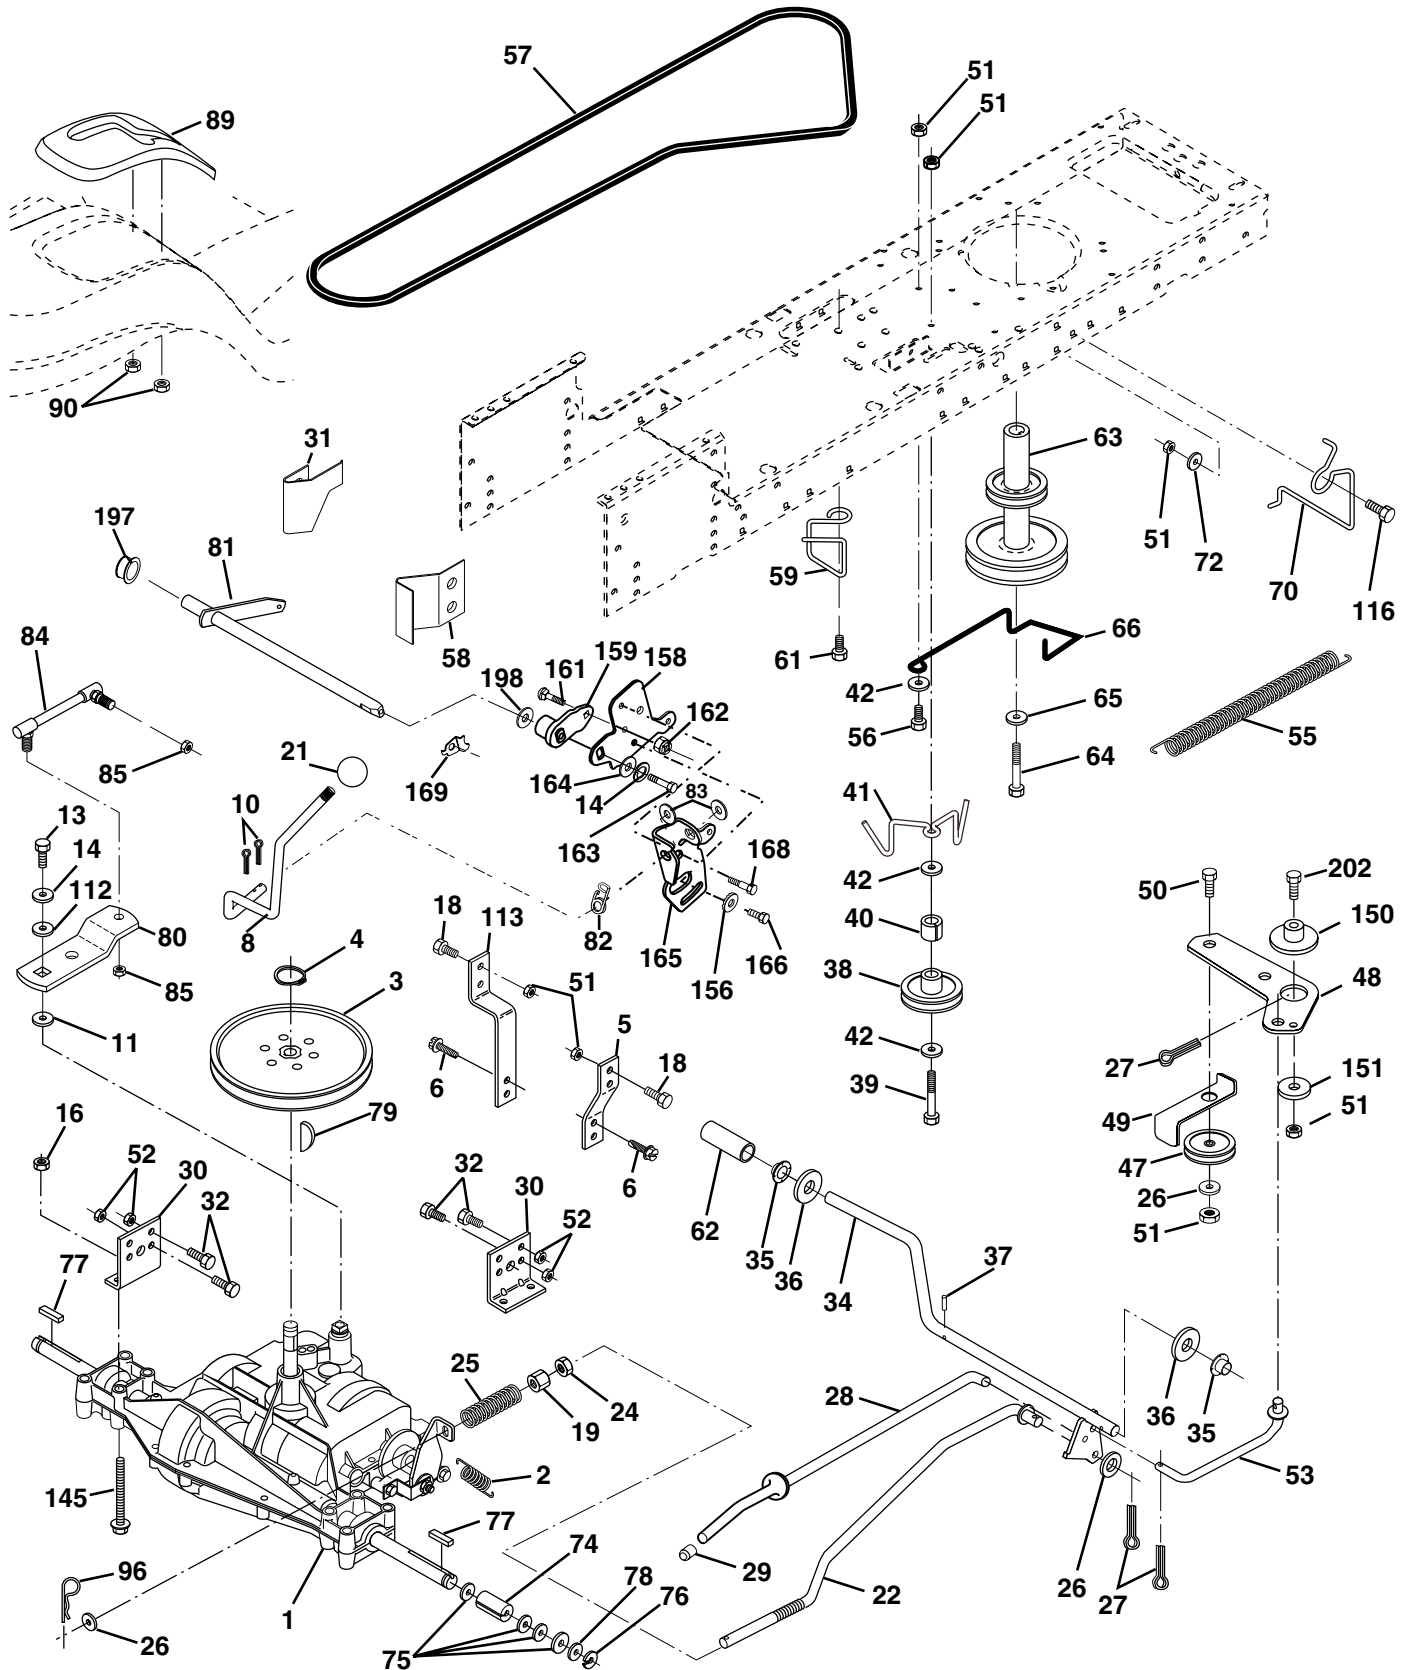

REPAIR PARTS

TRACTOR - MODEL NO. LT130 (HALT130J), PRODUCT NO. 954 11 00-31
DRIVE

REPAIR PARTS

TRACTOR - MODEL NO. LT130 (HALT130J), PRODUCT NO. 954 11 00-31

DRIVE

KEY PART NO.	NO.	DESCRIPTION	KEY PART NO.	NO.	DESCRIPTION
1	-----	Transaxle (Order Parts From Engine Manufacturer) Peerless 206-545C	59	532169691	Keeper Belt Span Ctr
2	532146682	Spring Return Brake T/a Zinc	61	817060612	Screw 3/8-16x3/4
3	532123666	Pulley Transaxle 18" tires	62	532124872	Cover Pedal
4	812000028	Ring Retainer # 5100-62	63	532140186	Engine Pulley LT/YT
5	532121520	Strap Torque 30 Degrees	64	871170764	Bolt Hex
6	817060512	Screw 5/16-18 x 3/4	65	810040700	Washer Lock Hvy Hlcl Spr 7/16
8	532165866	Rod Shift Fender Adjust STLT	66	532154778	Keeper Belt Engine Foolproof
10	876020416	Pin Cotter 1/8 X 1 Cad	70	532134683	Guide Belt Mower Drive RH
11	532105701	Washer Plate Shf 388 Sq Hole	72	819132012	Washer 13/32 X 1-1/4 X 12 Ga
13	874550412	Bolt 1/4-28 Unf Gr 8 W/Patch	74	532137057	Spacer Axle
14	810040400	Washer Lock Hvy Helical 1/4	75	532121749	Washer 25/32 X 1 1/4 X 16 Ga
16	873800500	Nut Lock Hx W/Ins 5/16-18 Unc Pl	76	812000001	E-ring #5133-75
18	874780616	Bolt, Fin Hex 3/8-16 UNC x 1 Gr. 5	77	532123583	Key Square 2 0 X 1845/ 1865
19	873800600	Nut Lock 3/8-16 Unc	78	532121748	Washer 25/32 X 1-5/8 X 16 Ga
21	532121274	Knob	79	532125096	Key Woodruff #9 3/16 x 3/4
22	532130804	Rod Brake Blk Zinc 26 840	80	532131486	Arm Shift
24	873350600	Nut Hex Jam 3/8-16 Unc	81	532165594	Shaft Asm Cross Tapered
25	532106888	Spring Rod Brake 2 00 Zinc	82	532165711	Spring Torsion T/a
26	819131316	Washer 13/32 X 13/16 X 16 Ga	83	819171216	Washer 17/32 X 3/4 X 16 Ga
27	876020412	Pin Cotter 1/8 X 3/4 Cad	84	532166228	Transaxle Link
28	532145204	Rod Brake Parking LT/YT	85	532150360	Nut Lock Center 1/4 - 28 FNTHD
29	532071673	Cap Brake Parking Black	89	532166561	Console Shift STLT
30	532130807	Bracket Mtg Transaxle	90	532124346	Nut Self-thd Wsh-hd 1/4 Zinc
31	532127275	Keeper Belt Lh	96	532124788	Retainer Spring 1"
32	874760512	Bolt Hex Hd 5/16-18unc X 3/4	112	819091210	Washer 9/32 x 3/4 x 10 Ga.
34	532155071	Shaft Asm Pedal Foot	113	532127285	Strap Torque LT
35	532120183	Bearing Nylon Blk 629 Id	116	872110610	Bolt Rdhd Sq Neck 3/8-16 x 1.25
36	819211616	Washer 21/32 X 1 X 16 Ga	145	874490540	Bolt Hex Flg Hd 5/16-18 Gr 5
37	532124963	Pin Roll 3/16 X 1"	150	532165850	Bushing Bellcrank
38	532131494	Pulley Idler Flat	151	819133210	Washer 13/32 x 2 x 10 Ga.
39	874760644	Bolt Fin Hex 3/8-16unc X 2-3/4	156	532166002	Washer Srrted 5/16ID x 1.125
40	532124965	Spacer Split 395 X 59 Bzp	158	532165589	Bracket Shift Mount
41	532165838	Keeper Belt Idler Flat	159	532165494	Hub Tapered Flange Shift Lt
42	819131312	Washer 13/32 X 13/16 X 12 Ga	161	872140406	Bolt Rdhd Sqnk 1/4-20 x 3/4 Gr 5
47	532127783	Pulley Idler V Groove Plastic	162	873680400	Nut Crownlock 1/4-20 Unc
48	532154407	Bellcrank Clutch Grnd Drv Stl	163	874780416	Bolt Hex Fin 1/4-20 Unc x 1 Gr 5
49	532123205	Retainer Belt Style Spring	164	819091010	Washer 5/8 x .281 x 10 Ga
50	874760624	Bolt Hex Hd 3/8-16unc X 1-1/2	165	532165623	Bracket Pivot Lever
51	873680600	Nut Crownlock 3/8-16 Unc	166	532166880	Screw 5/16-18 x 5/8
52	873680500	Nut Crownlock 5/16-18 Unc	168	532165492	Bolt Shoulder 5/16-18 x .561
53	532105710	Link Clutch	169	532165580	Plate Fastening STLT/CRD
55	532105709	Spring Return Clutch 6 75	197	532169613	Nyliner Snap-In 5/8" ID
56	874760620	Bolt Fin Hx 3/8-16 X 1/4	198	532169593	Washer Nyl 7/8 Id x .105" Hyd
57	532130801	V-Belt Ground Drive 95 25	202	872110612	Bolt Carr Sh 3/8-16 x 1-1/2 Gr 5
58	532127274	Keeper Belt Rh			

NOTE: All component dimensions given in U.S. inches
1 inch = 25.4 mm