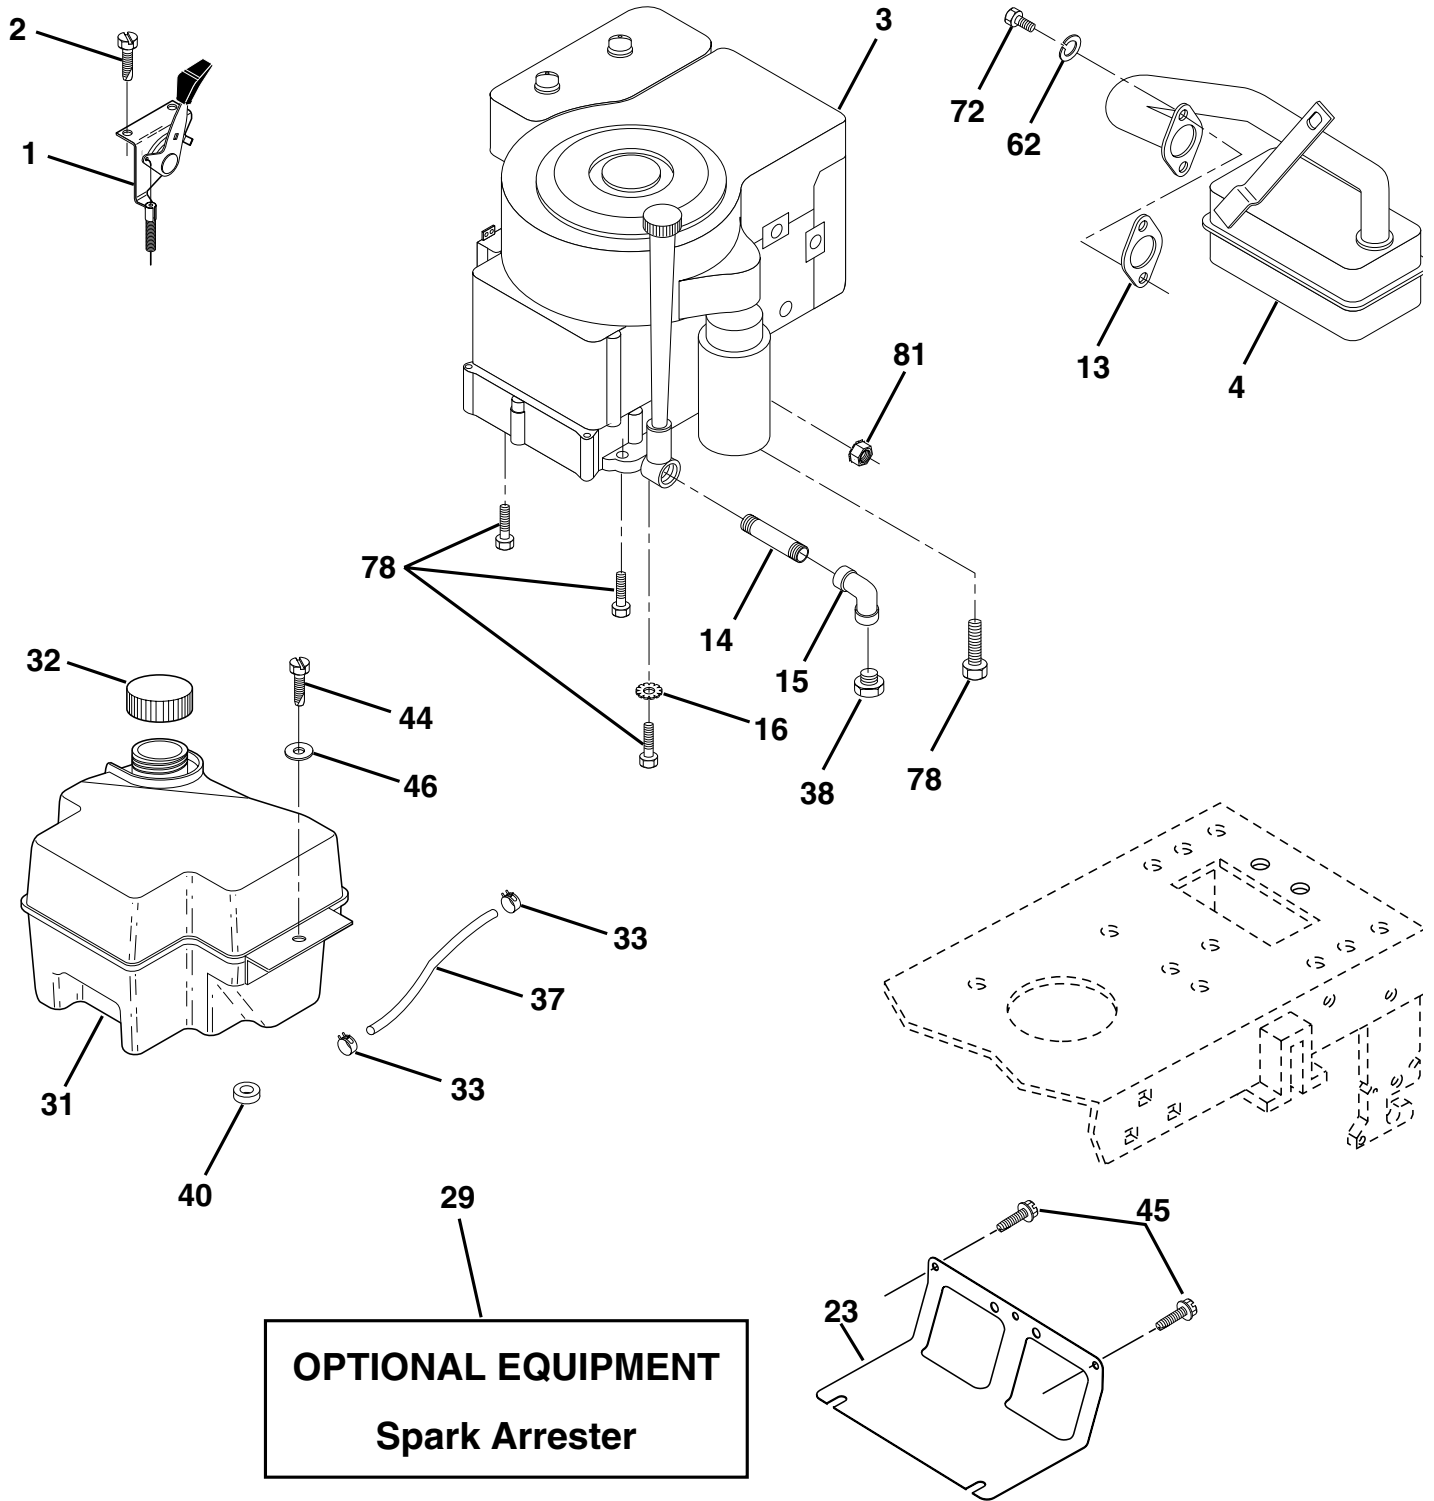

REPAIR PARTS

TRACTOR - MODEL NO. LT130 (HALT130J), PRODUCT NO. 954 11 00-31
ENGINE

REPAIR PARTS

TRACTOR - MODEL NO. LT130 (HALT130J), PRODUCT NO. 954 11 00-31
ENGINE

KEY NO.	PART NO.	DESCRIPTION
1	532140310	Control Th/ch 23.5 LH Flag
2	817720410	Screw Hex Thd Cut 1/4-20x5/8 T
3	-----	Engine B&S Model No. 28R707 (Order Parts From Engine Manufacturer)
4	532137348	Muffler LT B&S
13	532165291	Gasket Eng 1 313 Id Tin Plated
14	813280324	Nipple Pipe 3/8 Npt X 3"
15	813200300	Elbow Std 90 Degree 3/8-18 Npt
16	811050600	Washer Lock Ext Tooth 3/8
23	532169837	Shield Brn/Dbr Guard
29	532137180	Kit Spark Arrestor (Flat Scrn)
31	532161911	Tank Fuel Front 2 00
32	532140527	Cap Asm Fuel W/sym Vented
33	532123487	Clamp Hose Black
37	532137040	Line Fuel 20"
38	-----	Plug Oil Drain (Order From Engine Manufacturer)
40	532124028	Bushing Snap Nyl Blk Fuel Line
44	817670412	Screw Hexwsh Thdrol 1/4-20x3/4
45	817000612	Screw Hexwsh Thdrol 3/8-16 x 3/4
46	819091416	Washer 9/32 X 7/8 X 16 Ga
62	810040500	Washer Lock Hvy Hlcl Spr 5/16
72	871070512	Screw Hexhd Cap 5/16-18 x 3/4
78	817060620	Screw 3/8-16x1-1/4
81	873510400	Nut Keps Hex 1/4-20 unc

NOTE: All component dimensions given in U.S. inches
1 inch = 25.4 mm