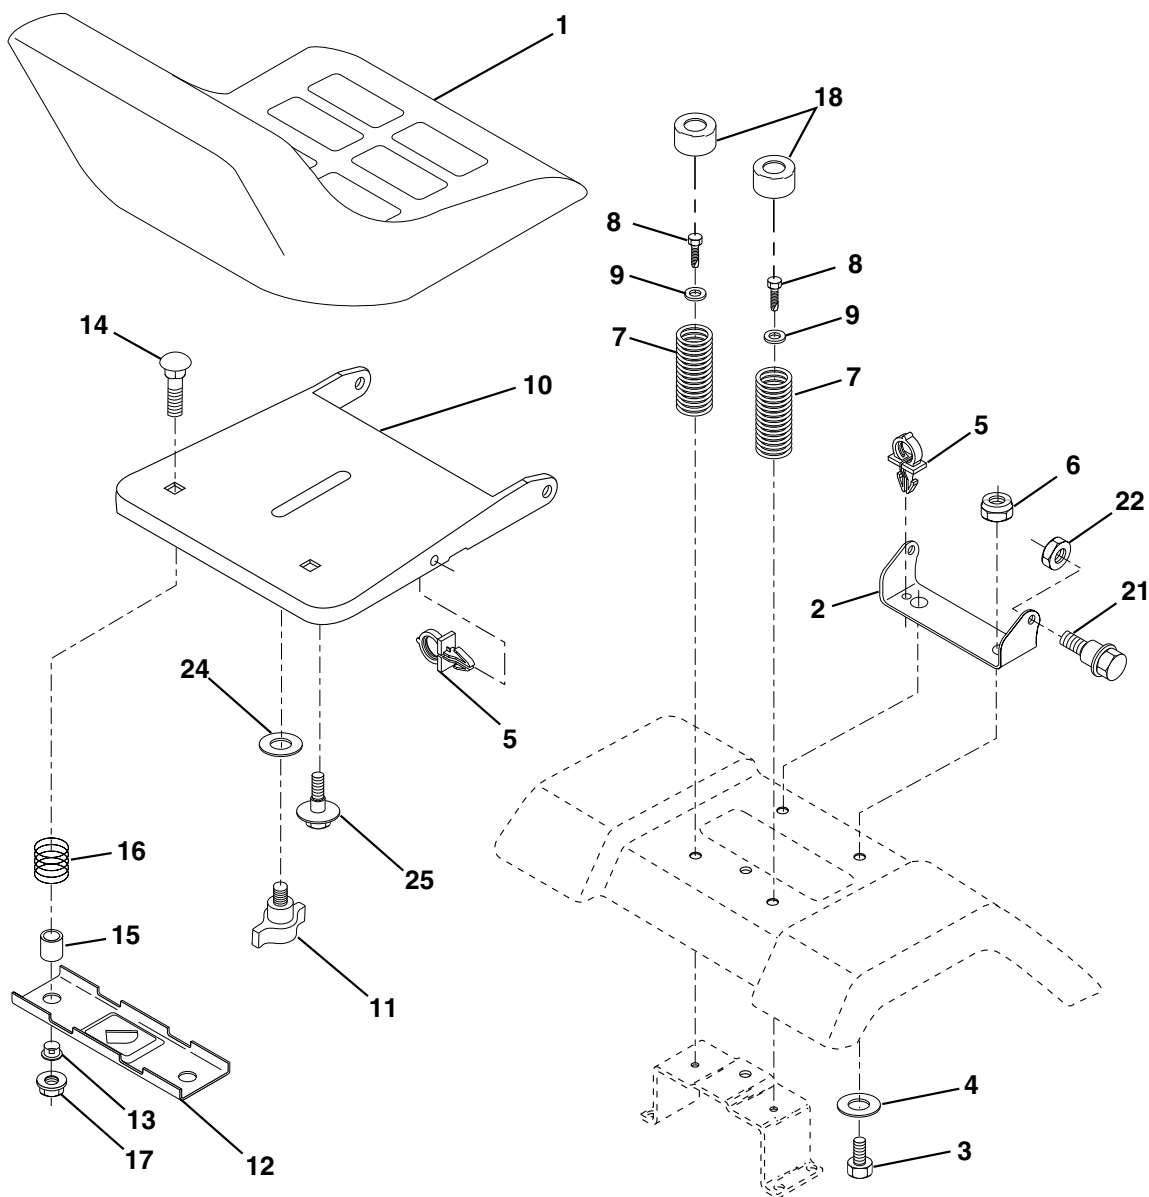

NOTE: All component dimensions given in U.S. inches.
1 inch = 25.4 mm.

REPAIR PARTS

TRACTOR - MODEL NO. LT130 (HALT130J), PRODUCT NO. 954 11 00-31
ENGINE

REPAIR PARTS

TRACTOR - MODEL NO. LT130 (HALT130J), PRODUCT NO. 954 11 00-31
ENGINE

KEY NO.	PART NO.	DESCRIPTION
1	532140310	Control Th/ch 23.5 LH Flag
2	817720410	Screw Hex Thd Cut 1/4-20x5/8 T
3	-----	Engine B&S Model No. 28R707 (Order Parts From Engine Manufacturer)
4	532137348	Muffler LT B&S
13	532165291	Gasket Eng 1 313 Id Tin Plated
14	813280324	Nipple Pipe 3/8 Npt X 3"
15	813200300	Elbow Std 90 Degree 3/8-18 Npt
16	811050600	Washer Lock Ext Tooth 3/8
23	532169837	Shield Brn/Dbr Guard
29	532137180	Kit Spark Arrestor (Flat Scrn)
31	532161911	Tank Fuel Front 2 00
32	532140527	Cap Asm Fuel W/sym Vented
33	532123487	Clamp Hose Black
37	532137040	Line Fuel 20"
38	-----	Plug Oil Drain (Order From Engine Manufacturer)
40	532124028	Bushing Snap Nyl Blk Fuel Line
44	817670412	Screw Hexwsh Thdrol 1/4-20x3/4
45	817000612	Screw Hexwsh Thdrol 3/8-16 x 3/4
46	819091416	Washer 9/32 X 7/8 X 16 Ga
62	810040500	Washer Lock Hvy Hlcl Spr 5/16
72	871070512	Screw Hexhd Cap 5/16-18 x 3/4
78	817060620	Screw 3/8-16x1-1/4
81	873510400	Nut Keps Hex 1/4-20 unc

NOTE: All component dimensions given in U.S. inches
1 inch = 25.4 mm

REPAIR PARTS

TRACTOR - MODEL NO. LT130 (HALT130J), PRODUCT NO. 954 11 00-31 SEAT ASSEMBLY

KEY NO.	PART NO.	DESCRIPTION
1	532140838	Seat
2	532140551	Bracket Pivot Seat 8 720
3	871110616	Bolt Fin Hex 3/8-16unc X 1
4	819131610	Washer 13/32 X 1 X 10 Ga
5	532145006	Clip Push-In
6	873800600	Nut Hex w/Ins. 3/8-16 Unc
7	532124181	Spring Seat Cprsn 2 250 Blk Zi
8	817000616	Screw 3/8-16 X 1-1/2
9	819131614	Washer 13/32 X 1 X 14 Ga.
10	532155925	Pan Seat
11	532166369	Knob Seat
12	532121246	Bracket Mounting Switch