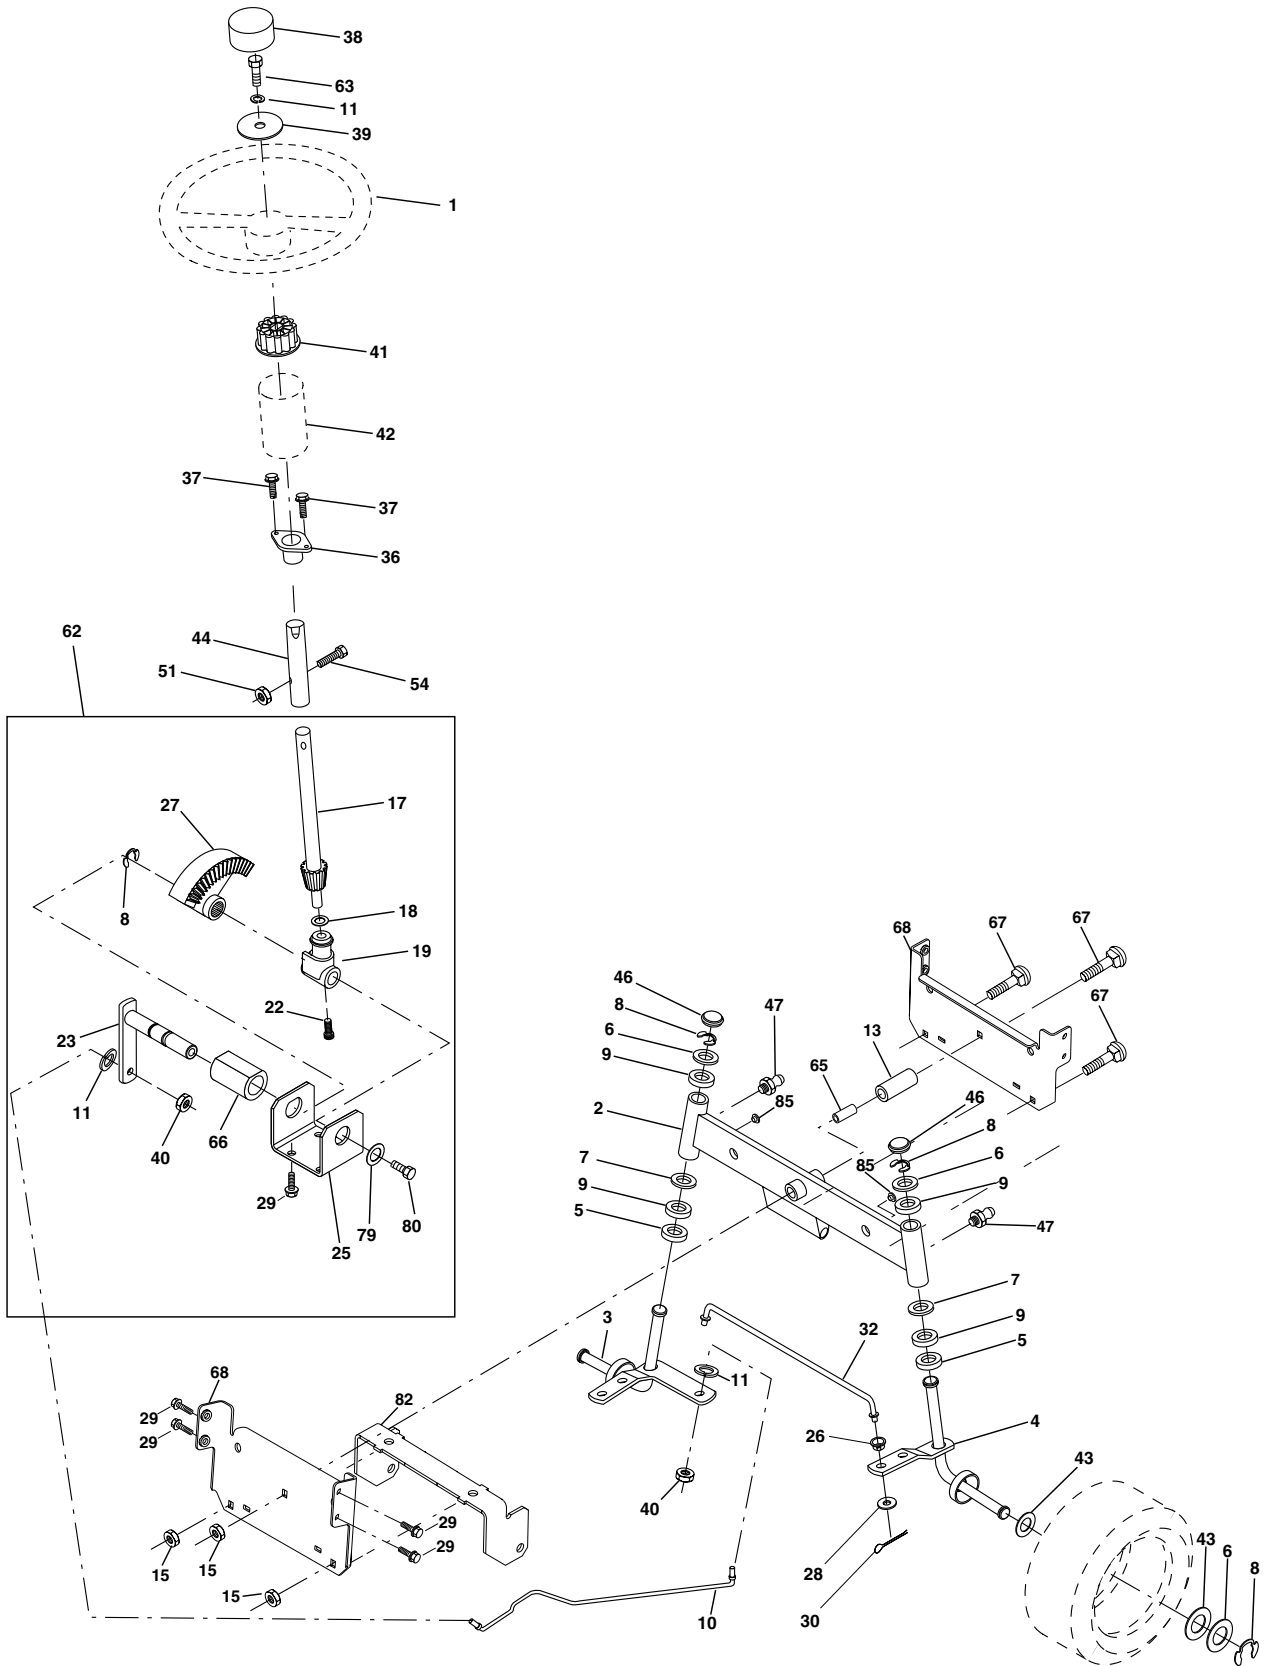

REPAIR PARTS

TRACTOR - MODEL NO. LT130 (HALT130J), PRODUCT NO. 954 11 00-31
STEERING ASSEMBLY

REPAIR PARTS

TRACTOR - MODEL NO. LT130 (HALT130J), PRODUCT NO. 954 11 00-31 STEERING ASSEMBLY

KEY NO.	PART NO.	DESCRIPTION
1	532124415	Wheel Steering
2	532154427	Axle Asm
3	532169840	Spindle Asm LH
4	532169839	Spindle Asm RH
5	532124931	Bearing Race Thrust Harden
6	532121748	Washer 25/32 X 1-5/8 X 16 Ga
7	819272016	Washer 27/32 x 1-1/4 x 16 Ga
8	812000029	Ring Klip #t5304-75
9	532124937	Bearing Col Strg Blk
10	532169832	Link Drag
11	810040600	Washer Lock Hvy Hlcl Spr 3/8
13	532136518	Spacer Brg Axle Front
15	532145212	Nut Hex Flange Lock
17	532156546	Shaft Asm Strg
18	532057079	Washer Thrust 515x 750x 033
19	532160395	Support Shaft
22	532165857	Screw Hex
23	532165851	Shaft Asm Pittman
25	532154406	Bracket Steering
26	532126847	Bushing Link Drag
27	532136874	Gear Sector
28	819131416	Washer 13/32 x 7/8 x 16 Ga
29	817060612	Screw 3/8-16x3/4
30	876020412	Pin Cotter 1/8 x 3/4
32	532130465	Rod Tie
36	532155099	Bushing Strg
37	532152927	Screw
38	532124416	Insert Cap Strg Wh
39	819133812	Washer 13/32 X 2-3/8 x 12 Ga
40	532124701	Lock nut
41	532100711	Adaptor Wheel Strg
42	532169634	Boot Steering Shaft
43	532121749	Washer 25/32 X 1 1/4 X 16 Ga
44	532153720	Extension Steering Shaft LR/LT
46	532121232	Cap Spindle Fr Top Blk
47	532124836	Fitting Grease
51	873800500	Nut Lock Hex w/Ins 5/16-18
54	874780520	Bolt Fin Hex 5/16-18 Unc x 1-1/4
62	532167902	Kit, Steering Assembly Svc
63	874780616	Bolt Fin Hex 3/8-16unc x 1 Gr. 5
65	532160367	Spacer Brace Axle
66	532154404	Bearing Arm Pittman
67	872140618	Bolt, Rdhd Sq 3/8-16 x 2-1/4
68	532169827	Axle, Brace
79	819132012	Washer 13/32 x 1-1/4 x 12 Ga
80	874950612	Bolt Hex Nylon 3/8-16 x 3/4
82	532169635	Bracket Susp Chassis Front
85	532133835	Fastener Christmas Tree

NOTE: All component dimensions given in U.S. inches.
1 inch = 25.4 mm.