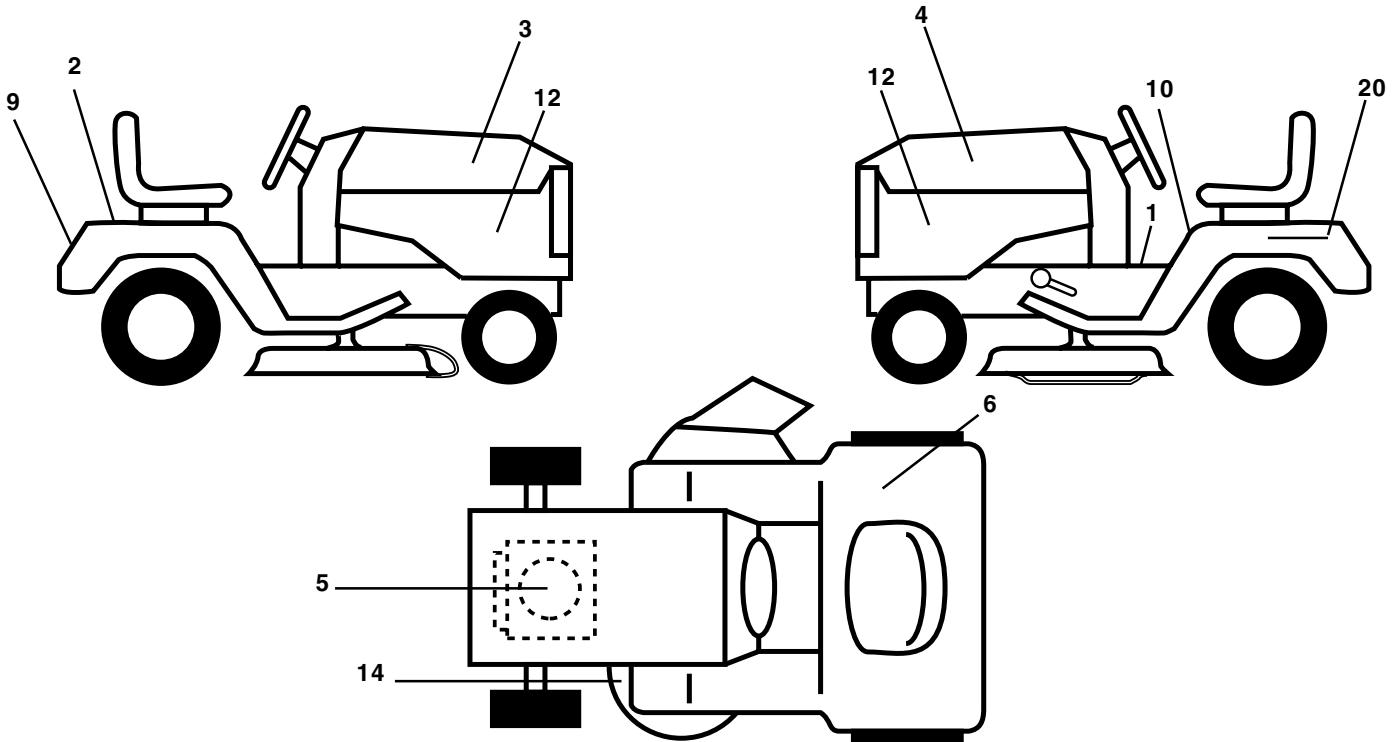

REPAIR PARTS

TRACTOR - MODEL NO. LT130 (HALT130J), PRODUCT NO. 954 11 00-31
DECALS

KEY NO.	PART NO.	DESCRIPTION	KEY NO.	PART NO.	DESCRIPTION
1	532156368	Decal Fender Stlt Oper Inst	12	532159713	Decal PNL Side
2	532168869	Decal Tick Mark	14	532160396	Decal V-Belt Schematic
3	532150723	Decal Hood RH	20	532145005	Decal Bat Dan/Psn
4	532150724	Decal Hood LH	--	532171284	Pad Footrest LH STLT
5	532170848	Decal HP Engine	--	532171285	Pad Footrest RH STLT
6	532124433	Decal 80 DBA	--	532138311	Decal Handle Lft Height Adjust
9	532150617	Decal Fender Logo	--	532174889	Manual Owner's
10	532157002	Decal Fender Danger