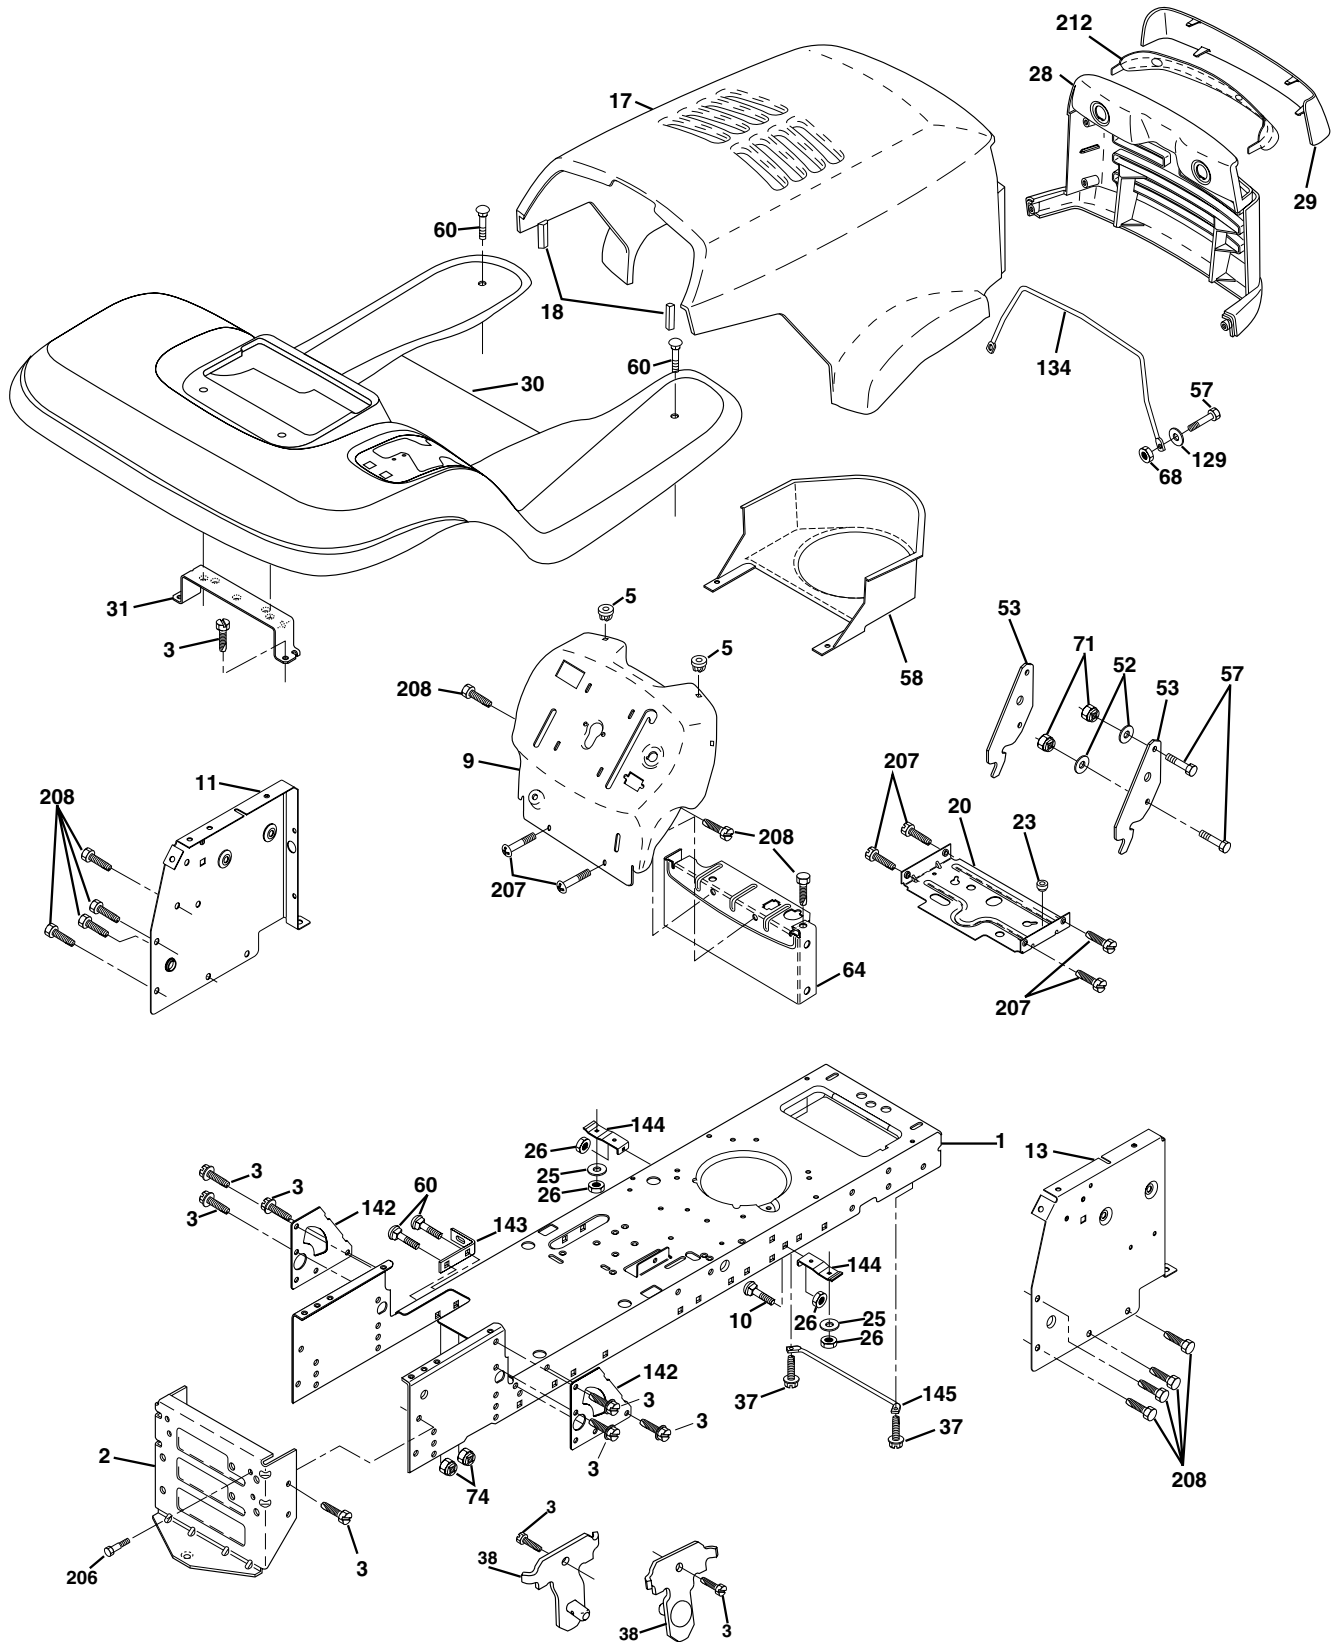

WIRING INSULATED CLIPS

NOTE: IF WIRING INSULATED CLIPS WERE REMOVED FOR SERVICING OF UNIT, THEY SHOULD BE REPLACED TO PROPERLY SECURE YOUR WIRING.

NON-REMOVABLE CONNECTIONS

REMOVABLE CONNECTIONS

REPAIR PARTS

TRACTOR - MODEL NO. LT130 (HALT130J), PRODUCT NO. 954 11 00-31
ELECTRICAL

REPAIR PARTS

TRACTOR - MODEL NO. LT130 (HALT130J), PRODUCT NO. 954 11 00-31
ELECTRICAL

KEY NO.	PART NO.	DESCRIPTION
1	532144925	Battery 12 Volt 25 AMP
2	874760412	Bolt Hex Hd 1/4-20unc X 3/4
8	532156417	Case Battery Mech Hinge
16	532153664	Switch Interlock Push-In
21	532166181	Harness Asm Light W/4152j
22	532004152	Bulb Light #1156
24	532124780	Cable Battery 6 Ga 11" red
25	532146147	Cable Battery 6 Ga 44" red w/16 wire
26	532166180	Fuse 30 AMP Auto Green
27	873510400	Nut Keps Hex 1/4-20 Unc
28	532124773	Cable Ground 6 Ga 12" black
29	532121305	Switch Plunger Nc Gray
30	532163968	Switch Ign
33	532140401	Key Ign Molded Generic
40	532170217	Harness Ign.
41	871110408	Bolt Blk Fin Hex 1/4 - 20 x 1/2
42	532131563	Cover Terminal Red
43	532145673	Solenoid
48	532140844	Adapter Ammeter Rectangular
52	532141940	Protection Wire Loop

NOTE: All component dimensions given in U.S. inches.
1 inch = 25.4 mm.

REPAIR PARTS

TRACTOR - MODEL NO. LT130 (HALT130J), PRODUCT NO. 954 11 00-31
CHASSIS AND ENCLOSURES

REPAIR PARTS

TRACTOR - MODEL NO. LT130 (HALT130J), PRODUCT NO. 954 11 00-31 CHASSIS AND ENCLOSURES