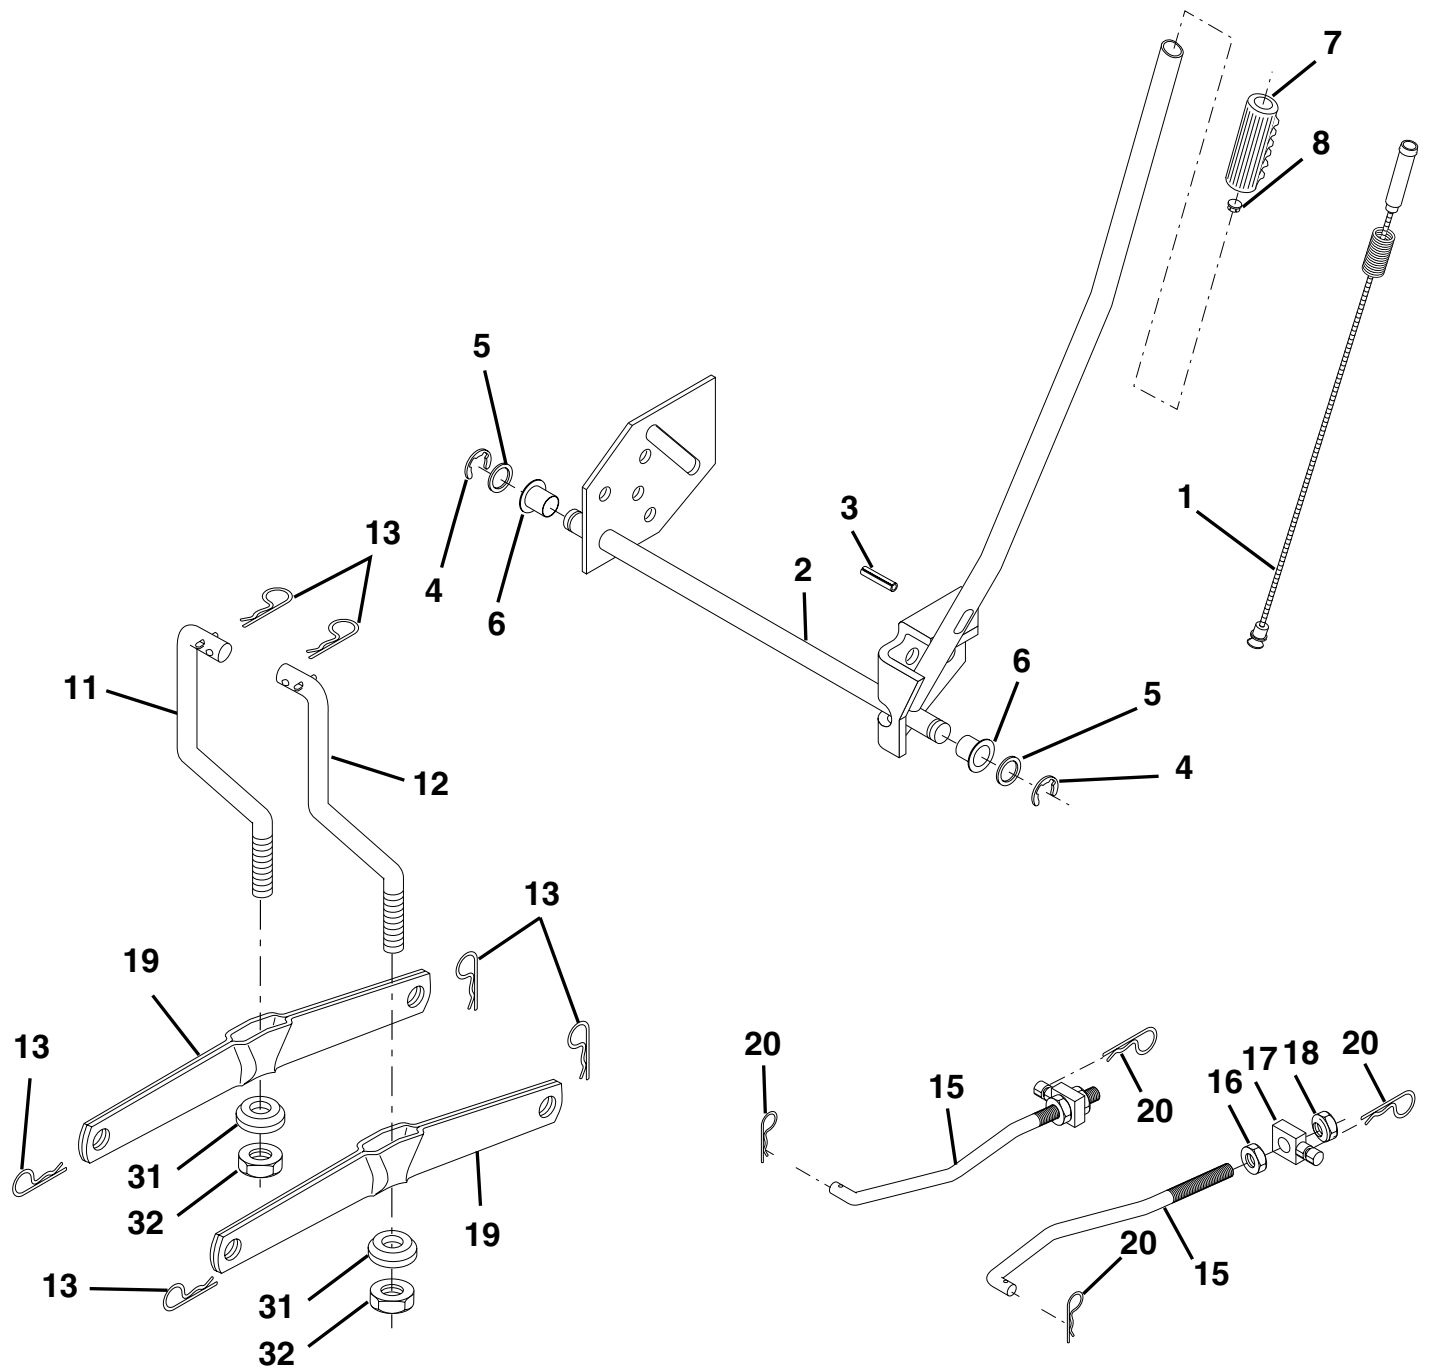

NOTE: All component dimensions given in U.S. inches.
1 inch = 25.4 mm

REPAIR PARTS

TRACTOR - MODEL NO. LT130 (HALT130J), PRODUCT NO. 954 11 00-31
DECALS

KEY NO.	PART NO.	DESCRIPTION	KEY NO.	PART NO.	DESCRIPTION
1	532156368	Decal Fender Stlt Oper Inst	12	532159713	Decal PNL Side
2	532168869	Decal Tick Mark	14	532160396	Decal V-Belt Schematic
3	532150723	Decal Hood RH	20	532145005	Decal Bat Dan/Psn
4	532150724	Decal Hood LH	--	532171284	Pad Footrest LH STLT
5	532170848	Decal HP Engine	--	532171285	Pad Footrest RH STLT
6	532124433	Decal 80 DBA	--	532138311	Decal Handle Lft Height Adjust
9	532150617	Decal Fender Logo	--	532174889	Manual Owner's
10	532157002	Decal Fender Danger			

WHEELS & TIRES

KEY NO.	PART NO.	DESCRIPTION
1	532059192	Cap Valve Tire
2	532065139	Stem Valve
3	532106222	Tire F Ts 15 X 60 - 6 Service
4	532059904	Tube Front (Service Item Only)
5	532138336	Rim Asm 6"front
6	532124957	Fitting Grease (Front Wheel Only)
7	532124959	Bearing Flange (Front Wheel Only)
8	532138337	Rim Asm 8"rear
9	532124635	Tire R Ts 18 x 8.5-8 C Service
10	532124926	Tube Rear (Service Item Only)
11	532104757	Cap Axle Blk 1 50 X 1 00
--	532144334	Sealant, Tire (10 oz. Tube)

NOTE: All component dimensions given in U.S. inches
1 inch = 25.4 mm

REPAIR PARTS

TRACTOR - MODEL NO. LT130 (HALT130J), PRODUCT NO. 954 11 00-31
MOWER DECK

REPAIR PARTS

TRACTOR - MODEL NO. LT130 (HALT130J), PRODUCT NO. 954 11 00-31
MOWER DECK

NOTE: All component dimensions given in U.S. inches
1 inch = 25.4 mm

REPAIR PARTS

TRACTOR - MODEL NO. LT130 (HALT130J), PRODUCT NO. 954 11 00-31
MOWER LIFT

REPAIR PARTS

TRACTOR - MODEL NO. LT130 (HALT130J), PRODUCT NO. 954 11 00-31
MOWER LIFT