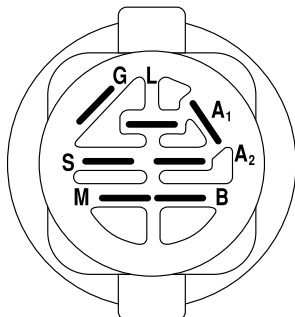

LT130

Spare parts
Ersatzteile
Pièces détachées
Reserve onderdelen
Repuestos
Reservdelar

REPAIR PARTS

TRACTOR - MODEL NO. LT130 (HALT130J), PRODUCT NO. 954 11 00-31 SCHEMATIC

IGNITION SWITCH

POSITION	CIRCUIT	"MAKE"
OFF	M+G+A1	NONE
RUN/LIGHT	B+A1	A2+L
RUN	B+A1	NONE
START	B + S + A1	NONE

WHEELS & TIRES

KEY NO.	PART NO.	DESCRIPTION
1	532059192	Cap Valve Tire
2	532065139	Stem Valve
3	532106222	Tire F Ts 15 X 60 - 6 Service
4	532059904	Tube Front (Service Item Only)
5	532138336	Rim Asm 6"front
6	532124957	Fitting Grease (Front Wheel Only)
7	532124959	Bearing Flange (Front Wheel Only)
8	532138337	Rim Asm 8"rear
9	532124635	Tire R Ts 18 x 8.5-8 C Service
10	532124926	Tube Rear (Service Item Only)
11	532104757	Cap Axle Blk 1 50 X 1 00
--	532144334	Sealant, Tire (10 oz. Tube)

KEY NO.	PART NO.	DESCRIPTION
1	532159460	Wire Asm Inner W/plunger 17 32
2	532159471	Shaft Asm Lift LH Inf Hgt P/L
3	532105767	Pin Groove 1 500 Zinc
4	812000002	E Ring #5133-62
5	819211621	Washer 21/32 X 1 X 21 Ga
6	532120183	Bearing Nylon Blk 629 Id
7	532109413	Grip Handle
8	532124526	Button Plunger Black
11	532139865	Link Lift LH
12	532139866	Link Lift RH
13	532124670	Retainer Spring
15	532173288	Link Front
16	873350800	Nut Jam Hex 1/2-13 Unc
17	532130171	Trunnion Blk Zinc
18	873800800	Nut Lock w/wsh 1/2-13 unc
19	532139868	Arm Suspension Rear
20	532163552	Retainer Spring
31	532169865	Bearing pvt. Lift
32	873540600	Nut Crownlock 3/8-24