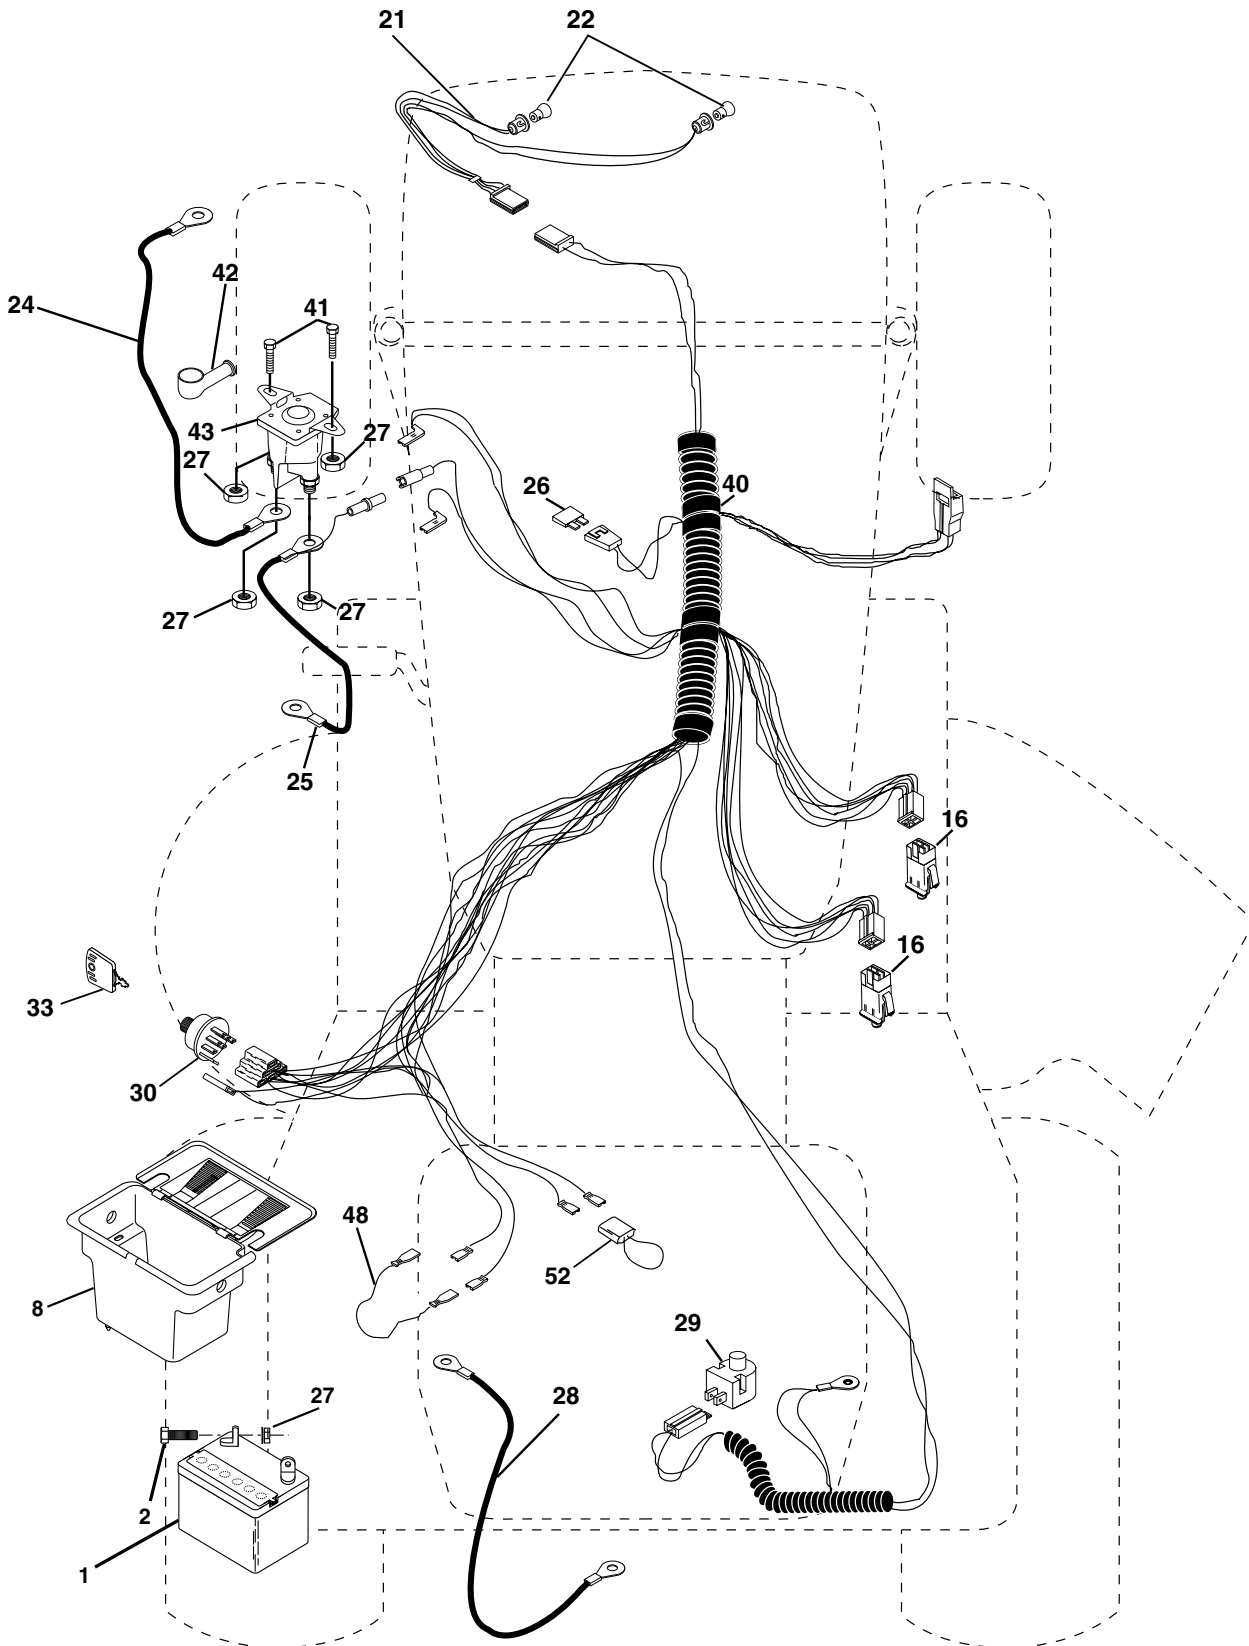

LT130

Spare parts
Ersatzteile
Pièces détachées
Reserve onderdelen
Repuestos
Reservdelar

REPAIR PARTS

TRACTOR - MODEL NO. LT130 (HALT130J), PRODUCT NO. 954 11 00-31 SCHEMATIC

IGNITION SWITCH

POSITION	CIRCUIT	"MAKE"
OFF	M+G+A1	NONE
RUN/LIGHT	B+A1	A2+L
RUN	B+A1	NONE
START	B + S + A1	NONE

WIRING INSULATED CLIPS

NOTE: IF WIRING INSULATED CLIPS WERE REMOVED FOR SERVICING OF UNIT, THEY SHOULD BE REPLACED TO PROPERLY SECURE YOUR WIRING.

NON-REMOVABLE CONNECTIONS

REMOVABLE CONNECTIONS

REPAIR PARTS

TRACTOR - MODEL NO. LT130 (HALT130J), PRODUCT NO. 954 11 00-31
ELECTRICAL

REPAIR PARTS

TRACTOR - MODEL NO. LT130 (HALT130J), PRODUCT NO. 954 11 00-31
ELECTRICAL

KEY NO.	PART NO.	DESCRIPTION
1	532144925	Battery 12 Volt 25 AMP
2	874760412	Bolt Hex Hd 1/4-20unc X 3/4
8	532156417	Case Battery Mech Hinge
16	532153664	Switch Interlock Push-In
21	532166181	Harness Asm Light W/4152j
22	532004152	Bulb Light #1156
24	532124780	Cable Battery 6 Ga 11" red
25	532146147	Cable Battery 6 Ga 44" red w/16 wire
26	532166180	Fuse 30 AMP Auto Green
27	873510400	Nut Keps Hex 1/4-20 Unc
28	532124773	Cable Ground 6 Ga 12" black
29	532121305	Switch Plunger Nc Gray
30	532163968	Switch Ign
33	532140401	Key Ign Molded Generic
40	532170217	Harness Ign.
41	871110408	Bolt Blk Fin Hex 1/4 - 20 x 1/2
42	532131563	Cover Terminal Red
43	532145673	Solenoid
48	532140844	Adapter Ammeter Rectangular
52	532141940	Protection Wire Loop