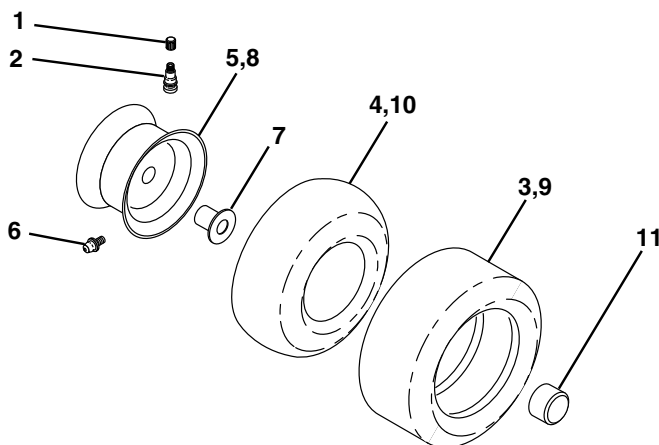

KEY NO.	PART NO.	DESCRIPTION
13	532121248	Bushing Snap Blk Nyl 50 Id
14	872050412	Bolt Rdhd Sqnk 1/4-20x1-1/2
15	532134300	Spacer Split 28x 96 Yel Zinc
16	532121250	Spring Cprsn 1 27 Blk Pnt
17	532123976	Nut Lock 1/4 Lge Flg Gr 5 Zinc
18	532124238	Cap Spring Seat
21	532171852	Bolt Shoulder 5/16-18 Unc
22	873800500	Nut Hex Lock W/Ins 5/16-18
24	819171912	Washer 17/32 X 1-3/16 X 12 Ga.
25	532127018	Bolt Shoulder 5/16-18 X 62

NOTE: All component dimensions given in U.S. inches.
1 inch = 25.4 mm

REPAIR PARTS

TRACTOR - MODEL NO. LT130 (HALT130J), PRODUCT NO. 954 11 00-31
DECALS

KEY NO.	PART NO.	DESCRIPTION	KEY NO.	PART NO.	DESCRIPTION
1	532156368	Decal Fender Stlt Oper Inst	12	532159713	Decal PNL Side
2	532168869	Decal Tick Mark	14	532160396	Decal V-Belt Schematic
3	532150723	Decal Hood RH	20	532145005	Decal Bat Dan/Psn
4	532150724	Decal Hood LH	--	532171284	Pad Footrest LH STLT
5	532170848	Decal HP Engine	--	532171285	Pad Footrest RH STLT
6	532124433	Decal 80 DBA	--	532138311	Decal Handle Lft Height Adjust
9	532150617	Decal Fender Logo	--	532174889	Manual Owner's
10	532157002	Decal Fender Danger			

WHEELS & TIRES

KEY NO.	PART NO.	DESCRIPTION
1	532059192	Cap Valve Tire
2	532065139	Stem Valve
3	532106222	Tire F Ts 15 X 60 - 6 Service
4	532059904	Tube Front (Service Item Only)
5	532138336	Rim Asm 6"front
6	532124957	Fitting Grease (Front Wheel Only)
7	532124959	Bearing Flange (Front Wheel Only)
8	532138337	Rim Asm 8"rear
9	532124635	Tire R Ts 18 x 8.5-8 C Service
10	532124926	Tube Rear (Service Item Only)
11	532104757	Cap Axle Blk 1 50 X 1 00
--	532144334	Sealant, Tire (10 oz. Tube)