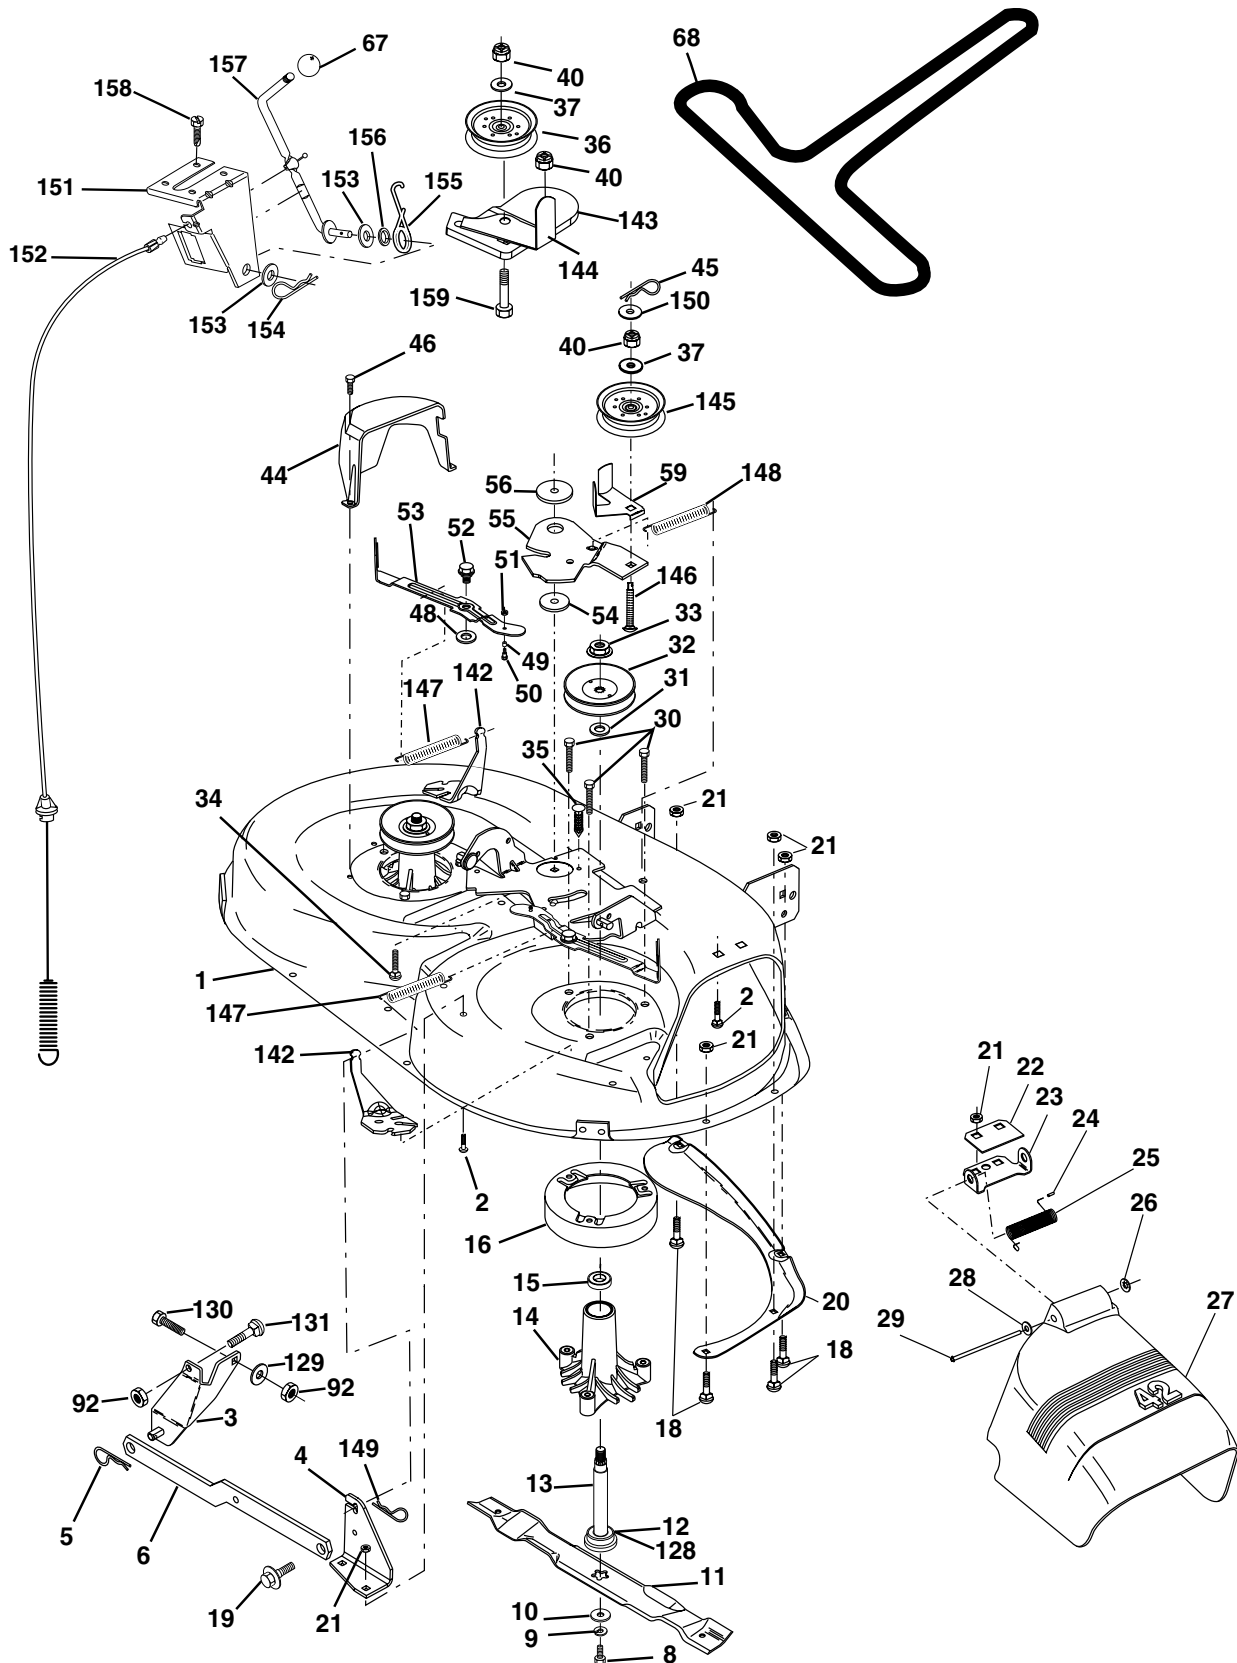

REPAIR PARTS

TRACTOR - MODEL NO. LT130 (HALT130J), PRODUCT NO. 954 11 00-31
MOWER DECK

REPAIR PARTS

TRACTOR - MODEL NO. LT130 (HALT130J), PRODUCT NO. 954 11 00-31
MOWER DECK

KEY NO.	PART NO.	DESCRIPTION	KEY NO.	PART NO.	DESCRIPTION
1	532165892	Deck Asm MWR 42"weldment	50	532131340	Bolt Shldr 10-24 Zinc Gr 5 42"
2	872140506	Bolt Rdhd Sqnk 5/16-18unc X3/4	51	532069180	Nut Lock #10-24 Unc
3	532138017	Bracket Asm Fr Sway Bar 38/42	52	532139888	Bolt Shoulder 5/16-18 Unc Blkz
4	532165460	Bracket Asm Deck 42"sway Bar	53	532131845	Arm Asm Pad Brake
5	532124670	Retainer Spring	54	532133943	Washer Hardened
6	532130832	Arm Suspension Rear	55	532155046	Arm Idler 42"mower LT/YT
8	532850857	Bolt 3/8 - 24 X 1.25 Gr 8	56	532165723	Spacer Retainer Mower
9	810030600	Washer Lock Hvy 3/8	59	532141043	Guard TUV Idler
10	532140296	Washer Hard Blade Mower Vented	67	532106932	Knob Rd 3/8-16 Plstc Thds Blk
11	532134149	Blade 42", Mulching	68	532144959	V-Belt Mower 42"
12	532129895	Bearing Ball #6024 (Mandrel)	92	873800600	Nut Lock Hex W/Ins 3/8-16 Unc
13	532137645	Shaft Asm W/lower Bearing	128	532153390	Washer Felt
14	532128774	Housing Mandrel Vented	129	819131312	Washer 13/32 x 13/16 x 12 Ga.
15	532110485	Bearing Ball Mandrel	130	874780616	Bolt Fin Hex 3/8-16 UNC x 1 Gr. 5
16	532140329	Stripper Mower Vented	131	872140608	Bolt Rdhd Sqnk 3/8-16 x 1
18	872140505	Bolt Rdhd Sqnk 5/16-18 X 5/8	142	532165890	Arm Spring Brake Mower
19	532132827	Bolt Shoulder	143	532157109	Bracket Arm Idler 42"
20	532159770	Baffle Vortex 42	144	532158634	Keeper Belt 42" Clutch Cable
21	873680500	Nut Crownlock 5/16-18 UNC	145	532165888	Pulley Idler Flat
22	532134753	Stiffener Bracket 42"deck	146	532165891	Bolt Carriage Idler
23	532131267	Bracket Deflector Mower 42"	147	532131335	Spring Extension
24	532105304	Cap Sleeve 80x 112 Blk Mower	148	532169022	Spring Return Idler
25	532123713	Spring Torsion Deflector 2 52	149	532165898	Retainer Spring Yellow
26	532110452	Nut Push Phos & Oil	150	819091216	Washer 9/32 x 3/4 x 16 Ga.
27	532171859	Shield Deflector Mower 42" Blk	151	532169670	Bracket Clutch Cable
28	819111016	Washer 11/32 X 5/8 X 16 Ga	152	532169676	Clutch Cable 42"
29	532131491	Rod Hinge 42"6 75 Wlg	153	532169674	Washer Flat 3/8" Type B
30	532157722	Screw Thd Rolling Washer Head	154	532169675	Spring Retainer
31	532129963	Washer Spacer Mower Vented	155	532169671	Spring Retention Lvr Cltch Cab
32	532153535	Pulley Mandrel 42"	156	532169672	Spacer Clutch Cable
33	532137266	Nut 9/16 Toplock Flng Oil Dip	157	532169669	Rod Clutch Cable 3/8"
34	872110614	Bolt Rdhd 3/8-16uncx1-3/4 Gr5	158	817720410	Screw Hex Thd Cut 1/4-20 x 5/8
35	532133835	Fastner Christmas Tree	159	872140614	Bolt Rdhd Sqn 3/8-16 Unc x 1-3/4
36	532131494	Pulley Idler Flat 3 060	--	532130794	Mandrel Asm Service (Includes Key
37	819131316	Washer 13/32 X 13/16 X 16			Nos. 8-10, 12-15, 31 and 33)
40	873680600	Nut Crownlock 3/8-16 UNC	--	532169583	Deck Serv 42" (Standard Deck -
44	532140088	Guard Mandrel LH Black			Order noseroller, and gauge wheel
45	532124788	Spring Retainer 1" Zinc/cad			components separately Key Nos.
46	532137729	Screw Hex Thd Cut 1/4-20x5/8 T			90-95, and 111-120)
48	532133944	Washer Hardened Smaller			
49	532155066	Roller Asm Cam Follower 42"dec			

NOTE: All component dimensions given in U.S. inches
1 inch = 25.4 mm