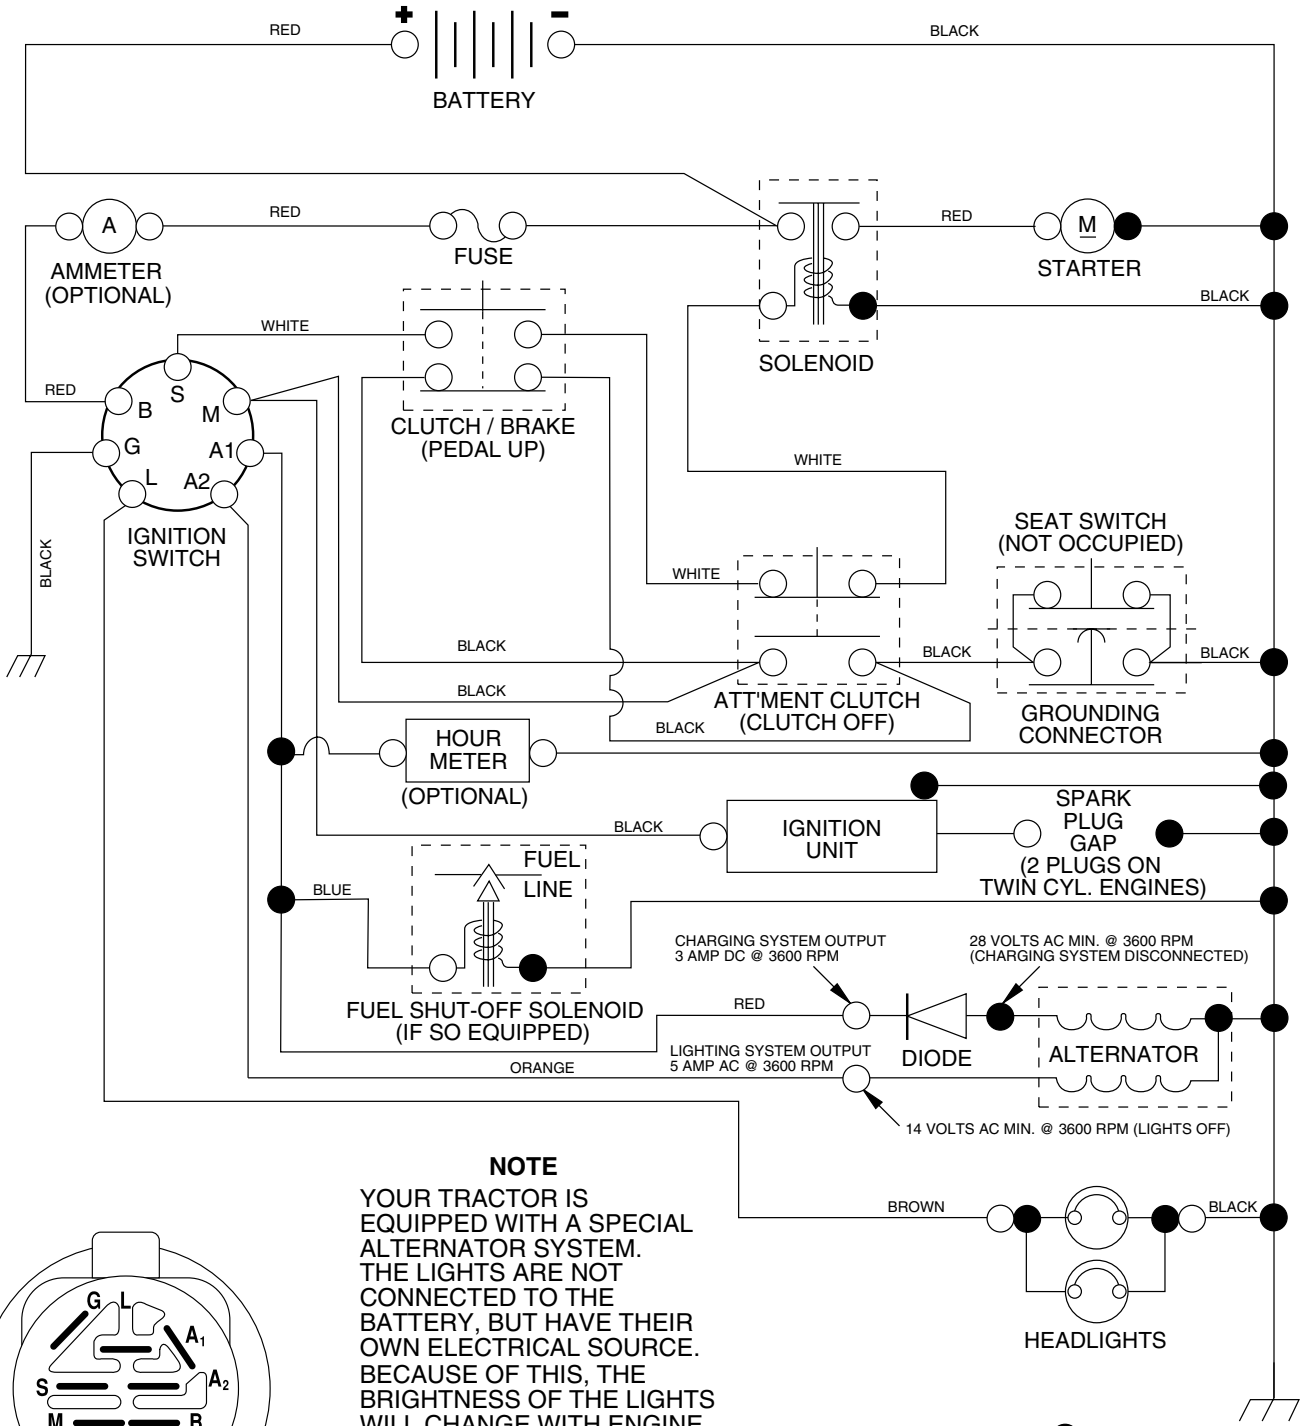

LT130

Spare parts
Ersatzteile
Pièces détachées
Reserve onderdelen
Repuestos
Reservdelar

REPAIR PARTS

TRACTOR - MODEL NO. LT130 (HALT130J), PRODUCT NO. 954 11 00-31 SCHEMATIC

IGNITION SWITCH

POSITION	CIRCUIT	"MAKE"
OFF	M+G+A1	NONE
RUN/LIGHT	B+A1	A2+L
RUN	B+A1	NONE
START	B + S + A1	NONE

TRACTOR - MODEL NO. LT130 (HALT130J), PRODUCT NO. 954 11 00-31
ELECTRICAL

REPAIR PARTS

TRACTOR - MODEL NO. LT130 (HALT130J), PRODUCT NO. 954 11 00-31
ELECTRICAL

KEY NO.	PART NO.	DESCRIPTION
1	532144925	Battery 12 Volt 25 AMP
2	874760412	Bolt Hex Hd 1/4-20unc X 3/4
8	532156417	Case Battery Mech Hinge
16	532153664	Switch Interlock Push-In
21	532166181	Harness Asm Light W/4152j
22	532004152	Bulb Light #1156
24	532124780	Cable Battery 6 Ga 11" red
25	532146147	Cable Battery 6 Ga 44" red w/16 wire
26	532166180	Fuse 30 AMP Auto Green
27	873510400	Nut Keps Hex 1/4-20 Unc
28	532124773	Cable Ground 6 Ga 12" black
29	532121305	Switch Plunger Nc Gray
30	532163968	Switch Ign
33	532140401	Key Ign Molded Generic
40	532170217	Harness Ign.
41	871110408	Bolt Blk Fin Hex 1/4 - 20 x 1/2
42	532131563	Cover Terminal Red
43	532145673	Solenoid
48	532140844	Adapter Ammeter Rectangular
52	532141940	Protection Wire Loop