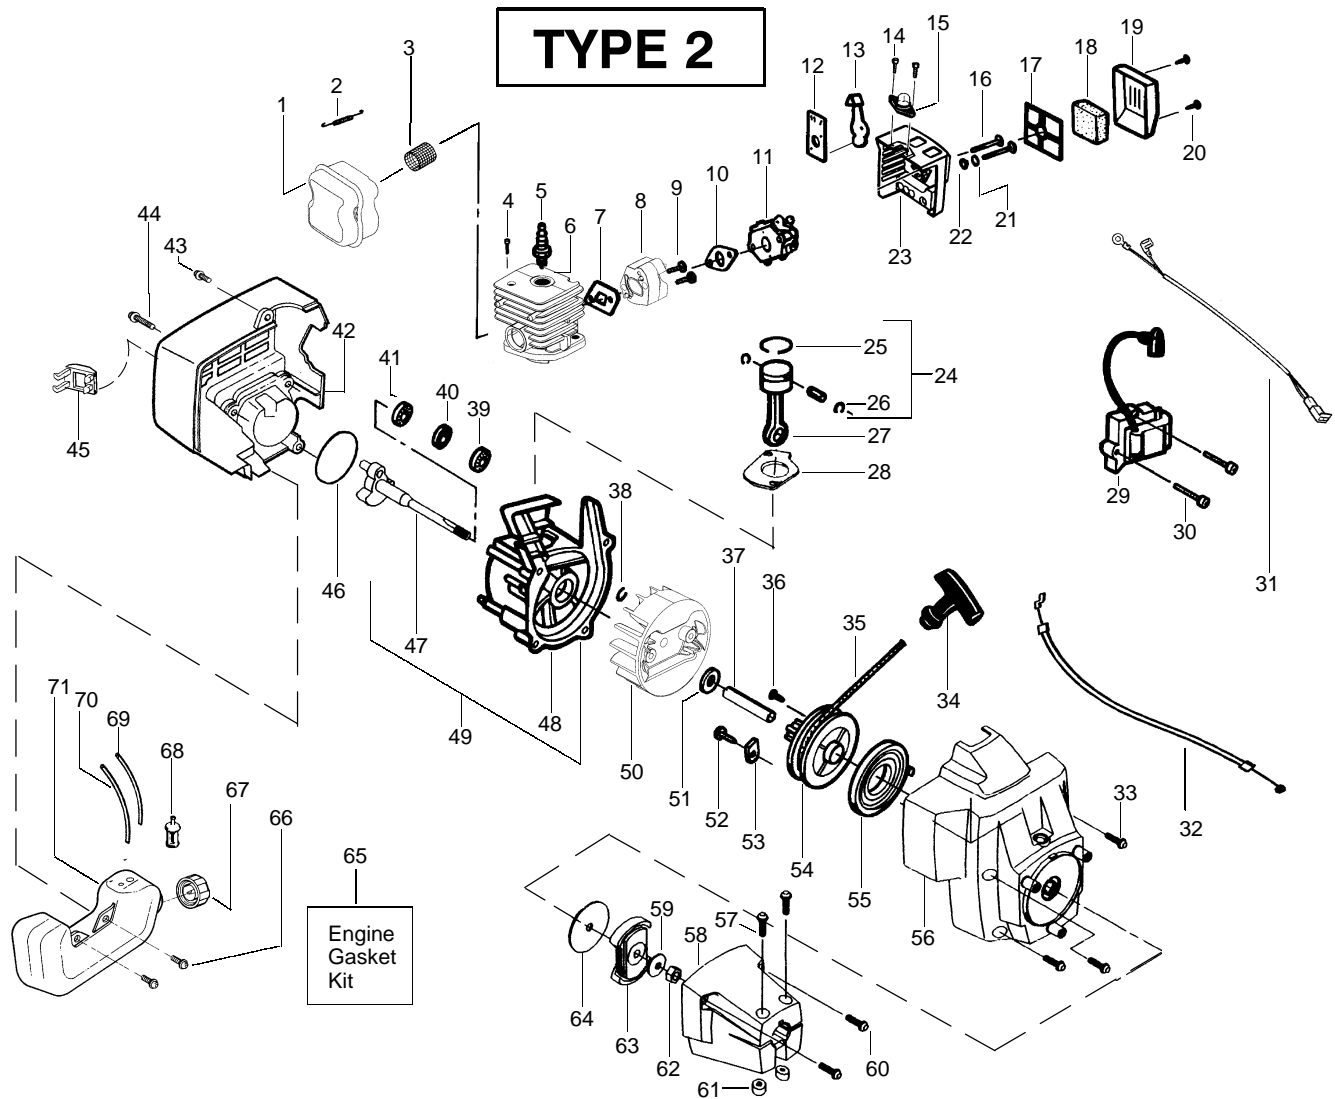

Ref.	Part No.	Description	Ref.	Part No.	Description	Ref.	Part No.	Description
1.	530071396	Kit - Muffler (incl. 2,3)	25.	530055120	Piston Ring	49.	530071625	Assy-C'case & C'shaft (Incl. 38,47,48)
2.	530042088	Spring-Muffler	26.	530015162	Retainer-Piston Pin	50.	530069886	Assy-Flywheel
3.	530071391	Kit-Spark Arrestor	27.	530069945	Kit-Connecting Rod Assy.	51.	530015149	Washer
4.	530015953	Screw-Cylinder	28.	530071363	Gasket-Cylinder(kit)	52.	530015775	Screw
5.	Champion	Spark Plug (RCJ 6Y)	29.	530039163	Ignition Module	53.	530027523	Retainer
6.	530012481	Cylinder	30.	530016357	Screw	54.	530069400	Kit-Starter Pull(incl 36)
7.	530071363	Gasket-Cyl./Carb.(kit)	31.	530047278	Assy-Switch Wire	55.	530042085	Spring-Starter
8.	530057635	Adapter-Carb.	32.	530056241	Assy-Throttle Cable	56.	530057427	Assy.-Fan Hsg
9.	530016014	Screw	33.	530015810	Screw	57.	530015767	Screw
10.	530071363	Gasket-Carb.(kit)	34.	530036520	Handle-Starter	58.	530057426	Assy-Clutch Hsg.
11.	530071639	Kit - Carb. (WT-639)	35.	530069232	Kit - Rope	59.	530015828	Washer-Flat
12.	530037326	Choke Plate Mounting	36.	530016080	Screw	60.	530015886	Screw
13.	530038102	Shutter-Choke	37.	530037414	Spacer-Flywheel	61.	530015768	Nut
14.	530015780	Screw-Air Purge	38.	530015941	Retain. Ring-C' shaft	62.	530626605	Nut-Clutch
15.	530038874	Assy-Air Purge	39.	530055728	Outer Bearing	63.	530069491	Assy-Clutch
16.	530016393	Screw	40.	530071615	Kit - C'case Seal	64.	530015611	Washer-Clutch
17.	530037413	Plate - Filter Support	41.	530032125	Inner Bearing	65.	530071363	Kit-Engine Gasket (Incl. 7,10,28,46)
18.	530037331	Foam-Air Filter	42.	530057389	Shroud-Rear	66.	530016379	Retainer
19.	530037292	Cover-Air Box	43.	530015934	Screw	67.	530057390	Assy-Fuel Cap
20.	530016349	Screw	44.	530015810	Screw	68.	530095646	Assy-Fuel Pickup
21.	530015852	Spacer-Choke	45.	530054536	Guard-Muffler	69.	530069216	Kit-Fuel Line
22.	530015254	Washer	46.	530071363	O-Ring-C'case/Shrd(kit)	70.	530069247	Kit- Fuel Line
23.	530037970	Box-Air Filter	47.	530052344	Assy-Crankshaft	71.	530057045	Assy-Fuel Tank
24.	530071357	Kit - Piston (Incl. 25, 26 & Pin)	48.	530071627	Assy-Crankcase (Incl. 39-41)			

↙ = NEW PART NUMBER FOR THIS IPL   * = REFER TO THE SERVICE REFERENCE INDICATED FOR MORE INFORMATION. (LOCATED AT END OF IPL)