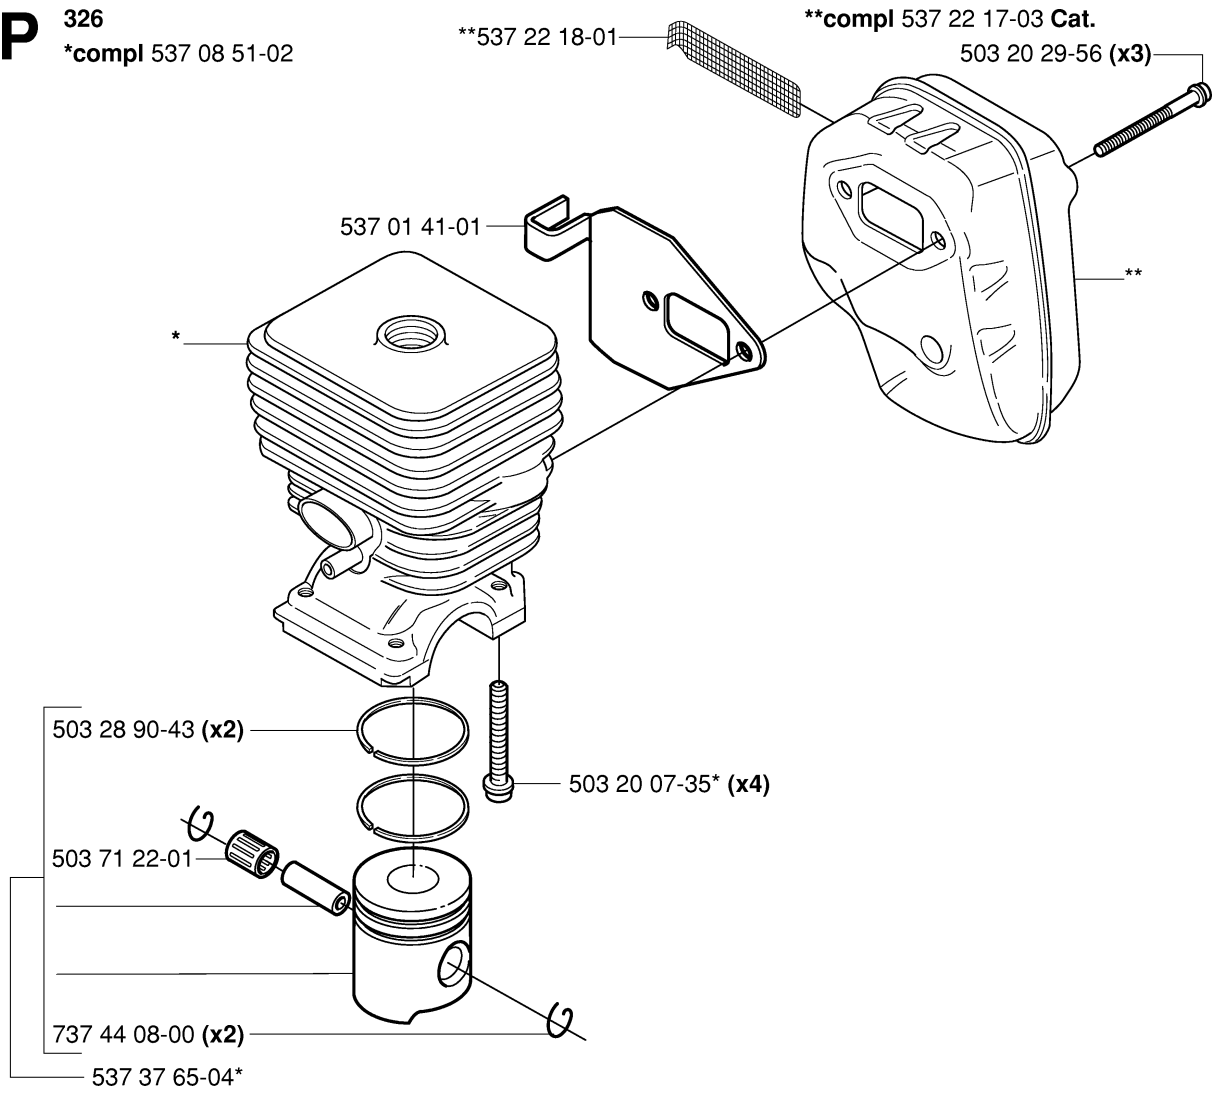

P

326

*compl 537 08 51-02