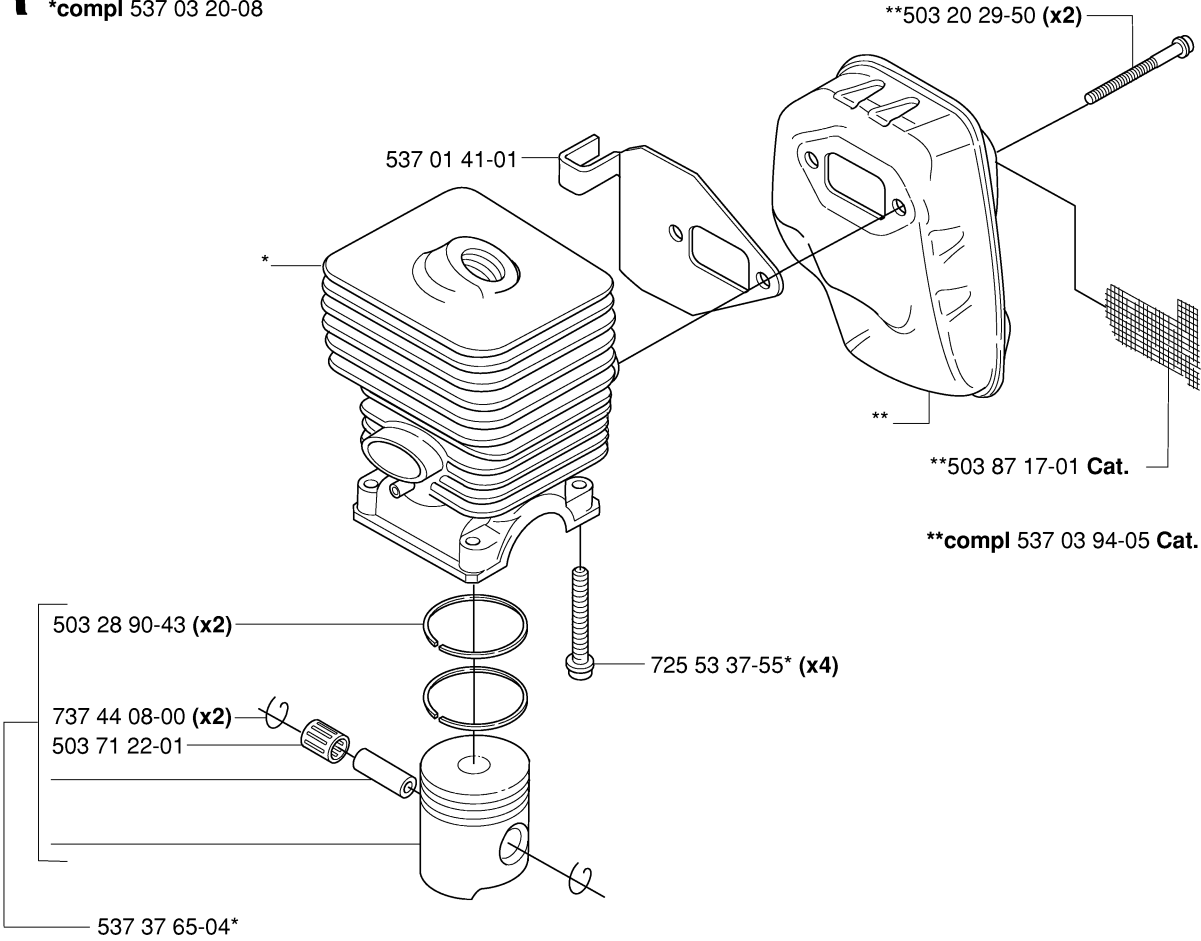

R 323
*compl 537 03 20-08