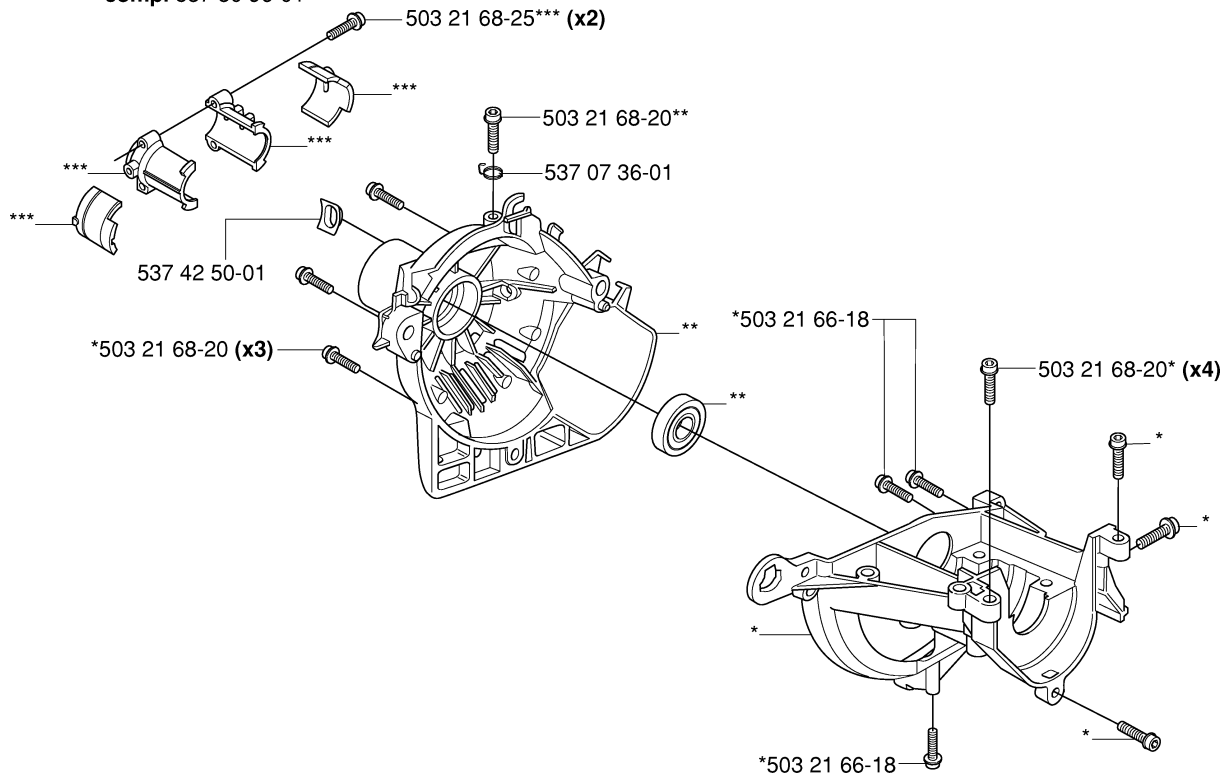

V compl 503 28 34-01 Zama C1Q-EL24
(Not for US)

Zama C1Q-EL24

Part No	Description	Remark	QTY KIT
503 28 34-01	CARBURETTOR	ZAMA C1Q-EL24	1
503 47 89-01	COLLAR		1
503 47 90-01	SCREW		1
503 47 92-01	SCREW		1
503 47 96-01	SCREW		1
503 47 97-01	VALVE	531 00 45-53 REPAIRKIT	1
503 48 00-01	PIN RETAINING SCREW	531 00 45-53 REPAIRKIT	1
503 48 01-01	SCREW		1
503 48 05-01	SCREW		2
503 48 08-01	SPRING		1
503 48 11-01	PIECE		1
503 48 18-01	SCREW		1
503 48 19-01	COLLAR		1
503 53 57-01	STRAINER	531 00 45-53 REPAIRKIT	1
503 66 59-01	LEVER	531 00 45-53 REPAIRKIT	1
503 75 53-01	SCREW		1
503 97 40-01	WASHER		1
503 97 43-01	COVER		1
531 00 45-52	GASKET KIT		1
531 00 45-53	SET		1
537 01 25-01	BALL		1
537 01 26-01	SPRING		1
537 01 96-01	SHAFT ASSY		1
537 01 97-01	SPRING		1
537 01 98-01	LEVER		1
537 01 99-01	VALVE		1
537 02 00-01	DIAPHRAGM PUMP	531 00 45-52 SET OF GASKETS 531 00 45-53 REPAIRKIT	1
537 02 01-01	GASKET	531 00 45-52 SET OF GASKETS 531 00 45-53 REPAIRKIT	1
537 02 02-01	COVER		1
537 02 03-01	SPRING	531 00 45-53 REPAIRKIT	1
537 02 04-01	GASKET	531 00 45-52 SET OF GASKETS 531 00 45-53 REPAIRKIT	1
537 02 06-01	SCREW		1
537 02 07-01	SCREW		1
537 02 08-01	PLUG	531 00 45-53 REPAIRKIT	1
537 02 10-01	SPRING		1
537 02 16-01	LIMITER CAP		1
537 02 16-01	LIMITER CAP		1
537 04 89-01	DIAPHRAGM	531 00 45-52 SET OF GASKETS 531 00 45-53 REPAIRKIT	1
537 04 90-01	LEVER		1
537 12 78-01	SCREW		1
537 37 03-01	VALVE		1
537 37 03-01	VALVE		1

S

323

*compl 537 04 11-02
 **compl 537 04 12-03
 ***compl 537 30 96-01

CRANKCASE

323 L, 2006-04

Part No	Description	Remark	QTY KIT
503 21 66-18	SCREW IHSCCT		1
503 21 66-18	SCREW IHSCCT		1
503 21 68-20	SCREW IHSCFT		3
503 21 68-20	SCREW IHSCFT		1
503 21 68-20	SCREW IHSCFT		4
503 21 68-25	SCREW IHSCFT		2
537 04 11-02	CRANKCASE	323	1
537 04 12-03	CLUTCH COVER		1
537 07 36-01	SPRING		1
537 30 96-01	COMPRESSION SLEEVE		1
537 42 50-01	PROTECTIVE PLATE		1