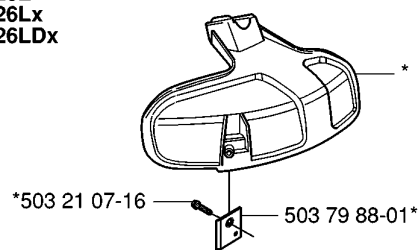

*compl 503 97 71-01
323L
326L
326Lx
326LDx