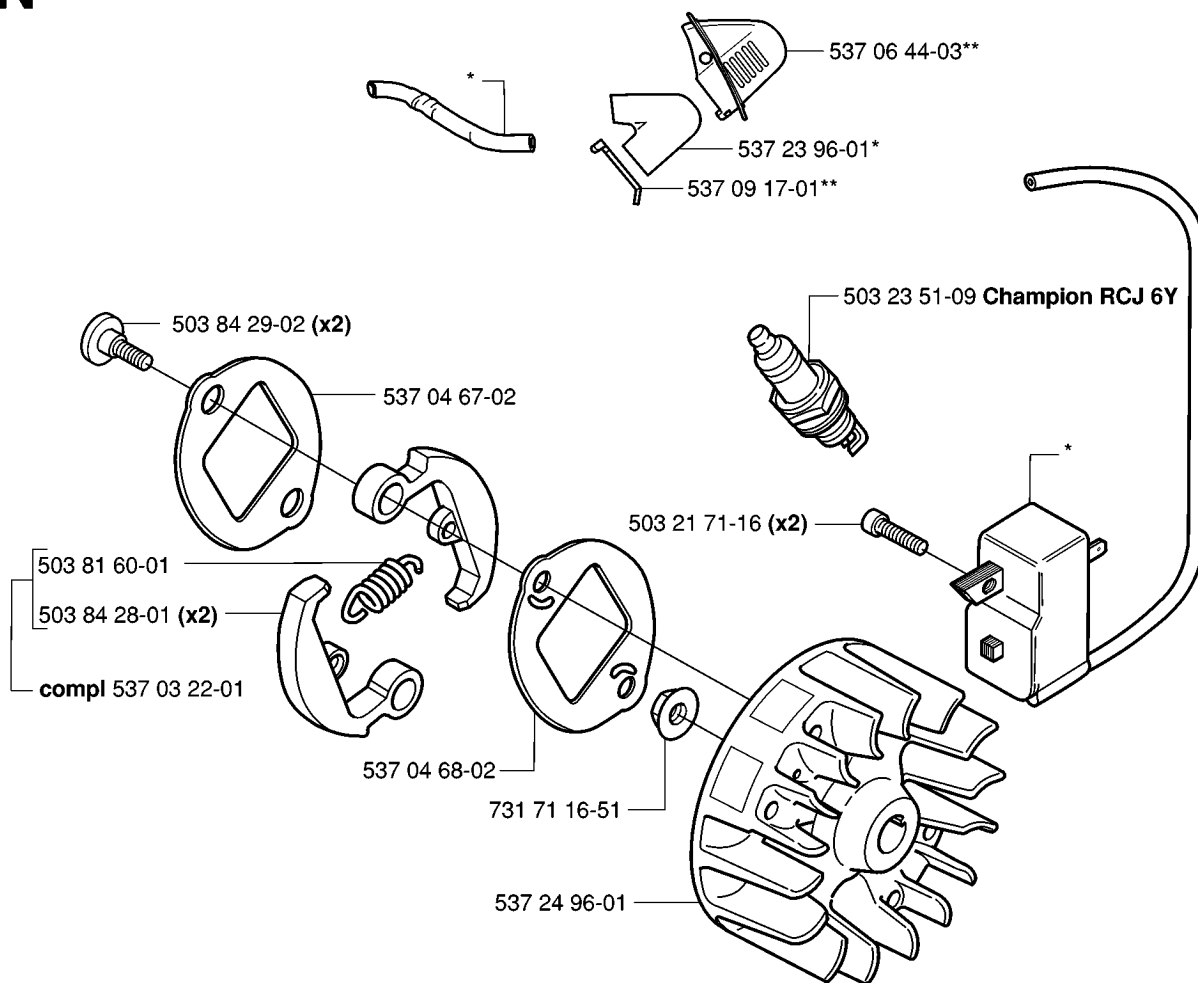

HANDLE & CONTROLS

323 L, 2006-04

Part No	Description	Remark	QTY KIT
503 21 66-18	SCREW IHSCT		5
503 85 29-02	HANDLE	323L 326C, L, LX, LDX, RJX	1
503 87 79-03	THROTTLE TRIGGER		1
503 87 80-01	THROTTLE LOCKOUT		1
503 91 81-01	THROTTLE LEVER		1
503 96 13-01	SCREW		1
503 96 13-01	SCREW		1
503 96 14-01	ABSORBER	L, LX, LDX	1
503 99 55-01	HANDLE HALF	C, L	1
503 99 55-02	HANDLE HALF	LX, LDX	1
503 99 56-01	HANDLE HALF	C, L	1
503 99 56-02	HANDLE HALF	LX, LDX	1
537 01 13-01	RECOIL SPRING		1
537 07 39-02	ANTIVIBRATION ELEMENT	C	1
537 41 42-01	SHORT CIRCUIT CABLE		1
537 41 90-01	SWITCH		1
544 17 17-01	THROTTLE WIRE ASSY		1
740 42 06-00	O-RING		1
740 42 06-00	O-RING		1

Y Duo Balance
*compl 537 27 57-01
*compl 537 27 57-03 US

HARNESS

323 L, 2006-04

Part No	Description	Remark	QTY KIT
502 02 28-01	HARNESS		1
502 02 29-02	HARNESS		1
502 02 30-02	HARNESS		1
502 02 38-01	HARNESS		1
503 99 61-01	HARNESS		1
503 99 61-01	HARNESS		3
503 99 61-01	HARNESS		1
503 99 61-01	HARNESS		1
503 99 61-03	BAND		1
503 99 61-03	BAND		1
537 11 35-01	RETAINER		1
537 17 54-01	HARNESS		3
537 27 57-01	HARNESS	DUO BALANCE	1
537 27 57-03	HARNESS	US	1
537 27 59-01	HIP PAD		1
537 27 59-01	HIP PAD		1
537 28 83-01	FRONT PIECE		1
537 28 84-01	FRONT PIECE		1
735 31 09-20	HARNESS		1

N *compl 537 41 87-01

**compl 537 06 33-02 (326)

IGNITION SYSTEM

323 L, 2006-04

Part No	Description	Remark	QTY KIT
503 21 71-16	SCREW IHSCT		2
503 23 51-09	SPARK PLUG	CHAMPION RCJ 6Y	1
503 81 60-01	CLUTCH SPRING		1
503 84 28-01	CLUTCH SHOE		2
503 84 29-02	SCREW		2
537 03 22-01	CLUTCH ASSY		1
537 04 67-02	WASHER		1
537 04 68-02	WASHER		1
537 06 33-02	COVER	326	1
537 06 44-03	COVER		1
537 09 17-01	SECURING PLATE		1
537 23 96-01	SPARK PLUG CAP		1
537 24 96-01	FLYWHEEL		1
537 41 87-01	ELECTRONIC MODULE		1
731 71 16-51	HEXAGON NUT FLANGE		1