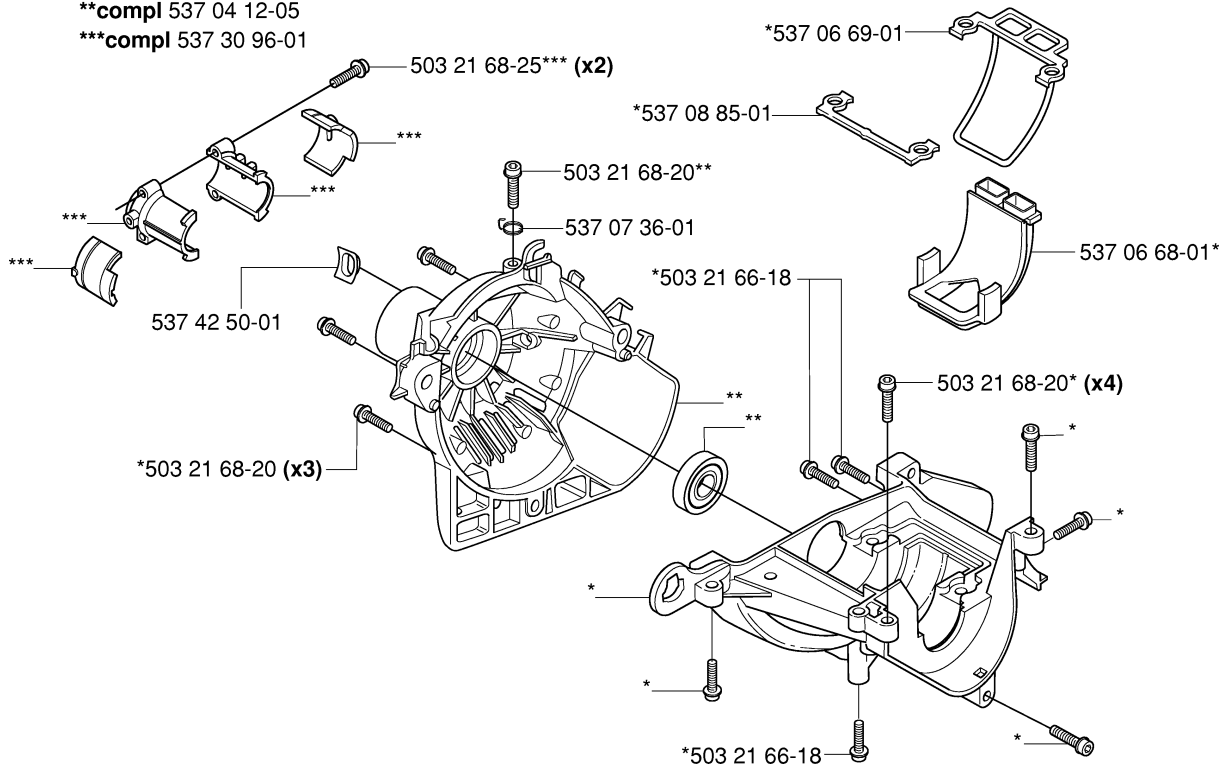

S

323

*compl 537 04 11-02
 **compl 537 04 12-03
 ***compl 537 30 96-01

CRANKCASE

323 L, 2006-04

Part No	Description	Remark	QTY KIT
503 21 66-18	SCREW IHSCCT		1
503 21 66-18	SCREW IHSCCT		1
503 21 68-20	SCREW IHSCFT		3
503 21 68-20	SCREW IHSCFT		1
503 21 68-20	SCREW IHSCFT		4
503 21 68-25	SCREW IHSCFT		2
537 04 11-02	CRANKCASE	323	1
537 04 12-03	CLUTCH COVER		1
537 07 36-01	SPRING		1
537 30 96-01	COMPRESSION SLEEVE		1
537 42 50-01	PROTECTIVE PLATE		1

Q

326

*compl 537 08 52-01

**compl 537 04 12-05

***compl 537 30 96-01

CRANKCASE

323 L, 2006-04

Part No	Description	Remark	QTY KIT
503 21 66-18	SCREW IHSCCT		1
503 21 66-18	SCREW IHSCCT		1
503 21 68-20	SCREW IHSCFT		3
503 21 68-20	SCREW IHSCFT		1
503 21 68-20	SCREW IHSCFT		4
503 21 68-25	SCREW IHSCFT		2
537 04 12-05	CLUTCH COVER		1
537 06 68-01	INSERT CRANKCASE		1
537 06 69-01	GASKET CRANKCASE		1
537 07 36-01	SPRING		1
537 08 52-01	CRANKCASE	326	1
537 08 85-01	GASKET		1
537 30 96-01	COMPRESSION SLEEVE		1
537 42 50-01	PROTECTIVE PLATE		1