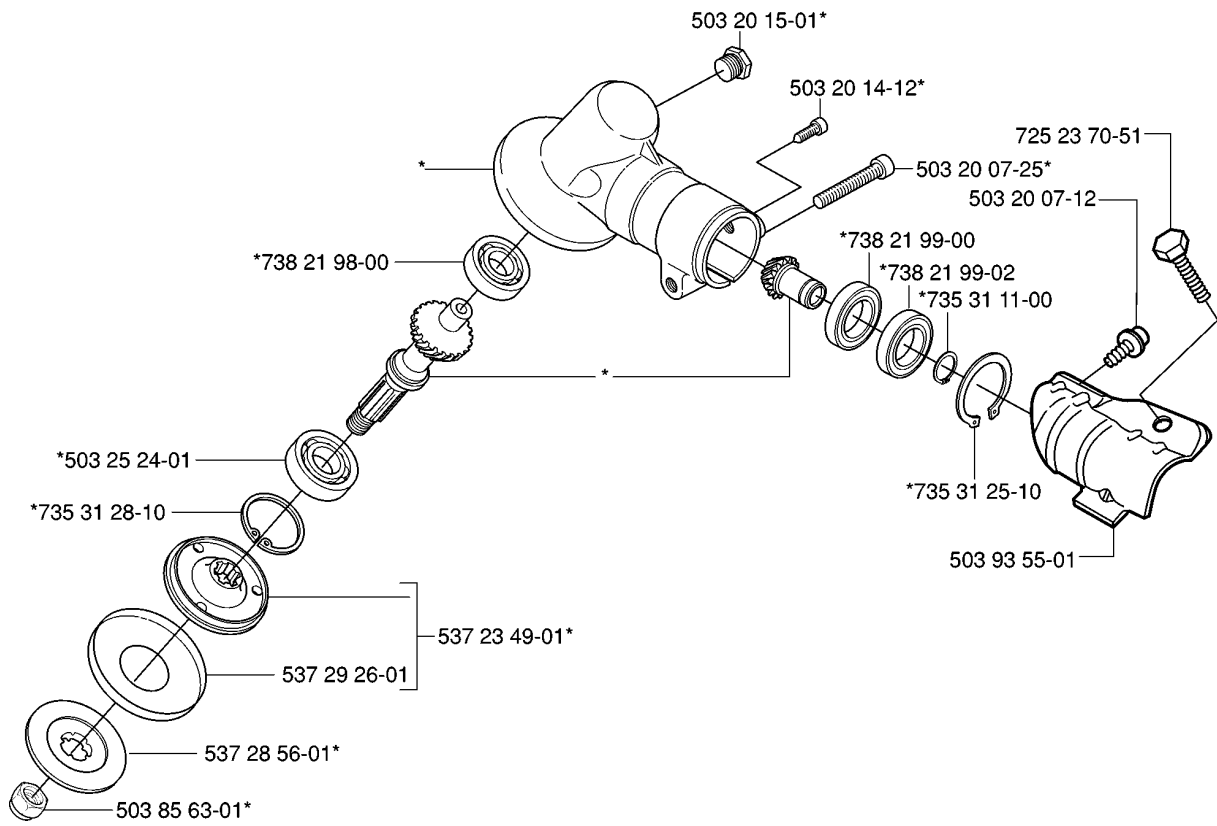

323 L, 2006-04

Part No	Description	Remark	QTY KIT
501 60 02-03	SCREWDRIVER		1
502 02 28-02	WELT HOOK		1
502 11 46-02	SOCKET WRENCH		1
502 21 58-01	L-NYCKEL		1
502 28 59-01	STOP		1
503 73 40-01	FRONT PIECE		1
503 73 41-02	FRONT PIECE		1
503 80 17-01	GREASE	326C	1
503 97 64-01	GREASE		1
531 00 92-48	FILTER OIL		1
537 13 04-02	KNOB		1
537 21 62-01	HARNESS		1
537 21 62-02	HARNESS	USA	1
537 21 63-01	HARNESS		1
537 21 63-02	HARNESS	USA	1
537 31 29-01	TRANSPORT GUARD	200-275 MM	1
537 35 01-01	LOOP		1
537 35 36-01	LOOP		1
725 23 31-51	SCREW		1

323 L, 2006-04

Part No	Description	Remark	QTY KIT
502 27 22-01	SAW BLADE GUARD		1
503 21 07-16	SCREW IHSC T		1
503 21 07-16	SCREW IHSC T		1
503 21 75-16	SCREW IHSC FT		4
503 21 75-16	SCREW IHSC FT		1
503 79 88-01	BLADE		1
503 79 88-01	BLADE		1
503 93 42-02	COMBI GUARD	323R 326RX	1
503 97 71-01	TRIMMER GUARD	323L 326L 326LX 326LDX	1
530 05 22-86	LINE LIMITER		1
537 02 61-01	TRIMMER GUARD	326C	1
537 04 75-01	CLAMP		1
537 29 34-01	ADAPTER		1
537 29 95-01	SAW BLADE GUARD	323R 326RX	1
725 23 68-71	SCREW EHHM		2

A *compl 537 19 92-02

BEVEL GEAR

323 L, 2006-04

Part No	Description	Remark	QTY KIT
503 20 07-12	SCREW IHSCFM		1
503 20 07-25	SCREW IHSCFM		1
503 20 14-12	SCREW IHSCFMO		1
503 20 15-01	SCREW IHHM		1
503 25 24-01	BALL BEARING		1
503 85 63-01	NUT		1
503 93 55-01	CLAMP.GUARD		1
537 19 92-02	BEVEL GEAR ASSY		1
537 23 49-01	DRIVER ASSY		1
537 28 56-01	SUPPORT FLANGE		1
537 29 26-01	CUP		1
725 23 70-51	SCREW		1
735 31 11-00	CIRCLIP		1
735 31 25-10	CIRCLIP		1
735 31 28-10	CIRCLIP		1
738 21 98-00	BALL BEARING		1
738 21 99-00	BALL BEARING		1
738 21 99-02	BALL BEARING		1