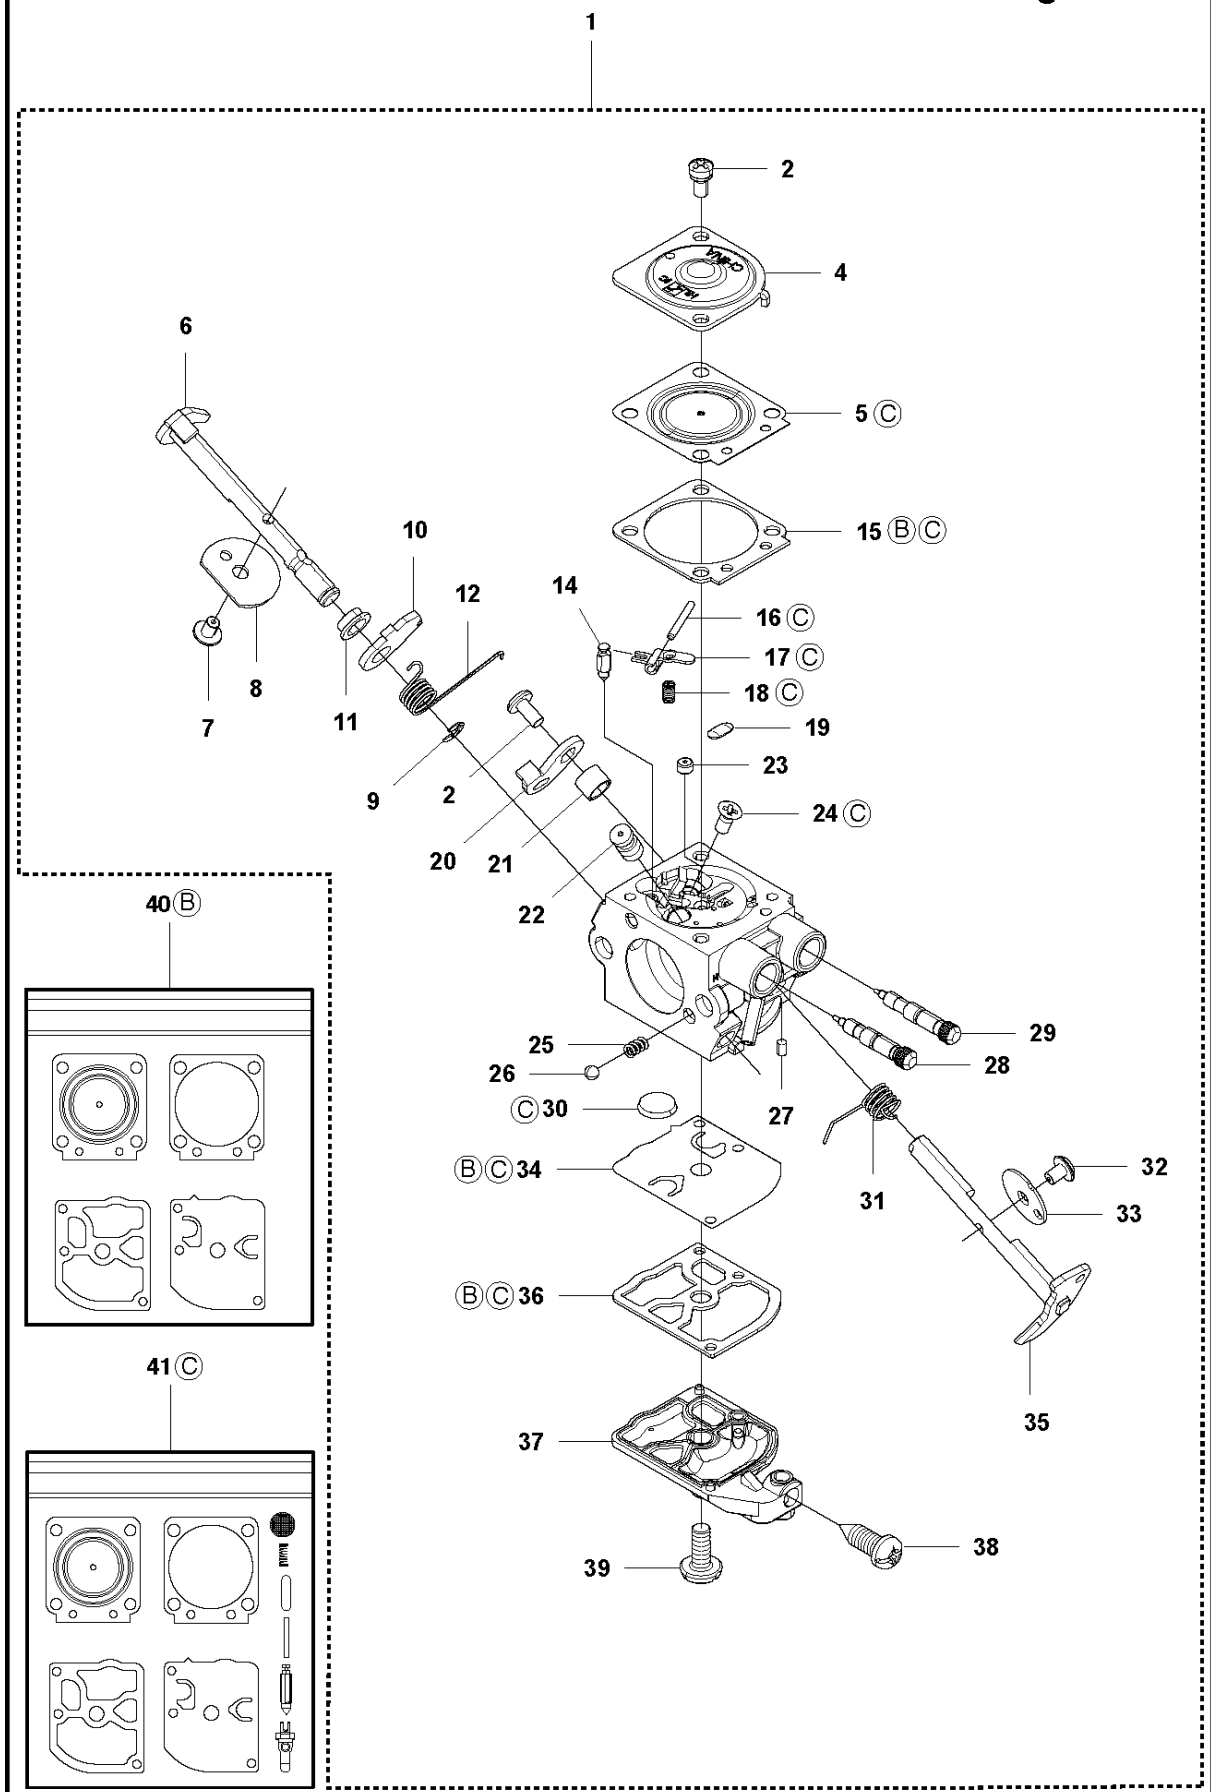

CARBURETOR (only option for US)

Hualong HQ-2

CARBURETOR

323 L, 2006-04

Ref	Part No	Description	Remark	QTY	KIT
1	576 01 98-01	CARBURETTOR	Hualong HQ-2, only option for US	1	
2	576 02 42-01	SCREW		2	1
4	576 02 36-01	COVER		1	1
5	576 02 24-01	DIAPHRAGM ASSY		1	1
6	576 02 30-01	SHAFT ASSY		1	1
7	576 02 41-01	SCREW		1	1
8	576 02 32-01	CHOKE		1	1
9	576 02 48-01	E-CLIP		1	1
10	576 02 31-01	LEVER		1	1
11	576 02 35-01	BUSHING		1	1
12	576 02 33-01	SPRING		1	1
14	576 02 01-01	VALVE		1	1
15	576 02 37-01	GASKET		1	1
16	576 02 03-01	PIN		1	1
17	576 02 04-01	LEVER		1	1
18	576 02 05-01	SPRING		1	1
19	576 02 06-01	PLUG		1	1
20	576 02 28-01	LEVER		1	1
21	576 02 29-01	BUSHING		1	1
22	576 02 07-01	MAIN NOZZLE		1	1
23	576 02 08-01	CHECK VALVE		1	1
24	576 02 43-01	SCREW		1	1
25	576 02 34-01	SPRING		1	1
26	576 02 47-01	BALL		1	1
27	576 02 23-01	BAR		1	1
28	576 02 10-01	NEEDLE		1	1
29	576 02 11-01	NEEDLE		1	1
30	576 02 15-01	SCREEN		1	1
31	576 02 27-01	SPRING		1	1
32	576 02 40-01	SCREW		1	1
33	576 02 26-01	THROTTLE		1	1
34	576 02 39-01	DIAPHRAGM PUMP		1	1
35	576 02 25-01	SHAFT ASSY		1	1
36	576 02 38-01	GASKET		1	1
37	576 02 20-01	COVER		1	1
38	576 02 22-01	SCREW		1	1
39	576 02 44-01	SCREW		1	1
40	581 74 35-01	GASKET KIT		1	1
41	581 74 37-01	REPAIR KIT		1	1