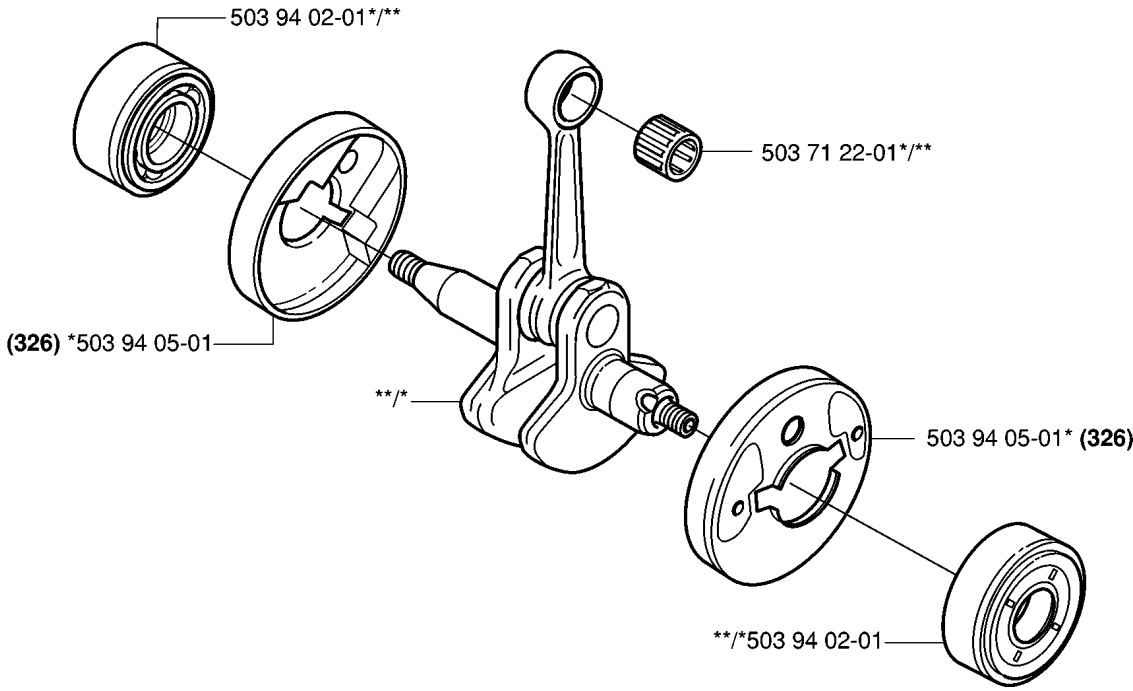

T *compl 503 85 24-74 (326)
**compl 503 85 24-75 (323)