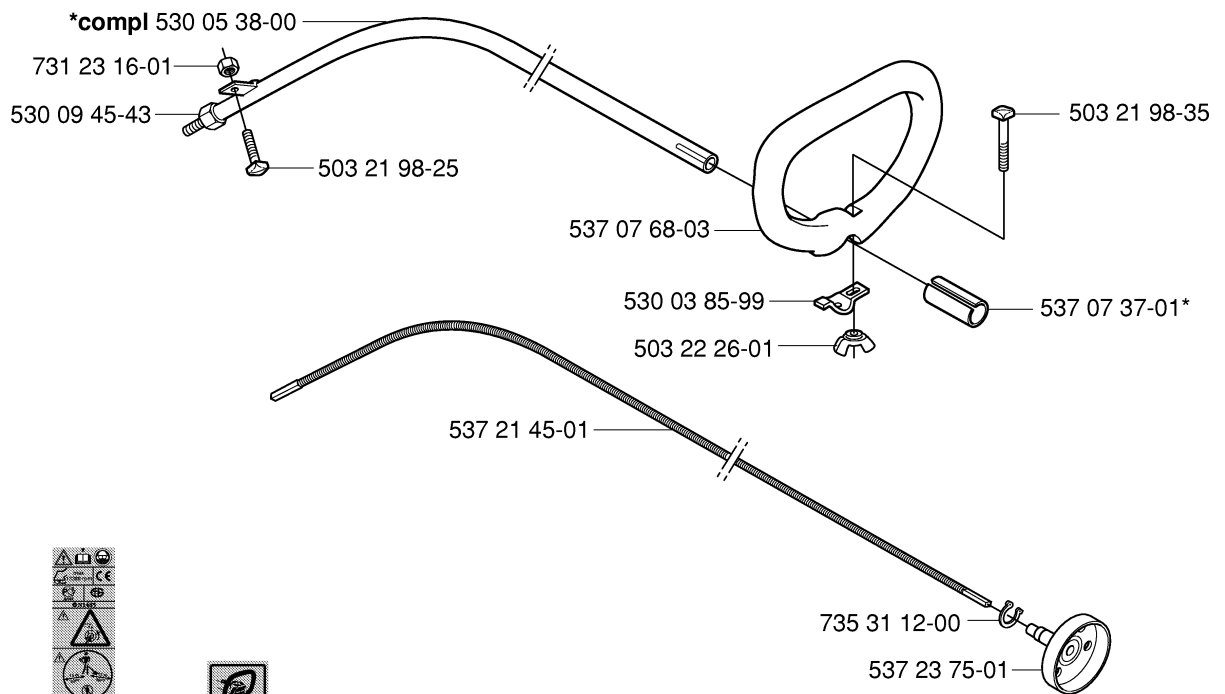

C 323L
326L, Lx
326RJx

SHAFT & HANDLE

323 L, 2006-04

Part No	Description	Remark	QTY KIT
502 19 71-01	SQUARE NUT		1
503 20 07-16	SCREW IHSCFM	RJX	1
503 21 68-16	SCREW IHSCF	RJX	3
503 23 00-61	WASHER	L	1
503 79 56-01	LABEL		1
503 87 19-01	HANDLE.LOOP	L	1
503 87 19-03	HANDLE	LX	1
503 87 90-01	KNOB	LX	1
503 88 88-01	TUBE		1
503 94 03-01	DISTANCE		1
503 94 10-01	HOOK	RJX	1
503 99 78-01	HANDLE	RJX	1
537 10 10-01	LABEL	RJX	1
537 23 48-01	DRIVE SHAFT		1
537 23 75-01	CLUTCH DRUM ASSY		1
537 29 48-01	LABEL	323L 326L, LX 326RJX	1
725 23 78-51	SCREW EHHM	L	1
725 23 80-51	SCREW EHHM	LX	1
731 23 14-01	HEXAGON NUT	RJX	1
735 31 12-00	CIRCLIP		1

B 326C

SHAFT & HANDLE

323 L, 2006-04

Part No	Description	Remark	QTY KIT
503 21 98-25	SCREW		1
503 21 98-35	SCREW		1
503 22 26-01	NUT		1
503 79 56-01	LABEL		1
530 03 85-99	BRACKET		1
530 05 38-00	SHAFT		1
530 09 45-43	DRIVER		1
537 07 37-01	SPACING TUBE		1
537 07 68-03	HANDLE		1
537 21 45-01	DRIVE SHAFT		1
537 23 75-01	CLUTCH DRUM ASSY		1
537 29 48-02	LABEL	326C	1
731 23 16-01	HEXAGON NUT		1
735 31 12-00	CIRCLIP		1