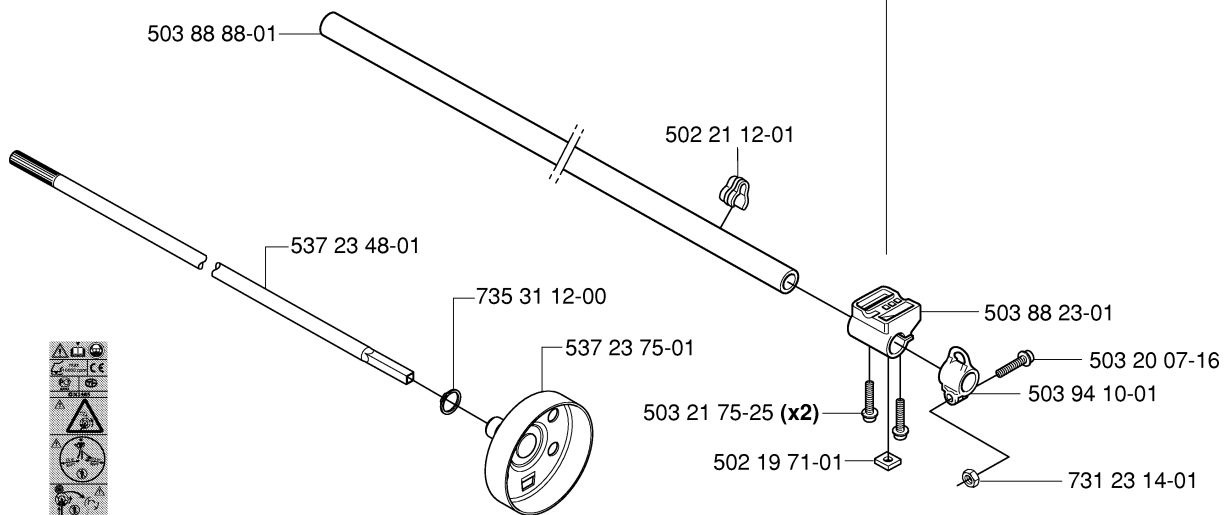

E 323R
326Rx
*compl 503 72 43-09

326Rx

323R

537 29 48-01