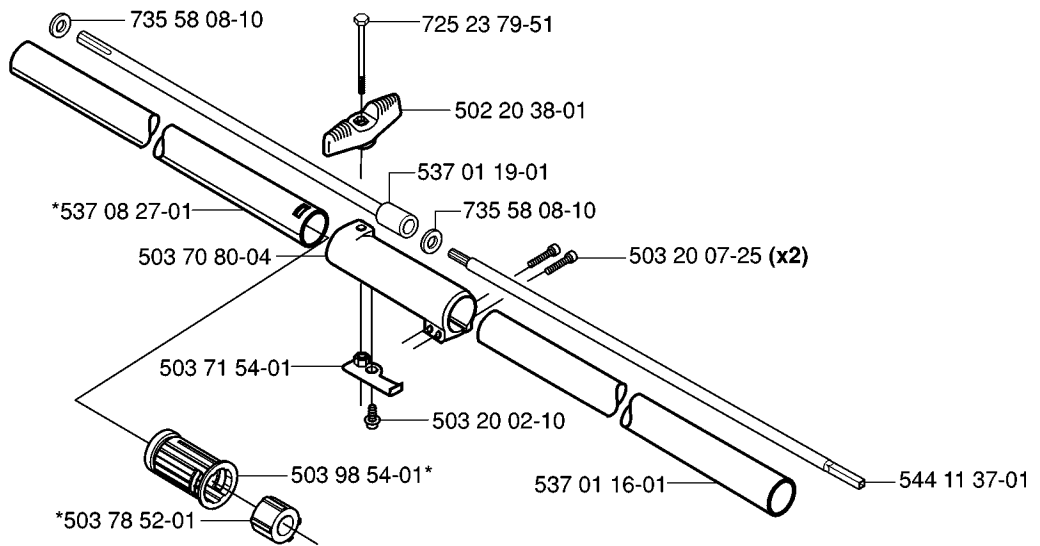

D 326LDx
*compl 537 07 99-01

537 29 48-01 503 79 56-01