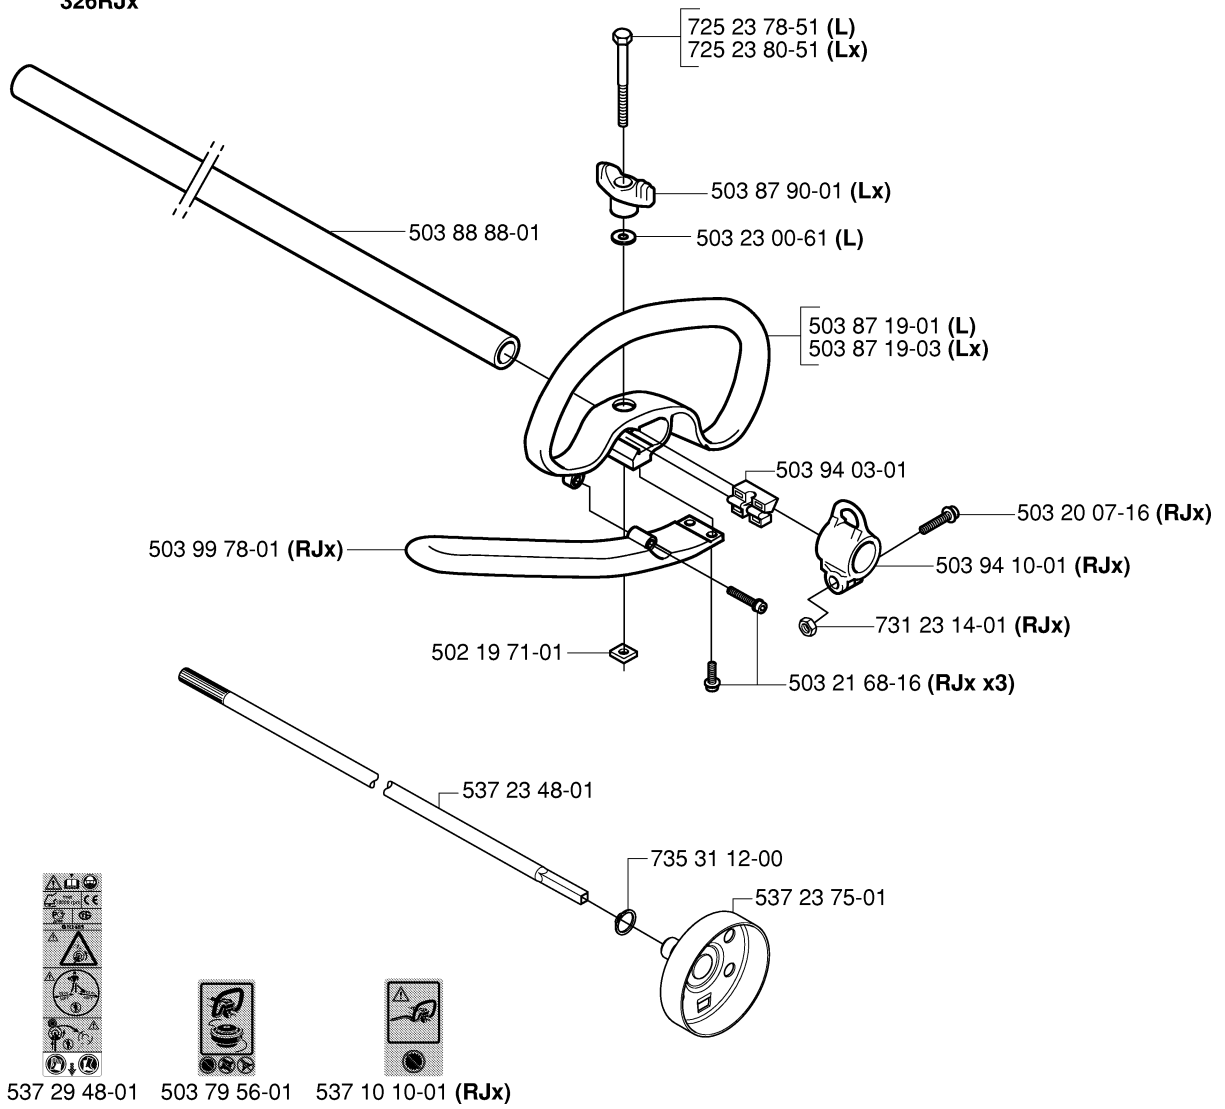

E 323R
326Rx
*compl 503 72 43-09

326Rx

323R

537 29 48-01

SHAFT & HANDLE

323 L, 2006-04

Part No	Description	Remark	QTY KIT
502 19 71-01	SQUARE NUT		1
502 19 95-03	HANDLEBAR		1
502 20 38-01	KNOB		1
502 21 12-01	STAPLE		1
502 21 12-01	STAPLE		1
502 21 12-01	STAPLE		1
503 20 02-45	SCREW IHSCFM		1
503 20 02-45	SCREW IHSCFM		1
503 20 07-16	SCREW IHSCFM		1
503 21 68-20	SCREW IHSCFT		4
503 21 75-25	SCREW IHSCFT		2
503 72 29-01	COVER		1
503 72 43-09	HANDLEBAR	323R 326RX	1
503 75 00-01	HANDLEBAR BRACKET		1
503 88 23-01	BRACKET		1
503 88 88-01	TUBE		1
503 94 10-01	HOOK		1
503 96 31-01	BRACKET		1
537 17 28-01	HANDLE		1
537 17 28-01	HANDLE		1
537 17 29-01	COVER		1
537 17 29-01	COVER		1
537 23 48-01	DRIVE SHAFT		1
537 23 75-01	CLUTCH DRUM ASSY		1
537 29 48-01	LABEL		1
725 23 86-51	SCREW EHHM		1
731 23 14-01	HEXAGON NUT		1
731 23 14-01	HEXAGON NUT		1
731 23 14-01	HEXAGON NUT		1
735 31 12-00	CIRCLIP		1

C 323L
326L, Lx
326RJx

SHAFT & HANDLE

323 L, 2006-04

Part No	Description	Remark	QTY KIT
502 19 71-01	SQUARE NUT		1
503 20 07-16	SCREW IHSCFM	RJX	1
503 21 68-16	SCREW IHSCF	RJX	3
503 23 00-61	WASHER	L	1
503 79 56-01	LABEL		1
503 87 19-01	HANDLE.LOOP	L	1
503 87 19-03	HANDLE	LX	1
503 87 90-01	KNOB	LX	1
503 88 88-01	TUBE		1
503 94 03-01	DISTANCE		1
503 94 10-01	HOOK	RJX	1
503 99 78-01	HANDLE	RJX	1
537 10 10-01	LABEL	RJX	1
537 23 48-01	DRIVE SHAFT		1
537 23 75-01	CLUTCH DRUM ASSY		1
537 29 48-01	LABEL	323L 326L, LX 326RJX	1
725 23 78-51	SCREW EHHM	L	1
725 23 80-51	SCREW EHHM	LX	1
731 23 14-01	HEXAGON NUT	RJX	1
735 31 12-00	CIRCLIP		1