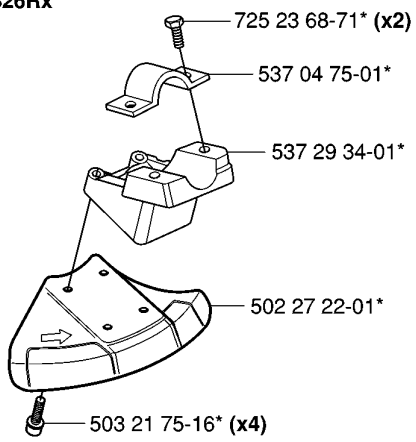

U Accessories
Zubehöre
Accessoires
Accesorios
Tillbehör

*compl 537 29 95-01
323R
326Rx