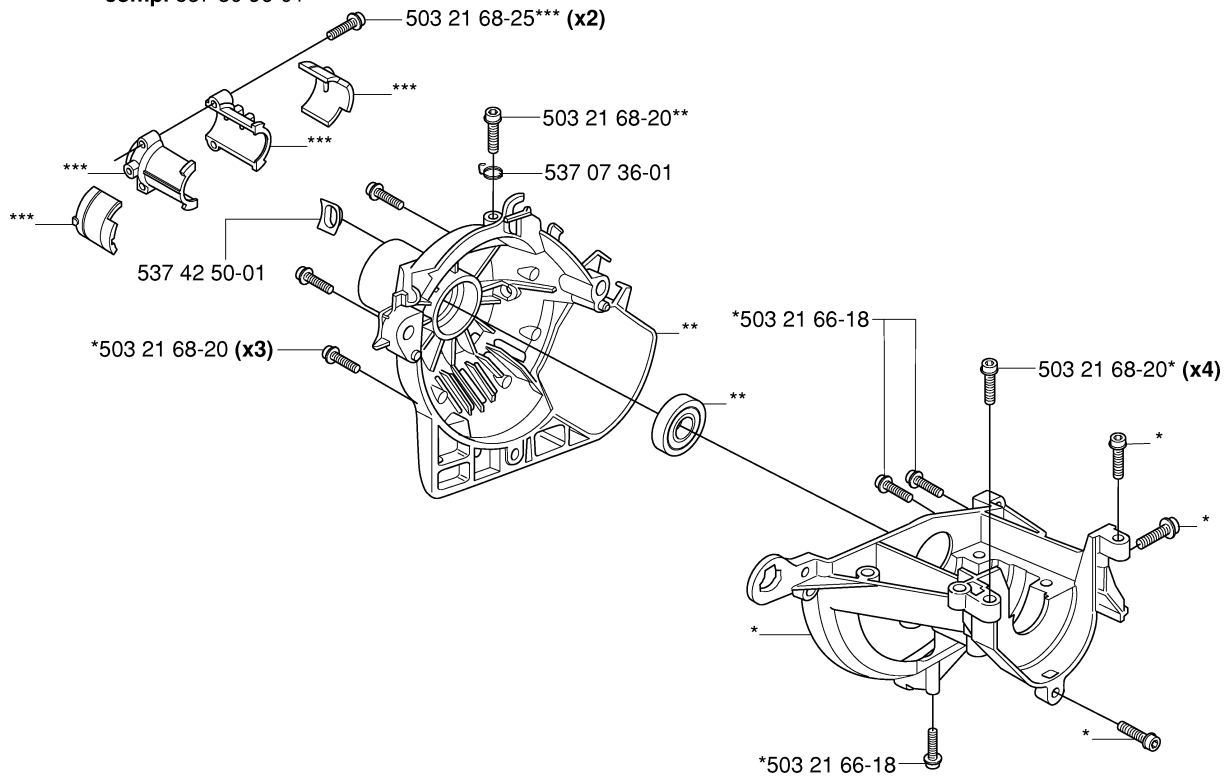

V compl 503 28 34-01 Zama C1Q-EL24
(Not for US)

Zama C1Q-EL24

Part No	Description	Remark	QTY KIT
503 28 34-01	CARBURETTOR	ZAMA C1Q-EL24	1
503 47 89-01	COLLAR		1
503 47 90-01	SCREW		1
503 47 92-01	SCREW		1
503 47 96-01	SCREW		1
503 47 97-01	VALVE	531 00 45-53 REPAIRKIT	1
503 48 00-01	PIN RETAINING SCREW	531 00 45-53 REPAIRKIT	1
503 48 01-01	SCREW		1
503 48 05-01	SCREW		2
503 48 08-01	SPRING		1
503 48 11-01	PIECE		1
503 48 18-01	SCREW		1
503 48 19-01	COLLAR		1
503 53 57-01	STRAINER	531 00 45-53 REPAIRKIT	1
503 66 59-01	LEVER	531 00 45-53 REPAIRKIT	1
503 75 53-01	SCREW		1
503 97 40-01	WASHER		1
503 97 43-01	COVER		1
531 00 45-52	GASKET KIT		1
531 00 45-53	SET		1
537 01 25-01	BALL		1
537 01 26-01	SPRING		1
537 01 96-01	SHAFT ASSY		1
537 01 97-01	SPRING		1
537 01 98-01	LEVER		1
537 01 99-01	VALVE		1
537 02 00-01	DIAPHRAGM PUMP	531 00 45-52 SET OF GASKETS 531 00 45-53 REPAIRKIT	1
537 02 01-01	GASKET	531 00 45-52 SET OF GASKETS 531 00 45-53 REPAIRKIT	1
537 02 02-01	COVER		1
537 02 03-01	SPRING	531 00 45-53 REPAIRKIT	1
537 02 04-01	GASKET	531 00 45-52 SET OF GASKETS 531 00 45-53 REPAIRKIT	1
537 02 06-01	SCREW		1
537 02 07-01	SCREW		1
537 02 08-01	PLUG	531 00 45-53 REPAIRKIT	1
537 02 10-01	SPRING		1
537 02 16-01	LIMITER CAP		1
537 02 16-01	LIMITER CAP		1
537 04 89-01	DIAPHRAGM	531 00 45-52 SET OF GASKETS 531 00 45-53 REPAIRKIT	1
537 04 90-01	LEVER		1
537 12 78-01	SCREW		1
537 37 03-01	VALVE		1
537 37 03-01	VALVE		1

S

323

*compl 537 04 11-02
 **compl 537 04 12-03
 ***compl 537 30 96-01

CRANKCASE

323 R, 2006-04

Part No	Description	Remark	QTY KIT
503 21 66-18	SCREW IHSCCT		1
503 21 66-18	SCREW IHSCCT		1
503 21 68-20	SCREW IHSCFT		3
503 21 68-20	SCREW IHSCFT		1
503 21 68-20	SCREW IHSCFT		4
503 21 68-25	SCREW IHSCFT		2
537 04 11-02	CRANKCASE	323	1
537 04 12-03	CLUTCH COVER		1
537 07 36-01	SPRING		1
537 30 96-01	COMPRESSION SLEEVE		1
537 42 50-01	PROTECTIVE PLATE		1