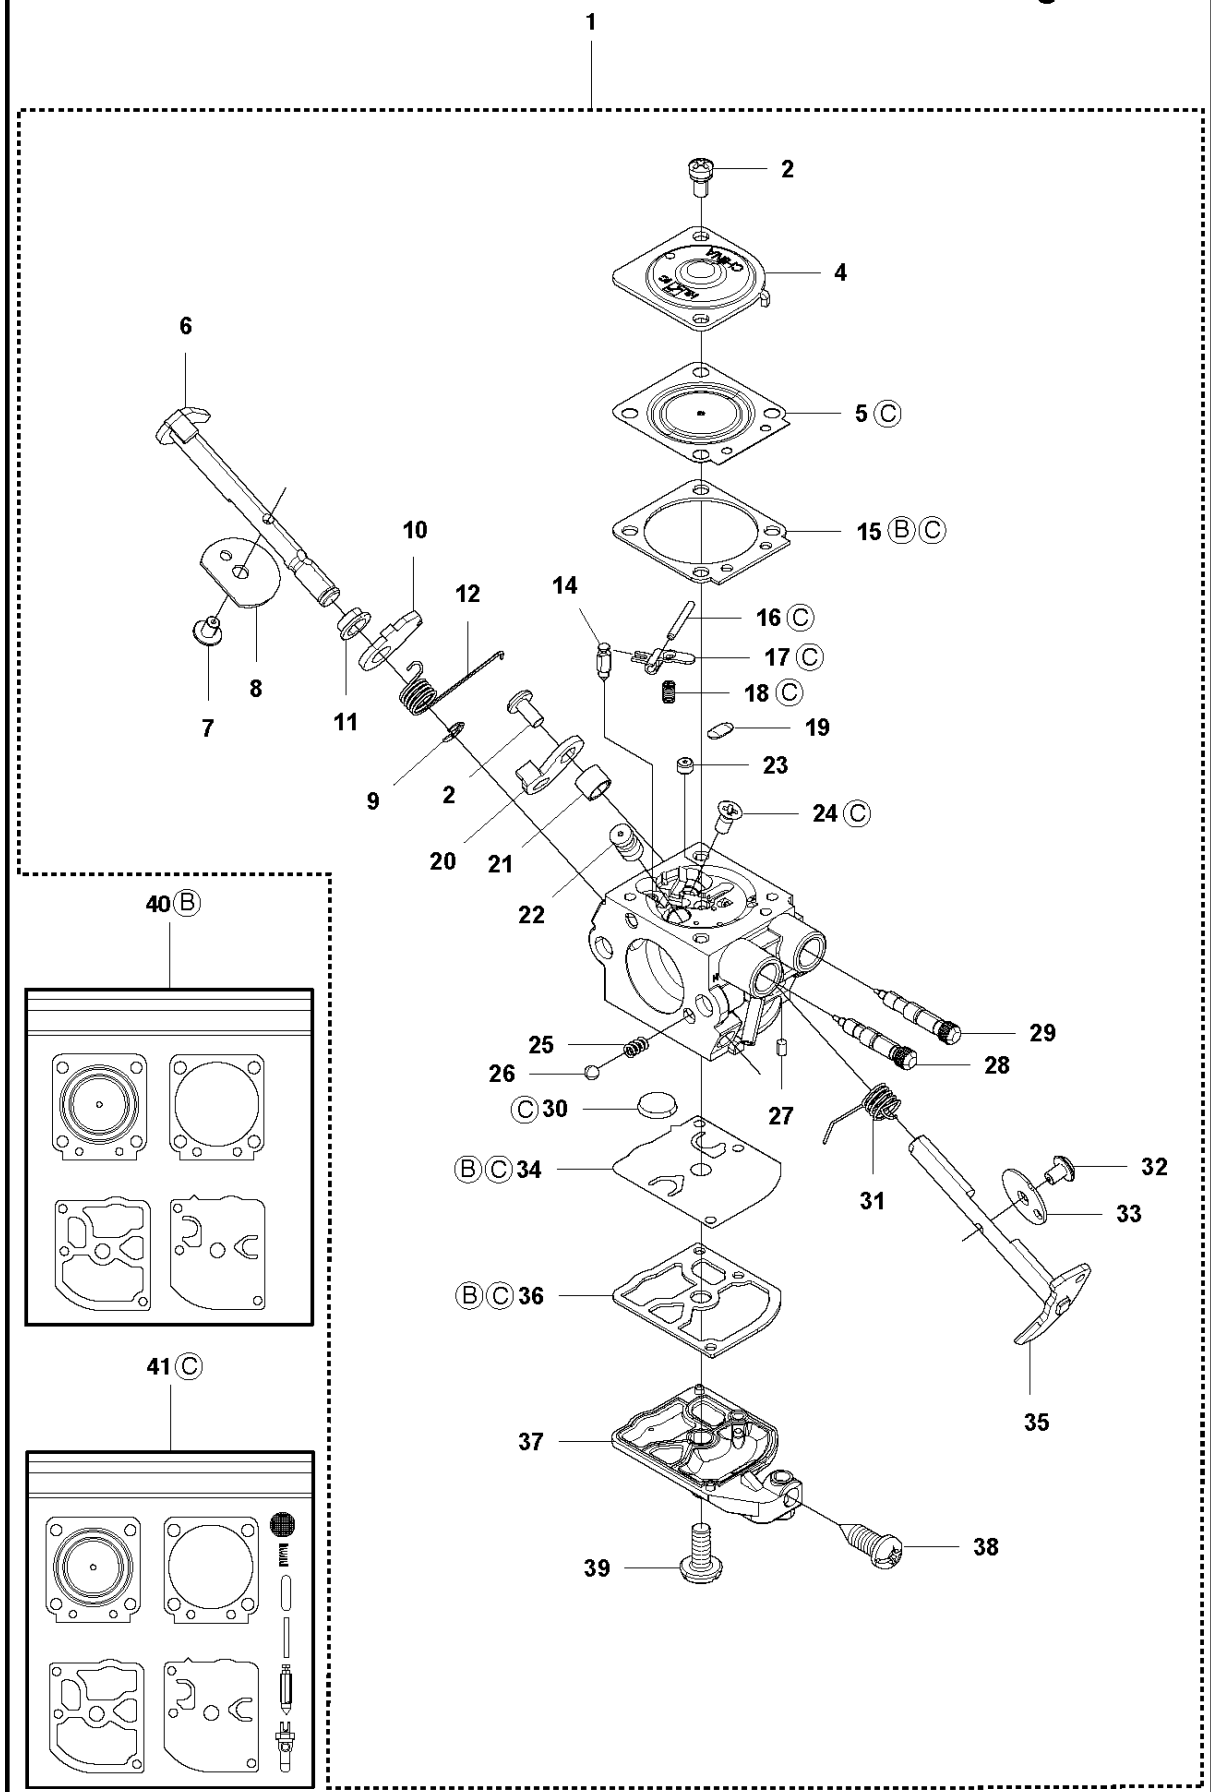

CARBURETOR (only option for US)

Hualong HQ-2

CARBURETOR

323 R, 2006-04

Ref	Part No	Description	Remark	QTY	KIT
1	576 01 98-01	CARBURETTOR	Hualong HQ-2, only option for US	1	
2	576 02 42-01	SCREW		2	1
4	576 02 36-01	COVER		1	1
5	576 02 24-01	DIAPHRAGM ASSY		1	1
6	576 02 30-01	SHAFT ASSY		1	1
7	576 02 41-01	SCREW		1	1
8	576 02 32-01	CHOKE		1	1
9	576 02 48-01	E-CLIP		1	1
10	576 02 31-01	LEVER		1	1
11	576 02 35-01	BUSHING		1	1
12	576 02 33-01	SPRING		1	1
14	576 02 01-01	VALVE		1	1
15	576 02 37-01	GASKET		1	1
16	576 02 03-01	PIN		1	1
17	576 02 04-01	LEVER		1	1
18	576 02 05-01	SPRING		1	1
19	576 02 06-01	PLUG		1	1
20	576 02 28-01	LEVER		1	1
21	576 02 29-01	BUSHING		1	1
22	576 02 07-01	MAIN NOZZLE		1	1
23	576 02 08-01	CHECK VALVE		1	1
24	576 02 43-01	SCREW		1	1
25	576 02 34-01	SPRING		1	1
26	576 02 47-01	BALL		1	1
27	576 02 23-01	BAR		1	1
28	576 02 10-01	NEEDLE		1	1
29	576 02 11-01	NEEDLE		1	1
30	576 02 15-01	SCREEN		1	1
31	576 02 27-01	SPRING		1	1
32	576 02 40-01	SCREW		1	1
33	576 02 26-01	THROTTLE		1	1
34	576 02 39-01	DIAPHRAGM PUMP		1	1
35	576 02 25-01	SHAFT ASSY		1	1
36	576 02 38-01	GASKET		1	1
37	576 02 20-01	COVER		1	1
38	576 02 22-01	SCREW		1	1
39	576 02 44-01	SCREW		1	1
40	581 74 35-01	GASKET KIT		1	1
41	581 74 37-01	REPAIR KIT		1	1