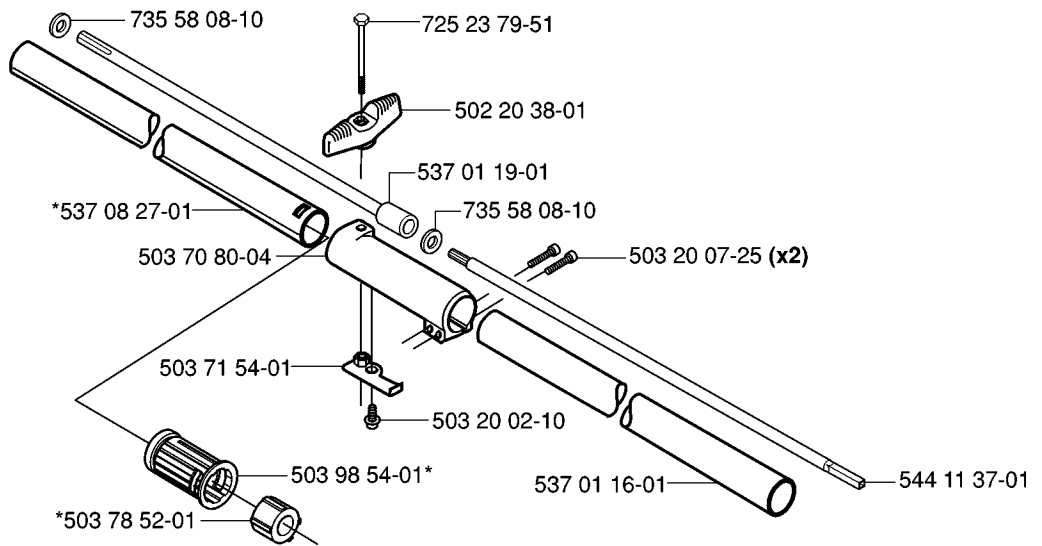

D 326LDx
*compl 537 07 99-01

537 29 48-01 503 79 56-01