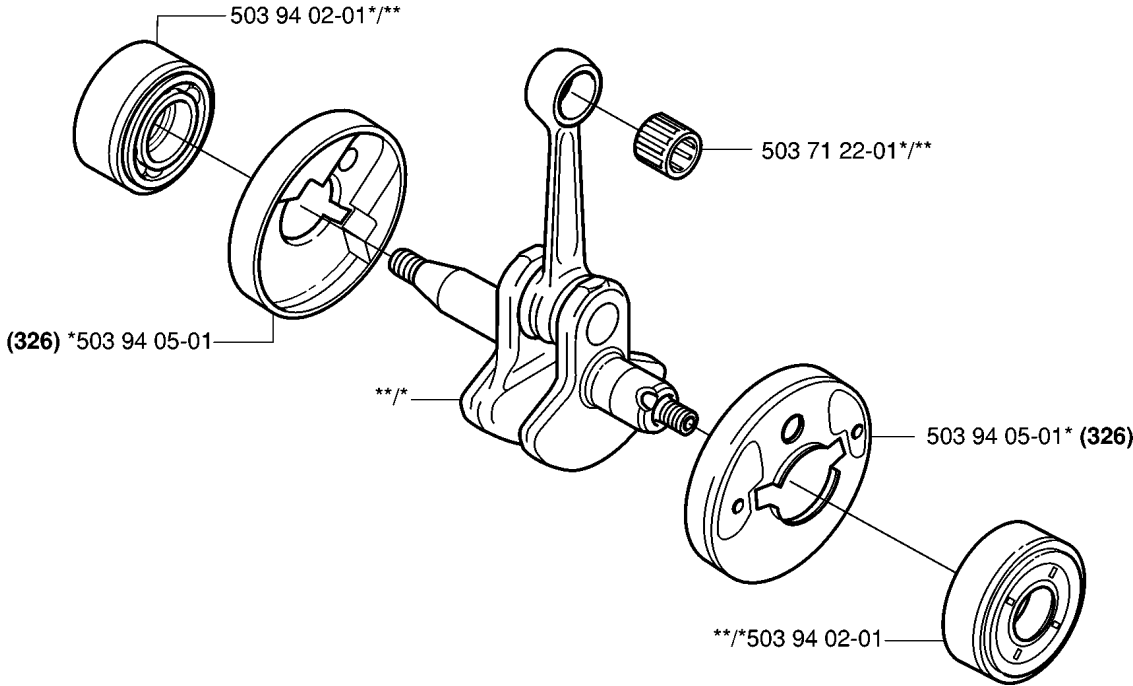

T *compl 503 85 24-74 (326)
**compl 503 85 24-75 (323)