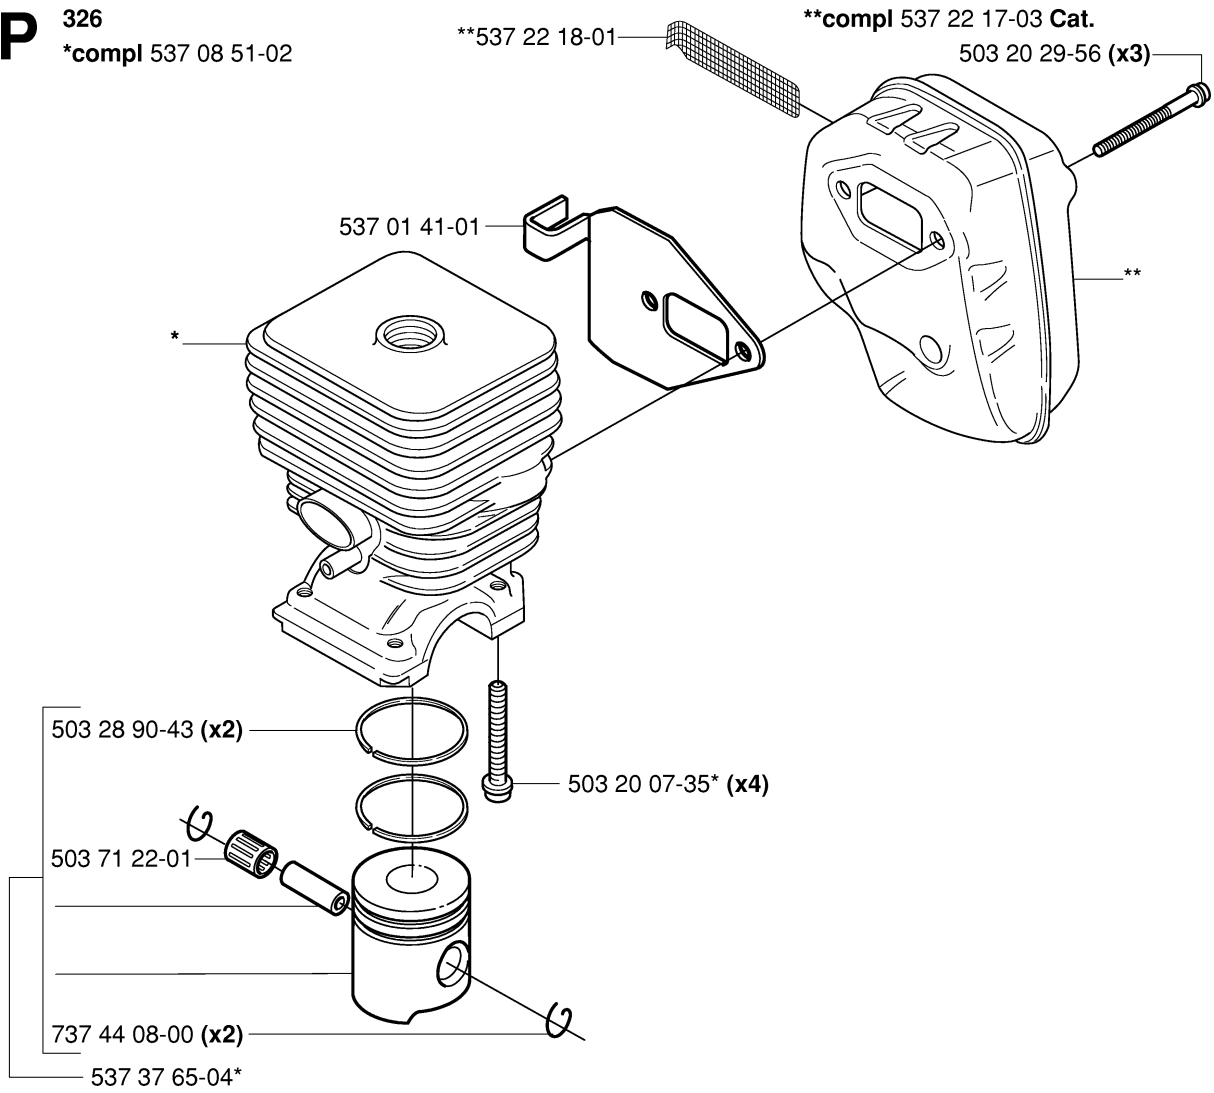

P 326
*compl 537 08 51-02