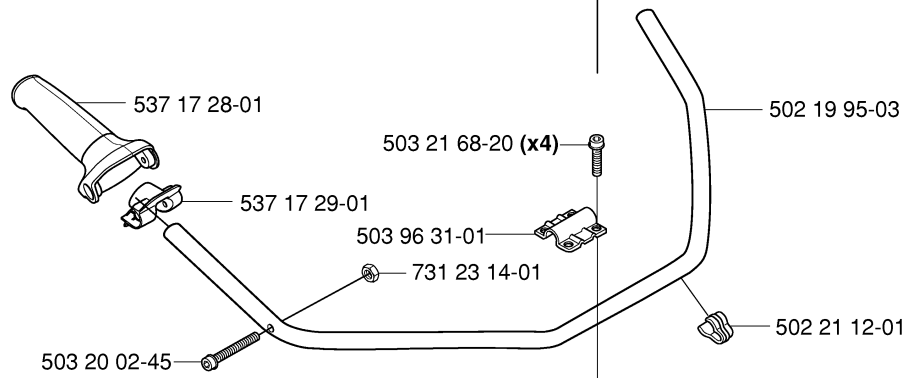

E 323R
326Rx
*compl 503 72 43-09

326Rx

323R

537 29 48-01