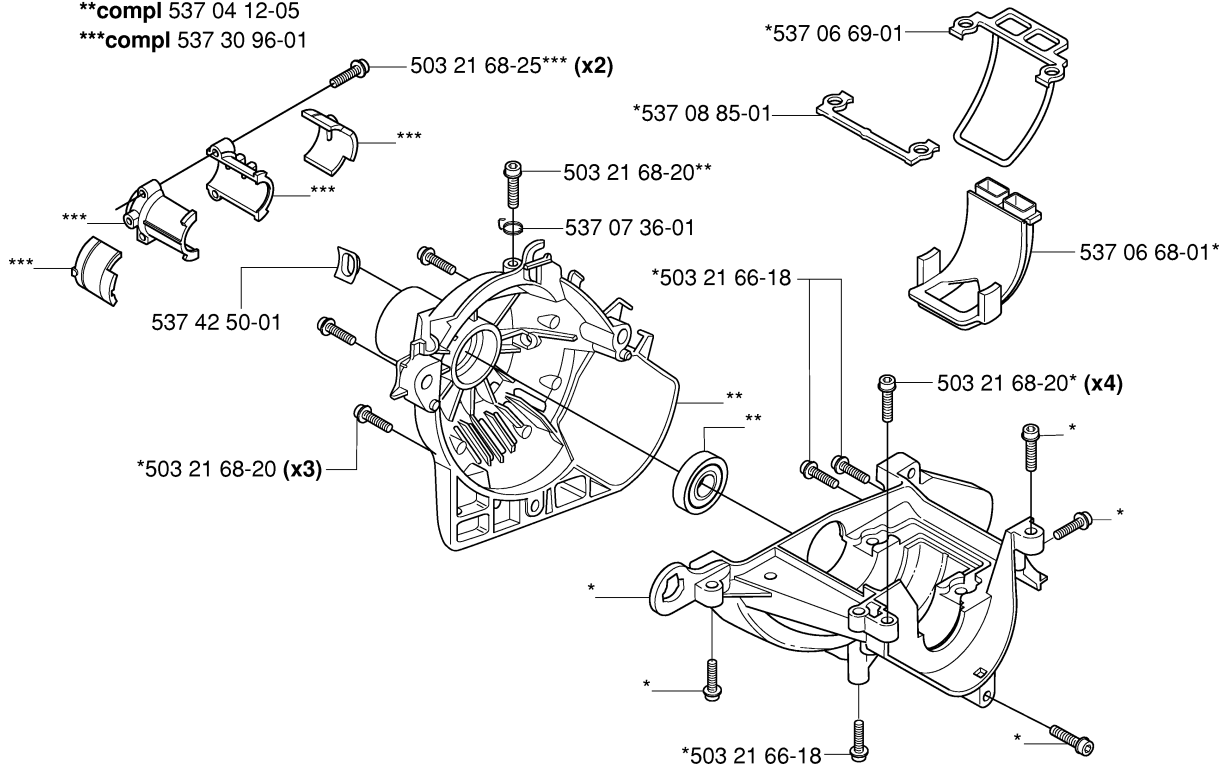

S

323

*compl 537 04 11-02
 **compl 537 04 12-03
 ***compl 537 30 96-01

CRANKCASE

323 R, 2006-04

Part No	Description	Remark	QTY KIT
503 21 66-18	SCREW IHSCCT		1
503 21 66-18	SCREW IHSCCT		1
503 21 68-20	SCREW IHSCFT		3
503 21 68-20	SCREW IHSCFT		1
503 21 68-20	SCREW IHSCFT		4
503 21 68-25	SCREW IHSCFT		2
537 04 11-02	CRANKCASE	323	1
537 04 12-03	CLUTCH COVER		1
537 07 36-01	SPRING		1
537 30 96-01	COMPRESSION SLEEVE		1
537 42 50-01	PROTECTIVE PLATE		1

Q

326

***compl** 537 08 52-01

****compl** 537 04 12-05

*****compl** 537 30 96-01

CRANKCASE

323 R, 2006-04

Part No	Description	Remark	QTY KIT
503 21 66-18	SCREW IHSCCT		1
503 21 66-18	SCREW IHSCCT		1
503 21 68-20	SCREW IHSCFT		3
503 21 68-20	SCREW IHSCFT		1
503 21 68-20	SCREW IHSCFT		4
503 21 68-25	SCREW IHSCFT		2
537 04 12-05	CLUTCH COVER		1
537 06 68-01	INSERT CRANKCASE		1
537 06 69-01	GASKET CRANKCASE		1
537 07 36-01	SPRING		1
537 08 52-01	CRANKCASE	326	1
537 08 85-01	GASKET		1
537 30 96-01	COMPRESSION SLEEVE		1
537 42 50-01	PROTECTIVE PLATE		1