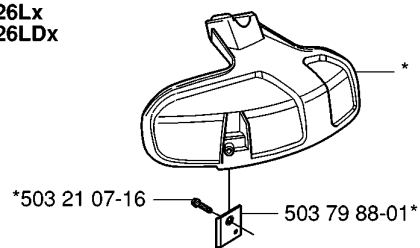

*compl 503 97 71-01
323L
326L
326Lx
326LDx