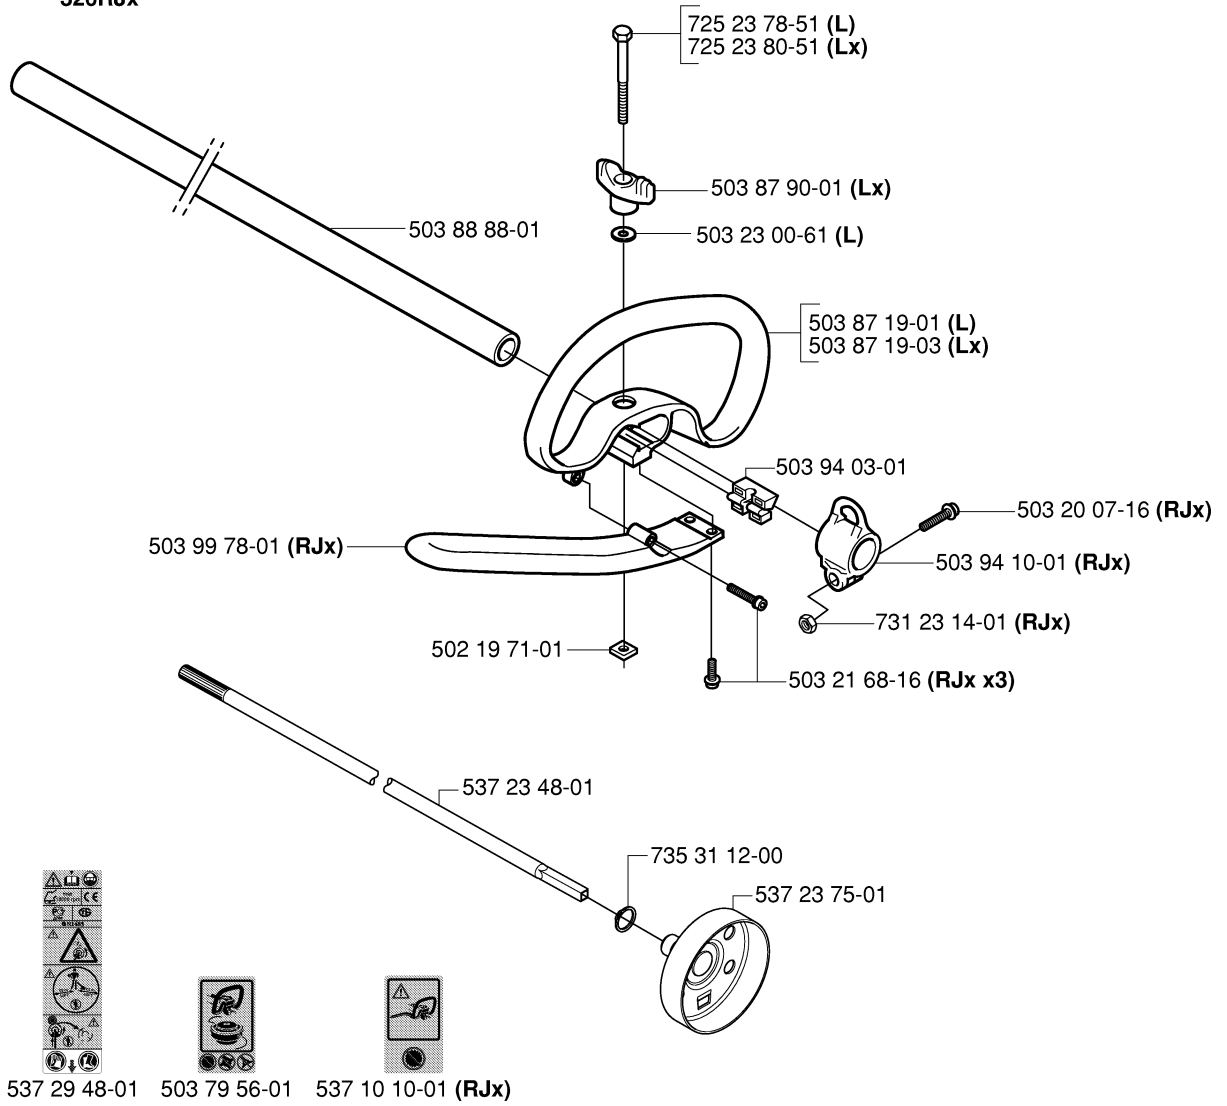

E 323R
 326Rx
 *compl 503 72 43-09

326Rx

323R

537 29 48-01

SHAFT & HANDLE

323 R, 2006-04

Part No	Description	Remark	QTY KIT
502 19 71-01	SQUARE NUT		1
502 19 95-03	HANDLEBAR		1
502 20 38-01	KNOB		1
502 21 12-01	STAPLE		1
502 21 12-01	STAPLE		1
502 21 12-01	STAPLE		1
503 20 02-45	SCREW IHSCFM		1
503 20 02-45	SCREW IHSCFM		1
503 20 07-16	SCREW IHSCFM		1
503 21 68-20	SCREW IHSCFT		4
503 21 75-25	SCREW IHSCFT		2
503 72 29-01	COVER		1
503 72 43-09	HANDLEBAR	323R 326RX	1
503 75 00-01	HANDLEBAR BRACKET		1
503 88 23-01	BRACKET		1
503 88 88-01	TUBE		1
503 94 10-01	HOOK		1
503 96 31-01	BRACKET		1
537 17 28-01	HANDLE		1
537 17 28-01	HANDLE		1
537 17 29-01	COVER		1
537 17 29-01	COVER		1
537 23 48-01	DRIVE SHAFT		1
537 23 75-01	CLUTCH DRUM ASSY		1
537 29 48-01	LABEL		1
725 23 86-51	SCREW EHHM		1
731 23 14-01	HEXAGON NUT		1
731 23 14-01	HEXAGON NUT		1
731 23 14-01	HEXAGON NUT		1
735 31 12-00	CIRCLIP		1

C 323L
326L, Lx
326RJx

SHAFT & HANDLE

323 R, 2006-04

Part No	Description	Remark	QTY KIT
502 19 71-01	SQUARE NUT		1
503 20 07-16	SCREW IHSCFM	RJX	1
503 21 68-16	SCREW IHSCF	RJX	3
503 23 00-61	WASHER	L	1
503 79 56-01	LABEL		1
503 87 19-01	HANDLE.LOOP	L	1
503 87 19-03	HANDLE	LX	1
503 87 90-01	KNOB	LX	1
503 88 88-01	TUBE		1
503 94 03-01	DISTANCE		1
503 94 10-01	HOOK	RJX	1
503 99 78-01	HANDLE	RJX	1
537 10 10-01	LABEL	RJX	1
537 23 48-01	DRIVE SHAFT		1
537 23 75-01	CLUTCH DRUM ASSY		1
537 29 48-01	LABEL	323L 326L, LX 326RJX	1
725 23 78-51	SCREW EHHM	L	1
725 23 80-51	SCREW EHHM	LX	1
731 23 14-01	HEXAGON NUT	RJX	1
735 31 12-00	CIRCLIP		1