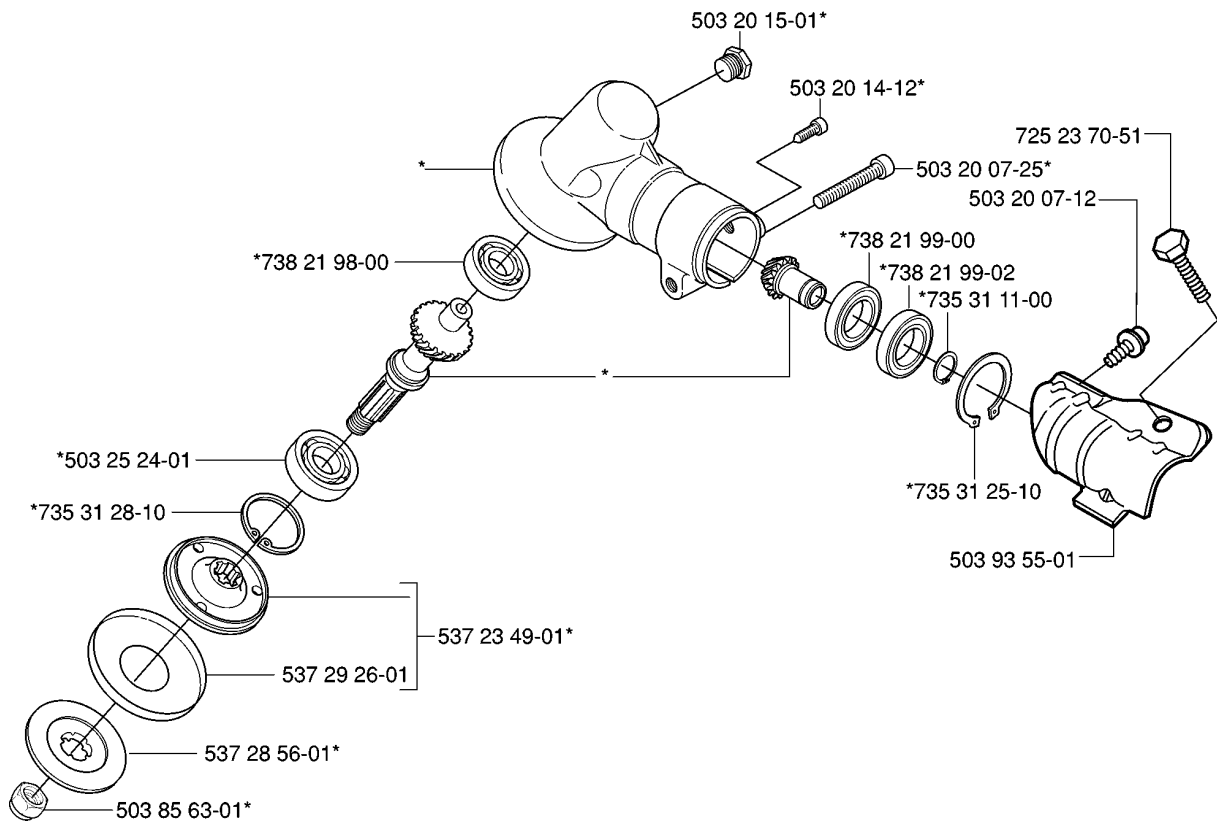

ACCESSORIES

323 R, 2006-04

Part No	Description	Remark	QTY KIT
501 60 02-03	SCREWDRIVER		1
502 02 28-02	WELT HOOK		1
502 11 46-02	SOCKET WRENCH		1
502 21 58-01	L-NYCKEL		1
502 28 59-01	STOP		1
503 73 40-01	FRONT PIECE		1
503 73 41-02	FRONT PIECE		1
503 80 17-01	GREASE	326C	1
503 97 64-01	GREASE		1
531 00 92-48	FILTER OIL		1
537 13 04-02	KNOB		1
537 21 62-01	HARNESS		1
537 21 62-02	HARNESS	USA	1
537 21 63-01	HARNESS		1
537 21 63-02	HARNESS	USA	1
537 31 29-01	TRANSPORT GUARD	200-275 MM	1
537 35 01-01	LOOP		1
537 35 36-01	LOOP		1
725 23 31-51	SCREW		1

323 R, 2006-04

Part No	Description	Remark	QTY KIT
502 27 22-01	SAW BLADE GUARD		1
503 21 07-16	SCREW IHSCCT		1
503 21 07-16	SCREW IHSCCT		1
503 21 75-16	SCREW IHSCFT		4
503 21 75-16	SCREW IHSCFT		1
503 79 88-01	BLADE		1
503 79 88-01	BLADE		1
503 93 42-02	COMBI GUARD	323R 326RX	1
503 97 71-01	TRIMMER GUARD	323L 326L 326LX 326LDX	1
530 05 22-86	LINE LIMITER		1
537 02 61-01	TRIMMER GUARD	326C	1
537 04 75-01	CLAMP		1
537 29 34-01	ADAPTER		1
537 29 95-01	SAW BLADE GUARD	323R 326RX	1
725 23 68-71	SCREW EHHM		2

A *compl 537 19 92-02

BEVEL GEAR

323 R, 2006-04

Part No	Description	Remark	QTY KIT
503 20 07-12	SCREW IHSCFM		1
503 20 07-25	SCREW IHSCFM		1
503 20 14-12	SCREW IHSCFMO		1
503 20 15-01	SCREW IHHM		1
503 25 24-01	BALL BEARING		1
503 85 63-01	NUT		1
503 93 55-01	CLAMP.GUARD		1
537 19 92-02	BEVEL GEAR ASSY		1
537 23 49-01	DRIVER ASSY		1
537 28 56-01	SUPPORT FLANGE		1
537 29 26-01	CUP		1
725 23 70-51	SCREW		1
735 31 11-00	CIRCLIP		1
735 31 25-10	CIRCLIP		1
735 31 28-10	CIRCLIP		1
738 21 98-00	BALL BEARING		1
738 21 99-00	BALL BEARING		1
738 21 99-02	BALL BEARING		1