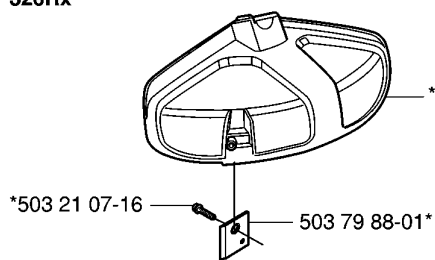

*compl 503 93 42-02
323R
326Rx