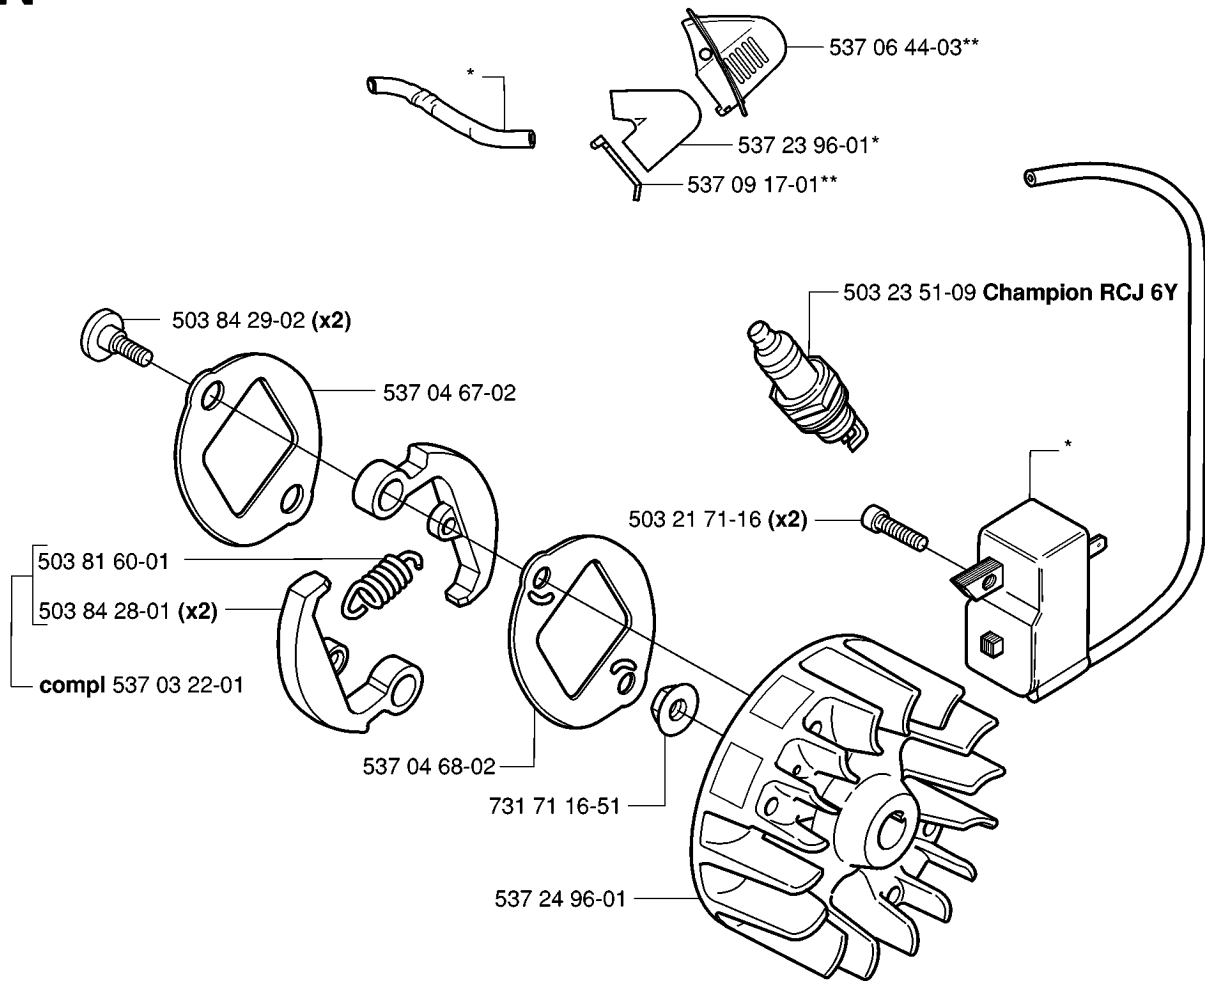

N *compl 537 41 87-01

**compl 537 06 33-02 (326)