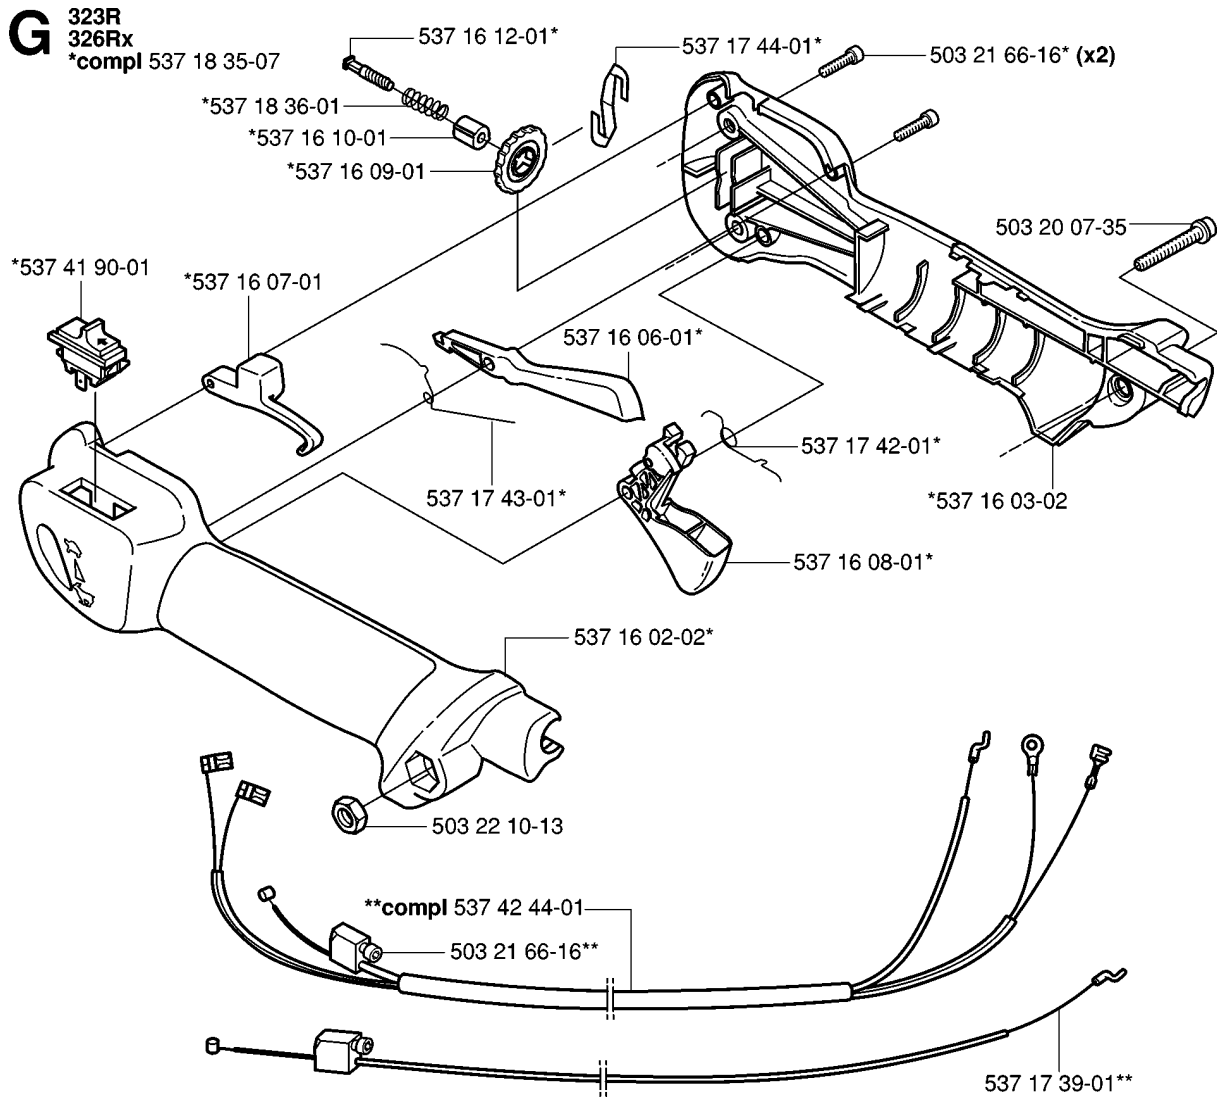

HANDLE & CONTROLS

323 R, 2006-04

Part No	Description	Remark	QTY KIT
503 20 07-35	SCREW IHSCFM		1
503 21 66-16	SCREW IHSCT		1
503 21 66-16	SCREW IHSCT		2
503 22 10-13	HEXAGON NUT		1
537 16 02-02	HANDLE HALF	Replaced by 537 18 35-07 HANDLE SYSTEM cpl	1
537 16 02-09	HANDLE HALF	Without hole for Steering wheel assy	1
537 16 03-02	HANDLE HALF		1
537 16 06-01	THROTTLE LOCKOUT		1
537 16 07-01	STARTER THROTTLE LOC		1
537 16 08-01	THROTTLE TRIGGER		1
537 16 09-01	STEERING WHEEL	Does not fit with HANDLE HALF 537 16 02-09	1
537 16 10-01	HUB	Does not fit with HANDLE HALF 537 16 02-09	1
537 16 12-01	SCREW	Does not fit with HANDLE HALF 537 16 02-09	1
537 17 39-01	THROTTLE WIRE ASSY		1
537 17 42-01	SPRING THROTTLE TRIG		1
537 17 43-01	SPRING		1
537 17 44-01	SPRING	Does not fit with HANDLE HALF 537 16 02-09	1
537 18 35-07	HANDLE SYSTEM	323R 326RX	1
537 18 36-01	SPRING	Does not fit with HANDLE HALF 537 16 02-09	1
537 41 90-01	SWITCH		1
537 42 44-01	WIRING ASSY		1