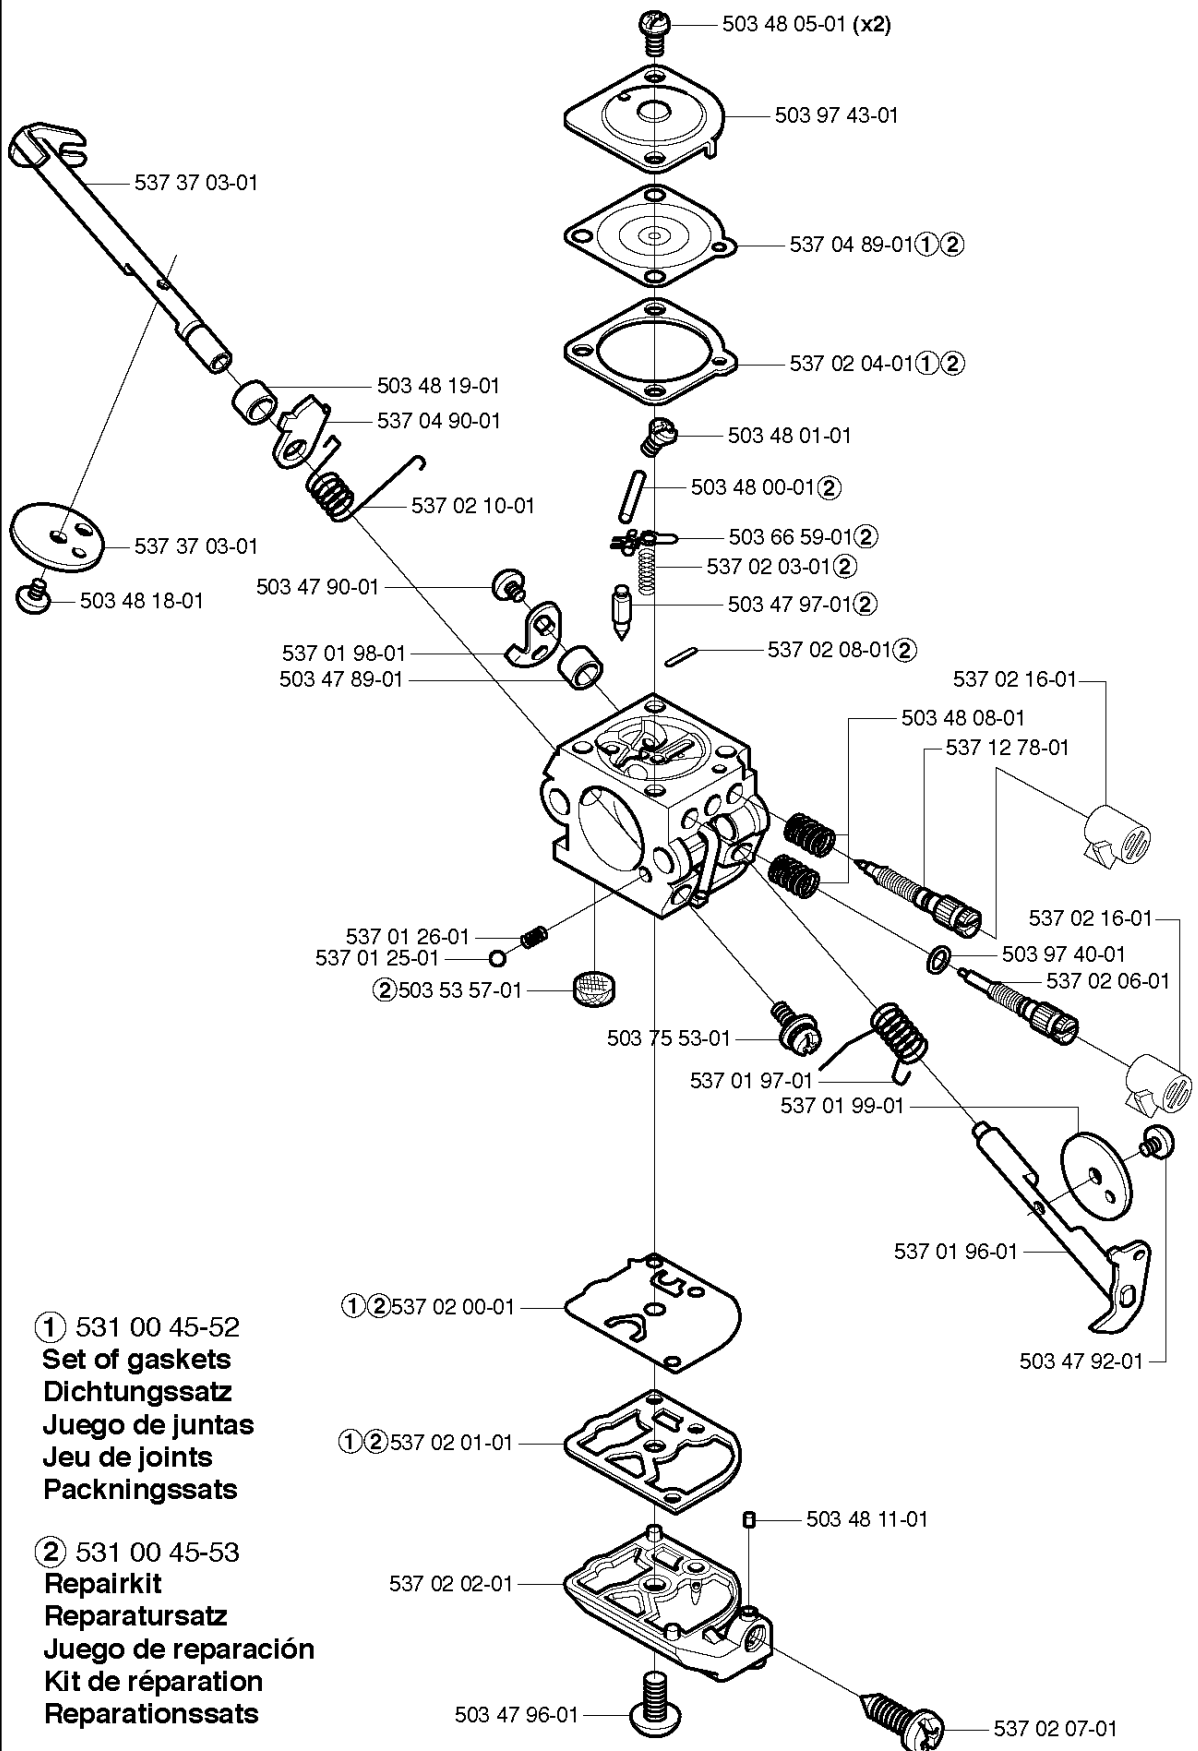

V compl 503 28 34-01 Zama C1Q-EL24
(Not for US)

Zama C1Q-EL24

(1) 531 00 45-52
Set of gaskets
Dichtungssatz
Juego de juntas
Jeu de joints
Packningssats

(2) 531 00 45-53
Repairkit
Reparaturatz
Juego de reparación
Kit de réparation
Reparationssats