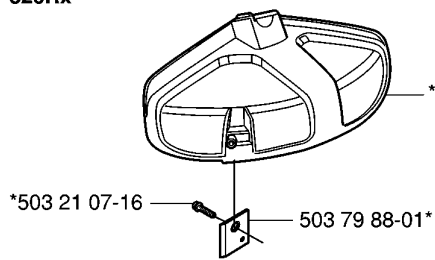

***compl 503 93 42-02
323R
326Rx**