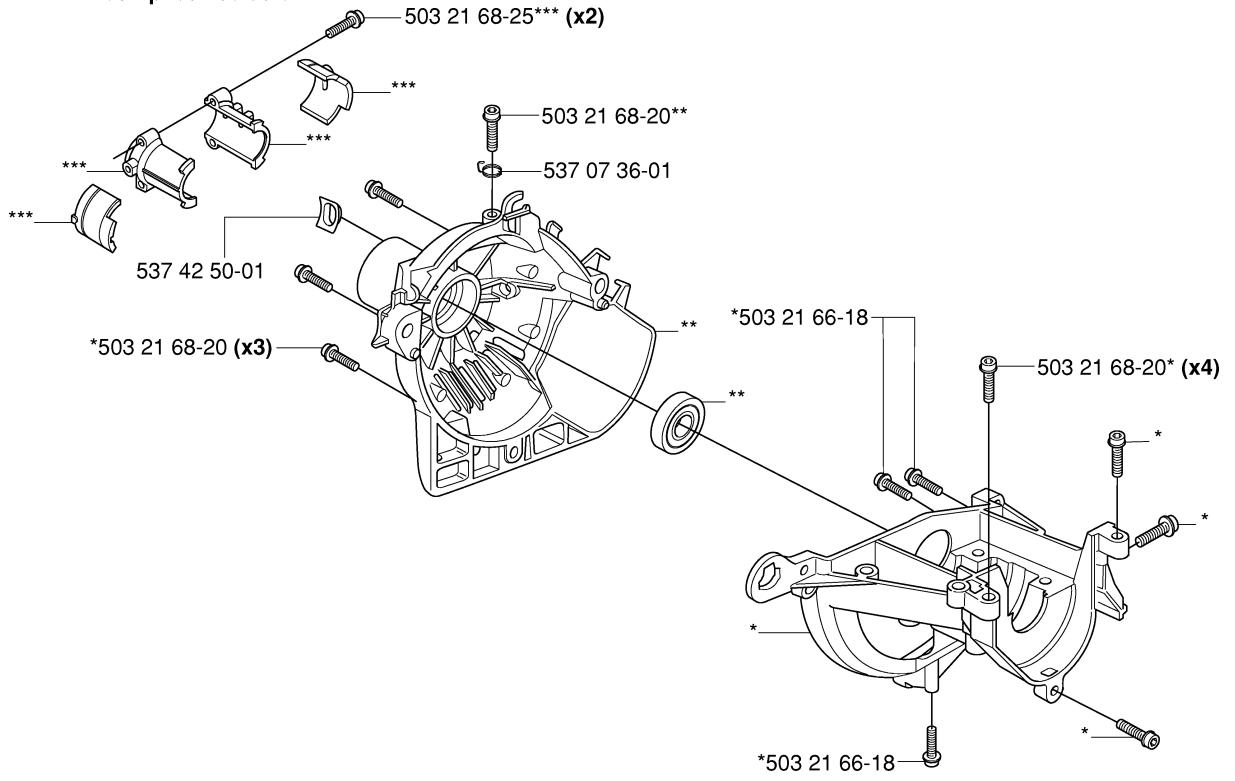

CARBURETOR, NOT FOR US

326 C, 2006-04

Part No	Description	Remark	QTY KIT
503 28 34-01	CARBURETTOR	ZAMA C1Q-EL24	1
503 47 89-01	COLLAR		1
503 47 90-01	SCREW		1
503 47 92-01	SCREW		1
503 47 96-01	SCREW		1
503 47 97-01	VALVE	531 00 45-53 REPAIRKIT	1
503 48 00-01	PIN RETAINING SCREW	531 00 45-53 REPAIRKIT	1
503 48 01-01	SCREW		1
503 48 05-01	SCREW		2
503 48 08-01	SPRING		1
503 48 11-01	PIECE		1
503 48 18-01	SCREW		1
503 48 19-01	COLLAR		1
503 53 57-01	STRAINER	531 00 45-53 REPAIRKIT	1
503 66 59-01	LEVER	531 00 45-53 REPAIRKIT	1
503 75 53-01	SCREW		1
503 97 40-01	WASHER		1
503 97 43-01	COVER		1
531 00 45-52	GASKET KIT		1
531 00 45-53	SET		1
537 01 25-01	BALL		1
537 01 26-01	SPRING		1
537 01 96-01	SHAFT ASSY		1
537 01 97-01	SPRING		1
537 01 98-01	LEVER		1
537 01 99-01	VALVE		1
537 02 00-01	DIAPHRAGM PUMP	531 00 45-52 SET OF GASKETS 531 00 45-53 REPAIRKIT	1
537 02 01-01	GASKET	531 00 45-52 SET OF GASKETS 531 00 45-53 REPAIRKIT	1
537 02 02-01	COVER		1
537 02 03-01	SPRING	531 00 45-53 REPAIRKIT	1
537 02 04-01	GASKET	531 00 45-52 SET OF GASKETS 531 00 45-53 REPAIRKIT	1
537 02 06-01	SCREW		1
537 02 07-01	SCREW		1
537 02 08-01	PLUG	531 00 45-53 REPAIRKIT	1
537 02 10-01	SPRING		1
537 02 16-01	LIMITER CAP		1
537 02 16-01	LIMITER CAP		1
537 04 89-01	DIAPHRAGM	531 00 45-52 SET OF GASKETS 531 00 45-53 REPAIRKIT	1
537 04 90-01	LEVER		1
537 12 78-01	SCREW		1
537 37 03-01	VALVE		1
537 37 03-01	VALVE		1

S

323

*compl 537 04 11-02
**compl 537 04 12-03
***compl 537 30 96-01

CRANKCASE

326 C, 2006-04

Part No	Description	Remark	QTY KIT
503 21 66-18	SCREW IHSCCT		1
503 21 66-18	SCREW IHSCCT		1
503 21 68-20	SCREW IHSCFT		3
503 21 68-20	SCREW IHSCFT		1
503 21 68-20	SCREW IHSCFT		4
503 21 68-25	SCREW IHSCFT		2
537 04 11-02	CRANKCASE	323	1
537 04 12-03	CLUTCH COVER		1
537 07 36-01	SPRING		1
537 30 96-01	COMPRESSION SLEEVE		1
537 42 50-01	PROTECTIVE PLATE		1