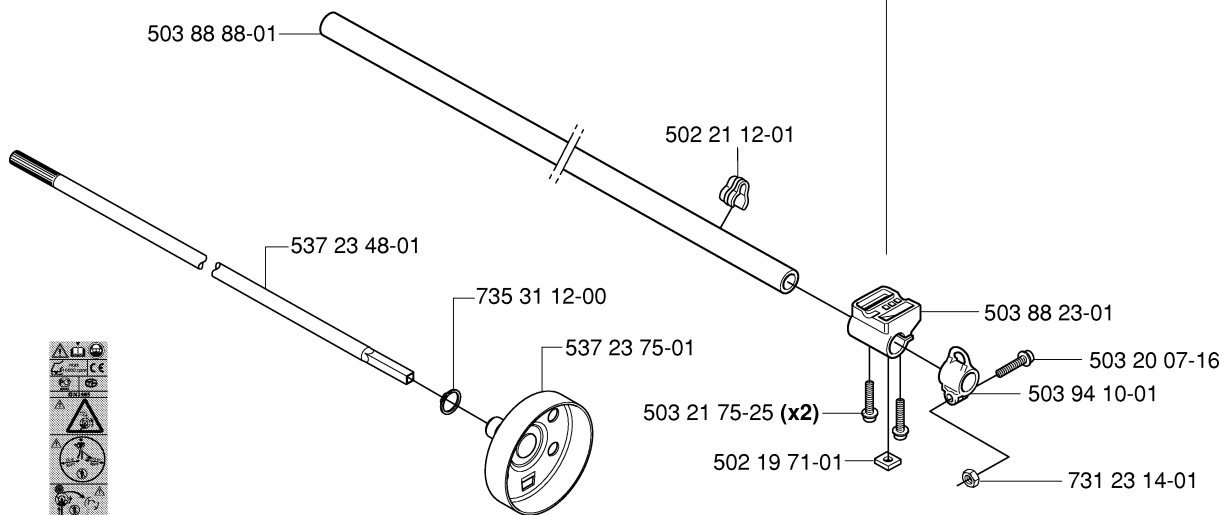

E 323R
326Rx
*compl 503 72 43-09

326Rx

323R