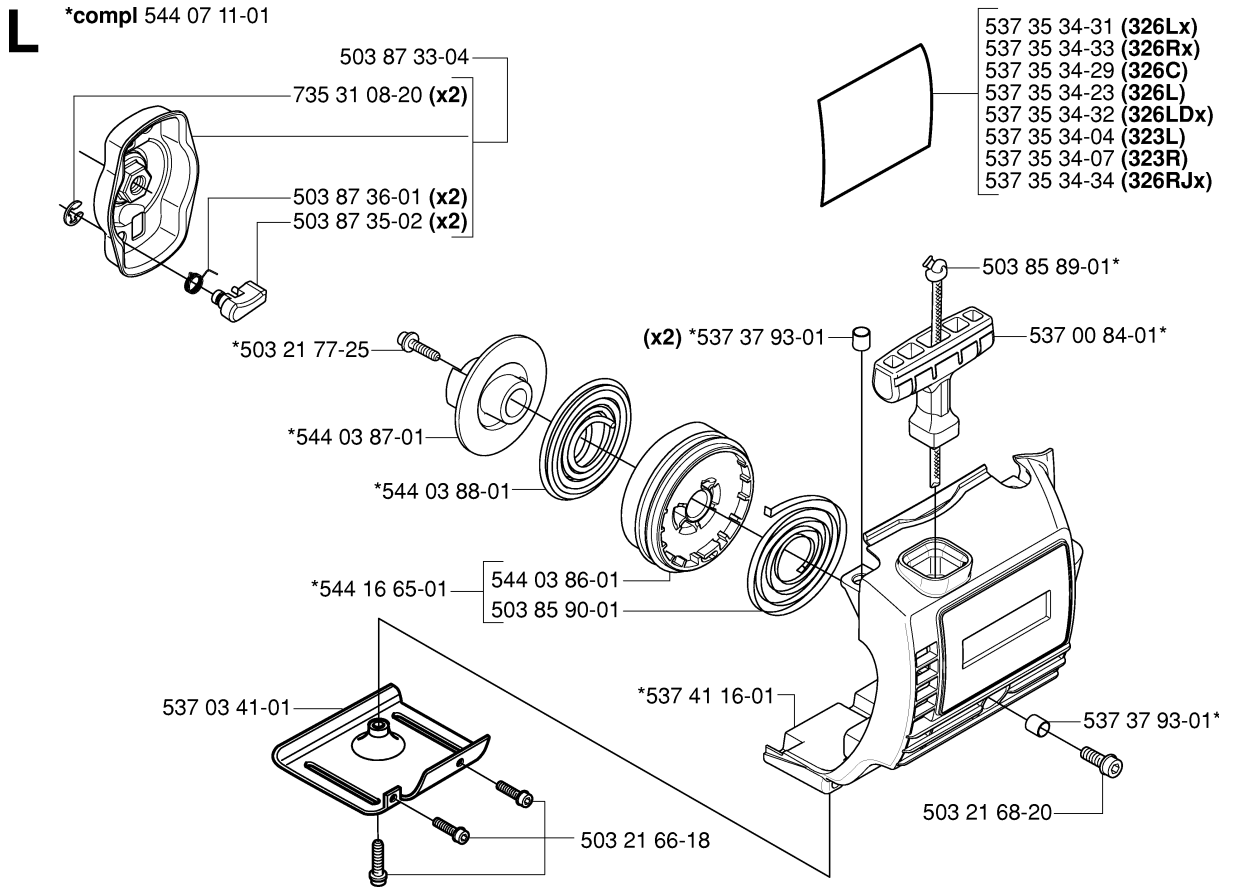

B 326C

537 29 48-02

503 79 56-01

SHAFT & HANDLE

326 C, 2006-04

Part No	Description	Remark	QTY KIT
503 21 98-25	SCREW		1
503 21 98-35	SCREW		1
503 22 26-01	NUT		1
503 79 56-01	LABEL		1
530 03 85-99	BRACKET		1
530 05 38-00	SHAFT		1
530 09 45-43	DRIVER		1
537 07 37-01	SPACING TUBE		1
537 07 68-03	HANDLE		1
537 21 45-01	DRIVE SHAFT		1
537 23 75-01	CLUTCH DRUM ASSY		1
537 29 48-02	LABEL	326C	1
731 23 16-01	HEXAGON NUT		1
735 31 12-00	CIRCLIP		1