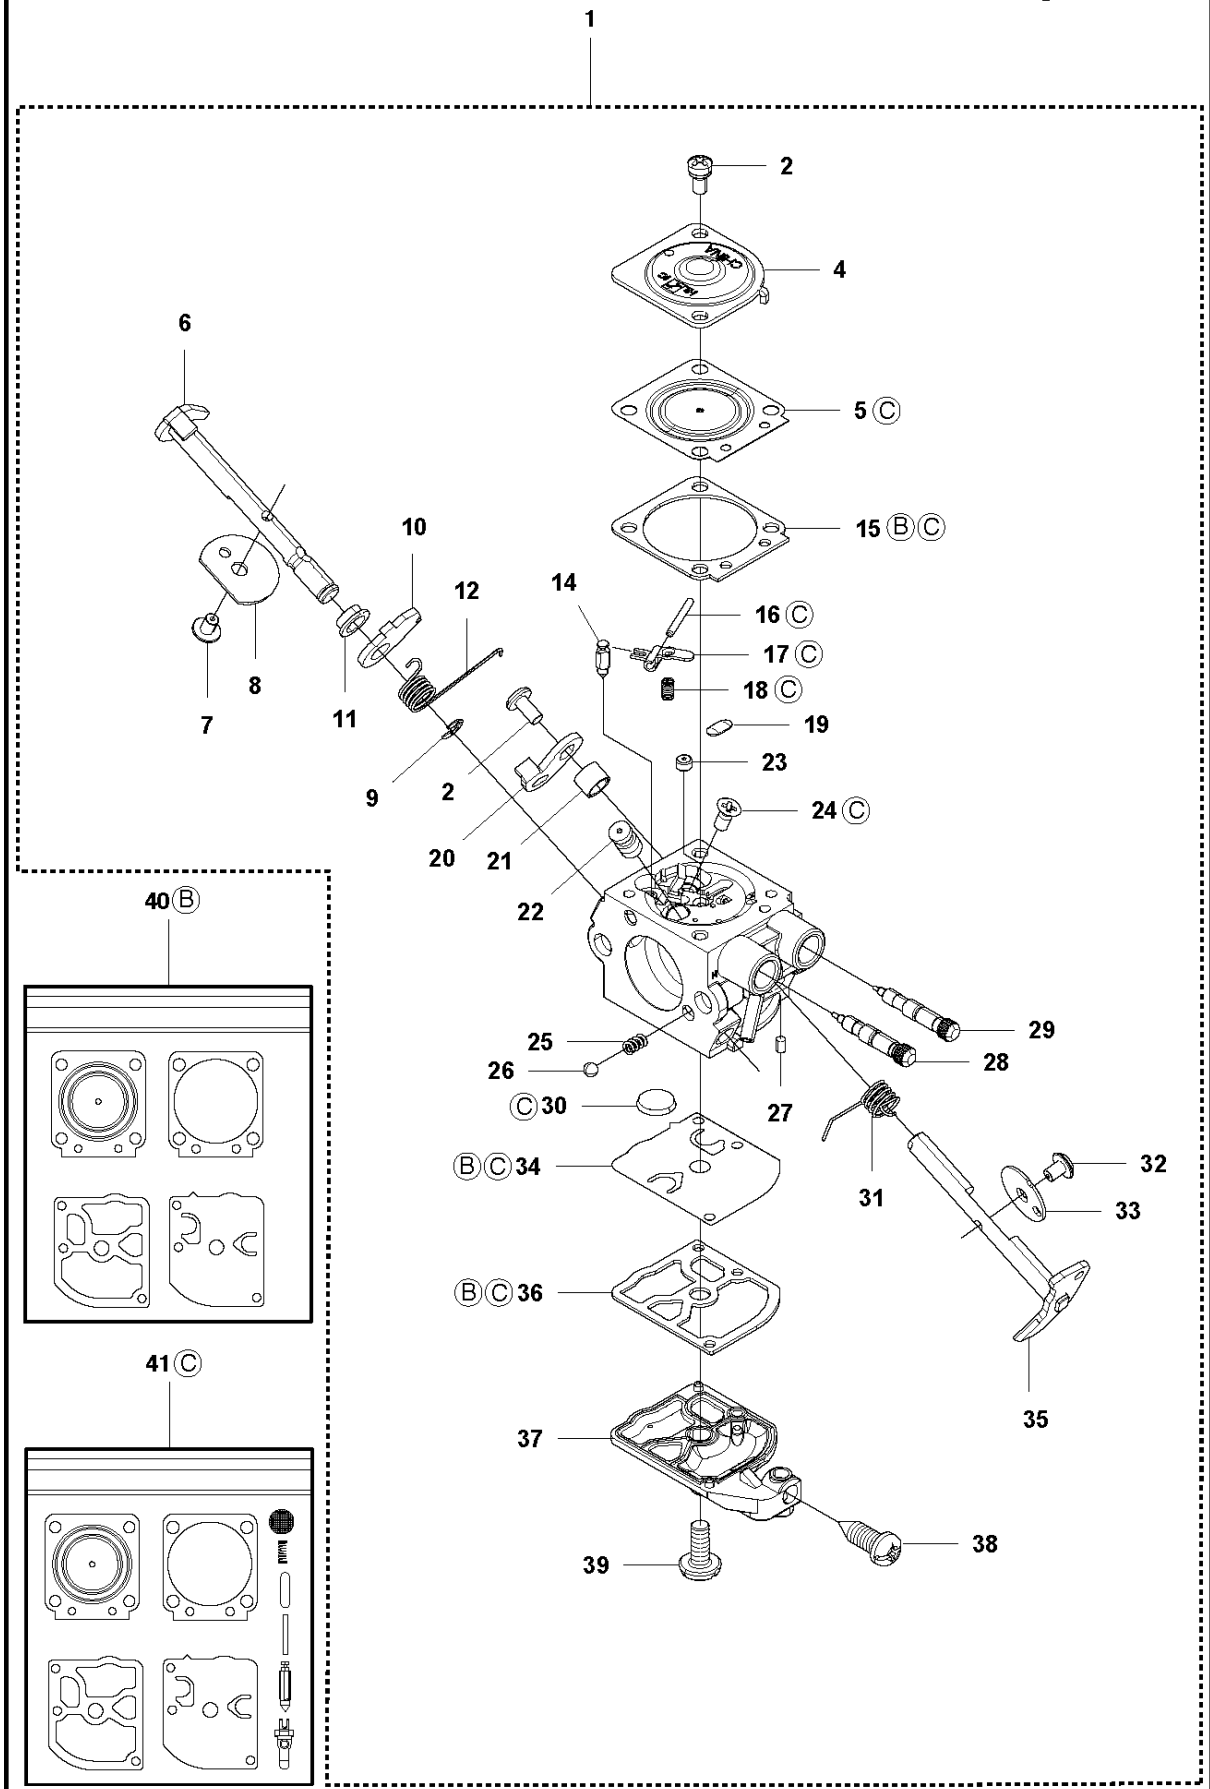

CARBURETOR (only option for US)

Hualong HQ-2

CARBURETOR

326 C, 2006-04

Ref	Part No	Description	Remark	QTY	KIT
1	576 01 98-01	CARBURETTOR	Hualong HQ-2, only option for US	1	
2	576 02 42-01	SCREW		2	1
4	576 02 36-01	COVER		1	1
5	576 02 24-01	DIAPHRAGM ASSY		1	1
6	576 02 30-01	SHAFT ASSY		1	1
7	576 02 41-01	SCREW		1	1
8	576 02 32-01	CHOKE		1	1
9	576 02 48-01	E-CLIP		1	1
10	576 02 31-01	LEVER		1	1
11	576 02 35-01	BUSHING		1	1
12	576 02 33-01	SPRING		1	1
14	576 02 01-01	VALVE		1	1
15	576 02 37-01	GASKET		1	1
16	576 02 03-01	PIN		1	1
17	576 02 04-01	LEVER		1	1
18	576 02 05-01	SPRING		1	1
19	576 02 06-01	PLUG		1	1
20	576 02 28-01	LEVER		1	1
21	576 02 29-01	BUSHING		1	1
22	576 02 07-01	MAIN NOZZLE		1	1
23	576 02 08-01	CHECK VALVE		1	1
24	576 02 43-01	SCREW		1	1
25	576 02 34-01	SPRING		1	1
26	576 02 47-01	BALL		1	1
27	576 02 23-01	BAR		1	1
28	576 02 10-01	NEEDLE		1	1
29	576 02 11-01	NEEDLE		1	1
30	576 02 15-01	SCREEN		1	1
31	576 02 27-01	SPRING		1	1
32	576 02 40-01	SCREW		1	1
33	576 02 26-01	THROTTLE		1	1
34	576 02 39-01	DIAPHRAGM PUMP		1	1
35	576 02 25-01	SHAFT ASSY		1	1
36	576 02 38-01	GASKET		1	1
37	576 02 20-01	COVER		1	1
38	576 02 22-01	SCREW		1	1
39	576 02 44-01	SCREW		1	1
40	581 74 35-01	GASKET KIT		1	1
41	581 74 37-01	REPAIR KIT		1	1