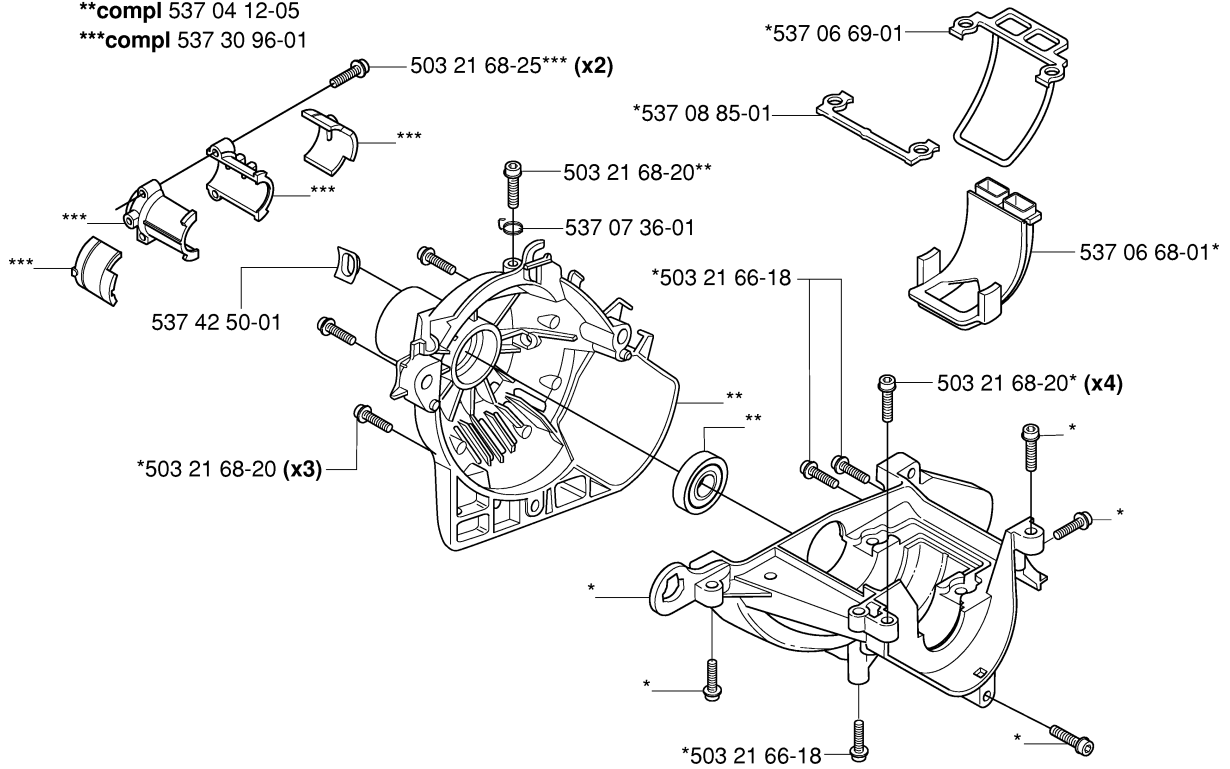

S

323

*compl 537 04 11-02
**compl 537 04 12-03
***compl 537 30 96-01

CRANKCASE

326 C, 2006-04

Part No	Description	Remark	QTY KIT
503 21 66-18	SCREW IHSCCT		1
503 21 66-18	SCREW IHSCCT		1
503 21 68-20	SCREW IHSCFT		3
503 21 68-20	SCREW IHSCFT		1
503 21 68-20	SCREW IHSCFT		4
503 21 68-25	SCREW IHSCFT		2
537 04 11-02	CRANKCASE	323	1
537 04 12-03	CLUTCH COVER		1
537 07 36-01	SPRING		1
537 30 96-01	COMPRESSION SLEEVE		1
537 42 50-01	PROTECTIVE PLATE		1

Q

326

***compl** 537 08 52-01

****compl** 537 04 12-05

*****compl** 537 30 96-01

CRANKCASE

326 C, 2006-04

Part No	Description	Remark	QTY KIT
503 21 66-18	SCREW IHSCCT		1
503 21 66-18	SCREW IHSCCT		1
503 21 68-20	SCREW IHSCFT		3
503 21 68-20	SCREW IHSCFT		1
503 21 68-20	SCREW IHSCFT		4
503 21 68-25	SCREW IHSCFT		2
537 04 12-05	CLUTCH COVER		1
537 06 68-01	INSERT CRANKCASE		1
537 06 69-01	GASKET CRANKCASE		1
537 07 36-01	SPRING		1
537 08 52-01	CRANKCASE	326	1
537 08 85-01	GASKET		1
537 30 96-01	COMPRESSION SLEEVE		1
537 42 50-01	PROTECTIVE PLATE		1