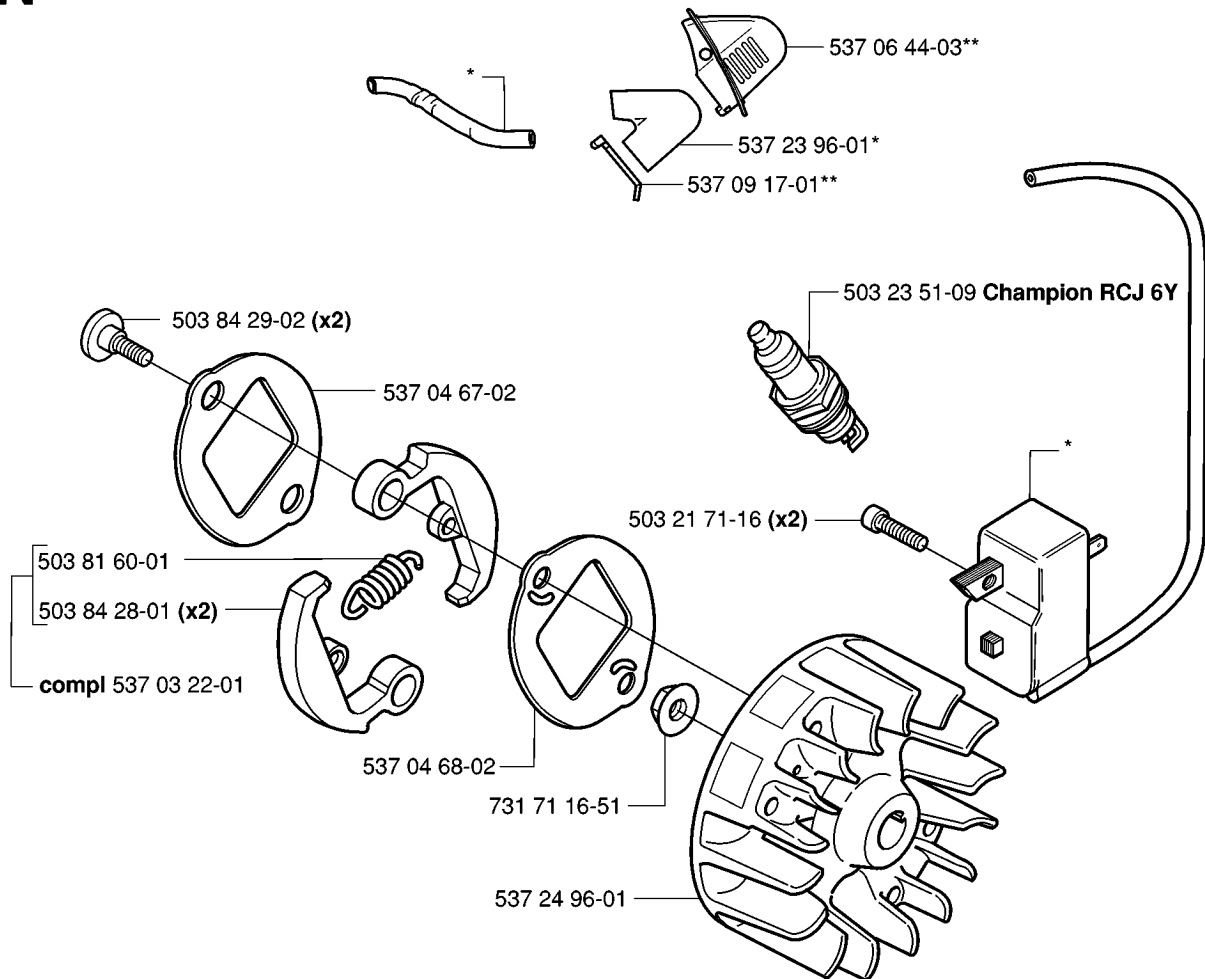

HANDLE & CONTROLS

326 C, 2006-04

Part No	Description	Remark	QTY KIT
503 21 66-18	SCREW IHSCT		5
503 85 29-02	HANDLE	323L 326C, L, LX, LDX, RJX	1
503 87 79-03	THROTTLE TRIGGER		1
503 87 80-01	THROTTLE LOCKOUT		1
503 91 81-01	THROTTLE LEVER		1
503 96 13-01	SCREW		1
503 96 13-01	SCREW		1
503 96 14-01	ABSORBER	L, LX, LDX	1
503 99 55-01	HANDLE HALF	C, L	1
503 99 55-02	HANDLE HALF	LX, LDX	1
503 99 56-01	HANDLE HALF	C, L	1
503 99 56-02	HANDLE HALF	LX, LDX	1
537 01 13-01	RECOIL SPRING		1
537 07 39-02	ANTIVIBRATION ELEMENT	C	1
537 41 42-01	SHORT CIRCUIT CABLE		1
537 41 90-01	SWITCH		1
544 17 17-01	THROTTLE WIRE ASSY		1
740 42 06-00	O-RING		1
740 42 06-00	O-RING		1

Y Duo Balance
*compl 537 27 57-01
*compl 537 27 57-03 US

HARNESS

326 C, 2006-04

Part No	Description	Remark	QTY KIT
502 02 28-01	HARNESS		1
502 02 29-02	HARNESS		1
502 02 30-02	HARNESS		1
502 02 38-01	HARNESS		1
503 99 61-01	HARNESS		1
503 99 61-01	HARNESS		3
503 99 61-01	HARNESS		1
503 99 61-01	HARNESS		1
503 99 61-03	BAND		1
503 99 61-03	BAND		1
537 11 35-01	RETAINER		1
537 17 54-01	HARNESS		3
537 27 57-01	HARNESS	DUO BALANCE	1
537 27 57-03	HARNESS	US	1
537 27 59-01	HIP PAD		1
537 27 59-01	HIP PAD		1
537 28 83-01	FRONT PIECE		1
537 28 84-01	FRONT PIECE		1
735 31 09-20	HARNESS		1

N *compl 537 41 87-01

**compl 537 06 33-02 (326)

IGNITION SYSTEM

326 C, 2006-04

Part No	Description	Remark	QTY KIT
503 21 71-16	SCREW IHSCT		2
503 23 51-09	SPARK PLUG	CHAMPION RCJ 6Y	1
503 81 60-01	CLUTCH SPRING		1
503 84 28-01	CLUTCH SHOE		2
503 84 29-02	SCREW		2
537 03 22-01	CLUTCH ASSY		1
537 04 67-02	WASHER		1
537 04 68-02	WASHER		1
537 06 33-02	COVER	326	1
537 06 44-03	COVER		1
537 09 17-01	SECURING PLATE		1
537 23 96-01	SPARK PLUG CAP		1
537 24 96-01	FLYWHEEL		1
537 41 87-01	ELECTRONIC MODULE		1
731 71 16-51	HEXAGON NUT FLANGE		1