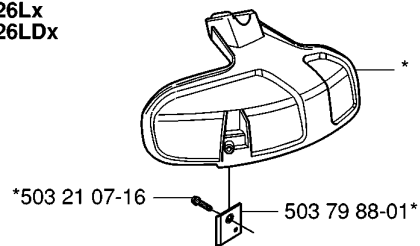

ACCESSORIES

326 C, 2006-04

Part No	Description	Remark	QTY KIT
502 27 22-01	SAW BLADE GUARD		1
503 21 07-16	SCREW IHSC T		1
503 21 07-16	SCREW IHSC T		1
503 21 75-16	SCREW IHSC FT		4
503 21 75-16	SCREW IHSC FT		1
503 79 88-01	BLADE		1
503 79 88-01	BLADE		1
503 93 42-02	COMBI GUARD	323R 326RX	1
503 97 71-01	TRIMMER GUARD	323L 326L 326LX 326LDX	1
530 05 22-86	LINE LIMITER		1
537 02 61-01	TRIMMER GUARD	326C	1
537 04 75-01	CLAMP		1
537 29 34-01	ADAPTER		1
537 29 95-01	SAW BLADE GUARD	323R 326RX	1
725 23 68-71	SCREW EHHM		2