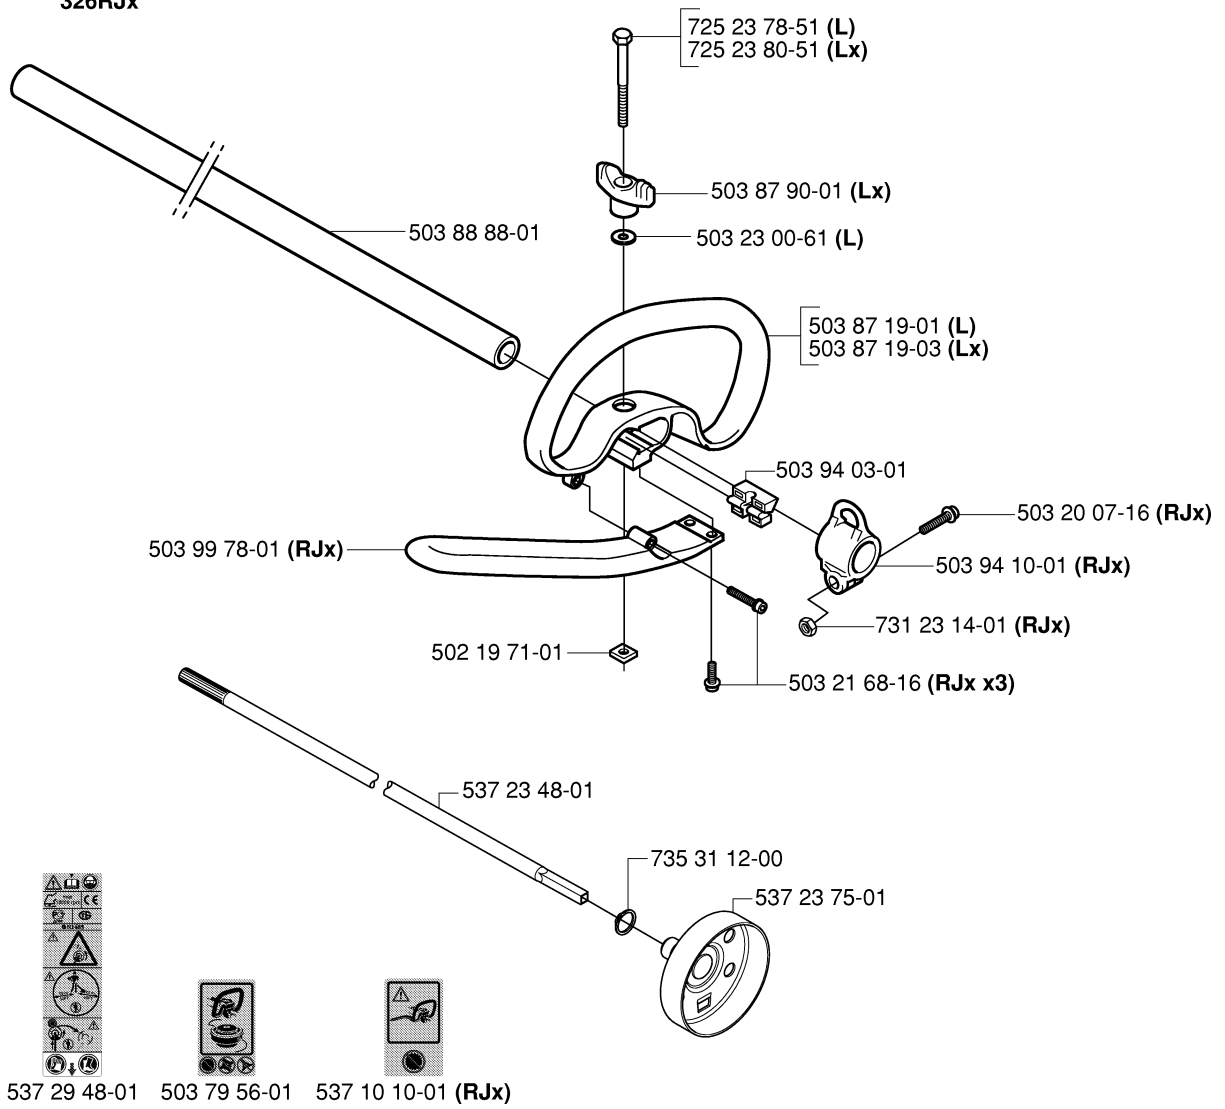

E 323R
 326Rx
 *compl 503 72 43-09

326Rx

323R

SHAFT & HANDLE

326 C, 2006-04

Part No	Description	Remark	QTY KIT
502 19 71-01	SQUARE NUT		1
502 19 95-03	HANDLEBAR		1
502 20 38-01	KNOB		1
502 21 12-01	STAPLE		1
502 21 12-01	STAPLE		1
502 21 12-01	STAPLE		1
503 20 02-45	SCREW IHSCFM		1
503 20 02-45	SCREW IHSCFM		1
503 20 07-16	SCREW IHSCFM		1
503 21 68-20	SCREW IHSCFT		4
503 21 75-25	SCREW IHSCFT		2
503 72 29-01	COVER		1
503 72 43-09	HANDLEBAR	323R 326RX	1
503 75 00-01	HANDLEBAR BRACKET		1
503 88 23-01	BRACKET		1
503 88 88-01	TUBE		1
503 94 10-01	HOOK		1
503 96 31-01	BRACKET		1
537 17 28-01	HANDLE		1
537 17 28-01	HANDLE		1
537 17 29-01	COVER		1
537 17 29-01	COVER		1
537 23 48-01	DRIVE SHAFT		1
537 23 75-01	CLUTCH DRUM ASSY		1
537 29 48-01	LABEL		1
725 23 86-51	SCREW EHHM		1
731 23 14-01	HEXAGON NUT		1
731 23 14-01	HEXAGON NUT		1
731 23 14-01	HEXAGON NUT		1
735 31 12-00	CIRCLIP		1

C 323L
326L, Lx
326RJx

SHAFT & HANDLE

326 C, 2006-04

Part No	Description	Remark	QTY KIT
502 19 71-01	SQUARE NUT		1
503 20 07-16	SCREW IHSCFM	RJX	1
503 21 68-16	SCREW IHSCF	RJX	3
503 23 00-61	WASHER	L	1
503 79 56-01	LABEL		1
503 87 19-01	HANDLE.LOOP	L	1
503 87 19-03	HANDLE	LX	1
503 87 90-01	KNOB	LX	1
503 88 88-01	TUBE		1
503 94 03-01	DISTANCE		1
503 94 10-01	HOOK	RJX	1
503 99 78-01	HANDLE	RJX	1
537 10 10-01	LABEL	RJX	1
537 23 48-01	DRIVE SHAFT		1
537 23 75-01	CLUTCH DRUM ASSY		1
537 29 48-01	LABEL	323L 326L, LX 326RJX	1
725 23 78-51	SCREW EHHM	L	1
725 23 80-51	SCREW EHHM	LX	1
731 23 14-01	HEXAGON NUT	RJX	1
735 31 12-00	CIRCLIP		1