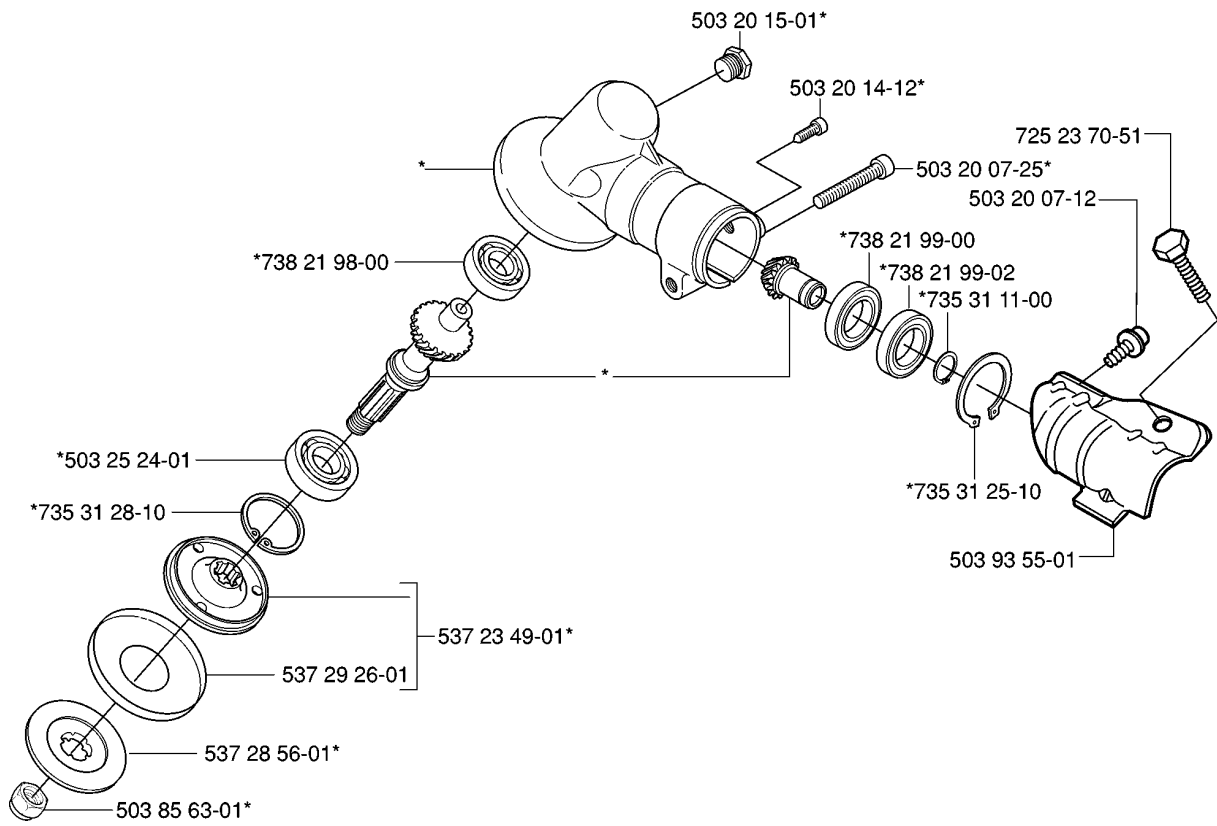

326 C, 2006-04

Part No	Description	Remark	QTY KIT
501 60 02-03	SCREWDRIVER		1
502 02 28-02	WELT HOOK		1
502 11 46-02	SOCKET WRENCH		1
502 21 58-01	L-NYCKEL		1
502 28 59-01	STOP		1
503 73 40-01	FRONT PIECE		1
503 73 41-02	FRONT PIECE		1
503 80 17-01	GREASE	326C	1
503 97 64-01	GREASE		1
531 00 92-48	FILTER OIL		1
537 13 04-02	KNOB		1
537 21 62-01	HARNESS		1
537 21 62-02	HARNESS	USA	1
537 21 63-01	HARNESS		1
537 21 63-02	HARNESS	USA	1
537 31 29-01	TRANSPORT GUARD	200-275 MM	1
537 35 01-01	LOOP		1
537 35 36-01	LOOP		1
725 23 31-51	SCREW		1

ACCESSORIES

326 C, 2006-04

Part No	Description	Remark	QTY KIT
502 27 22-01	SAW BLADE GUARD		1
503 21 07-16	SCREW IHSC T		1
503 21 07-16	SCREW IHSC T		1
503 21 75-16	SCREW IHSC FT		4
503 21 75-16	SCREW IHSC FT		1
503 79 88-01	BLADE		1
503 79 88-01	BLADE		1
503 93 42-02	COMBI GUARD	323R 326RX	1
503 97 71-01	TRIMMER GUARD	323L 326L 326LX 326LDX	1
530 05 22-86	LINE LIMITER		1
537 02 61-01	TRIMMER GUARD	326C	1
537 04 75-01	CLAMP		1
537 29 34-01	ADAPTER		1
537 29 95-01	SAW BLADE GUARD	323R 326RX	1
725 23 68-71	SCREW EHHM		2

A *compl 537 19 92-02

BEVEL GEAR

326 C, 2006-04

Part No	Description	Remark	QTY KIT
503 20 07-12	SCREW IHSCFM		1
503 20 07-25	SCREW IHSCFM		1
503 20 14-12	SCREW IHSCFMO		1
503 20 15-01	SCREW IHHM		1
503 25 24-01	BALL BEARING		1
503 85 63-01	NUT		1
503 93 55-01	CLAMP.GUARD		1
537 19 92-02	BEVEL GEAR ASSY		1
537 23 49-01	DRIVER ASSY		1
537 28 56-01	SUPPORT FLANGE		1
537 29 26-01	CUP		1
725 23 70-51	SCREW		1
735 31 11-00	CIRCLIP		1
735 31 25-10	CIRCLIP		1
735 31 28-10	CIRCLIP		1
738 21 98-00	BALL BEARING		1
738 21 99-00	BALL BEARING		1
738 21 99-02	BALL BEARING		1