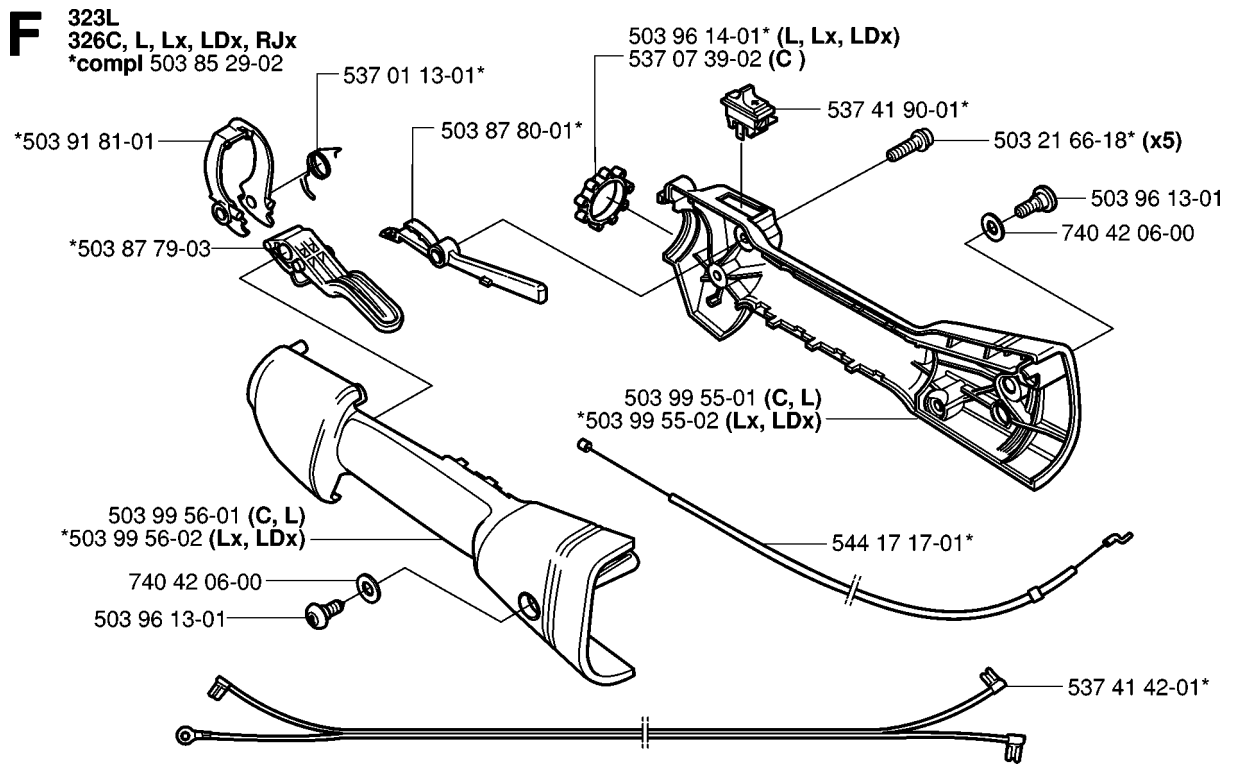

HANDLE & CONTROLS

326 C, 2006-04

Part No	Description	Remark	QTY KIT
503 21 66-18	SCREW IHSCT		5
503 85 29-02	HANDLE	323L 326C, L, LX, LDX, RJX	1
503 87 79-03	THROTTLE TRIGGER		1
503 87 80-01	THROTTLE LOCKOUT		1
503 91 81-01	THROTTLE LEVER		1
503 96 13-01	SCREW		1
503 96 13-01	SCREW		1
503 96 14-01	ABSORBER	L, LX, LDX	1
503 99 55-01	HANDLE HALF	C, L	1
503 99 55-02	HANDLE HALF	LX, LDX	1
503 99 56-01	HANDLE HALF	C, L	1
503 99 56-02	HANDLE HALF	LX, LDX	1
537 01 13-01	RECOIL SPRING		1
537 07 39-02	ANTIVIBRATION ELEMENT	C	1
537 41 42-01	SHORT CIRCUIT CABLE		1
537 41 90-01	SWITCH		1
544 17 17-01	THROTTLE WIRE ASSY		1
740 42 06-00	O-RING		1
740 42 06-00	O-RING		1