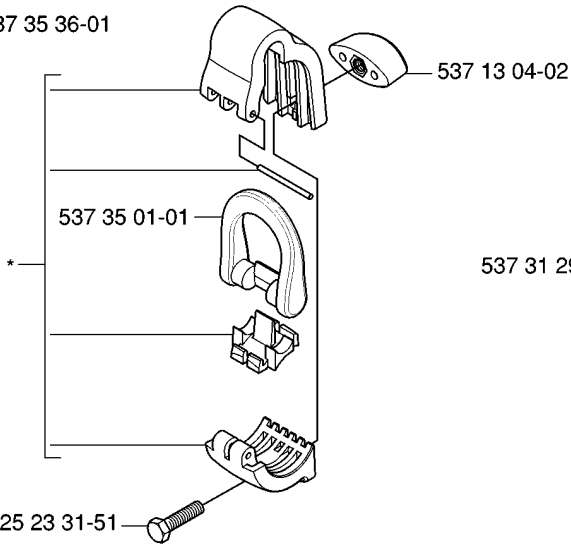

502 28 59-01

501 60 02-03

502 11 46-02

502 21 58-01

503 80 17-01 (326C)

503 97 64-01

compl 537 35 36-01

537 13 04-02

537 35 01-01

725 23 31-51

537 31 29-01 (200-275 mm)

compl 537 21 63-01
compl 537 21 63-02 (USA)

537 21 62-01
537 21 62-02 (USA)

503 73 40-01
503 73 41-02

502 02 28-02

ACCESSORIES

326 C, 2006-04

Part No	Description	Remark	QTY KIT
501 60 02-03	SCREWDRIVER		1
502 02 28-02	WELT HOOK		1
502 11 46-02	SOCKET WRENCH		1
502 21 58-01	L-NYCKEL		1
502 28 59-01	STOP		1
503 73 40-01	FRONT PIECE		1
503 73 41-02	FRONT PIECE		1
503 80 17-01	GREASE	326C	1
503 97 64-01	GREASE		1
531 00 92-48	FILTER OIL		1
537 13 04-02	KNOB		1
537 21 62-01	HARNESS		1
537 21 62-02	HARNESS	USA	1
537 21 63-01	HARNESS		1
537 21 63-02	HARNESS	USA	1
537 31 29-01	TRANSPORT GUARD	200-275 MM	1
537 35 01-01	LOOP		1
537 35 36-01	LOOP		1
725 23 31-51	SCREW		1