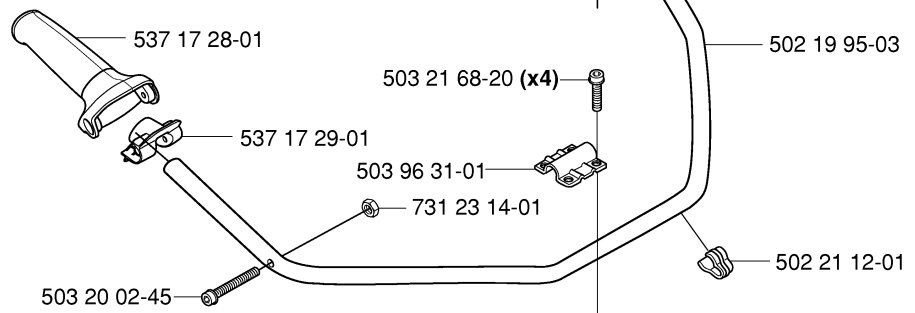

E 323R
326Rx
*compl 503 72 43-09

326Rx

323R