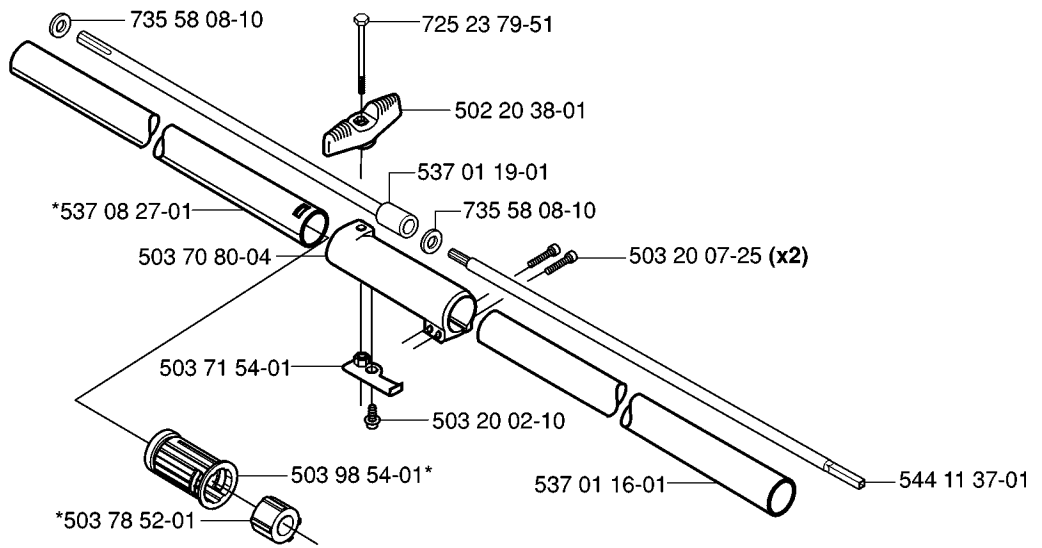

D 326LDx
*compl 537 07 99-01

537 29 48-01 503 79 56-01