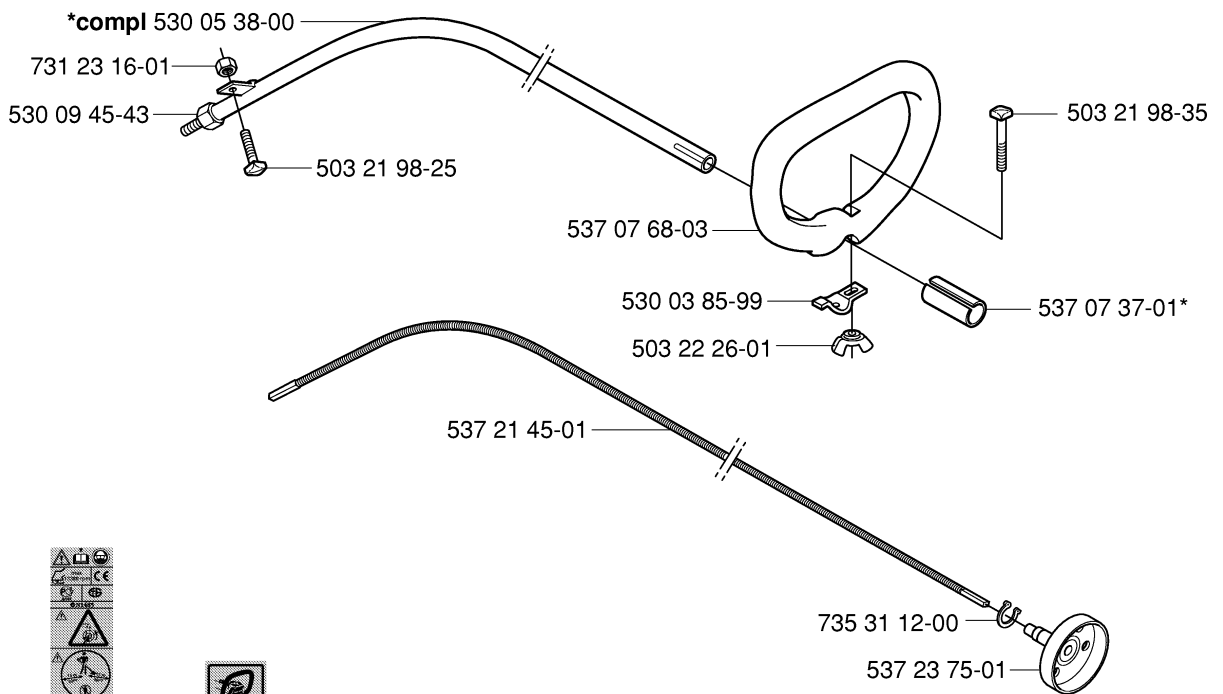

C 323L
326L, Lx
326RJx

SHAFT & HANDLE

326 C, 2006-04

Part No	Description	Remark	QTY KIT
502 19 71-01	SQUARE NUT		1
503 20 07-16	SCREW IHSCFM	RJX	1
503 21 68-16	SCREW IHSCF	RJX	3
503 23 00-61	WASHER	L	1
503 79 56-01	LABEL		1
503 87 19-01	HANDLE.LOOP	L	1
503 87 19-03	HANDLE	LX	1
503 87 90-01	KNOB	LX	1
503 88 88-01	TUBE		1
503 94 03-01	DISTANCE		1
503 94 10-01	HOOK	RJX	1
503 99 78-01	HANDLE	RJX	1
537 10 10-01	LABEL	RJX	1
537 23 48-01	DRIVE SHAFT		1
537 23 75-01	CLUTCH DRUM ASSY		1
537 29 48-01	LABEL	323L 326L, LX 326RJX	1
725 23 78-51	SCREW EHHM	L	1
725 23 80-51	SCREW EHHM	LX	1
731 23 14-01	HEXAGON NUT	RJX	1
735 31 12-00	CIRCLIP		1

B 326C

537 29 48-02

503 79 56-01

SHAFT & HANDLE

326 C, 2006-04

Part No	Description	Remark	QTY KIT
503 21 98-25	SCREW		1
503 21 98-35	SCREW		1
503 22 26-01	NUT		1
503 79 56-01	LABEL		1
530 03 85-99	BRACKET		1
530 05 38-00	SHAFT		1
530 09 45-43	DRIVER		1
537 07 37-01	SPACING TUBE		1
537 07 68-03	HANDLE		1
537 21 45-01	DRIVE SHAFT		1
537 23 75-01	CLUTCH DRUM ASSY		1
537 29 48-02	LABEL	326C	1
731 23 16-01	HEXAGON NUT		1
735 31 12-00	CIRCLIP		1