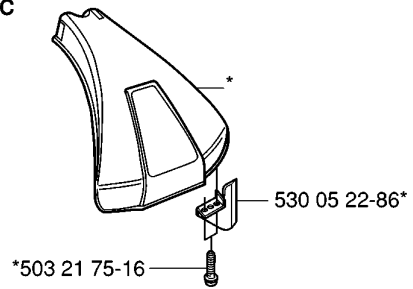

***compl 537 02 61-01
326C**