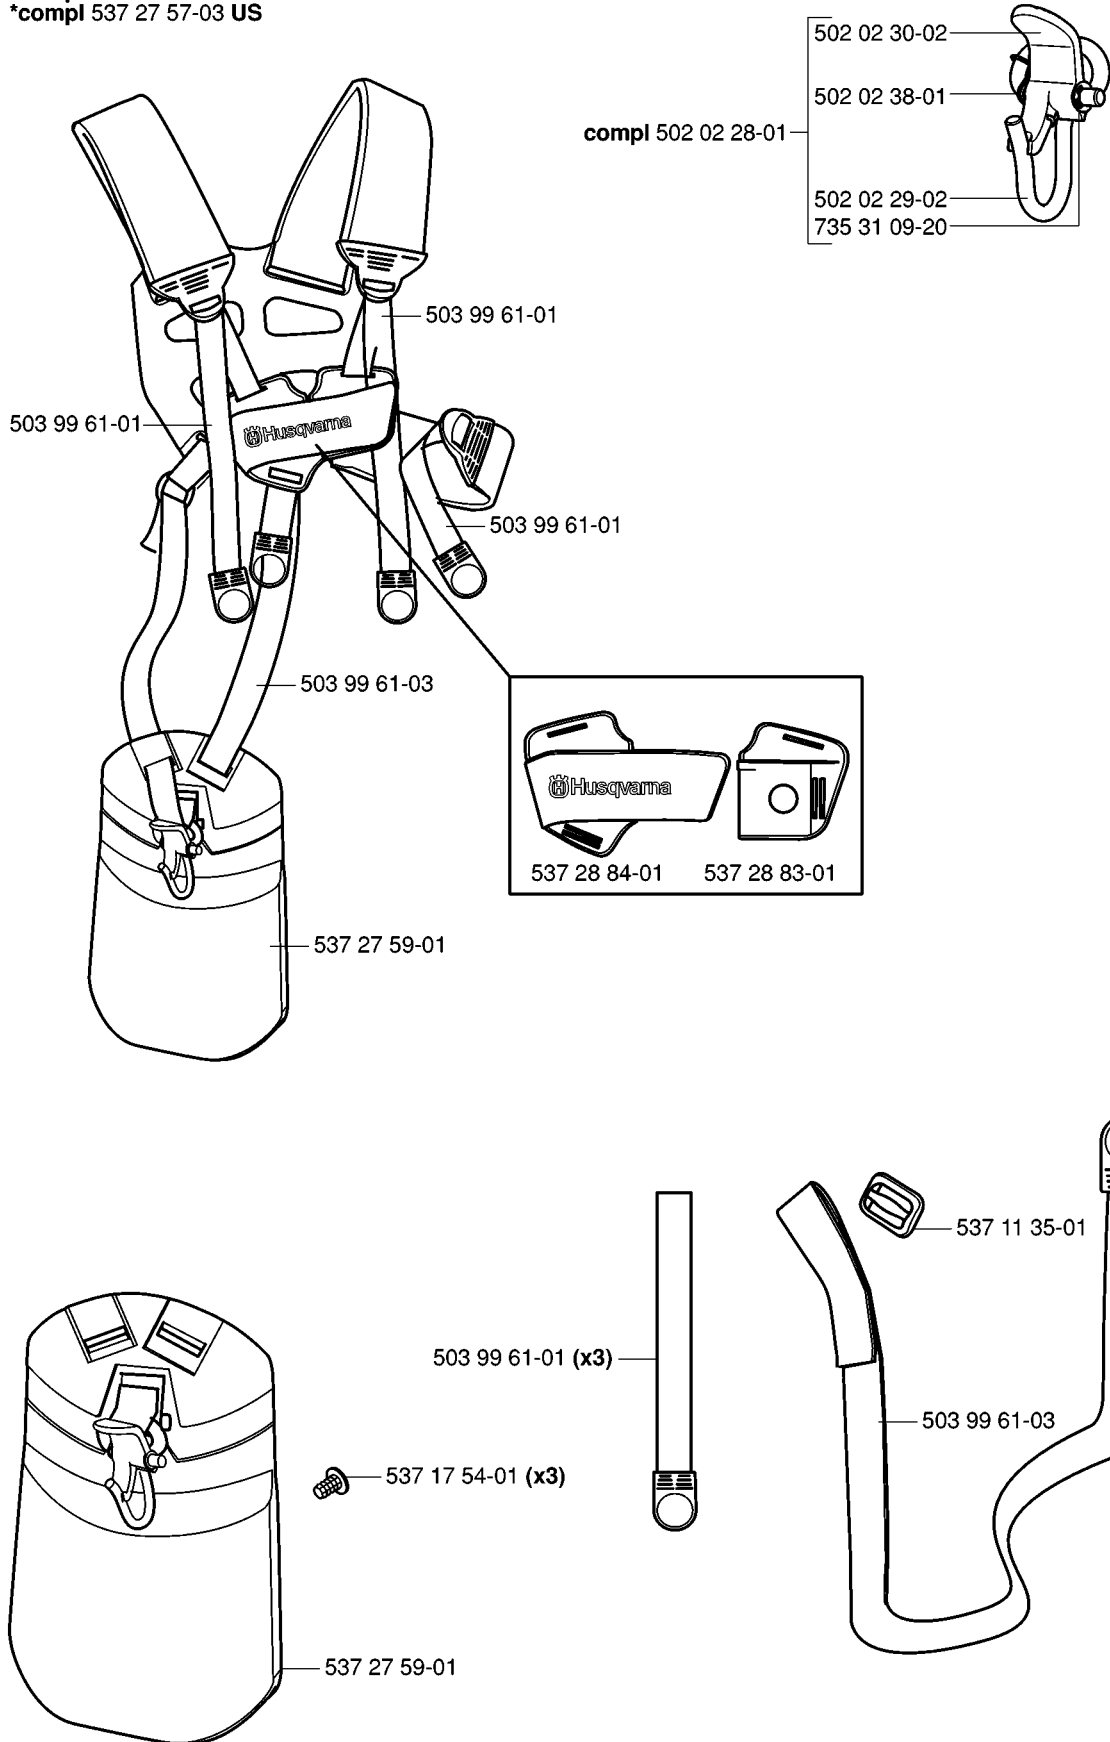

Y Duo Balance
*compl 537 27 57-01
*compl 537 27 57-03 US