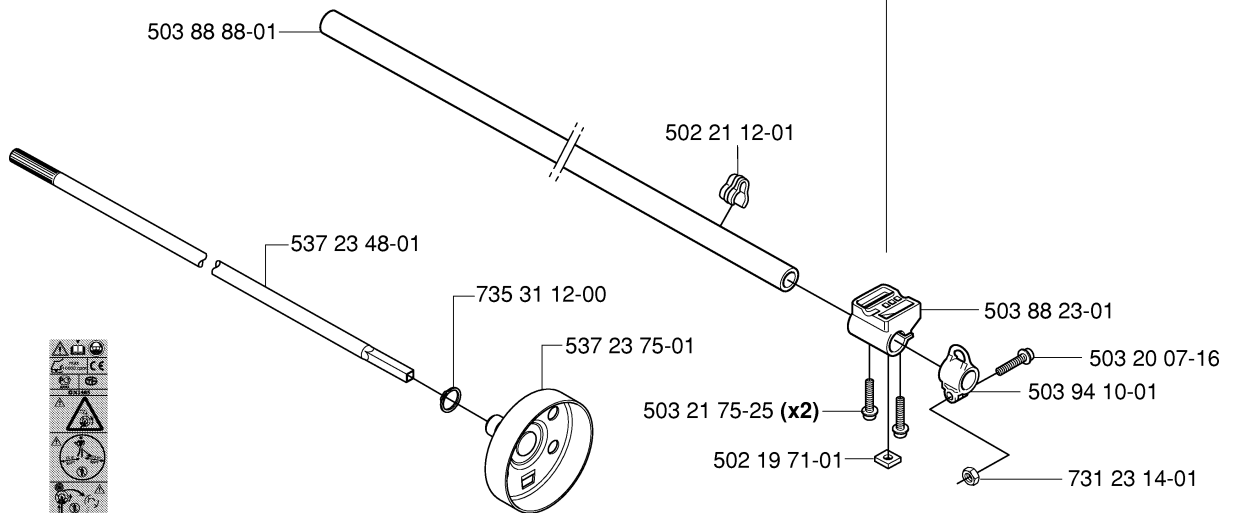

E 323R
326Rx
*compl 503 72 43-09

326Rx

323R

537 29 48-01