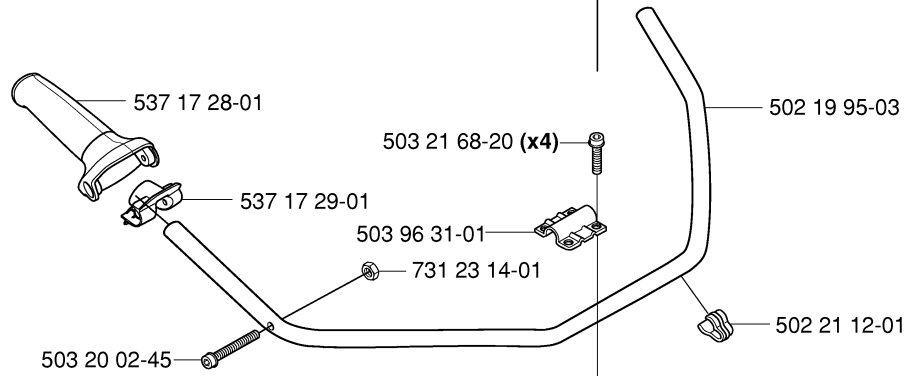

E 323R
326Rx
*compl 503 72 43-09

326Rx

323R

537 29 48-01