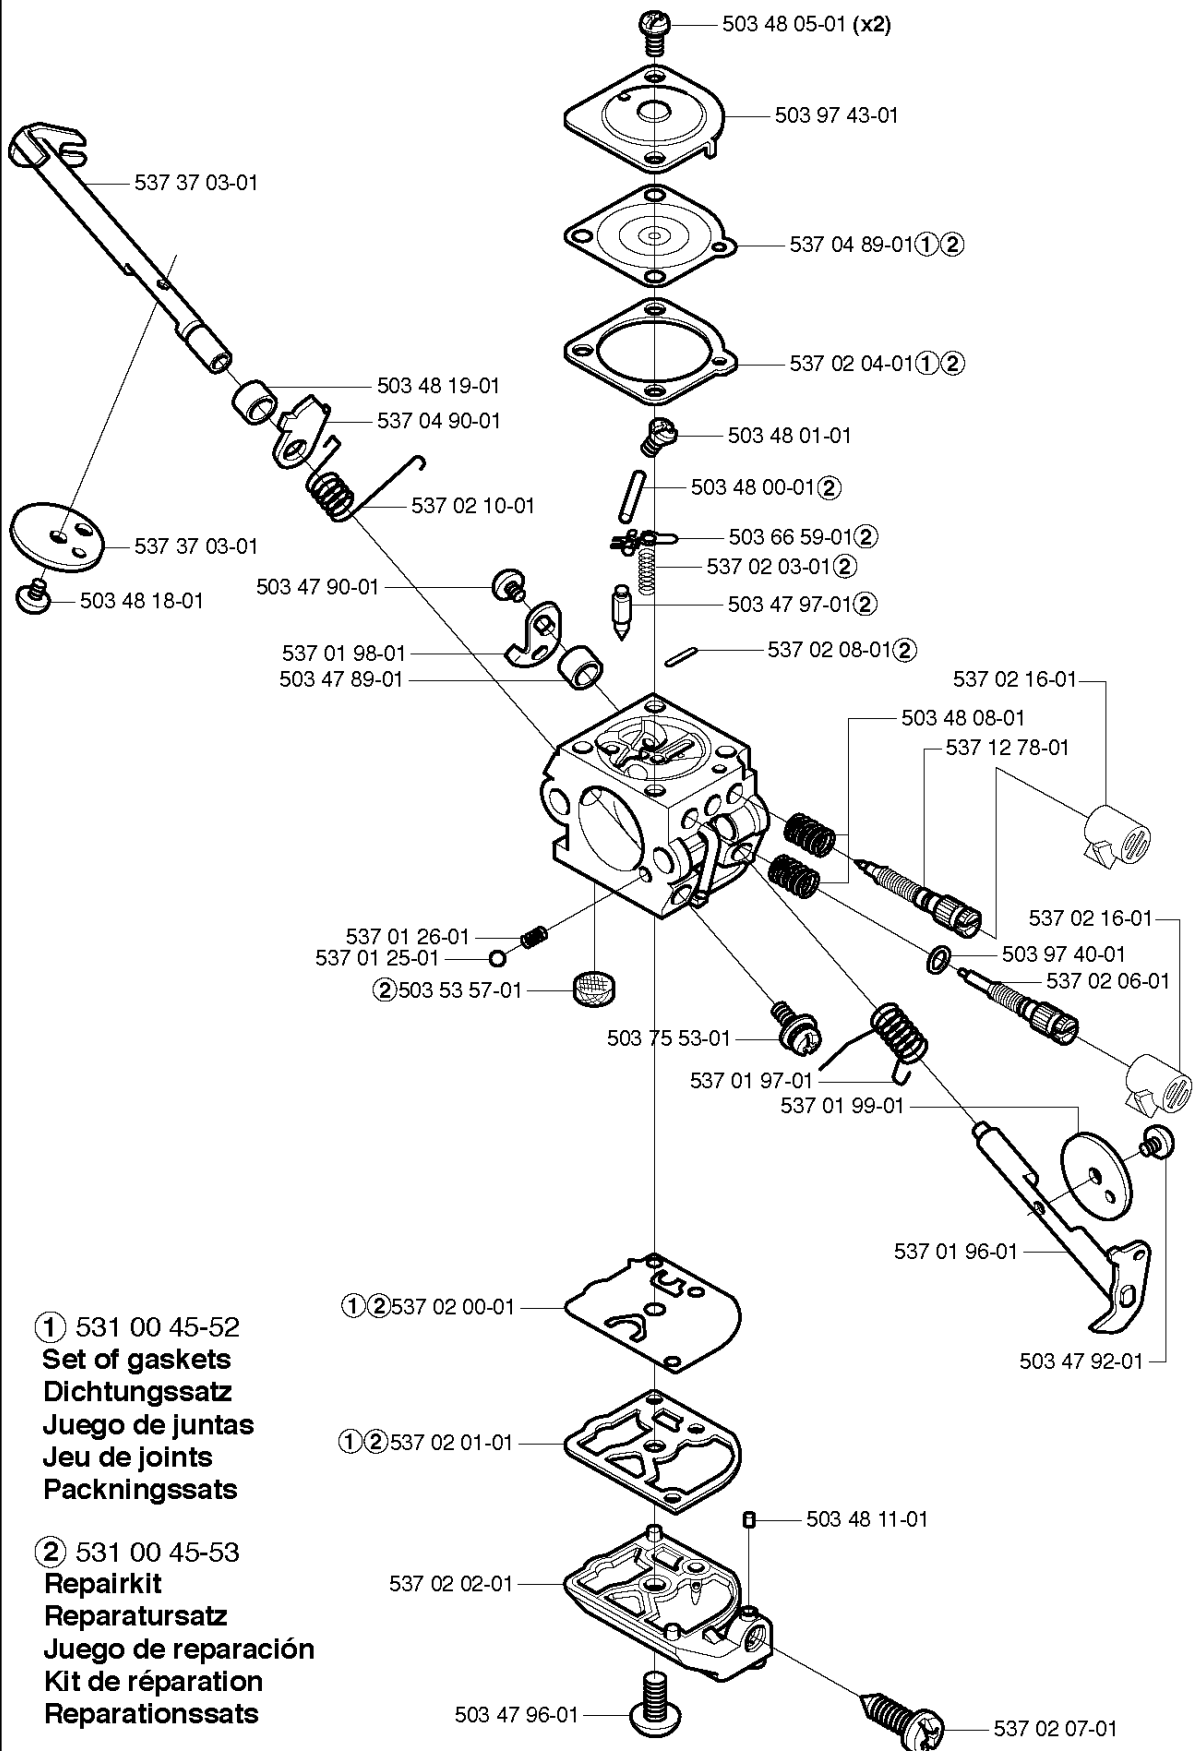

V compl 503 28 34-01 Zama C1Q-EL24
(Not for US)

Zama C1Q-EL24