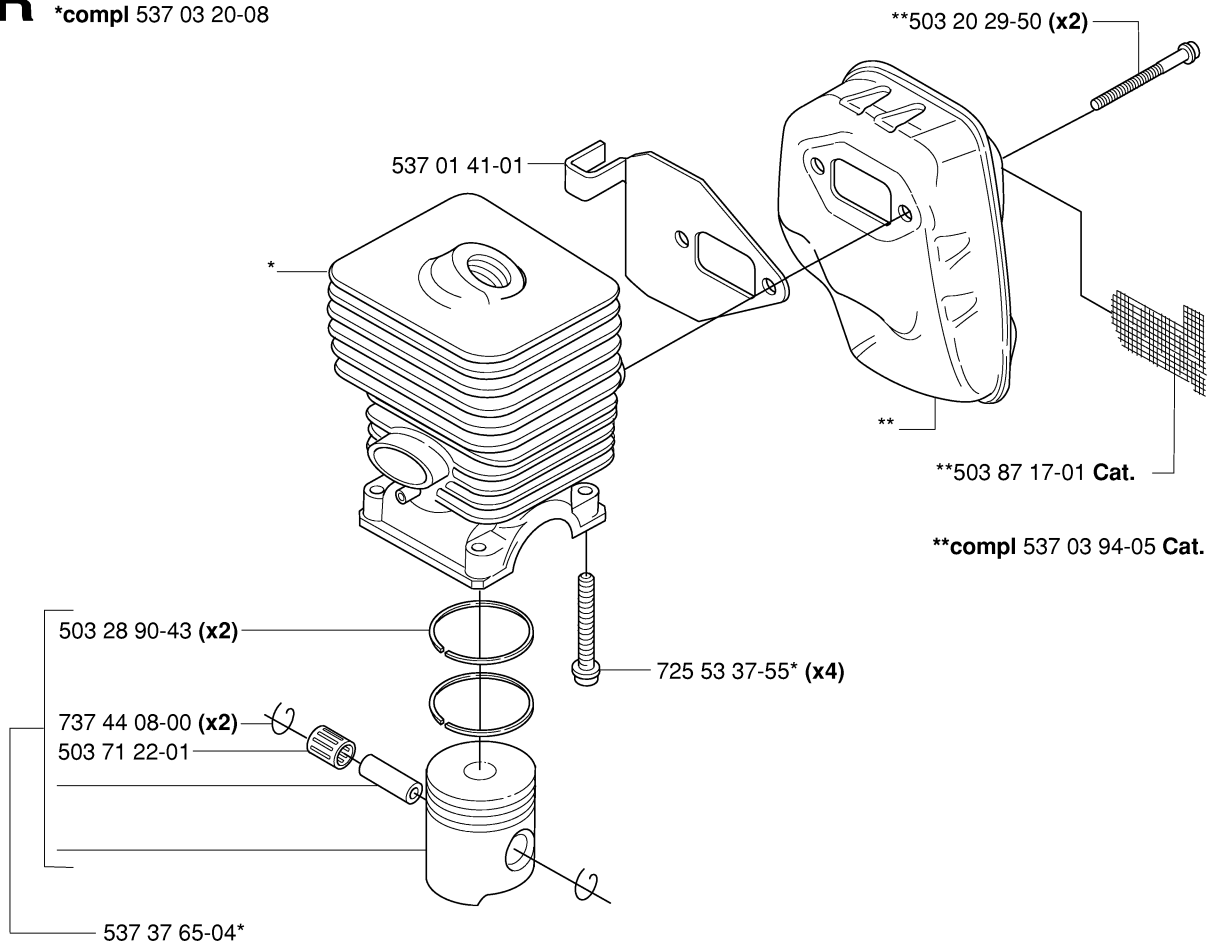

R 323
*compl 537 03 20-08