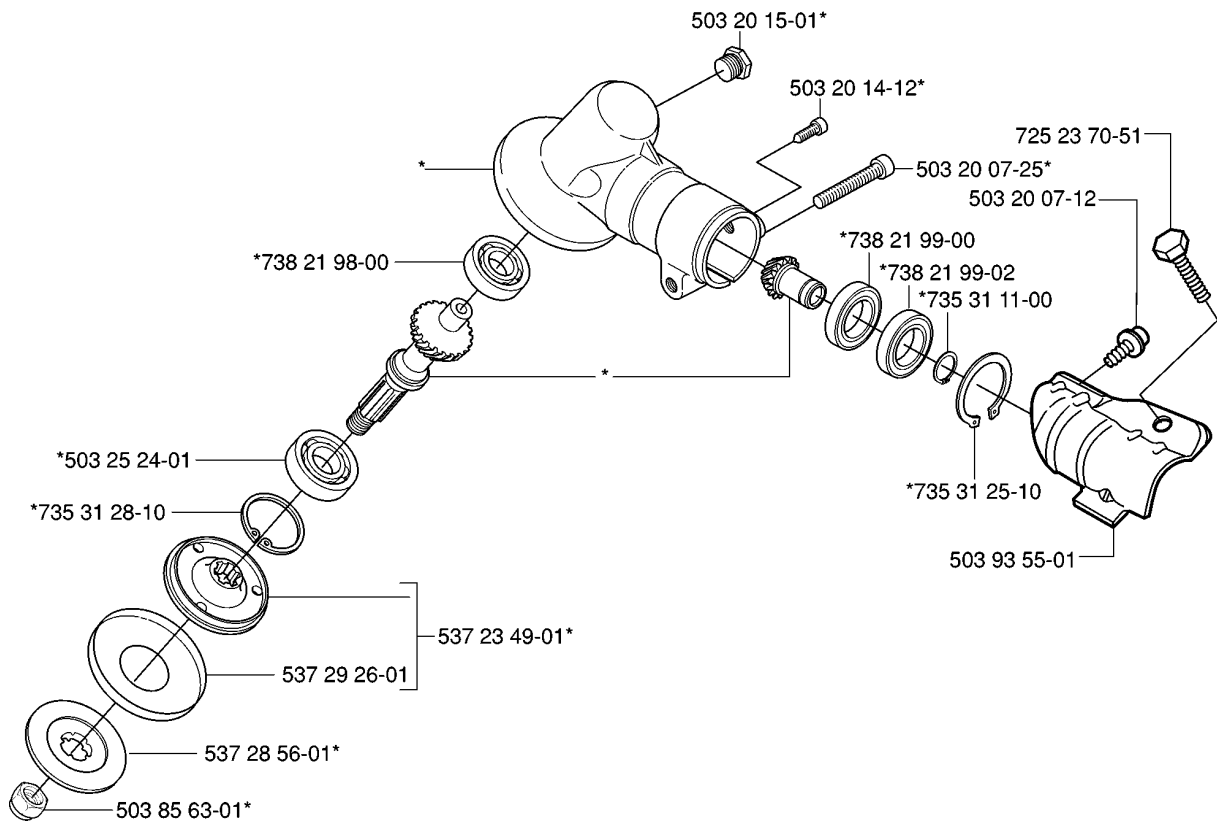

A *compl 537 19 92-02