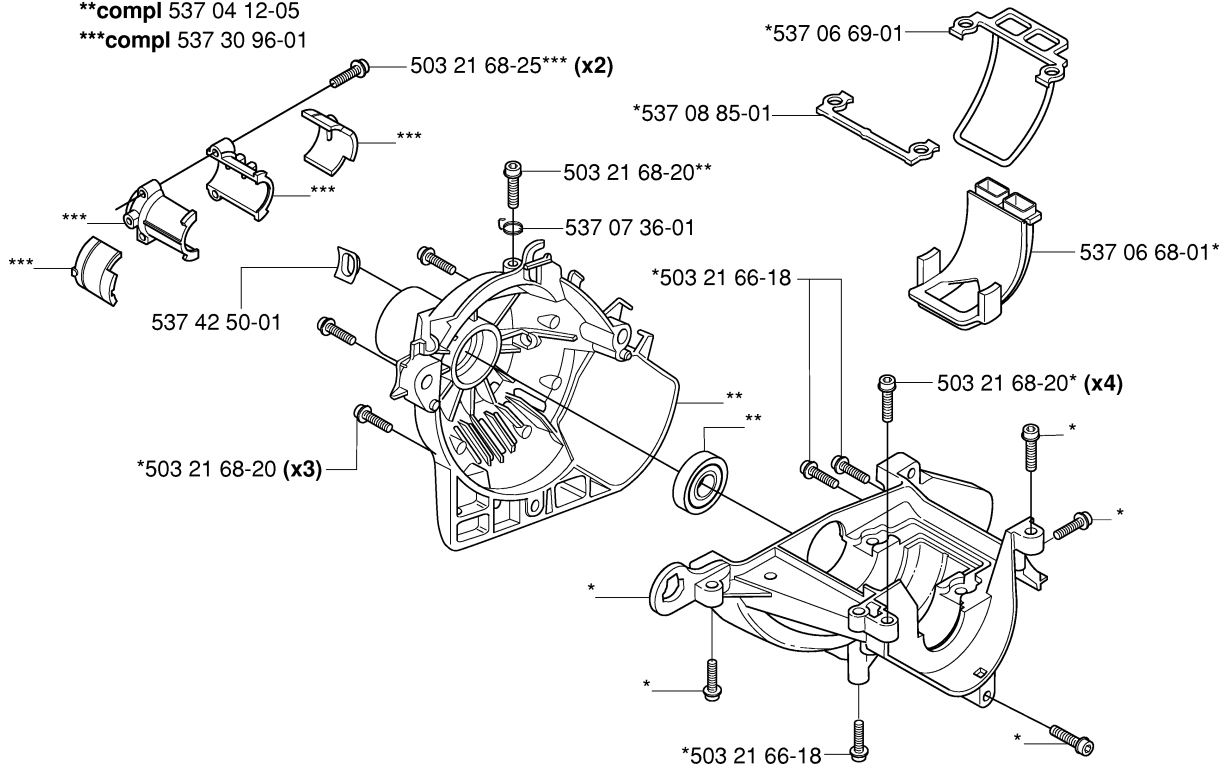

Q

326

*compl 537 08 52-01

**compl 537 04 12-05

***compl 537 30 96-01