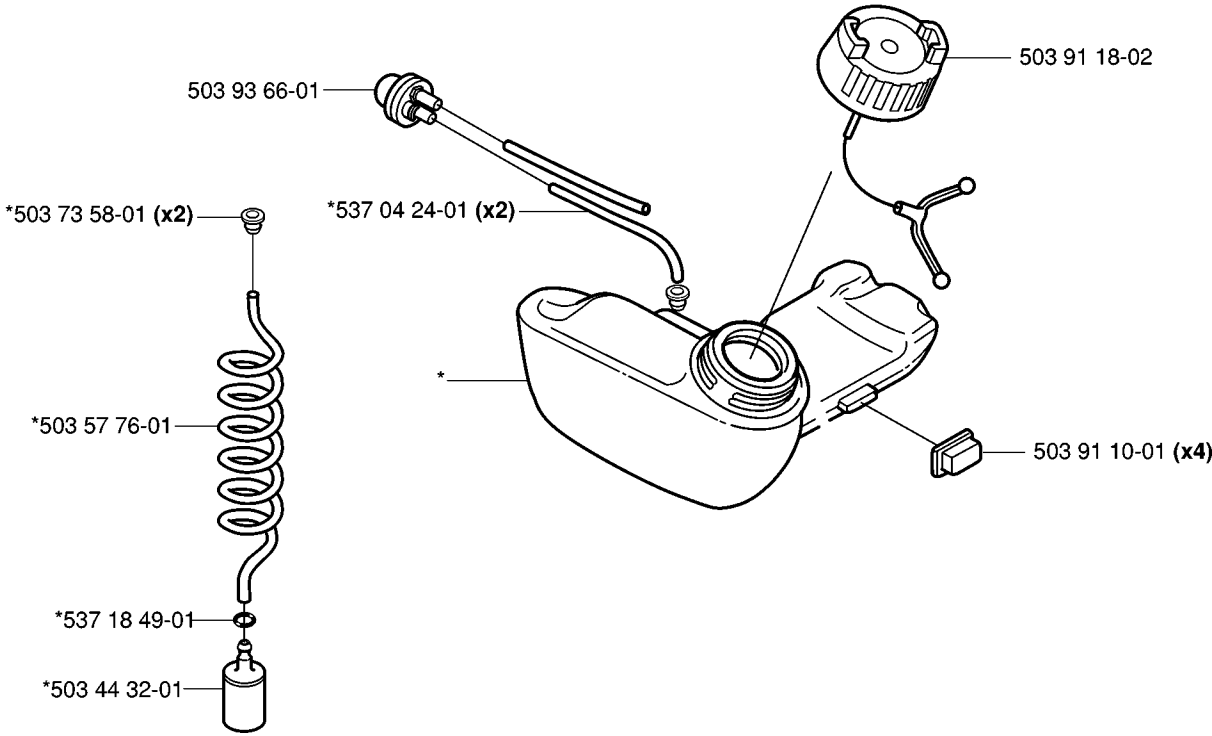

M *compl 537 06 86-02