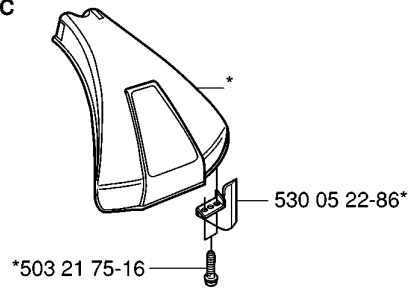

*compl 537 02 61-01
326C