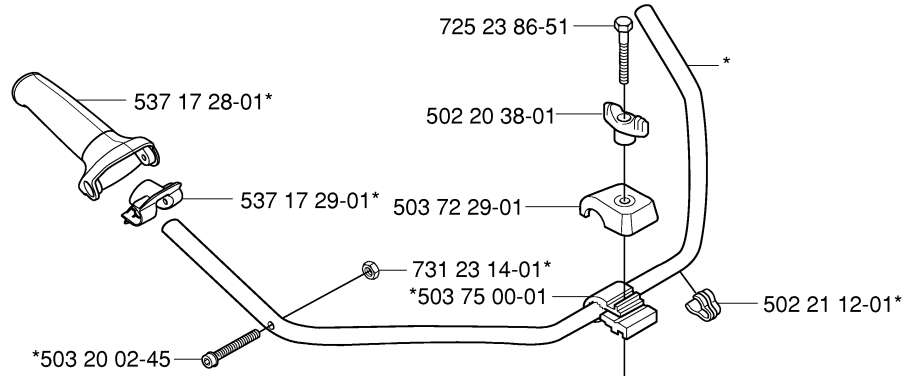

E 323R
326Rx
*compl 503 72 43-09

326Rx