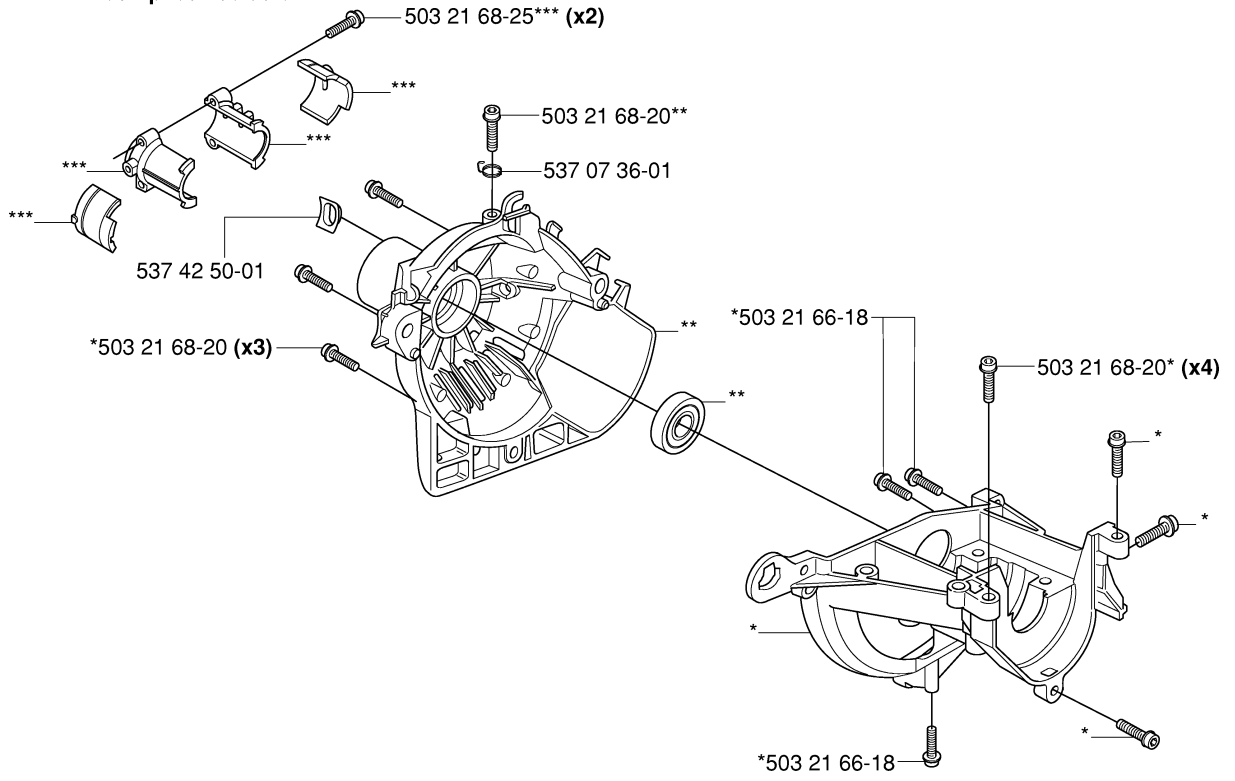

S

323

*compl 537 04 11-02
**compl 537 04 12-03
***compl 537 30 96-01