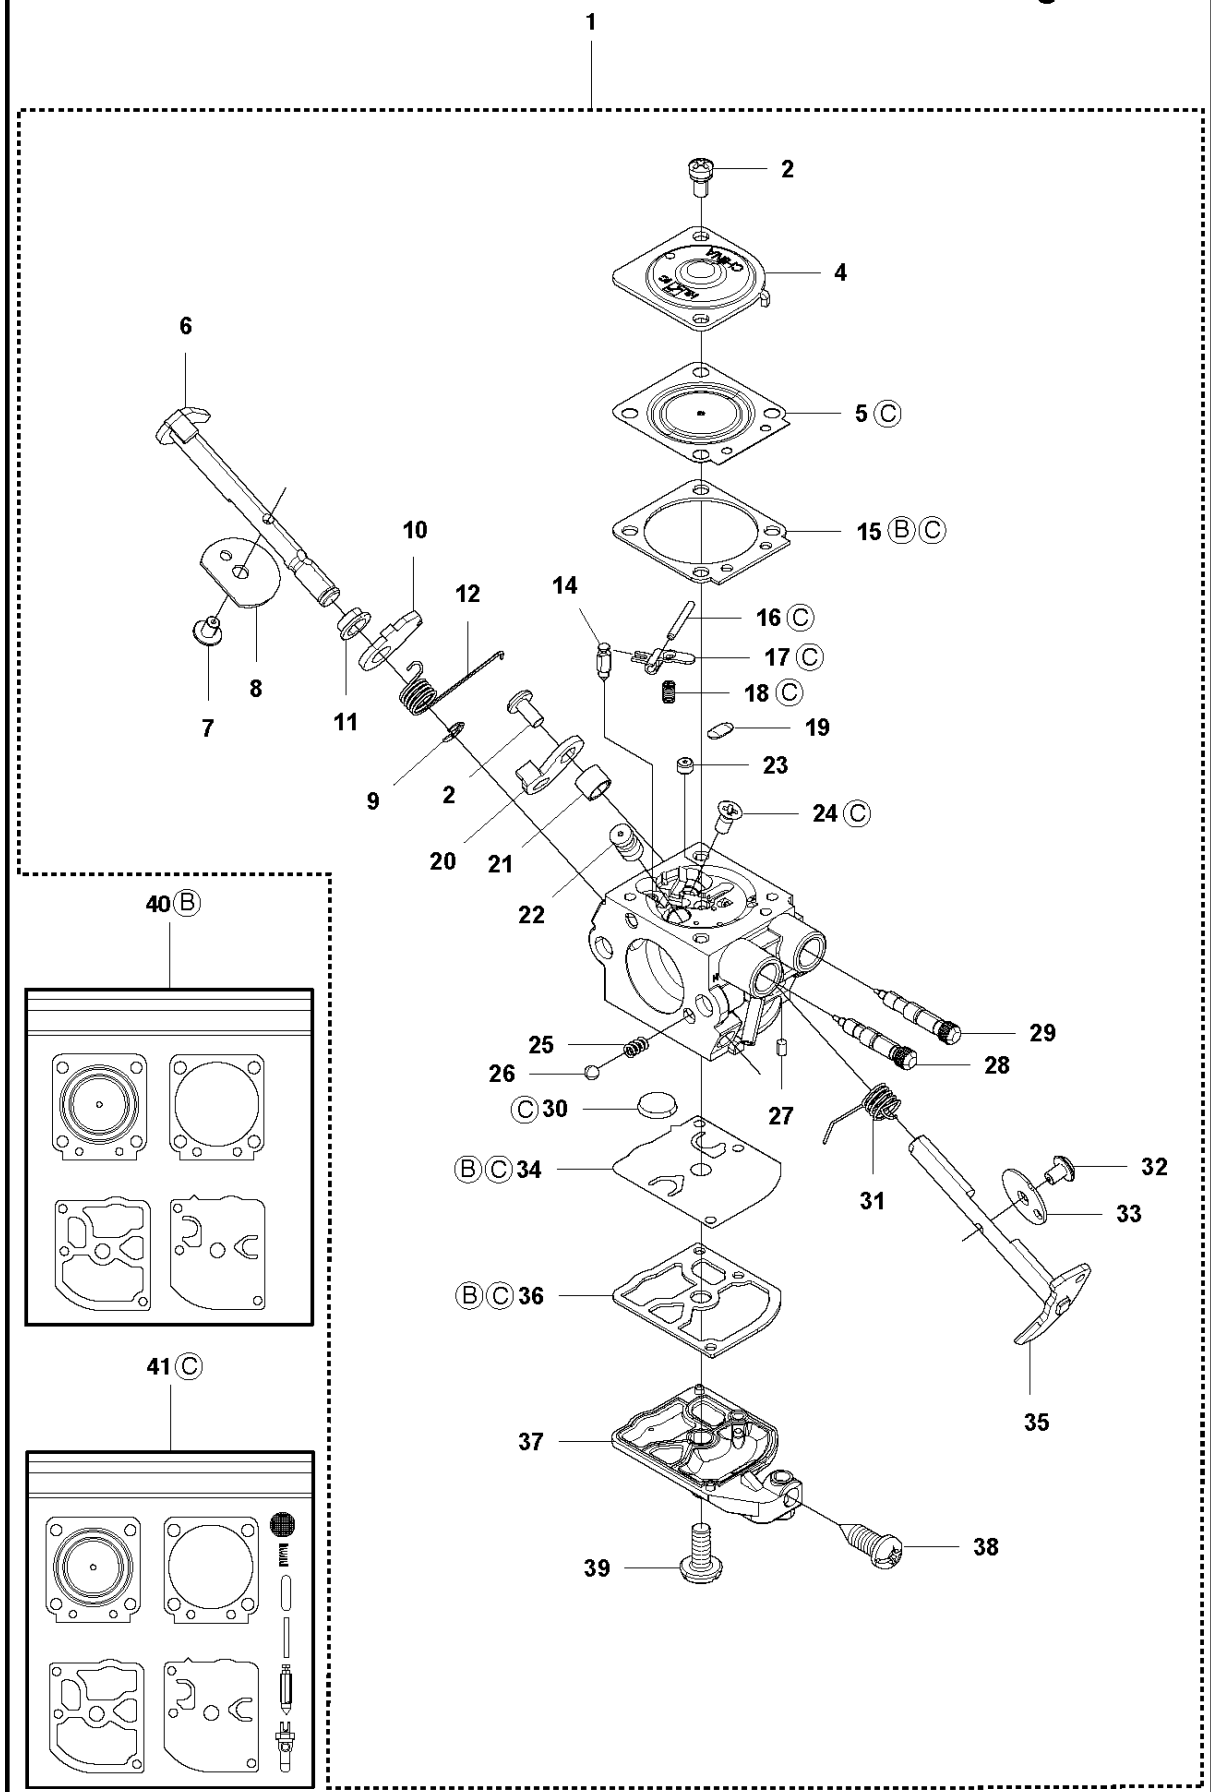

CARBURETOR (only option for US)

Hualong HQ-2

CARBURETOR

326 LDx, 2006-04

Ref	Part No	Description	Remark	QTY	KIT
1	576 01 98-01	CARBURETTOR	Hualong HQ-2, only option for US	1	
2	576 02 42-01	SCREW		2	1
4	576 02 36-01	COVER		1	1
5	576 02 24-01	DIAPHRAGM ASSY		1	1
6	576 02 30-01	SHAFT ASSY		1	1
7	576 02 41-01	SCREW		1	1
8	576 02 32-01	CHOKE		1	1
9	576 02 48-01	E-CLIP		1	1
10	576 02 31-01	LEVER		1	1
11	576 02 35-01	BUSHING		1	1
12	576 02 33-01	SPRING		1	1
14	576 02 01-01	VALVE		1	1
15	576 02 37-01	GASKET		1	1
16	576 02 03-01	PIN		1	1
17	576 02 04-01	LEVER		1	1
18	576 02 05-01	SPRING		1	1
19	576 02 06-01	PLUG		1	1
20	576 02 28-01	LEVER		1	1
21	576 02 29-01	BUSHING		1	1
22	576 02 07-01	MAIN NOZZLE		1	1
23	576 02 08-01	CHECK VALVE		1	1
24	576 02 43-01	SCREW		1	1
25	576 02 34-01	SPRING		1	1
26	576 02 47-01	BALL		1	1
27	576 02 23-01	BAR		1	1
28	576 02 10-01	NEEDLE		1	1
29	576 02 11-01	NEEDLE		1	1
30	576 02 15-01	SCREEN		1	1
31	576 02 27-01	SPRING		1	1
32	576 02 40-01	SCREW		1	1
33	576 02 26-01	THROTTLE		1	1
34	576 02 39-01	DIAPHRAGM PUMP		1	1
35	576 02 25-01	SHAFT ASSY		1	1
36	576 02 38-01	GASKET		1	1
37	576 02 20-01	COVER		1	1
38	576 02 22-01	SCREW		1	1
39	576 02 44-01	SCREW		1	1
40	581 74 35-01	GASKET KIT		1	1
41	581 74 37-01	REPAIR KIT		1	1