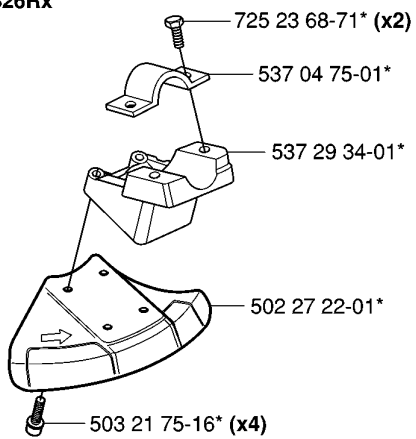

U Accessories
Zubehöre
Accessoires
Accesorios
Tillbehör

*compl 537 29 95-01
323R
326Rx