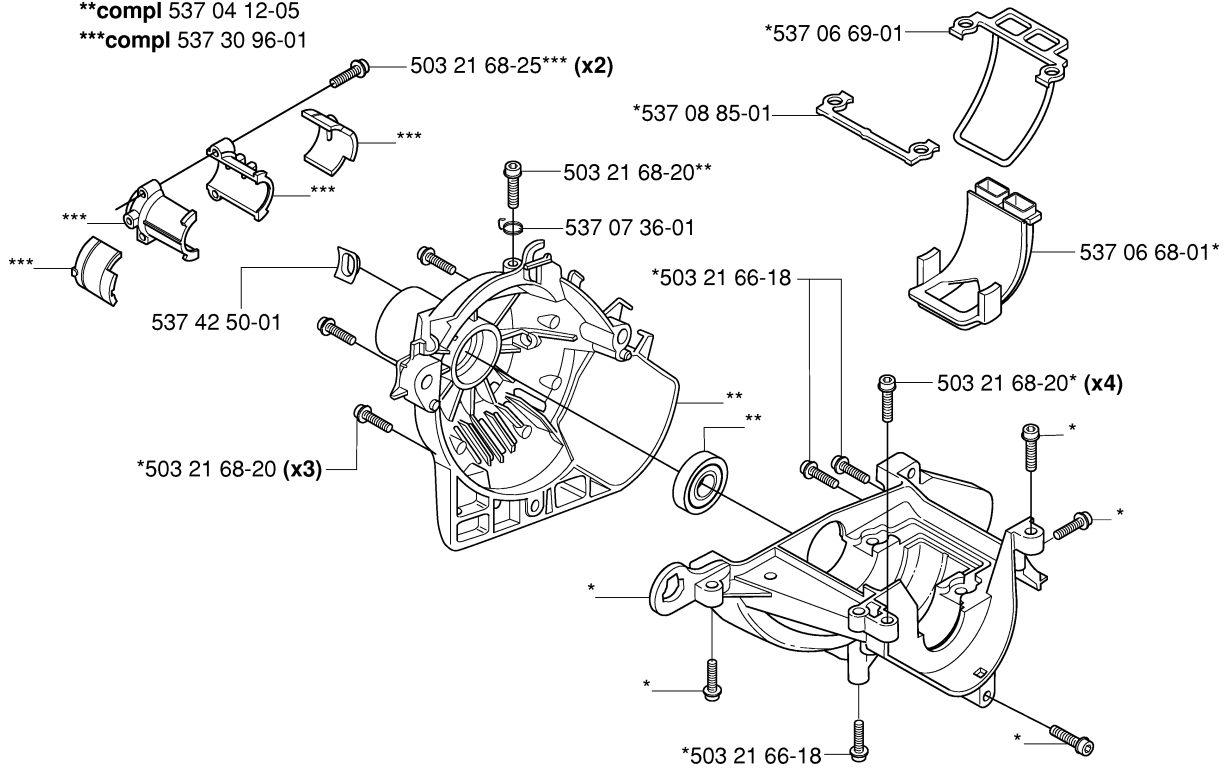

Part No	Description	Remark	QTY KIT
503 28 34-01	CARBURETTOR	ZAMA C1Q-EL24	1
503 47 89-01	COLLAR		1
503 47 90-01	SCREW		1
503 47 92-01	SCREW		1
503 47 96-01	SCREW		1
503 47 97-01	VALVE	531 00 45-53 REPAIRKIT	1
503 48 00-01	PIN RETAINING SCREW	531 00 45-53 REPAIRKIT	1
503 48 01-01	SCREW		1
503 48 05-01	SCREW		2
503 48 08-01	SPRING		1
503 48 11-01	PIECE		1
503 48 18-01	SCREW		1
503 48 19-01	COLLAR		1
503 53 57-01	STRAINER	531 00 45-53 REPAIRKIT	1
503 66 59-01	LEVER	531 00 45-53 REPAIRKIT	1
503 75 53-01	SCREW		1
503 97 40-01	WASHER		1
503 97 43-01	COVER		1
531 00 45-52	GASKET KIT		1
531 00 45-53	SET		1
537 01 25-01	BALL		1
537 01 26-01	SPRING		1
537 01 96-01	SHAFT ASSY		1
537 01 97-01	SPRING		1
537 01 98-01	LEVER		1
537 01 99-01	VALVE		1
537 02 00-01	DIAPHRAGM PUMP	531 00 45-52 SET OF GASKETS 531 00 45-53 REPAIRKIT	1
537 02 01-01	GASKET	531 00 45-52 SET OF GASKETS 531 00 45-53 REPAIRKIT	1
537 02 02-01	COVER		1
537 02 03-01	SPRING	531 00 45-53 REPAIRKIT	1
537 02 04-01	GASKET	531 00 45-52 SET OF GASKETS 531 00 45-53 REPAIRKIT	1
537 02 06-01	SCREW		1
537 02 07-01	SCREW		1
537 02 08-01	PLUG	531 00 45-53 REPAIRKIT	1
537 02 10-01	SPRING		1
537 02 16-01	LIMITER CAP		1
537 02 16-01	LIMITER CAP		1
537 04 89-01	DIAPHRAGM	531 00 45-52 SET OF GASKETS 531 00 45-53 REPAIRKIT	1
537 04 90-01	LEVER		1
537 12 78-01	SCREW		1
537 37 03-01	VALVE		1
537 37 03-01	VALVE		1

Q

326

***compl** 537 08 52-01

****compl** 537 04 12-05

*****compl** 537 30 96-01

CRANKCASE

326 L, 2006-04

Part No	Description	Remark	QTY KIT
503 21 66-18	SCREW IHSCCT		1
503 21 66-18	SCREW IHSCCT		1
503 21 68-20	SCREW IHSCFT		3
503 21 68-20	SCREW IHSCFT		1
503 21 68-20	SCREW IHSCFT		4
503 21 68-25	SCREW IHSCFT		2
537 04 11-02	CRANKCASE	323	1
537 04 12-03	CLUTCH COVER		1
537 04 12-05	CLUTCH COVER		1
537 06 68-01	INSERT CRANKCASE		1
537 06 69-01	GASKET CRANKCASE		1
537 07 36-01	SPRING		1
537 08 52-01	CRANKCASE		1
537 08 85-01	GASKET		1
537 30 96-01	COMPRESSION SLEEVE		1
537 42 50-01	PROTECTIVE PLATE		1