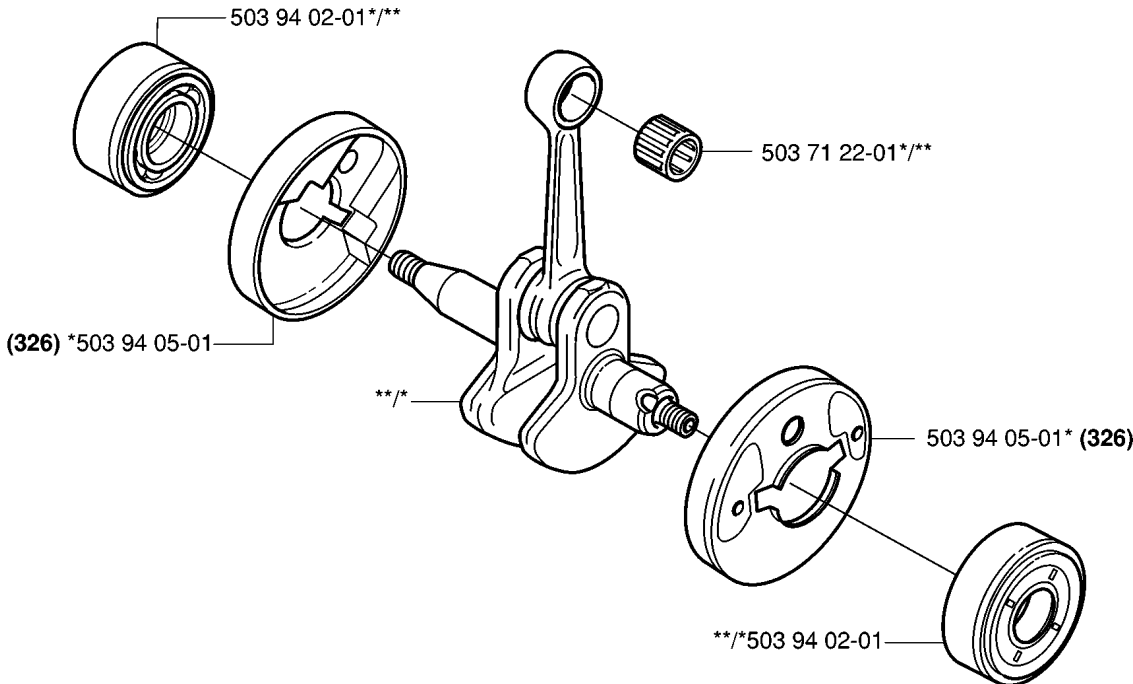

T *compl 503 85 24-74 (326)
**compl 503 85 24-75 (323)