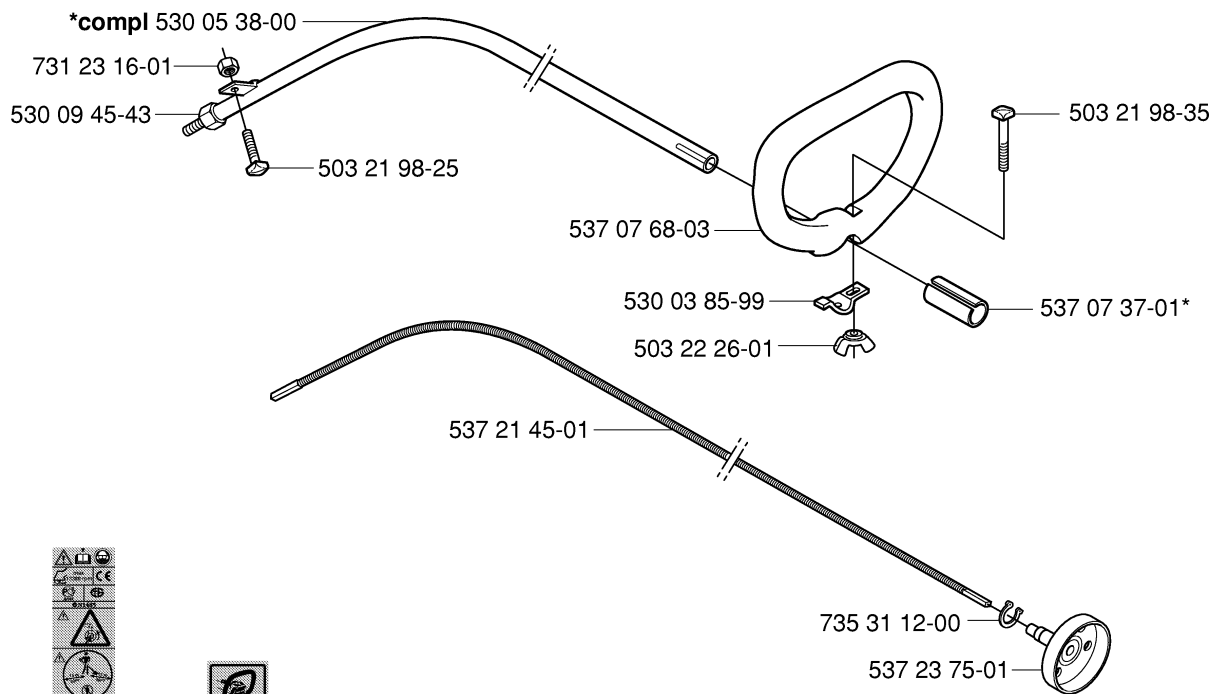

C 323L
326L, Lx
326RJx

SHAFT & HANDLE

326 L, 2006-04

Part No	Description	Remark	QTY KIT
502 19 71-01	SQUARE NUT		1
503 20 07-16	SCREW IHSCFM	RJX	1
503 21 68-16	SCREW IHSCF	RJX	3
503 23 00-61	WASHER	L	1
503 79 56-01	LABEL		1
503 87 19-01	HANDLE.LOOP	L	1
503 87 19-03	HANDLE	LX	1
503 87 90-01	KNOB	LX	1
503 88 88-01	TUBE		1
503 94 03-01	DISTANCE		1
503 94 10-01	HOOK	RJX	1
503 99 78-01	HANDLE	RJX	1
537 10 10-01	LABEL	RJX	1
537 23 48-01	DRIVE SHAFT		1
537 23 75-01	CLUTCH DRUM ASSY		1
537 29 48-01	LABEL	323L 326L, LX 326RJX	1
725 23 78-51	SCREW EHHM	L	1
725 23 80-51	SCREW EHHM	LX	1
731 23 14-01	HEXAGON NUT	RJX	1
735 31 12-00	CIRCLIP		1

B 326C

SHAFT & HANDLE

326 L, 2006-04

Part No	Description	Remark	QTY KIT
503 21 98-25	SCREW		1
503 21 98-35	SCREW		1
503 22 26-01	NUT		1
503 79 56-01	LABEL		1
530 03 85-99	BRACKET		1
530 05 38-00	SHAFT		1
530 09 45-43	DRIVER		1
537 07 37-01	SPACING TUBE		1
537 07 68-03	HANDLE		1
537 21 45-01	DRIVE SHAFT		1
537 23 75-01	CLUTCH DRUM ASSY		1
537 29 48-02	LABEL	326C	1
731 23 16-01	HEXAGON NUT		1
735 31 12-00	CIRCLIP		1