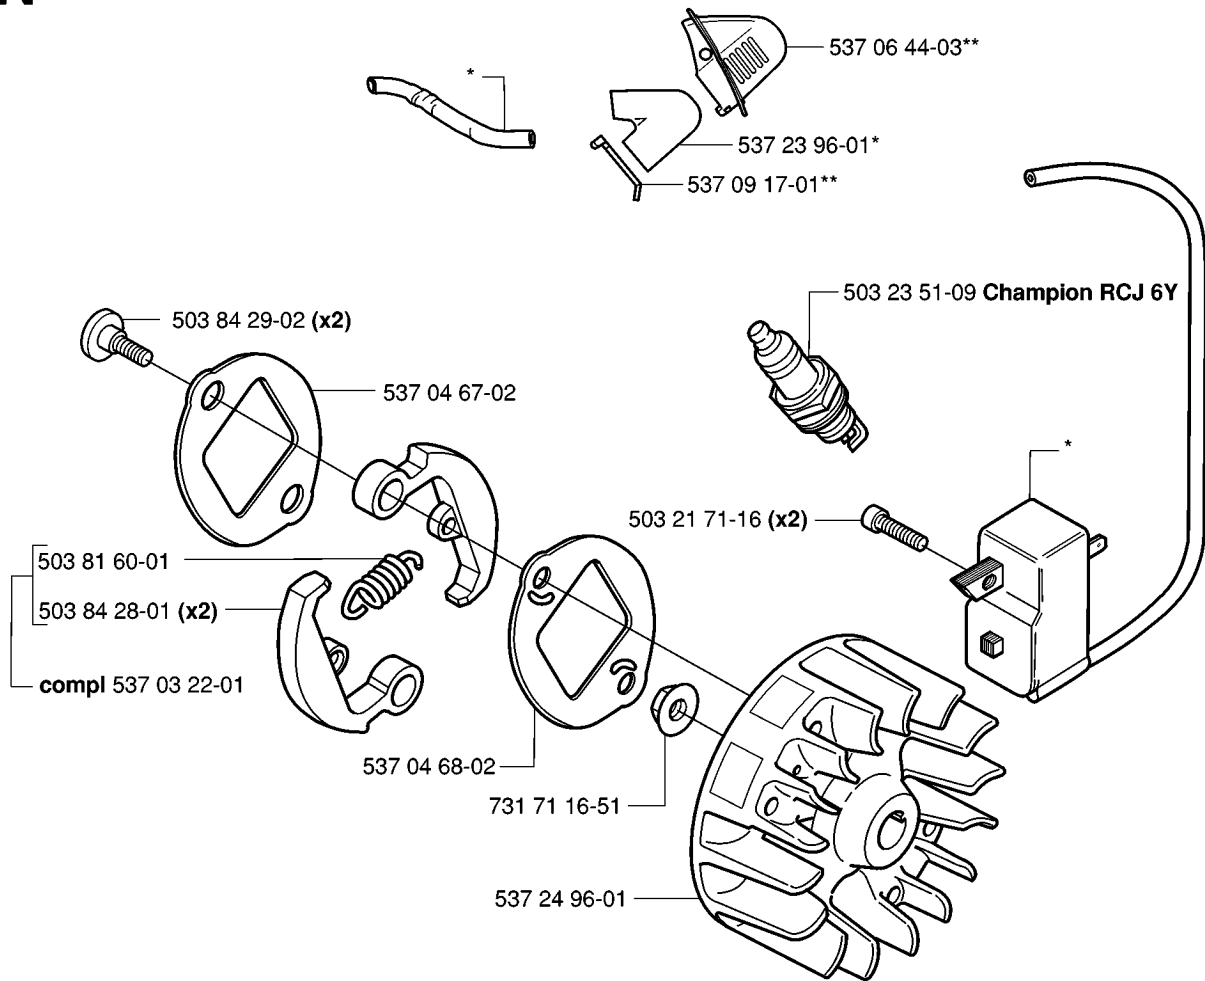

HANDLE & CONTROLS

326 L, 2006-04

Part No	Description	Remark	QTY KIT
503 21 66-18	SCREW IHSCT		5
503 85 29-02	HANDLE	323L 326C, L, LX, LDX, RJX	1
503 87 79-03	THROTTLE TRIGGER		1
503 87 80-01	THROTTLE LOCKOUT		1
503 91 81-01	THROTTLE LEVER		1
503 96 13-01	SCREW		1
503 96 13-01	SCREW		1
503 96 14-01	ABSORBER	L, LX, LDX	1
503 99 55-01	HANDLE HALF	C, L	1
503 99 55-02	HANDLE HALF	LX, LDX	1
503 99 56-01	HANDLE HALF	C, L	1
503 99 56-02	HANDLE HALF	LX, LDX	1
537 01 13-01	RECOIL SPRING		1
537 07 39-02	ANTIVIBRATION ELEMENT	C	1
537 41 42-01	SHORT CIRCUIT CABLE		1
537 41 90-01	SWITCH		1
544 17 17-01	THROTTLE WIRE ASSY		1
740 42 06-00	O-RING		1
740 42 06-00	O-RING		1

Y Duo Balance
*compl 537 27 57-01
*compl 537 27 57-03 US

HARNESS

326 L, 2006-04

Part No	Description	Remark	QTY KIT
502 02 28-01	HARNESS		1
502 02 29-02	HARNESS		1
502 02 30-02	HARNESS		1
502 02 38-01	HARNESS		1
503 99 61-01	HARNESS		1
503 99 61-01	HARNESS		3
503 99 61-01	HARNESS		1
503 99 61-01	HARNESS		1
503 99 61-03	BAND		1
503 99 61-03	BAND		1
537 11 35-01	RETAINER		1
537 17 54-01	HARNESS		3
537 27 57-01	HARNESS	DUO BALANCE	1
537 27 57-03	HARNESS	US	1
537 27 59-01	HIP PAD		1
537 27 59-01	HIP PAD		1
537 28 83-01	FRONT PIECE		1
537 28 84-01	FRONT PIECE		1
735 31 09-20	HARNESS		1

N *compl 537 41 87-01

**compl 537 06 33-02 (326)

IGNITION SYSTEM

326 L, 2006-04

Part No	Description	Remark	QTY KIT
503 21 71-16	SCREW IHSCT		2
503 23 51-09	SPARK PLUG	CHAMPION RCJ 6Y	1
503 81 60-01	CLUTCH SPRING		1
503 84 28-01	CLUTCH SHOE		2
503 84 29-02	SCREW		2
537 03 22-01	CLUTCH ASSY		1
537 04 67-02	WASHER		1
537 04 68-02	WASHER		1
537 06 33-02	COVER	326	1
537 06 44-03	COVER		1
537 09 17-01	SECURING PLATE		1
537 23 96-01	SPARK PLUG CAP		1
537 24 96-01	FLYWHEEL		1
537 41 87-01	ELECTRONIC MODULE		1
731 71 16-51	HEXAGON NUT FLANGE		1