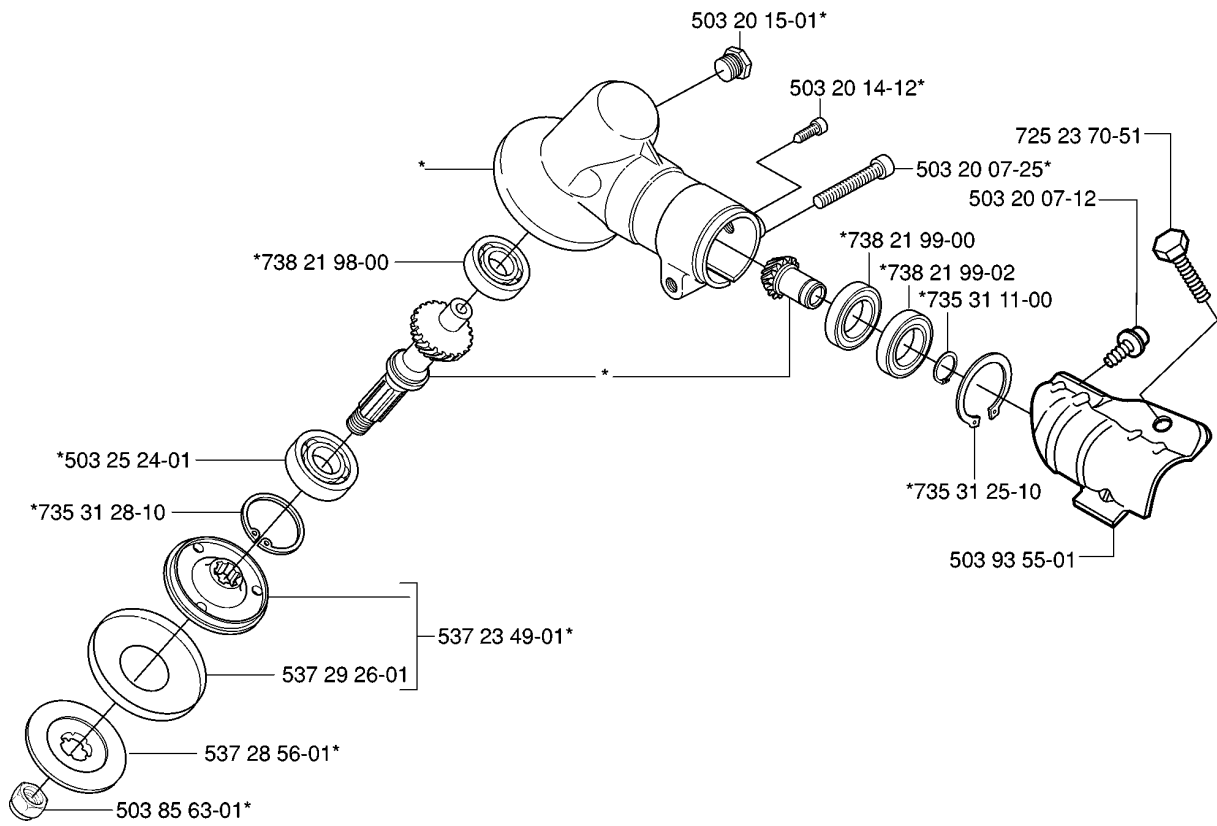

326 L, 2006-04

Part No	Description	Remark	QTY KIT
501 60 02-03	SCREWDRIVER		1
502 02 28-02	WELT HOOK		1
502 11 46-02	SOCKET WRENCH		1
502 21 58-01	L-NYCKEL		1
502 28 59-01	STOP		1
503 73 40-01	FRONT PIECE		1
503 73 41-02	FRONT PIECE		1
503 80 17-01	GREASE	326C	1
503 97 64-01	GREASE		1
531 00 92-48	FILTER OIL		1
537 13 04-02	KNOB		1
537 21 62-01	HARNESS		1
537 21 62-02	HARNESS	USA	1
537 21 63-01	HARNESS		1
537 21 63-02	HARNESS	USA	1
537 31 29-01	TRANSPORT GUARD	200-275 MM	1
537 35 01-01	LOOP		1
537 35 36-01	LOOP		1
725 23 31-51	SCREW		1

326 L, 2006-04

Part No	Description	Remark	QTY KIT
502 27 22-01	SAW BLADE GUARD		1
503 21 07-16	SCREW IHSC T		1
503 21 07-16	SCREW IHSC T		1
503 21 75-16	SCREW IHSC FT		4
503 21 75-16	SCREW IHSC FT		1
503 79 88-01	BLADE		1
503 79 88-01	BLADE		1
503 93 42-02	COMBI GUARD	323R 326RX	1
503 97 71-01	TRIMMER GUARD	323L 326L 326LX 326LDX	1
530 05 22-86	LINE LIMITER		1
537 02 61-01	TRIMMER GUARD	326C	1
537 04 75-01	CLAMP		1
537 29 34-01	ADAPTER		1
537 29 95-01	SAW BLADE GUARD	323R 326RX	1
725 23 68-71	SCREW EHHM		2

A *compl 537 19 92-02

BEVEL GEAR

326 L, 2006-04

Part No	Description	Remark	QTY KIT
503 20 07-12	SCREW IHSCFM		1
503 20 07-25	SCREW IHSCFM		1
503 20 14-12	SCREW IHSCFMO		1
503 20 15-01	SCREW IHHM		1
503 25 24-01	BALL BEARING		1
503 85 63-01	NUT		1
503 93 55-01	CLAMP.GUARD		1
537 19 92-02	BEVEL GEAR ASSY		1
537 23 49-01	DRIVER ASSY		1
537 28 56-01	SUPPORT FLANGE		1
537 29 26-01	CUP		1
725 23 70-51	SCREW		1
735 31 11-00	CIRCLIP		1
735 31 25-10	CIRCLIP		1
735 31 28-10	CIRCLIP		1
738 21 98-00	BALL BEARING		1
738 21 99-00	BALL BEARING		1
738 21 99-02	BALL BEARING		1