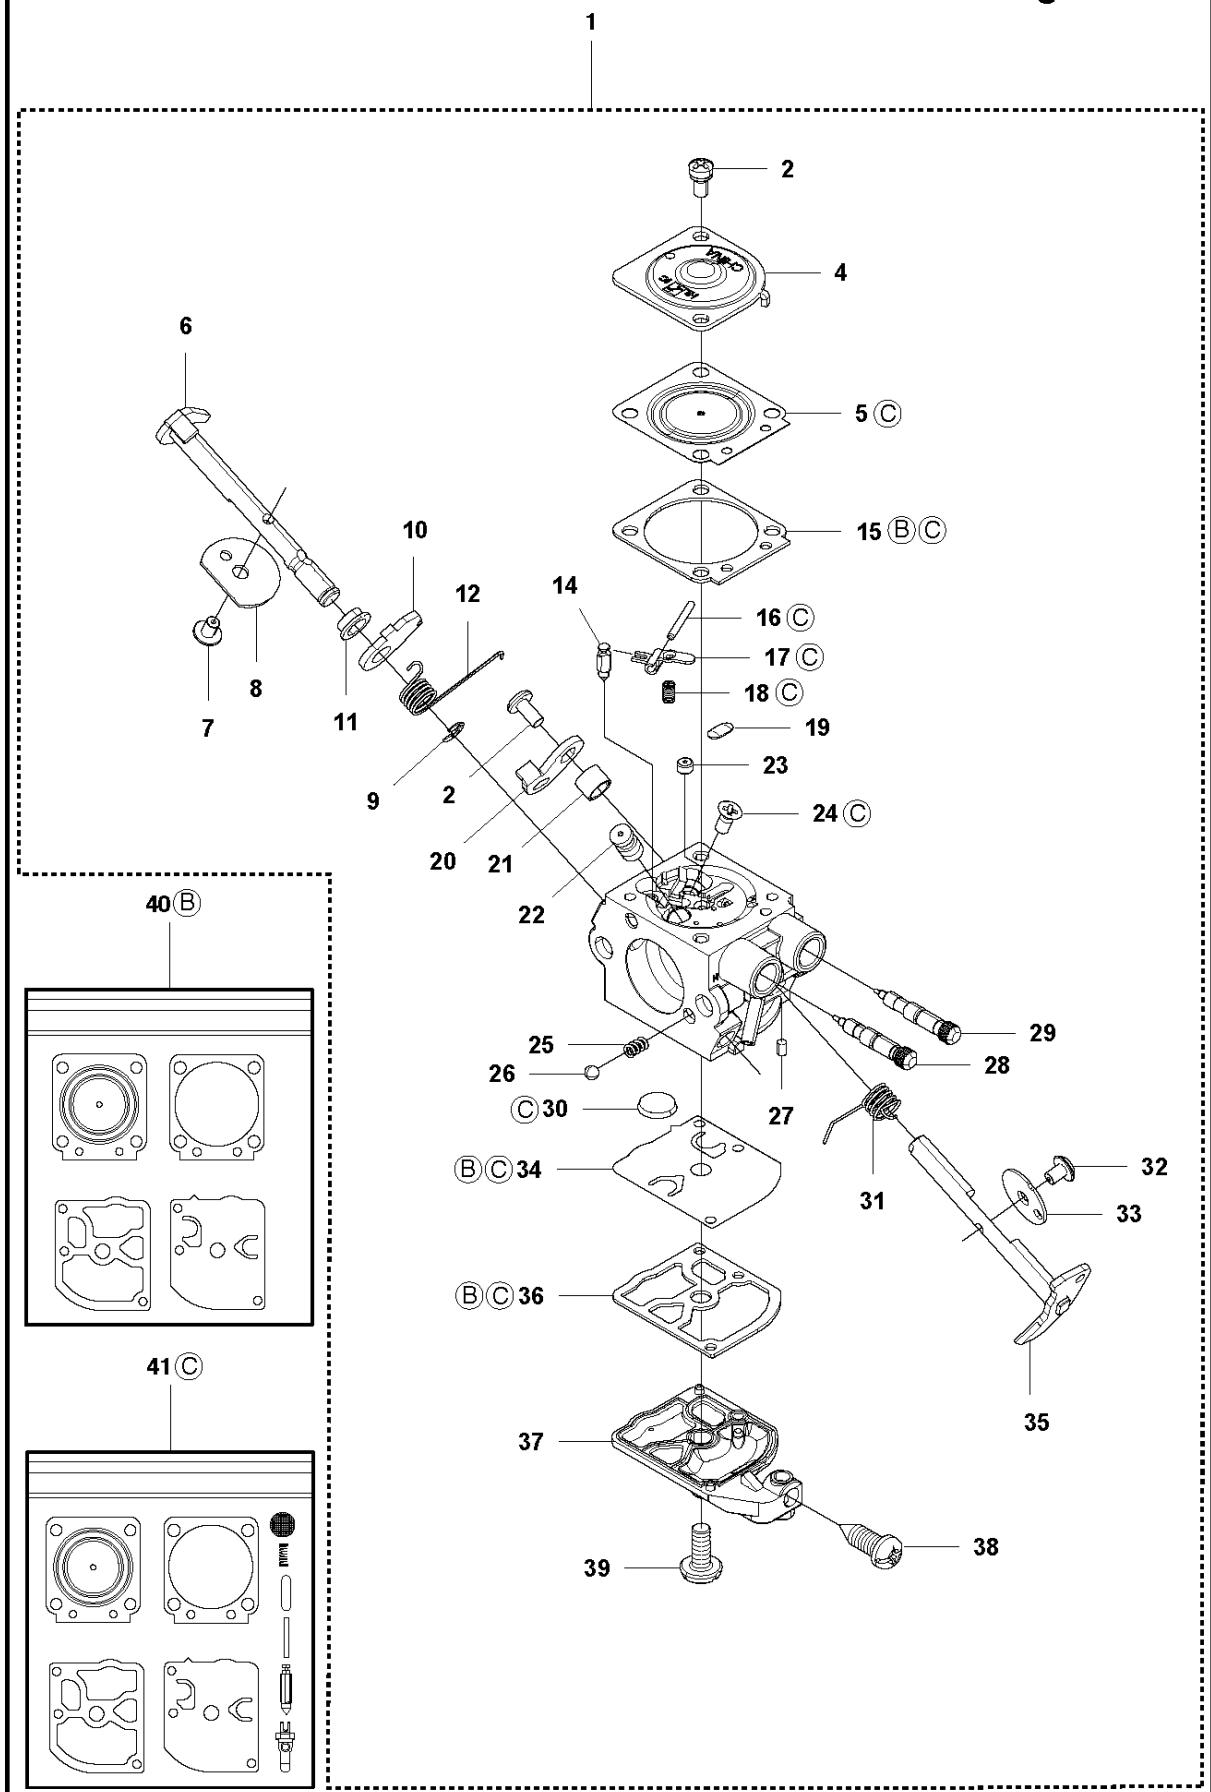

CARBURETOR (only option for US)

Hualong HQ-2

CARBURETOR

326 L, 2006-04

Ref	Part No	Description	Remark	QTY	KIT
1	576 01 98-01	CARBURETTOR	Hualong HQ-2, only option for US	1	
2	576 02 42-01	SCREW		2	1
4	576 02 36-01	COVER		1	1
5	576 02 24-01	DIAPHRAGM ASSY		1	1
6	576 02 30-01	SHAFT ASSY		1	1
7	576 02 41-01	SCREW		1	1
8	576 02 32-01	CHOKE		1	1
9	576 02 48-01	E-CLIP		1	1
10	576 02 31-01	LEVER		1	1
11	576 02 35-01	BUSHING		1	1
12	576 02 33-01	SPRING		1	1
14	576 02 01-01	VALVE		1	1
15	576 02 37-01	GASKET		1	1
16	576 02 03-01	PIN		1	1
17	576 02 04-01	LEVER		1	1
18	576 02 05-01	SPRING		1	1
19	576 02 06-01	PLUG		1	1
20	576 02 28-01	LEVER		1	1
21	576 02 29-01	BUSHING		1	1
22	576 02 07-01	MAIN NOZZLE		1	1
23	576 02 08-01	CHECK VALVE		1	1
24	576 02 43-01	SCREW		1	1
25	576 02 34-01	SPRING		1	1
26	576 02 47-01	BALL		1	1
27	576 02 23-01	BAR		1	1
28	576 02 10-01	NEEDLE		1	1
29	576 02 11-01	NEEDLE		1	1
30	576 02 15-01	SCREEN		1	1
31	576 02 27-01	SPRING		1	1
32	576 02 40-01	SCREW		1	1
33	576 02 26-01	THROTTLE		1	1
34	576 02 39-01	DIAPHRAGM PUMP		1	1
35	576 02 25-01	SHAFT ASSY		1	1
36	576 02 38-01	GASKET		1	1
37	576 02 20-01	COVER		1	1
38	576 02 22-01	SCREW		1	1
39	576 02 44-01	SCREW		1	1
40	581 74 35-01	GASKET KIT		1	1
41	581 74 37-01	REPAIR KIT		1	1