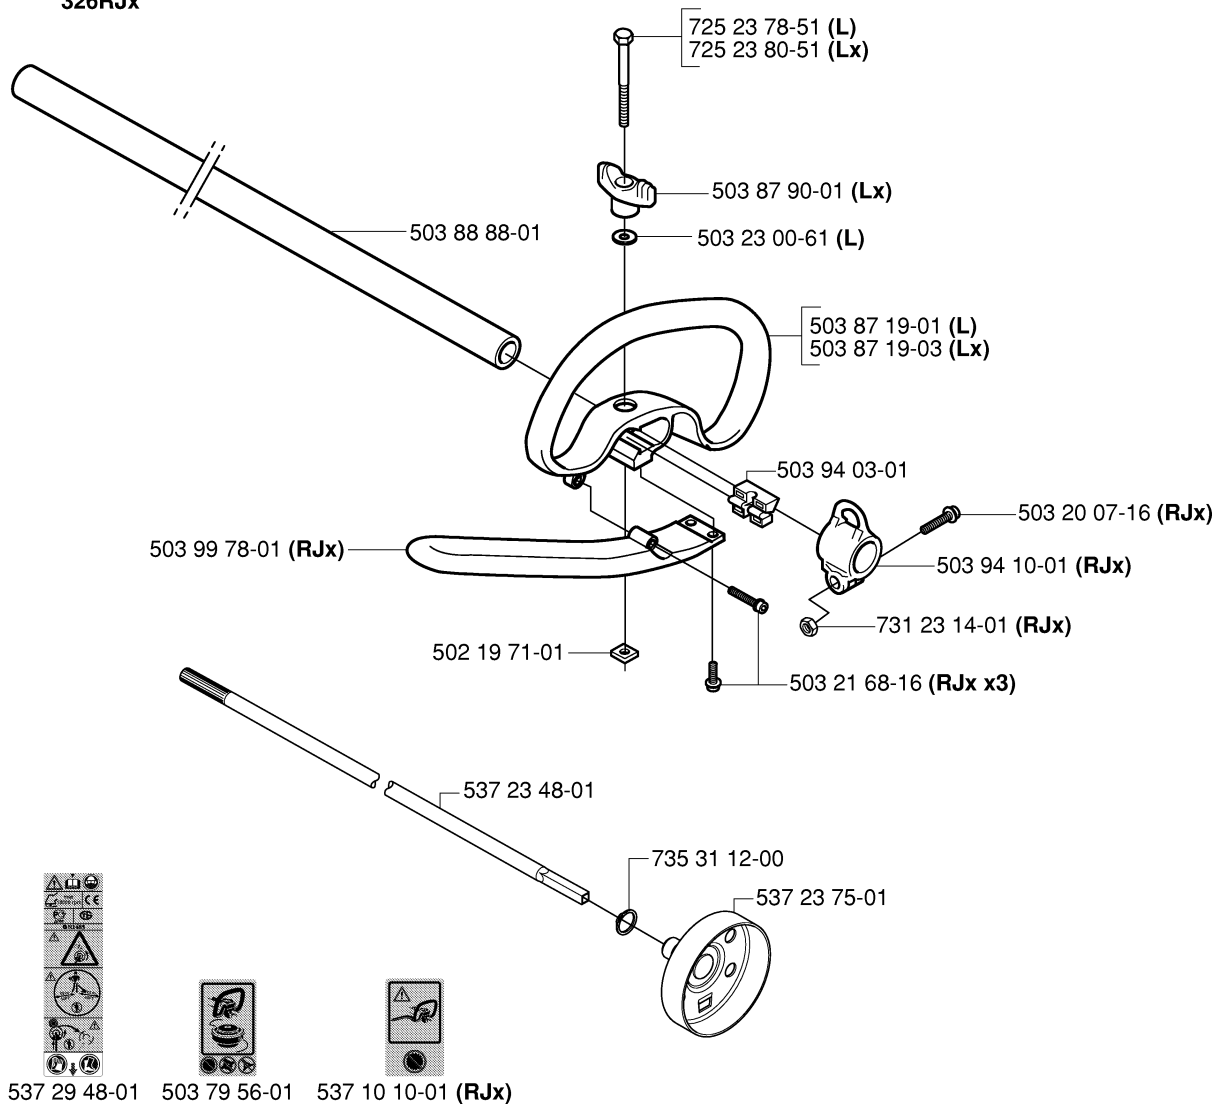

E 323R
326Rx
*compl 503 72 43-09

326Rx

323R

537 29 48-01

SHAFT & HANDLE

326 L, 2006-04

Part No	Description	Remark	QTY KIT
502 19 71-01	SQUARE NUT		1
502 19 95-03	HANDLEBAR		1
502 20 38-01	KNOB		1
502 21 12-01	STAPLE		1
502 21 12-01	STAPLE		1
502 21 12-01	STAPLE		1
503 20 02-45	SCREW IHSCFM		1
503 20 02-45	SCREW IHSCFM		1
503 20 07-16	SCREW IHSCFM		1
503 21 68-20	SCREW IHSCFT		4
503 21 75-25	SCREW IHSCFT		2
503 72 29-01	COVER		1
503 72 43-09	HANDLEBAR	323R 326RX	1
503 75 00-01	HANDLEBAR BRACKET		1
503 88 23-01	BRACKET		1
503 88 88-01	TUBE		1
503 94 10-01	HOOK		1
503 96 31-01	BRACKET		1
537 17 28-01	HANDLE		1
537 17 28-01	HANDLE		1
537 17 29-01	COVER		1
537 17 29-01	COVER		1
537 23 48-01	DRIVE SHAFT		1
537 23 75-01	CLUTCH DRUM ASSY		1
537 29 48-01	LABEL		1
725 23 86-51	SCREW EHHM		1
731 23 14-01	HEXAGON NUT		1
731 23 14-01	HEXAGON NUT		1
731 23 14-01	HEXAGON NUT		1
735 31 12-00	CIRCLIP		1

C 323L
326L, Lx
326RJx

SHAFT & HANDLE

326 L, 2006-04

Part No	Description	Remark	QTY KIT
502 19 71-01	SQUARE NUT		1
503 20 07-16	SCREW IHSCFM	RJX	1
503 21 68-16	SCREW IHSCF	RJX	3
503 23 00-61	WASHER	L	1
503 79 56-01	LABEL		1
503 87 19-01	HANDLE.LOOP	L	1
503 87 19-03	HANDLE	LX	1
503 87 90-01	KNOB	LX	1
503 88 88-01	TUBE		1
503 94 03-01	DISTANCE		1
503 94 10-01	HOOK	RJX	1
503 99 78-01	HANDLE	RJX	1
537 10 10-01	LABEL	RJX	1
537 23 48-01	DRIVE SHAFT		1
537 23 75-01	CLUTCH DRUM ASSY		1
537 29 48-01	LABEL	323L 326L, LX 326RJX	1
725 23 78-51	SCREW EHHM	L	1
725 23 80-51	SCREW EHHM	LX	1
731 23 14-01	HEXAGON NUT	RJX	1
735 31 12-00	CIRCLIP		1