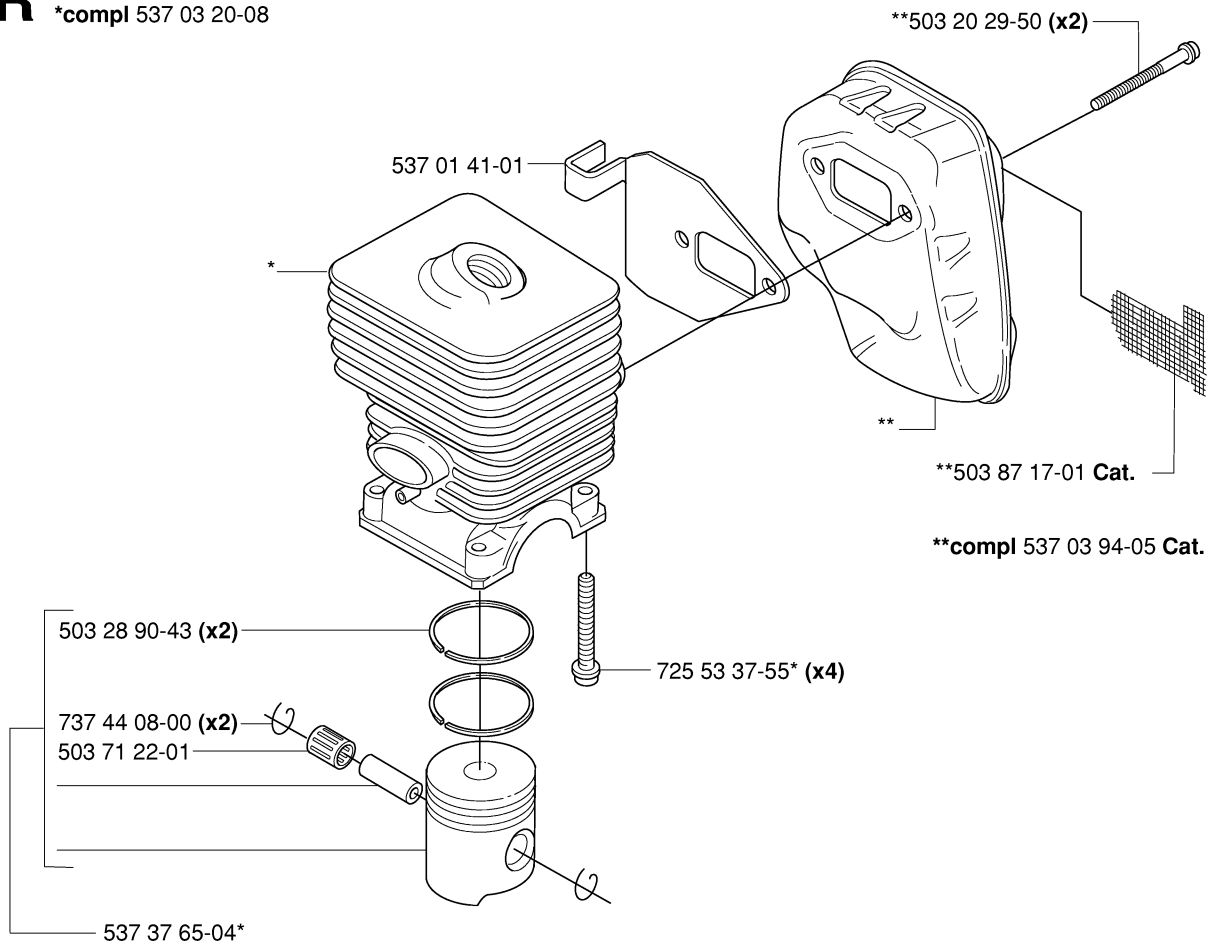

R 323
*compl 537 03 20-08