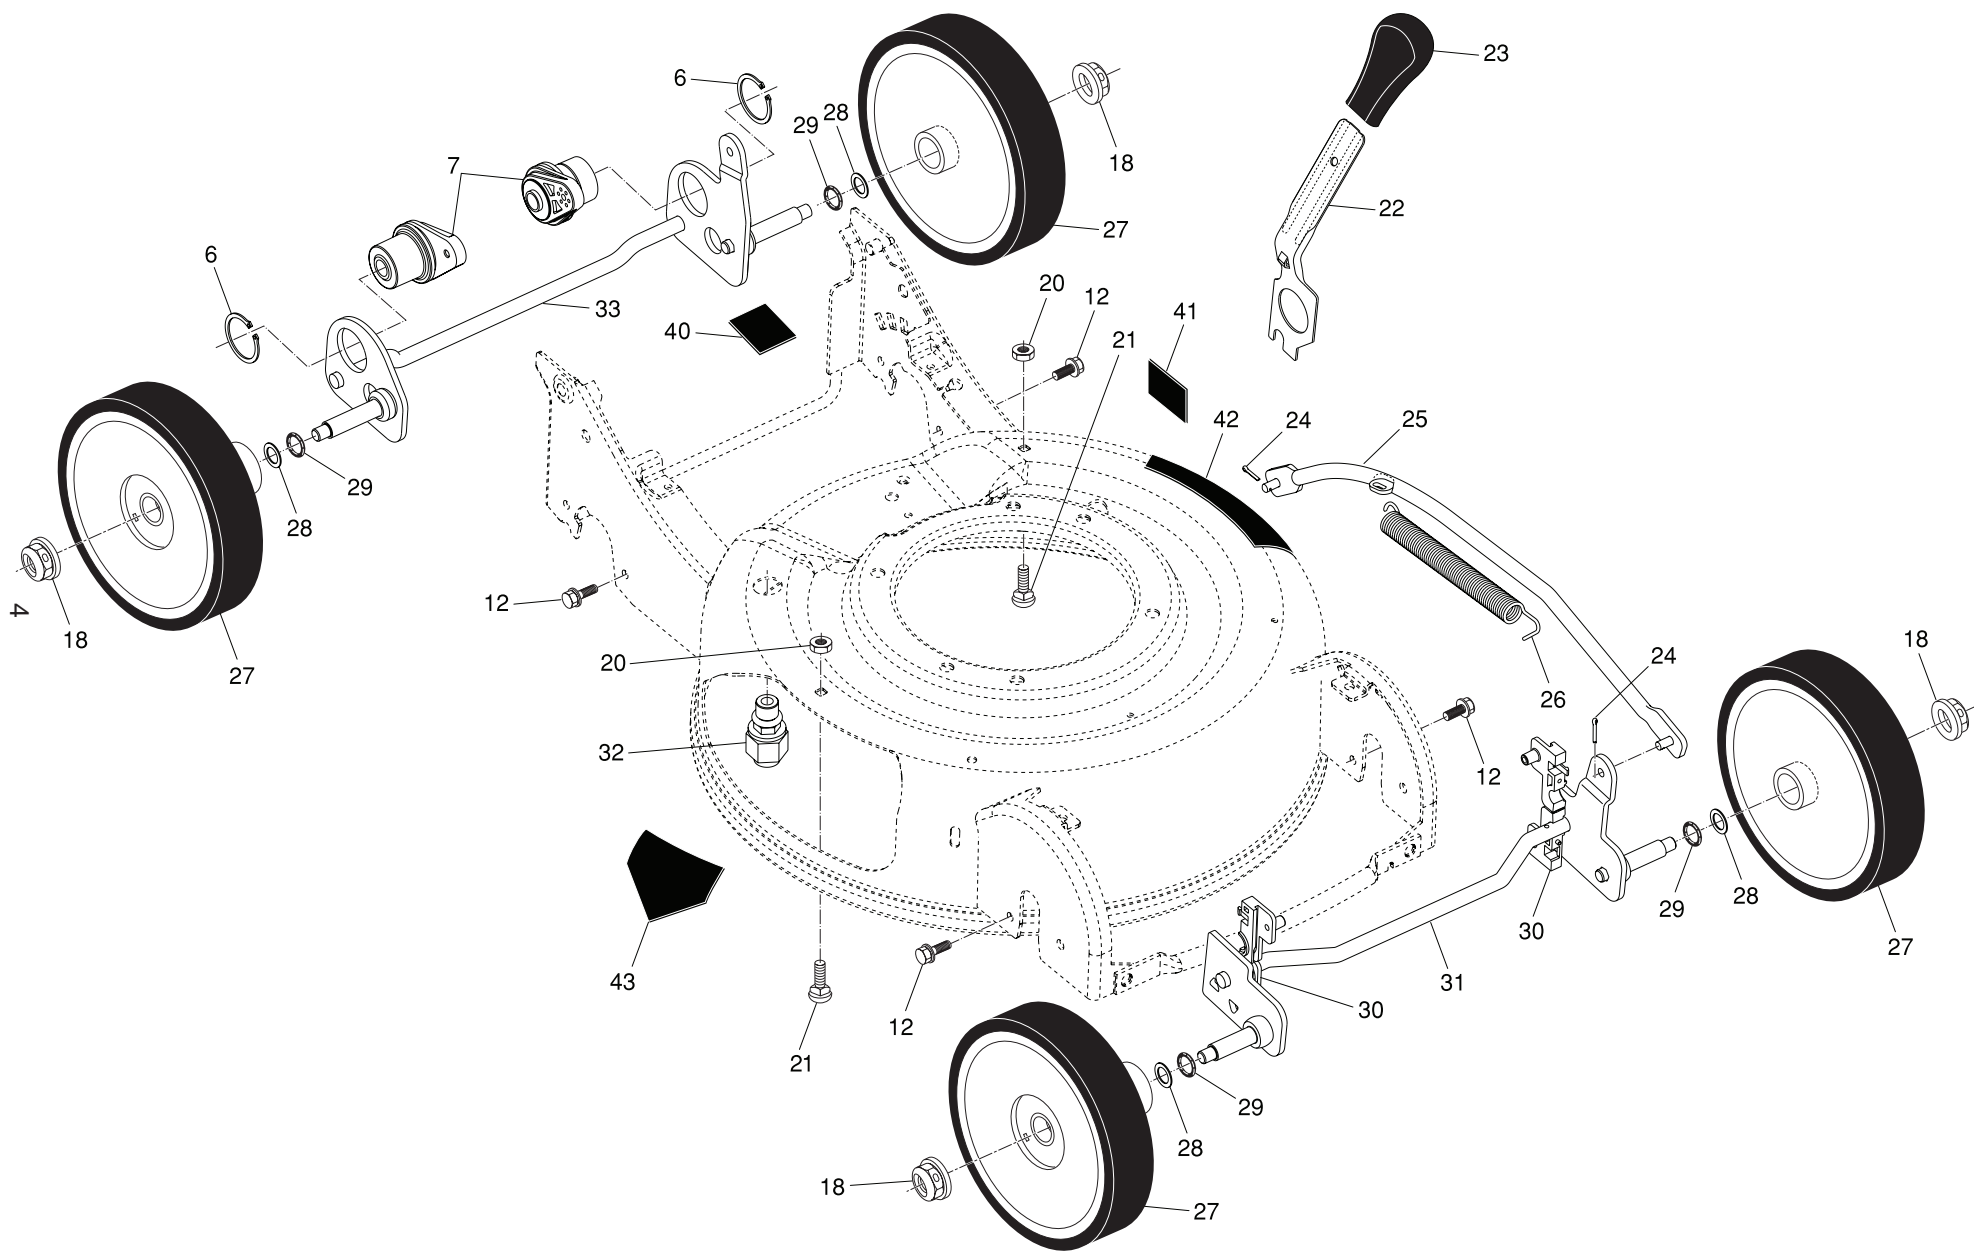

ROTARY LAWN MOWER - - MODEL NUMBER R145 (96131002101) PRODUCT NO. 961 41 00-21

ROTARY LAWN MOWER - - MODEL NUMBER **R145** (96131002101) PRODUCT NO. 961 41 00-21

KEY NO.	PART NO.	DESCRIPTION
6	812 00 00-12	Ring, Retaining
7	532 19 92-45	Bearing, Drive
12	532 16 34-09	Screw, Hi-Lo Thread 1/8 x 5/8
18	532 08 39-23	Nut, Hex
20	873 51 04-00	Locknut 1/4-20
21	872 11 04-07	Bolt, Carriage
22	532 41 35-19	Height Adjustment Lever, Rear
23	532 19 92-69	Knob, Height Adjustment Lever
24	532 40 70-59	Screw
25	532 40 71-42	Height Adjustment Lever, Front
26	532 40 96-16	Spring

KEY NO.	PART NO.	DESCRIPTION
27	532 41 08-31	Wheel & Tire Assembly, Front
28	532 08 83-48	Washer, Flat
29	532 19 74-80	O-Ring
30	532 41 35-20	Bearing Assembly, Front Axle
31	532 41 40-71	Axle Assembly, Front
32	532 40 00-94	Fitting, Quick Release
33	532 41 40-72	Axle Assembly, Rear
40	532 19 97-31	Decal, Noise Level
41	532 15 97-36	Decal, Hot Muffler
42	532 19 99-12	Decal, Warning
43	532 18 21-66	Decal, Danger

NOTE: All component dimensions given in U.S. inches. 1 inch = 25.4 mm. **IMPORTANT:** Use only Original Equipment Manufacturer (O.E.M.) replacement parts. Failure to do so could be hazardous, damage your lawn mower and void your warranty.