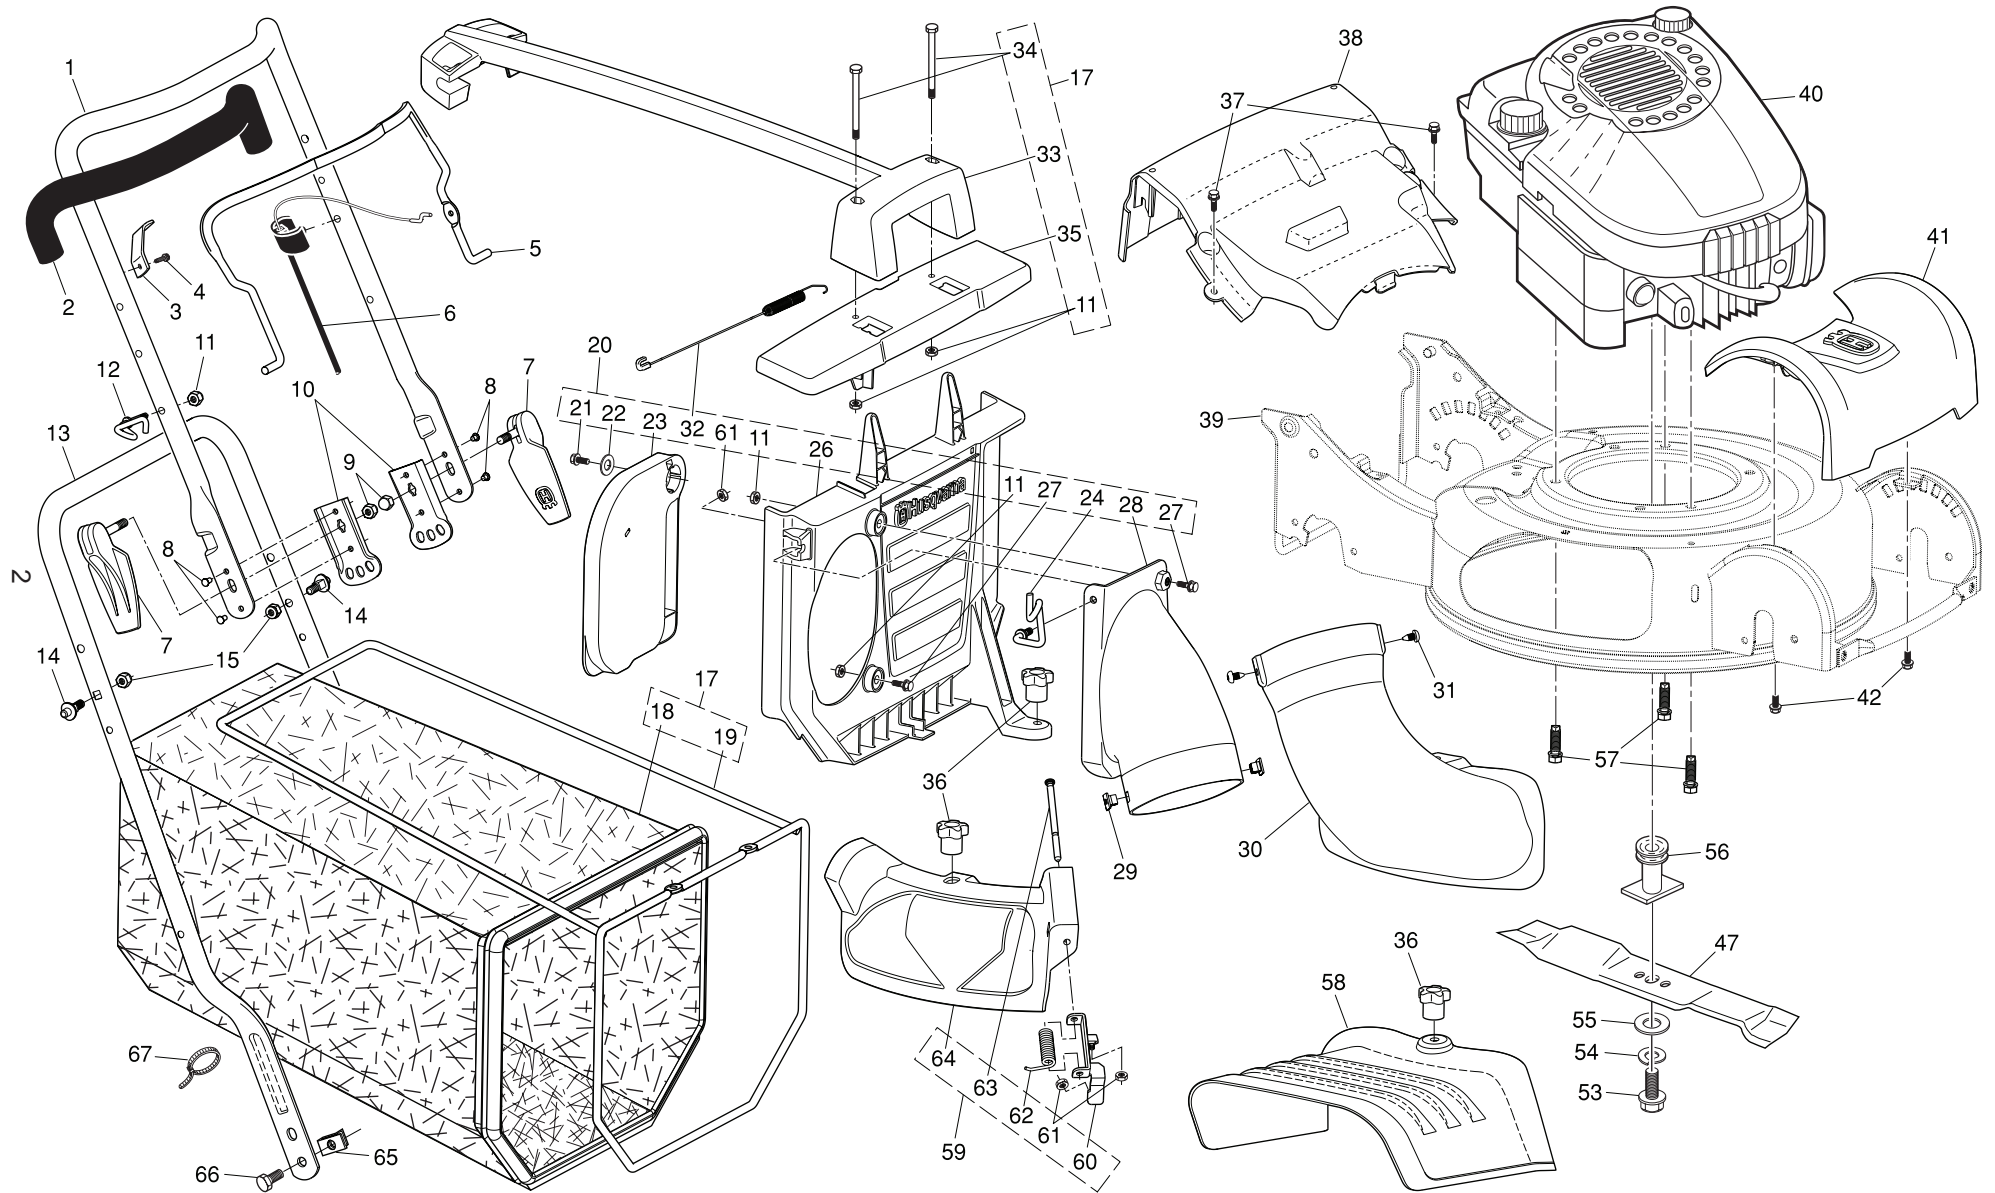

ROTARY LAWN MOWER - - MODEL NUMBER R145 (96131002101) PRODUCT NO. 961 41 00-21

ROTARY LAWN MOWER - - MODEL NUMBER **R145** (96131002101) PRODUCT NO. 961 41 00-21

KEY NO.	PART NO.	DESCRIPTION	KEY NO.	PART NO.	DESCRIPTION	KEY NO.	PART NO.	DESCRIPTION
1	532 40 06-04	Upper Handle Assembly (Includes Foam Grip)	21	532 16 34-09	Screw, Hi-Lo Thread 1/8 x 5/8	41	532 41 35-14	Front Cover
2	532 18 63-62	Grip, Foam	22	532 05 38-47	Washer, Flat 1/4	42	532 19 41-89	Screw, Hex Washer Head 1/8-16 x 5/8
3	532 08-68-99	Upstop Bracket	23	532 41 35-08	Chute, Rear Door	47	532 19 92-43	Blade
4	532 75 06-34	Screw, Threaded, Rolled #10-24 x 1/2	24	532 40 86-52	Rope Guide, Rear Door	53	532 19 17-60	Bolt, Hex Head 3/8-24 x 2-1/2
5	532 18 62-98	Control Bar	26	532 12 52-03	Rear Door	54	532 85 02-63	Washer, Helical
6	532 19 77-40	Cable, Operator Presence	27	532 18 35-18	Bolt, Shoulder 5/16	55	532 85 10-74	Washer, Hardened
7	532 41 35-07	Quick Release Assembly	28	532 41 35-10	Upper Chute	56	532 19 92-49	Blade Adapter
8	532 19 96-97	Rivet	29	532 19 97-27	Grommet 1/4	57	532 15 04-06	Bolt, Engine, Dogpoint 3/8-16
ω 9	532 40 04-13	Nut, Acorn	30	532 41 35-11	Lower Chute	58	532 41 35-17	Discharge Guard
10	532 41 35-34	Bracket, Quick Release	31	532 19 98-55	Screw, T-30 1/4-20 x 1/2	59	532 40 03-46	Mulcher Door Assembly
11	532 13 20-04	Nut, Hex, Zinc-Plated, Black 1/4-20	32	532 40 14-02	Spring, Rear Door	60	532 19 92-68	Hinge Bracket Assembly
12	532 19 47-88	Rope Guide, Upper Handle	33	532 41 35-36	Handle, Grass Catcher	61	532 19 17-30	Nut, Hex, Flangelock 1/4-20
13	532 41 35-35	Lower Handle	34	871 09 04-48	Screw 1/4-20 x 3	62	532 18 34-46	Spring, Mulcher Door
14	532 19 92-55	Stud, Adjustment	35	532 41 35-12	Adapter, Grass Catcher	63	532 18 34-45	Rod, Hinge
15	532 75 11-53	Nut, Hex 5/16-18	36	532 18 34-47	Knob	64	532 41 35-18	Mulcher Door
17	532 40 01-36	Grass Catcher Assembly	37	532 19 94-22	Screw, Hex Washer Head 1/4-20 x 1/2	65	532 40 40-08	Speed Nut
18	532 19 92-73	Grass Bag	38	532 41 35-13	Drive Cover	66	532 85 09-99	Bolt, Hex Head 3/8-16 x 1-1/4
19	532 19 92-78	Frame, Grass Bag	39	532 40 93-08	Lawn Mower Housing	67	532 06 64-26	Wire Tie
20	532 40 01-35	Chute Assembly	40	---	Engine, Briggs & Stratton, Model Number 12F802-1970-B1 (Order parts from Engine manufacturer)	--	532 40 86-02	Manual, Operator's, European
						--	532 40 86-03	Manual, Operator's, Scandinavian
						--	532 41 34-14	Manual, Operator's, Baltic

NOTE: All component dimensions given in U.S. inches. 1 inch = 25.4 mm. **IMPORTANT:** Use only Original Equipment Manufacturer (O.E.M.) replacement parts. Failure to do so could be hazardous, damage your lawn mower and void your warranty.