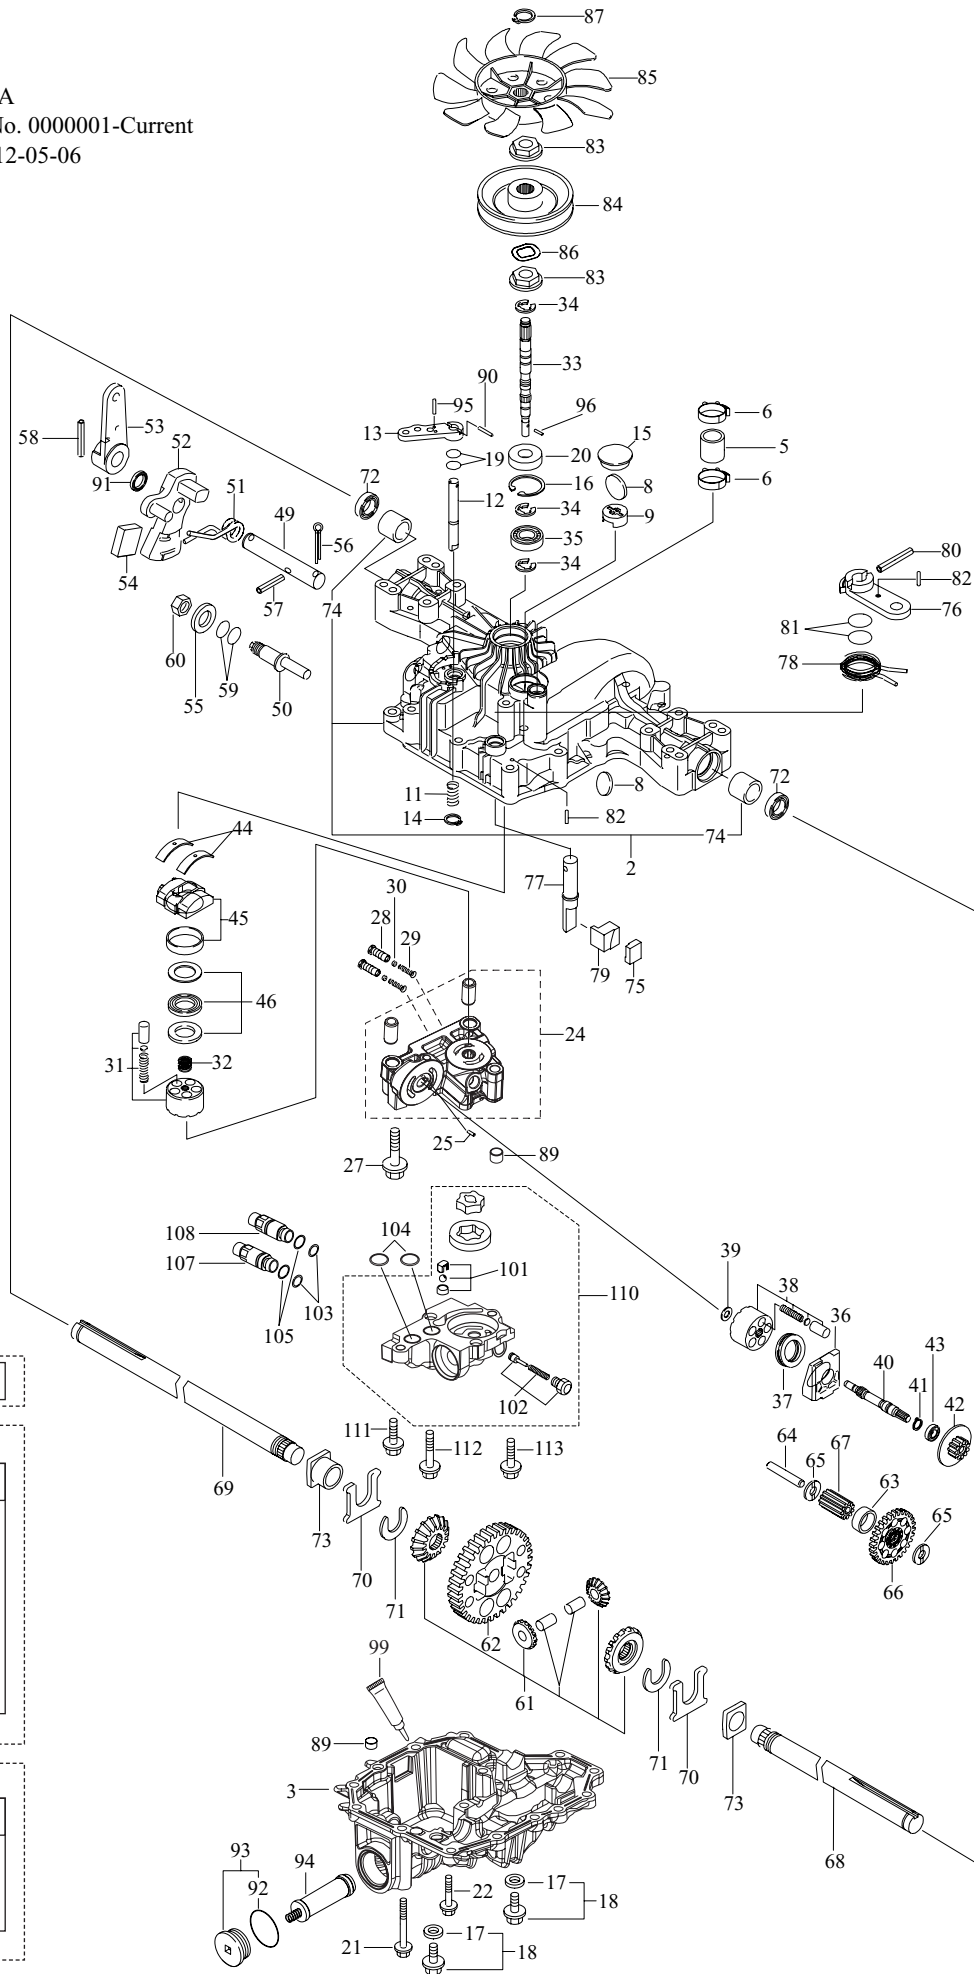

K574A
Ser. No. 0000001-Current
Rev. 12-05-06

1 K574A Transmission

K574A Seal Kit

Kit Includes

#17	#91
#19	#92
#20	#94
#30	#99
#59	#103
#72	#104
#81	#105

All parts may not be used.

K574A Repair Kit

Kit Includes

#24	#38
#31	
#200-Seal Kit	

All parts may not be used.

200

201