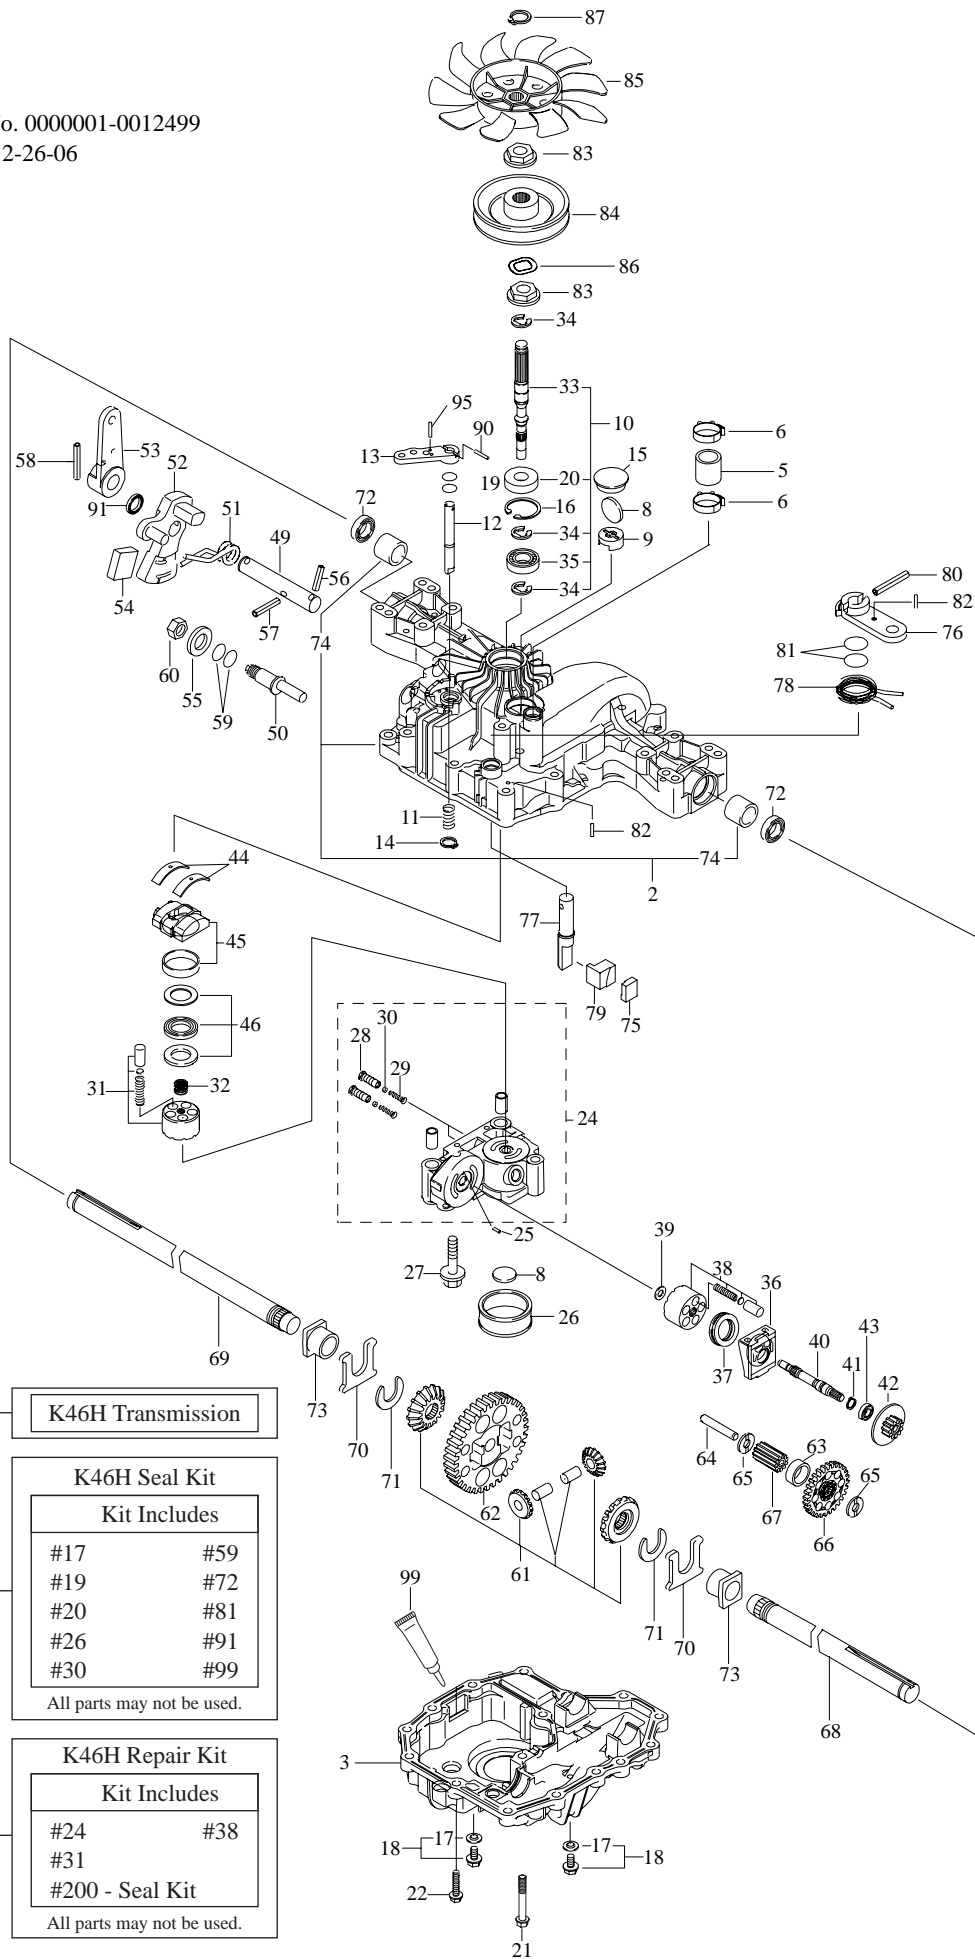

K46H
Ser. No. 0000001-0012499
Rev. 12-26-06

1 — K46H Transmission

200 — K46H Seal Kit

Kit Includes	
#17	#59
#19	#72
#20	#81
#26	#91
#30	#99

All parts may not be used.

201 — K46H Repair Kit

Kit Includes	
#24	#38
#31	
#200 - Seal Kit	

All parts may not be used.