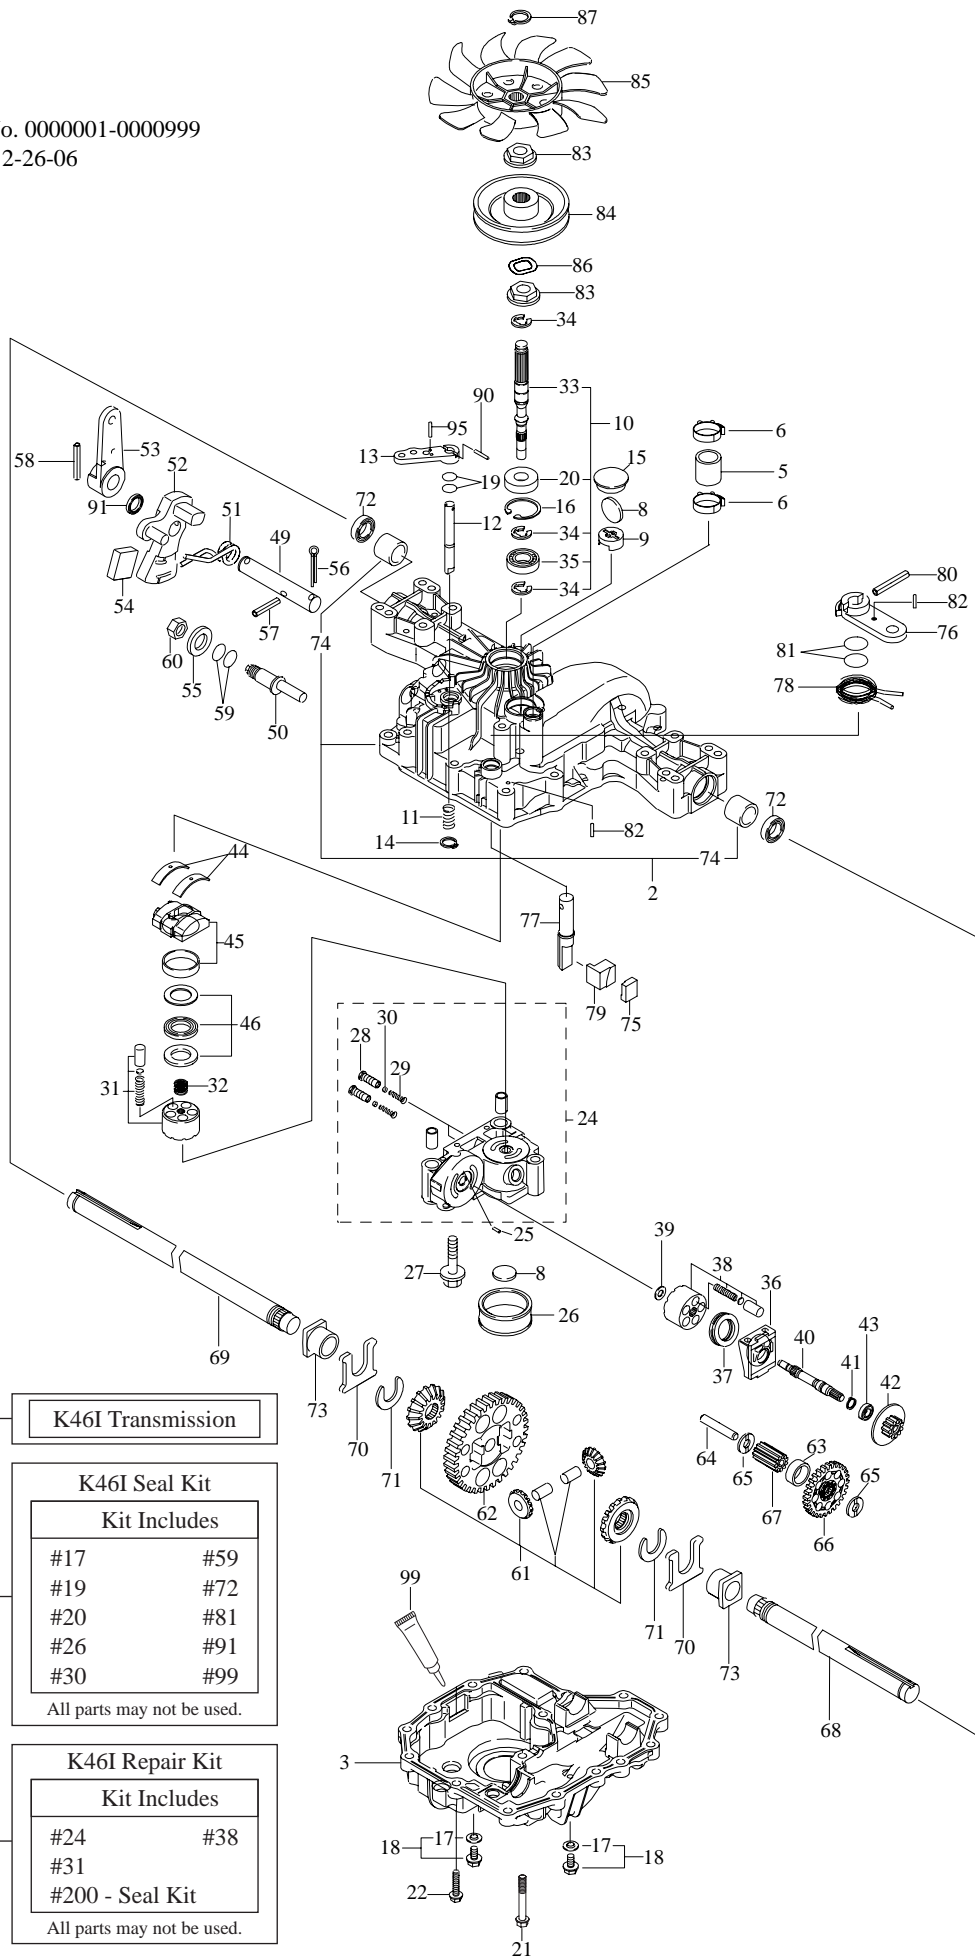

K46I
Ser. No. 0000001-0000999
Rev. 12-26-06

1 K46I Transmission

200 K46I Seal Kit

Kit Includes	
#17	#59
#19	#72
#26	#81
#30	#99

All parts may not be used.

201 K46I Repair Kit

Kit Includes	
#24	#38
#31	
#200 - Seal Kit	

All parts may not be used.