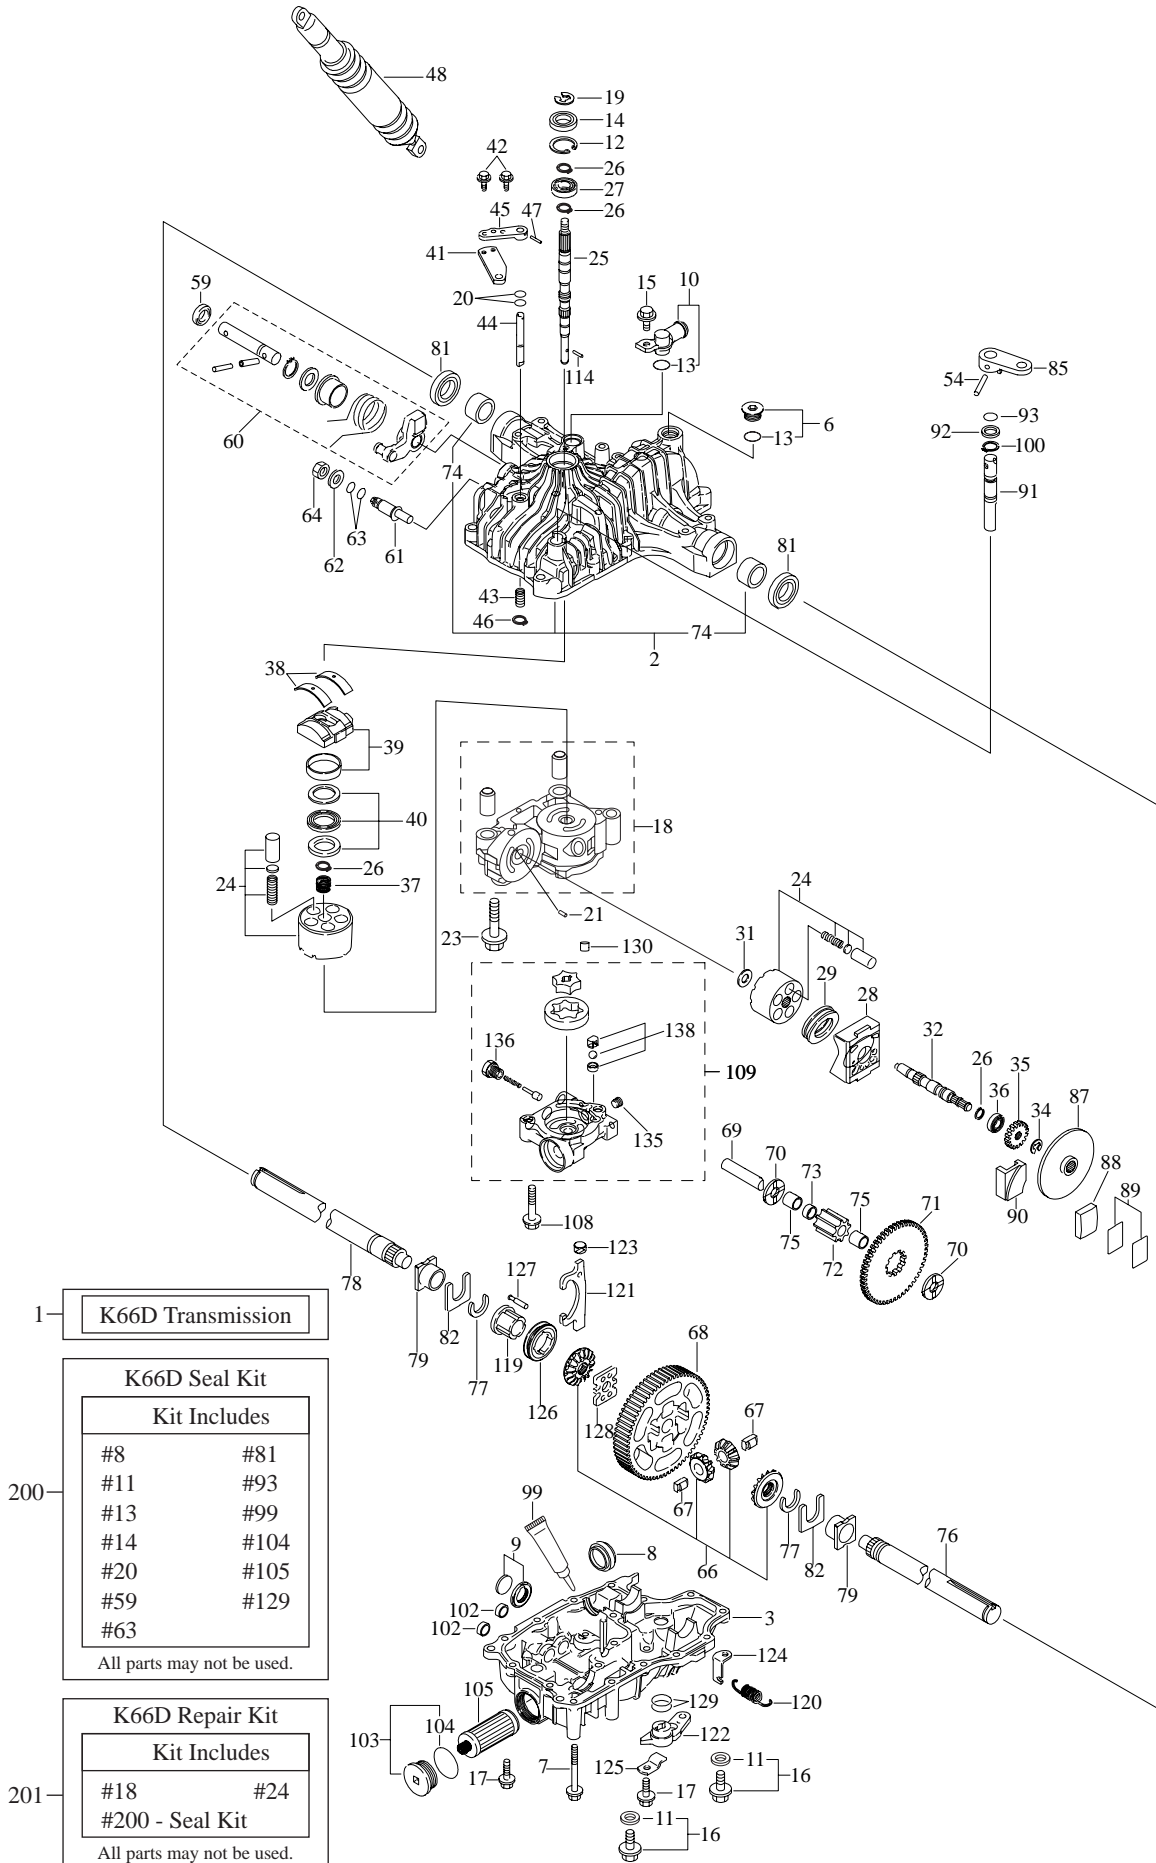

Transmission K66D

Spare parts
Ersatzteile
Pièces détachées
Reserve onderdelen
Repuestos
Reservdelar

ID Number	TTC Part No.	Husq.no	Part Description
1	7A632084530	535417701	K66D TRANSAXLE
2	1A632024101	502449101	UPPER CASE KIT
3	1A632084160	535414664	LOWER CASE
6	1A632024290	535402821	OIL CAP M20 STEEL
7	19215424310	535414683	CAP SCREW 8 * 75
8	1A632024320	535414623	FILTER
9	19216324350	535414694	MAGNET
10	1A632084750	502450201	FITTING
11	22190100000	535402825	SEAL WASHER 10
12	22252000350	535402850	SNAP RING C 35
13	24311000180	535402822	O-RIND P18
14	24421153507	506957201	SEAL TC 153507
15	26106080352	502462801	BOLT 8 * 35
16	26106100122	535402824	BOLT 10 * 12
17	26476080302	535402828	TAPPING SCREW 8 * 30
18	1A632024860	535414625	CENTER CASE AB
19	19215485310	535402807	E-RING 15
20	24311240100	535402815	O-RING 1A P10A
21	19216824760	535402858	PIN 3 * 9.8
23	26106100652	502462901	BOLT 10 * 65
24	19216825210	535402874	CYLINDER BLOCK KIT
25	1A632085261	535414666	PUMP SHAFT
26	19215425310	535402881	SNAP RING S15
27	24101062020	535402871	BEARING 6202C3
28	1A632024210	535414622	MOTOR HOUSING
29	19215424240	535414682	THRUST BEARING
31	19216825230	535402879	WASHER 12 * 24 * 1
32	1A632025270	535414628	MOTOR SHAFT
34	1A632025350	535414629	E-RING (MOTOR
35	1A632085400	535414667	MOTOR GEAR 14T
36	24102063020	535414704	BEARING 6302DUC3
37	19215425200	535414685	PUMP SPRING
38	19215427051	535414686	THRUST METAL
39	1A632027100	535414633	SWASH PLATE ASSEMBLY
40	19215427190	535414687	THRUST BEARING K81106
41	19215427201	535414688	THRUST PLATE A
41	1A632089521	535402826	BYPASS ARM
42	19215427210	535414689	THRUST PLATE B
43	19215427281	502460101	SPRING 25
44	1A632029510	535414634	BYPASS SHAFT
45	1A632029520	535402817	BYPASS LEVER
46	19216829570	535402849	SNAP RING 10
47	22351030020	535402816	SPRING PIN 3.0A * 20
48	19215489150	502460301	SHOCK ABSORBER K65
54	22351060040	535402809	ROLL PIN 6 * 40
59	19406527270	535402811	SEAL TC 162606
60	1A632089800	502451101	CONTROL SHAFT COMPLETE
61	1A632029700	535402892	FULCRUM
62	22137120000	535402813	WASHER 12
63	24311000140	535402814	O-RING 1A P14