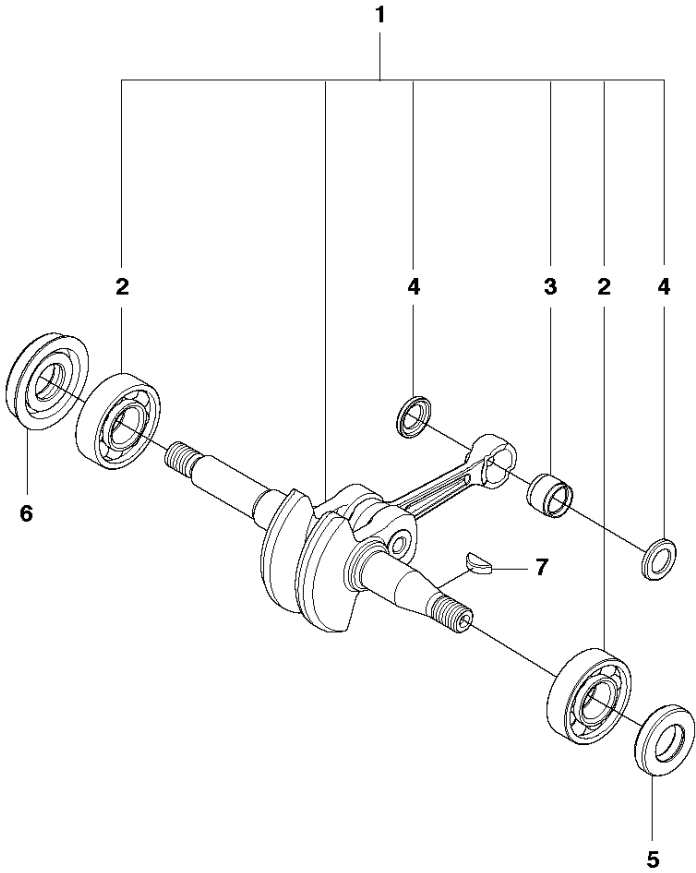

L T425
CRANK SHAFT

CRANKSHAFT

T425, 2008-01, CHAIN SAW

Ref	Part No	Description	Remark	QTY	KIT
1	525 61 61-01	CRANKSHAFT		1	
2	505 04 12-01	BEARING		2	1
3	505 04 09-01	BEARING		1	1
4	505 04 10-01	WASHER		2	1
5	505 04 13-01	SEAL		1	
6	505 04 14-01	SEAL		1	
7	544 26 00-01	KEY		1