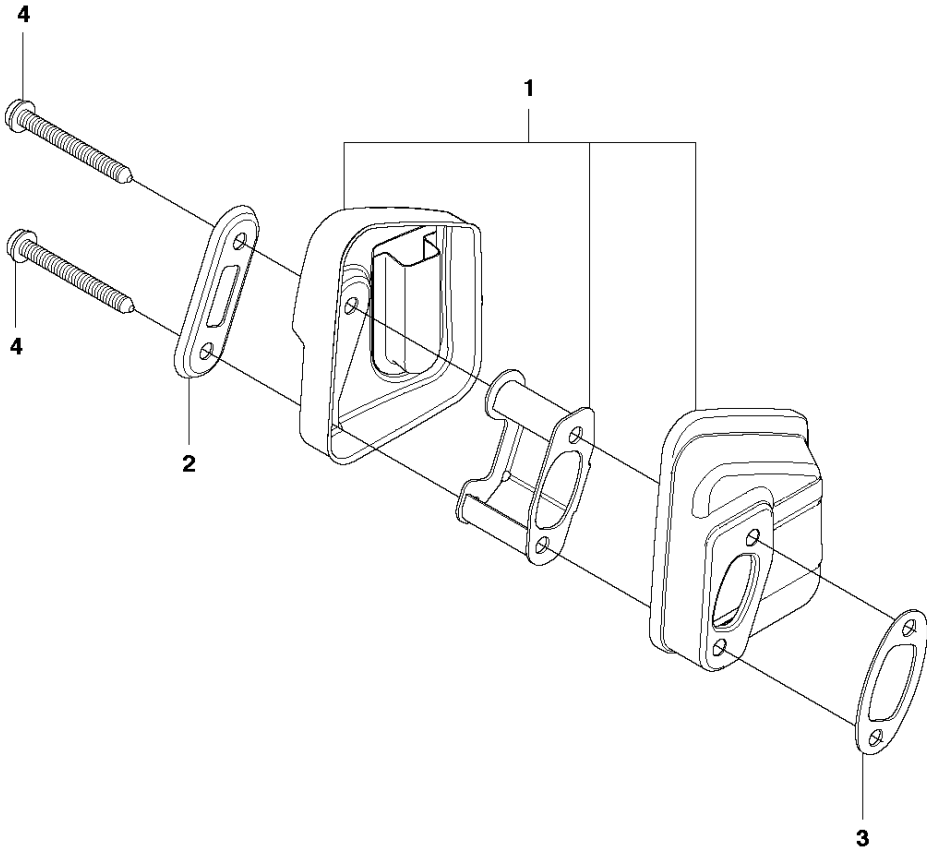

F T425
MUFFLER ASSY

MUFFLER

T425, 2008-01, CHAIN SAW

Ref	Part No	Description	Remark	QTY KIT
1	505 04 17-01	MUFFLER		1
2	505 04 20-01	PLATE		1
3	505 04 18-01	GASKET		1
4	505 04 19-01	SCREW		2