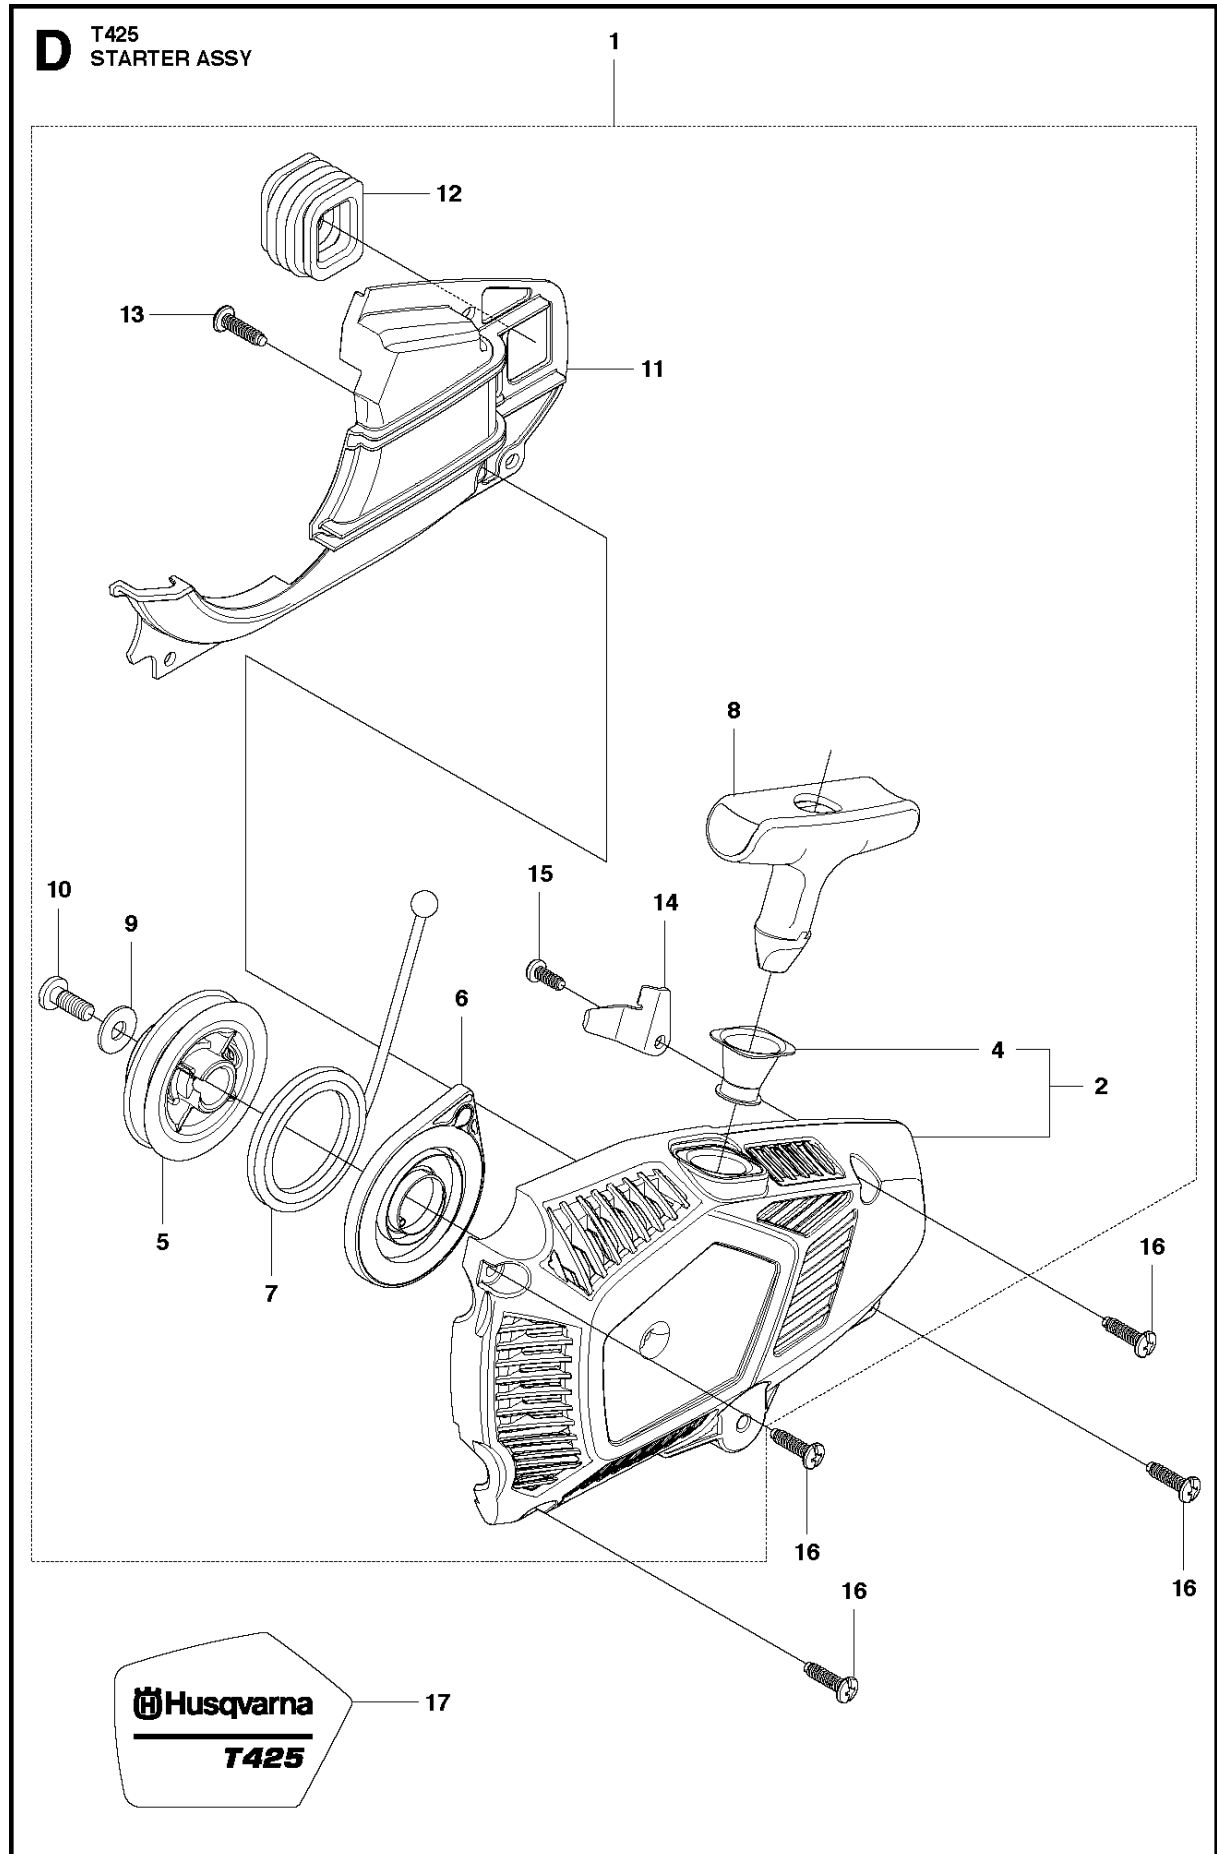

STARTER

T425, 2008-01, CHAIN SAW

Ref	Part No	Description	Remark	QTY	KIT
1	505 05 38-01	STARTER		1	
2	505 05 39-01	CASE COMP		1	1
4	537 28 32-01	REINFORCEMENT SLEEVE		1	1, 2
5	505 05 40-01	REEL		1	1
6	505 05 41-01	SPRING		1	1
7	505 05 42-01	ROPE		1	1
8	505 05 43-01	KNOB		1	1
9	505 05 44-01	WASHER		1	1
10	505 04 76-01	SCREW		1	1
11	505 05 46-01	COVER		1	1
12	505 05 47-01	PIPE		1	1
13	505 04 70-01	SCREW		1	1
14	505 15 19-01	GUIDE		1	1
15	505 15 20-01	SCREW		1	1
16	505 04 70-01	SCREW		4	
17	505 05 91-01	DECAL STARTER		1