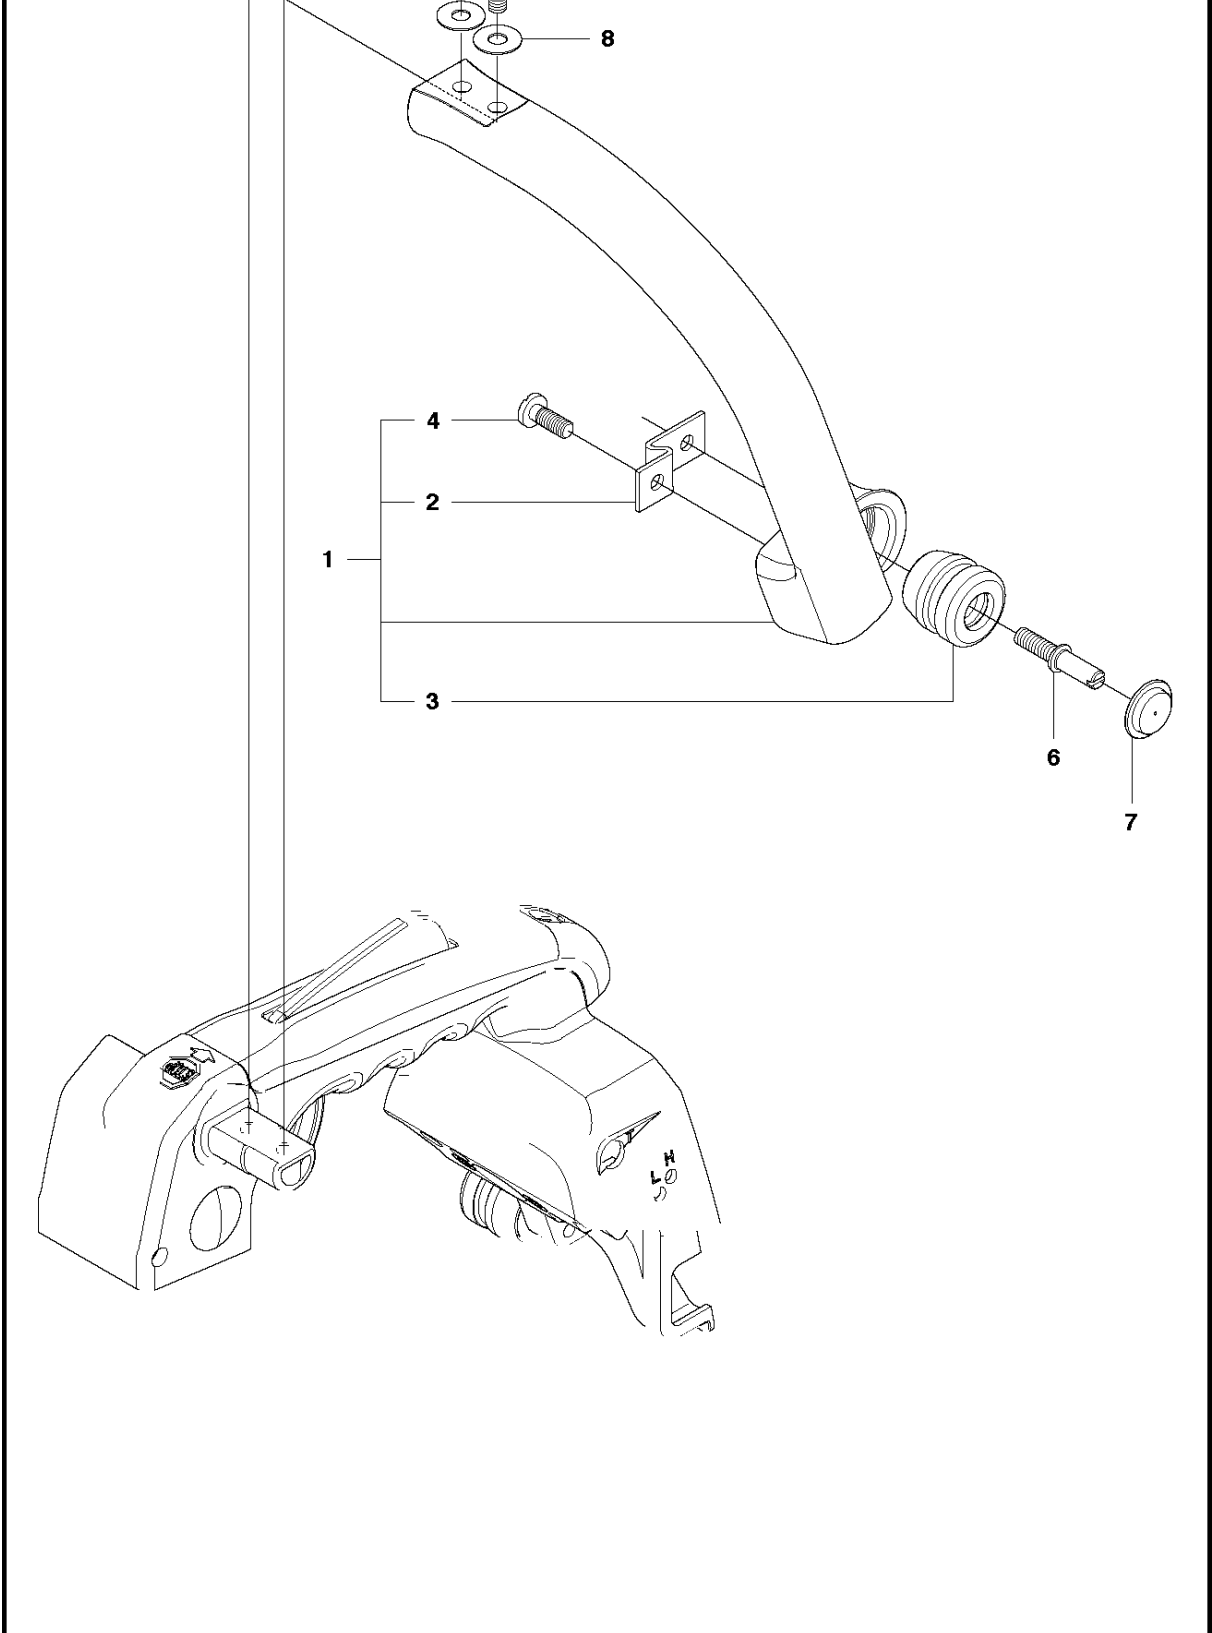

G T425
HANDLE ASSY

HANDLE

T425, 2008-01, CHAIN SAW

Ref	Part No	Description	Remark	QTY	KIT
1	505 04 73-01	HANDLE ASSY		1	
2	505 04 74-01	STOPPER		1	1
3	505 04 75-01	DAMPER		1	1
4	505 04 76-01	SCREW		1	1
5	505 04 76-01	SCREW		2	
6	505 04 95-01	BOLT		1	
7	505 04 96-01	HUB CAP		1	
8	586 06 04-01	WASHER		2