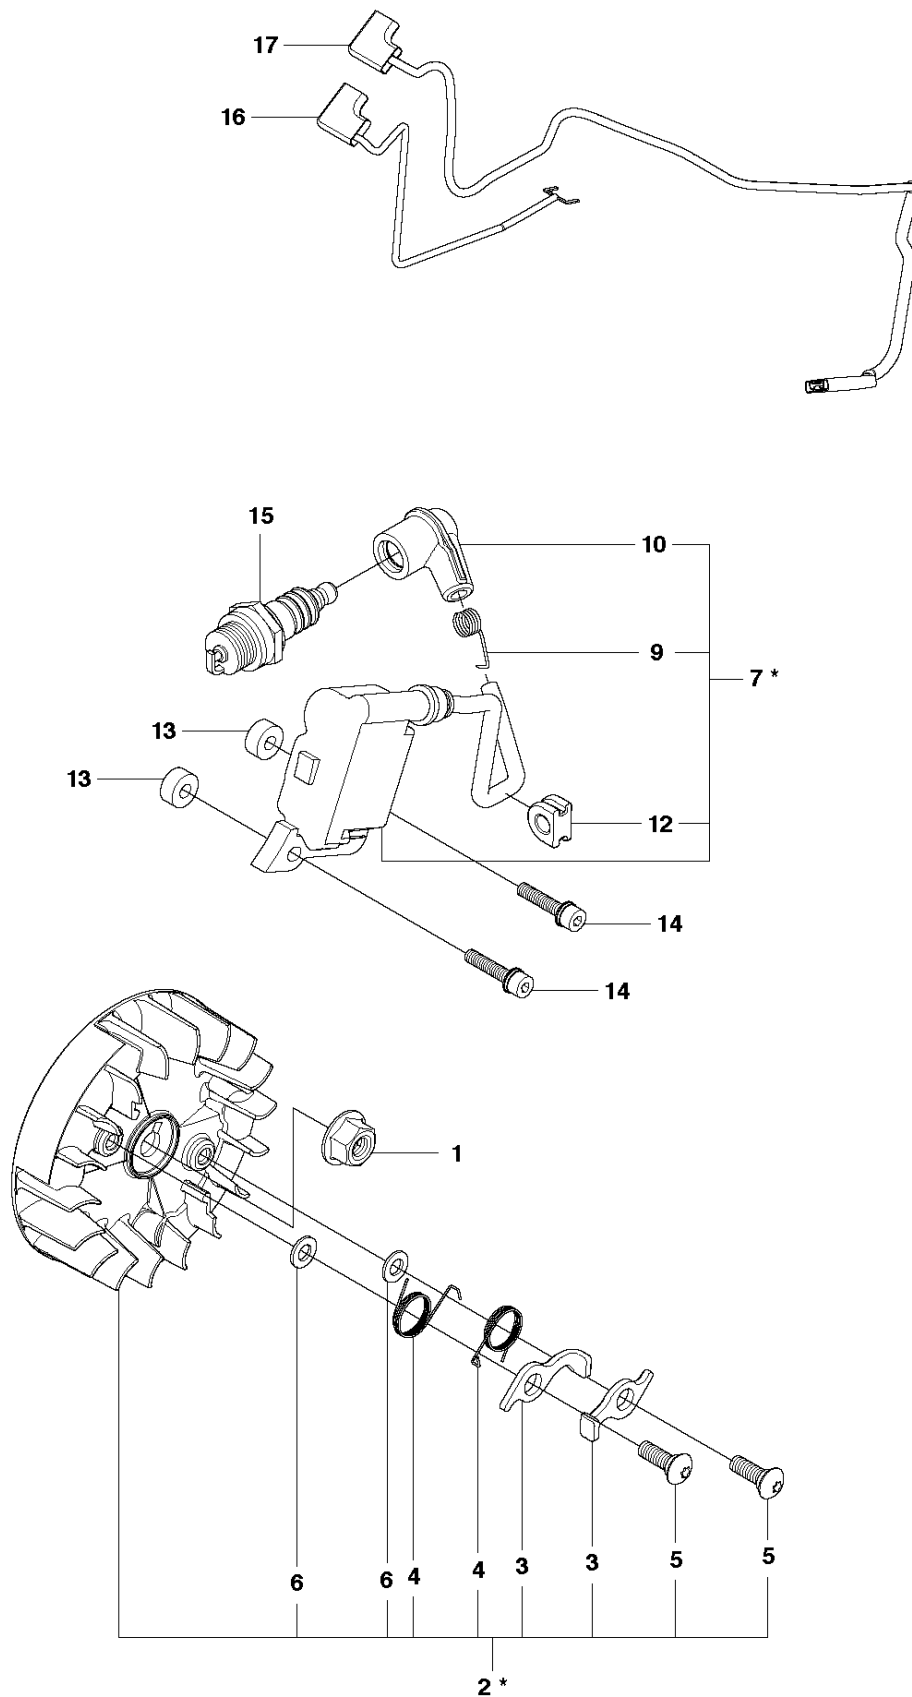

E T425
IGNITION SYSTEM

IGNITION SYSTEM

T425, 2008-01, CHAIN SAW

Ref	Part No	Description	Remark	QTY	KIT
1	505 04 15-01	NUT		1	
2	575 32 21-01	ROTOR		1	
3	521 55 17-01	PAWL		2	2
4	521 55 18-01	SPRING		2	2
5	521 51 60-01	SCREW		2	2
6	506 61 44-01	WASHER		2	2
7	525 73 81-01	IGNITION MODULE		1	
9	513 24 33-01	SPRING		1	
10	525 61 55-01	HUB CAP		1	
12	505 04 33-01	GROMMET		1	7
13	505 04 34-01	SPACER		2	
14	505 04 35-01	BOLT		2	
15	503 23 51-08	SPARK PLUG		1	
16	505 04 37-01	CORD		1	
17	505 04 38-01	CORD		1