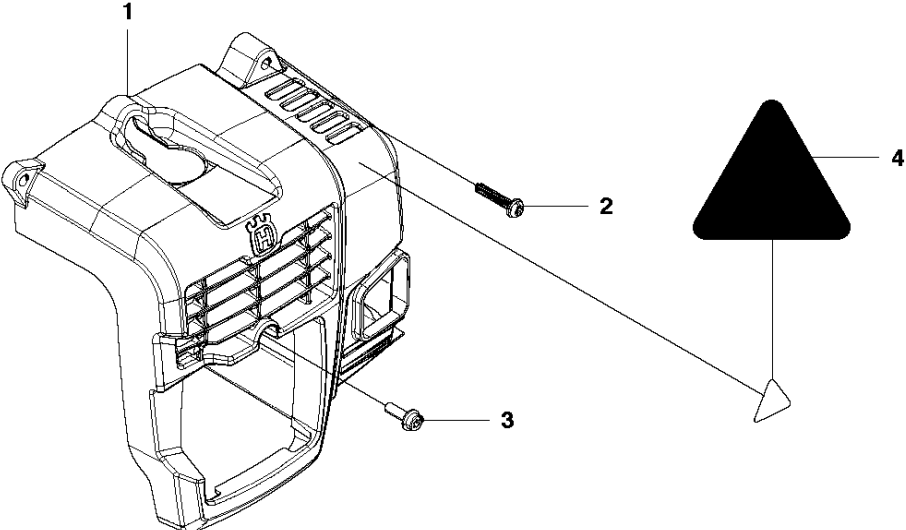

C 130BT

CYLINDER COVER

130 BT, 2008-10

Ref	Part No	Description	Remark	QTY KIT
1	504 10 70-01	COVER		1
2	544 26 36-01	SCREW		3
3	504 10 71-01	SCREW		1
4	544 36 34-01	LABEL		1