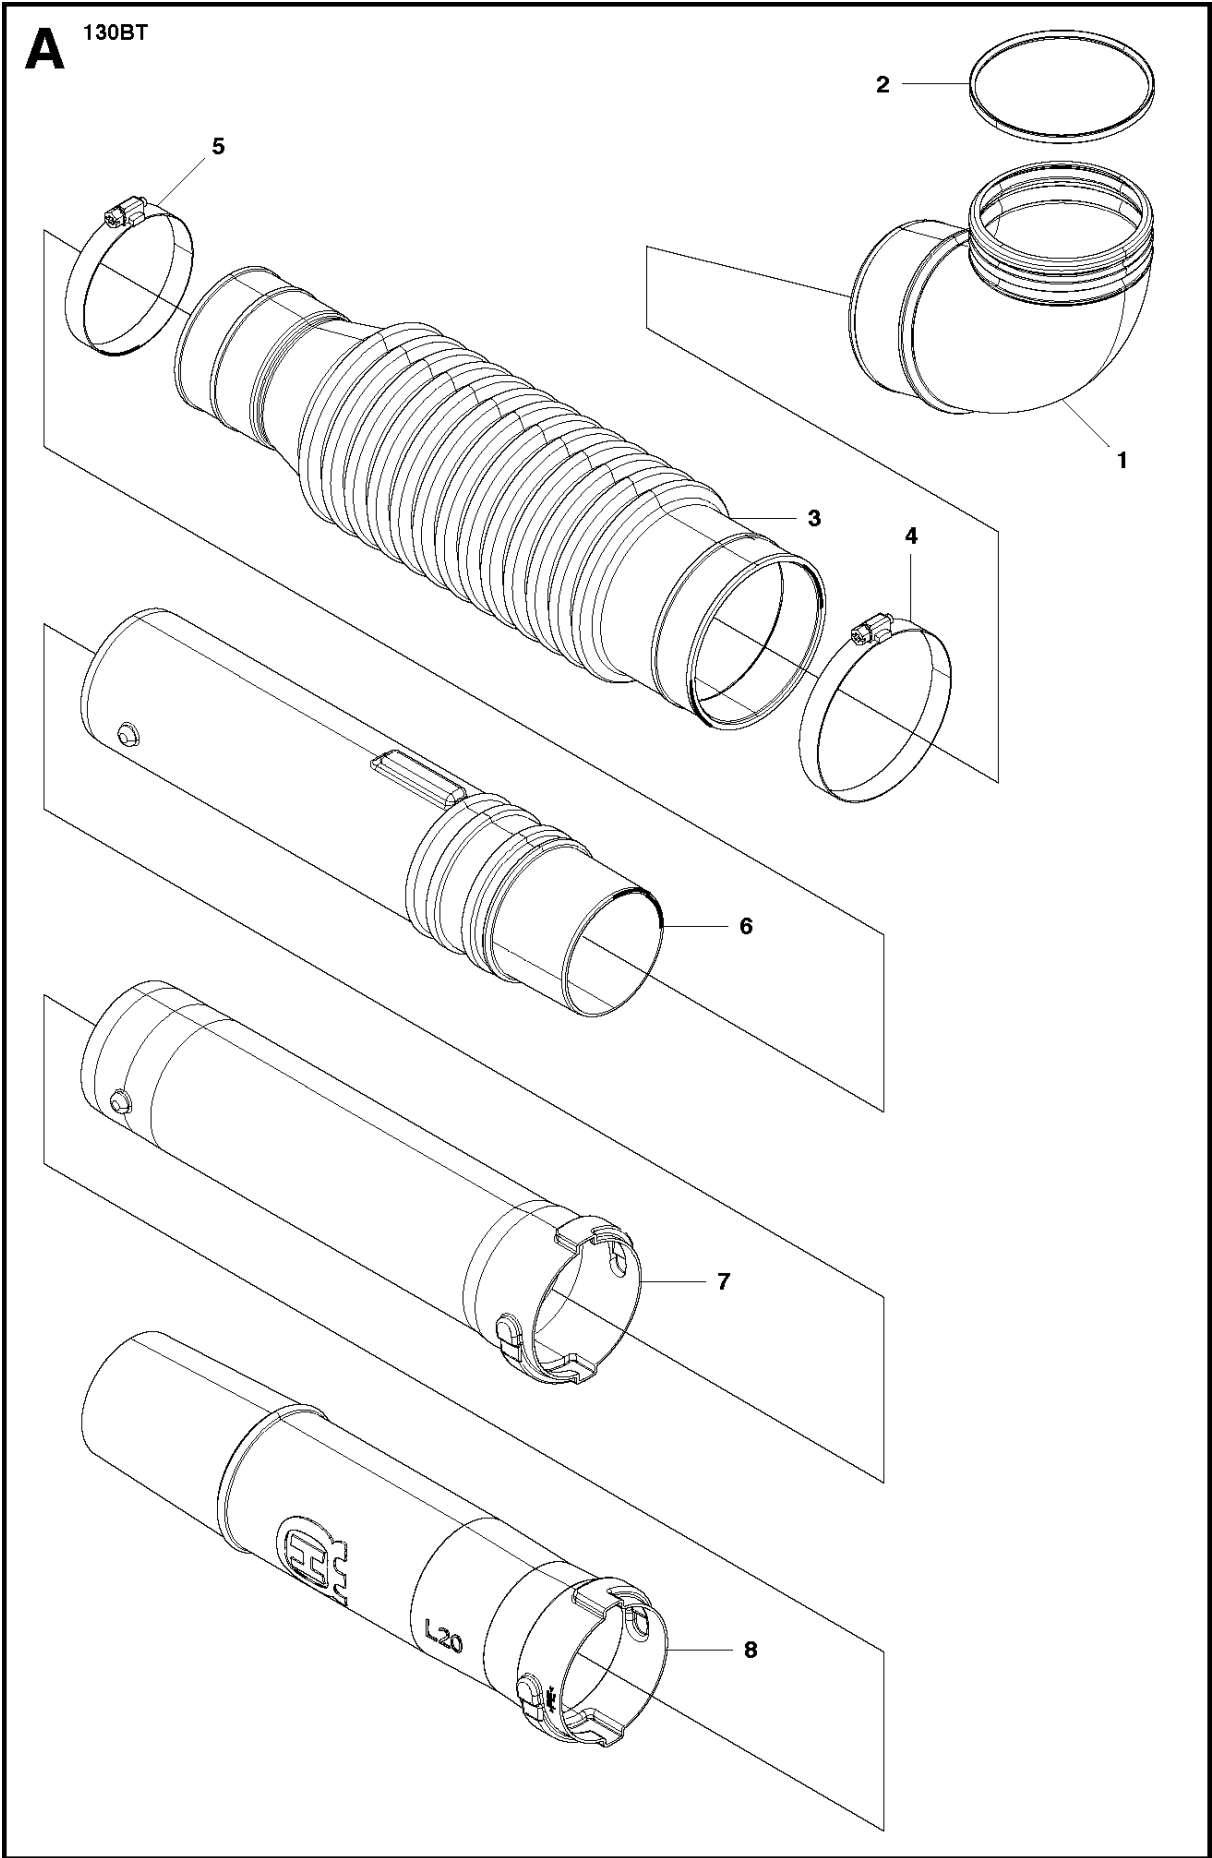

Ref	Part No	Description	Remark	QTY KIT
1	504 10 68-01	TUBE		1
2	504 10 69-01	O-RING		1
3	504 06 51-01	HOSE		1
4	504 06 49-01	CLAMP		1
5	544 27 40-01	CLAMP		1
6	504 06 48-01	SWIVEL JOINT		1
7	504 06 47-01	TUBE		2
8	504 06 46-01	TUBE		1