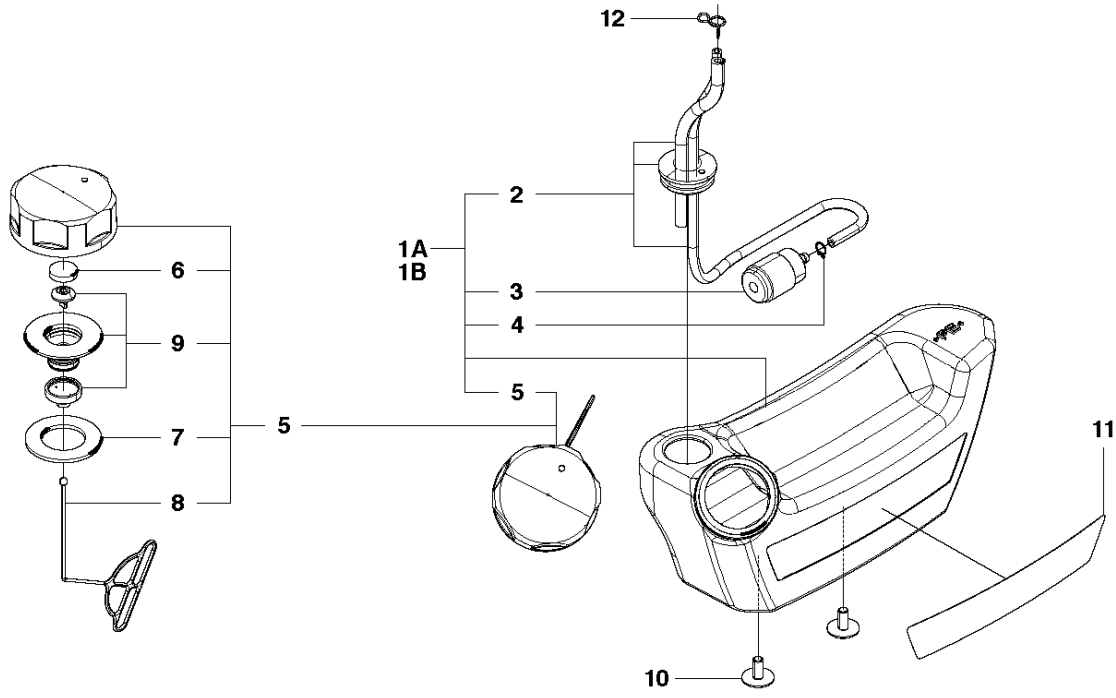

G 130BT

FUEL TANK

130 BT, 2008-10

Ref	Part No	Description	Remark	QTY	KIT
1A	504 11 74-01	TANK ASSY	EU	1	
1B	504 11 75-01	TANK ASSY	US	1	
2	504 11 76-01	HOSE ASSY		1	1
3	544 27 29-01	FILTER		1	1
4	544 27 30-01	CLIP		1	1
5	504 11 77-01	TANK CAP ASSY		1	1
6	544 27 26-01	FILTER		1	1
7	544 27 25-01	PACKING		1	1
8	504 11 79-01	HOLDER		1	1
9	544 27 24-01	HOLDER		1	1
10	544 27 31-01	SCREW		2	
11	504 11 78-01	DECAL		1	
12	544 27 32-01	CLIP		1	1