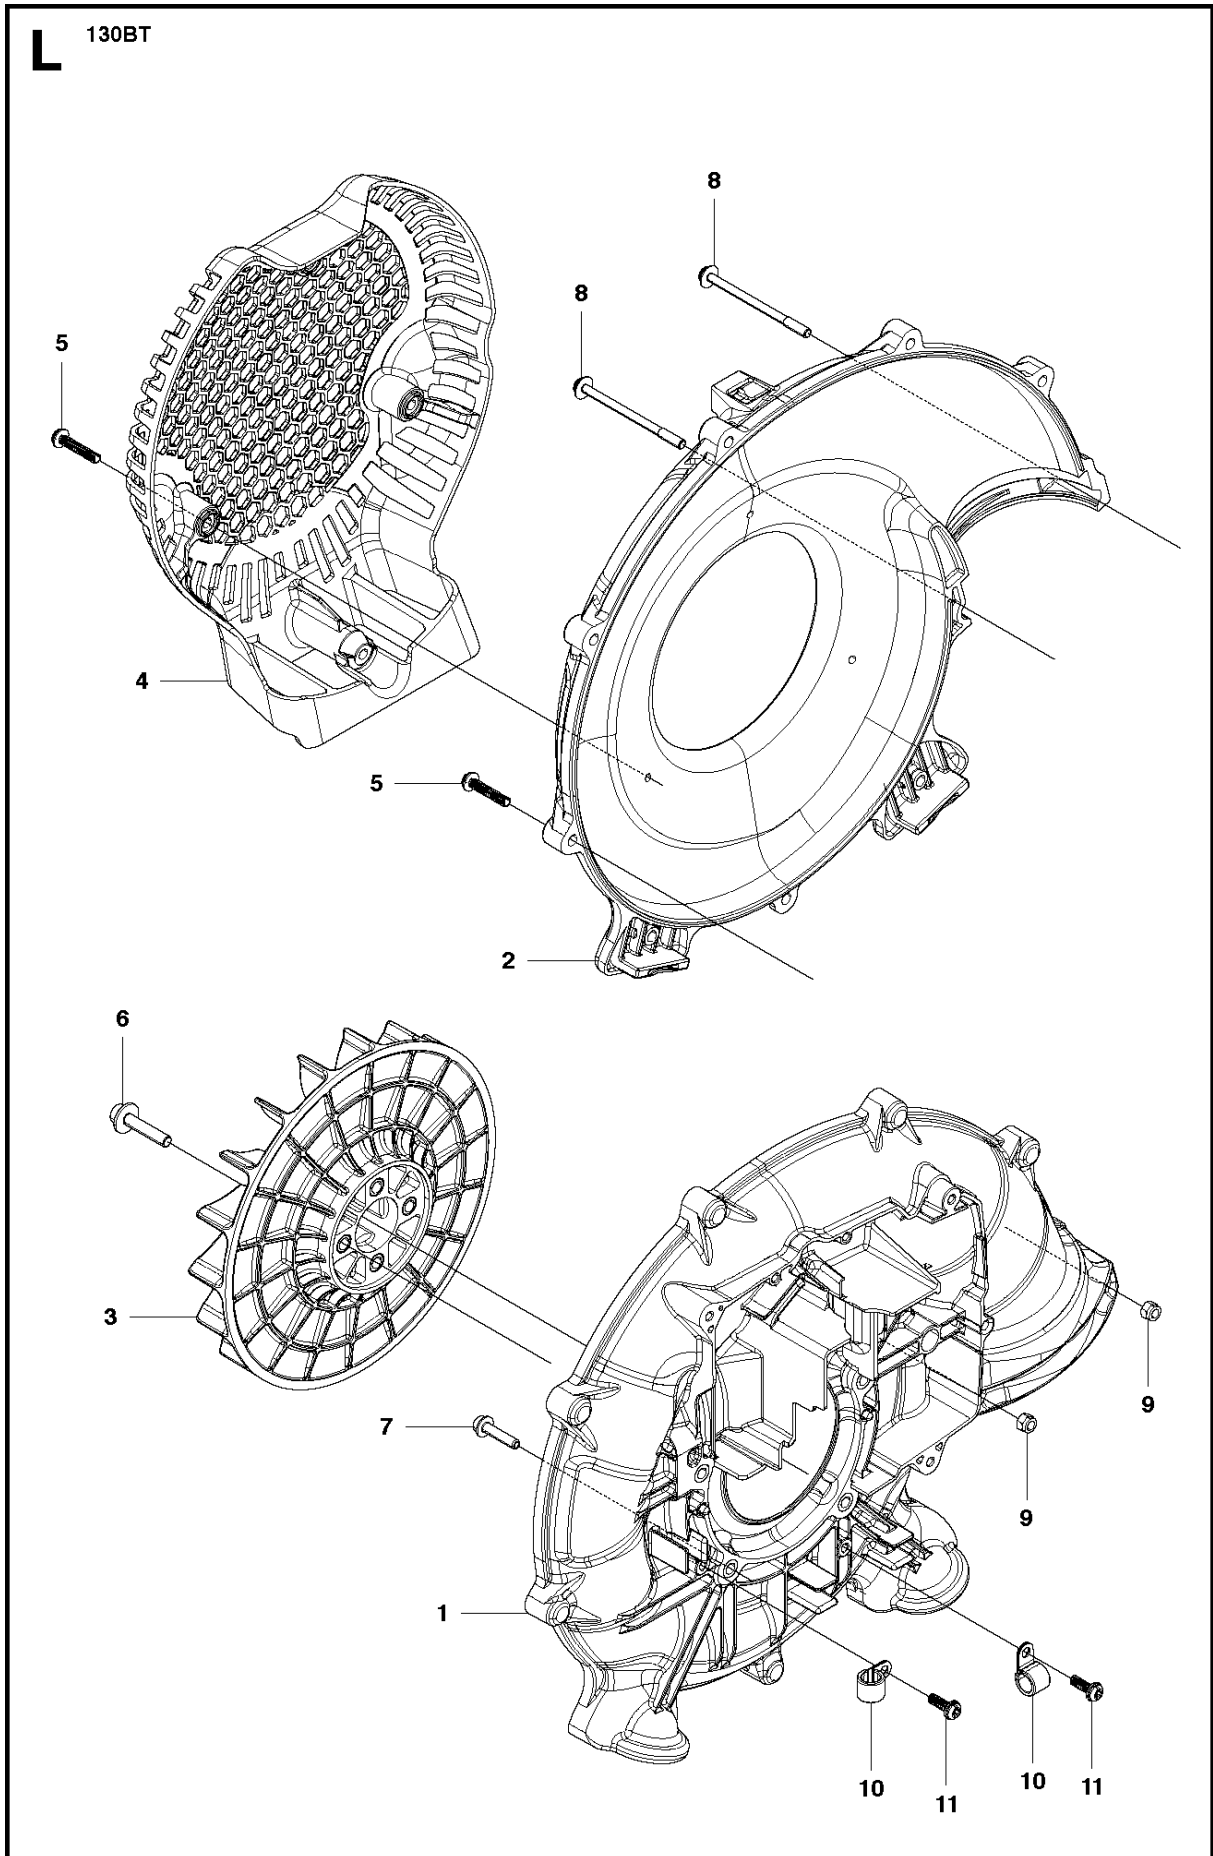

Ref	Part No	Description	Remark	QTY KIT
1	504 12 20-01	FAN HOUSING		1
2	504 14 35-01	FAN HOUSING		1
3	504 12 19-01	FAN		1
4	504 14 44-01	COVER		1
5	544 26 36-01	SCREW		11
6	504 12 18-01	SCREW		4
7	544 25 66-01	BOLT		4
8	544 26 46-01	SCREW		2
9	544 26 47-01	NUT		2
10	504 12 23-01	CLIP		2
11	544 26 43-01	SCREW		2