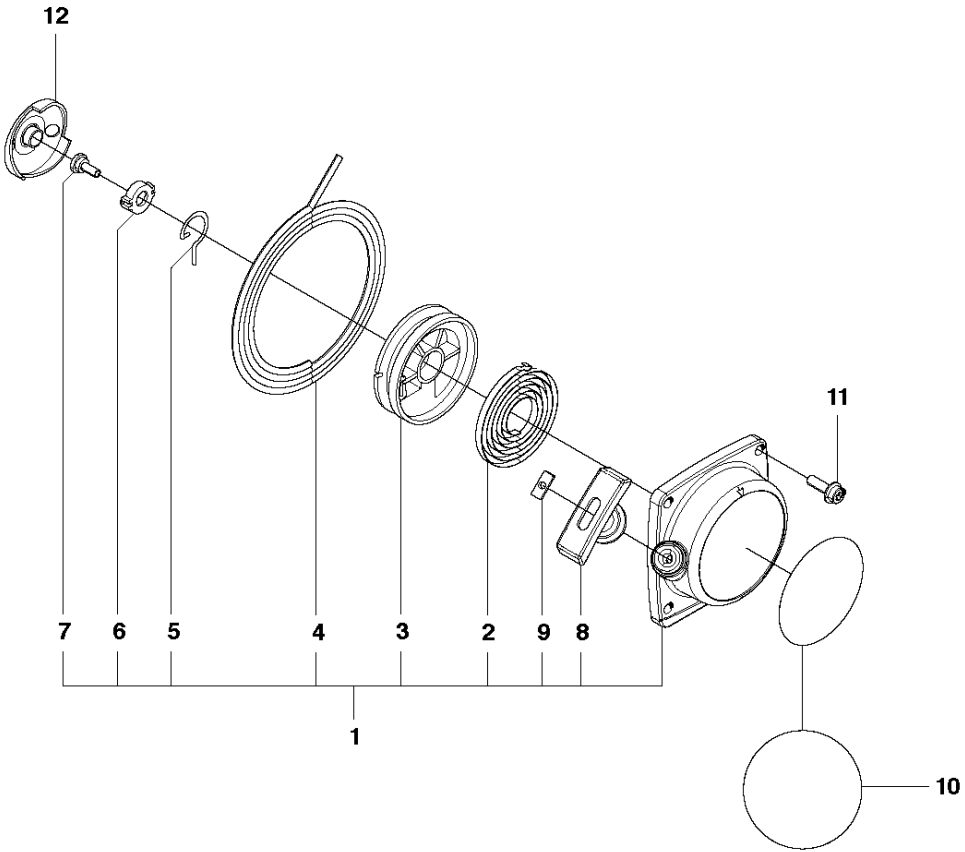

D 130BT

STARTER

130 BT, 2008-10

Ref	Part No	Description	Remark	QTY	KIT
1	504 11 41-01	STARTER ASSY		1	
2	504 11 50-01	SPRING.SPIRAL		1	1
3	504 11 47-01	REEL		1	1
4	504 11 49-01	ROPE		1	1
5	504 11 48-01	ARM		1	1
6	504 11 46-01	COLLAR		1	1
7	515 36 71-01	SCREW		1	1
8	505 30 34-01	KNOB		1	1
9	504 11 40-01	PLATE.STOPPER		1	1
10	504 11 42-01	LABEL		1	
11	506 74 56-01	BOLT		4	
12	504 11 44-01	PULLEY		1