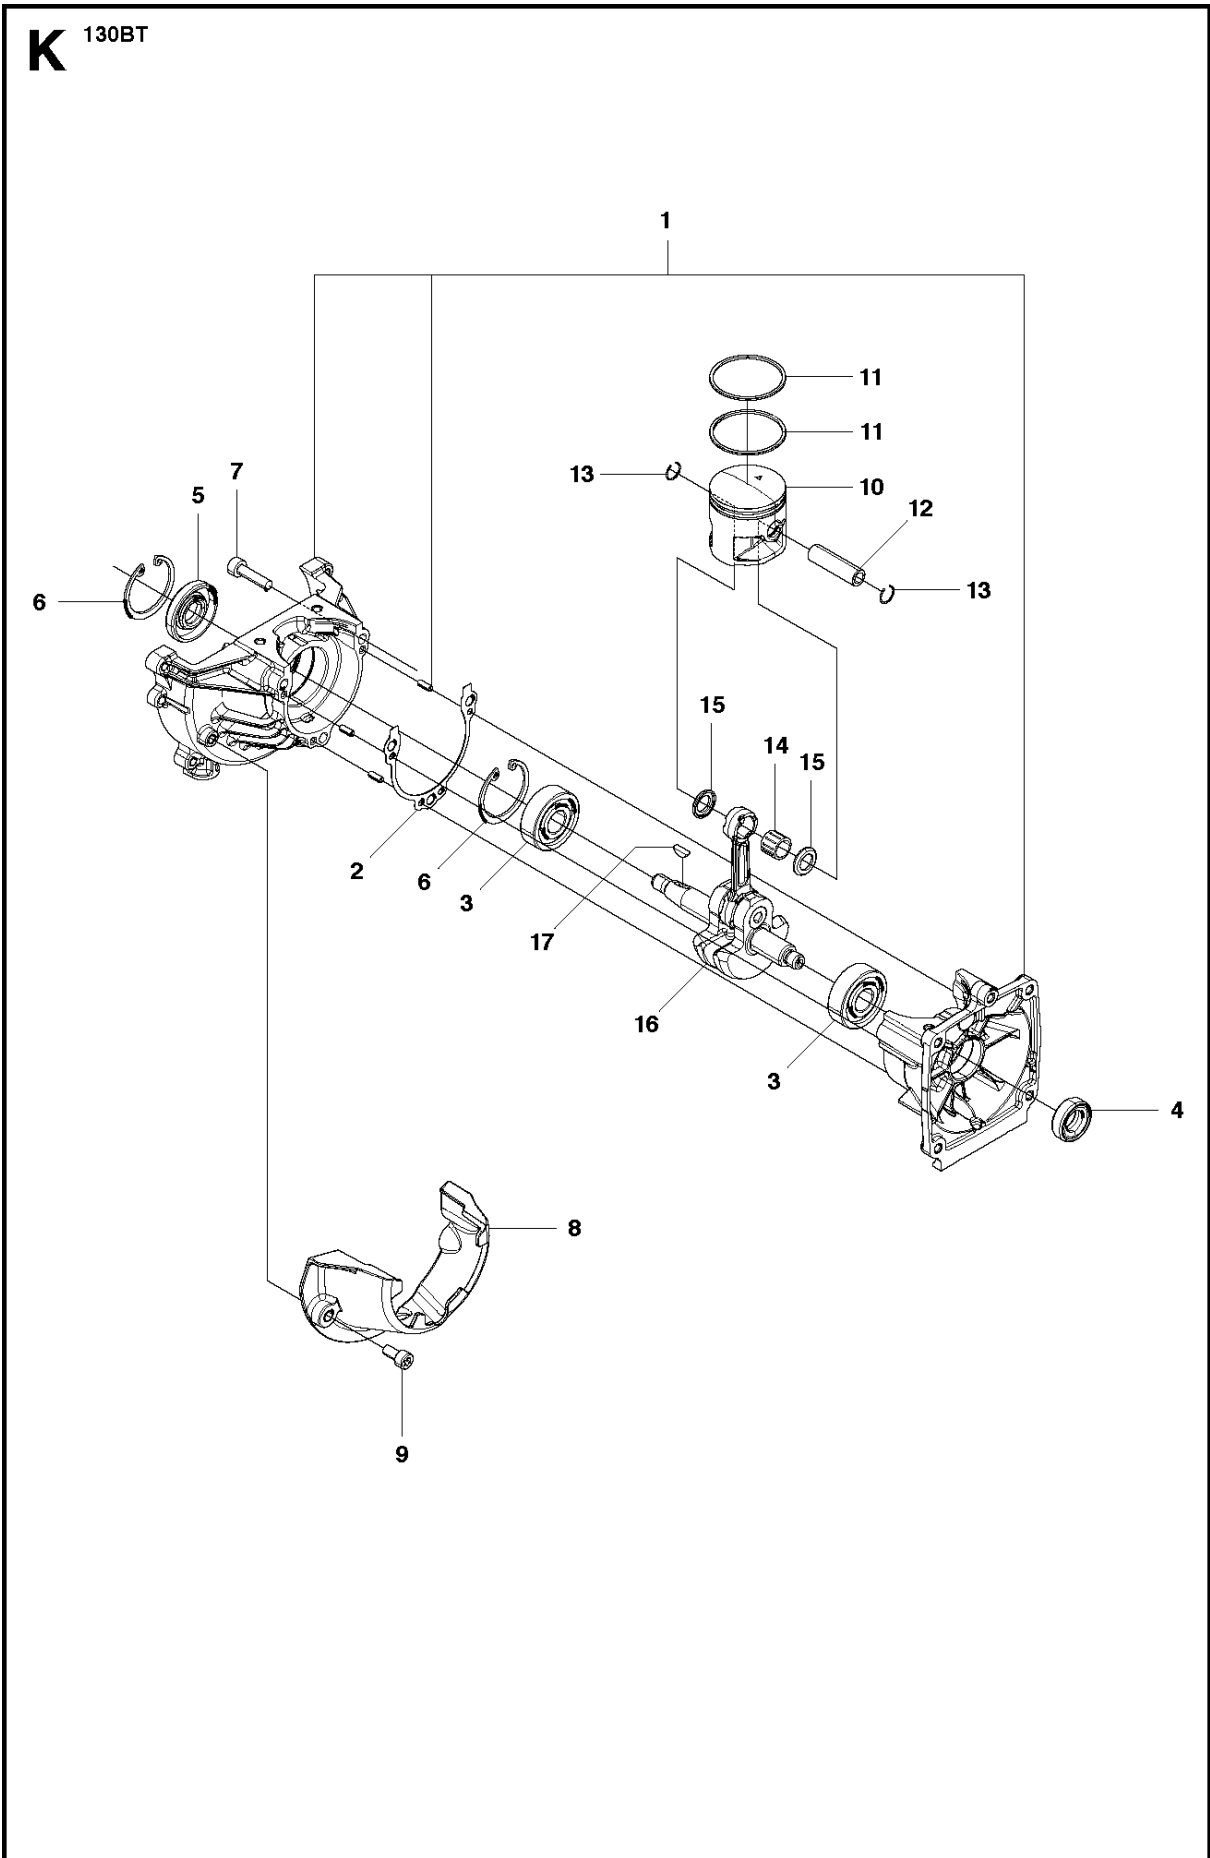

PISTON & CRANKSHAFT

130 BT, 2008-10

Ref	Part No	Description	Remark	QTY KIT
1	504 11 94-01	CRANKCASE		1
2	504 12 12-01	GASKET		1
3	504 12 14-01	BEARING		2
4	504 12 15-01	SEALING		1
5	504 12 13-01	SEALING		1
6	504 12 10-01	SNAP RING		2
7	504 12 11-01	SCREW		3
8	504 11 95-01	COVER		1
9	504 11 96-01	SCREW		2
10	504 12 03-01	PISTON		1
11	504 12 05-01	PISTON RING		2
12	504 12 06-01	PISTON PIN		1
13	504 12 09-01	SNAP RING		2
14	504 12 01-01	BEARING		1
15	504 12 02-01	WASHER		2
16	504 11 93-01	CRANKSHAFT		1
17	544 26 00-01	KEY		1