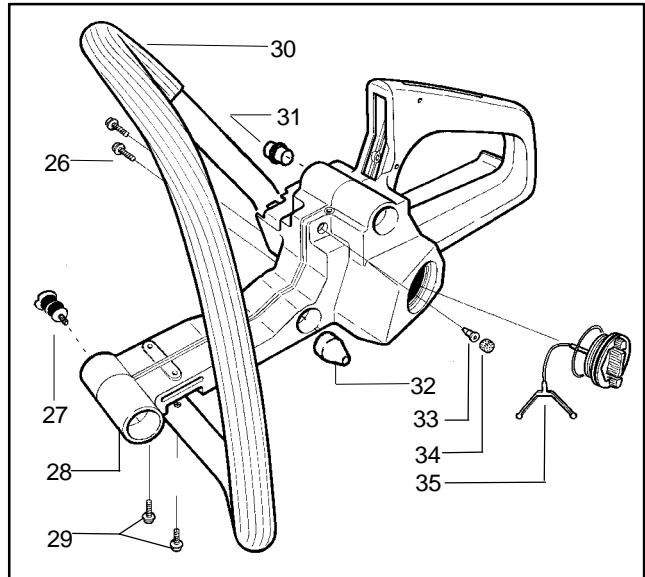

Ref.	Part No.	Description	Ref.	Part No.	Description	Ref.	Part No.	Description
1	530038491	Handle-Starter	13	503717901	Switch-Ignition	25	530014497	Assy.- Fuel Pickup
2	530069232	Kit-Rope	14	530039147	Assy. -Flywheel	26	530015940	Screw
3	530015920	Screw	15	530015127	Washer-Flywheel	27	530029870	Isolator (AV element)
4	530016080	Screw	16	530016071	Nut	28	530055613	Assy. -Tank/Handle
5	530069313	Kit-Starter Pulley	17	530015895	Screw	29	530015843	Screw
6	530015891	Spring-Recoil	18	530039143	Module - Ignition	30	530049876	Handle-Front
7	530047599	Assy-Fan Housing	19	530029869	Wire - Throttle	31	530052439	Isolator-Front Handle
8	530015892	Screw	20	530029863	Cap - Wire	32	530029984	Isolator
9	530015893	Screw	21	530029860	Pin	33	530026119	Valve - Check
10	530055740	Decal-Fan Housing	22	530029861	Spring	34	530038264	Plug - Vent
11	530403257	Assy-Leadwire Harness	23	530069587	Kit - Throttle Trigger	35	530071266	Kit-Fuel Cap Assy.
12	530015896	Screw	24	530069247	Kit - Fuel line			

✓ = NEW PART NUMBER FOR THIS IPL   * = REFER TO THE SERVICE REFERENCE INDICATED FOR MORE INFORMATION. (LOCATED AT END OF IPL)
● = THESE PARTS ARE ILLUSTRATED FOR CLARITY. ORDER COMPLETE ASSEMBLY.