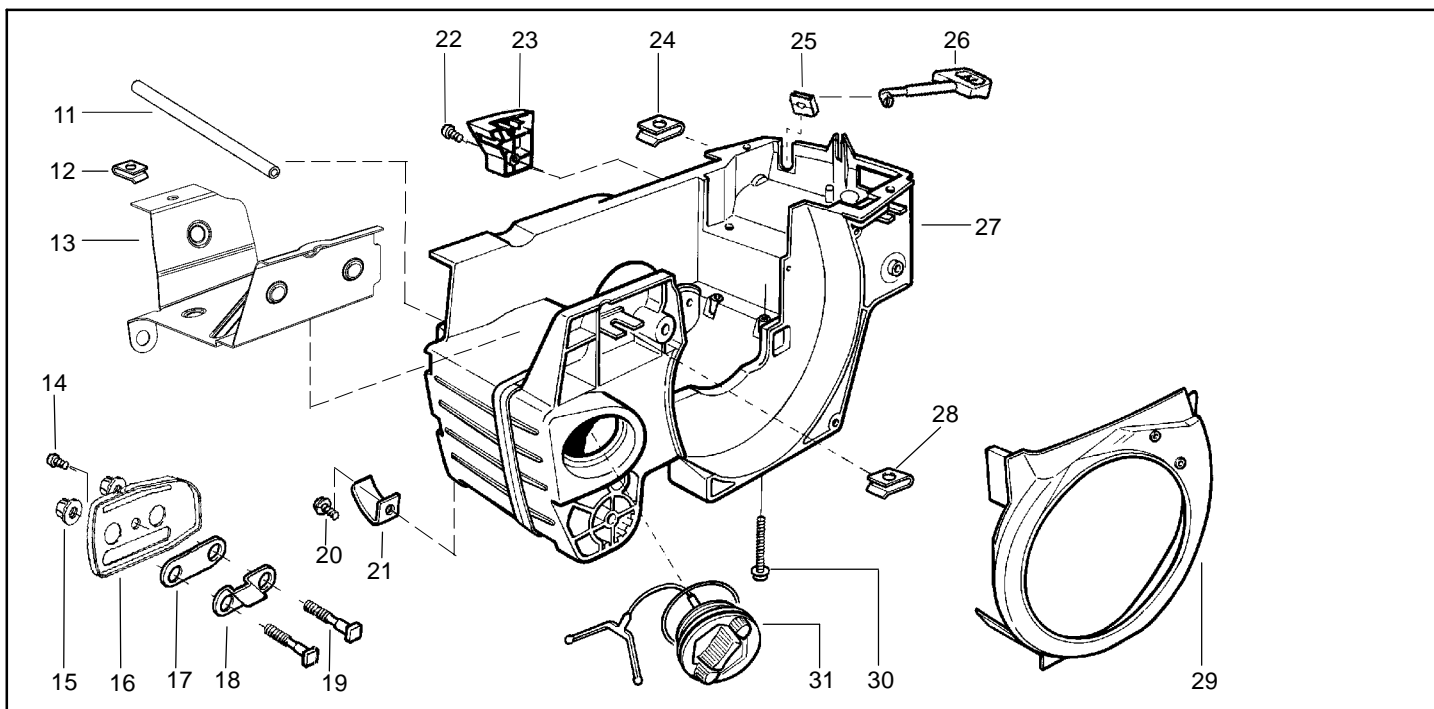

Ref.	Part No.	Description	Ref.	Part No.	Description
1	530029813	Assy-Turbo Air Cleaner	13	530015968	Stud - Carb.
2	530019203	Seal - Turbo Clean	14	530016008	Nut
3	530029814	Sleeve-Intake	15	530029811	Air-Filter - Top
4	530053435	Seal-Impulse	16	530015899	Screw
5	530015814	Screw	17	545006044	Kit-Muffler (Includes 20,21 & 22)
6	530037465	Adapter - Carb.	18	530016359	Nut-Brass
7	530019172	Gasket-Carburetor	19	530055600	Cover-Bolt
8	---	Carburetor	20	530016338	Bolt-Muffler
	530071510	WT-540	21	530055128	Gasket-Muffler
	530071692	WT-660	22	530055171	Backplate-Muffler
9	530035587	Grommet-Final	23	530056363	Assy. -Bearing and Seal
10	530047767	Plate - Support	24	530029794	Assy-Crankshaft & Rod
11	530015896	Screw			
12	530036582	Air Filter - Bottom			

✓ = NEW PART NUMBER FOR THIS IPL
● = THESE PARTS ARE ILLUSTRATED FOR CLARITY. ORDER COMPLETE ASSEMBLY.

Ref.	Part No.	Description	Ref.	Part No.	Description
1	530014949	Assy-Clutch	18	530036043	Plate-Bar Stud (support)
2	530015611	Washer-Clutch	19	530015877	Bar Bolt
3	530047061	Assy-Clutch Drum w/Bearing	20	530015878	Screw
4	530015907	Washer-Thrust	21	530029850	Chain Catcher
5	530014776	Assy-Oil pickup and screen (Incl .6,7)	22	530015893	Screw
6	530056533	Filter-Oil	23	530052428	Cover-Limiter
7	545037101	Assy-Pickup	24	530015922	Nut-Type "U" Speed
8	530015896	Screw	25	530029830	Grommet-Choke
9	530014410	Assy-Oil Pump	26	530029831	Lever-Choke
10	530029833	Worm Gear - Oil Pump	27	530069942	Kit - Chassis Ass'y.
11	545033501	Tube-Oil Vent	28	530015922	Nut-Type "U" Speed
12	530055322	Retainer (U-Clip)	29	530029800	Plate-Baffle
13	530055174	Shield-Heat	30	530016037	Screw
14	530015896	Screw (optional)	31	501765602	Assy.- Oil Tank Cap
15	530015917	Nut			
16	530047855	Plate-Bar			
17	530019228	Gasket-oil tank			