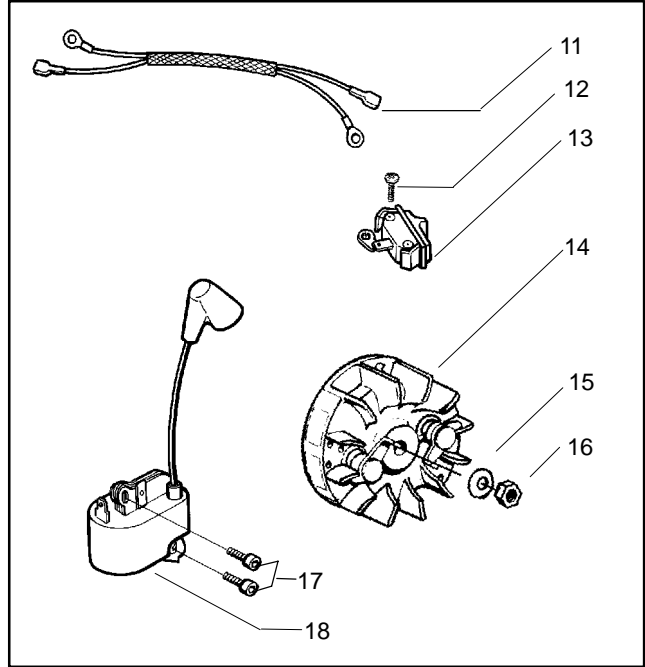

Ref.	Part No.	Description	Ref.	Part No.	Description	Ref.	Part No.	Description
1	530038491	Handle-Starter	13	503717901	Switch-Ignition	25	530014497	Assy.- Fuel Pickup
2	530069232	Kit-Rope	14	530039147	Assy. -Flywheel	26	530015940	Screw
3	530015920	Screw	15	530015127	Washer-Flywheel	27	530029870	Isolator (AV element)
4	530016080	Screw	16	530016071	Nut	28	530055613	Assy. -Tank/Handle
5	530069313	Kit-Starter Pulley	17	530015895	Screw	29	530015843	Screw
6	530015891	Spring-Recoil	18	530039143	Module - Ignition	30	530049876	Handle-Front
7	530047599	Assy-Fan Housing	19	530029869	Wire - Throttle	31	530052439	Isolator-Front Handle
8	530015892	Screw	20	530029863	Cap - Wire	32	530029984	Isolator
9	530015893	Screw	21	530029860	Pin	33	530026119	Valve - Check
10	530055740	Decal-Fan Housing	22	530029861	Spring	34	530038264	Plug - Vent
11	530403257	Assy-Leadwire Harness	23	530069587	Kit - Throttle Trigger	35	530071266	Kit-Fuel Cap Assy.
12	530015896	Screw	24	530069247	Kit - Fuel line			

✓ = NEW PART NUMBER FOR THIS IPL   * = REFER TO THE SERVICE REFERENCE INDICATED FOR MORE INFORMATION. (LOCATED AT END OF IPL)
● = THESE PARTS ARE ILLUSTRATED FOR CLARITY. ORDER COMPLETE ASSEMBLY.