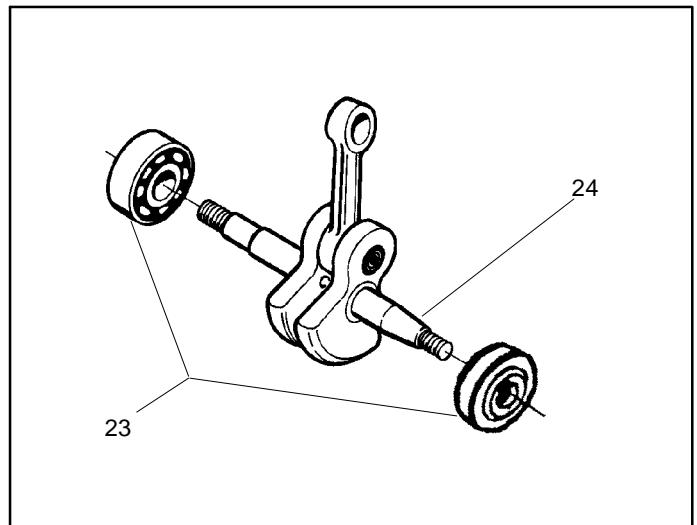

Ref.	Part No.	Description	Ref.	Part No.	Description
1	530029813	Assy-Turbo Air Cleaner	13	530015968	Stud - Carb.
2	530019203	Seal - Turbo Clean	14	530016008	Nut
3	530029814	Sleeve-Intake	15	530029811	Air-Filter - Top
4	530053435	Seal-Impulse	16	530015899	Screw
5	530015814	Screw	17	545006044	Kit-Muffler (Includes 20,21 & 22)
6	530037465	Adapter - Carb.	18	530016359	Nut-Brass
7	530019172	Gasket-Carburetor	19	530055600	Cover-Bolt
8	---	Carburetor	20	530016338	Bolt-Muffler
	530071510	WT-540	21	530055128	Gasket-Muffler
	530071692	WT-660	22	530055171	Backplate-Muffler
9	530035587	Grommet-Final	23	530056363	Assy. -Bearing and Seal
10	530047767	Plate - Support	24	530029794	Assy-Crankshaft & Rod
11	530015896	Screw			
12	530036582	Air Filter - Bottom			

✓ = NEW PART NUMBER FOR THIS IPL
● = THESE PARTS ARE ILLUSTRATED FOR CLARITY. ORDER COMPLETE ASSEMBLY.

Ref.	Part No.	Description	Ref.	Part No.	Description
1	530014949	Assy-Clutch	18	530036043	Plate-Bar Stud (support)
2	530015611	Washer-Clutch	19	530015877	Bar Bolt
3	530047061	Assy-Clutch Drum w/Bearing	20	530015878	Screw
4	530015907	Washer-Thrust	21	530029850	Chain Catcher
5	530014776	Assy-Oil pickup and screen (Incl .6,7)	22	530015893	Screw
6	530056533	Filter-Oil	23	530052428	Cover-Limiter
7	545037101	Assy-Pickup	24	530015922	Nut-Type "U" Speed
8	530015896	Screw	25	530029830	Grommet-Choke
9	530014410	Assy-Oil Pump	26	530029831	Lever-Choke
10	530029833	Worm Gear - Oil Pump	27	530069942	Kit - Chassis Ass'y.
11	545033501	Tube-Oil Vent	28	530015922	Nut-Type "U" Speed
12	530055322	Retainer (U-Clip)	29	530029800	Plate-Baffle
13	530055174	Shield-Heat	30	530016037	Screw
14	530015896	Screw (optional)	31	501765602	Assy.- Oil Tank Cap
15	530015917	Nut			
16	530047855	Plate-Bar			
17	530019228	Gasket-oil tank			