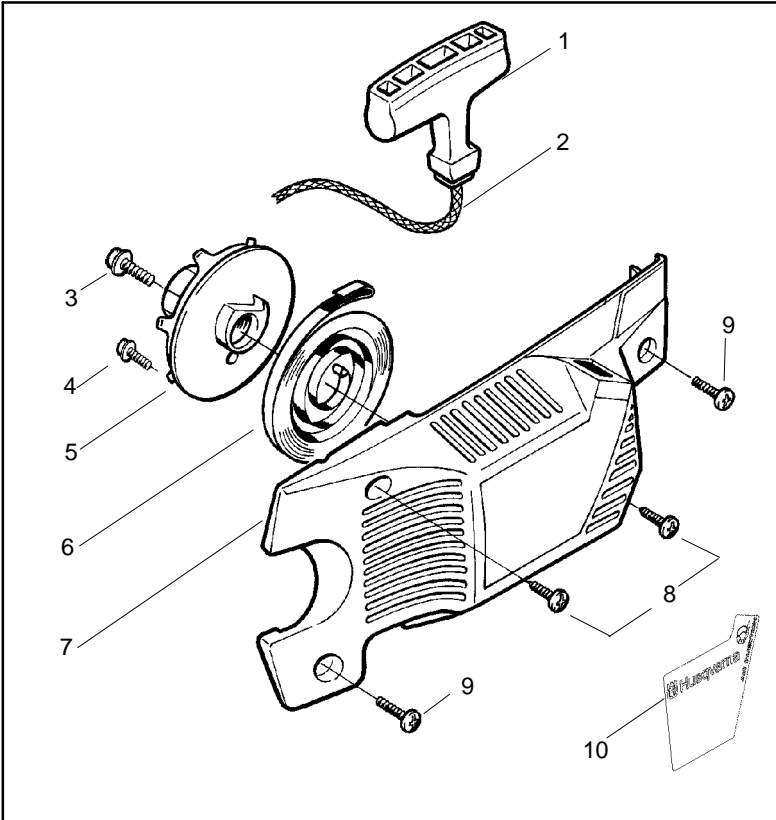

Ref.	Part No.	Description	Ref.	Part No.	Description	Ref.	Part No.	Description
1	530038491	Handle-Starter	13	503717901	Switch-Ignition	25	530014497	Assy.- Fuel Pickup
2	530069232	Kit-Rope	14	530039147	Assy. -Flywheel	26	530015940	Screw
3	530015920	Screw	15	530015127	Washer-Flywheel	27	530029870	Isolator (AV element)
4	530016080	Screw	16	530016071	Nut	28	530055613	Assy. -Tank/Handle
5	530069313	Kit-Starter Pulley	17	530015895	Screw	29	530015843	Screw
6	530015891	Spring-Recoil	18	530039143	Module - Ignition	30	530049876	Handle-Front
7	530047599	Assy-Fan Housing	19	530029869	Wire - Throttle	31	530052439	Isolator-Front Handle
8	530015892	Screw	20	530029863	Cap - Wire	32	530029984	Isolator
9	530015893	Screw	21	530029860	Pin	33	530026119	Valve - Check
10	530055740	Decal-Fan Housing	22	530029861	Spring	34	530038264	Plug - Vent
11	530403257	Assy-Leadwire Harness	23	530069587	Kit - Throttle Trigger	35	530071266	Kit-Fuel Cap Assy.
12	530015896	Screw	24	530069247	Kit - Fuel line			

✓ = NEW PART NUMBER FOR THIS IPL   * = REFER TO THE SERVICE REFERENCE INDICATED FOR MORE INFORMATION. (LOCATED AT END OF IPL)
● = THESE PARTS ARE ILLUSTRATED FOR CLARITY. ORDER COMPLETE ASSEMBLY.