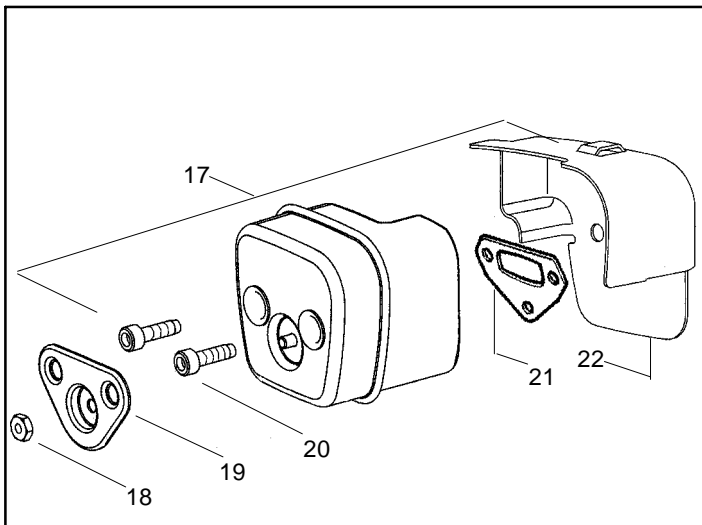

Ref.	Part No.	Description	Ref.	Part No.	Description
1	530029813	Assy-Turbo Air Cleaner	13	530015968	Stud - Carb.
2	530019203	Seal - Turbo Clean	14	530016008	Nut
3	530029814	Sleeve-Intake	15	530029811	Air-Filter - Top
4	530053435	Seal-Impulse	16	530015899	Screw
5	530015814	Screw	17	545006044	Kit-Muffler (Includes 20,21 & 22)
6	530037465	Adapter - Carb.	18	530016359	Nut-Brass
7	530019172	Gasket-Carburetor	19	530055600	Cover-Bolt
8	---	Carburetor	20	530016338	Bolt-Muffler
	530071510	WT-540	21	530055128	Gasket-Muffler
	530071692	WT-660	22	530055171	Backplate-Muffler
9	530035587	Grommet-Final	23	530056363	Assy. -Bearing and Seal
10	530047767	Plate - Support	24	530029794	Assy-Crankshaft & Rod
11	530015896	Screw			
12	530036582	Air Filter - Bottom			

✓ = NEW PART NUMBER FOR THIS IPL
● = THESE PARTS ARE ILLUSTRATED FOR CLARITY. ORDER COMPLETE ASSEMBLY.

Ref.	Part No.	Description	Ref.	Part No.	Description
1	530014949	Assy-Clutch	18	530036043	Plate-Bar Stud (support)
2	530015611	Washer-Clutch	19	530015877	Bar Bolt
3	530047061	Assy-Clutch Drum w/Bearing	20	530015878	Screw
4	530015907	Washer-Thrust	21	530029850	Chain Catcher
5	530014776	Assy-Oil pickup and screen (Incl .6,7)	22	530015893	Screw
6	530056533	Filter-Oil	23	530052428	Cover-Limiter
7	545037101	Assy-Pickup	24	530015922	Nut-Type "U" Speed
8	530015896	Screw	25	530029830	Grommet-Choke
9	530014410	Assy-Oil Pump	26	530029831	Lever-Choke
10	530029833	Worm Gear - Oil Pump	27	530069942	Kit - Chassis Ass'y.
11	545033501	Tube-Oil Vent	28	530015922	Nut-Type "U" Speed
12	530055322	Retainer (U-Clip)	29	530029800	Plate-Baffle
13	530055174	Shield-Heat	30	530016037	Screw
14	530015896	Screw (optional)	31	501765602	Assy.- Oil Tank Cap
15	530015917	Nut			
16	530047855	Plate-Bar			
17	530019228	Gasket-oil tank			