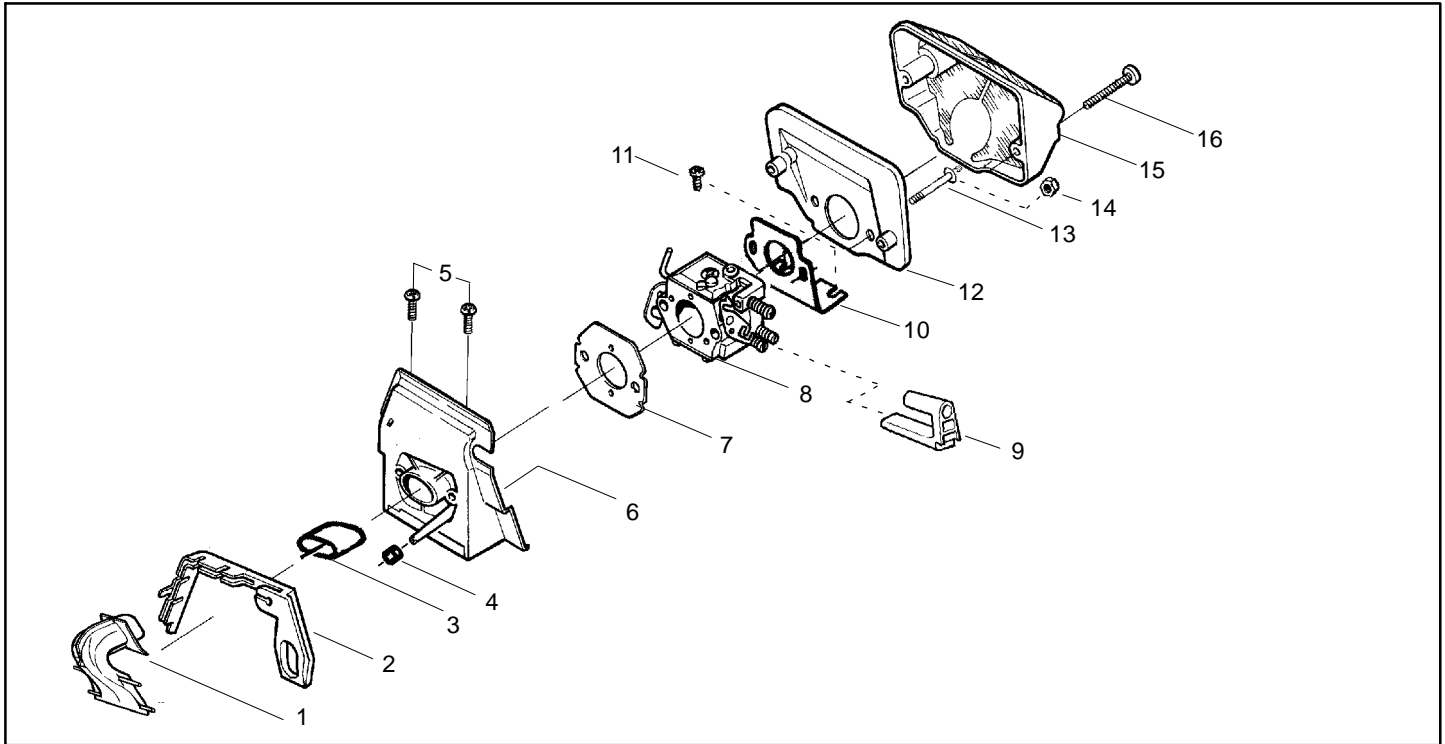

Ref.	Part No.	Description	Ref.	Part No.	Description
1	530029813	Assy-Turbo Air Cleaner	13	530015968	Stud - Carb.
2	530019203	Seal - Turbo Clean	14	530016008	Nut
3	530029814	Sleeve-Intake	15	530029811	Air-Filter - Top
4	530053435	Seal-Impulse	16	530015899	Screw
5	530015814	Screw	17	545006044	Kit-Muffler (Includes 20,21 & 22)
6	530037465	Adapter - Carb.	18	530016359	Nut-Brass
7	530019172	Gasket-Carburetor	19	530055600	Cover-Bolt
8	---	Carburetor	20	530016338	Bolt-Muffler
	530071510	WT-540	21	530055128	Gasket-Muffler
	530071692	WT-660	22	530055171	Backplate-Muffler
9	530035587	Grommet-Final	23	530056363	Assy. -Bearing and Seal
10	530047767	Plate - Support	24	530029794	Assy-Crankshaft & Rod
11	530015896	Screw			
12	530036582	Air Filter - Bottom			

✓ = NEW PART NUMBER FOR THIS IPL
● = THESE PARTS ARE ILLUSTRATED FOR CLARITY. ORDER COMPLETE ASSEMBLY.

Ref.	Part No.	Description	Ref.	Part No.	Description
1	530014949	Assy-Clutch	18	530036043	Plate-Bar Stud (support)
2	530015611	Washer-Clutch	19	530015877	Bar Bolt
3	530047061	Assy-Clutch Drum w/Bearing	20	530015878	Screw
4	530015907	Washer-Thrust	21	530029850	Chain Catcher
5	530014776	Assy-Oil pickup and screen (Incl .6,7)	22	530015893	Screw
6	530056533	Filter-Oil	23	530052428	Cover-Limiter
7	545037101	Assy-Pickup	24	530015922	Nut-Type "U" Speed
8	530015896	Screw	25	530029830	Grommet-Choke
9	530014410	Assy-Oil Pump	26	530029831	Lever-Choke
10	530029833	Worm Gear - Oil Pump	27	530069942	Kit - Chassis Ass'y.
11	545033501	Tube-Oil Vent	28	530015922	Nut-Type "U" Speed
12	530055322	Retainer (U-Clip)	29	530029800	Plate-Baffle
13	530055174	Shield-Heat	30	530016037	Screw
14	530015896	Screw (optional)	31	501765602	Assy.- Oil Tank Cap
15	530015917	Nut			
16	530047855	Plate-Bar			
17	530019228	Gasket-oil tank			