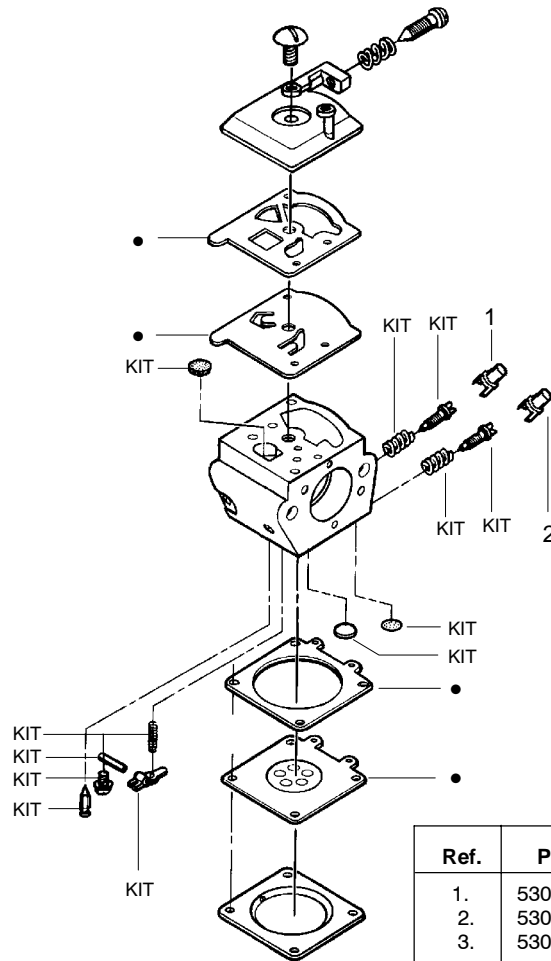

Carburetor Assembly # 530071510 (WT-540)

Carb.
Repair
Kit

3

Gasket/
Dia.
Kit

4

Ref.	Part No.	Description
1.	530038479	Limiter Cap - High
2.	530038478	Limiter Cap - Low
3.	530069825	Carburetor Repair Kit (KIT = Indicates Contents)
4.	530069844	Gasket Diaphragm Kit (● Indicates Contents)

Kit - Carburetor Assembly No. 530071692 - WT-660

Note: No Repair kits are available for this carburetor, please order the complete assembly part number 530-071692 - WT-660

✓ = NEW PART NUMBER FOR THIS IPL   ★ = REFER TO THE SERVICE REFERENCE INDICATED FOR MORE INFORMATION. (LOCATED AT END OF IPL)
● = THESE PARTS ARE ILLUSTRATED FOR CLARITY. ORDER COMPLETE ASSEMBLY.