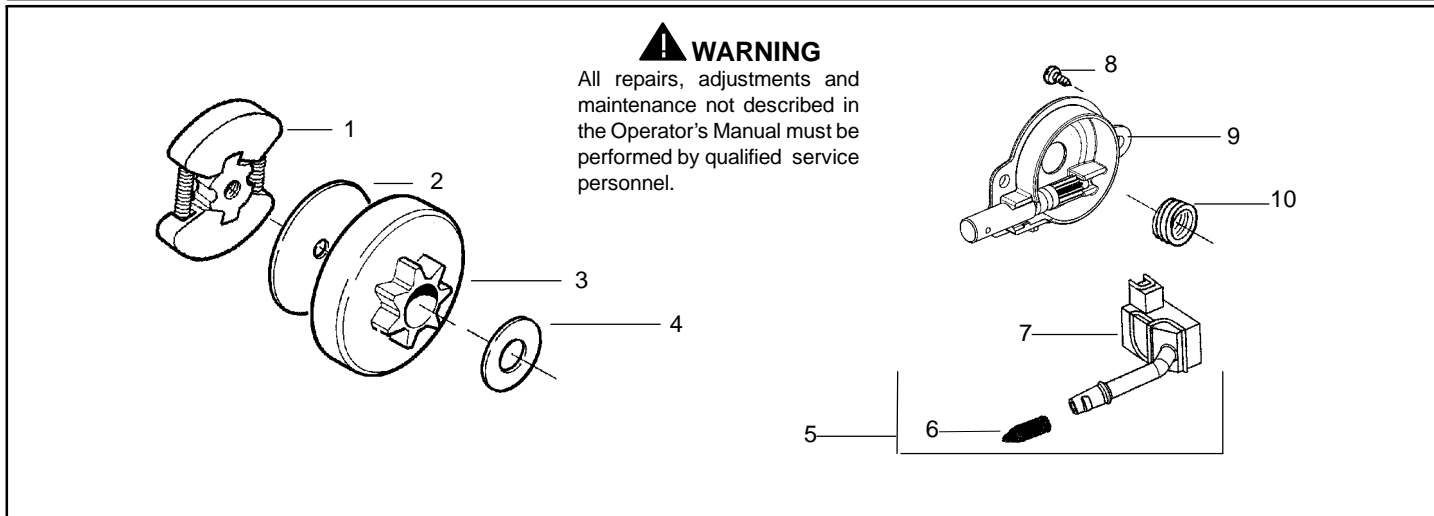

Ref.	Part No.	Description	Ref.	Part No.	Description
1	530029813	Assy-Turbo Air Cleaner	13	530015968	Stud - Carb.
2	530019203	Seal - Turbo Clean	14	530016008	Nut
3	530029814	Sleeve-Intake	15	530029811	Air-Filter - Top
4	530053435	Seal-Impulse	16	530015899	Screw
5	530015814	Screw	17	545006044	Kit-Muffler (Includes 20,21 & 22)
6	530037465	Adapter - Carb.	18	530016359	Nut-Brass
7	530019172	Gasket-Carburetor	19	530055600	Cover-Bolt
8	---	Carburetor	20	530016338	Bolt-Muffler
	530071510	WT-540	21	530055128	Gasket-Muffler
	530071692	WT-660	22	530055171	Backplate-Muffler
9	530035587	Grommet-Final	23	530056363	Assy. -Bearing and Seal
10	530047767	Plate - Support	24	530029794	Assy-Crankshaft & Rod
11	530015896	Screw			
12	530036582	Air Filter - Bottom			

✓ = NEW PART NUMBER FOR THIS IPL
● = THESE PARTS ARE ILLUSTRATED FOR CLARITY. ORDER COMPLETE ASSEMBLY.

Ref.	Part No.	Description	Ref.	Part No.	Description
1	530014949	Assy-Clutch	18	530036043	Plate-Bar Stud (support)
2	530015611	Washer-Clutch	19	530015877	Bar Bolt
3	530047061	Assy-Clutch Drum w/Bearing	20	530015878	Screw
4	530015907	Washer-Thrust	21	530029850	Chain Catcher
5	530014776	Assy-Oil pickup and screen (Incl .6,7)	22	530015893	Screw
6	530056533	Filter-Oil	23	530052428	Cover-Limiter
7	545037101	Assy-Pickup	24	530015922	Nut-Type "U" Speed
8	530015896	Screw	25	530029830	Grommet-Choke
9	530014410	Assy-Oil Pump	26	530029831	Lever-Choke
10	530029833	Worm Gear - Oil Pump	27	530069942	Kit - Chassis Ass'y.
11	545033501	Tube-Oil Vent	28	530015922	Nut-Type "U" Speed
12	530055322	Retainer (U-Clip)	29	530029800	Plate-Baffle
13	530055174	Shield-Heat	30	530016037	Screw
14	530015896	Screw (optional)	31	501765602	Assy.- Oil Tank Cap
15	530015917	Nut			
16	530047855	Plate-Bar			
17	530019228	Gasket-oil tank			