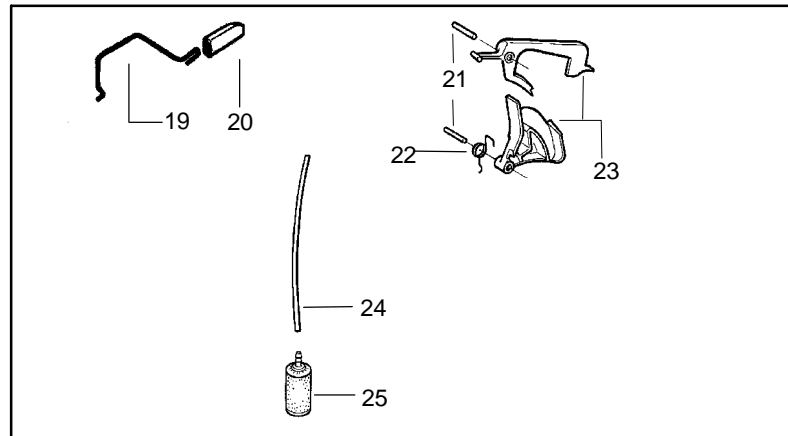

Ref.	Part No.	Description	Ref.	Part No.	Description	Ref.	Part No.	Description
1	530038491	Handle-Starter	13	503717901	Switch-Ignition	25	530014497	Assy.- Fuel Pickup
2	530069232	Kit-Rope	14	530039147	Assy. -Flywheel	26	530015940	Screw
3	530015920	Screw	15	530015127	Washer-Flywheel	27	530029870	Isolator (AV element)
4	530016080	Screw	16	530016071	Nut	28	530055613	Assy. -Tank/Handle
5	530069313	Kit-Starter Pulley	17	530015895	Screw	29	530015843	Screw
6	530015891	Spring-Recoil	18	530039143	Module - Ignition	30	530049876	Handle-Front
7	530047599	Assy-Fan Housing	19	530029869	Wire - Throttle	31	530052439	Isolator-Front Handle
8	530015892	Screw	20	530029863	Cap - Wire	32	530029984	Isolator
9	530015893	Screw	21	530029860	Pin	33	530026119	Valve - Check
10	530055740	Decal-Fan Housing	22	530029861	Spring	34	530038264	Plug - Vent
11	530403257	Assy-Leadwire Harness	23	530069587	Kit - Throttle Trigger	35	530071266	Kit-Fuel Cap Assy.
12	530015896	Screw	24	530069247	Kit - Fuel line			

✓ = NEW PART NUMBER FOR THIS IPL   * = REFER TO THE SERVICE REFERENCE INDICATED FOR MORE INFORMATION. (LOCATED AT END OF IPL)
● = THESE PARTS ARE ILLUSTRATED FOR CLARITY. ORDER COMPLETE ASSEMBLY.