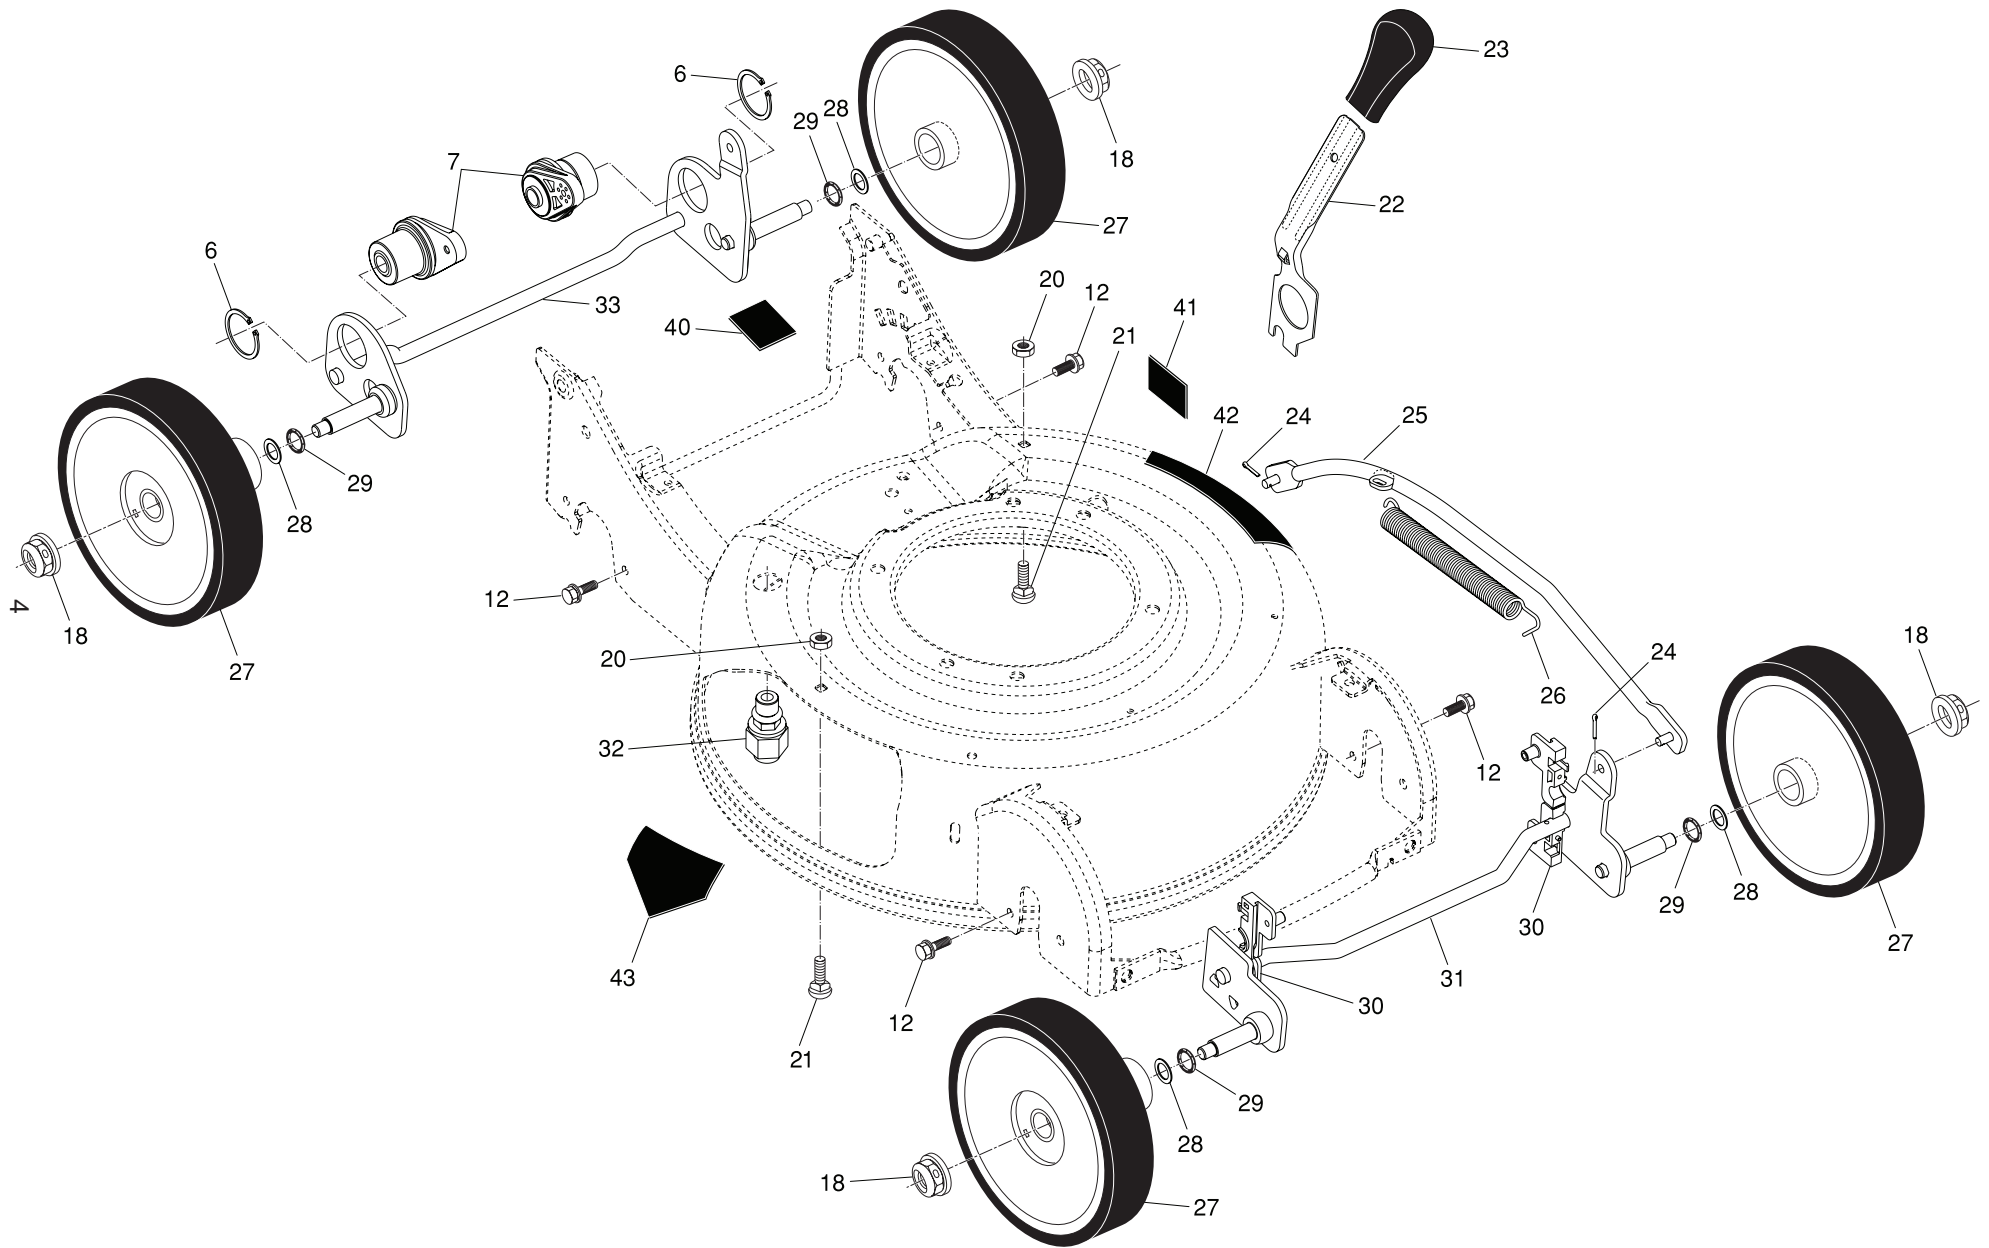

ROTARY LAWN MOWER - - MODEL NUMBER R145 (96131002100) PRODUCT NO. 961 41 00-21

ROTARY LAWN MOWER - - MODEL NUMBER **R145** (96131002100) PRODUCT NO. 961 41 00-21

KEY NO.	PART NO.	DESCRIPTION
6	812 00 00-12	Ring, Retaining
7	532 19 92-45	Bearing, Drive
12	532 16 34-09	Screw, Hi-Lo Thread 1/8 x 5/8
18	532 08 39-23	Nut, Hex
20	873 51 04-00	Locknut 1/4-20
21	872 11 04-07	Bolt, Carriage
22	532 41 35-19	Height Adjustment Lever, Rear
23	532 19 92-69	Knob, Height Adjustment Lever
24	532 70 02-79	Retainer Spring
25	532 19 93-10	Height Adjustment Lever, Front
26	532 40 96-16	Spring

KEY NO.	PART NO.	DESCRIPTION
27	532 41 08-31	Wheel & Tire Assembly, Front
28	532 08 83-48	Washer, Flat
29	532 19 74-80	O-Ring
30	532 41 35-20	Bearing Assembly, Front Axle
31	532 41 35-21	Axle Assembly, Front
32	532 40 00-94	Fitting, Quick Release
33	532 41 38-49	Axle Assembly, Rear
40	532 19 97-31	Decal, Noise Level
41	532 15 97-36	Decal, Hot Muffler
42	532 19 99-12	Decal, Warning
43	532 18 21-66	Decal, Danger

NOTE: All component dimensions given in U.S. inches. 1 inch = 25.4 mm. **IMPORTANT:** Use only Original Equipment Manufacturer (O.E.M.) replacement parts. Failure to do so could be hazardous, damage your lawn mower and void your warranty.