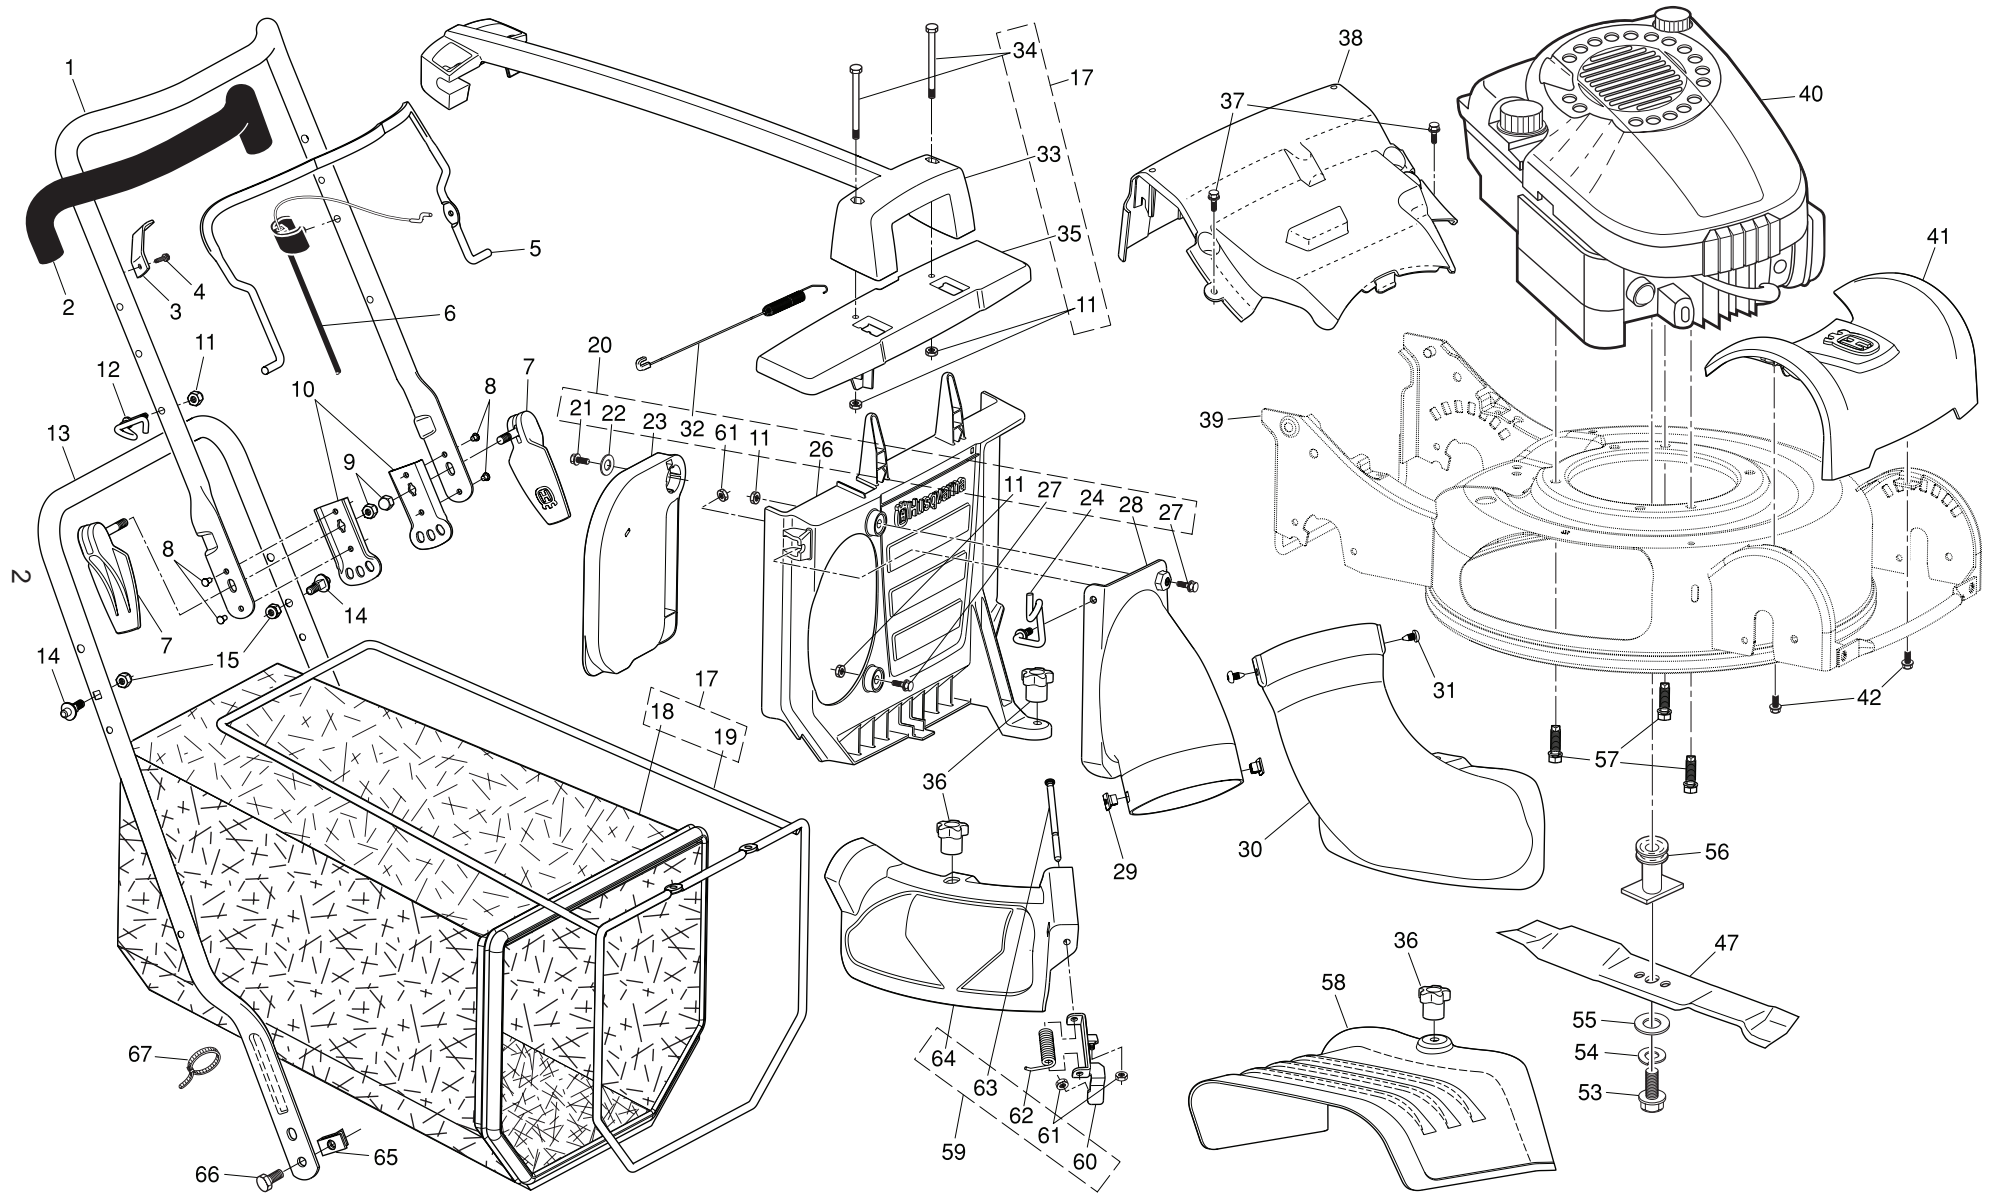

ROTARY LAWN MOWER - - MODEL NUMBER R145 (96131002100) PRODUCT NO. 961 41 00-21

ROTARY LAWN MOWER - - MODEL NUMBER **R145** (96131002100) PRODUCT NO. 961 41 00-21

KEY NO.	PART NO.	DESCRIPTION	KEY NO.	PART NO.	DESCRIPTION	KEY NO.	PART NO.	DESCRIPTION
1	532 40 06-04	Upper Handle Assembly (Includes Foam Grip)	21	532 16 34-09	Screw, Hi-Lo Thread 1/8 x 5/8	41	532 41 35-14	Front Cover
2	532 18 63-62	Grip, Foam	22	532 05 38-47	Washer, Flat 1/4	42	532 19 41-89	Screw, Hex Washer Head 1/8-16 x 5/8
3	532 08-68-99	Upstop Bracket	23	532 41 35-08	Chute, Rear Door	47	532 19 92-43	Blade
4	532 75 06-34	Screw, Threaded, Rolled #10-24 x 1/2	24	532 40 86-52	Rope Guide, Rear Door	53	532 19 17-60	Bolt, Hex Head 3/8-24 x 2-1/2
5	532 18 62-98	Control Bar	26	532 12 52-03	Rear Door	54	532 85 02-63	Washer, Helical
6	532 19 77-40	Cable, Operator Presence	27	532 18 35-18	Bolt, Shoulder 5/16	55	532 85 10-74	Washer, Hardened
7	532 41 35-07	Quick Release Assembly	28	532 41 35-10	Upper Chute	56	532 19 92-49	Blade Adapter
8	532 19 96-97	Rivet	29	532 19 97-27	Grommet 1/4	57	532 15 04-06	Bolt, Engine, Dogpoint 3/8-16
ω 9	532 40 04-13	Nut, Acorn	30	532 41 35-11	Lower Chute	58	532 41 35-17	Discharge Guard
10	532 41 35-34	Bracket, Quick Release	31	532 19 98-55	Screw, T-30 1/4-20 x 1/2	59	532 40 03-46	Mulcher Door Assembly
11	532 13 20-04	Nut, Hex, Zinc-Plated, Black 1/4-20	32	532 40 14-02	Spring, Rear Door	60	532 19 92-68	Hinge Bracket Assembly
12	532 19 47-88	Rope Guide, Upper Handle	33	532 41 35-36	Handle, Grass Catcher	61	532 19 17-30	Nut, Hex, Flangelock 1/4-20
13	532 41 35-35	Lower Handle	34	871 09 04-48	Screw 1/4-20 x 3	62	532 18 34-46	Spring, Mulcher Door
14	532 19 92-55	Stud, Adjustment	35	532 41 35-12	Adapter, Grass Catcher	63	532 18 34-45	Rod, Hinge
15	532 75 11-53	Nut, Hex 5/16-18	36	532 18 34-47	Knob	64	532 41 35-18	Mulcher Door
17	532 40 01-36	Grass Catcher Assembly	37	532 19 94-22	Screw, Hex Washer Head 1/4-20 x 1/2	65	532 40 40-08	Speed Nut
18	532 19 92-73	Grass Bag	38	532 41 35-13	Drive Cover	66	532 85 09-99	Bolt, Hex Head 3/8-16 x 1-1/4
19	532 19 92-78	Frame, Grass Bag	39	532 41 08-13	Lawn Mower Housing	67	532 06 64-26	Wire Tie
20	532 40 01-35	Chute Assembly	40	- - -	Engine, Briggs & Stratton, Model Number 12F802-1970-B1 (Order parts from Engine manufacturer)	- -	532 40 86-02	Manual, Operator's, European
						- -	532 40 86-03	Manual, Operator's, Scandinavian
						- -	532 41 34-14	Manual, Operator's, Baltic

NOTE: All component dimensions given in U.S. inches. 1 inch = 25.4 mm. **IMPORTANT:** Use only Original Equipment Manufacturer (O.E.M.) replacement parts. Failure to do so could be hazardous, damage your lawn mower and void your warranty.