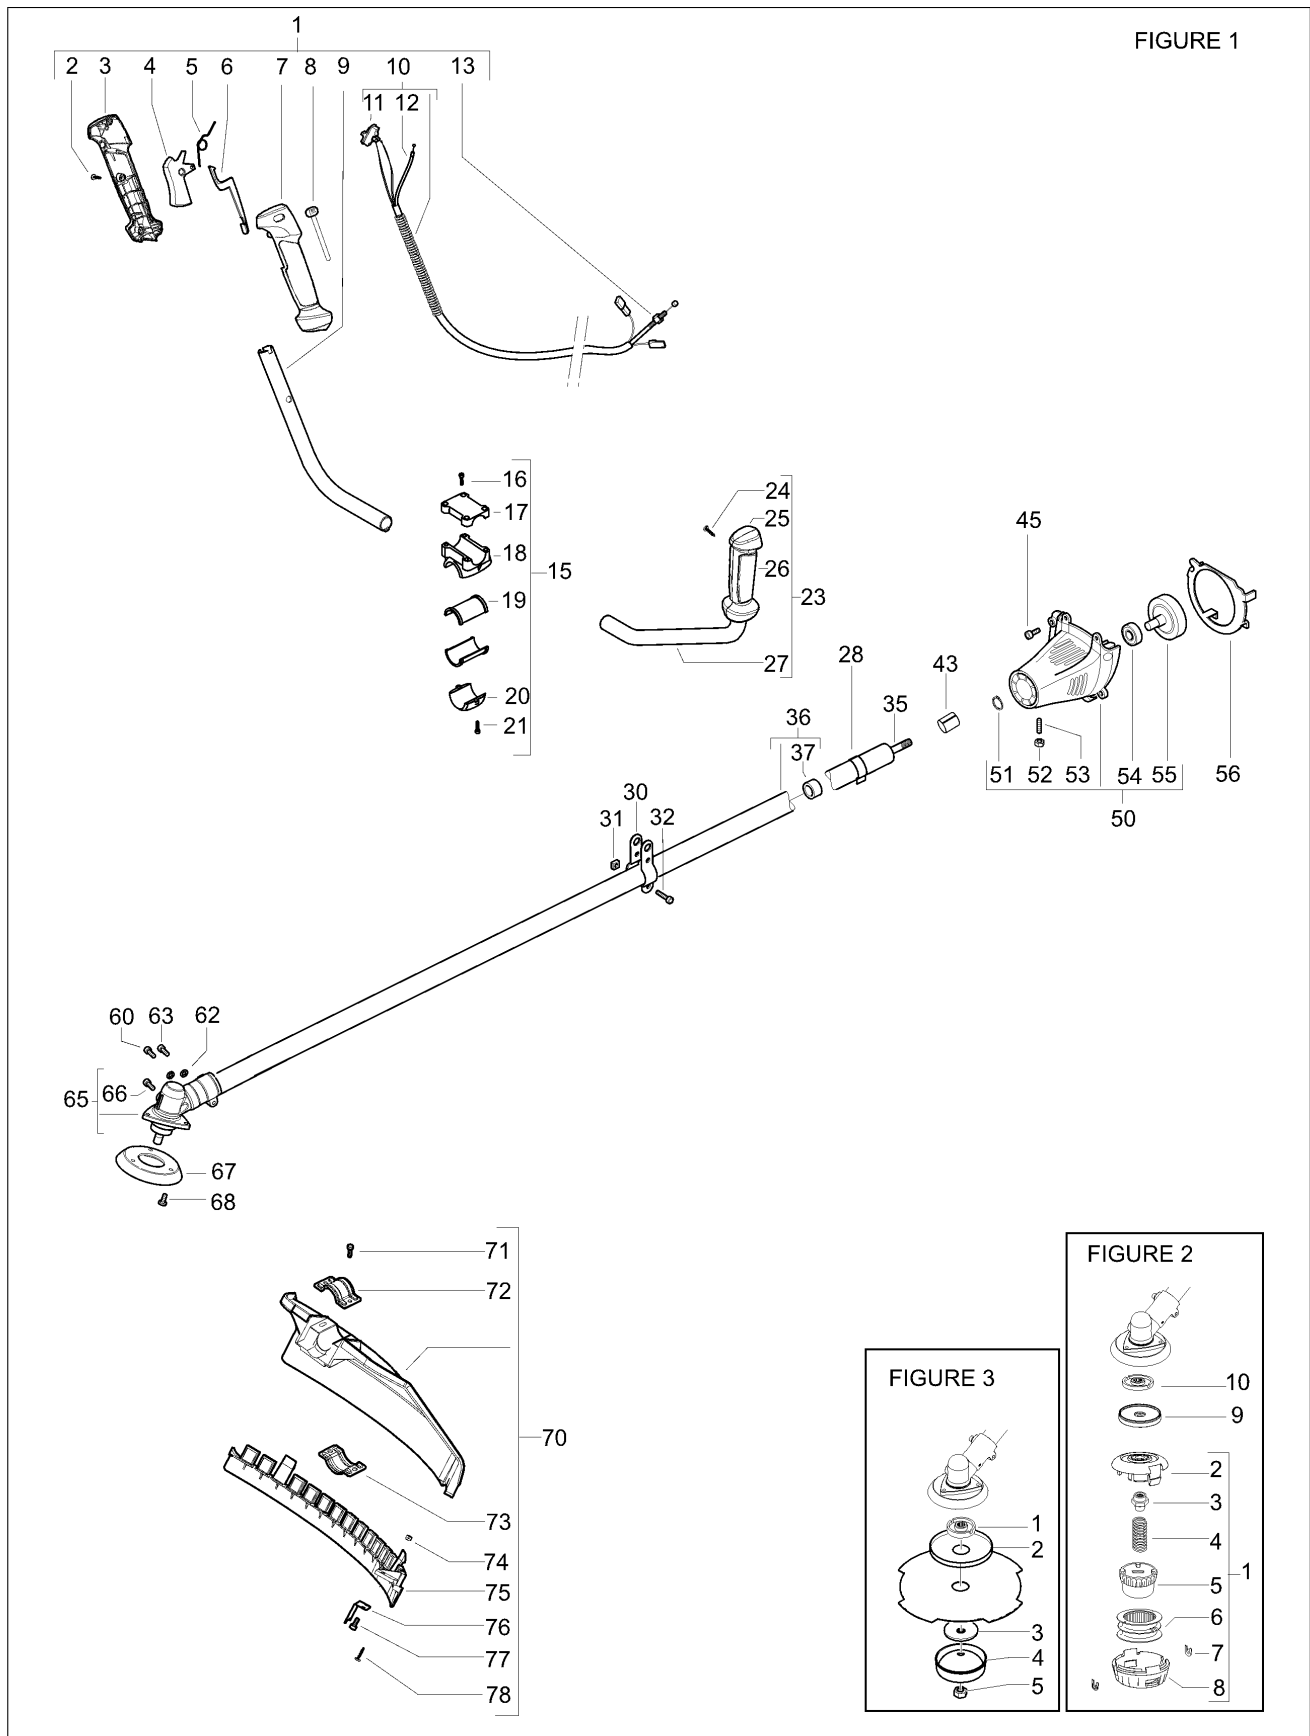

Item	PN	Qty	Description
FIGURE 1			
1	538243563	1	right handle assy
2	* 538240862	3	screw 4x18
3	* 538242533	1	right handle (right half)
4	* 538242537	1	throttle trigger
5	* 538242540	1	trigger spring
6	* 538242538	1	safety lever
7	* 538242534	1	right handle (left half)
8	* 538242539	1	throttle advance
9	* 538242605	1	right handle bar
C 10	* 538243566	1	wires assy
11	** 538242439	1	switch
C 12	** 538243569	1	throttle cable
13	* 538235912	1	nut M6
15	538243428	1	handle clamp assy
16	* 538235803	4	screw M5x25
17	* 538242200	1	upper clamp
18	* 538243082	1	handle clamp
19	* 538241684	2	d.25 adapter
20	* 538242900	1	lower clamp
21	* 538229077	2	screw M5x18
23	538243565	1	left handle assy
24	* 538240862	2	screw 4x18
25	* 538242536	1	left handle (right half)
26	* 538242535	1	left handle (left half)
27	* 538242606	1	left handle bar
28	538229850	1	cable retainer
30	538228152	2	harness half hook
31	538236642	2	nut M6
32	538235911	2	screw M6x12
35	538240486	1	drive shaft
36	538242442	1	outer shaft
37	* 538228192	5	bushing ass'y
43	538243584	1	reinforcement
45	538227565	4	screw M5x25
50	538243575	1	mount ass'y
51	* 538236378	1	snap ring
52	* 538241624	1	nut M8
53	* 538243576	1	headless screw M8x35
54	* 538235918	1	ball bearing
55	* 538243572	1	clutch drum
56	538242398	1	diaphragm
60	538235802	1	screw m5x14
62	538236529	2	split washer
63	538235803	1	screw m5x25
65	538242728	1	gear box ass'y
66	* 538240151	1	screw M8x10
67	538242729	1	flange guard

FIGURE 2			
A 1	531025001	1	P 25 trimmer head
2	* 537421501	1	body
3	* 537427901	1	adapter T25
C 4	* 537338901	1	spring T25
C 5	* 537419601	1	knob
C 6	* 537419501	1	spool (without line)
C 7	* 537419701	2	bushing
8	* 537419401	1	cover
9	538242823	1	spacer
10	538242815	1	flange