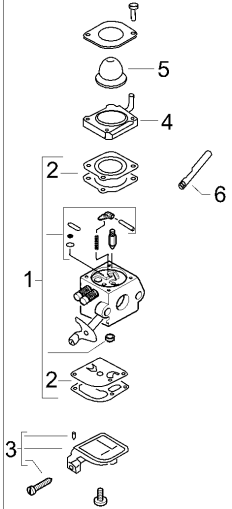

FIGURE 4

FIGURE 5

FIGURE 6

FIGURE 7

Item	PN	Qty	Description
FIGURE 4			
1	538243725	1	crankshaft ass'y
C 2	501451601	1	needle bearing
3	538250075	1	carter kit (starter)
4	* 538227541	1	ball bearing
5	* 538240982	1	seeger ring
C 6	* 538243174	1	seal
7	538250074	1	carter kit (flyweel)
C 8	* 538243174	1	seal
9	* 538240982	1	seeger ring
10	* 538227541	1	ball bearing
11	538235804	2	screw M5x30
12	538235808	2	screw M5 X 50 TCE
20	538242673	1	flywheel
21	538235218	1	nut M8
B 22	538248808	1	clutch assy
23	* 538242369	2	clutch rod
C 24	* 538241270	1	clutch spring elite
25	* 538241076	2	washer
27	538235806	2	screw M5 X 20 TCE
C 28	538242163	1	ignition coil
30	538242800	1	starter pawl ass'y
31	* 538111088	2	snap ring
B 32	* 538241782	2	spring
B 33	* 538241781	2	pawl
34	538235218	1	nut M8
C 40	538242809	1	starter assy
41	* 538242786	1	seeger
42	* 538227470	1	washer
B 43	* 538249163	1	pulley/rope assy
A 44	** 538227703	1	rope
B 45	* 538227300	1	spring rewind
46	* 538227467	1	shield spring
47	* 538240884	1	starter-handle
48	538235214	4	screw M6x20
A 50	538240452	1	pick up fuel
C 51	538241541	1	tank mix ass.
C 52	* 538235675	1	fueltank grommet
B 53	* 538229809	1	hose-fuel mm245
B 54	* 538229743	1	hose fuel mm150
B 56	538242484	1	fuel cap assy
A 57	* 538236564	1	cap gasket
58	538241248	2	fuel tank grommet (starter)
59	538241248	2	fuel tank grommet (flywheel)
C 60	—		FIGURE 5
A 61	538092878	1	spark plug RDJ6J
62	538227565	4	screw M5X25
65	538236322	1	grommet
66	538243742	1	engine cover
67	538240688	2	screw m5x14 + washer
C 70	538243767	1	exhaust gasket
C 71	538241432	1	muffler assy
72	* 538227274	2	screw M5X60