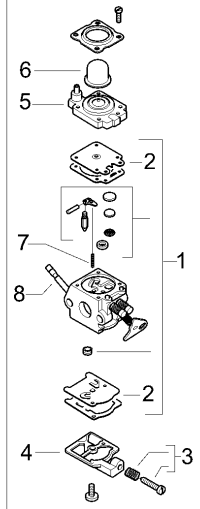

FIGURE 4

FIGURE 5

FIGURE 6

FIGURE 7

Item	PN	Qty	Description
FIGURE 4			
1	538243725	1	crankshaft ass'y
C 2	501451601	1	needle bearing
3	538250075	1	carter kit (starter)
4	* 538227541	1	ball bearing
5	* 538240982	1	seeger ring
C 6	* 538243174	1	seal
7	538250074	1	carter kit (flyweel)
C 8	* 538243174	1	seal
9	* 538240982	1	seeger ring
10	* 538227541	1	ball bearing
11	538235804	2	screw M5x30
12	538235808	2	screw M5 X 50 TCE
20	538242673	1	flywheel
21	538235218	1	nut M8
B 22	538248808	1	clutch assy
23	* 538242369	2	clutch rod
C 24	* 538241270	1	clutch spring elite
25	* 538241076	2	washer
27	538235806	2	screw M5 X 20 TCE
C 28	538242163	1	ignition coil
30	538242800	1	starter pawl ass'y
31	* 538111088	2	snap ring
B 32	* 538241782	2	spring
B 33	* 538241781	2	pawl
34	538235218	1	nut M8
C 40	538242809	1	starter assy
41	* 538242786	1	seeger
42	* 538227470	1	washer
B 43	* 538249163	1	pulley/rope assy
A 44	** 538227703	1	rope
B 45	* 538227300	1	spring rewind
46	* 538227467	1	shield spring
47	* 538240884	1	starter-handle
48	538235214	4	screw M6x20
A 50	538240452	1	pick up fuel
C 51	538241541	1	tank mix ass.
C 52	* 538235675	1	fueltank grommet
B 53	* 538229809	1	hose-fuel mm245
B 54	* 538229743	1	hose fuel mm150
B 56	538242484	1	fuel cap assy
A 57	* 538236564	1	cap gasket
58	538241248	2	fuel tank grommet (starter)
59	538241248	2	fuel tank grommet (flywheel)
C 60	—		FIGURE 5
A 61	538092878	1	spark plug RDJ6J
62	538227565	4	screw M5X25
65	538236322	1	grommet
66	538243742	1	engine cover
67	538240688	2	screw m5x14 + washer
C 70	538243767	1	exhaust gasket
C 71	538241432	1	muffler assy
72	* 538227274	2	screw M5X60