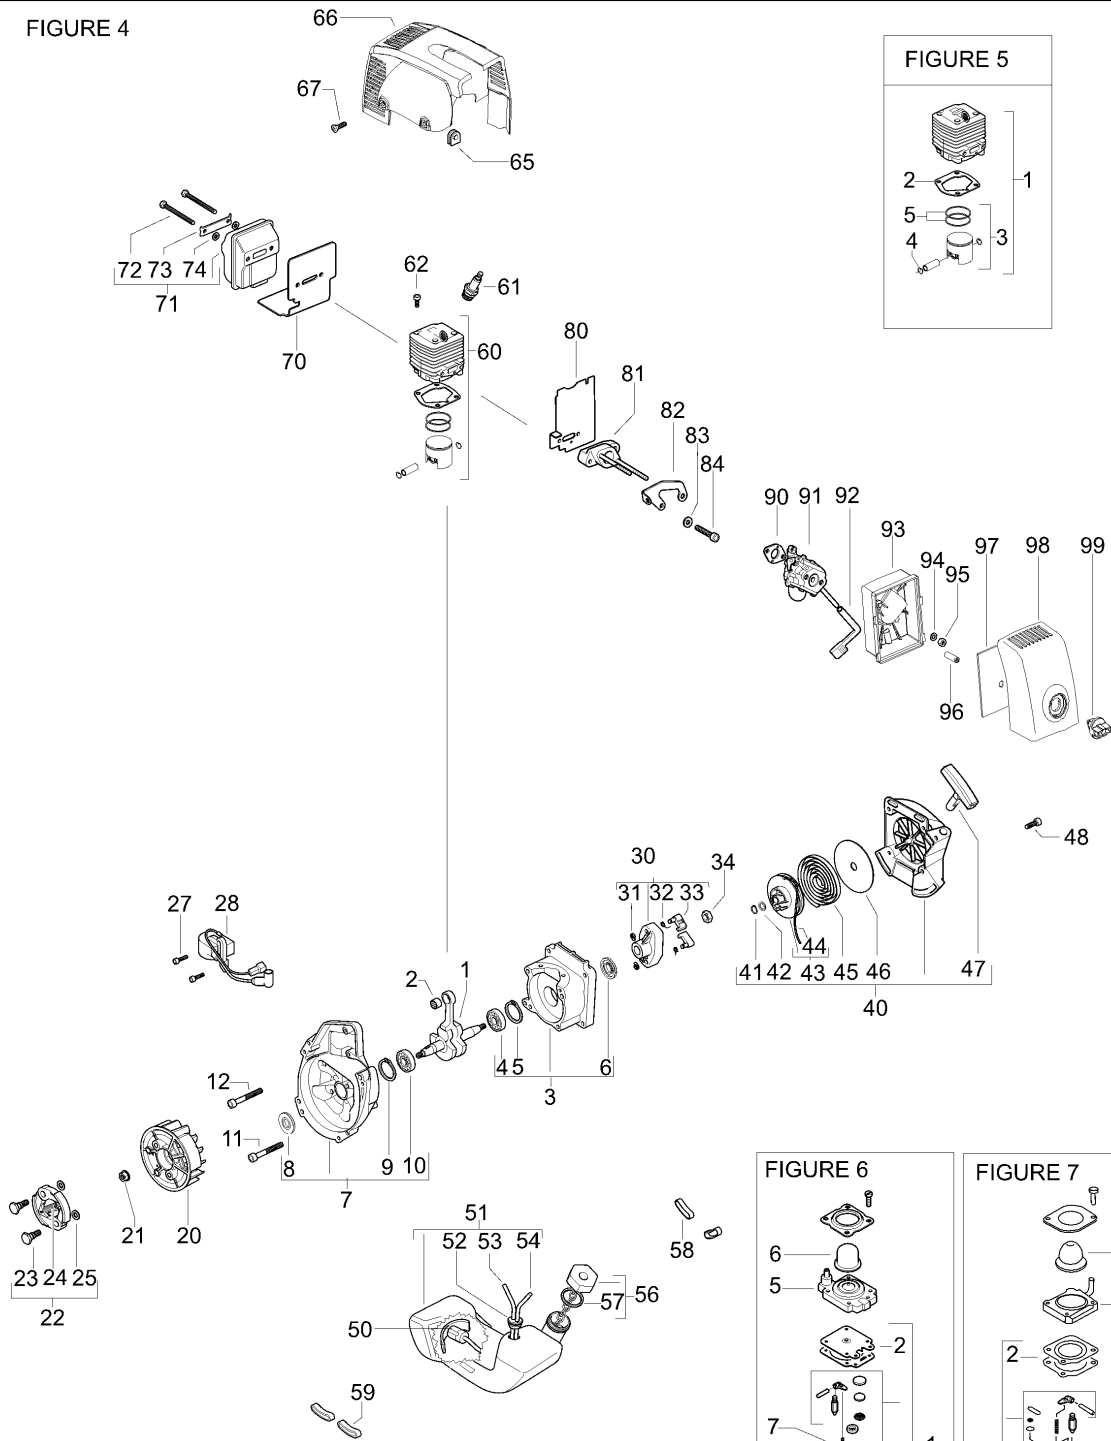

FIGURE 4

FIGURE 5

FIGURE 6

FIGURE 7

Item	PN	Qty	Description
FIGURE 4			
1	538243725	1	crankshaft ass'y
C 2	501451601	1	needle bearing
3	538250075	1	carter kit (starter)
4	* 538227541	1	ball bearing
5	* 538240982	1	seeger ring
C 6	* 538243174	1	seal
7	538250074	1	carter kit (flyweel)
C 8	* 538243174	1	seal
9	* 538240982	1	seeger ring
10	* 538227541	1	ball bearing
11	538235804	2	screw M5x30
12	538235808	2	screw M5 X 50 TCE
20	538242673	1	flywheel
21	538235218	1	nut M8
B 22	538248808	1	clutch assy
23	* 538242369	2	clutch rod
C 24	* 538241270	1	clutch spring elite
25	* 538241076	2	washer
27	538235806	2	screw M5 X 20 TCE
C 28	538242163	1	ignition coil
30	538242800	1	starter pawl ass'y
31	* 538111088	2	snap ring
B 32	* 538241782	2	spring
B 33	* 538241781	2	pawl
34	538235218	1	nut M8
C 40	538242809	1	starter assy
41	* 538242786	1	seeger
42	* 538227470	1	washer
B 43	* 538249163	1	pulley/rope assy
A 44	** 538227703	1	rope
B 45	* 538227300	1	spring rewind
46	* 538227467	1	shield spring
47	* 538240884	1	starter-handle
48	538235214	4	screw M6x20
A 50	538240452	1	pick up fuel
C 51	538241541	1	tank mix ass.
C 52	* 538235675	1	fueltank grommet
B 53	* 538229809	1	hose-fuel mm245
B 54	* 538229743	1	hose fuel mm150
B 56	538242484	1	fuel cap assy
A 57	* 538236564	1	cap gasket
58	538241248	2	fuel tank grommet (starter)
59	538241248	2	fuel tank grommet (flywheel)
C 60	—		FIGURE 5
A 61	538092878	1	spark plug RDJ6J
62	538227565	4	screw M5X25
65	538236322	1	grommet
66	538243742	1	engine cover
67	538240688	2	screw m5x14 + washer
C 70	538243767	1	exhaust gasket
C 71	538241432	1	muffler assy
72	* 538227274	2	screw M5X60