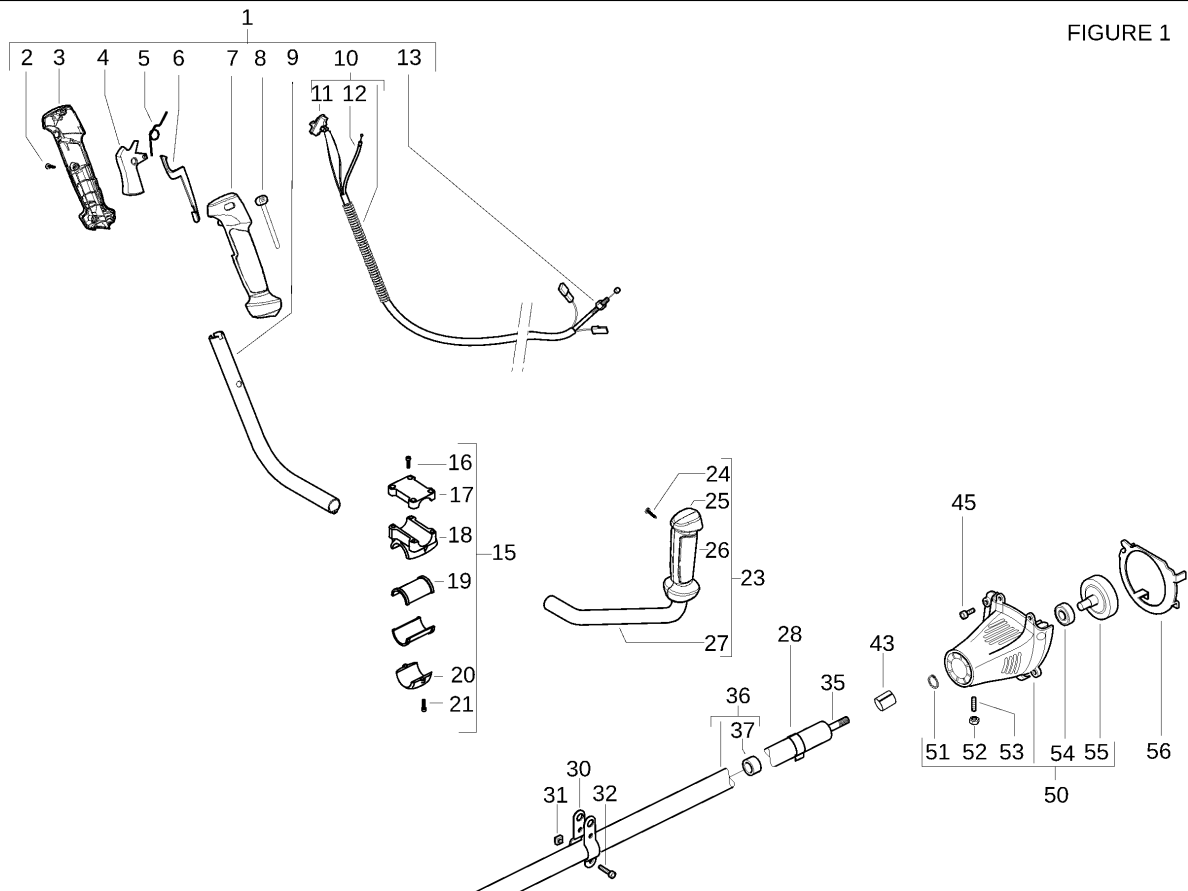

FIGURE 1

FIGURE 2

FIGURE 3

Item	PN	Qty	Description
FIGURE 1			
1	538243563	1	right handle assy
2	* 538240862	3	screw 4x18
3	* 538242533	1	right handle (right half)
4	* 538242537	1	throttle trigger
5	* 538242540	1	trigger spring
6	* 538242538	1	safety lever
7	* 538242534	1	right handle (left half)
8	* 538242539	1	throttle advance
9	* 538242605	1	right handle bar
C 10	* 538243566	1	wires assy
11	** 538242439	1	switch
C 12	** 538243569	1	throttle cable
13	* 538235912	1	nut M6
15	538243428	1	handle clamp assy
16	* 538235803	4	screw M5x25
17	* 538242200	1	upper clamp
18	* 538243082	1	handle clamp
19	* 538241684	2	d.25 adapter
20	* 538242900	1	lower clamp
21	* 538229077	2	screw M5x18
23	538243565	1	left handle assy
24	* 538240862	2	screw 4x18
25	* 538242536	1	left handle (right half)
26	* 538242535	1	left handle (left half)
27	* 538242606	1	left handle bar
28	538229850	1	cable retainer
30	538228152	2	harness half hook
31	538236642	2	nut M6
32	538235911	2	screw M6x12
35	538240486	1	drive shaft
36	538242442	1	outer shaft
37	* 538228192	5	bushing ass'y
43	538243584	1	reinforcement
45	538227565	4	screw M5x25
50	538243575	1	mount ass'y
51	* 538236378	1	snap ring
52	* 538241624	1	nut M8
53	* 538243576	1	headless screw M8x35
54	* 538235918	1	ball bearing
55	* 538243572	1	clutch drum
56	538242398	1	diaphragm
60	538235804	2	screw m5x30
61	538236529	2	grower
62	538236529	1	grower
63	538236381	1	screw m5x10
64	538240151	1	screw M8x10
65	538241426	1	gear box ass'y

Item	PN	Qty	Description
66	538247272	1	spacer
67	538240767	1	flange guard
68	538240688	3	screw+washer
A 70	538249155	1	d.25 safety guard ass'y
71	* 538227563	2	M5x16 screw
72	* 538242629	1	upper clamp
73	* 538242752	1	lower clamp
74	* 538229208	2	nut M5
75	* 538242644	1	string head guard
76	* 538241973	1	line cutter
77	* 538227563	2	M5x16 screw
78	* 538240862	1	screw 4x18