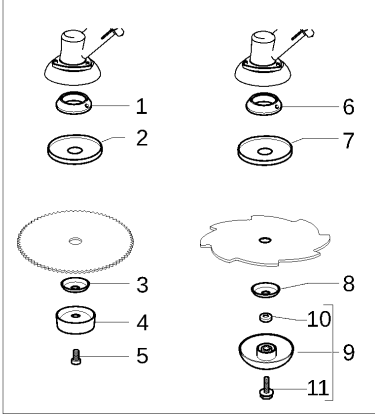

FIGURE 1

FIGURE 2

FIGURE 3

Item	PN	Qty	Description
FIGURE 1			
1	538243563	1	right handle assy
2	* 538240862	3	screw 4x18
3	* 538242533	1	right handle (right half)
4	* 538242537	1	throttle trigger
5	* 538242540	1	trigger spring
6	* 538242538	1	safety lever
7	* 538242534	1	right handle (left half)
8	* 538242539	1	throttle advance
9	* 538242605	1	right handle bar
C 10	* 538243566	1	wires assy
11	** 538242439	1	switch
C 12	** 538243569	1	throttle cable
13	* 538235912	1	nut M6
15	538243428	1	handle clamp assy
16	* 538235803	4	screw M5x25
17	* 538242200	1	upper clamp
18	* 538243082	1	handle clamp
19	* 538241684	2	d.25 adapter
20	* 538242900	1	lower clamp
21	* 538229077	2	screw M5x18
23	538243565	1	left handle assy
24	* 538240862	2	screw 4x18
25	* 538242536	1	left handle (right half)
26	* 538242535	1	left handle (left half)
27	* 538242606	1	left handle bar
28	538229850	1	cable retainer
30	538228152	2	harness half hook
31	538236642	2	nut M6
32	538235911	2	screw M6x12
35	538240486	1	drive shaft
36	538242442	1	outer shaft
37	* 538228192	5	bushing ass'y
43	538243584	1	reinforcement
45	538227565	4	screw M5x25
50	538243575	1	mount ass'y
51	* 538236378	1	snap ring
52	* 538241624	1	nut M8
53	* 538243576	1	headless screw M8x35
54	* 538235918	1	ball bearing
55	* 538243572	1	clutch drum
56	538242398	1	diaphragm
60	538235804	2	screw m5x30
61	538236529	2	grower
62	538236529	1	grower
63	538236381	1	screw m5x10
64	538240151	1	screw M8x10
65	538241426	1	gear box ass'y

Item	PN	Qty	Description
66	538247272	1	spacer
67	538240767	1	flange guard
68	538240688	3	screw+washer
A 70	538249155	1	d.25 safety guard ass'y
71	* 538227563	2	M5x16 screw
72	* 538242629	1	upper clamp
73	* 538242752	1	lower clamp
74	* 538229208	2	nut M5
75	* 538242644	1	string head guard
76	* 538241973	1	line cutter
77	* 538227563	2	M5x16 screw
78	* 538240862	1	screw 4x18