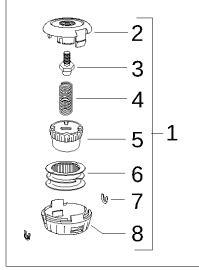

FIGURE 1

FIGURE 2

FIGURE 3

Item	PN	Qty	Description
FIGURE 1			
1	538243563	1	right handle assy
2	* 538240862	3	screw 4x18
3	* 538242533	1	right handle (right half)
4	* 538242537	1	throttle trigger
5	* 538242540	1	trigger spring
6	* 538242538	1	safety lever
7	* 538242534	1	right handle (left half)
8	* 538242539	1	throttle advance
9	* 538242605	1	right handle bar
C 10	* 538243566	1	wires assy
11	** 538242439	1	switch
C 12	** 538243569	1	throttle cable
13	* 538235912	1	nut M6
15	538243428	1	handle clamp assy
16	* 538235803	4	screw M5x25
17	* 538242200	1	upper clamp
18	* 538243082	1	handle clamp
19	* 538241684	2	d.25 adapter
20	* 538242900	1	lower clamp
21	* 538229077	2	screw M5x18
23	538243565	1	left handle assy
24	* 538240862	2	screw 4x18
25	* 538242536	1	left handle (right half)
26	* 538242535	1	left handle (left half)
27	* 538242606	1	left handle bar
28	538229850	1	cable retainer
30	538228152	2	harness half hook
31	538236642	2	nut M6
32	538235911	2	screw M6x12
35	538240486	1	drive shaft
36	538242442	1	outer shaft
37	* 538228192	5	bushing ass'y
43	538243584	1	reinforcement
45	538227565	4	screw M5x25
50	538243575	1	mount ass'y
51	* 538236378	1	snap ring
52	* 538241624	1	nut M8
53	* 538243576	1	headless screw M8x35
54	* 538235918	1	ball bearing
55	* 538243572	1	clutch drum
56	538242398	1	diaphragm
60	538235804	2	screw m5x30
61	538236529	2	grower
62	538236529	1	grower
63	538236381	1	screw m5x10
64	538240151	1	screw M8x10
65	538241426	1	gear box ass'y

Item	PN	Qty	Description
66	538247272	1	spacer
67	538240767	1	flange guard
68	538240688	3	screw+washer
A 70	538249155	1	d.25 safety guard ass'y
71	* 538227563	2	M5x16 screw
72	* 538242629	1	upper clamp
73	* 538242752	1	lower clamp
74	* 538229208	2	nut M5
75	* 538242644	1	string head guard
76	* 538241973	1	line cutter
77	* 538227563	2	M5x16 screw
78	* 538240862	1	screw 4x18