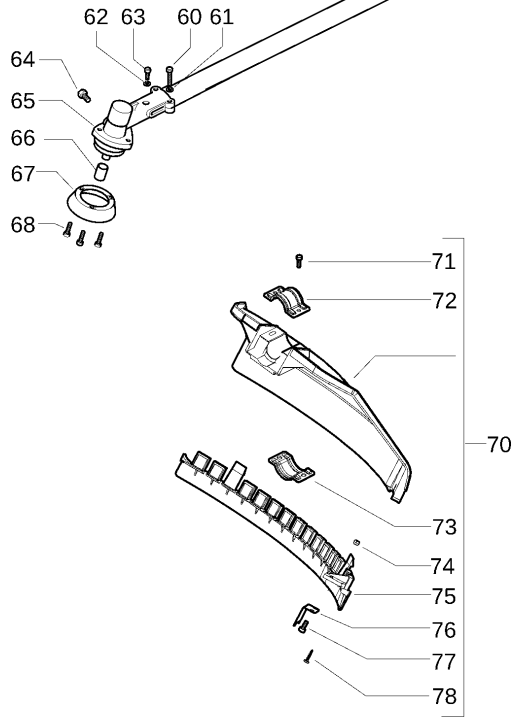

FIGURE 1

FIGURE 2

FIGURE 3

Item	PN	Qty	Description
FIGURE 1			
1	538243563	1	right handle assy
2	* 538240862	3	screw 4x18
3	* 538242533	1	right handle (right half)
4	* 538242537	1	throttle trigger
5	* 538242540	1	trigger spring
6	* 538242538	1	safety lever
7	* 538242534	1	right handle (left half)
8	* 538242539	1	throttle advance
9	* 538242605	1	right handle bar
C 10	* 538243566	1	wires assy
11	** 538242439	1	switch
C 12	** 538243569	1	throttle cable
13	* 538235912	1	nut M6
15	538243428	1	handle clamp assy
16	* 538235803	4	screw M5x25
17	* 538242200	1	upper clamp
18	* 538243082	1	handle clamp
19	* 538241684	2	d.25 adapter
20	* 538242900	1	lower clamp
21	* 538229077	2	screw M5x18
23	538243565	1	left handle assy
24	* 538240862	2	screw 4x18
25	* 538242536	1	left handle (right half)
26	* 538242535	1	left handle (left half)
27	* 538242606	1	left handle bar
28	538229850	1	cable retainer
30	538228152	2	harness half hook
31	538236642	2	nut M6
32	538235911	2	screw M6x12
35	538240486	1	drive shaft
36	538242442	1	outer shaft
37	* 538228192	5	bushing ass'y
43	538243584	1	reinforcement
45	538227565	4	screw M5x25
50	538243575	1	mount ass'y
51	* 538236378	1	snap ring
52	* 538241624	1	nut M8
53	* 538243576	1	headless screw M8x35
54	* 538235918	1	ball bearing
55	* 538243572	1	clutch drum
56	538242398	1	diaphragm
60	538235804	2	screw m5x30
61	538236529	2	grower
62	538236529	1	grower
63	538236381	1	screw m5x10
64	538240151	1	screw M8x10
65	538241426	1	gear box ass'y

FIGURE 2			
A 1	531025002	1	P 35 trimmer head
2	* 537421501	1	body
3	* 537427901	1	adapter P35
C 4	* 537186001	1	spring T35
C 5	* 537421801	1	knob
C 6	* 537421701	1	spool (without line)
C 7	* 537419701	2	bushing
8	* 537421601	1	cover