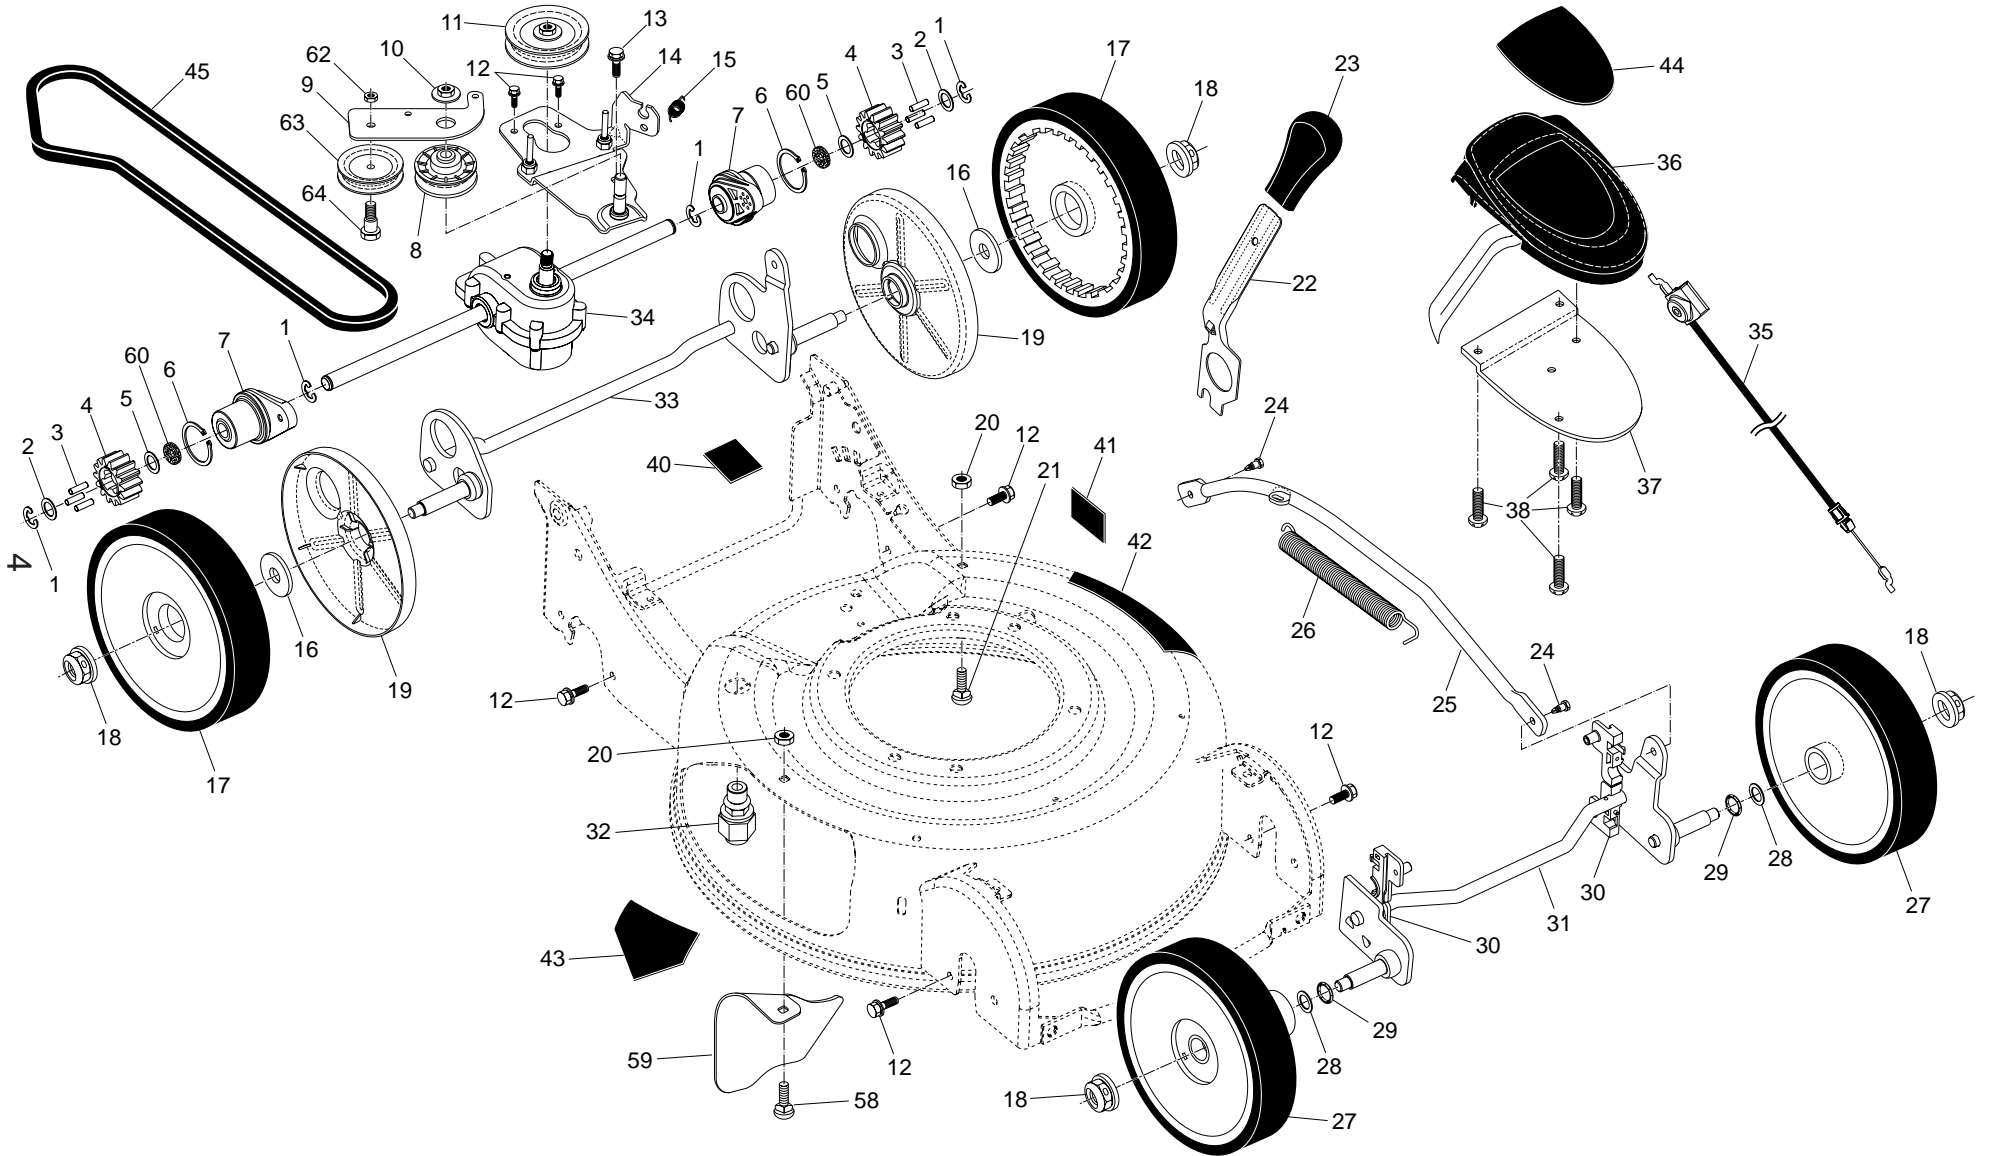

ROTARY LAWN MOWER - - MODEL NUMBER R 145SV (MFG. ID. NUMBER 96141013103)

ROTARY LAWN MOWER - - MODEL NUMBER R 145SV (MFG. ID. NUMBER 96141013103)

KEY NO.	PART NO.	DESCRIPTION	KEY NO.	PART NO.	DESCRIPTION
1	812 00 00-58	E-Ring	22	532 41 35-19	Height Adjustment Lever
2	532 05 70-79	Washer, Hardened	23	532 16 76-53	Knob, Height Adjustment Lever
3	532 17 00-11	Pawl	24	532 40 70-59	Screw, Semi-Gimlett Point
4	532 16 64-50	Gear, Pinion	25	532 40 71-42	Rod, Height Adjustment
5	532 05 21-60	Washer, Flat	26	532 40 96-16	Spring
6	812 00 00-12	Ring, Retaining	27	532 41 08-31	Wheel & Tire Assembly, Front
7	532 40 01-34	Bearing, Drive	28	532 08 83-48	Washer, Flat
8	532 19 37-91	Pulley, Idler	29	532 19 74-80	O-Ring
9	532 16 60-43	Arm, Idler	30	532 41 35-20	Bearing Assembly, Front Axle
10	532 40 91-49	Locknut, Hex	31	532 41 40-71	Axle Assembly, Front
11	532 19 34-43	Drive Pulley	32	532 40 00-94	Fitting, Quick Release
12	532 16 34-09	Screw, Hi-Lo Thread 1/8 x 5/8	33	532 41 40-73	Axle Assembly, Rear
13	817 06 04-10	Screw, Hex Washer Head 1/4-20 x 1/16	34	532 19 92-31	Gear Case Assembly
14	532 40 11-13	Belt Guide Bracket Assembly	35	532 40 15-53	Cable, Drive Control
15	532 19 41-24	Spring, Return	36	532 40 15-51	Drive Control Assembly
16	532 06 77-25	Washer, Flat 3/8	37	532 40 07-23	Plate, Rear, Drive Control
17	532 41 10-81	Wheel & Tire Assembly, Rear, Driven	38	532 18 16-98	Screw #8 x 1/16
18	532 40 91-48	Nut, Hex	40	532 19 97-31	Decal, Noise Level
19	532 18 94-03	Dust Cover	41	532 15 97-36	Decal, Hot Muffler
20	532 40 01-00	Locknut 1/4-20	42	532 19 99-12	Decal, Warning
21	872 11 04-07	Bolt, Carriage	43	532 18 21-66	Decal, Danger
			44	532 42 42-45	Decal, Drive Control
			45	532 19 92-25	V-Belt
			60	532 08 81-18	Washer, Felt

NOTE: All component dimensions given in U.S. inches. 1 inch = 25.4 mm.

IMPORTANT: Use only Original Equipment Manufacturer (O.E.M.) replacement parts. Failure to do so could be hazardous, damage your lawn mower and void your warranty.