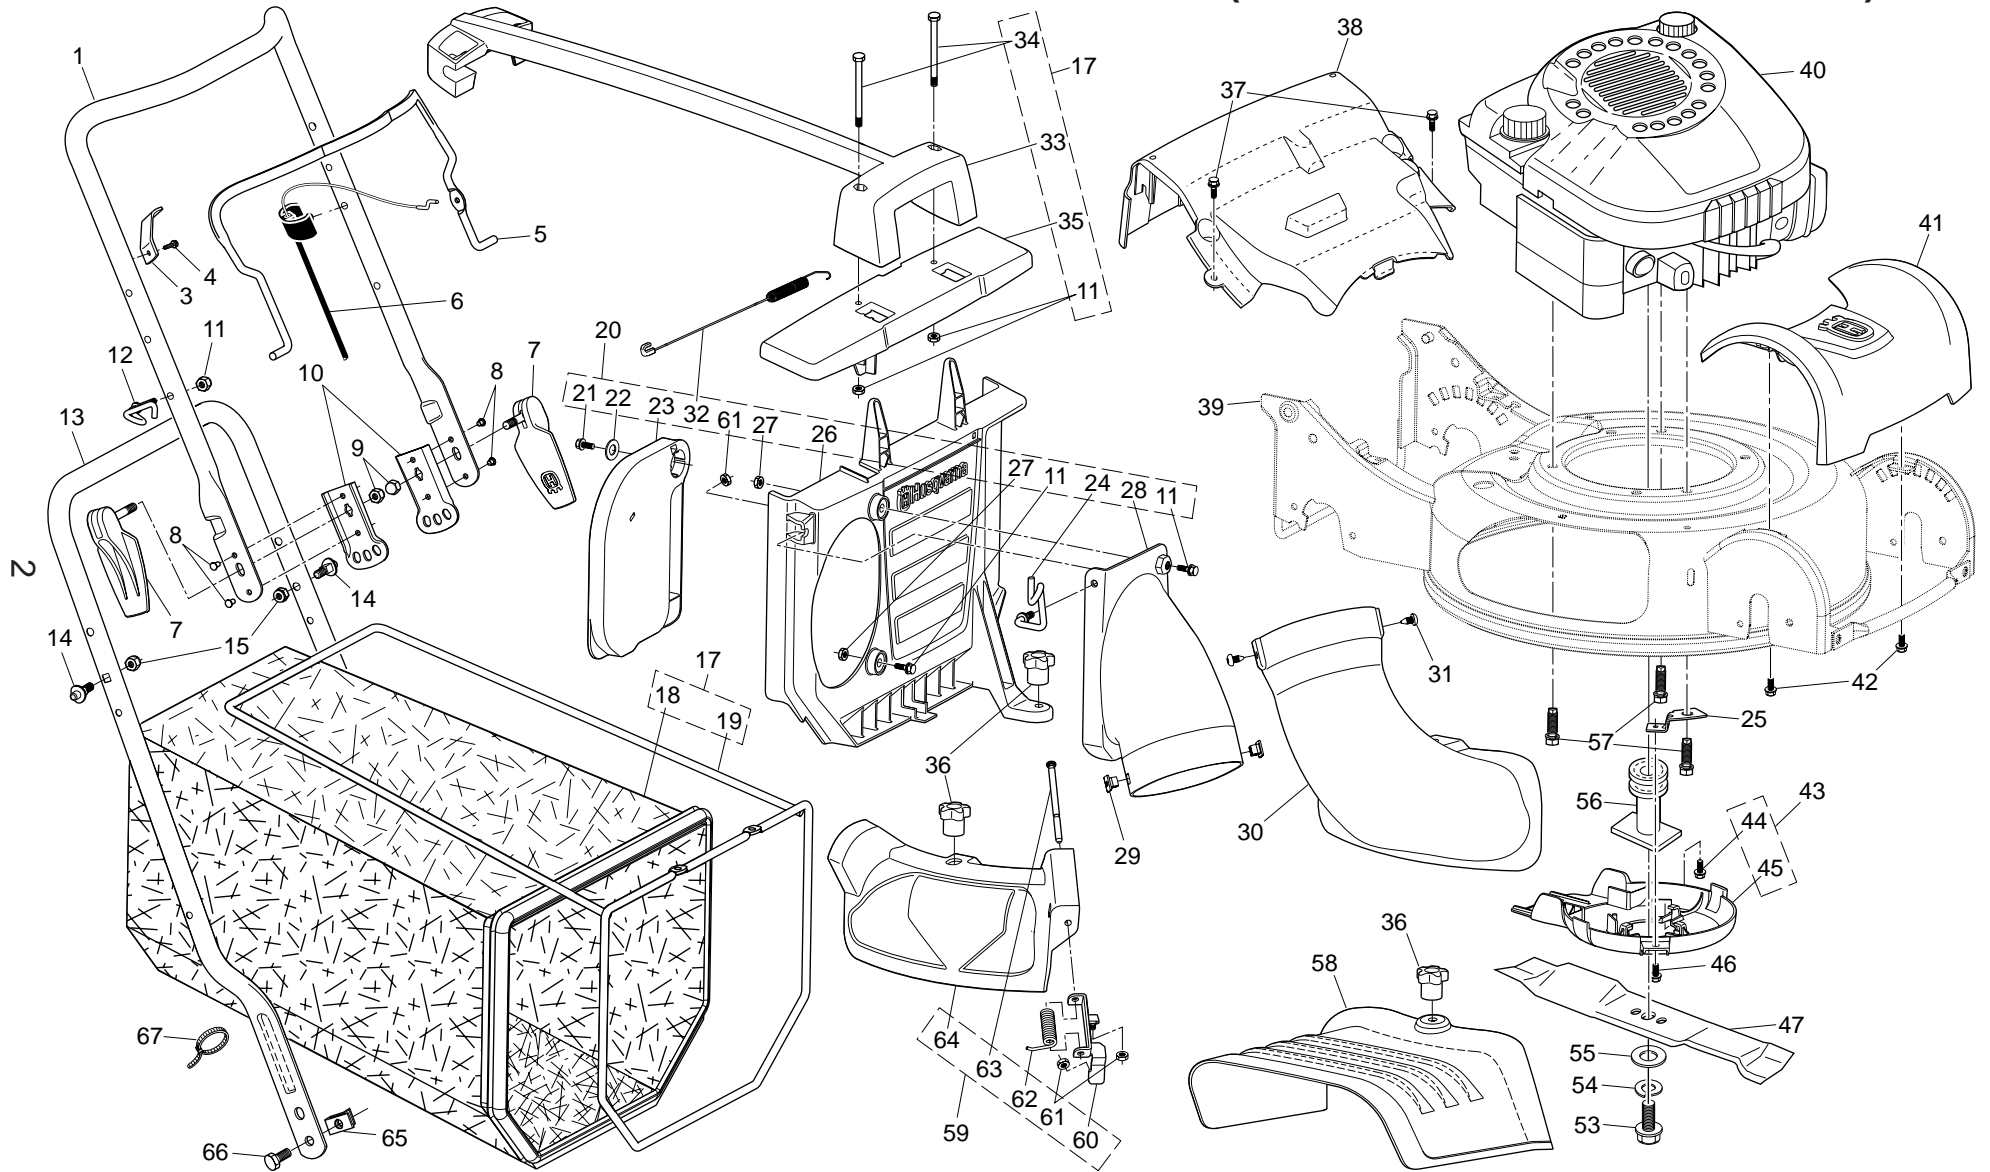

ROTARY LAWN MOWER -- MODEL NUMBER R 145SV (MFG. ID. NUMBER 96141013103)

ROTARY LAWN MOWER - - MODEL NUMBER R 145SV (MFG. ID. NUMBER 96141013103)

KEY NO.	PART NO.	DESCRIPTION	KEY NO.	PART NO.	DESCRIPTION	KEY NO.	PART NO.	DESCRIPTION
1	532 19 98-87	Upper Handle	25	532 19 09-39	Bracket, Debris Shield	43	532 40 12-16	Debris Shield Assembly
3	532 12 52-03	Upstop Bracket	26	532 41 35-09	Rear Door	44	532 08 86-52	Screw, Hinge 1/4-20 x 1/2
4	532 75 06-34	Screw, Threaded, Rolled #10-24 x 1/2	27	532 13 20-04	Nut, Hex, Zinc-Plated, Black 1/4-20	45	532 41 35-15	Debris Shield
5	532 18 62-98	Control Bar	28	532 41 35-10	Upper Chute	46	532 19 23-25	Screw, Hex Washer Head
6	532 42 59-23	Cable, Engine Zone Control	29	532 19 97-27	Grommet 1/4	47	532 19 92-43	Blade
7	532 41 35-07	Quick Release Assembly	30	532 41 35-11	Lower Chute	53	532 19 17-60	Bolt, Hex Head 3/8-24 x 2-1/2
8	532 19 96-97	Rivet	31	532 19 98-55	Screw, T-30 1/4-20 x 1/2	54	532 85 02-63	Washer, Helical
9	532 40 04-13	Nut, Acorn	32	532 40 14-02	Spring, Rear Door	55	532 85 10-74	Washer, Hardened
10	532 41 35-34	Bracket, Quick Release	33	532 41 35-36	Handle, Grass Catcher	56	532 18 67-66	Blade Adapter / Pulley
11	532 40 13-69	Bolt, Shoulder 5/16	34	871 09 04-48	Screw 1/4-20 x 3	57	532 15 04-06	Bolt, Engine, Dogpoint 3/8-16
ω 12	532 19 47-88	Rope Guide, Upper Handle	35	532 41 35-12	Adapter, Grass Catcher	58	532 42 51-30	Discharge Guard
13	532 41 35-35	Lower Handle	36	532 18 34-47	Knob	59	532 40 93-14	Mulcher Door Assembly
14	532 19 92-55	Stud, Adjustment	37	532 19 94-22	Screw, Hex Washer Head 1/4-20 x 1/2	60	532 19 92-68	Hinge Bracket Assembly
15	532 75 11-53	Nut, Hex 5/16-18	38	532 41 35-13	Drive Cover	61	532 19 17-30	Nut, Hex, Flangelock 1/4-20
17	532 40 01-36	Grass Catcher Assembly	39	532 41 38-02	Lawn Mower Housing	62	532 18 34-46	Spring, Mulcher Door
18	532 19 92-73	Grass Bag	40	- - -	Engine, Briggs & Stratton, Model Number 124T02 (Order parts from Engine manufacturer)	63	532 18 34-45	Rod, Hinge
19	532 19 92-78	Frame, Grass Bag	41	532 41 35-14	Front Cover	64	532 41 35-18	Mulcher Door
20	532 40 01-35	Chute Assembly	42	532 19 41-89	Screw, Hex Washer Head 1/8-16 x 5/8	65	532 40 40-08	Speed Nut
21	532 16 34-09	Screw, Hi-Lo Thread 1/8 x 5/8				66	532 85 09-99	Bolt, Hex Head 3/8-16 x 1-1/4
22	532 05 38-47	Washer, Flat 1/4				67	532 06 64-26	Wire Tie
23	532 41 35-08	Chute, Rear Door				- -	532 40 85-67	Manual, Operator's, European
24	532 40 86-52	Rope Guide, Rear Door				- -	532 40 85-68	Manual, Operator's, Scandinavian
						- -	532 41 44-70	Manual, Operator's, East Bloc
						- -	532 41 34-13	Manual, Operator's, Baltic

NOTE: All component dimensions given in U.S. inches. 1 inch = 25.4 mm.

IMPORTANT: Use only Original Equipment Manufacturer (O.E.M.) replacement parts. Failure to do so could be hazardous, damage your lawn mower and void your warranty.