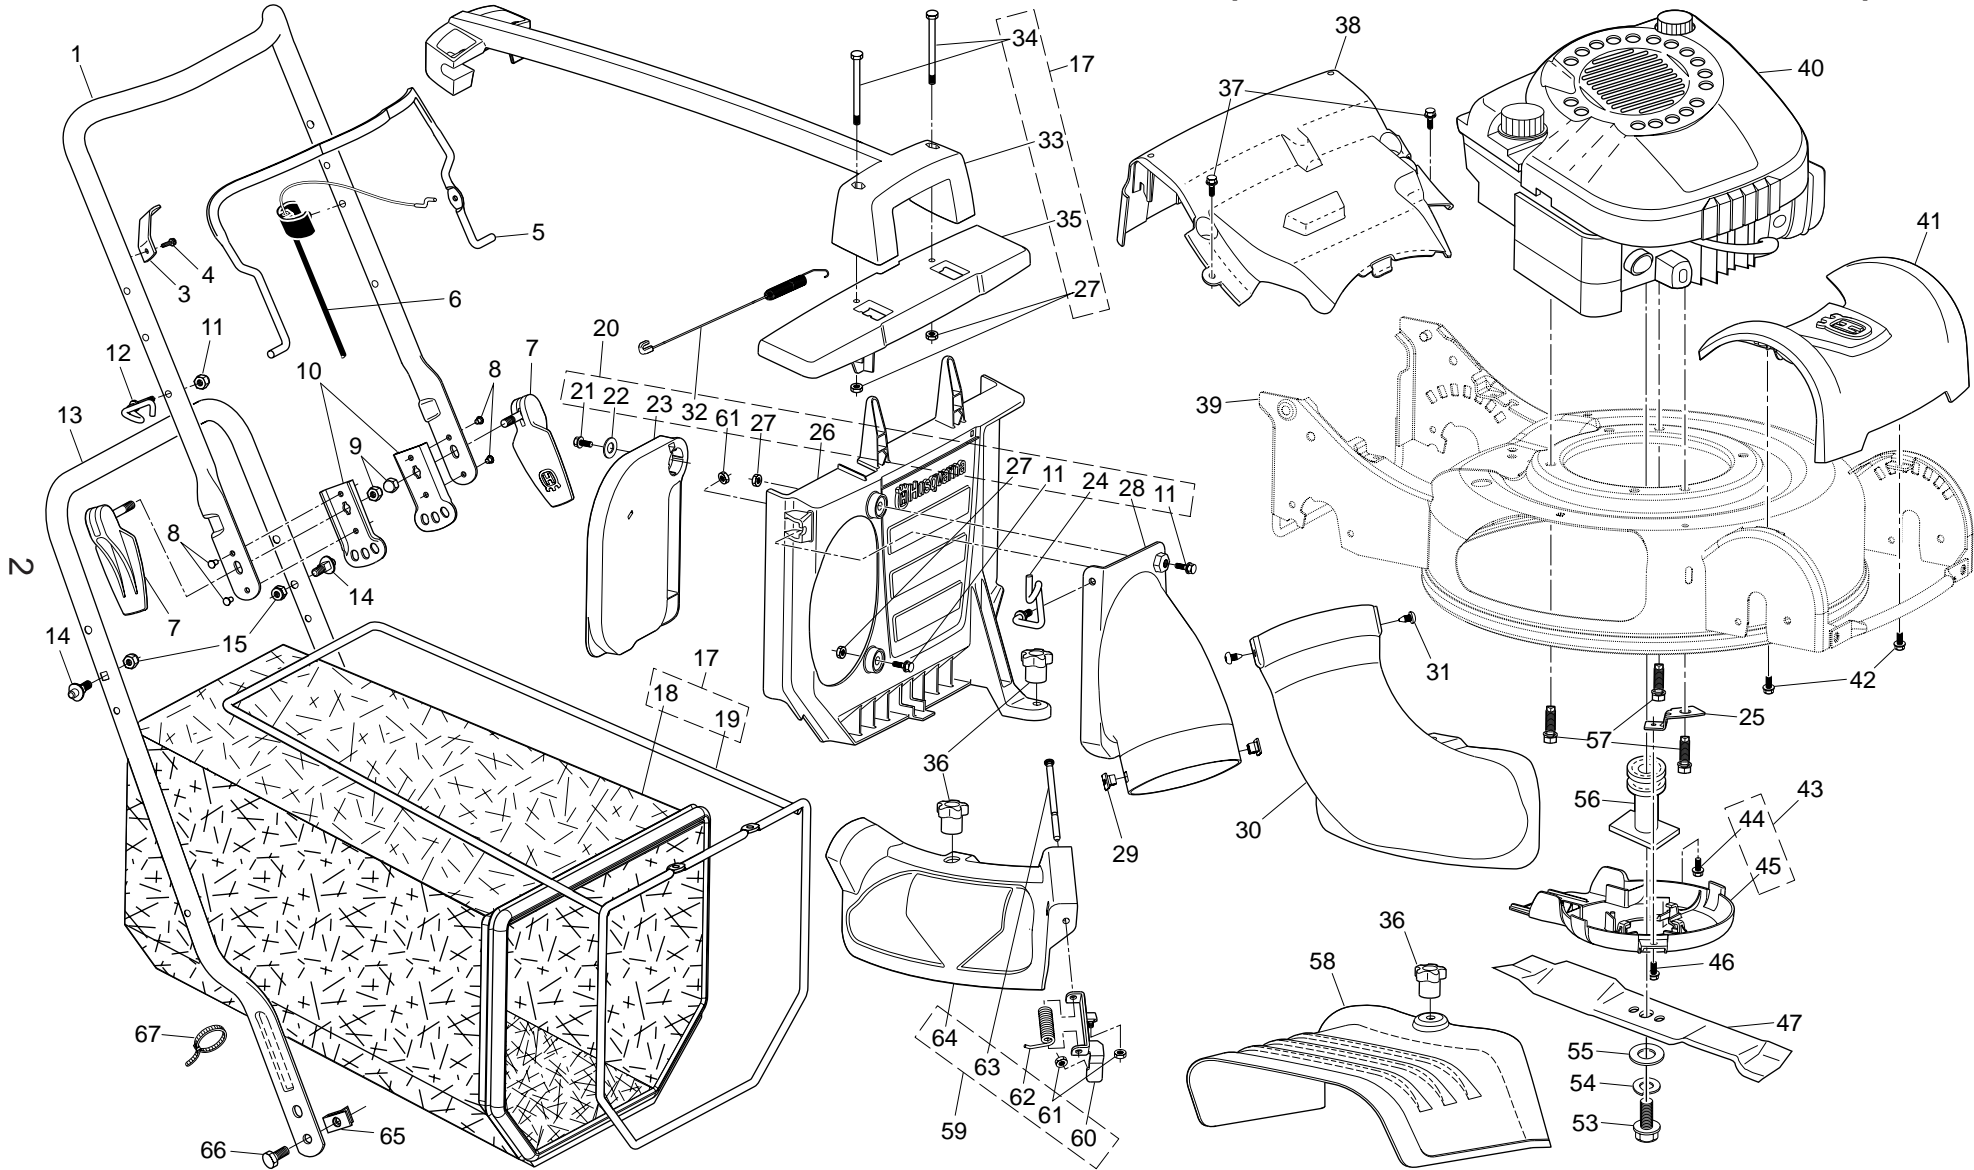

ROTARY LAWN MOWER -- MODEL NUMBER R 145SV (MFG. ID. NUMBER 96141013104)

ROTARY LAWN MOWER - - MODEL NUMBER R 145SV (MFG. ID. NUMBER 96141013104)

KEY NO.	PART NO.	DESCRIPTION	KEY NO.	PART NO.	DESCRIPTION	KEY NO.	PART NO.	DESCRIPTION
1	532 19 98-87	Upper Handle	25	532 19 09-39	Bracket, Debris Shield	43	532 40 12-16	Debris Shield Assembly
3	532 43 00-34	Upstop Bracket	26	532 41 35-09	Rear Door	44	532 08 86-52	Screw, Hinge 1/4-20 x 1/2
4	532 75 06-34	Screw, Threaded, Rolled #10-24 x 1/2	27	532 13 20-04	Nut, Hex, Zinc-Plated, Black 1/4-20	45	532 41 35-15	Debris Shield
5	532 42 68-12	Control Bar	28	532 41 35-10	Upper Chute	46	532 19 23-25	Screw, Hex Washer Head
6	532 42 59-23	Cable, Engine Zone Control	29	532 19 97-27	Grommet 1/4	47	532 19 92-43	Blade
7	532 43 06-79	Quick Release Assembly	30	532 41 35-11	Lower Chute	53	532 19 17-60	Bolt, Hex Head 3/8-24 x 2-1/2
8	532 19 96-97	Rivet	31	532 19 98-55	Screw, T-30 1/4-20 x 1/2	54	532 85 02-63	Washer, Helical
9	532 40 04-13	Nut, Acorn	32	532 40 14-02	Spring, Rear Door	55	532 85 10-74	Washer, Hardened
10	532 41 35-34	Bracket, Quick Release	33	532 41 35-36	Handle, Grass Catcher	56	532 18 67-66	Blade Adapter / Pulley
11	532 40 13-69	Bolt, Shoulder 5/16	34	871 09 04-48	Screw 1/4-20 x 3	57	532 15 04-06	Bolt, Engine, Dogpoint 3/8-16
ω 12	532 19 47-88	Rope Guide, Upper Handle	35	532 41 35-12	Adapter, Grass Catcher	58	532 42 51-30	Discharge Guard
13	532 41 35-35	Lower Handle	36	532 18 34-47	Knob	59	532 40 93-14	Mulcher Door Assembly
14	532 19 92-55	Stud, Adjustment	37	532 19 94-22	Screw, Hex Washer Head 1/4-20 x 1/2	60	532 19 92-68	Hinge Bracket Assembly
15	532 75 11-53	Nut, Hex 5/16-18	38	532 41 35-13	Drive Cover	61	532 19 17-30	Nut, Hex, Flangelock 1/4-20
17	532 40 01-36	Grass Catcher Assembly	39	532 41 38-02	Lawn Mower Housing	62	532 18 34-46	Spring, Mulcher Door
18	532 19 92-73	Grass Bag	40	- - -	Engine, Briggs & Stratton, Model Number 124T02- 1232-B1 (Order parts from Engine manufacturer)	63	532 18 34-45	Rod, Hinge
19	532 19 92-78	Frame, Grass Bag	41	532 41 35-14	Front Cover	64	532 41 35-18	Mulcher Door
20	532 40 01-35	Chute Assembly	42	532 19 41-89	Screw, Hex Washer Head 1/8-16 x 5/8	65	532 40 40-08	Speed Nut
21	532 16 34-09	Screw, Hi-Lo Thread 1/8 x 5/8				66	532 85 09-99	Bolt, Hex Head 3/8-16 x 1-1/4
22	532 05 38-47	Washer, Flat 1/4				67	532 06 64-26	Wire Tie
23	532 41 35-08	Chute, Rear Door				- -	532 40 85-67	Manual, Operator's, European
24	532 40 86-52	Rope Guide, Rear Door				- -	532 40 85-68	Manual, Operator's, Scandinavian
						- -	532 41 44-70	Manual, Operator's, East Bloc
						- -	532 41 34-13	Manual, Operator's, Baltic

NOTE: All component dimensions given in U.S. inches. 1 inch = 25.4 mm.

IMPORTANT: Use only Original Equipment Manufacturer (O.E.M.) replacement parts. Failure to do so could be hazardous, damage your lawn mower and void your warranty.