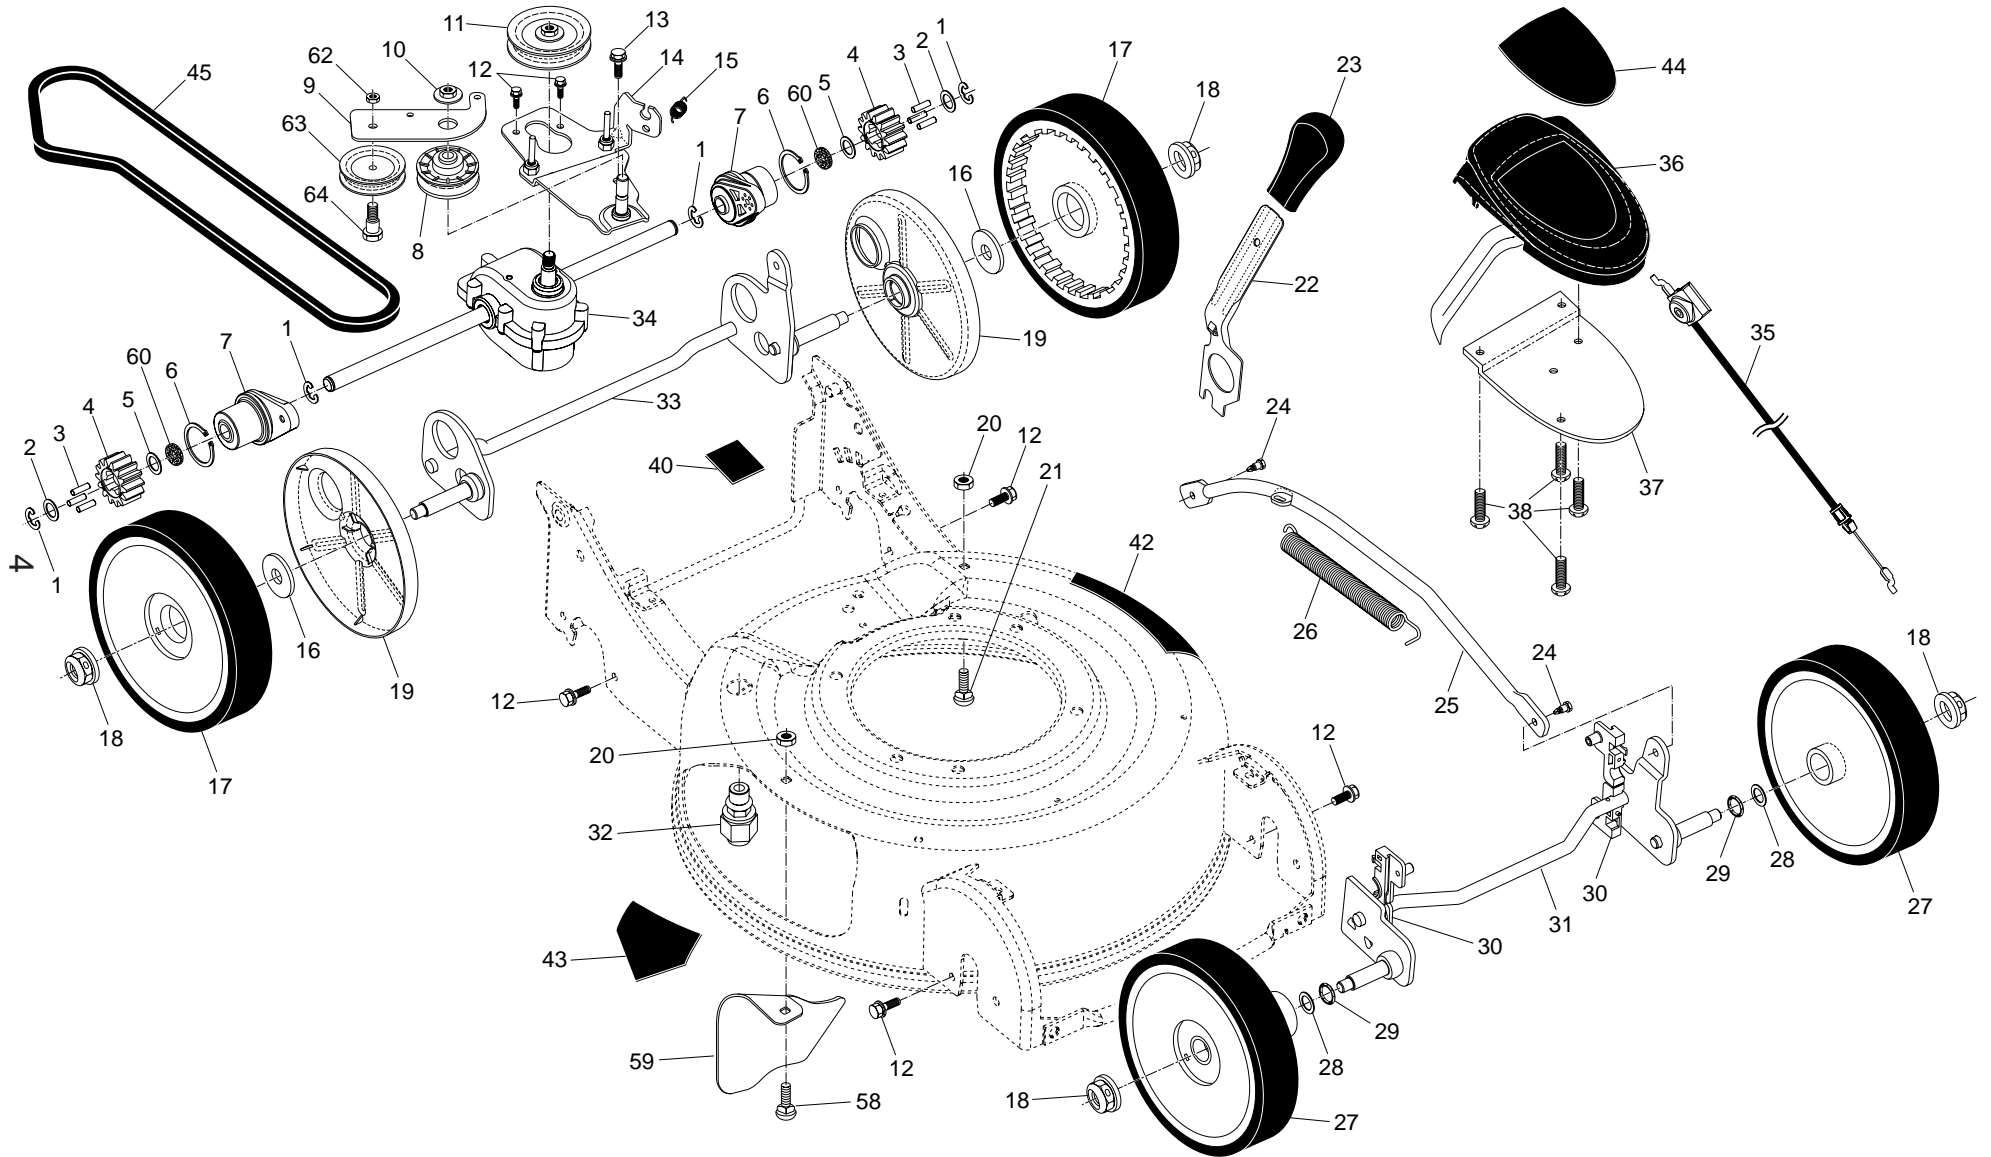

ROTARY LAWN MOWER - - MODEL NUMBER R 145SV (MFG. ID. NUMBER 96141013104)

ROTARY LAWN MOWER - - MODEL NUMBER R 145SV (MFG. ID. NUMBER 96141013104)

KEY NO.	PART NO.	DESCRIPTION	KEY NO.	PART NO.	DESCRIPTION
1	812 00 00-58	E-Ring	23	532 16 76-53	Knob, Height Adjustment Lever
2	532 05 70-79	Washer, Hardened	24	532 40 70-59	Screw, Semi-Gimlett Point
3	532 17 00-11	Pawl	25	532 43 18-15	Rod, Height Adjustment
4	532 16 64-50	Gear, Pinion	26	532 40 96-16	Spring
5	532 05 21-60	Washer, Flat	27	532 41 08-31	Wheel & Tire Assembly, Front
6	812 00 00-12	Ring, Retaining	28	532 08 83-48	Washer, Flat
7	532 40 01-34	Bearing, Drive	29	532 19 74-80	O-Ring
8	532 19 37-91	Pulley, Idler	30	532 41 35-20	Bearing Assembly, Front Axle
9	532 42 11-01	Arm, Idler	31	532 41 40-71	Axle Assembly, Front
10	532 40 91-49	Locknut, Hex	32	532 40 00-94	Fitting, Quick Release
11	532 19 34-43	Drive Pulley	33	532 41 40-73	Axle Assembly, Rear
12	532 16 34-09	Screw, Hi-Lo Thread 1/8 x 5/8	34	532 19 92-31	Gear Case Assembly
13	817 06 04-10	Screw, Hex Washer Head 1/4-20 x 1/16	35	532 40 15-53	Cable, Drive Control
14	532 40 11-13	Belt Guide Bracket Assembly	36	532 42 56-63	Drive Control Assembly
15	532 19 41-24	Spring, Return	37	532 40 07-23	Plate, Rear, Drive Control
16	532 06 77-25	Washer, Flat 3/8	38	532 18 16-98	Screw #8 x 1/16
17	532 41 10-81	Wheel & Tire Assembly, Rear, Driven	40	532 19 97-31	Decal, Noise Level
18	532 40 91-48	Nut, Hex	42	532 19 99-12	Decal, Warning
19	532 18 94-03	Dust Cover	43	532 18 21-66	Decal, Danger
20	532 40 01-00	Locknut 1/4-20	45	532 19 92-25	V-Belt
21	872 11 04-07	Bolt, Carriage	60	532 08 81-18	Washer, Felt
22	532 41 35-19	Height Adjustment Lever	62	873 93 05-00	Nut, Hex 5/16-18
			63	532 16 60-43	Pulley, Idler
			64	532 16 08-29	Bolt, Hex Head 5/16-18

NOTE: All component dimensions given in U.S. inches. 1 inch = 25.4 mm.

IMPORTANT: Use only Original Equipment Manufacturer (O.E.M.) replacement parts. Failure to do so could be hazardous, damage your lawn mower and void your warranty.