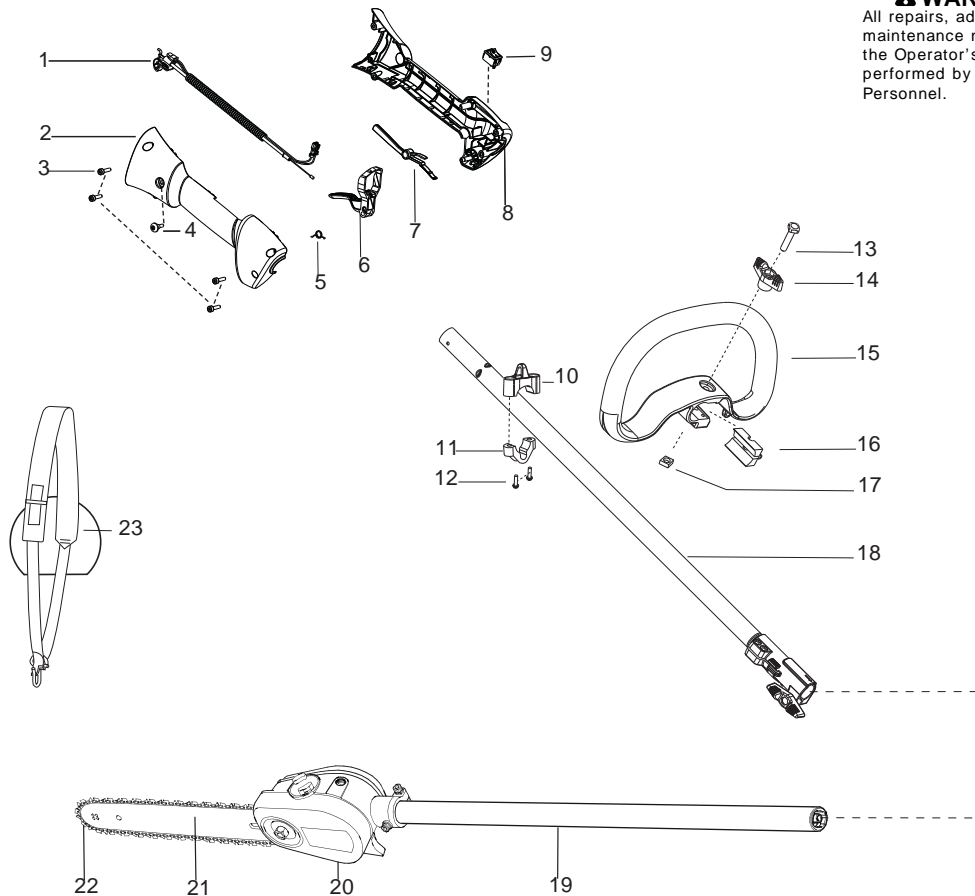

Parts List No. 576495401		Husqvarna® PARTS LIST	MODEL 128LDX Pruner (US/CAN)	
Date 5/16/12	Replaces 576495401 - 1/27/12		NOTE : Illustration may differ from actual model due to design changes.	Page: 1

⚠ WARNING
All repairs, adjustments and maintenance not described in the Operator's Manual must be performed by Qualified Service Personnel.

Ref.	Part No.	Description	Ref.	Part No.	Description
1.	576139401	Assy-Cable/Wire Harness	20.	537247101	Assy-Pruner Gearbox
2.	545223001	Housing-Throttle (RH)	21.	501959245	Bar - 12"
3.	530016449	Screw	22.	503306845	Chain - 12"
4.	530015805	Screw	23.	537216202	Harness - Diagonal with sign
5.	530016454	Spring-Trigger			
6.	574355301	Trigger			
7.	574355401	Lockout-Throttle			
8.	545223201	Housing-Throttle (LH)			
9.	545049309	Kit-Switch			
10.	545113301	Clamp - Upper Harness			
11.	545056601	Clamp - Lower Harness			
12.	530015940	Screw			
13.	725238051	Screw			
14.	503879001	Knob			
15.	545144303	Assy - Loop Handle			
16.	503940301	Spacer			
17.	502197101	Nut - Square M6			
18.	545006074	Kit-Driveshaft Upper (Incl. flex)			
19.	576495801	Kit-Pruner Drive Shaft			
					Not Shown
				115366427	Manual

✓ = New Part Number For This IPL

★ = Refer to the Service Reference Indicated for more information.(Located at the END of the IPL)