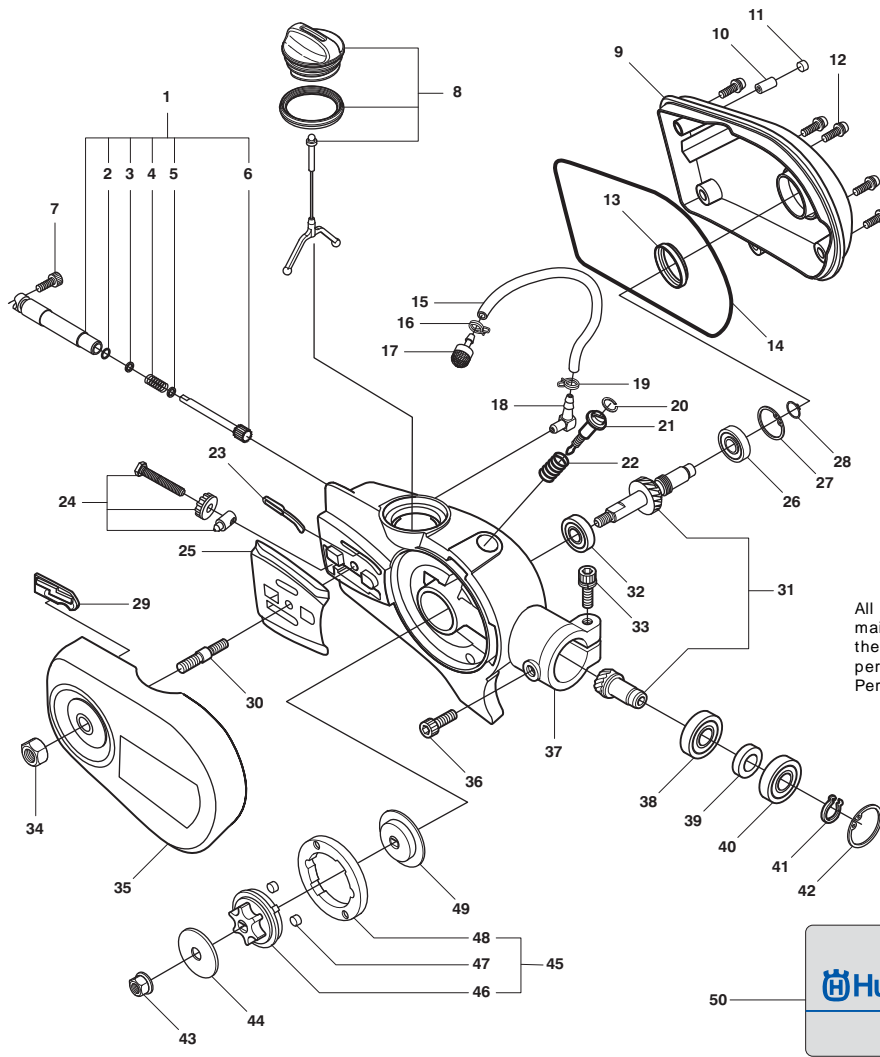

Parts List No. 576495401		Husqvarna® PARTS LIST	MODEL 128LDX Pruner (US/CAN)	
Date 5/16/12	Replaces 576495401 - 1/27/12		NOTE : Illustration may differ from actual model due to design changes.	Page: 2

⚠ WARNING
All repairs, adjustments and maintenance not described in the Operator's Manual must be performed by Qualified Service Personnel.

Ref.	Part No.	Description	Ref.	Part No.	Description	Ref.	Part No.	Description
1.	537299201	Assy - Oil Pump	26.	738210004	Ball Bearing	49.	537271601	Cap
2.	740420300	O-Ring	27.	735312710	Circlip	50.	537230001	Label
3.	503230016	Washer Steel	28.	735311200	E-Clip			
4.	503184901	Spring	29.	537329201	Seal - Chain guide			
5.	503230016	Washer Steel	30.	537194401	Bar Bolt			
6.	503808302	Pump Piston	31.	537299001	Assy. Drive Shaft (gear)			
7.	725532755	Screw	32.	738219904	Ball Bearing			
8.	537281502	Assy - Tank Cap	33.	725533355	Screw			
9.	537227501	Cap	34.	731231801	Nut			
10.	537040301	Valve	35.	537246001	Cover			
11.	503981301	Plug	36.	725532755	Screw			
12.	725532955	Screw	37.	537227401	Housing			
13.	537330101	Seal	38.	738219904	Ball Bearing			
14.	537291001	O-Ring	39.	537247701	Spacer			
15.	537291101	Hose	40.	738219904	Ball Bearing			
16.	537371501	Hose Clamp	41.	735311100	Ring - Retainer			
17.	504710003	Oil Filter	42.	735312510	Ring - Retainer			
18.	504340004	Fitting - Pulse Inlet	43.	731711651	Flange Nut			
19.	537371501	Hose Clamp	44.	503230068	Washer Steel			
20.	537290901	Circlip	45.	537271801	Flywheel			
21.	537056801	Adjuster	46.	537271501	Hub			
22.	503978201	Spring	47.	537271701	Rubber Bushing			
23.	537331701	Oil Duct	48.	537271401	Ring			
24.	537228201	Chain Tensioner						
25.	537194201	Chain Guide Plate						

✓ = New Part Number For This IPL

★ = Refer to the Service Reference Indicated for more information.(Located at the END of the IPL)