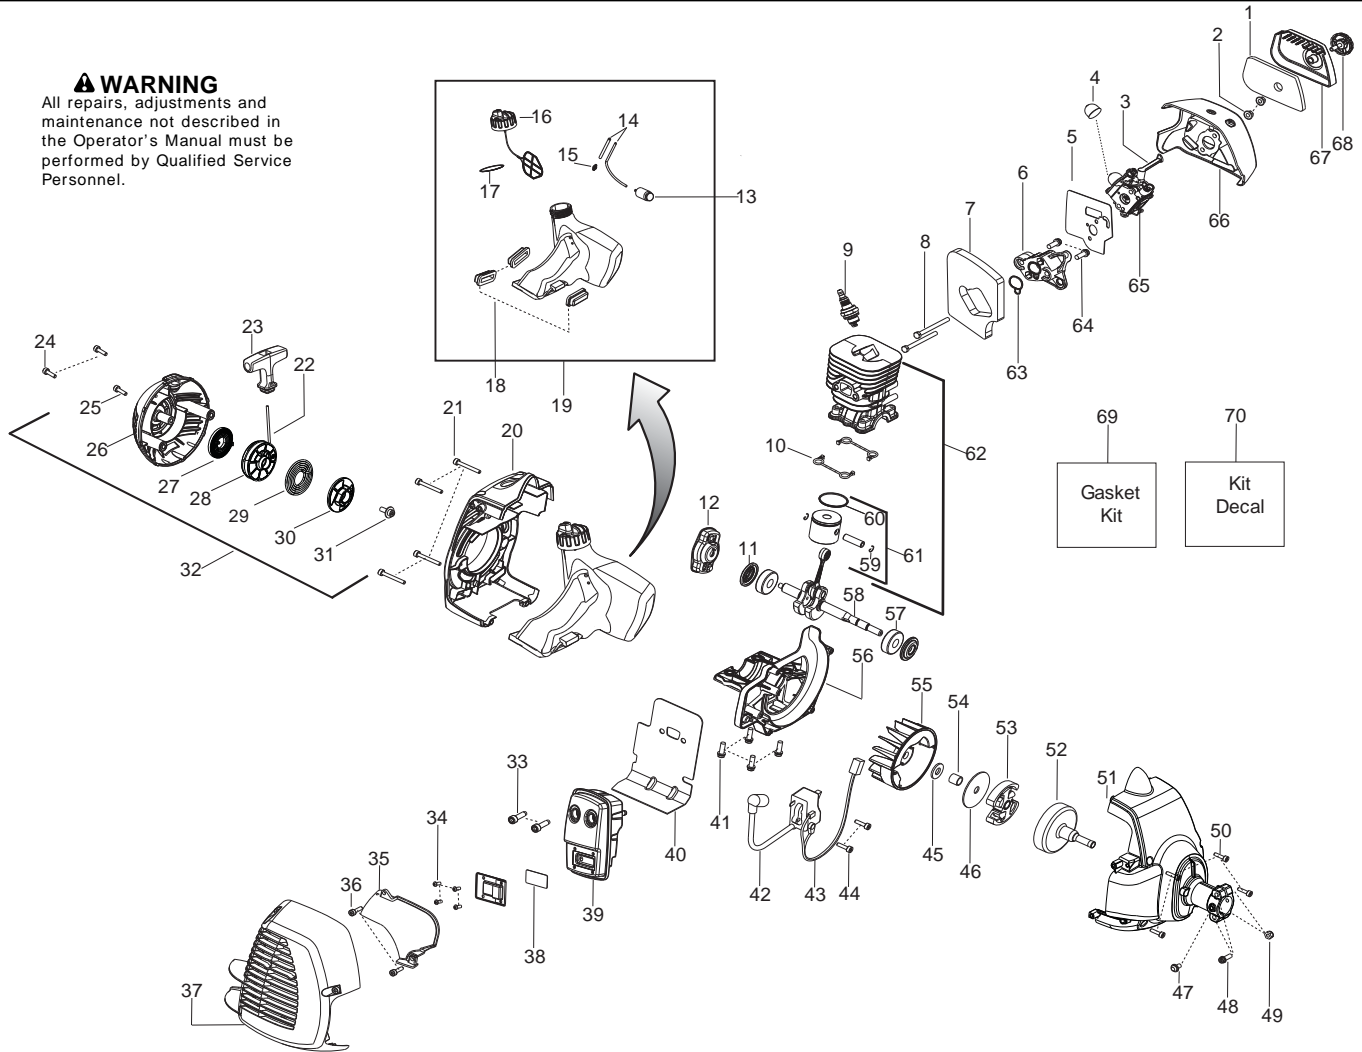

Parts List No. 576495401		Husqvarna® PARTS LIST	MODEL 128LDX Pruner (US/CAN)
Date 5/16/12	Replaces 576495401 - 1/27/12		Page: 3

NOTE : Illustration may differ from actual model due to design changes.

⚠ WARNING

All repairs, adjustments and maintenance not described in the Operator's Manual must be performed by Qualified Service Personnel.

Ref.	Part No.	Description	Ref.	Part No.	Description	Ref.	Part No.	Description
1.	530150253	Filter	26.	525455501	Hsg.-Starter	47.	530015805	Screw
2.	530016101	Nut-Carb. Screw	27.	545008087	Kit-Spring	48.	530015774	Screw
3.	530057844	Lever - Choke	28.	579066801	Kit-Starter Pulley	49.	530015768	Nut
4.	530058709	Bulb-Purge	29.	578465101	Spring - Driver	50.	530016456	Screw
5.	545008086	Kit-Carb. Gasket (Incl. 7,63)	30.	579366201	Pulley-Driver	51.	545205201	Assy-Fan Housing
6.	530035596	Adaptor-Carb.	31.	530016468	Screw	52.	★★★★★	Assy-Clutch Drum
7.	----	Foam-Gasket (Ref.#5,69)	32.	579063101	Assy-Starter Hsg. (Incl. 22,23, 25-31)	53.	530055122	Assy-Clutch
8.	530016400	Bolt	33.	530058982	Bolt-Muffler	54.	530057852	Spacer
9.	952030201	Plug-Spark (RCJ-8Y)	34.	530015241	Screw	55.	530039242	Flywheel
10.	----	Seal-Cylinder (Ref.#69)	35.	530150440	Shield-Heat	56.	545195601	Crankcase-Cast
11.	----	Seal-Crankshaft (Ref.#69)	36.	530016449	Screw	57.	545013401	Bearing
12.	503873305	Assy-Starter Pawl	37.	576215001	Kit - Muffler Guard (Incl. Screws)	58.	545195202	Assy-Crankshaft
13.	530095646	Assy-Fuel Filter	38.	545030501	Kit-Spark (Incl. 34)	59.	530015162	Retainer-Piston Pin
14.	★★★★★	Kit-Fuel Line (Incl. 15)	39.	574031502	Kit-Muffler (Incl. 33,34,38,40)	60.	530019283	Ring-Piston
15.	530023877	Fitting-Fuel line	40.	----	Gasket (Ref.#39,69)	61.	545081814	Kit-Piston (Incl. 59,60)
16.	★★★★★	Assy-Cap w/ret.(Incl. 17)	41.	530015897	Screw	62.	545008083	Kit-Piston/Cyl.(Incl. 61)
17.	----	O-ring (Ref.#16,19,69)	42.	545046701	Module	63.	----	Seal-adaptor (Ref.#5,69)
18.	530059780	Isolator-Fuel Tank	43.	530039227	Assy-Leadwire	64.	530015897	Screw
19.	★★★★★	Kit-Fuel Tank Assy. (Incl. 14,15,16,17)	44.	530016456	Screw	65.	545081848	Kit-Carb. (Incl. 3,4,5)
20.	576153201	Shroud-Rear	45.	530016463	Washer	66.	576459001	Airbox
21.	530016448	Screw	46.	530094189	Washer-Clutch	67.	530057846	Cover-Air Box
22.	545008079	Kit-Rope				68.	530059796	Assy-Knob
23.	545043204	Handle-Starter				69.	545008084	Kit-Gasket (Incl. 5,7,10,11,17,40,63)
24.	530016426	Screw				70.	576496301	Kit - Decal
25.	530016449	Screw						

✓ = New Part Number For This IPL

★ = Refer to the Service Reference Indicated for more information.(Located at the END of the IPL)