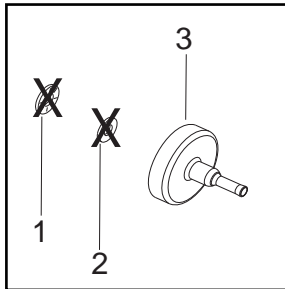

Serial Number - 2011-351N and higher, please use the following parts:

- Ref.# 1 - Thrust Bearing is NOT REQUIRED
- Ref.# 2 - Thrust Washer is NOT REQUIRED
- Ref.# 3 - 578426601 - Assy. - Clutch Drum

***** Service Reference *****

Note : Due to product improvements, your unit may have a different gas tank assembly and fuel cap.
Please refer to the serial number on your unit and order the parts below.

Serial Number - 2012-090N and lower, please use the following parts:

- Page 3, Ref.# 14 - 530069599 Kit - Fuel Line
- Page 3, Ref.# 16 - 530150350 Cap - Fuel
- Page 3, Ref.# 19 - 545180870 Kit - Fuel Tank Assembly

Serial Number - 2012-091N and higher, please use the following parts:

- Page 3, Ref.# 14 - ----- (REF. # 19)
- Page 3, Ref.# 16 - 578931501 Cap - Fuel
- Page 3, Ref.# 19 - 578942901 Assembly - Fuel Tank