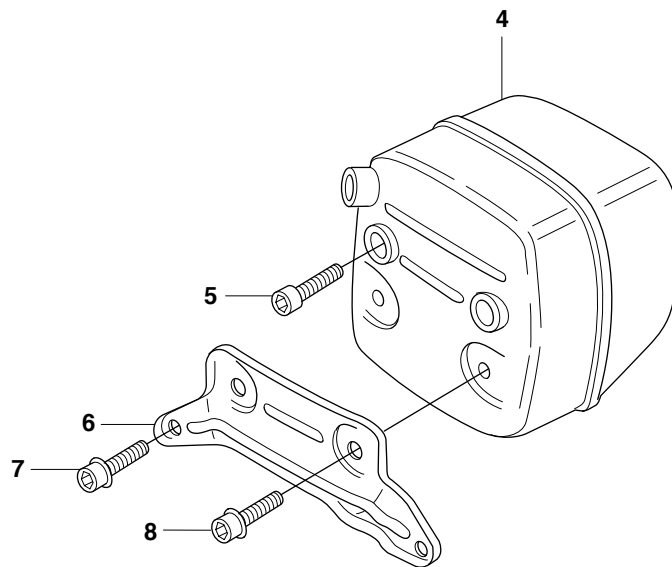

G 365 X-TORQ
MUFFLER

Position	Article	Quantity	Notes	Kit
1	544 02 97-02	1	DF	
2	724 12 87-59	1		1
3	503 76 64-02	1		1
4	544 02 95-01	1	Tube	
5	725 53 70-55	2		
6	503 76 65-03	1		
7	503 20 02-16	2		
8	503 20 06-08	2