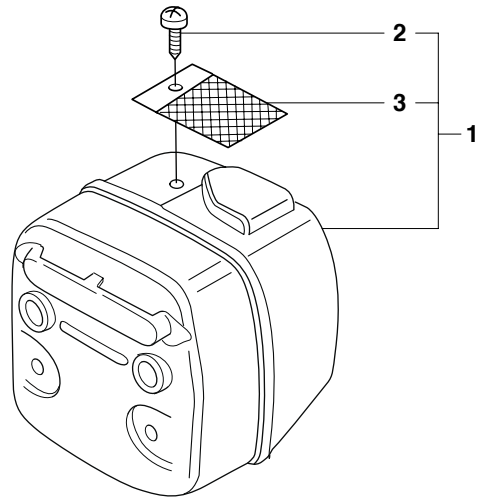

G 365 X-TORQ
MUFFLER

Position	Article	Quantity	Notes	Kit
1	544 02 97-02	1	DF	
2	724 12 87-59	1		1
3	503 76 64-02	1		1
4	544 02 95-01	1	Tube	
5	725 53 70-55	2		
6	503 76 65-03	1		
7	503 20 02-16	2		
8	503 20 06-08	2