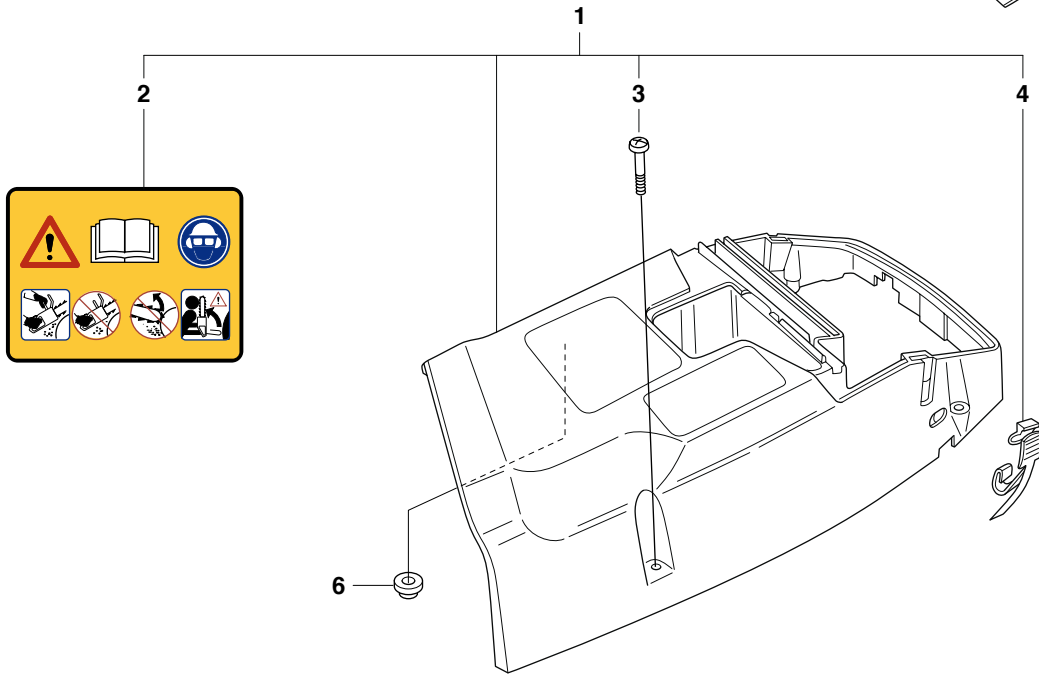

E 365 X-TORQ
CYLINDER COVER

Position	Article	Quantity	Notes	Kit
1	575 25 59-01	1		
2	503 98 74-01	1		1
3	503 20 34-25	1		1
4	503 74 01-02	1		1
5	503 62 80-01	1		
6	537 01 65-01	1