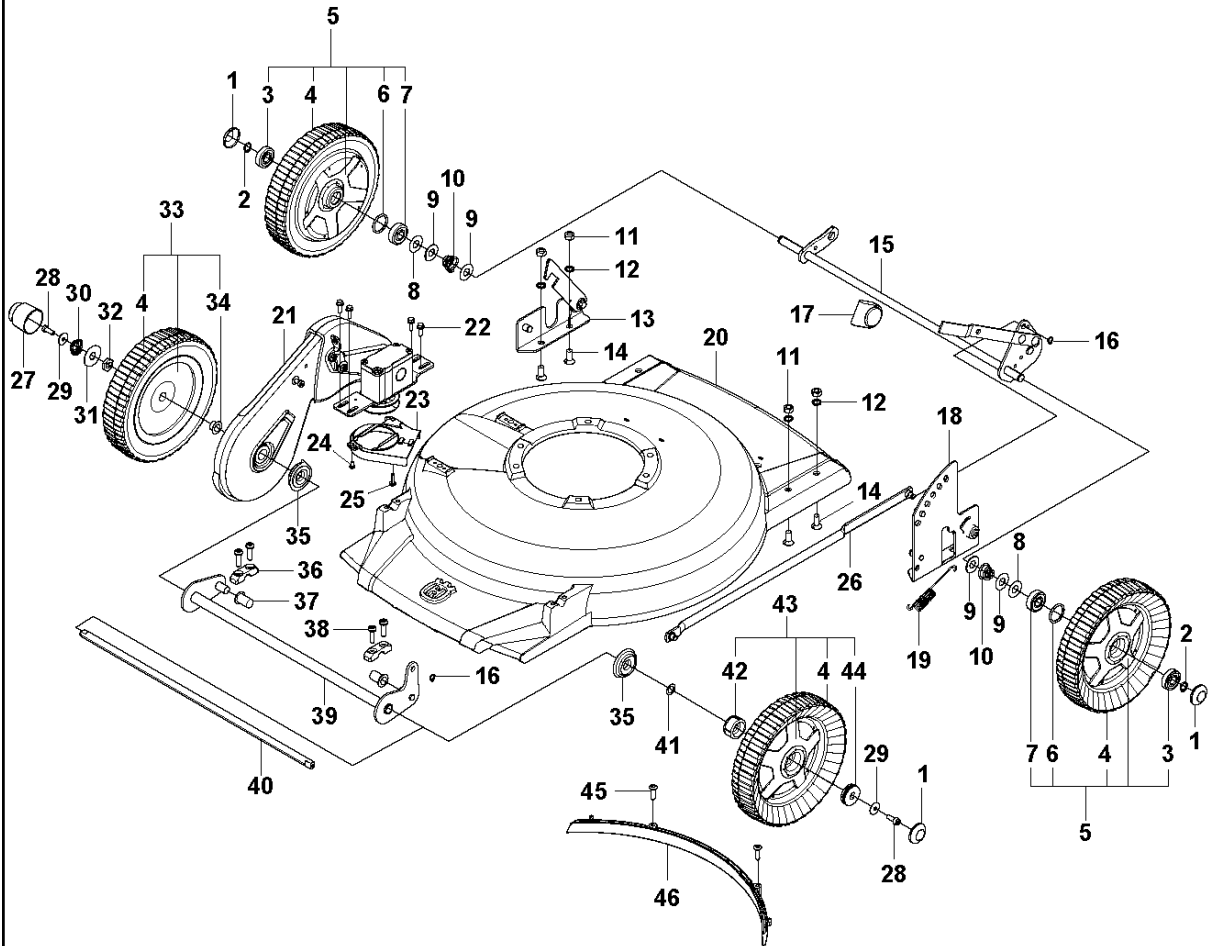

A WB 48S
DECK

MOWER DECK / CUTTING DECK

WB48 S, 96697800204, 2012-01

Ref	Part no.	Description	Remark	Qty	Kit
1	503 27 51-01	HUB CAP		3	
2	504 45 83-01	CIRCLIP		2	
3	502 88 27-01	BALL BEARING	6201-2RS/B9	2	5
4	510 10 96-01	TYRE		4	5, 33, 43
5	503 27 54-02	WHEEL ASSY		2	
6	504 46 18-01	SPACER RING		2	5
7	503 24 29-01	BALL BEARING	6201-2RS	2	5
8	504 45 76-01	WASHER		2	
9	504 45 73-01	WASHER		4	
10	503 33 30-01	SPRING		2	
11	731 23 18-01	HEXAGON NUT		4	
12	735 21 64-01	LOCK WASHER		4	
13	503 26 58-02	HANDLE SUPPORT ASSY		1	
14	504 45 70-01	SCREW SLCSFM		4	
15	503 25 80-01	REAR AXLE ASSY		1	
16	735 31 10-00	CIRCLIP		2	
17	504 46 47-01	KNOB		1	
18	503 24 90-02	INDEX PLATE ASSY		1	
19	503 25 76-01	SPRING		1	
20	505 43 87-02	CHASSIS		1	
21	578 26 66-02	GEAR BOX ASSY		1	
22	725 23 29-61	SCREW EHHFT		4	
23	522 54 63-01	BELT GUARD		1	
24	522 63 56-01	SCREW ITXPANM		1	
25	504 46 70-01	SCREW ITXPANM		1	
26	503 24 95-02	ROD ASSY		1	
27	504 46 51-01	HUB CAP		1	
28	504 45 67-01	SCREW IHSCM		2	
29	504 45 99-01	WASHER		2	
30	503 33 23-01	SPRING		1	
31	504 46 09-01	WASHER		1	
32	504 46 13-01	DRIVER		1	
33	503 31 74-02	WHEEL ASSY		1	
34	503 27 71-01	BUSHING		1	
35	504 46 36-01	BUSHING		2	
36	504 46 38-02	BRACKET		2	
37	502 89 81-02	CASING		2	
38	504 45 71-01	SCREW ITXPANM		4	
39	503 26 92-01	FRONT AXLE		1	
40	502 87 38-01	DRIVE SHAFT		1	
41	504 45 98-01	WASHER		1	
42	503 27 64-01	BUSHING		1	
43	503 27 55-02	WHEEL ASSY		1	
44	503 27 62-01	BUSHING		1	
45	504 45 65-01	SCREW ITXPANT		2	
46	503 24 30-01	MULCH WALL		1	
47	502 88 40-01	WARNING DECAL		1	
48	520 29 05-07	LABEL		1