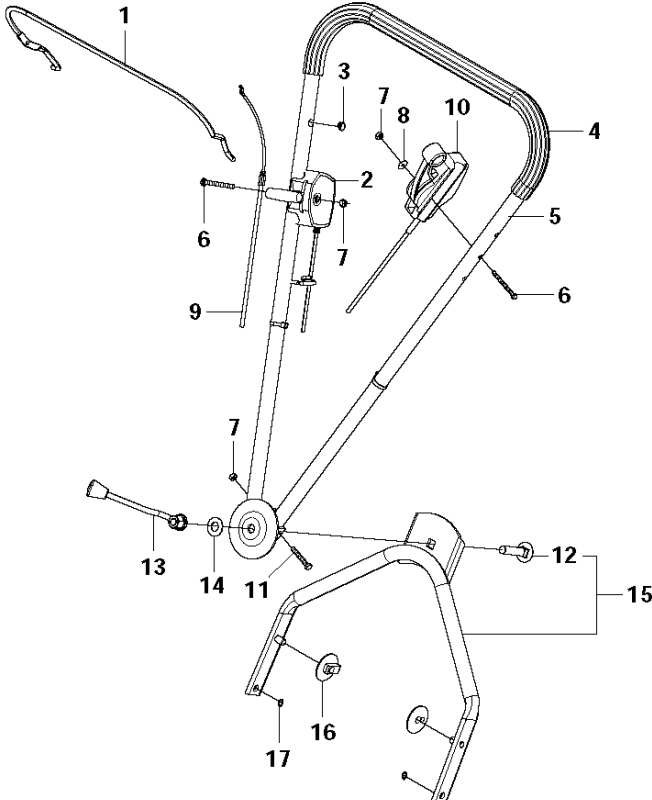

C WB 48S
HANDLE

HANDLE

WB48 S, 96697800204, 2012-01

Ref	Part no.	Description	Remark	Qty	Kit
1	579 15 91-02	BAIL ARM ASSY		1	
2	503 31 30-01	THROTTLE CONTROL		1	
3	503 32 09-01	BUSHING		1	
4	576 64 19-01	HANDLE GRIP		1	
5	502 90 74-02	HANDLE ASSY		1	
6	725 23 81-51	SCREW EHHM		2	
7	732 25 16-01	HEXAGON LOCKING NUT		3	
8	504 45 99-01	WASHER		1	
9	503 31 40-01	CABLE		1	
10	579 14 37-01	CONTROL		1	
11	725 23 78-71	SCREW EHHM		1	
12	727 65 43-51	SCREW RSQM		1	15
13	503 29 83-01	LEVER ASSY		1	
14	504 45 73-01	WASHER		1	
15	503 28 43-02	HANDLE ASSY		1	
16	504 46 45-02	ADJUSTING WHEEL		2	
17	735 31 12-00	CIRCLIP		2