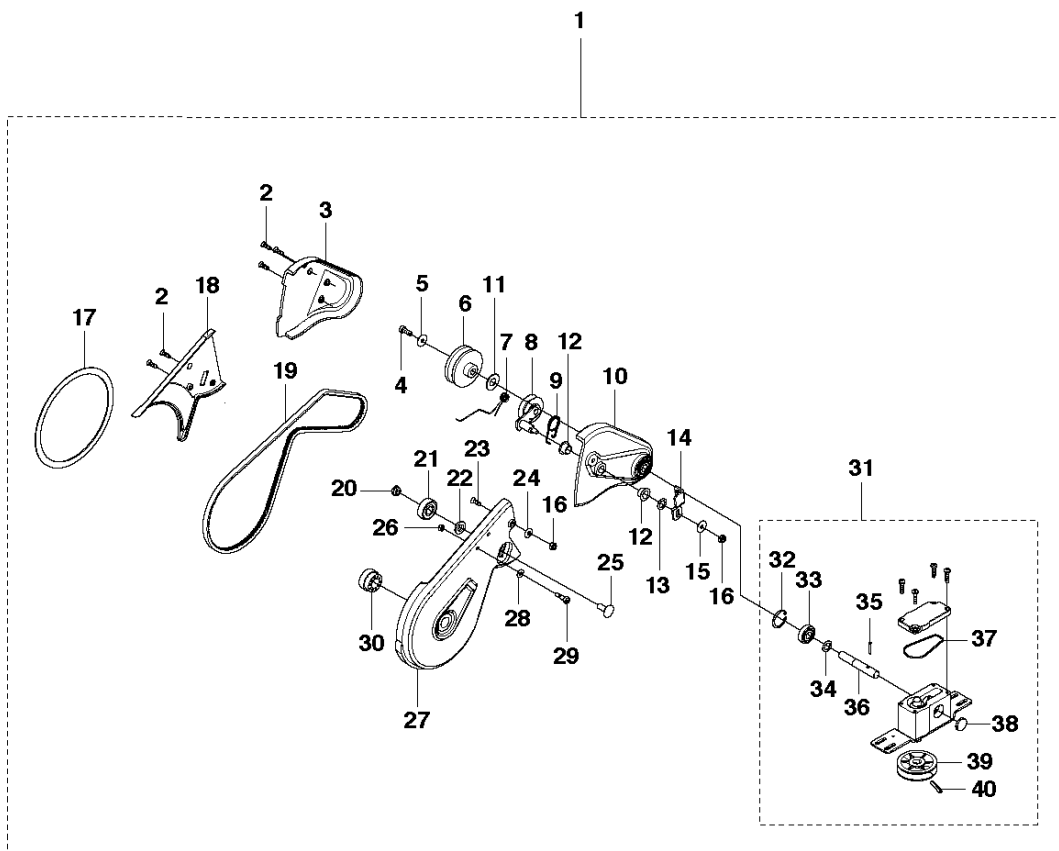

B WB 48S
GEAR

GEARS

WB48 S, 96697800204, 2012-01

Ref	Part no.	Description	Remark	Qty	Kit
1	578 26 66-02	GEAR BOX ASSY			
2	578 97 60-01	SCREW ITXPANTT		5	1
3	578 26 55-02	COVER		1	1
4	504 45 67-01	SCREW IHSCM		1	1
5	504 45 99-01	WASHER		1	1
6	578 77 11-01	PULLEY		1	1
7	502 88 03-01	SPRING		1	1
8	503 32 32-01	PULLEY ASSY		1	1
9	503 32 66-01	SPRING		1	1
10	578 34 28-02	HOUSING ASSY		1	1
11	504 45 73-01	WASHER		1	1
12	503 27 71-01	BUSHING		2	1
13	504 46 08-01	WASHER		1	1
14	578 89 91-01	LEVER		1	1
15	734 18 13-51	WASHER		1	1
16	732 25 16-01	HEXAGON LOCKING NUT		2	1
17	578 26 56-01	SEALING RING		1	1
18	578 26 54-02	COVER		1	1
19	580 79 40-01	V-BELT	Kit: 5254799-01 (Belt with shell)	1	1
20	503 31 76-01	BARREL NUT		1	1
21	738 22 01-19	BALL BEARING	6201-2RS1	1	1
22	504 46 06-01	WASHER		1	1
23	725 63 69-51	SCREW IHCSFM		1	1
24	503 32 40-01	SPRING		1	1
25	727 64 51-51	SCREW RSQM		1	1
26	732 25 14-01	HEXAGON LOCKING NUT		1	1
27	578 26 52-02	HOUSING		1	1
28	504 45 60-01	WASHER, 5X13X1		1	1
29	504 46 19-01	SCREW IHSCM		1	1
30	503 32 44-01	BUSHING		1	1
31	503 32 81-02	WORM GEAR ASSY		1	1
32	505 15 02-01	CIRCLIP		1	1, 31
33	503 31 18-01	BALL BEARING		1	1, 31
34	503 33 03-01	O-RING		1	1, 31
35	504 45 54-01	SPRING PIN		1	1, 31
36	503 33 02-01	SHAFT		1	1, 31
37	503 33 05-01	GASKET		1	1, 31
38	503 33 04-01	PLUG		1	1, 31
39	503 33 01-01	PULLEY		1	1, 31
40	504 45 55-01	SPRING PIN		1	1, 31