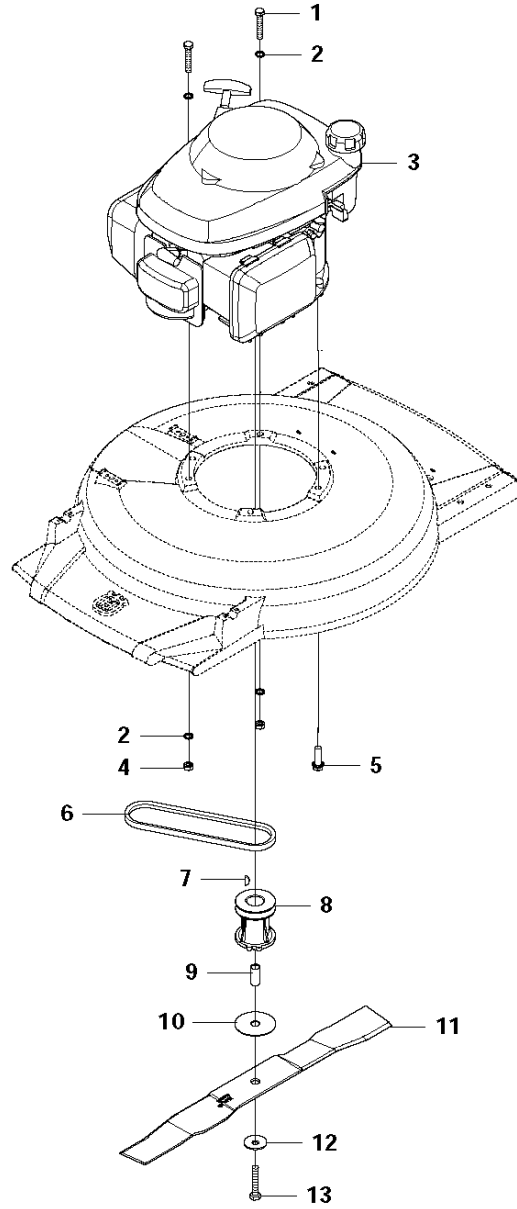

SPARE PARTS LIST

LAWN MOWERS: CONSUMER
WALK-BEHINDS

WB48 S, 96697800204, 2012-01

D WB 48S
ENGINE

ENGINE

WB48 S, 96697800204, 2012-01

Ref	Part no.	Description	Remark	Qty	Kit
1	725 24 60-71	SCREW EHHM		2	
2	735 21 64-01	LOCK WASHER		4	
3	000 00 00-00	W/O DESCRIPTION	GCV 135E A4G9 SD, Honda	1	
4	731 23 18-01	HEXAGON NUT		2	
5	502 88 29-01	SCREW		1	
6	502 94 53-01	V-BELT	Kit: 5254800-01 (Belt with shell)	1	
7	504 46 05-01	WOODRUF KEY		1	
8	502 87 22-01	BLADE SUPPORT		1	
9	503 26 10-01	BLADE BUSHING		1	
10	503 25 94-01	WASHER		1	
11	502 88 13-01	MOWER BLADE		1	
12	503 33 25-01	SPRING		1	
13	504 45 64-02	SCREW EHHU		1	
14	577 67 03-02	DECAL		1	