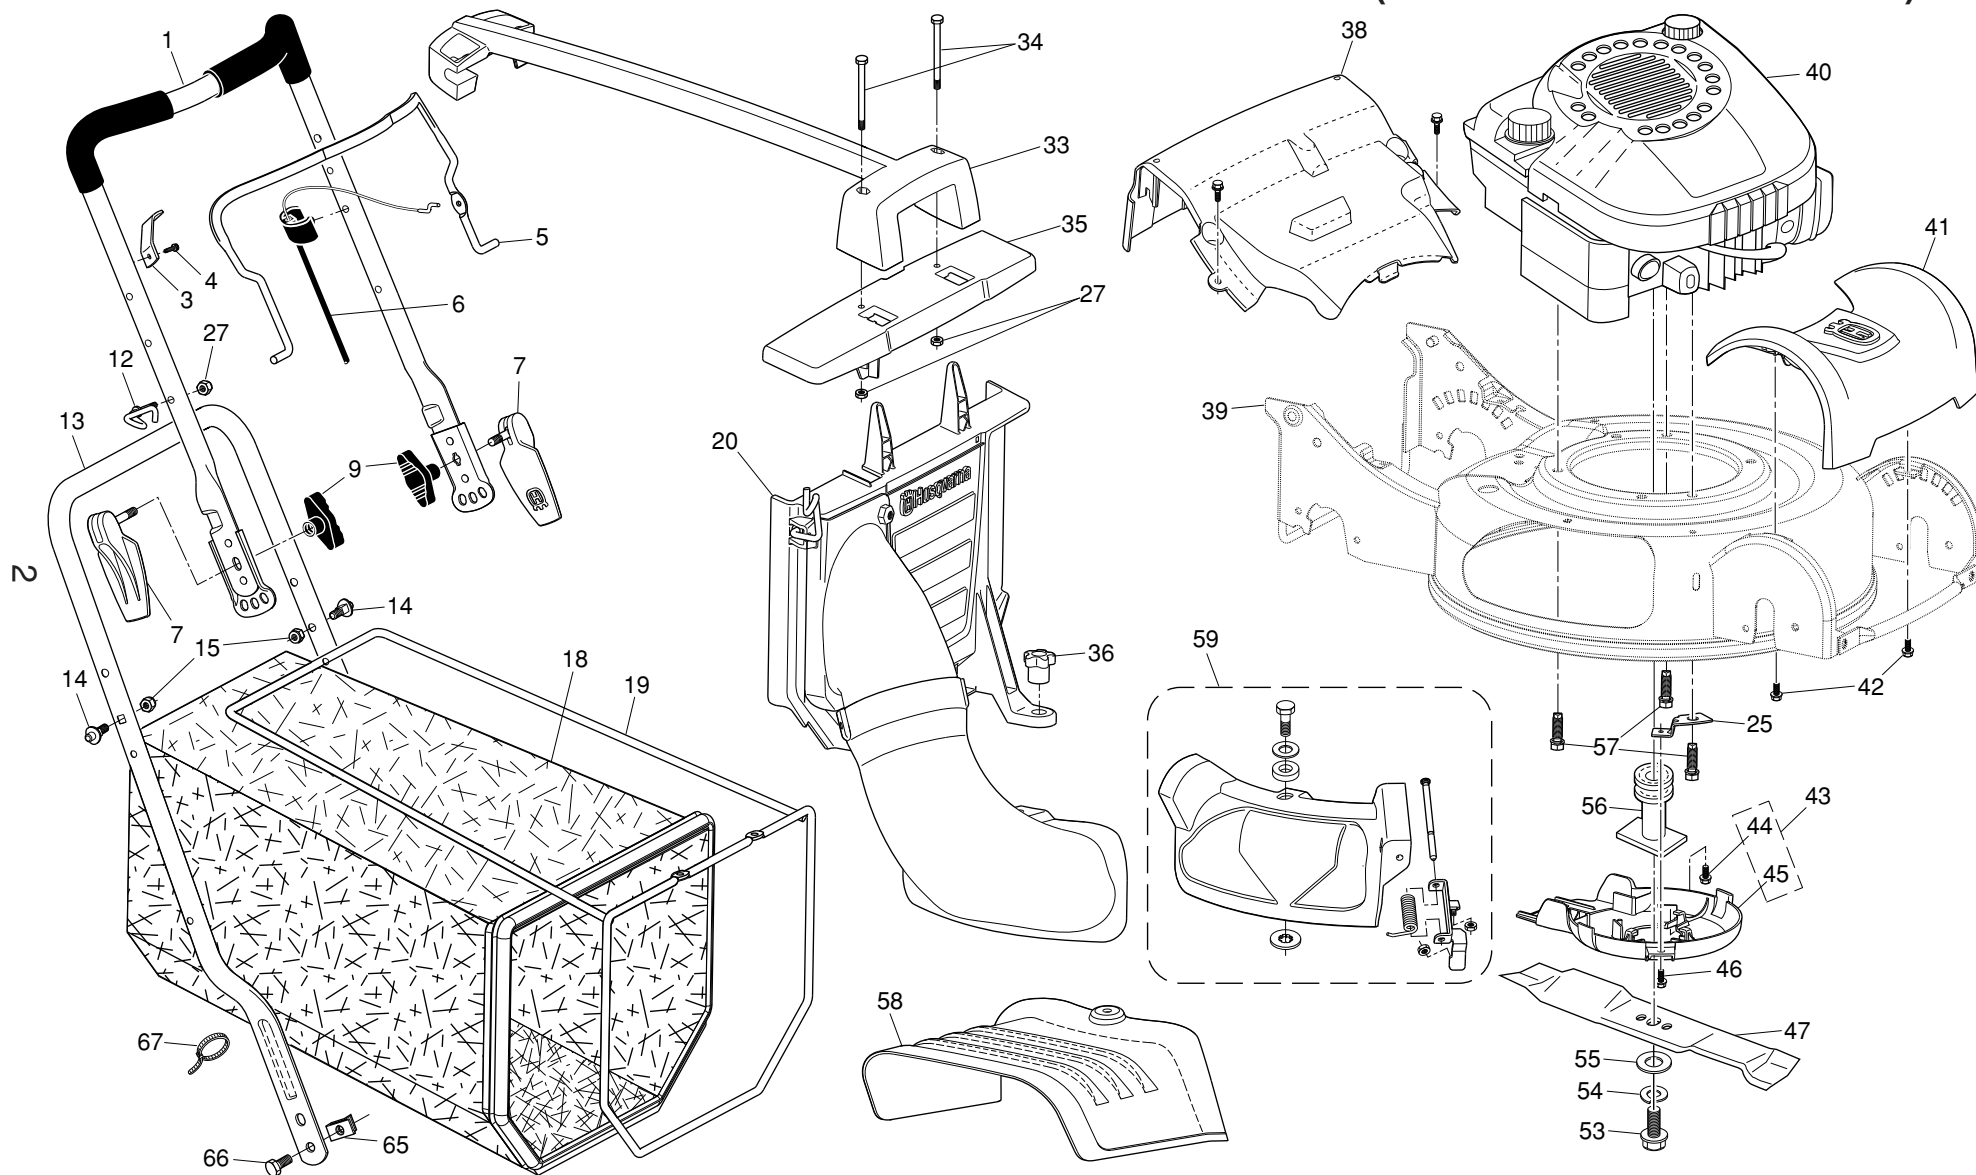

HUSQVARNA ROTARY LAWN MOWER - MODEL NO. R 145SV (MFG. ID. NO. 96141013107)

HUSQVARNA ROTARY LAWN MOWER - MODEL NO. R 145SV (MFG. ID. NO. 96141013107)

3

KEY NO.	PART NO.	DESCRIPTION	KEY NO.	PART NO.	DESCRIPTION
1	532 19 98-87	Upper Handle Assembly (Includes Foam Grip)	40	- - -	Engine, Briggs & Stratton, Model Number 124T02-0312-H1 (Order parts from Engine manufacturer)
3	532 43 00-34	Upstop Bracket	41	532 41 35-14	Front Cover
4	532 17 88-48	Screw, Hex Washer Head #10-16 x 5/8	42	532 19 41-89	Screw, Hex Washer Head 1/8-16 x 5/8
5	532 42 68-12	Control Bar	43	532 40 12-16	Debris Shield Assembly
6	532 42 59-23	Cable, Engine Zone Control	44	532 08 86-52	Screw, Hinge 1/4-20 x 1/2
7	532 43 06-79	Quick Release Assembly	45	532 41 35-15	Debris Shield
9	532 18 23-98	Knob, Handle	46	532 19 23-25	Screw, Hex Washer Head
12	532 19 47-88	Rope Guide, Upper Handle	47	532 19 92-43	Blade
13	532 41 35-35	Lower Handle	53	532 19 17-60	Bolt, Hex Head 3/8-24 x 2-1/2
14	532 19 92-55	Stud, Adjustment	54	532 85 02-63	Washer, Helical
15	532 75 11-53	Nut, Hex 5/16-18	55	532 85 10-74	Washer, Hardened
18	532 19 92-73	Grass Bag	56	532 18 67-66	Blade Adapter / Pulley
19	532 19 92-78	Frame, Grass Bag	57	532 15 04-06	Bolt, Engine, Dogpoint 3/8-16
20	532 43 33-60	Chute Assembly	58	532 43 34-19	Discharge Guard
25	532 19 09-39	Bracket, Debris Shield	59	532 43 34-06	Mulcher Door Assembly
27	532 13 20-04	Nut, Hex, Zinc-Plated, Black 1/4-20	65	532 40 40-08	Speed Nut
33	532 41 35-36	Handle, Grass Catcher	66	532 85 09-99	Bolt, Hex Head 3/8-16 x 1-1/4
34	871 09 04-48	Screw 1/4-20 x 3	67	532 06 64-26	Wire Tie
35	532 41 35-12	Adapter, Grass Catcher	--	532 43 46-26	Manual, Operator's, European
36	532 18 34-47	Knob	--	532 43 46-27	Manual, Operator's, Scandinavian
38	532 43 26-80	Drive Cover Assembly (Includes Mounting Screws and Pushnuts)	--	532 43 46-28	Manual, Operator's, East Bloc
39	532 43 33-94	Lawn Mower Housing	--	532 43 46-29	Manual, Operator's, Baltic

NOTE: All component dimensions given in U.S. inches. 1 inch = 25.4 mm.

IMPORTANT: Use only Original Equipment Manufacturer (O.E.M.) replacement parts. Failure to do so could be hazardous, damage your lawn mower and void your warranty.