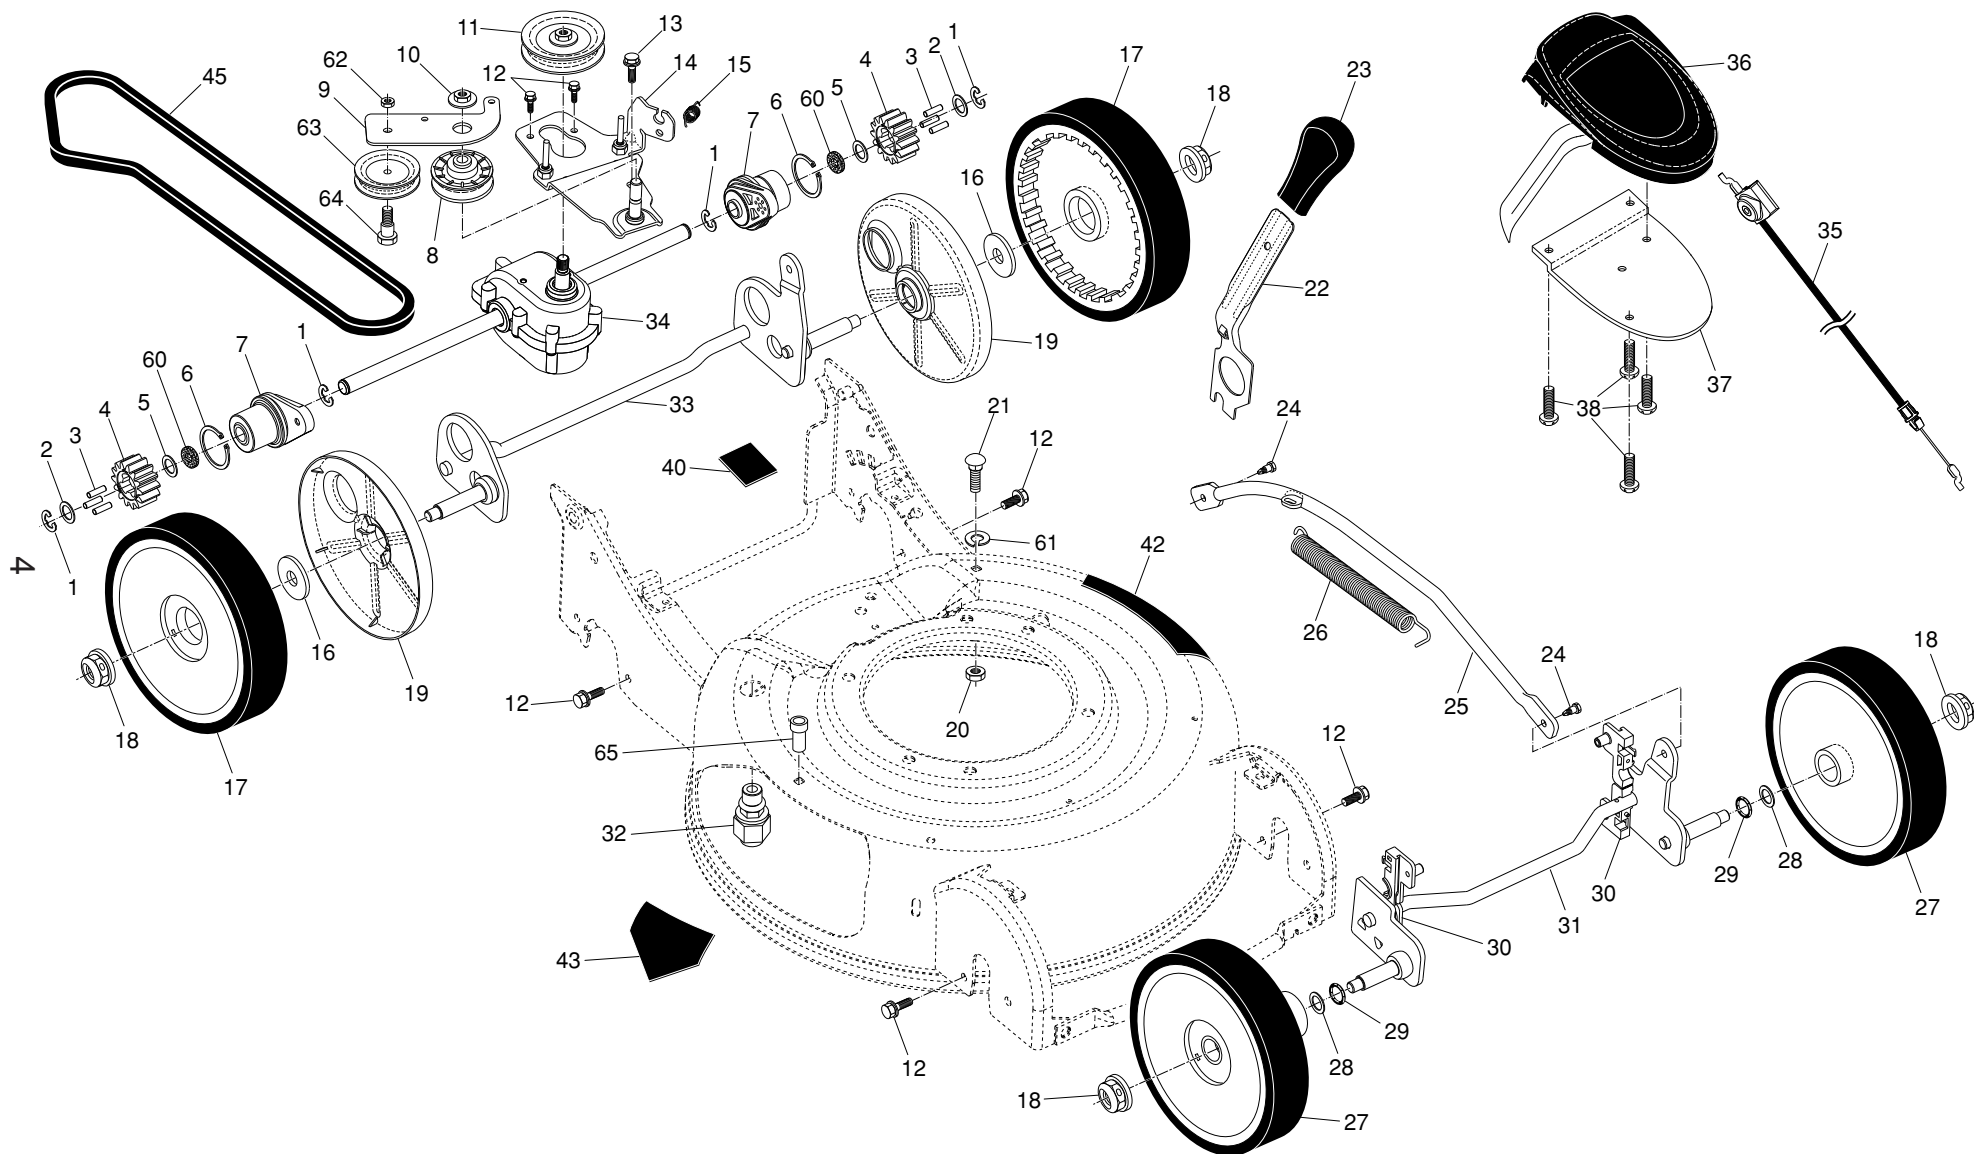

HUSQVARNA ROTARY LAWN MOWER - MODEL NO. R 145SV (MFG. ID. NO. 96141013107)

HUSQVARNA ROTARY LAWN MOWER - MODEL NO. R 145SV (MFG. ID. NO. 96141013107)

KEY NO.	PART NO.	DESCRIPTION	KEY NO.	PART NO.	DESCRIPTION
1	812 00 00-58	E-Ring	24	532 40 70-59	Screw, Semi-Gimlett Point
2	532 05 70-79	Washer, Hardened	25	532 44 20-43	Rod, Height Adjustment
3	532 17 00-11	Pawl	26	532 40 96-16	Spring
4	532 16 64-50	Gear, Pinion	27	532 41 08-31	Wheel & Tire Assembly, Front
5	532 05 21-60	Washer, Flat	28	532 08 83-48	Washer, Flat
6	812 00 00-12	Ring, Retaining	29	532 19 74-80	O-Ring
7	532 40 01-34	Bearing, Drive	30	532 41 35-20	Bearing Assembly, Front Axle
8	532 19 37-91	Pulley, Idler	31	532 41 40-71	Axle Assembly, Front
9	532 42 11-01	Arm, Idler	32	532 40 00-94	Fitting, Quick Release
10	532 40 91-49	Locknut, Hex	33	532 41 40-73	Axle Assembly, Rear
11	532 19 34-43	Drive Pulley	34	532 19 92-31	Gear Case Assembly
12	532 16 34-09	Screw, Hi-Lo Thread 1/8 x 5/8	35	532 40 15-53	Cable, Drive Control
13	817 06 04-10	Screw, Hex Washer Head 1/4-20 x 1/16	36	532 42 56-63	Drive Control Assembly
14	532 40 11-13	Belt Guide Bracket Assembly	37	532 40 07-23	Plate, Rear, Drive Control
15	532 19 41-24	Spring, Return	38	532 18 16-98	Screw #8 x 1/16
16	532 06 77-25	Washer, Flat 3/8	40	532 19 97-31	Decal, Noise Level
17	532 41 10-81	Wheel & Tire Assembly, Rear, Driven	42	532 19 99-12	Decal, Warning
18	532 40 91-48	Nut, Hex	43	532 18 21-66	Decal, Danger
19	532 18 94-03	Dust Cover	45	532 19 92-25	V-Belt
20	532 40 01-00	Nut, Hex	60	532 08 81-18	Washer, Felt
21	872 11 04-07	Bolt, Carriage	61	532 85 02-63	Washer, Lock
22	532 41 35-19	Height Adjustment Lever	62	873 93 05-00	Nut, Hex 5/16-18
23	532 16 76-53	Knob, Height Adjustment Lever	63	532 16 60-43	Pulley, Idler
			64	532 16 08-29	Bolt, Hex Head 5/16-18
			65	532 43 22-34	Bushing

NOTE: All component dimensions given in U.S. inches. 1 inch = 25.4 mm.

IMPORTANT: Use only Original Equipment Manufacturer (O.E.M.) replacement parts. Failure to do so could be hazardous, damage your lawn mower and void your warranty.