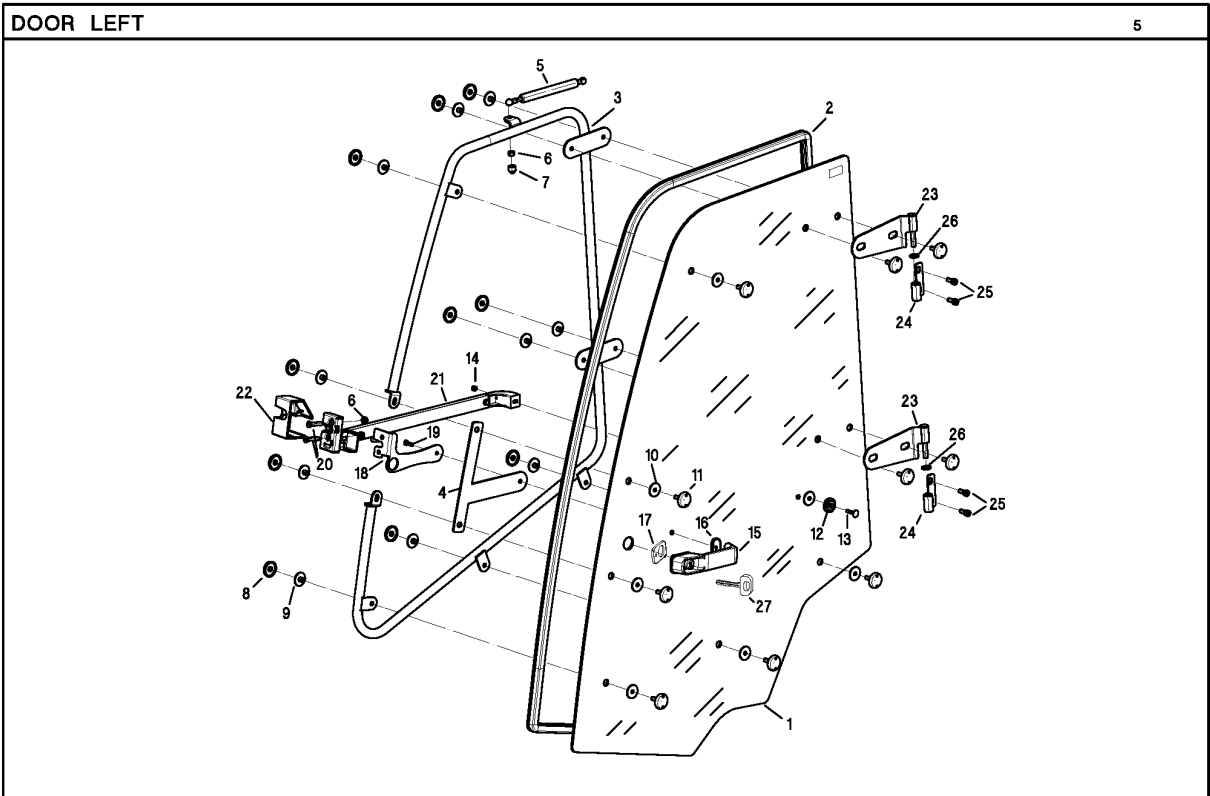

SPARE PARTS LIST

RIDERS

CABIN, 966754601, 966754701,
966754801, 966791601, 966791701, 2012

ATTACHMENTS

CABIN, 966754601, 966754701, 966754801, 966791601, 966791701, 2012

Ref	Part no.	Description	Remark	Qty	Kit
1	580 87 90-01	COVER		1	
2	580 87 92-01	COVER HALF		1	
3	580 87 92-02	COVER HALF		1	
4	580 87 93-01	SCREW		8	
5	734 11 46-01	WASHER		8	
6	734 11 56-01	WASHER		4	
7	732 21 16-01	NUT		4	
8	725 23 68-51	SCREW		8	
9	725 23 68-51	SCREW		3	
10	580 87 94-01	DISTANCE		2	
11	725 23 74-71	SCREW EHHM		2	
12	580 87 96-01	SCREW		12	
13	734 11 64-01	WASHER		2	
14	725 24 53-51	SCREW EHHM		2	
15	580 87 97-01	SCREW		12	
16	580 87 98-01	COVER		1	
17	580 87 98-02	COVER		1	
18	580 87 99-01	SEALING		1	
19	580 88 00-01	BRACKET		1	
20	580 87 04-01	SCREW		7	
21	580 88 02-01	SEALING		1	
22	580 88 74-01	SEALING	sealing profil	1	
23	580 87 89-01	WINDOW	front glass 6mm ESG complete with sealing &blind stuff	1	
24	580 88 03-01	ARM		1	
25	580 88 04-01	BLADE		1	
26	580 88 05-01	SHEET		1	
27	580 88 06-01	HOLDER		2	
28	580 87 02-01	SCREW		2	
29	000 00 00-00	W/O DESCRIPTION	blind stuff DM 6mm	6	

DOOR LEFT

CABIN, 966754601, 966754701, 966754801, 966791601, 966791701, 2012

Ref	Part no.	Description	Remark	Qty	Kit
1	580 88 73-01	WINDOW		1	
2	580 88 74-01	SEALING		1	
3	580 88 75-01	HANDLE		1	
4	580 88 76-01	HANDLE SUPPORT		1	
5	580 88 77-01	GAS SPRING		1	
6	732 21 18-01	LOCK NUT		3	
7	544 43 32-01	PROTECTIVE COVER		1	
8	580 88 78-01	DISC		10	
9	580 88 79-01	WASHER		10	
10	580 88 80-01	WASHER		11	
11	580 88 81-01	DISC		10	
12	580 88 82-01	DISC		1	
13	580 88 83-01	SCREW		1	
14	732 21 16-01	NUT		1	
15	580 88 85-01	HANDLE GRIP		1	
16	580 88 88-01	WASHER		1	
17	580 88 90-01	WASHER		1	
18	580 88 91-01	PLATE		1	
19	580 88 92-01	SCREW		1	
20	580 88 93-01	SCREW		2	
21	580 88 94-01	HANDLE BAR		1	
22	580 88 95-01	COVER		1	
23	580 88 96-01	HOLDER		2	
24	580 88 97-01	HOLDER		2	
25	580 88 98-01	SCREW		4	
26	580 88 99-01	WASHER		2	
27	580 89 00-01	KEY		2	