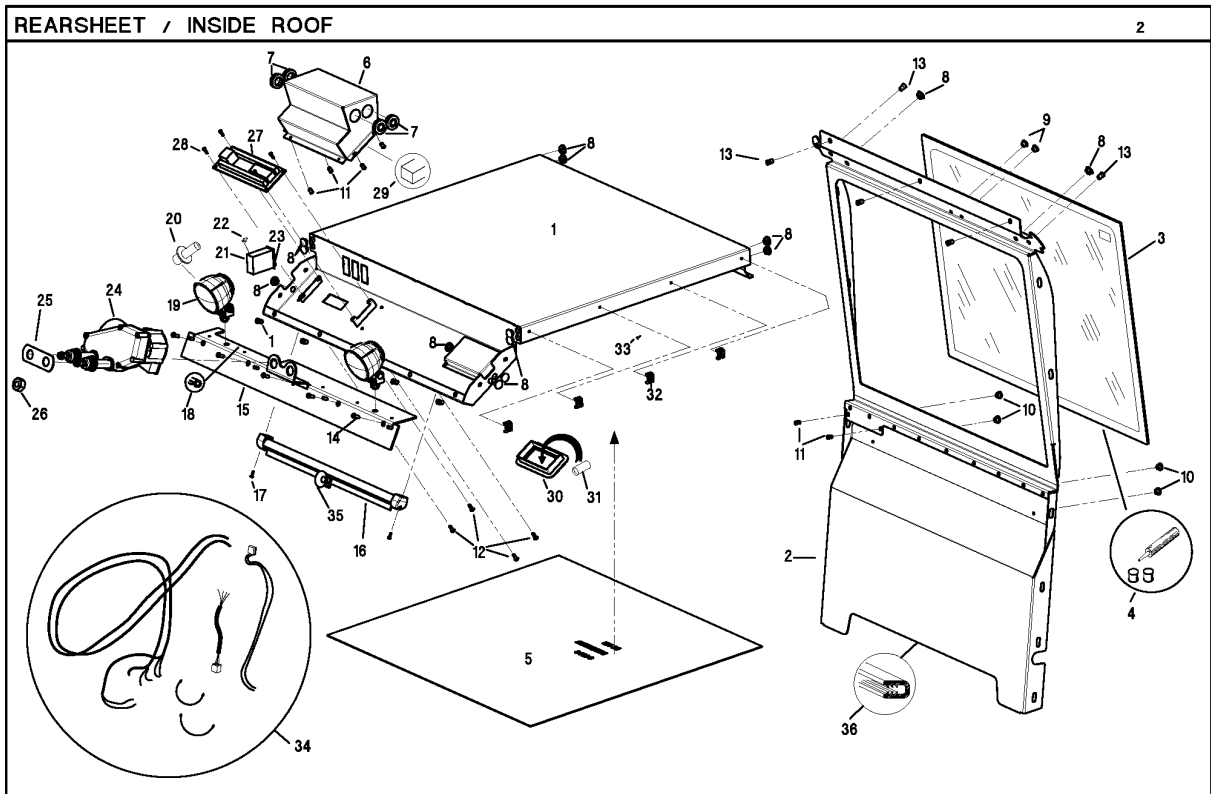

REARSHEET / INSIDE ROOF WITH COMPONENTS CABIN, 966754601, 966754701, 966754801, 966791601, 966791701, 2012

Ref	Part no.	Description	Remark	Qty	Kit
1	580 86 95-01	COVER SHEET		1	
2	580 86 96-01	SHEET		1	
3	580 86 97-01	WINDOW		1	
4	580 86 74-01	REPAIR KIT		1	
5	580 86 98-01	INSULATING SHEET		1	
6	580 86 99-01	COVER		1	
7	580 87 01-01	PLUG		4	
8	000 00 00-00	W/O DESCRIPTION	blind stuff DM 12mm	14	
9	000 00 00-00	W/O DESCRIPTION	blind stuff DM 8mm	2	
10	000 00 00-00	W/O DESCRIPTION	blind stuff DM 6mm	4	
11	000 00 00-00	W/O DESCRIPTION	screw nut M5	6	
12	580 87 02-01	SCREW		4	
13	580 87 04-01	SCREW		10	
14	535 42 58-02	SCREW IH PANM		5	
15	580 87 05-01	BRACKET		1	
16	580 87 06-01	PROTECTION		1	
17	580 87 07-01	SCREW		2	
18	580 87 09-01	SEALING		1	
19	580 87 10-01	HEADLIGHT		2	
20	580 87 11-01	BULB		2	
21	580 87 12-01	SWITCH		1	
22	000 00 00-00	W/O DESCRIPTION	light for switch	1	
23	000 00 00-00	W/O DESCRIPTION	symbole for wiper	1	
24	580 87 13-01	ELECTRIC MOTOR		1	
25	580 87 14-01	SUPPORT SHEET		1	
26	580 87 15-01	NUT		2	
27	580 87 16-01	CIRCUIT BOARD		1	
28	535 47 53-16	SCREW EHHFM		4	
29	580 87 18-01	SEALING		1	
30	580 87 22-01	LIGHTING KIT		1	
31	000 00 00-00	W/O DESCRIPTION	light for inside lightning	1	
32	580 87 24-01	CABLE HOLDER		8	
33	722 79 54-02	RIVET		8	
34	580 87 26-01	HARNESS		1	
35	580 87 31-01	HOLDER		1	
36	580 86 83-01	SEALING STRIP		1