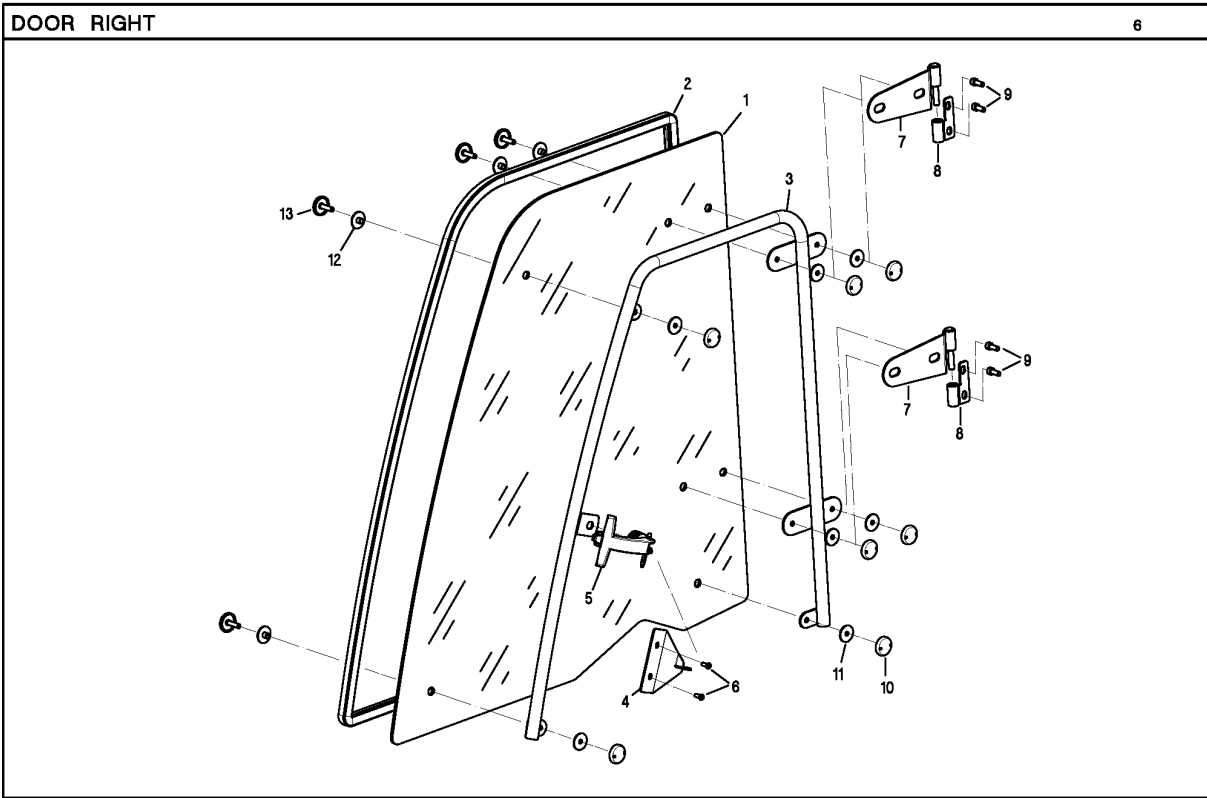

SPARE PARTS LIST

RIDERS

CABIN, 966754601, 966754701,
966754801, 966791601, 966791701, 2012

ATTACHMENTS

CABIN, 966754601, 966754701, 966754801, 966791601, 966791701, 2012

Ref	Part no.	Description	Remark	Qty	Kit
1	580 87 90-01	COVER		1	
2	580 87 92-01	COVER HALF		1	
3	580 87 92-02	COVER HALF		1	
4	580 87 93-01	SCREW		8	
5	734 11 46-01	WASHER		8	
6	734 11 56-01	WASHER		4	
7	732 21 16-01	NUT		4	
8	725 23 68-51	SCREW		8	
9	725 23 68-51	SCREW		3	
10	580 87 94-01	DISTANCE		2	
11	725 23 74-71	SCREW EHHM		2	
12	580 87 96-01	SCREW		12	
13	734 11 64-01	WASHER		2	
14	725 24 53-51	SCREW EHHM		2	
15	580 87 97-01	SCREW		12	
16	580 87 98-01	COVER		1	
17	580 87 98-02	COVER		1	
18	580 87 99-01	SEALING		1	
19	580 88 00-01	BRACKET		1	
20	580 87 04-01	SCREW		7	
21	580 88 02-01	SEALING		1	
22	580 88 74-01	SEALING	sealing profil	1	
23	580 87 89-01	WINDOW	front glass 6mm ESG complete with sealing &blind stuff	1	
24	580 88 03-01	ARM		1	
25	580 88 04-01	BLADE		1	
26	580 88 05-01	SHEET		1	
27	580 88 06-01	HOLDER		2	
28	580 87 02-01	SCREW		2	
29	000 00 00-00	W/O DESCRIPTION	blind stuff DM 6mm	6	

DOOR LEFT

CABIN, 966754601, 966754701, 966754801, 966791601, 966791701, 2012

Ref	Part no.	Description	Remark	Qty	Kit
1	580 88 73-01	WINDOW		1	
2	580 88 74-01	SEALING		1	
3	580 88 75-01	HANDLE		1	
4	580 88 76-01	HANDLE SUPPORT		1	
5	580 88 77-01	GAS SPRING		1	
6	732 21 18-01	LOCK NUT		3	
7	544 43 32-01	PROTECTIVE COVER		1	
8	580 88 78-01	DISC		10	
9	580 88 79-01	WASHER		10	
10	580 88 80-01	WASHER		11	
11	580 88 81-01	DISC		10	
12	580 88 82-01	DISC		1	
13	580 88 83-01	SCREW		1	
14	732 21 16-01	NUT		1	
15	580 88 85-01	HANDLE GRIP		1	
16	580 88 88-01	WASHER		1	
17	580 88 90-01	WASHER		1	
18	580 88 91-01	PLATE		1	
19	580 88 92-01	SCREW		1	
20	580 88 93-01	SCREW		2	
21	580 88 94-01	HANDLE BAR		1	
22	580 88 95-01	COVER		1	
23	580 88 96-01	HOLDER		2	
24	580 88 97-01	HOLDER		2	
25	580 88 98-01	SCREW		4	
26	580 88 99-01	WASHER		2	
27	580 89 00-01	KEY		2	