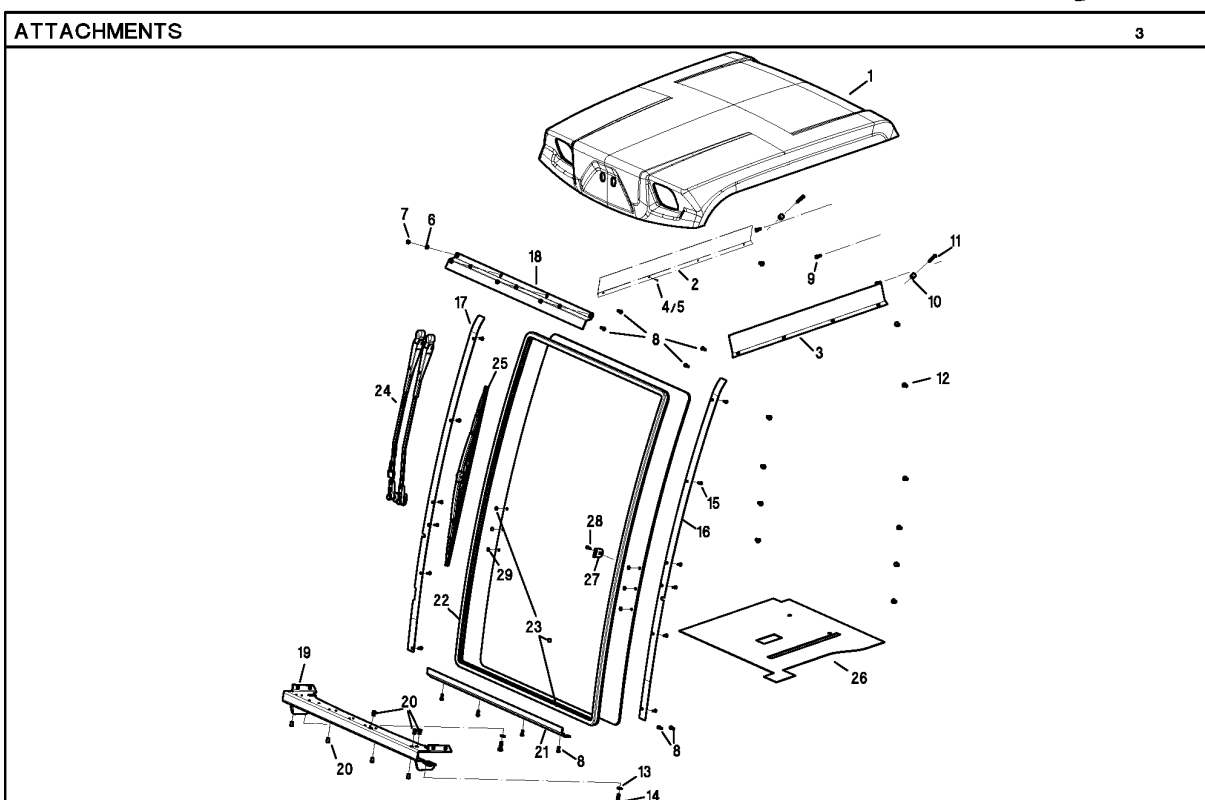

SPARE PARTS LIST

RIDERS

CABIN, 966754601, 966754701,
966754801, 966791601, 966791701, 2012

ATTACHMENTS

CABIN, 966754601, 966754701, 966754801, 966791601, 966791701, 2012

Ref	Part no.	Description	Remark	Qty	Kit
1	580 87 90-01	COVER		1	
2	580 87 92-01	COVER HALF		1	
3	580 87 92-02	COVER HALF		1	
4	580 87 93-01	SCREW		8	
5	734 11 46-01	WASHER		8	
6	734 11 56-01	WASHER		4	
7	732 21 16-01	NUT		4	
8	725 23 68-51	SCREW		8	
9	725 23 68-51	SCREW		3	
10	580 87 94-01	DISTANCE		2	
11	725 23 74-71	SCREW EHHM		2	
12	580 87 96-01	SCREW		12	
13	734 11 64-01	WASHER		2	
14	725 24 53-51	SCREW EHHM		2	
15	580 87 97-01	SCREW		12	
16	580 87 98-01	COVER		1	
17	580 87 98-02	COVER		1	
18	580 87 99-01	SEALING		1	
19	580 88 00-01	BRACKET		1	
20	580 87 04-01	SCREW		7	
21	580 88 02-01	SEALING		1	
22	580 88 74-01	SEALING	sealing profil	1	
23	580 87 89-01	WINDOW	front glass 6mm ESG complete with sealing &blind stuff	1	
24	580 88 03-01	ARM		1	
25	580 88 04-01	BLADE		1	
26	580 88 05-01	SHEET		1	
27	580 88 06-01	HOLDER		2	
28	580 87 02-01	SCREW		2	
29	000 00 00-00	W/O DESCRIPTION	blind stuff DM 6mm	6	