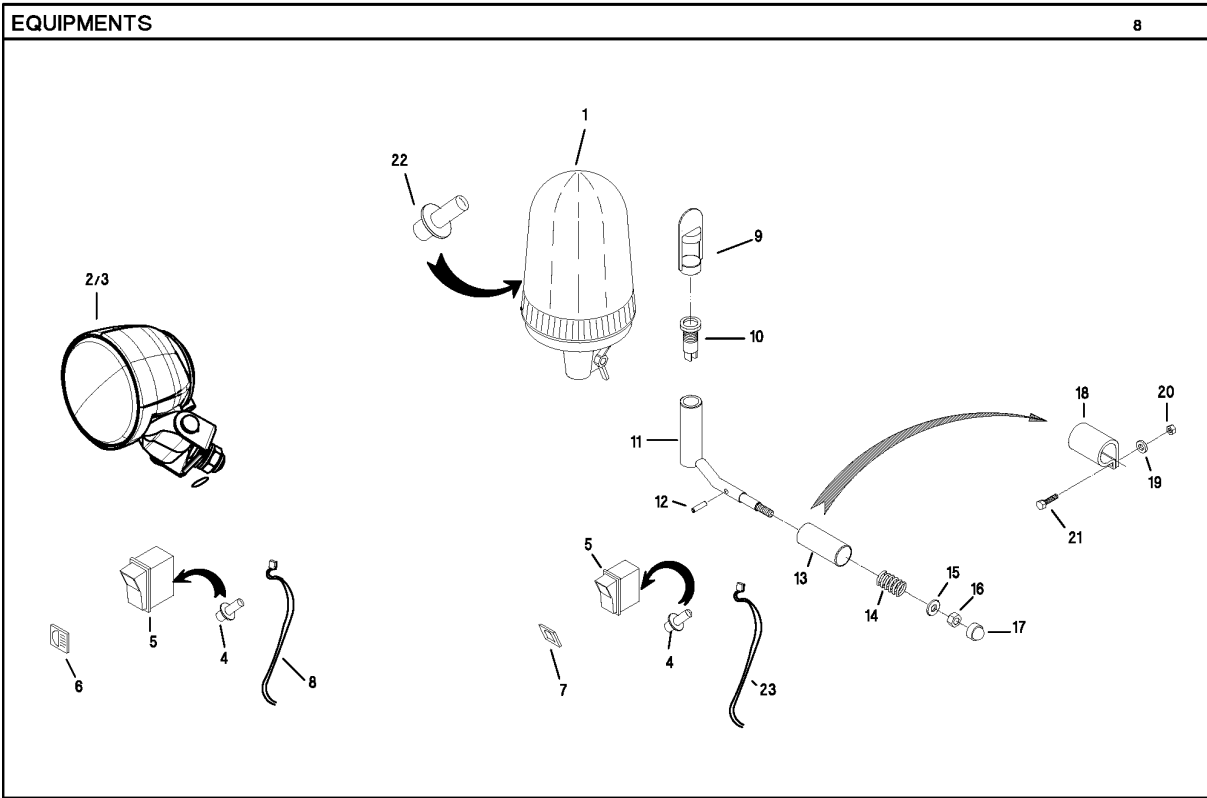

EQUIPMENTS

CABIN, 966754601, 966754701, 966754801, 966791601, 966791701, 2012

Ref	Part no.	Description	Remark	Qty	Kit
1	544 88 63-01	WARNING LIGHT		1	
2	580 89 30-01	LAMP		2	
3	000 00 00-00	W/O DESCRIPTION	working lights halogen 12V	2	
4	000 00 00-00	W/O DESCRIPTION	lightning for switch	2	
5	580 89 32-01	SWITCH		2	
6	000 00 00-00	W/O DESCRIPTION	symbole working light	1	
7	000 00 00-00	W/O DESCRIPTION	symbole rotation beacon	1	
8	000 00 00-00	W/O DESCRIPTION	wire harness working lights (only for halogen)	1	
9	580 89 33-01	COVER		1	
10	580 89 35-01	SOCKET		1	
11	580 89 37-01	SOCKET		1	
12	580 89 38-01	BOLT		1	
13	580 89 40-01	PIPE		1	
14	580 89 41-01	SPRING		1	
15	734 11 64-01	WASHER		1	
16	732 21 18-01	LOCK NUT		1	
17	544 43 32-01	PROTECTIVE COVER		1	
18	580 89 42-01	BRACKET		1	
19	734 48 80-01	WASHER		2	
20	732 21 14-01	LOCK NUT		2	
21	580 89 43-01	SCREW		2	
22	580 89 44-01	LAMP		1	
23	580 89 46-01	HARNES		1