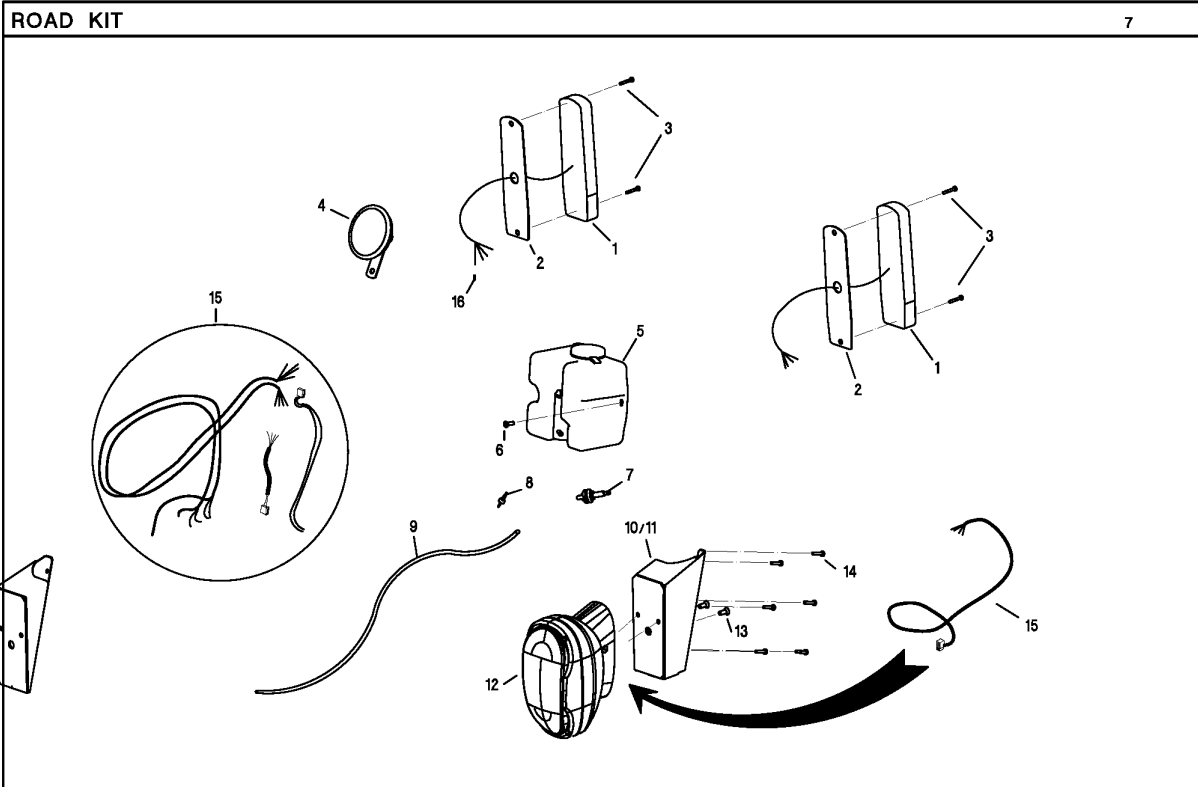

REARSHEET / INSIDE ROOF WITH COMPONENTS CABIN, 966754601, 966754701, 966754801, 966791601, 966791701, 2012

Ref	Part no.	Description	Remark	Qty	Kit
1	580 86 95-01	COVER SHEET		1	
2	580 86 96-01	SHEET		1	
3	580 86 97-01	WINDOW		1	
4	580 86 74-01	REPAIR KIT		1	
5	580 86 98-01	INSULATING SHEET		1	
6	580 86 99-01	COVER		1	
7	580 87 01-01	PLUG		4	
8	000 00 00-00	W/O DESCRIPTION	blind stuff DM 12mm	14	
9	000 00 00-00	W/O DESCRIPTION	blind stuff DM 8mm	2	
10	000 00 00-00	W/O DESCRIPTION	blind stuff DM 6mm	4	
11	000 00 00-00	W/O DESCRIPTION	screw nut M5	6	
12	580 87 02-01	SCREW		4	
13	580 87 04-01	SCREW		10	
14	535 42 58-02	SCREW IH PANM		5	
15	580 87 05-01	BRACKET		1	
16	580 87 06-01	PROTECTION		1	
17	580 87 07-01	SCREW		2	
18	580 87 09-01	SEALING		1	
19	580 87 10-01	HEADLIGHT		2	
20	580 87 11-01	BULB		2	
21	580 87 12-01	SWITCH		1	
22	000 00 00-00	W/O DESCRIPTION	light for switch	1	
23	000 00 00-00	W/O DESCRIPTION	symbole for wiper	1	
24	580 87 13-01	ELECTRIC MOTOR		1	
25	580 87 14-01	SUPPORT SHEET		1	
26	580 87 15-01	NUT		2	
27	580 87 16-01	CIRCUIT BOARD		1	
28	535 47 53-16	SCREW EHHFM		4	
29	580 87 18-01	SEALING		1	
30	580 87 22-01	LIGHTING KIT		1	
31	000 00 00-00	W/O DESCRIPTION	light for inside lightning	1	
32	580 87 24-01	CABLE HOLDER		8	
33	722 79 54-02	RIVET		8	
34	580 87 26-01	HARNESS		1	
35	580 87 31-01	HOLDER		1	
36	580 86 83-01	SEALING STRIP		1	