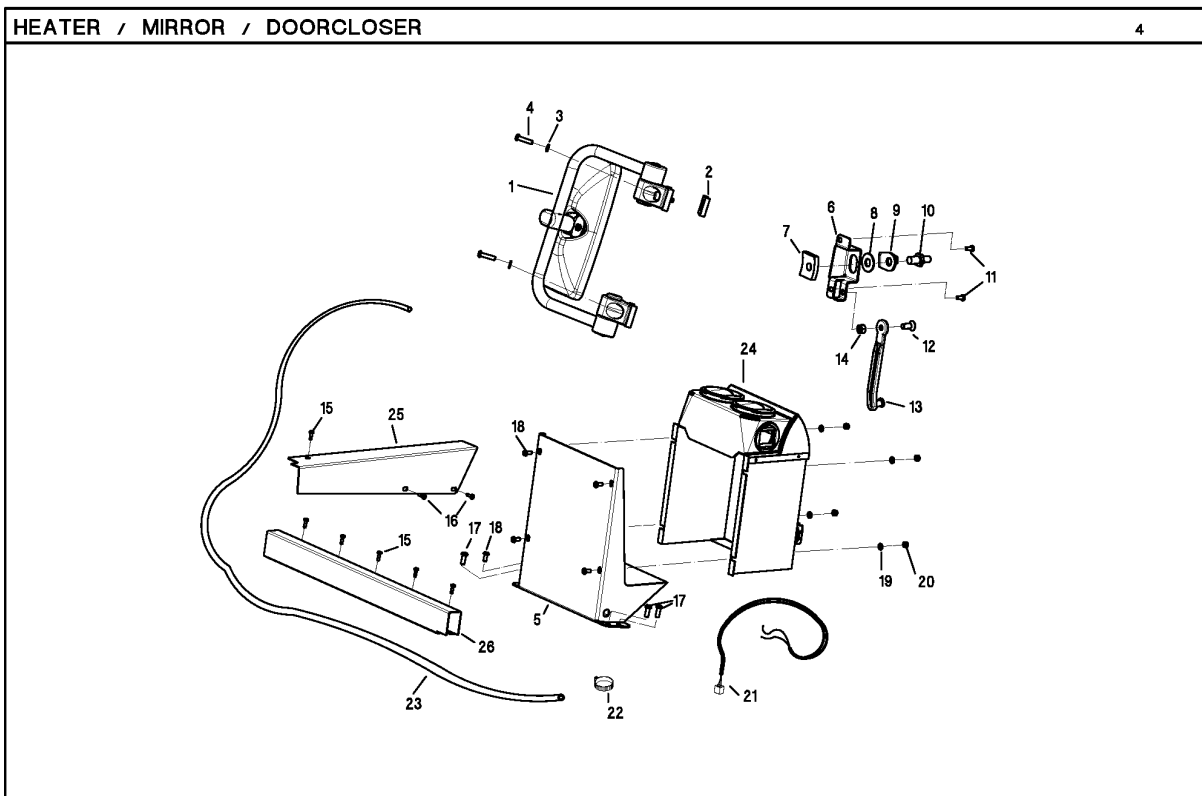

DOOR RIGHT

CABIN, 966754601, 966754701, 966754801, 966791601, 966791701, 2012

Ref	Part no.	Description	Remark	Qty	Kit
1	580 89 02-01	WINDOW		1	
2	580 88 74-01	SEALING		1	
3	580 89 05-01	HANDLE		1	
4	580 89 07-01	BRACKET		1	
5	580 89 08-01	DISTANCE		1	
6	580 89 10-01	SCREW		2	
7	580 89 11-01	HOLDER		2	
8	580 89 12-01	HOLDER		2	
9	580 88 98-01	SCREW		4	
10	580 88 78-01	DISC		7	
11	580 88 80-01	WASHER		7	
12	580 88 79-01	WASHER		7	
13	580 88 81-01	DISC		7	

EQUIPMENTS

CABIN, 966754601, 966754701, 966754801, 966791601, 966791701, 2012

Ref	Part no.	Description	Remark	Qty	Kit
1	544 88 63-01	WARNING LIGHT		1	
2	580 89 30-01	LAMP		2	
3	000 00 00-00	W/O DESCRIPTION	working lights halogen 12V	2	
4	000 00 00-00	W/O DESCRIPTION	lightning for switch	2	
5	580 89 32-01	SWITCH		2	
6	000 00 00-00	W/O DESCRIPTION	symbole working light	1	
7	000 00 00-00	W/O DESCRIPTION	symbole rotation beacon	1	
8	000 00 00-00	W/O DESCRIPTION	wire harness working lights (only for halogen)	1	
9	580 89 33-01	COVER		1	
10	580 89 35-01	SOCKET		1	
11	580 89 37-01	SOCKET		1	
12	580 89 38-01	BOLT		1	
13	580 89 40-01	PIPE		1	
14	580 89 41-01	SPRING		1	
15	734 11 64-01	WASHER		1	
16	732 21 18-01	LOCK NUT		1	
17	544 43 32-01	PROTECTIVE COVER		1	
18	580 89 42-01	BRACKET		1	
19	734 48 80-01	WASHER		2	
20	732 21 14-01	LOCK NUT		2	
21	580 89 43-01	SCREW		2	
22	580 89 44-01	LAMP		1	
23	580 89 46-01	HARNES		1	