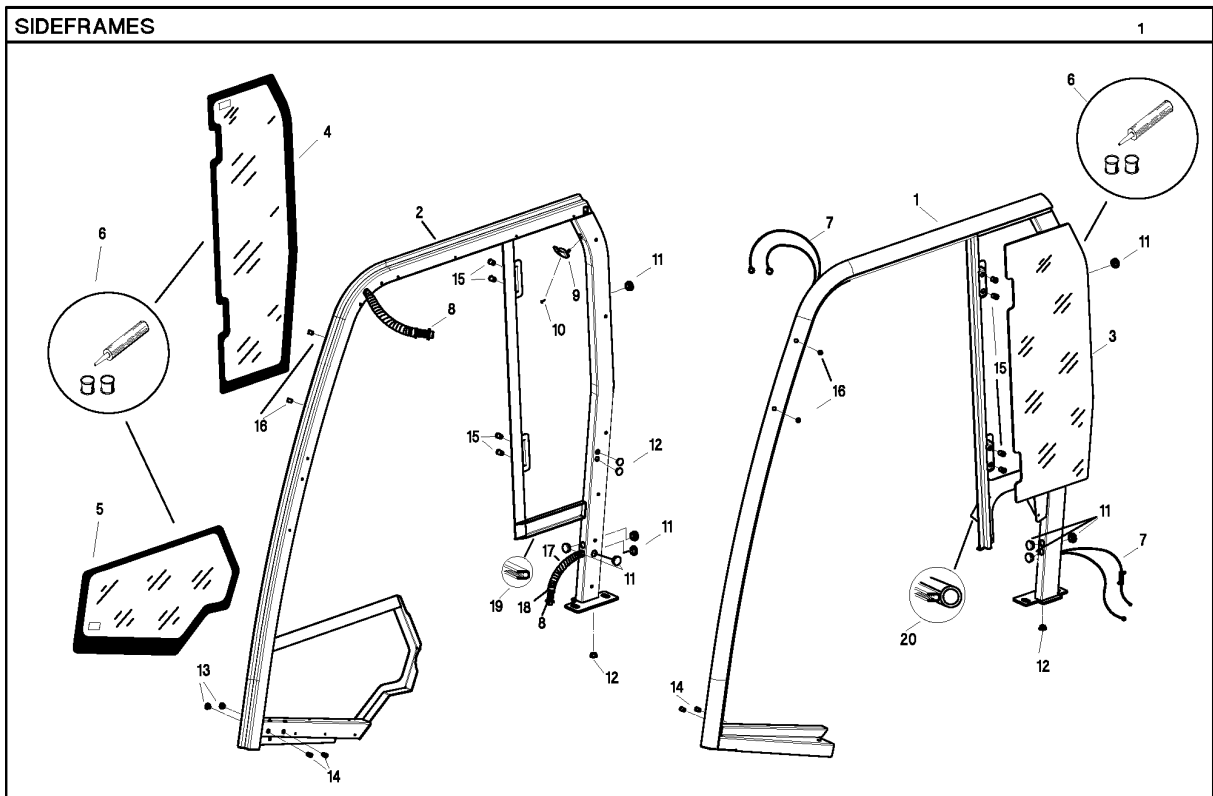

SIDEFRAMES

CABIN, 966754601, 966754701, 966754801, 966791601, 966791701, 2012

Ref	Part no.	Description	Remark	Qty	Kit
1	580 86 72-01	FRAME		1	
2	580 86 72-02	FRAME		1	
3	580 86 73-01	WINDOW		1	
4	580 86 73-02	WINDOW		1	
5	580 86 73-03	WINDOW		1	
6	580 86 74-01	REPAIR KIT		1	
7	580 86 75-01	HARNESS		1	
8	580 86 76-01	HARNESS		1	
9	580 86 77-01	HOOK		1	
10	580 86 78-01	SCREW		1	
11	000 00 00-00	W/O DESCRIPTION	blind stuff DM=18mm	11	
12	000 00 00-00	W/O DESCRIPTION	blind stuff DM=12mm	4	
13	000 00 00-00	W/O DESCRIPTION	blind stuff DM=6mm	2	
14	580 86 79-01	SCREW		4	
15	580 86 80-01	SCREW		8	
16	580 86 81-01	SCREW		4	
17	000 00 00-00	W/O DESCRIPTION	corrugated tube	1	
18	000 00 00-00	W/O DESCRIPTION	rubber seeling steering wire harness	1	
19	580 86 82-01	SEALING STRIP		1	
20	580 86 83-01	SEALING STRIP		1