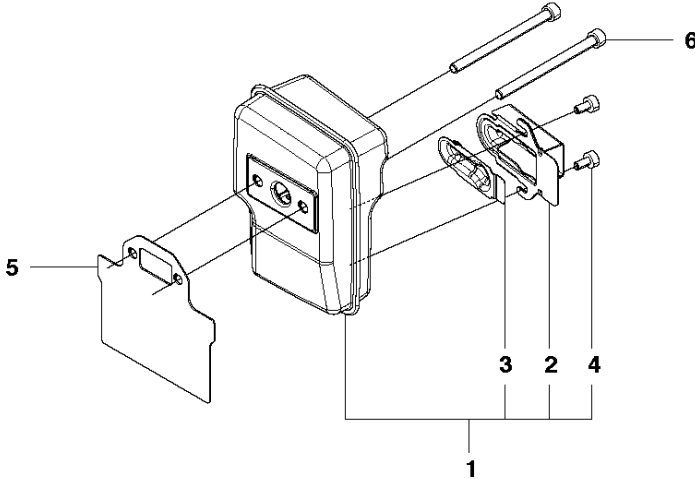

F 130BT

MUFFLER

130 BT, 965102208, 2013-08

Ref	Part no.	Description	Remark	Qty	Kit
1	504 11 70-01	MUFFLER ASSY		1	
2	504 11 73-01	EXHAUST DUCT		1	1
3	504 11 72-01	SPARK ARRESTER		1	1
4	544 36 27-01	BOLT		2	1
5	504 11 71-01	GASKET		1	
6	510 90 56-01	BOLT		2