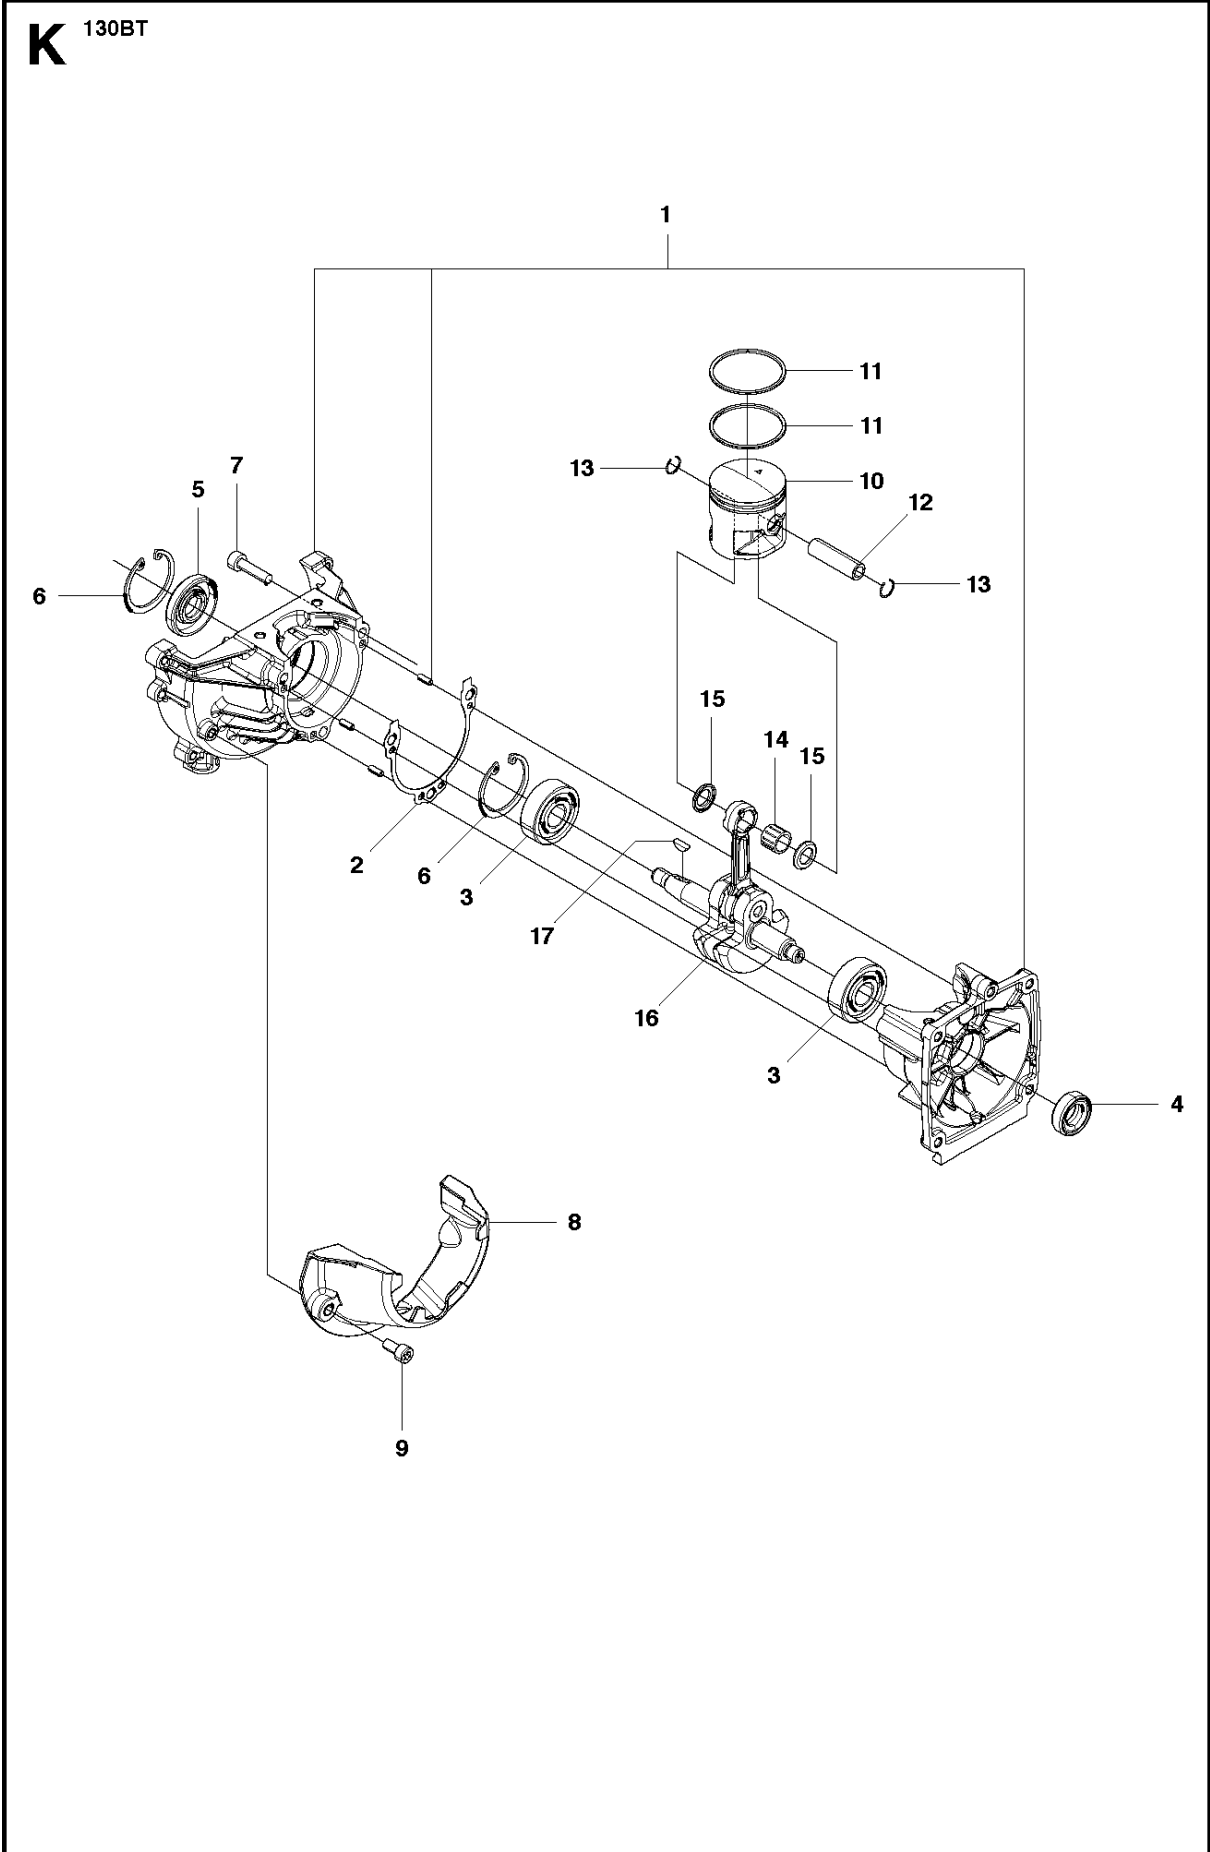

PISTON & CRANKSHAFT

130 BT, 965102208, 2013-08

Ref	Part no.	Description	Remark	Qty	Kit
1	504 11 94-01	CRANKCASE		1	
2	504 12 12-01	GASKET		1	
3	522 63 90-01	BEARING		2	
4	504 12 15-01	SEALING		1	
5	504 12 13-01	SEALING		1	
6	504 12 10-01	SNAP RING		2	
7	504 11 43-01	SCREW		3	
8	511 39 26-01	COVER		1	
9	504 11 96-01	SCREW		2	
10	576 38 91-01	PISTON		1	
11	504 12 05-01	PISTON RING		2	
12	577 50 16-01	PISTON PIN		1	
13	504 12 09-01	SNAP RING		2	
14	504 12 01-01	BEARING		1	
15	504 12 02-01	WASHER		2	
16	504 11 93-01	CRANKSHAFT		1	
17	506 68 94-01	KEY		1