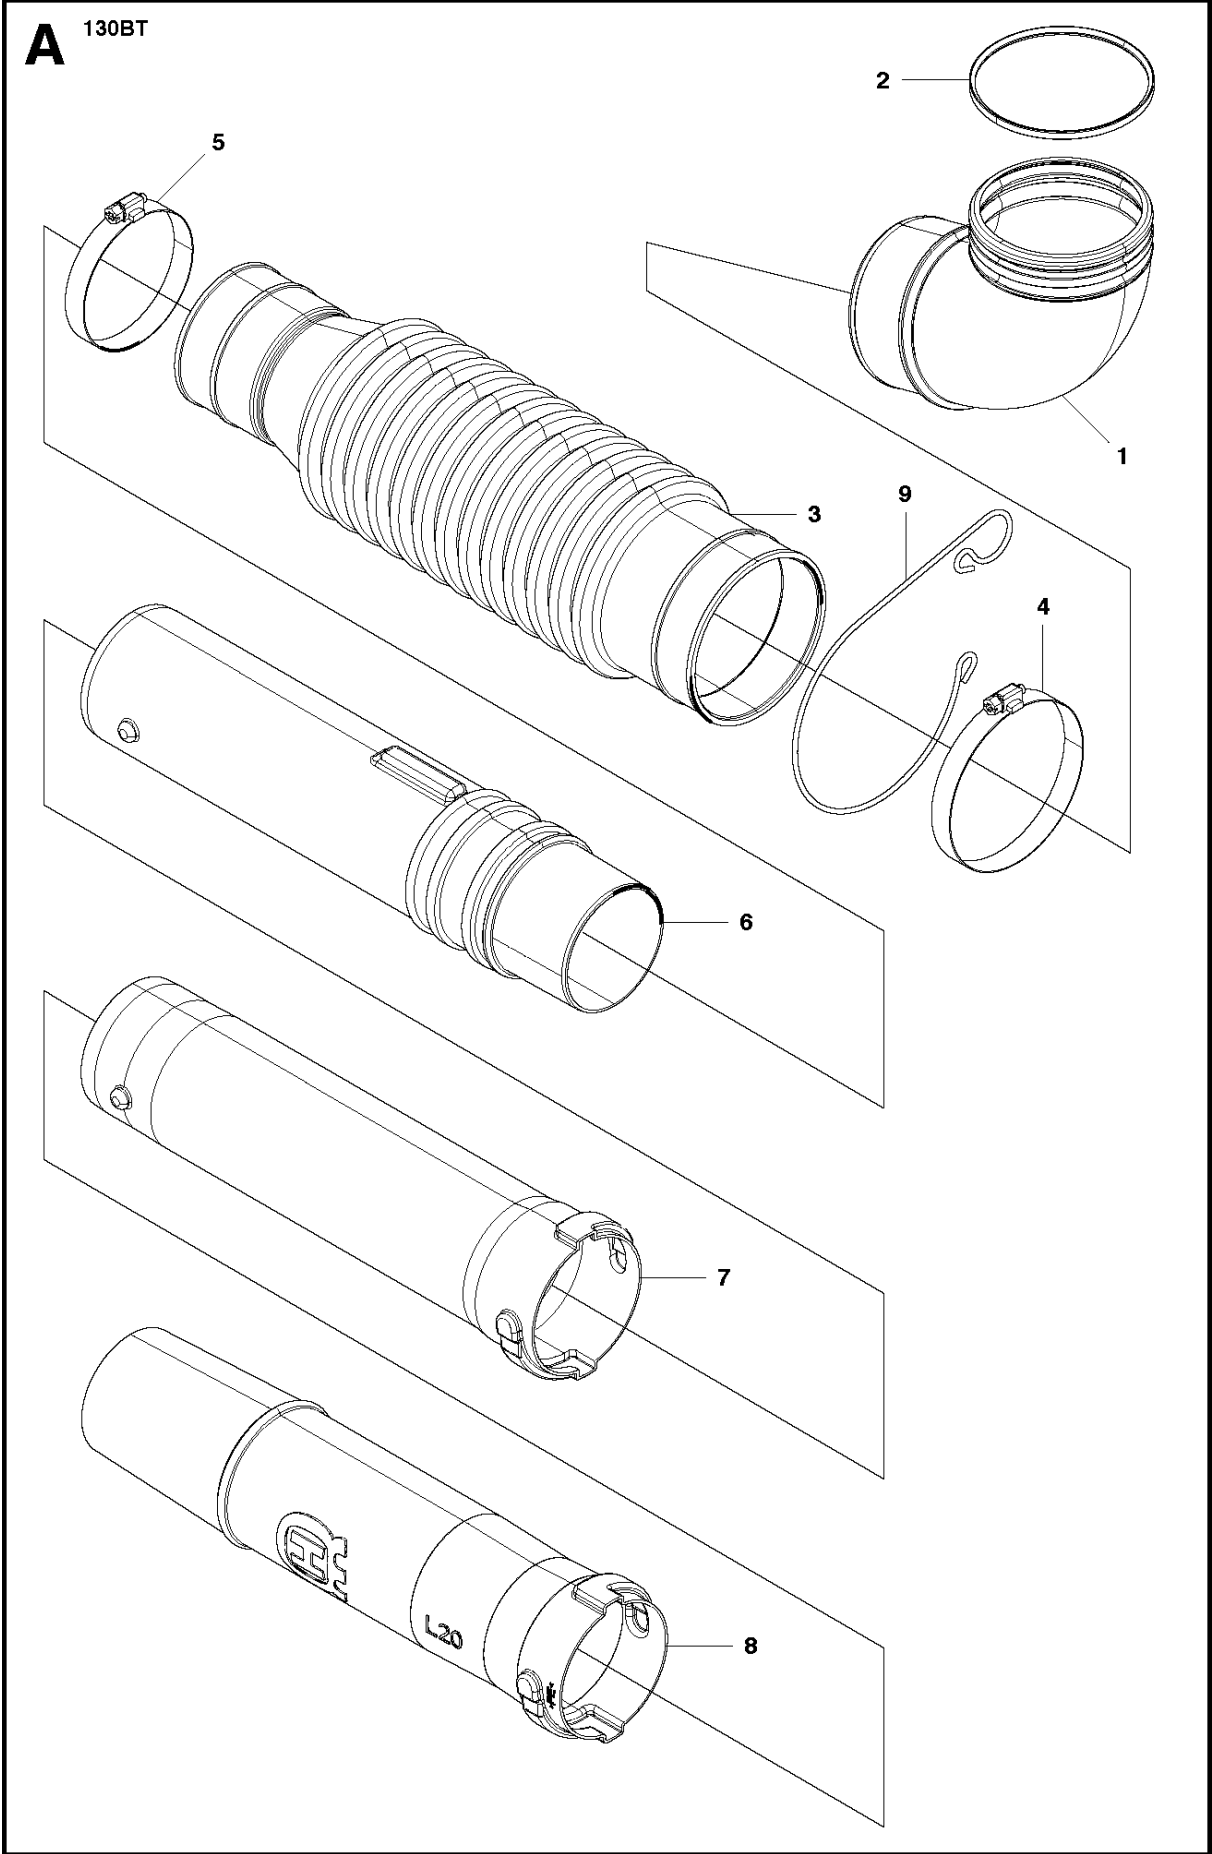

TUBE

130 BT, 965102208, 2013-08

Ref	Part no.	Description	Remark	Qty	Kit
1	504 10 68-01	TUBE		1	
2	581 29 07-01	O-RING		1	
3	504 06 51-01	HOSE		1	
4	544 27 40-01	CLAMP		1	
5	504 06 49-01	CLAMP		1	
6	577 07 89-01	TUBE		1	
7	577 07 93-01	TUBE		2	
8	504 06 46-01	TUBE		1	
9	580 52 41-01	CLAMP		1