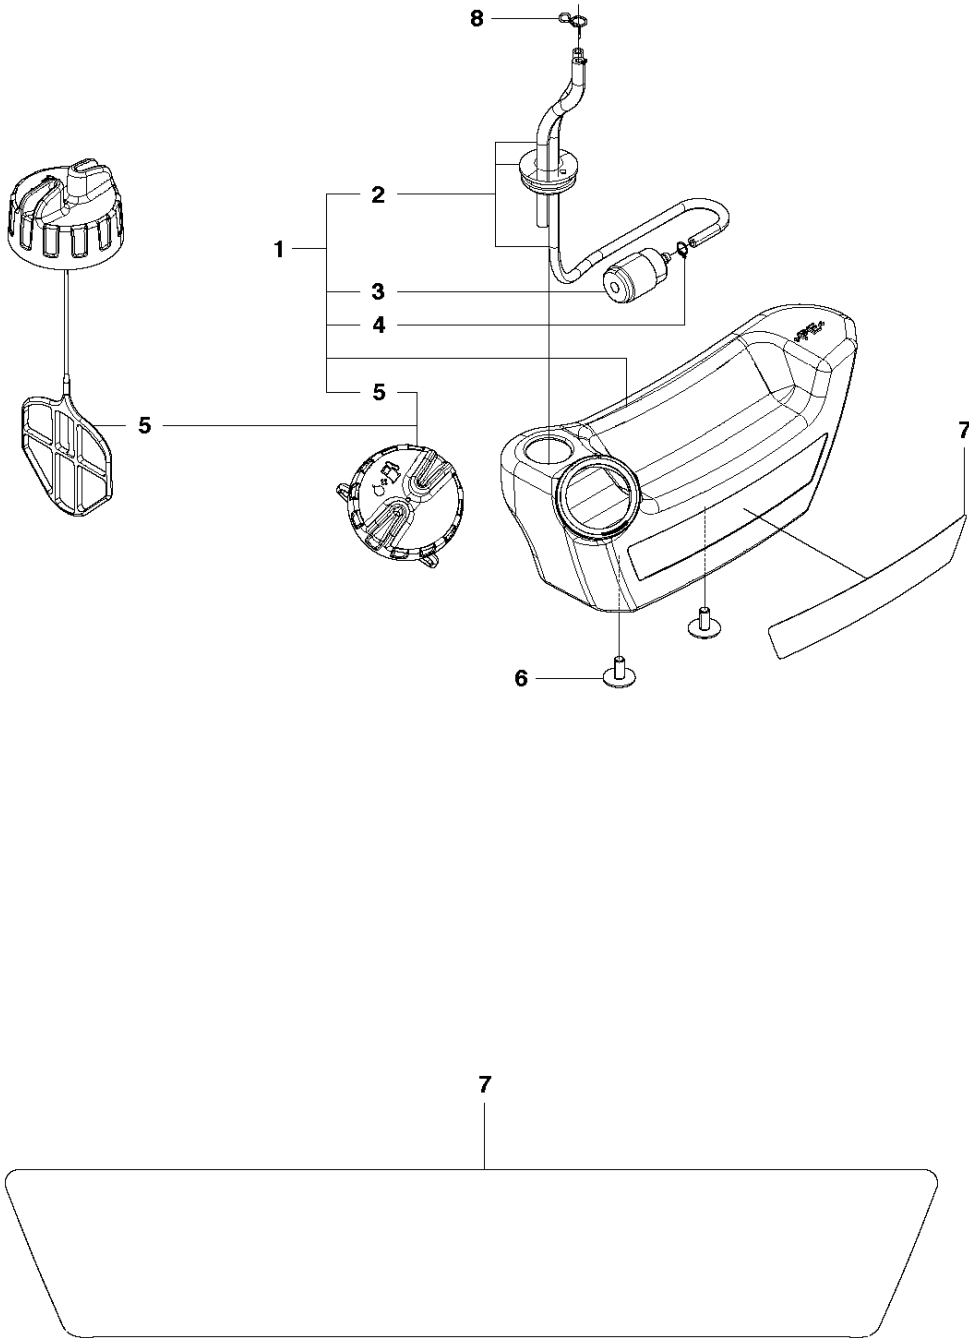

G 130BT

FUEL TANK

130 BT, 965102208, 2013-08

Ref	Part no.	Description	Remark	Qty	Kit
1	581 41 53-01	FUEL TANK	US	1	
2	504 11 76-01	HOSE ASSY		1	1
3	503 44 32-01	FILTER		1	1
4	506 70 70-01	CLIP		1	1
5	578 93 15-03	FUEL CAP ASSY		1	1
6	544 27 31-01	SCREW		2	
7	504 11 78-02	DECAL		1	
8	506 74 15-01	CLIP		1	1