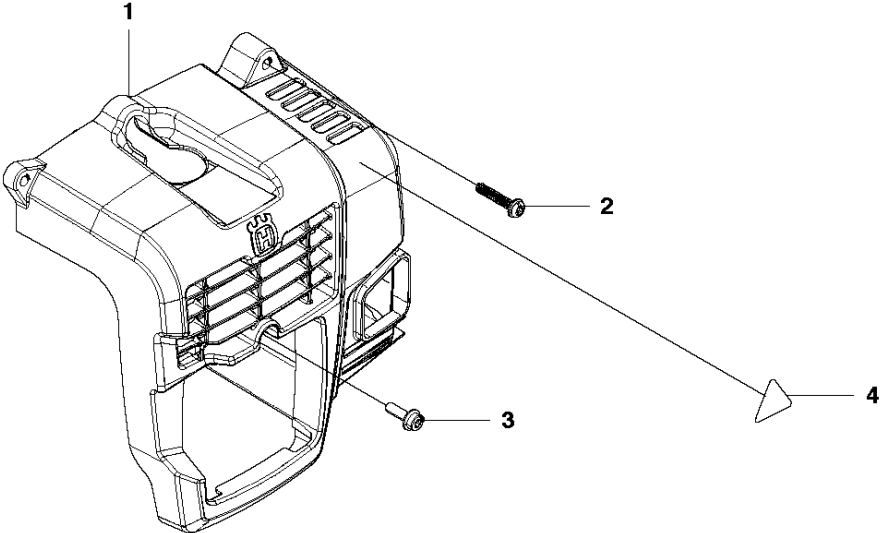

C 130BT

CYLINDER COVER

130 BT, 965102208, 2013-08

Ref	Part no.	Description	Remark	Qty	Kit
1	504 10 70-01	COVER		1	
2	512 84 81-01	SCREW		3	
3	506 74 56-01	BOLT		1	
4	521 55 36-01	LABEL		1