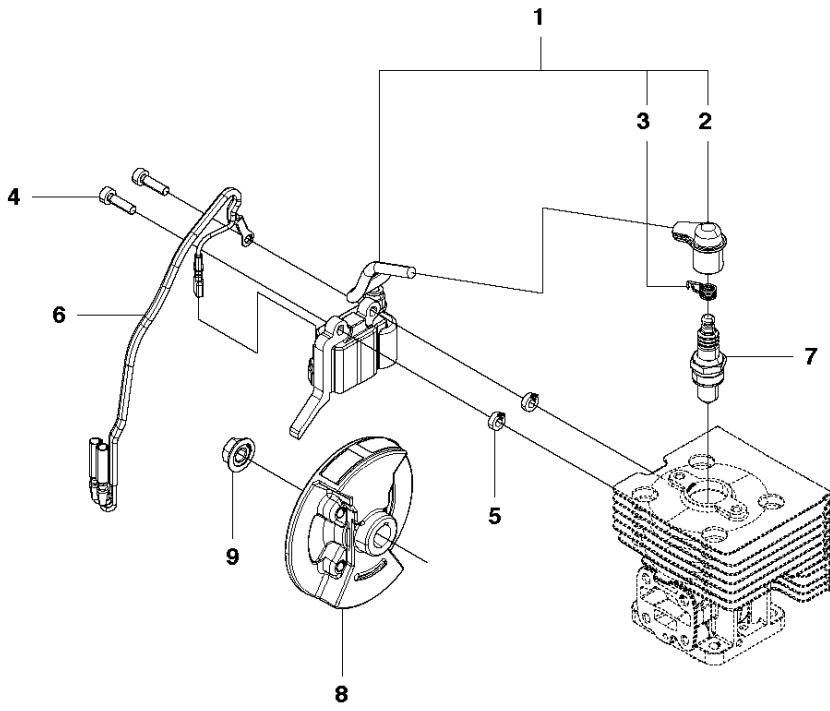

H 130BT

IGNITION SYSTEM

130 BT, 965102208, 2013-08

Ref	Part no.	Description	Remark	Qty	Kit
1	504 11 84-01	IGNITION MODULE		1	
2	512 44 40-01	HUB CAP		1	1
3	504 11 82-01	SPRING		1	1
4	506 74 57-01	BOLT		2	
5	504 11 86-01	SPACER		2	
6	504 11 85-01	CABLE		1	
7	506 61 51-01	SPARK PLUG		1	
8	504 11 81-01	FLYWHEEL		1	
9	504 11 80-01	NUT		1