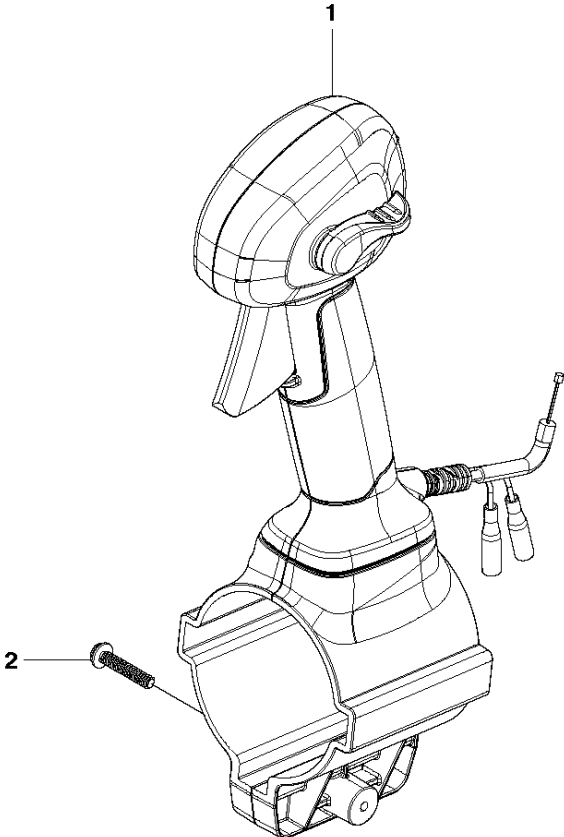

B 130BT

Ref	Part no.	Description	Remark	Qty	Kit
1	584 24 21-01	HANDLE ASSY		1	
2	512 84 81-01	SCREW		1	1