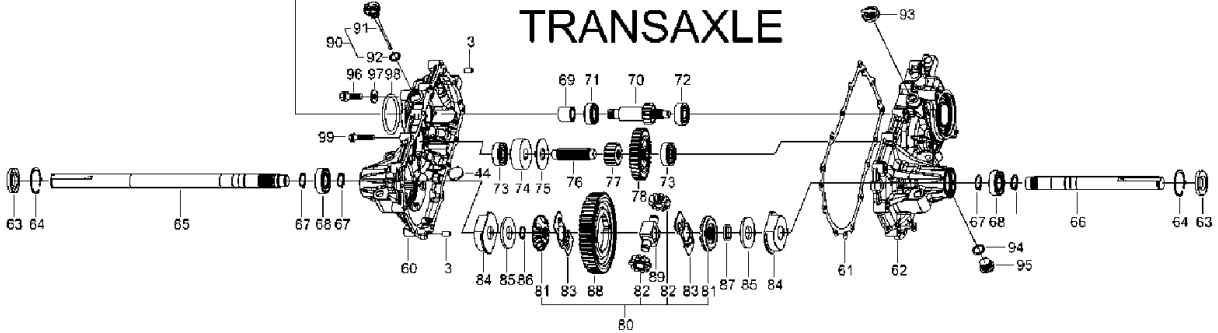

# SPARE PARTS LIST

ACCESSORIES AND TOOLS

KTM23SB, 2013-10

KTM-23SB  
 Ser. No. 0000001-Current  
 Rev. 5-25-11

1- KTM-23SB Transaxle

ACTUAL PARTS  
 MAY NOT APPEAR  
 AS SHOWN

MOTOR  
 ASSEMBLY

**Bolt Tightening Specs.**

Bolt Size	Torque
M8	16-18 ft.lb. (21-24 N.m)
M10	33-47 ft.lb. (45-64 N.m)

TRANSAXLE

## TRANSMISSION

KTM23SB, 2013-10

Ref	Part no.	Description	Remark	Qty	Kit
87	585 46 58-01	SPACER		1	
88	585 46 73-01	GEAR		1	
89	585 46 59-01	SHAFT		1	
90	585 46 84-01	DIPSTICK		1	
91	585 46 85-01	DIPSTICK		1	
92	502 46 20-01	O-RING		1	
93	578 97 32-01	VALVE		1	
94	535 40 28-22	O-RING		1	
95	585 45 53-01	PLUG		1	
96	585 45 75-01	BOLT		1	
97	585 46 36-01	WASHER		1	
98	585 45 71-01	PACKING		1	
99	585 45 74-01	BOLT		1	