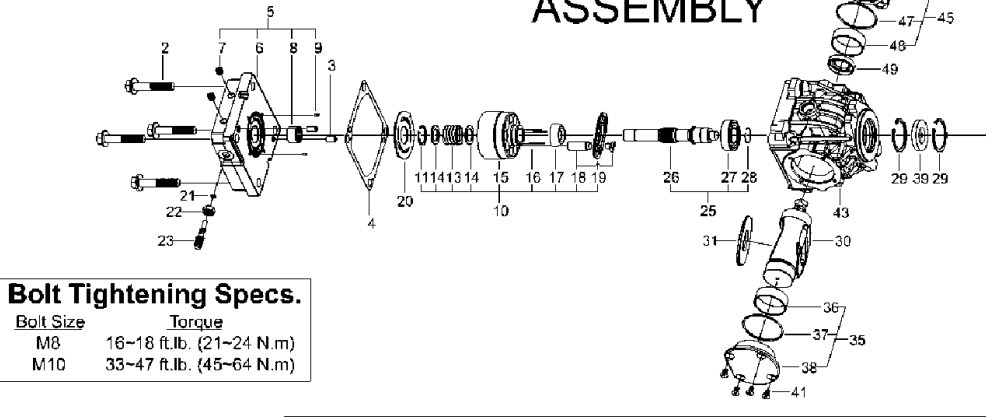

KTM-23SB
Ser. No. 0000001-Current
Rev. 5-25-11

1- KTM-23SB Transaxle

ACTUAL PARTS
MAY NOT APPEAR
AS SHOWN

MOTOR
ASSEMBLY