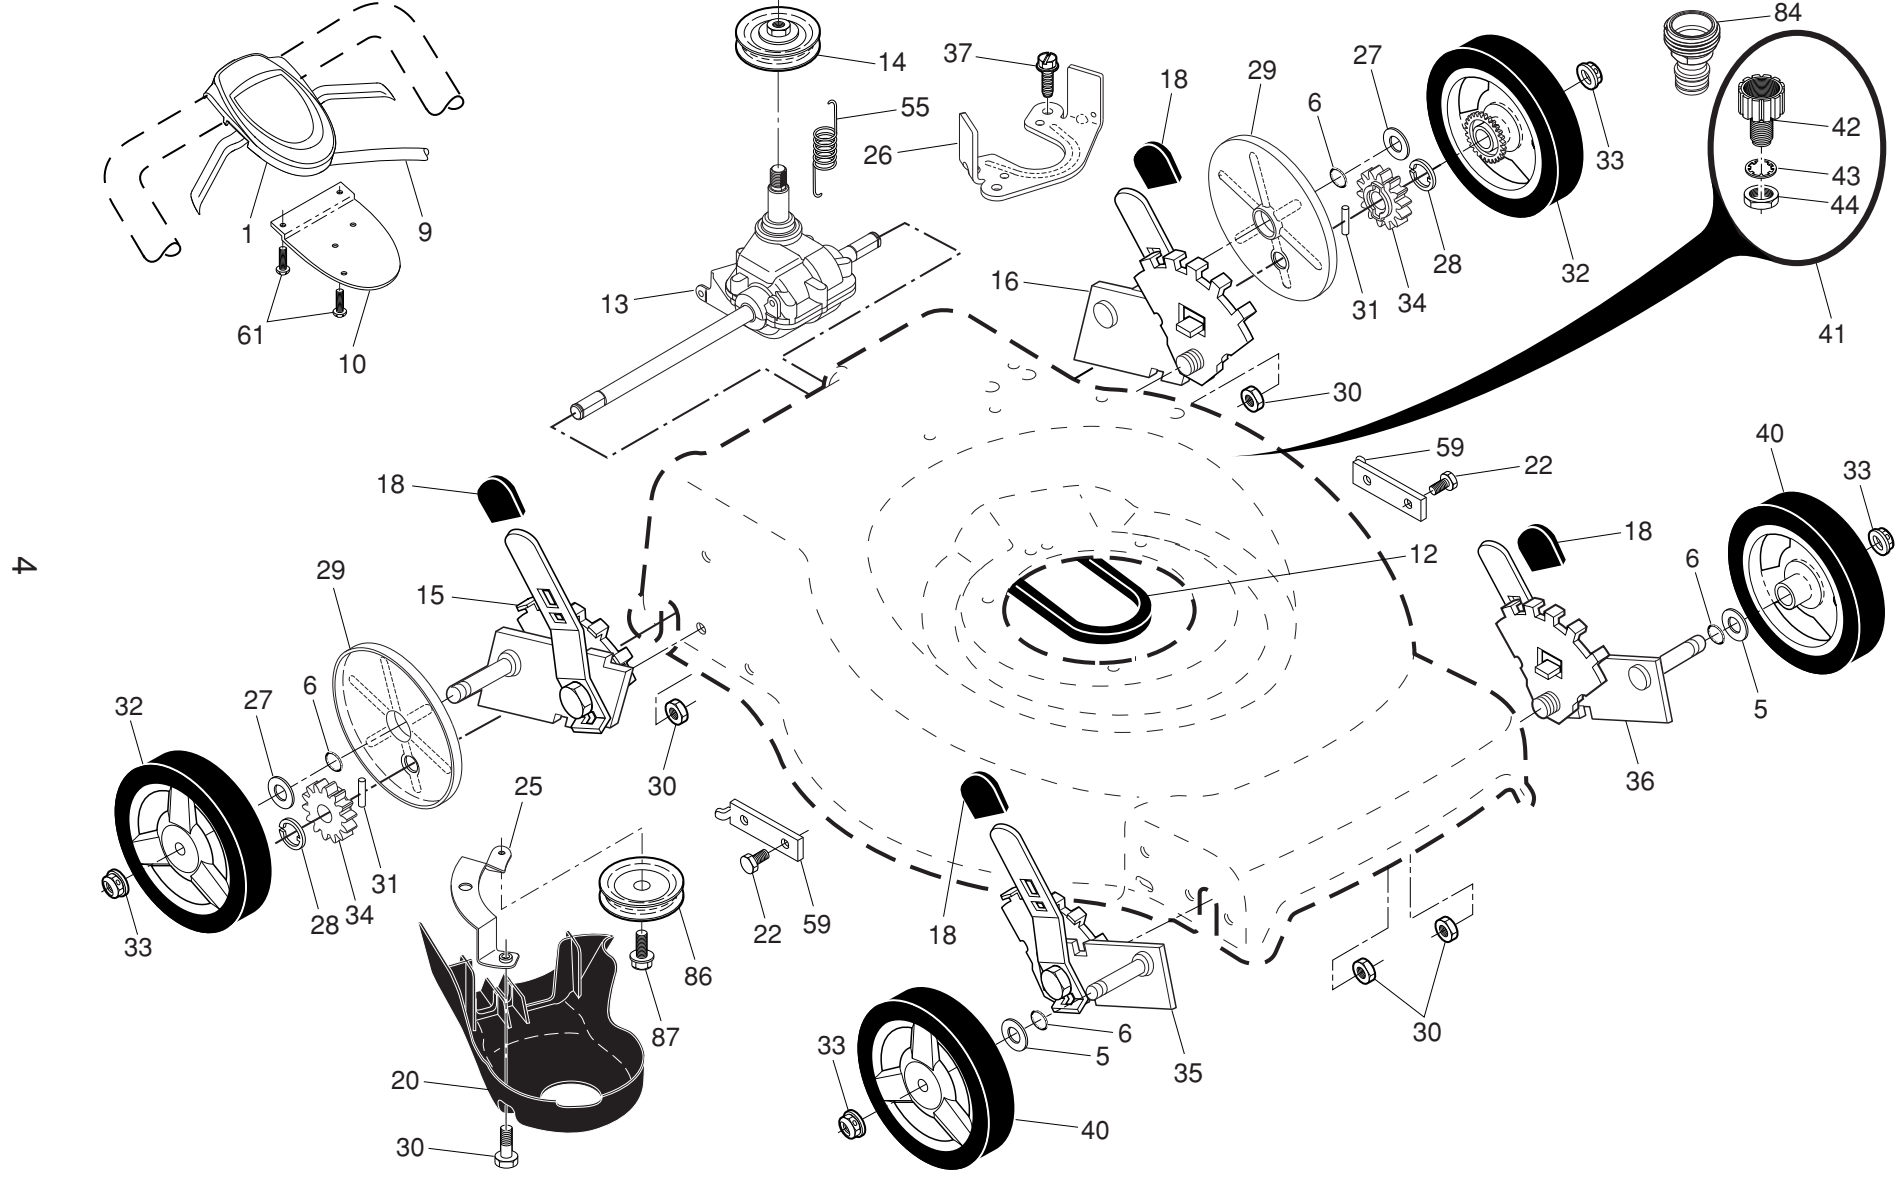

HUSQVARNA ROTARY LAWN MOWER - MODEL NO. LC56 (961 41 02-75) (MFG. ID. NO. 96141027500)

HUSQVARNA ROTARY LAWN MOWER - MODEL NO. LC56 (961 41 02-75) (MFG. ID. NO. 96141027500)

5

KEY NO.	PART NO.	DESCRIPTION	KEY NO.	PART NO.	DESCRIPTION
1	532 43 09-95	Drive Control Assembly (Includes Cable)	30	532 19 17-30	Nut, Hex
5	532 08 83-48	Washer, Flat	31	532 40 48-45	Pawl, Drive
6	532 19 74-80	O-Ring	32	581 68 51-01	Wheel & Tire Assembly, Rear
9	532 43 16-50	Cable, Drive	33	532 40 91-48	Nut, Flangelock 3/8-16
10	532 43 27-90	Mounting Bracket, Drive Control	34	532 40 48-35	Pinion
12	532 40 65-57	Belt, Drive	35	532 43 78-72	Kit, Wheel Adjuster, Front, RH
13	581 68 08-01	Gear Case Assembly, Complete	36	532 43 78-71	Kit, Wheel Adjuster, Front, LH
14	532 19 41-28	Pulley, Drive	37	532 16 34-09	Screw, Hi-Lo Thread
15	532 43 78-73	Wheel Adjuster, Rear, RH	40	532 41 08-31	Wheel & Tire Assembly, Front
16	532 43 78-74	Wheel Adjuster, Rear, LH	41	532 43 84-89	Kit, Water Washout Assembly
18	532 70 10-37	Selector Knob	42	532 43 49-94	Fitting, Water Washout
20	580 80 69-01	Debris Shield	43	532 41 55-85	Washer, Lock, Internal Tooth
22	817 00 05-10	Bolt, Hex Head 5/16-18	44	532 41 55-86	Locknut, Hex, with O-Ring
25	581 31 38-02	Mounting Bracket, Debris Shield	55	581 35 13-01	Spring, Return
26	532 42 60-66	Belt Keeper	59	532 44 21-13	Support Bracket, Front Axle
27	532 06 77-25	Washer	61	532 18 16-98	Screw
28	812 00 00-58	E-Ring 7/16	84	532 41 64-05	Adapter, Quick-Connect
29	581 84 04-01	Cover, Dust, Wheel	86	580 36 43-01	Pulley, Idler
			87	581 12 76-01	Screw

NOTE: All component dimensions given in U.S. inches. 1 inch = 25.4 mm. **IMPORTANT:** Use only Original Equipment Manufacturer (O.E.M.) replacement parts. Failure to do so could be hazardous, damage your lawn mower and void your warranty.