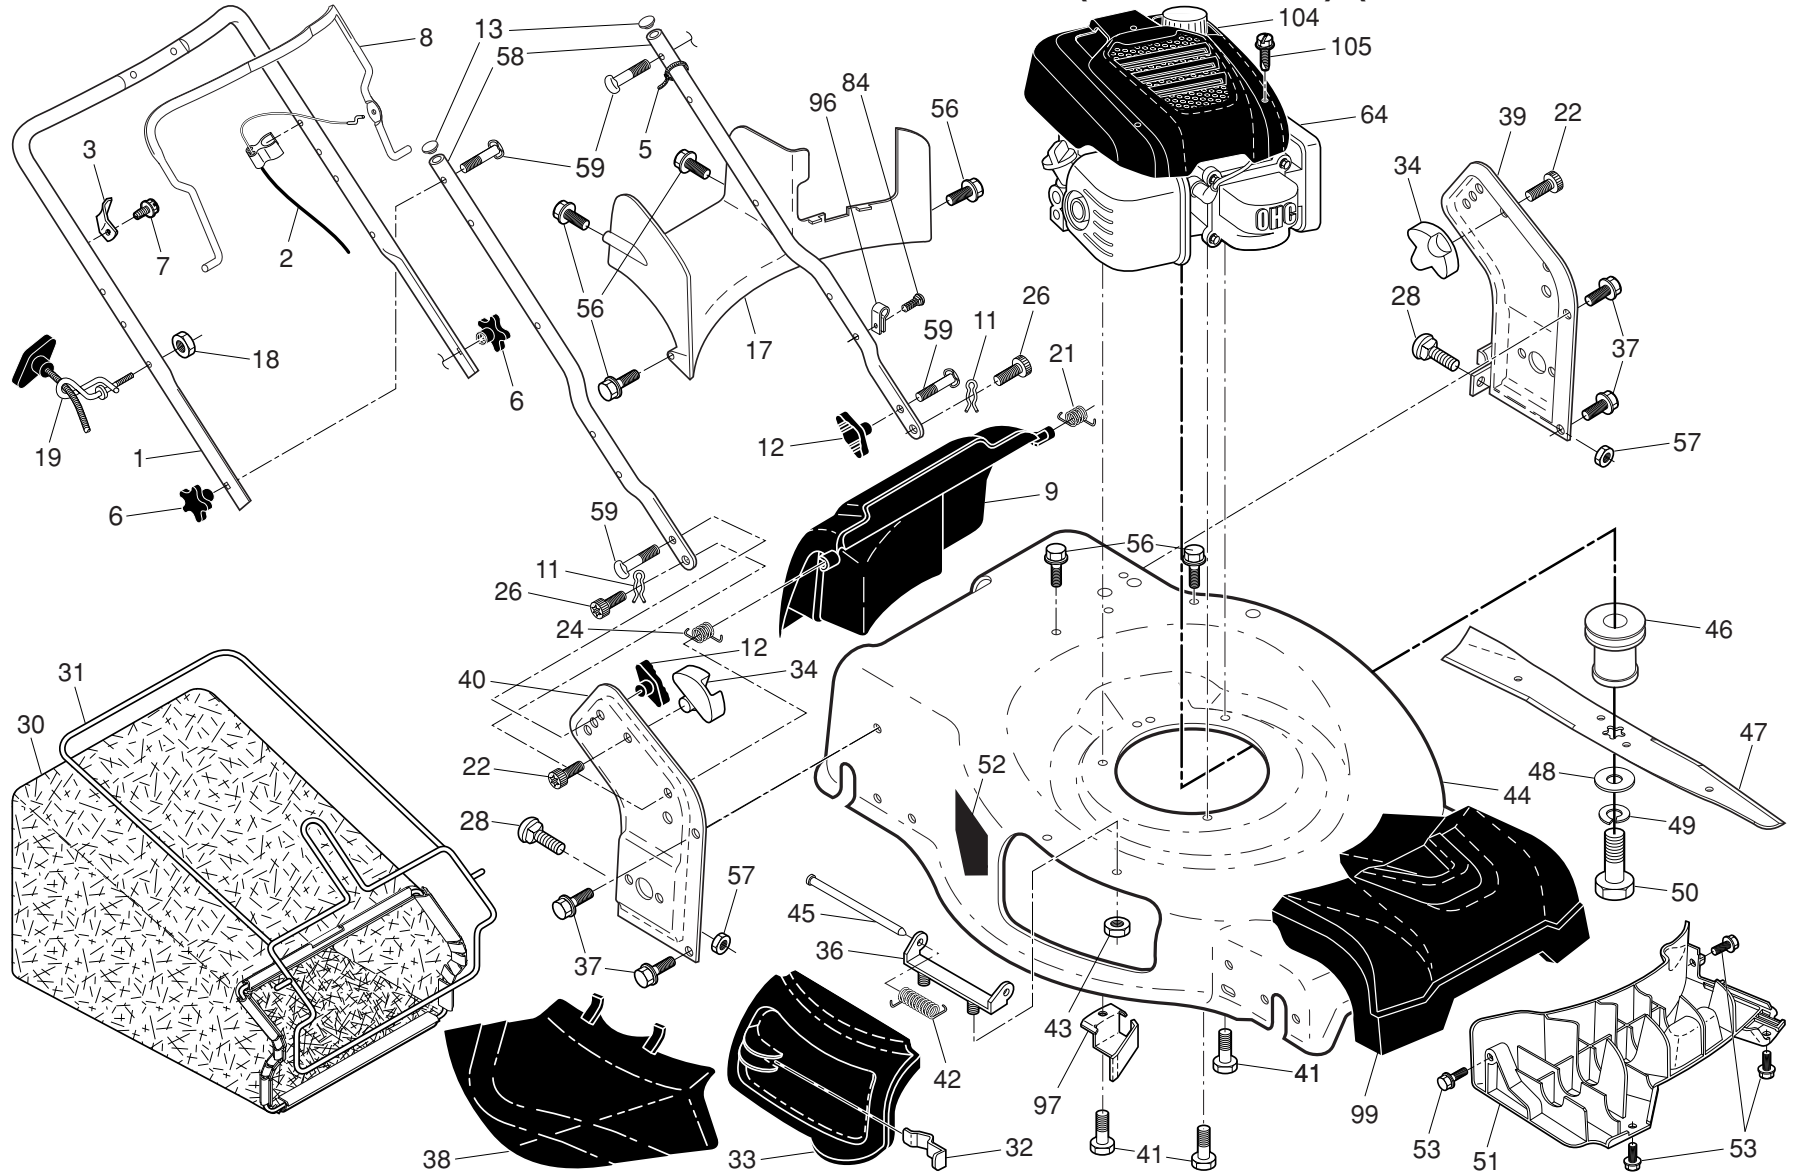

HUSQVARNA ROTARY LAWN MOWER - MODEL NO. LC56 (961 41 02-75) (MFG. ID. NO. 96141027500)

2

HUSQVARNA ROTARY LAWN MOWER - MODEL NO. LC56 (961 41 02-75) (MFG. ID. NO. 96141027500)

KEY NO.	PART NO.	DESCRIPTION	KEY NO.	PART NO.	DESCRIPTION	KEY NO.	PART NO.	DESCRIPTION
1	580 63 87-06	Upper Handle Assembly	34	532 43 81-34	Pivot Bracket	57	532 15 53-77	Nut, Hex
2	532 42 74-97	Cable, Engine Zone Control	36	532 17 57-35	Hinge Bracket Assembly	58	532 44 11-97	Lower Handle
3	532 43 00-34	Bracket, Upstop	37	817 00 05-10	Screw, Hex Head 1/4-20	59	532 19 15-74	Handle Bolt
6	532 18 23-98	Handle Knob, Star	38	532 42 61-29	Discharge Deflector	64	- - -	Engine, Honda, Model Number GCV160-LAOS3A (For engine service and replacement parts, call Honda at 1-800-426-7701)
7	532 17 88-48	Screw #10-16 x 5/8	39	581 35 37-02	Handle Bracket, LH			
8	580 84 91-02	Control Bar	40	581 35 36-02	Handle Bracket, RH			
9	532 43 13-91	Rear Door Assembly	41	532 15 04-06	Screw, Dogpoint 3/8-16 x 1-1/8			
11	532 42 55-75	Hairpin, Door/Handle Pivot	42	532 19 30-00	Spring, Torsion	84	532 42 81-24	Fastener, Push
12	532 19 19-38	Handle Knob, Standard	43	532 19 17-30	Nut, Hex, Nylock	96	532 19 79-91	Clip, Cable
13	532 43 75-16	Plug, Lower Handle Bar	44	581 70 83-07	Kit, Lawn Mower Housing	97	581 11 53-02	Belt Keeper
3	17	532 43 12-38	17	532 43 12-38	Rear Baffle	99	532 43 73-89	Front Shroud Assembly
18	532 13 20-04	Keps Locknut 1/4-20	45	532 17 56-50	Rod, Hinge	104	580 29 00-01	Engine Shroud
19	532 19 47-88	Rope Guide	46	581 09 85-01	Blade Adapter / Pulley	105	580 76 87-01	Mounting Screw, Engine Shroud
21	532 41 99-49	Spring, Rear Door, LH, Black	47	580 24 40-01	Blade, 22"	--	115 54 07-20	Operator's Manual, European
22	532 14 18-41	Screw, Panhead, Torx #20	48	532 85 10-74	Washer, Hardened	--	115 54 07-10	Operator's Manual, Scandinavian
24	532 41 99-48	Spring, Rear Door, RH, Grey	49	532 85 02-63	Washer, Helical	--	115 54 07-50	Operator's Manual, East Bloc
26	532 41 99-45	Screw, Rear Door / Handle Pivot	50	532 85 10-84	Screw, Machine, Hex Head 3/8-24 x 1-3/8 Grade 8	--	115 54 07-40	Operator's Manual, Baltic
28	872 25 05-05	Bolt, Carriage 5/16-18 x 5/8	51	581 23 89-01	Front Baffle			
30	580 94 34-05	Grassbag	52	532 40 47-63	Decal, Danger			
31	532 41 99-51	Frame, Grass Catcher	53	532 43 73-45	Screw			
32	532 44 11-92	Latch, Mulcher Door	56	817 41 13-12	Screw, Hex Washer Head #13 x 3/4			
33	532 41 99-27	Mulcher Door						

NOTE: All component dimensions given in U.S. inches. 1 inch = 25.4 mm. **IMPORTANT:** Use only Original Equipment Manufacturer (O.E.M.) replacement parts. Failure to do so could be hazardous, damage your lawn mower and void your warranty.