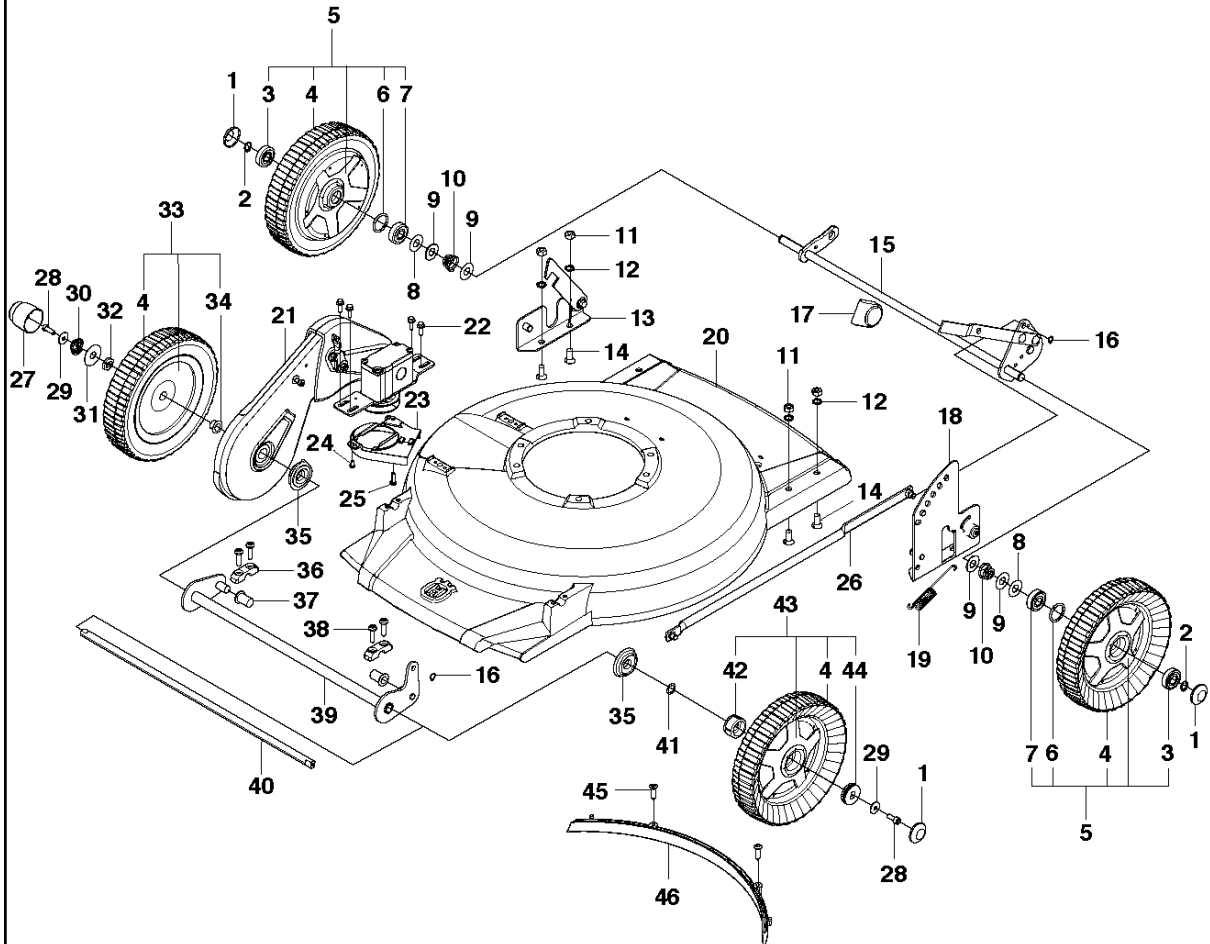

A WB 53S e, AUS/NZ
DECK

MOWER DECK / CUTTING DECK

WB53 Se, 966441002, 2013-02, AU, NZ

Ref	Part no.	Description	Remark	Qty	Kit
1	503 27 51-01	HUB CAP		3	
2	504 45 83-01	CIRCLIP		2	
3	502 88 27-01	BALL BEARING	6201-2RS/B9	2	5
4	510 10 96-01	TYRE		4	5, 33, 43
5	503 27 54-02	WHEEL ASSY		2	
6	504 46 18-01	SPACER RING		2	5
7	503 24 29-01	BALL BEARING	6201-2RS	2	5
8	504 45 76-01	WASHER		2	
9	504 45 73-01	WASHER		4	
10	503 33 30-01	SPRING		2	
11	731 23 18-01	HEXAGON NUT		4	
12	735 21 64-01	LOCK WASHER		4	
13	503 26 58-02	HANDLE SUPPORT ASSY		1	
14	504 45 70-01	SCREW SLCSFM		4	
15	503 25 81-01	REAR AXLE ASSY		1	
16	735 31 10-00	CIRCLIP		2	
17	504 46 47-01	KNOB		1	
18	503 24 90-02	INDEX PLATE ASSY		1	
19	503 25 76-01	SPRING		1	
20	505 43 72-02	CHASSIS		1	
21	578 26 66-02	GEAR BOX ASSY		1	
22	725 23 29-61	SCREW EHHFT		4	
23	522 54 63-01	BELT GUARD		1	
24	522 63 56-01	SCREW ITXPANM		1	
25	504 46 70-01	SCREW ITXPANM		1	
26	503 24 94-02	ROD ASSY		1	
27	504 46 51-01	HUB CAP		1	
28	504 45 67-01	SCREW IHSCM		2	
29	504 45 99-01	WASHER		2	
30	503 33 23-01	SPRING		1	
31	504 46 09-01	WASHER		1	
32	504 46 13-01	DRIVER		1	
33	503 31 74-02	WHEEL ASSY		1	
34	503 27 71-01	BUSHING		1	33
35	504 46 36-01	BUSHING		2	
36	504 46 38-02	BRACKET		2	
37	502 89 81-02	CASING		2	
38	504 45 71-01	SCREW ITXPANM		4	
39	503 26 92-01	FRONT AXLE		1	
40	502 87 38-01	DRIVE SHAFT		1	
41	504 45 98-01	WASHER		1	
42	503 27 64-01	BUSHING		1	43
43	503 27 55-02	WHEEL ASSY		1	
44	503 27 62-01	BUSHING		1	43
45	504 45 65-01	SCREW ITXPANT		2	
46	503 24 31-01	MULCH WALL		1	
47	579 73 39-01	DECAL		1	
48	574 20 78-01	LABEL		1	
49	513 99 61-00	DECAL		1