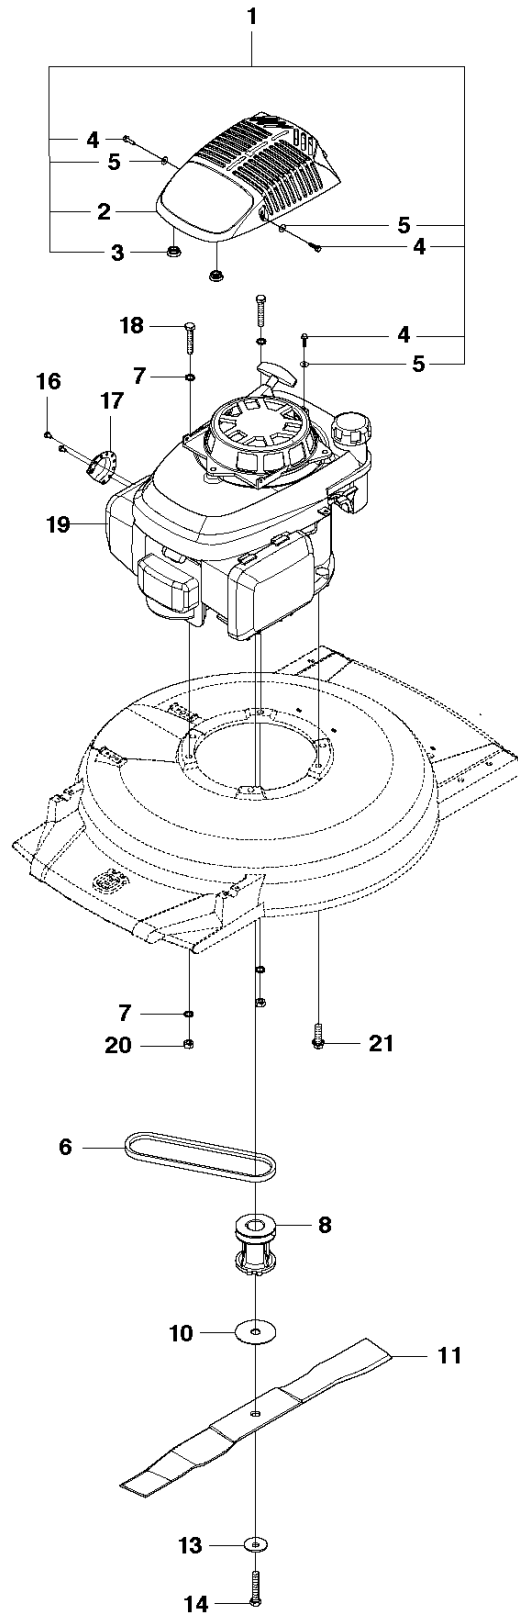

SPARE PARTS LIST

LAWN MOWERS: CONSUMER
WALK-BEHINDS

WB53 Se, 966441002, 2013-02, AU, NZ

D WB 53S e, AUS/NZ
ENGINE

ENGINE

WB53 Se, 966441002, 2013-02, AU, NZ

Ref	Part no.	Description	Remark	Qty	Kit
1	581 66 24-01	ENGINE COVER		1	
2	575 68 80-01	ENGINE COVER		1	1
3	538 24 26-49	RUBBER CAP		2	1
4	525 43 31-01	SCREW		3	1
5	531 20 71-70	WASHER		3	1
6	502 94 53-02	V-BELT	Kit: 5254776-01 (Belt with shell)	1	
7	735 21 64-01	LOCK WASHER		4	
8	502 87 22-01	BLADE SUPPORT		1	
10	503 25 94-01	WASHER		1	
11	502 88 14-01	MOWER BLADE		1	
13	503 33 25-01	SPRING		1	
14	504 45 64-02	SCREW EHHU		1	
15	577 67 03-03	DECAL		1	
16	502 88 32-01	SCREW EHHFT		2	
17	502 88 05-01	DEFLECTOR		1	
18	725 24 60-71	SCREW EHHM		2	
19	.	TBD	GCV160E S4-H4-SD	1	
20	731 23 18-01	HEXAGON NUT		2	
21	502 88 29-01	SCREW		1	

C WB 53S e, AUS/NZ
HANDLE

HANDLE

WB53 Se, 966441002, 2013-02, AU, NZ

Ref	Part no.	Description	Remark	Qty	Kit
1	503 31 11-02	BAIL ARM ASSY		1	
2	576 64 19-01	HANDLE GRIP		1	
3	503 32 09-01	BUSHING		1	
4	734 18 20-51	WASHER		1	
5	725 23 81-51	SCREW EHHM		1	
7	732 25 16-01	HEXAGON LOCKING NUT		1	
8	503 31 12-01	CABLE		1	
9	502 90 64-04	HANDLE ASSY		1	
10	579 14 37-02	CONTROL		1	
12	504 46 15-01	SCREW CRPANM		4	
13	503 31 17-02	PLATE		1	
14	502 90 35-02	HANDLE ASSY		1	
15	731 23 18-01	HEXAGON NUT		4	
16	735 21 64-01	LOCK WASHER		4	
17	503 31 25-01	ANTI-VIBRATION MOUNT		4	
18	503 29 83-01	LEVER ASSY		1	
19	504 45 73-01	WASHER		1	
20	727 65 43-51	SCREW RSQM		1	21
21	502 89 17-02	HANDLE ASSY		1	
22	504 46 45-02	ADJUSTING WHEEL		2	
23	735 31 12-00	CIRCLIP		2	