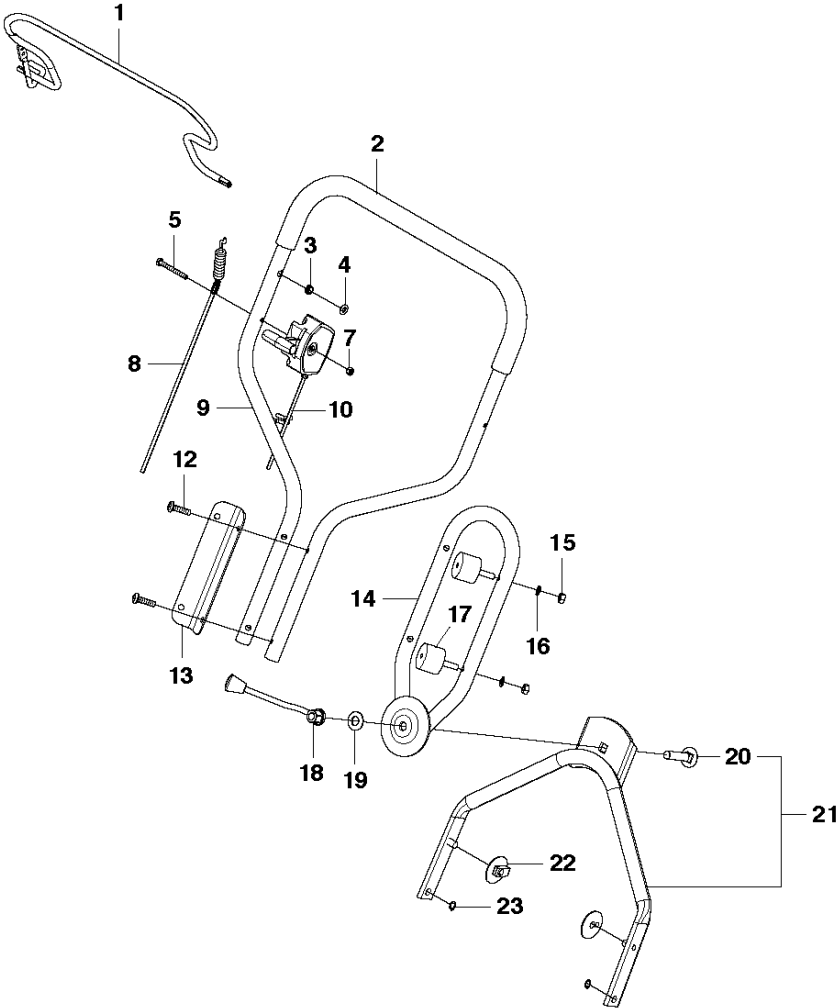

C WB 53S e, AUS/NZ
HANDLE

HANDLE

WB53 Se, 966441002, 2013-02, AU, NZ

Ref	Part no.	Description	Remark	Qty	Kit
1	503 31 11-02	BAIL ARM ASSY		1	
2	576 64 19-01	HANDLE GRIP		1	
3	503 32 09-01	BUSHING		1	
4	734 18 20-51	WASHER		1	
5	725 23 81-51	SCREW EHHM		1	
7	732 25 16-01	HEXAGON LOCKING NUT		1	
8	503 31 12-01	CABLE		1	
9	502 90 64-04	HANDLE ASSY		1	
10	579 14 37-02	CONTROL		1	
12	504 46 15-01	SCREW CRPANM		4	
13	503 31 17-02	PLATE		1	
14	502 90 35-02	HANDLE ASSY		1	
15	731 23 18-01	HEXAGON NUT		4	
16	735 21 64-01	LOCK WASHER		4	
17	503 31 25-01	ANTI-VIBRATION MOUNT		4	
18	503 29 83-01	LEVER ASSY		1	
19	504 45 73-01	WASHER		1	
20	727 65 43-51	SCREW RSQM		1	21
21	502 89 17-02	HANDLE ASSY		1	
22	504 46 45-02	ADJUSTING WHEEL		2	
23	735 31 12-00	CIRCLIP		2