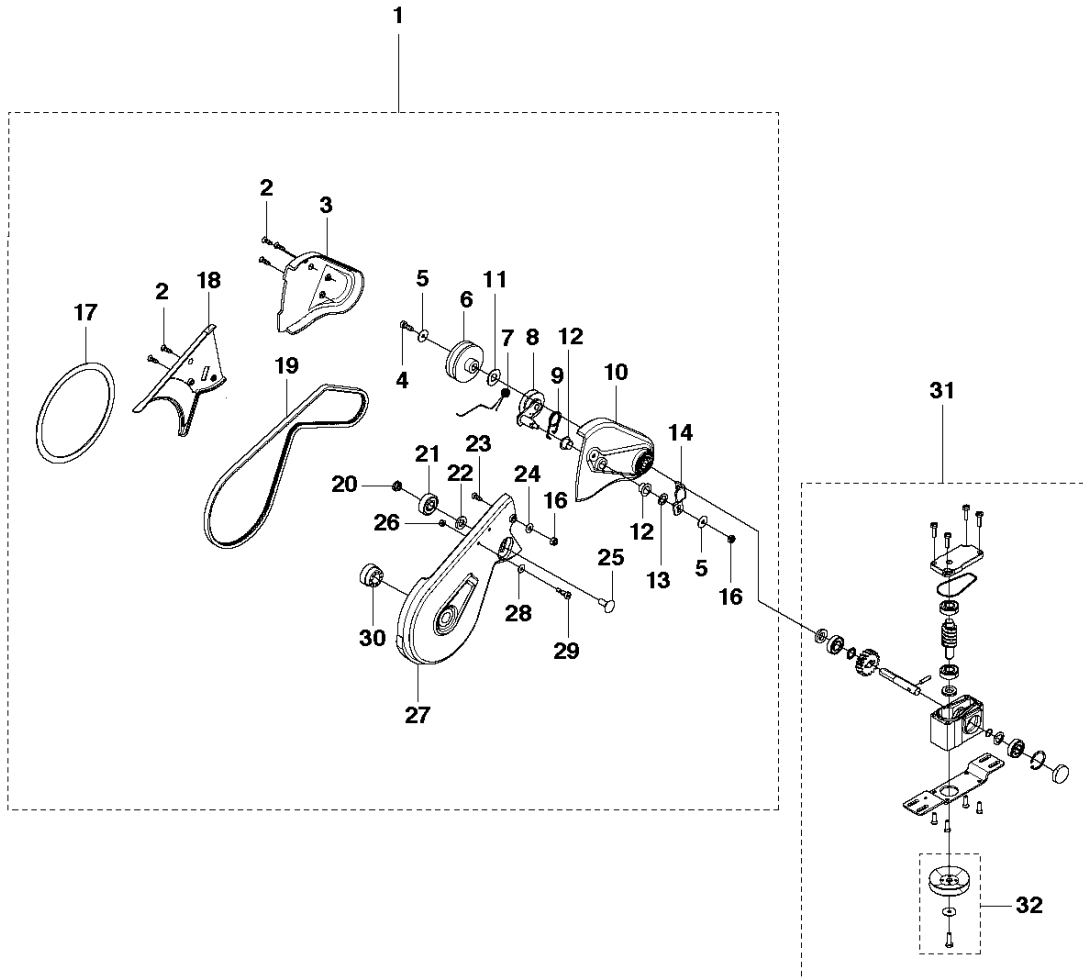

SPARE PARTS LIST

LAWN MOWERS: CONSUMER
WALK-BEHINDS

WB53 Se, 966441002, 2013-02, AU, NZ

D WB 53S e, AUS/NZ
ENGINE

ENGINE

WB53 Se, 966441002, 2013-02, AU, NZ

Ref	Part no.	Description	Remark	Qty	Kit
1	581 66 24-01	ENGINE COVER		1	
2	575 68 80-01	ENGINE COVER		1	1
3	538 24 26-49	RUBBER CAP		2	1
4	525 43 31-01	SCREW		3	1
5	531 20 71-70	WASHER		3	1
6	502 94 53-02	V-BELT	Kit: 5254776-01 (Belt with shell)	1	
7	735 21 64-01	LOCK WASHER		4	
8	502 87 22-01	BLADE SUPPORT		1	
10	503 25 94-01	WASHER		1	
11	502 88 14-01	MOWER BLADE		1	
13	503 33 25-01	SPRING		1	
14	504 45 64-02	SCREW EHHU		1	
15	577 67 03-03	DECAL		1	
16	502 88 32-01	SCREW EHHFT		2	
17	502 88 05-01	DEFLECTOR		1	
18	725 24 60-71	SCREW EHHM		2	
19	.	TBD	GCV160E S4-H4-SD	1	
20	731 23 18-01	HEXAGON NUT		2	
21	502 88 29-01	SCREW		1	

B GEAR
Mulch

GEAR BOX

WB53 Se, 966441002, 2013-02, AU, NZ

Ref	Part no.	Description	Remark	Qty	Kit
1	585 19 26-02	TRANSMISSION KIT		1	
2	578 97 60-01	SCREW ITPANTT		5	1
3	578 26 55-02	COVER		1	1
4	504 45 67-01	SCREW IHSCM		1	1
5	734 18 13-51	WASHER		2	1
6	578 77 11-01	PULLEY		1	1
7	502 88 03-01	SPRING		1	1
8	503 32 32-01	PULLEY ASSY		1	1
9	503 32 66-01	SPRING		1	1
10	578 34 28-02	HOUSING ASSY		1	1
11	504 45 73-01	WASHER		1	1
12	503 27 71-01	BUSHING		2	1
13	504 46 08-01	WASHER		1	1
14	578 89 91-01	LEVER		1	1
16	732 25 16-01	HEXAGON LOCKING NUT		2	1
17	578 26 56-01	SEALING RING		1	1
18	578 26 54-02	COVER		1	1
19	580 79 40-01	V-BELT	Kit: 5254799-01 (Belt with shell)	1	1
20	503 31 76-01	BARREL NUT		1	1
21	738 22 01-19	BALL BEARING	6201-2RS1	1	1
22	504 46 06-01	WASHER		1	1
23	725 63 69-51	SCREW IHCSFM		1	1
24	503 32 40-01	SPRING		1	1
25	727 64 51-51	SCREW RSQM		1	1
26	732 25 14-01	HEXAGON LOCKING NUT		1	1
27	578 26 52-02	HOUSING		1	1
28	504 45 60-01	WASHER, 5X13X1		1	1
29	504 46 19-01	SCREW IHSCM		1	1
30	503 32 44-01	BUSHING		1	1
31	503 32 81-04	WORM GEAR ASSY		1	
32	585 40 06-01	PULLEY KIT		1	31