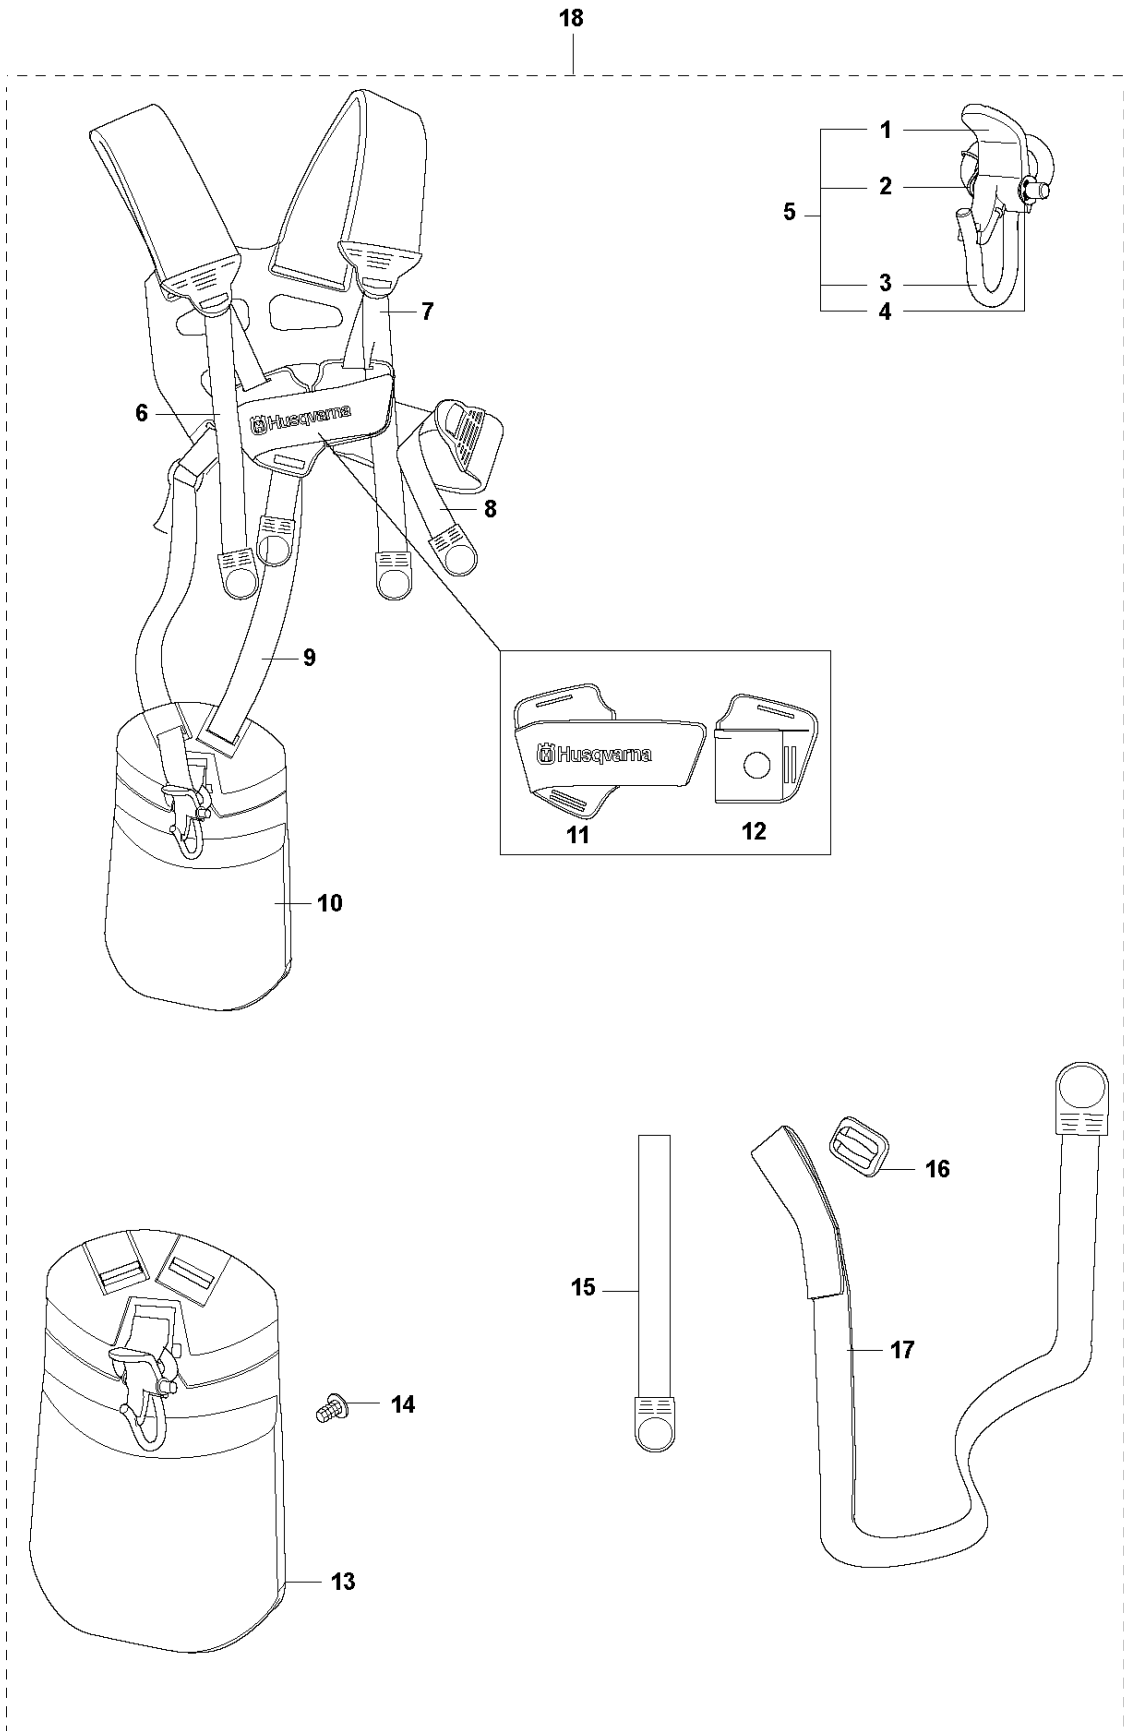

V 333R, 333RJ
335FR, 335LS, 335Lx, 335RJx, 335Rx.
HARNESS

HARNESS

335 LS from 2014-12 -

Ref	Part No	Description	Remark	QTY	KIT
1	502 02 30-02	HARNESS		1	5
2	586 34 10-01	SPRING		1	5
3	502 02 29-02	HARNESS		1	5
4	735 31 09-20	HARNESS		1	5
5	502 02 28-05	WELT HOOK		1	
6	503 99 61-01	HARNESS		1	
7	503 99 61-01	HARNESS		1	
8	503 99 61-01	HARNESS		1	
9	503 99 61-03	BAND		1	
10	537 27 59-01	HIP PAD		1	
11	537 28 84-01	FRONT PIECE		1	
12	537 28 83-01	FRONT PIECE		1	
13	537 27 59-01	HIP PAD		1	
14	537 17 54-01	HARNESS		3	
15	503 99 61-01	HARNESS		3	
16	537 11 35-01	RETAINER		1	
17	503 99 61-03	BAND		1	
18	537 27 57-02	HARNESS	Duo Balance	1	
18	537 27 57-04	HARNESS	Duo Balance US	1