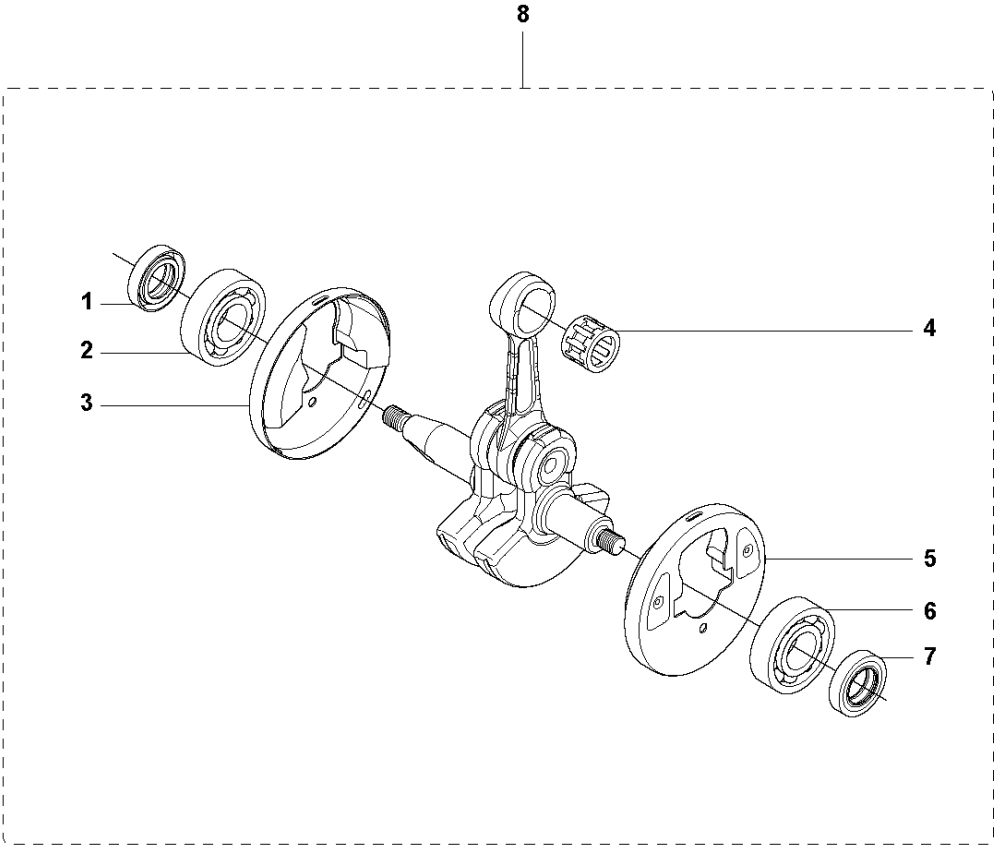

Q 333R, 333RJ
335FR, 335LS, 335Lx, 335RJx, 335Rx.
CRANK SHAFT

CRANKSHAFT

335 LS from 2014-12 -

Ref	Part No	Description	Remark	QTY	KIT
1	503 26 02-02	SEALING RING		1	8
2	738 21 01-10	BALL BEARING		1	8
3	537 29 76-01	CUP		1	8
4	503 41 41-01	NEEDLE BEARING		1	8
5	537 29 76-01	CUP		1	8
6	738 21 01-10	BALL BEARING		1	8
7	503 26 02-02	SEALING RING		1	8
8	544 03 90-01	CRANKSHAFT ASSY		1