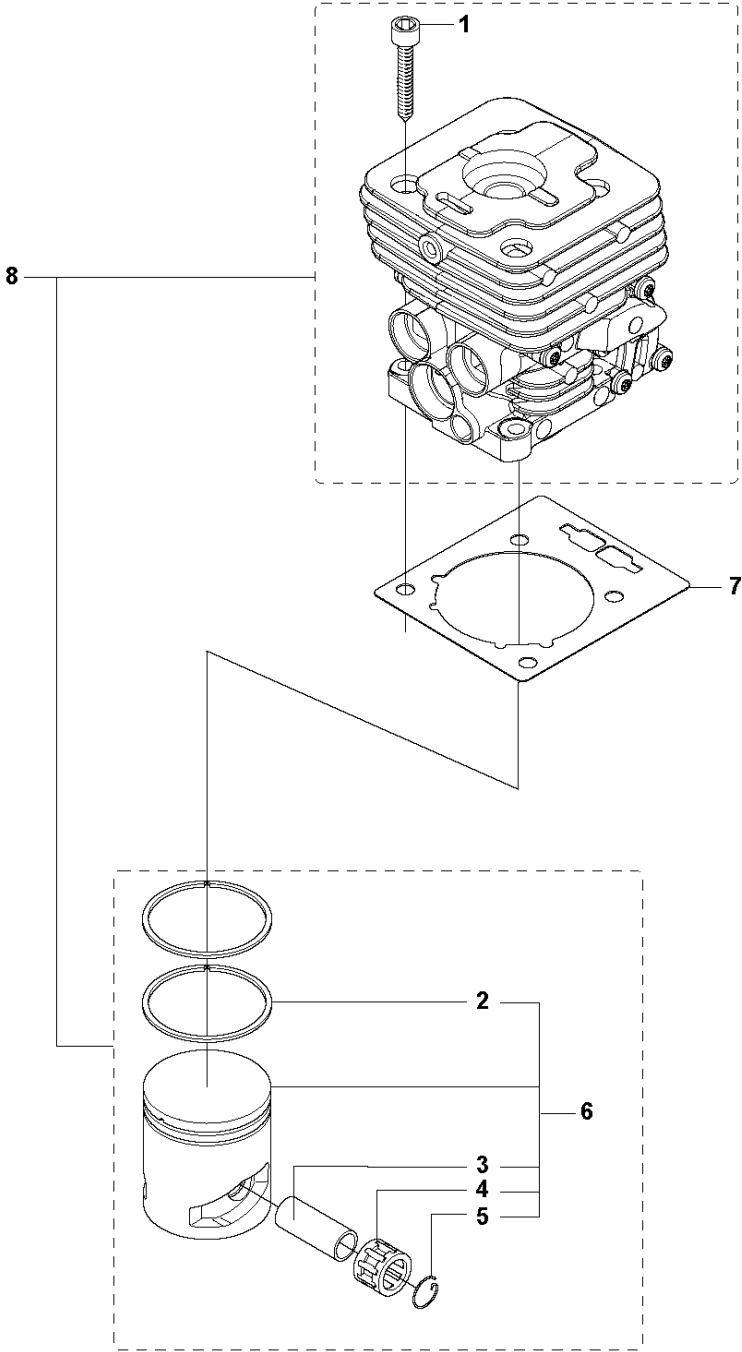

P 333R, 333RJ
335FR, 335LS, 335Lx, 335RJx, 335Rx.
CYLINDER PISTON

CYLINDER PISTON

335 LS from 2014-12 -

Ref	Part No	Description	Remark	QTY	KIT
1	503 20 08-23	SCREW IHSCM		4	8
2	503 28 90-54	PISTON RING		2	6,8
3	503 28 91-19	PISTON PIN		1	6,8
4	503 41 41-01	NEEDLE BEARING		1	6,8
5	737 44 10-00	SNAP RING		2	6,8
6	585 99 83-02	PISTON ASSY		1	8
7	537 33 30-01	GASKET		1	
8	544 40 06-01	CYLINDER ASSY	Ø = 38mm. 574 36 43-01	1