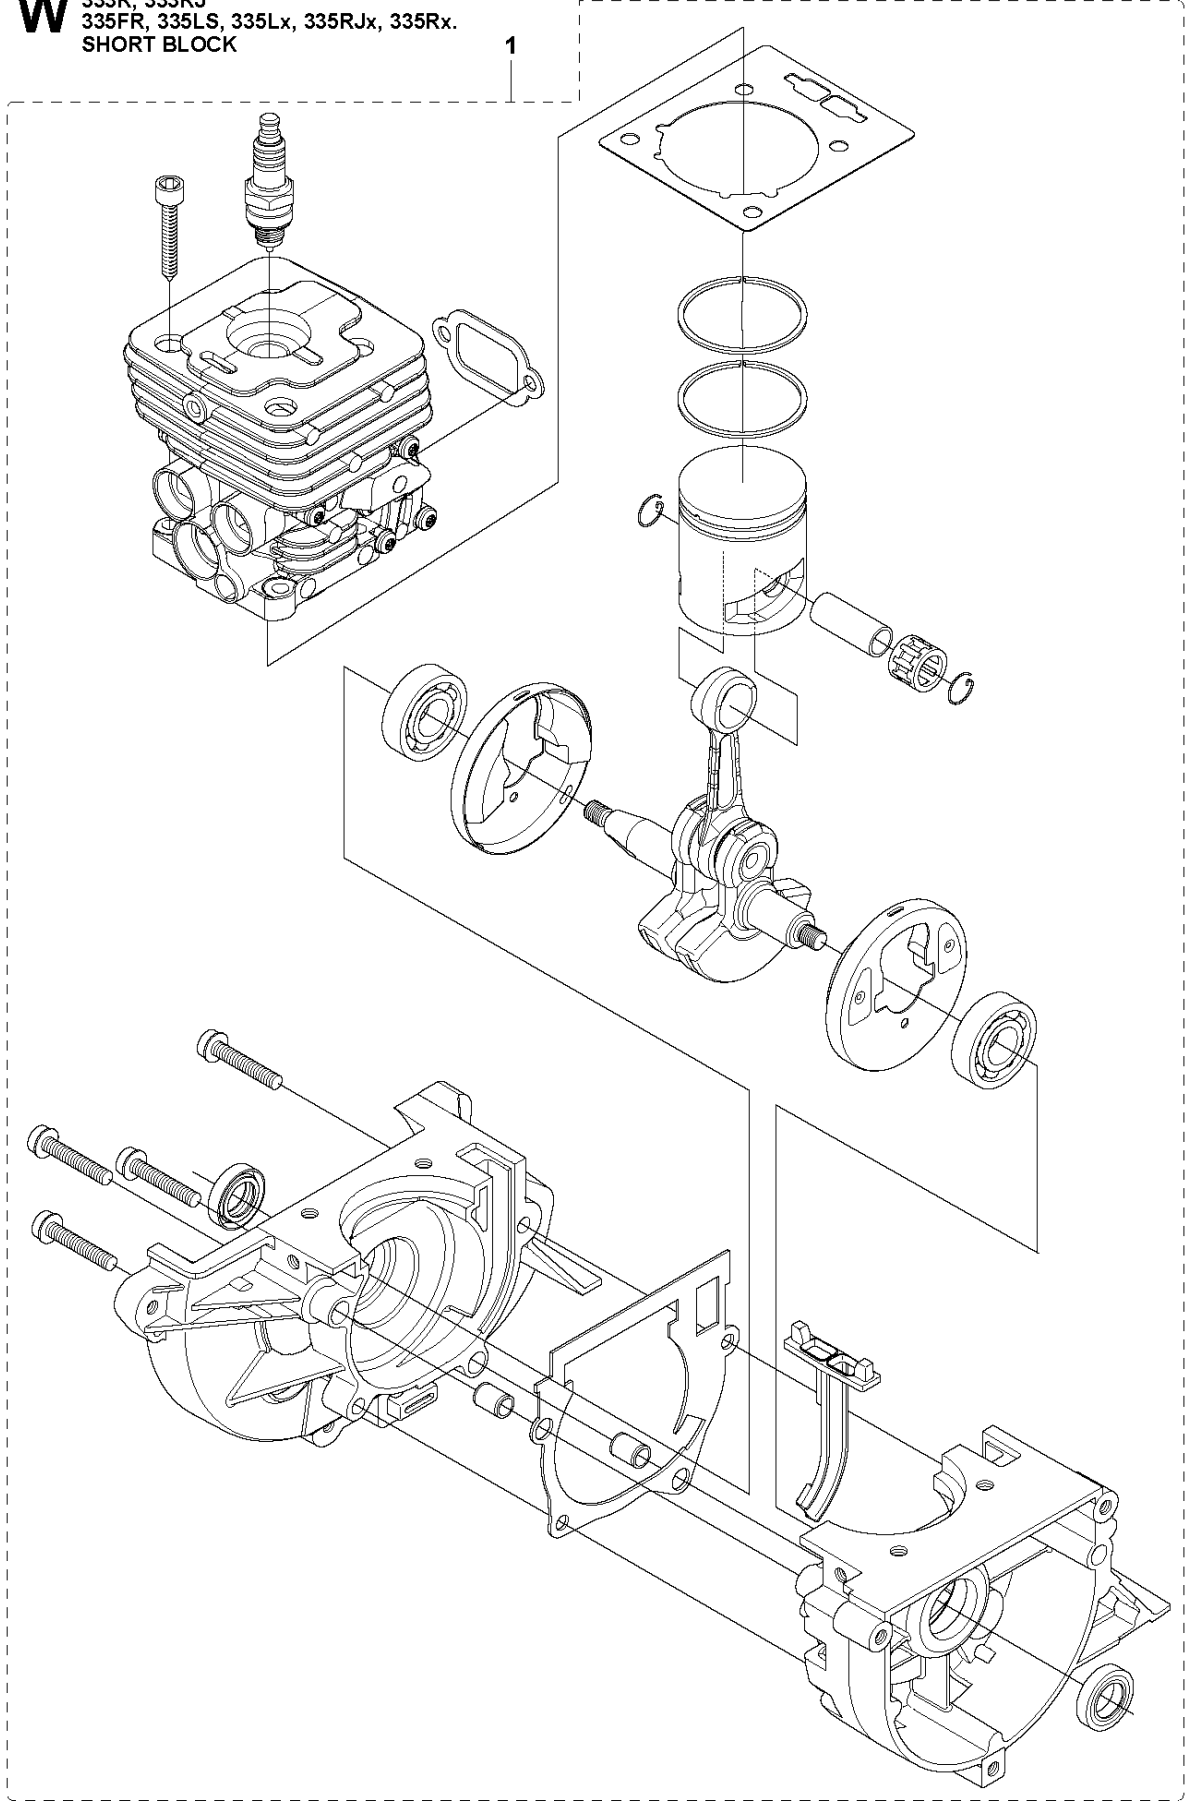

SHAFT & SUSPENSION

335 LS from 2014-12 -

Ref	Part No	Description	Remark	QTY KIT
1	544 10 18-01	SLEEVE	333RJ, 335RJx, 335Lx, 335LS	1
2	537 18 26-10	TUBE	Ø = 24mm, L = 330mm	1
3	537 33 44-02	SPACER		1
4	544 25 40-01	SCREW		1
5	537 36 02-01	SPACER		1
6	537 21 41-02	TUBE	Ø = 28mm, L = 1152mm	1
7	537 31 39-02	GUIDE	Ø = 9mm, L = 1115mm	1
8	537 35 52-01	DRIVE SHAFT	Ø = 8mm, L = 1527mm	1
9	537 29 48-01	LABEL		1

W 333R, 333RJ
335FR, 335LS, 335Lx, 335RJx, 335Rx.
SHORT BLOCK

1