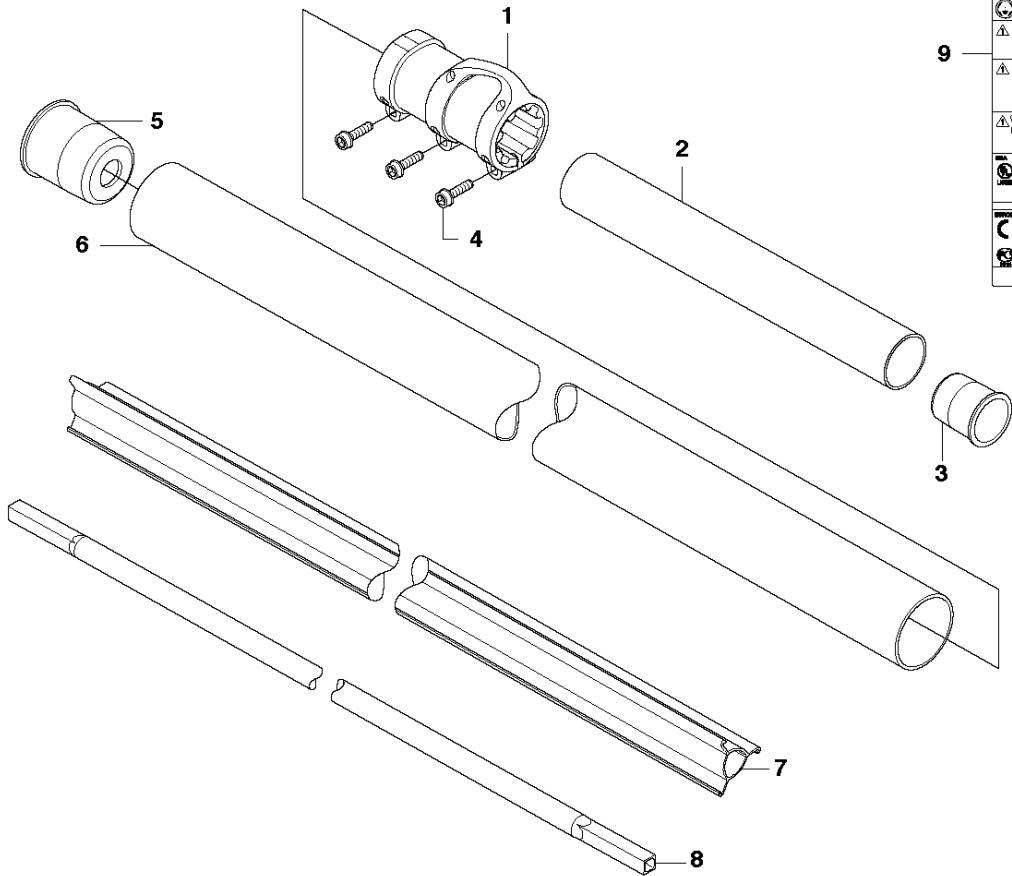

B2 333RJ, 335LS, 335LX, 335RJX
SHAFT & SUSPENSION

A vertical column of safety and regulatory icons. From top to bottom, the icons include: a warning symbol (triangle with exclamation mark), a prohibition symbol (circle with slash), a mandatory symbol (circle with checkmark), a CE mark, a recycling symbol, and a downward-pointing arrow.