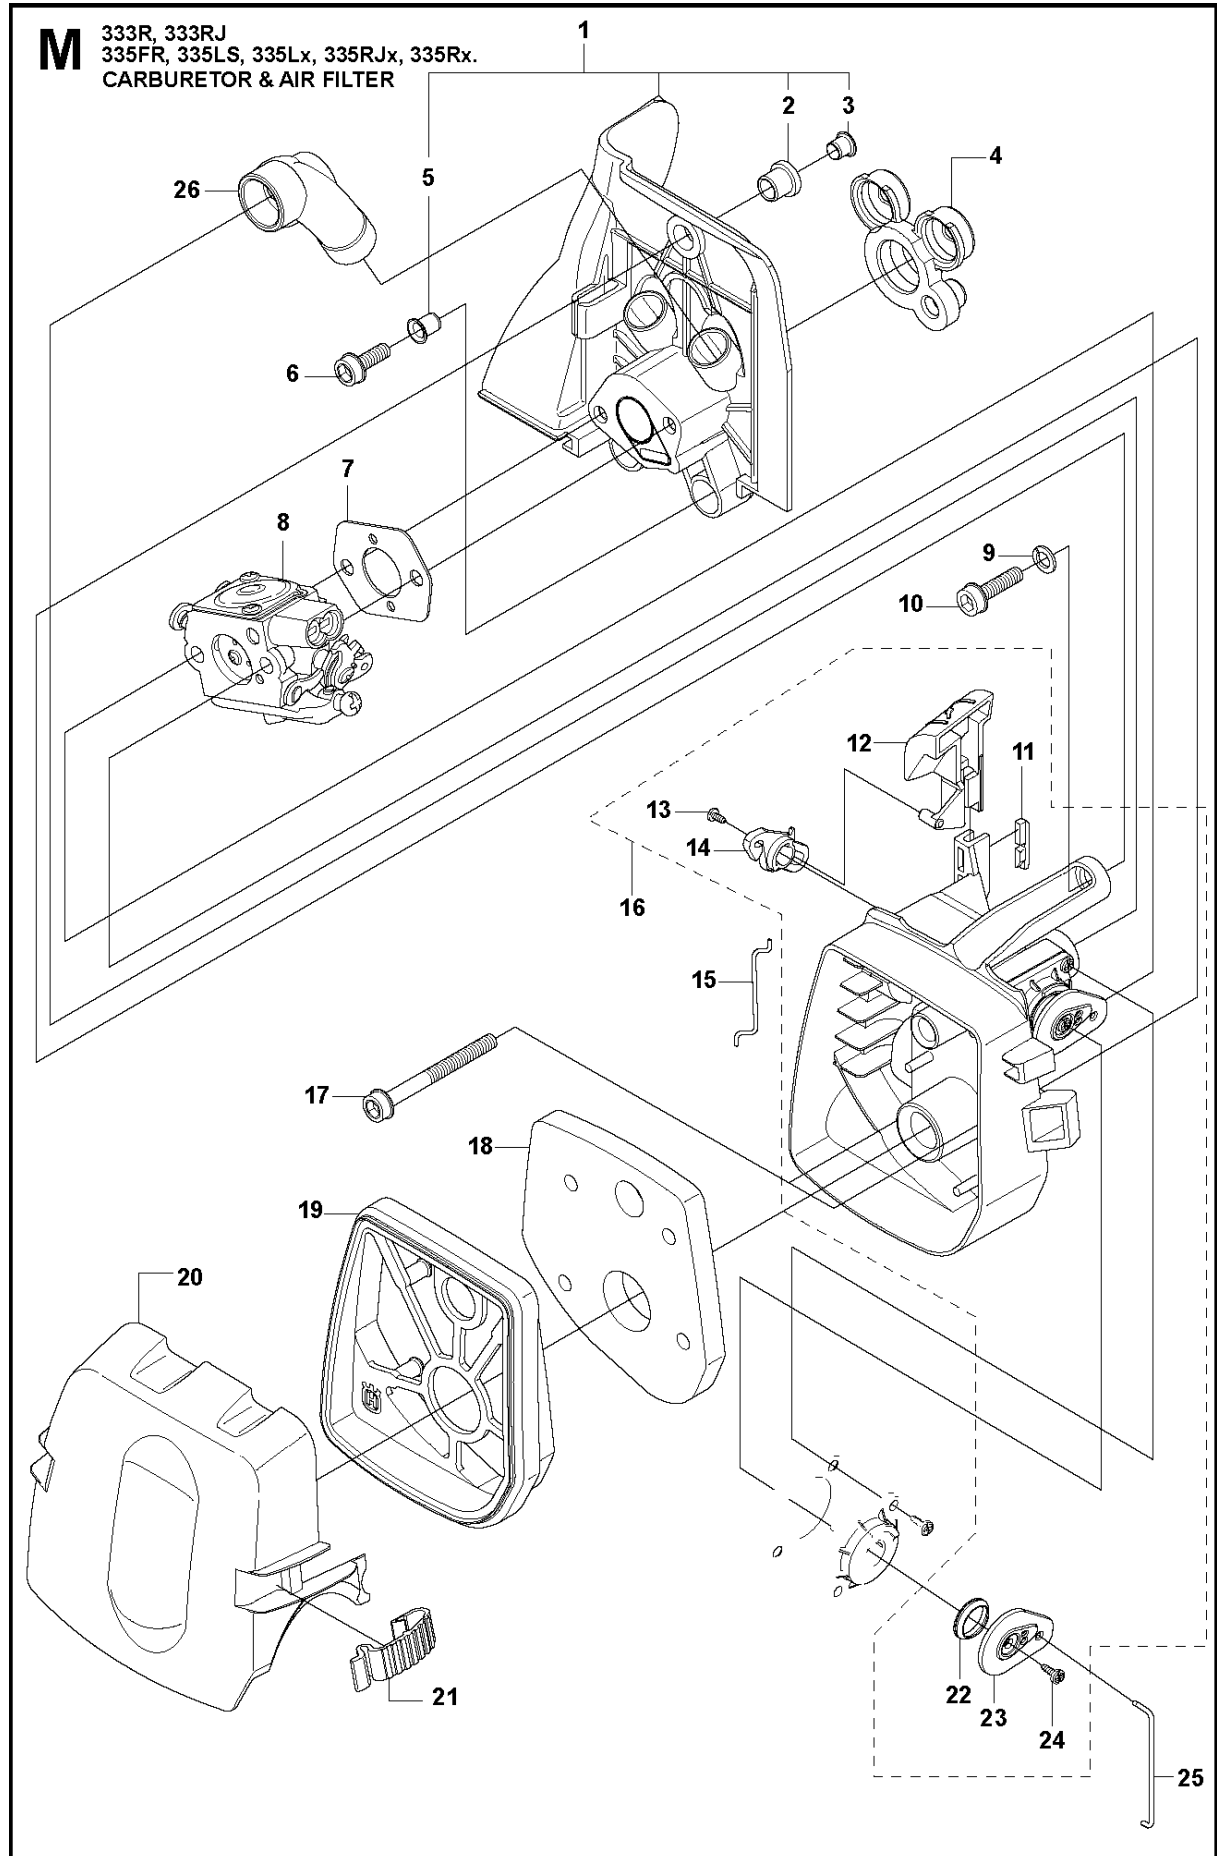

CARBURETOR & AIR FILTER

335 LS from 2014-12 -

Ref	Part No	Description	Remark	QTY	KIT
1	537 37 12-01	INSULATION WALL		1	
2	537 37 11-01	SLEEVE		1	1
3	544 01 91-01	TUBULAR RIVET		1	1
4	537 33 43-01	INLET PIPE		1	
5	537 37 38-03	TUBULAR RIVET		2	1
6	503 20 03-16	SCREW IHSCFM		2	
7	503 49 71-01	GASKET		1	
8	581 16 75-01	CARBURETTOR		1	
9	503 23 10-06	WASHER		1	
10	503 20 03-20	SCREW IHSCFM		1	
11	544 02 58-01	BAR		1	16
12	537 33 71-01	CHOKE CONTROL		1	16
13	503 21 29-06	SCREW CCRPANT		1	16
14	537 35 58-01	LEVER		1	16
15	544 37 27-01	SLEEVING BRACKET		1	
16	537 31 41-01	FILTER HOLDER		1	
17	503 21 75-50	SCREW IHSCFT		2	
18	537 33 72-01	FILTER		1	
19	537 31 42-01	FRAME		1	
20	537 31 44-01	FILTER COVER		1	
21	537 38 72-01	SNAP		2	
22	544 01 47-01	BELLOWS		1	16
23	544 01 46-01	LEVER		1	16
24	503 21 29-06	SCREW CCRPANT		1	16
25	537 34 90-01	LEVER		1	
26	537 34 13-01	AIR DUCT		1