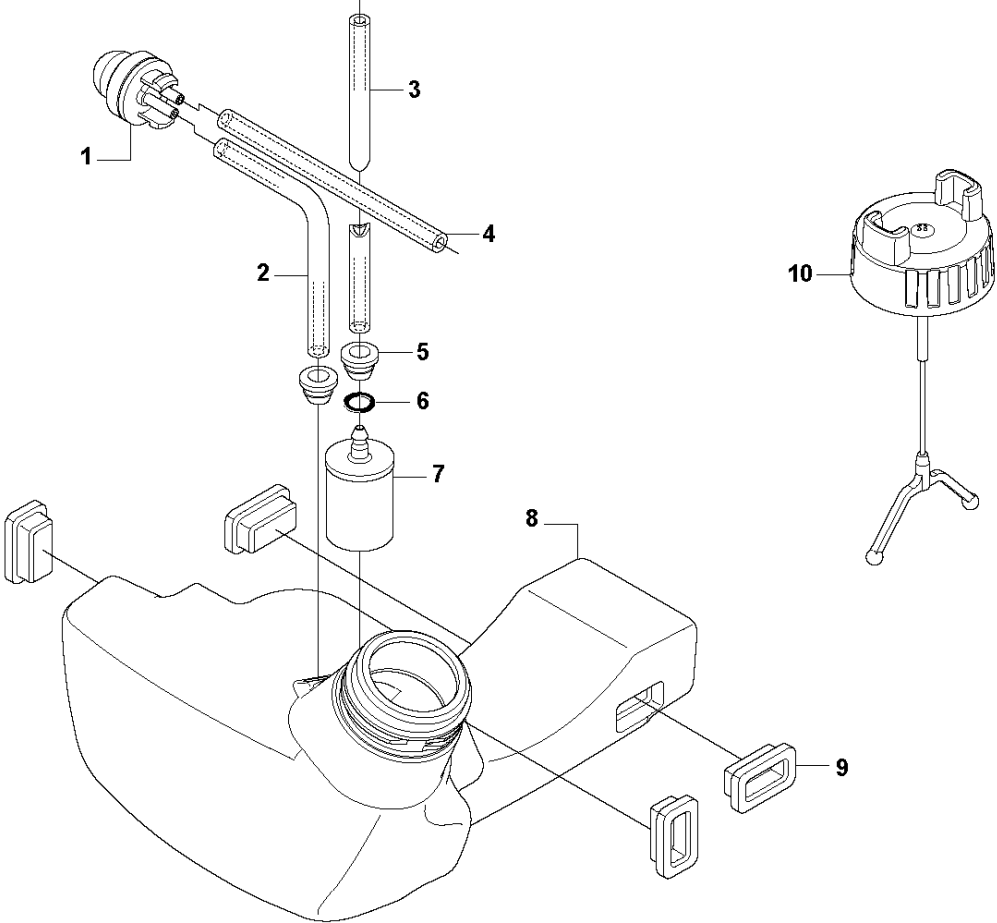

L 333R, 333RJ
335FR, 335LS, 335Lx, 335RJx, 335Rx.
FUEL TANK

FUEL TANK

335 LS from 2014-12 -

Ref	Part No	Description	Remark	QTY KIT
1	503 93 66-01	PRIMER HOUSING		1
2	537 04 24-12	FUEL HOSE		1
3	537 05 23-01	FUEL HOSE		1
4	537 04 24-12	FUEL HOSE		1
5	503 73 58-01	BUSHING		2
6	537 18 49-01	O-RING		1
7	503 44 32-01	FILTER		1
8	544 32 88-01	TANK ASSY		1
9	503 91 10-01	SUSPENSION		4
10	503 91 18-02	TANK CAP		1