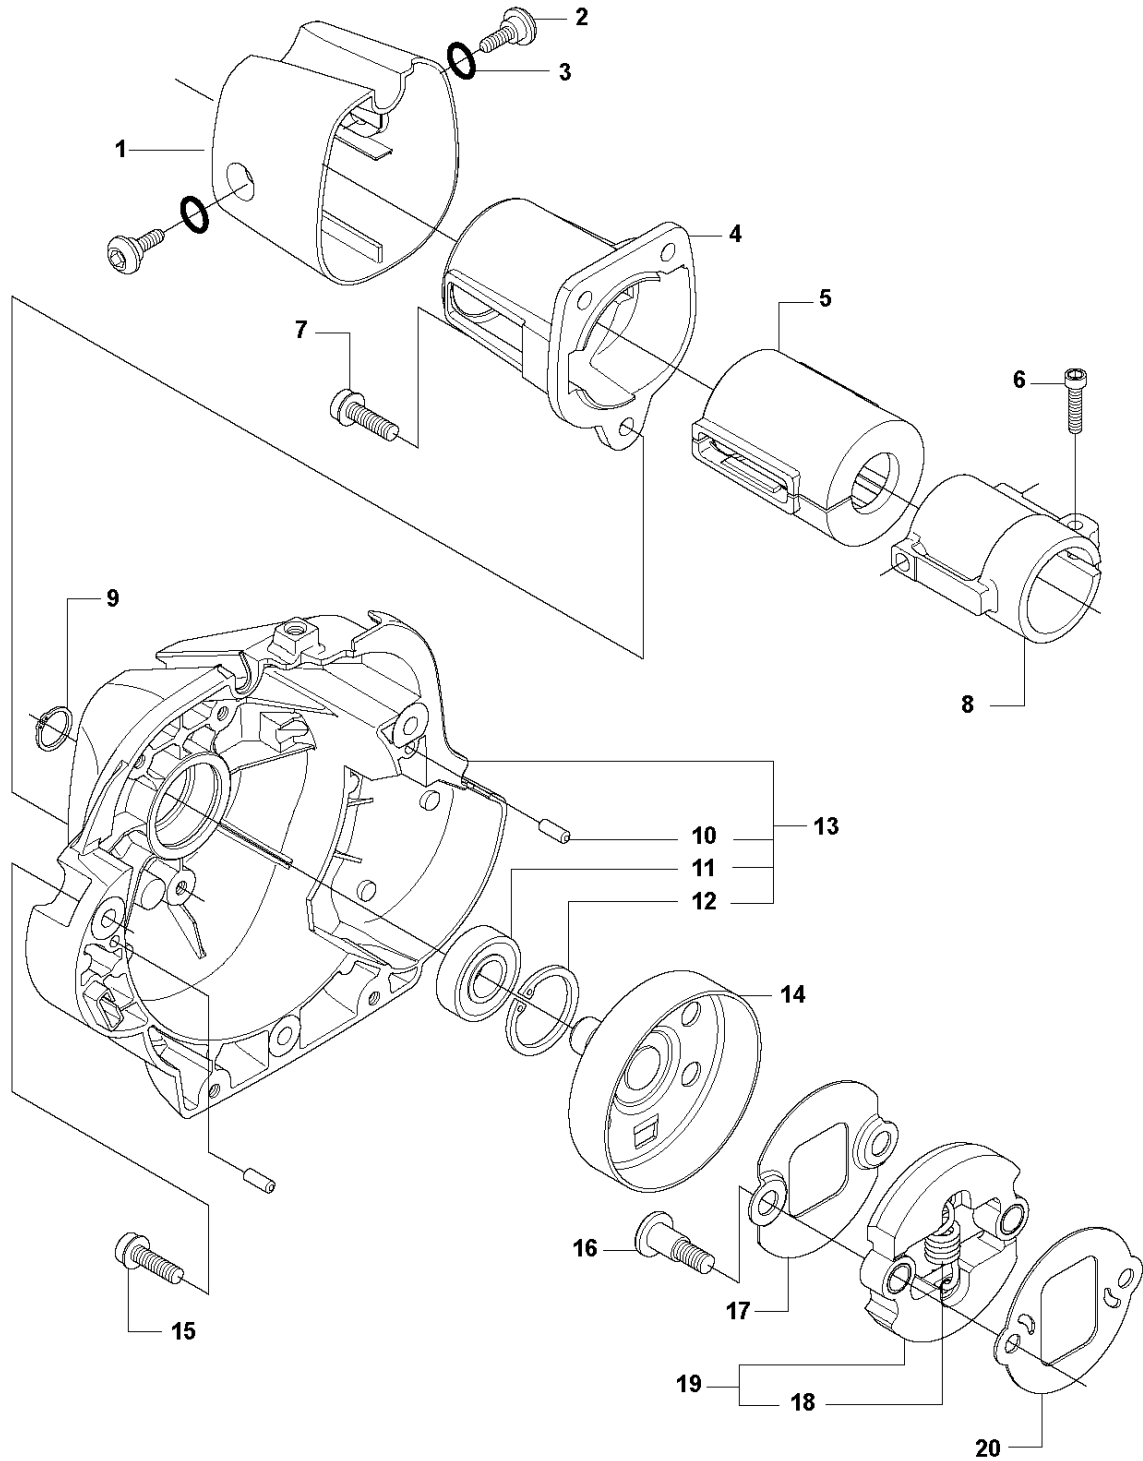

G 333R, 333RJ
335FR, 335LS, 335Lx, 335RJx, 335Rx.
CLUTCH & CLUTCH COVER

CLUTCH

335 LS from 2014-12 -

Ref	Part No	Description	Remark	QTY	KIT
1	544 11 97-01	COVER	333RJ, 335RJx, 335Lx, 335LS	1	
1	537 32 61-01	COVER	333R, 335Rx, 335FR	1	
2	503 96 13-01	SCREW		2	
3	740 42 06-00	O-RING		2	
4	537 31 00-01	COVER		1	
5	537 32 27-01	ANTIVIBRATION ELEMENT		1	
6	725 53 33-55	SCREW IHSCM		1	
7	503 20 03-20	SCREW IHSCFM		3	
8	537 31 01-01	COMPRESSION SLEEVE	333R, 335Rx, 335FR	1	
8	537 31 01-02	COMPRESSION SLEEVE	333RJ, 335RJx, 335Lx, 335LS	1	
9	735 31 14-00	CIRCLIP		1	
10	503 24 07-02	PARALLEL PIN		2	13
11	738 21 01-04	BALL BEARING		1	13
12	735 31 28-10	CIRCLIP		1	13
13	537 30 29-01	CLUTCH COVER		1	
14	537 35 29-01	CLUTCH DRUM		1	
15	503 20 03-20	SCREW IHSCFM		3	
16	537 41 81-01	SCREW		2	
17	537 41 57-01	WASHER		1	
18	537 42 72-01	SPRING		1	19
19	537 34 04-01	CLUTCH		1	
20	537 04 68-01	WASHER		1