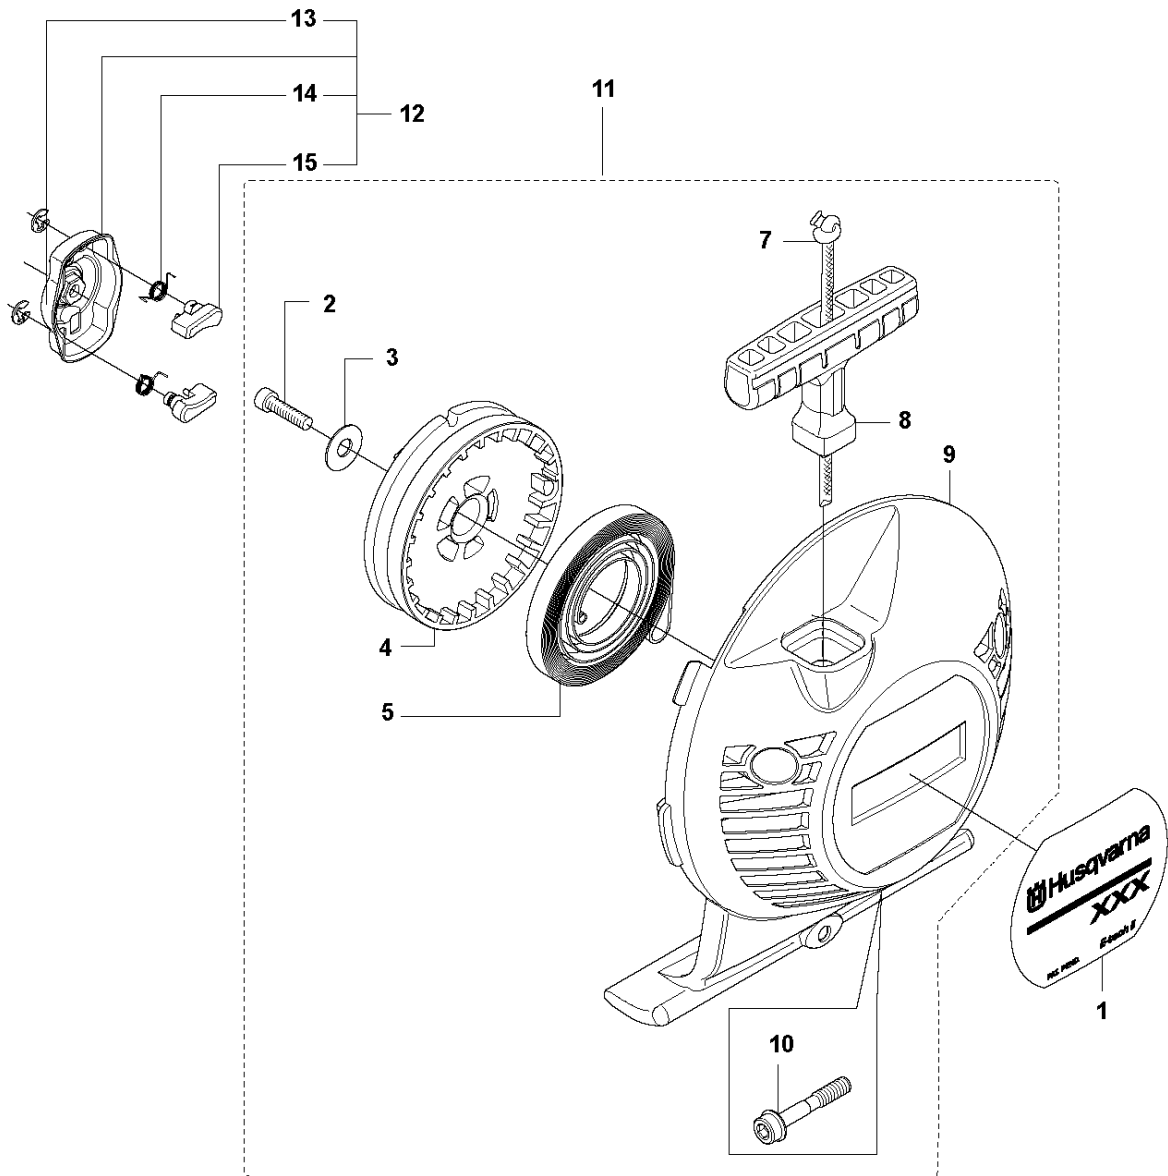

K2 333R, 333RJ
335FR, 335LS, 335Lx, 335RJx, 335Rx.
STARTER

STARTER

335 LS from 2014-12 -

Ref	Part No	Description	Remark	QTY KIT	
1	537 32 24-05	LABEL	333R	1	
1	537 32 24-06	LABEL	335Rx	1	
1	537 32 24-09	LABEL	335FR	1	
1	537 32 24-08	LABEL	335LS	1	
2	503 21 79-20	SCREW IH SCT		1	11
3	535 07 23-01	WASHER		1	11
4	537 32 50-02	STARTER PULLEY		1	11
5	503 85 99-01	RECOIL SPRING		1	11
7	505 30 51-25	STARTER CORD		1	11
8	503 54 39-01	STARTER HANDLE		1	11
9	544 10 25-02	STARTER	Spare part incl. Screws Pos. 10	1	11
10	573 99 43-05	SCREW IH SCFMO	Captive screws	3	9, 11
11	537 21 47-07	STARTER ASSY		1