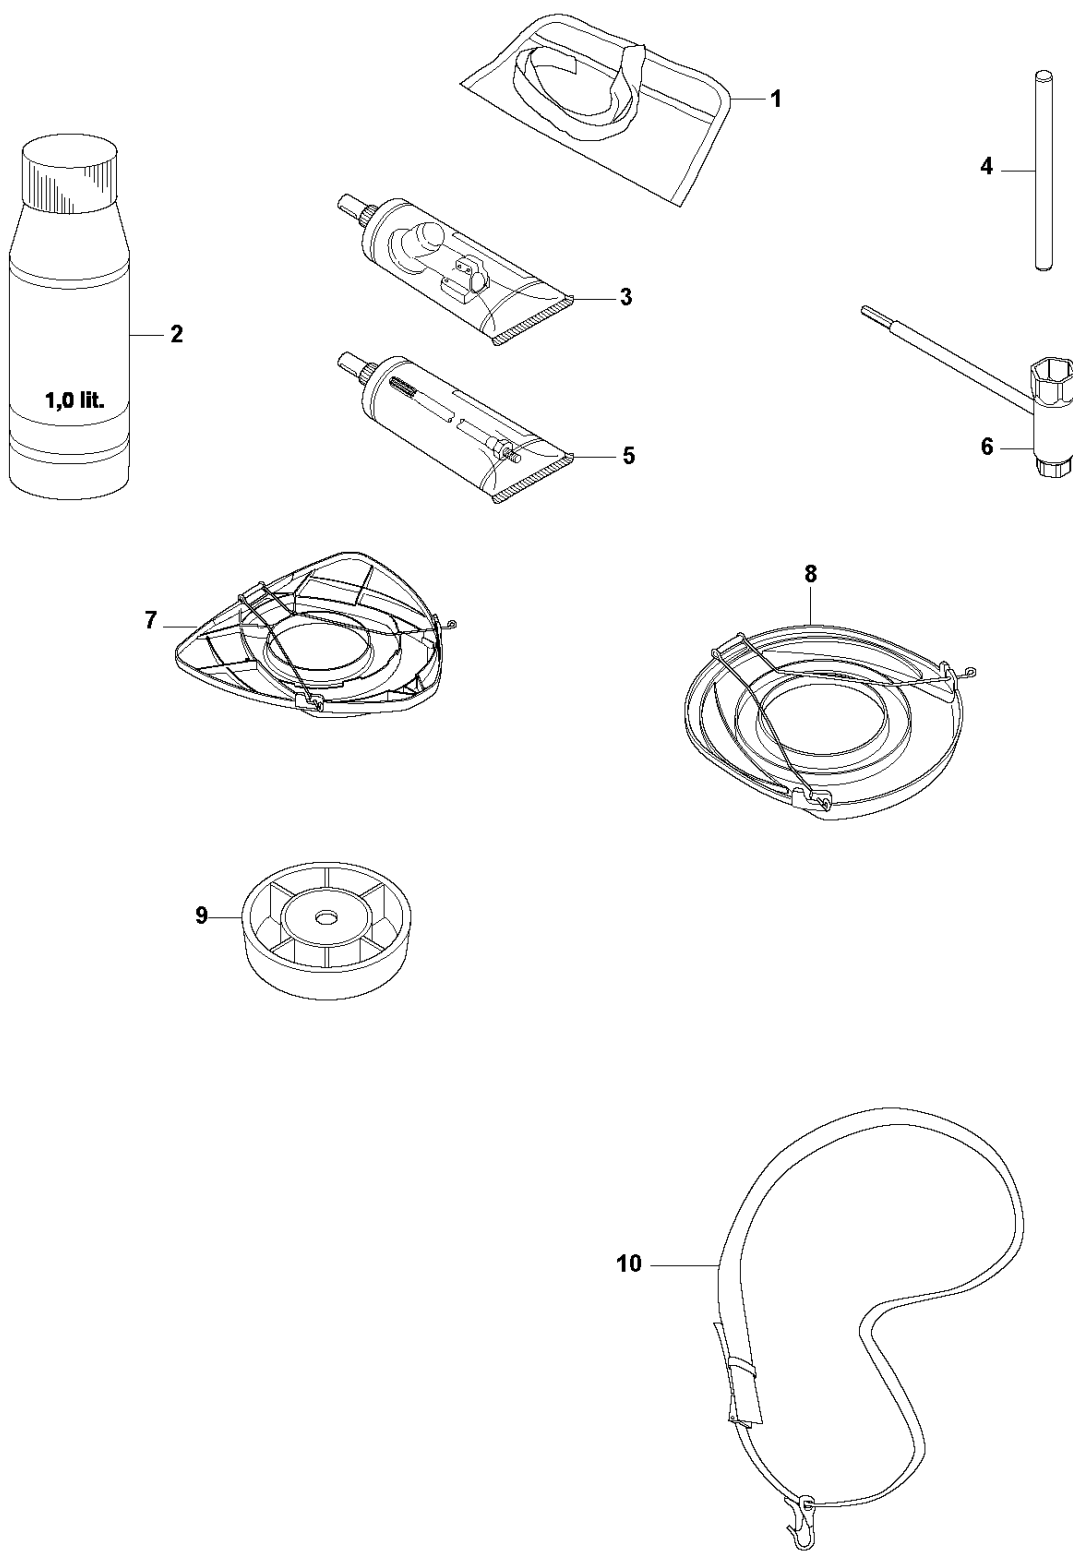

# SPARE PARTS LIST

TRIMMERS/EDGERS

335 LS from 2014-12 -

**U** 333R, 333RJ  
335FR, 335LS, 335Lx, 335RJx, 335Rx.  
ACCESSORIES

## ACCESSORIES

335 LS from 2014-12 -

Ref	Part No	Description	Remark	QTY KIT
1	501 19 22-01	TOOL		1
2	531 00 92-48	FILTER OIL	Oil Airfilter	1
3	503 97 64-01	GREASE		1
4	502 28 59-01	STOP		1
5	503 80 17-01	GREASE		1
6	537 36 21-01	COMBINATION WRENCH		1
7	544 35 91-01	TRANSPORT GUARD		1
8	537 31 29-01	SAW BLADE GUARD	200-275 mm	1
9	503 89 01-02	SUPPORT CUP		1
10	537 21 62-01	HARNESS		1
10	537 21 62-02	HARNESS	USA	1