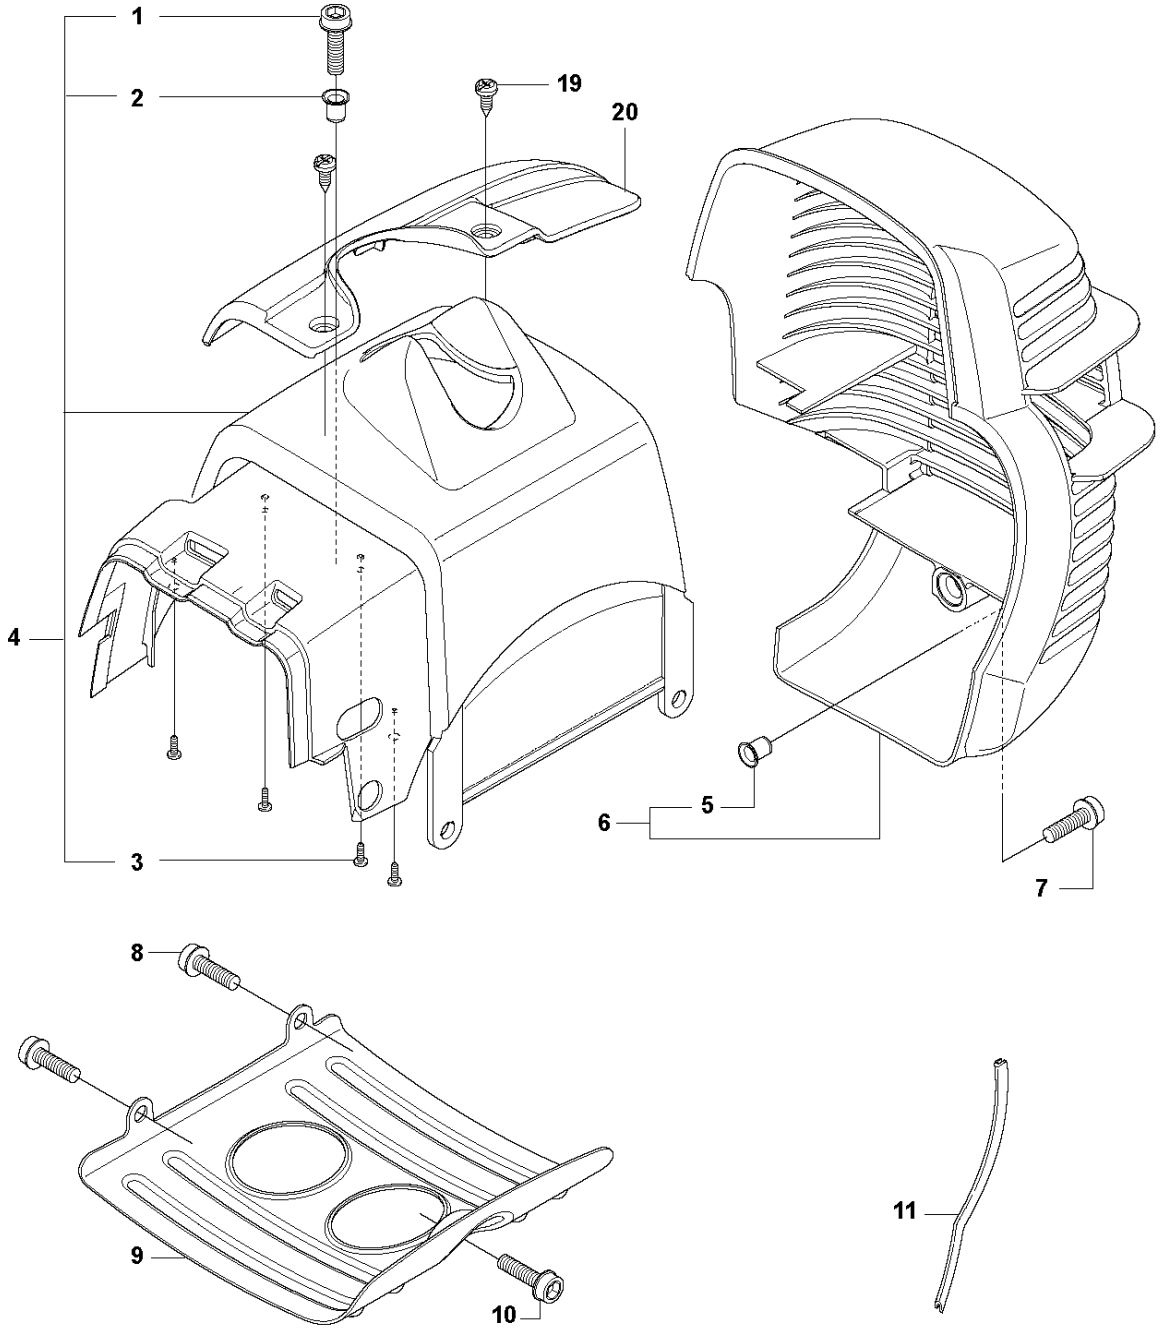

H1 333R, 333RJ
335FR, 335LS, 335Lx, 335RJx, 335Rx.
COVERS

COVER

335 LS from 2014-12 -

Ref	Part No	Description	Remark	QTY	KIT
1	503 20 03-20	SCREW IHSCFM		1	4
2	537 37 38-02	TUBULAR RIVET		1	4
3	503 21 29-10	SCREW CCRPANT		4	4
4	544 16 01-01	CYLINDER COVER		1	
5	537 37 38-03	TUBULAR RIVET		1	6
6	537 42 51-01	HEAT PROTECTOR		1	
7	503 20 03-20	SCREW IHSCFM		1	
8	503 21 75-16	SCREW IHSCFT		2	
9	537 35 72-01	PROTECTIVE PLATE		1	
10	503 21 75-16	SCREW IHSCFT		1	
11	544 02 98-01	BAR		1	
12	537 39 52-08	LABEL	335LS	1	
13	537 39 52-09	LABEL	335FR	1	
14	537 39 52-02	LABEL	335Lx	1	
15	537 39 52-03	LABEL	333RJ	1	
16	537 39 52-04	LABEL	333R	1	
17	537 39 52-05	LABEL	335RJx	1	
18	537 39 52-06	LABEL	335Rx	1	
19	503 21 35-02	SCREW	335LS, 335RJX	2	
20	502 43 39-01	ARM PROTECTION		1