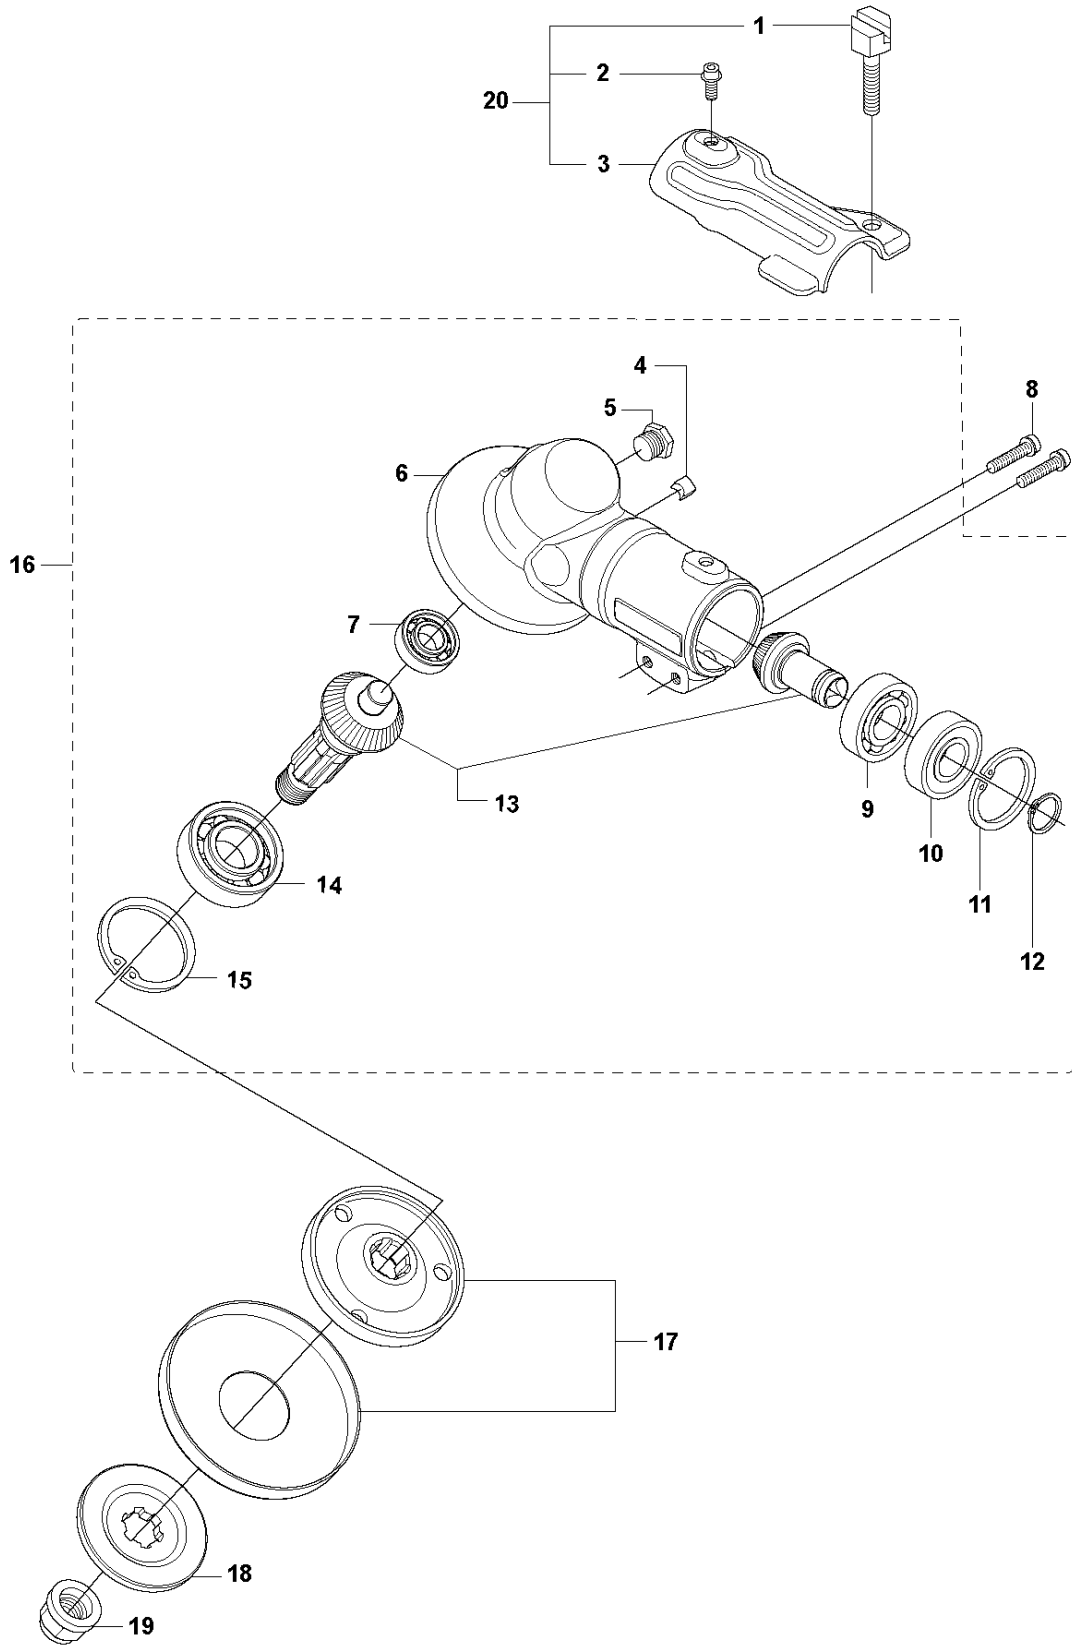

A 333R, 333RJ
335FR, 335LS, 335Lx, 335RJx, 335Rx.
BEVEL GEAR

BEVEL GEAR

335 LS from 2014-12 -

Ref	Part No	Description	Remark	QTY	KIT
1	537 18 95-01	SCREW		1	20
2	503 20 02-10	SCREW IHSCFM		1	20
3	544 08 76-01	CLAMP		1	20
4	537 14 74-01	MAGNET		1	16
5	503 20 15-01	SCREW IHHM		1	16
6	537 29 59-02	GEAR HOUSING		1	16
7	738 21 99-00	BALL BEARING		1	16
8	503 20 03-25	SCREW IHSCFM		2	
9	738 21 01-10	BALL BEARING		1	16
10	738 21 01-12	BALL BEARING		1	16
11	735 31 28-10	CIRCLIP		1	16
12	735 31 14-00	CIRCLIP		1	16
13	505 13 33-01	SPARE PARTS KIT	333R, 335Rx, 335Fr	1	16
13	505 13 34-01	SPARE PARTS KIT	333RJ, 335RJx, 335Lx, 335LS	1	16
14	503 25 28-01	BALL BEARING		1	16
15	735 31 31-10	CIRCLIP		1	16
16	544 21 64-01	GEAR	333R, 335Rx, 335Fr	1	
16	537 29 58-02	BEVEL GEAR	333RJ, 335RJx, 335Lx, 335LS	1	
17	537 35 14-01	DRIVER	"(1")"	1	
18	537 34 35-01	SUPPORT FLANGE		1	
19	502 29 11-01	NUT BLADE		1	
20	574 30 68-01	CLAMP		1