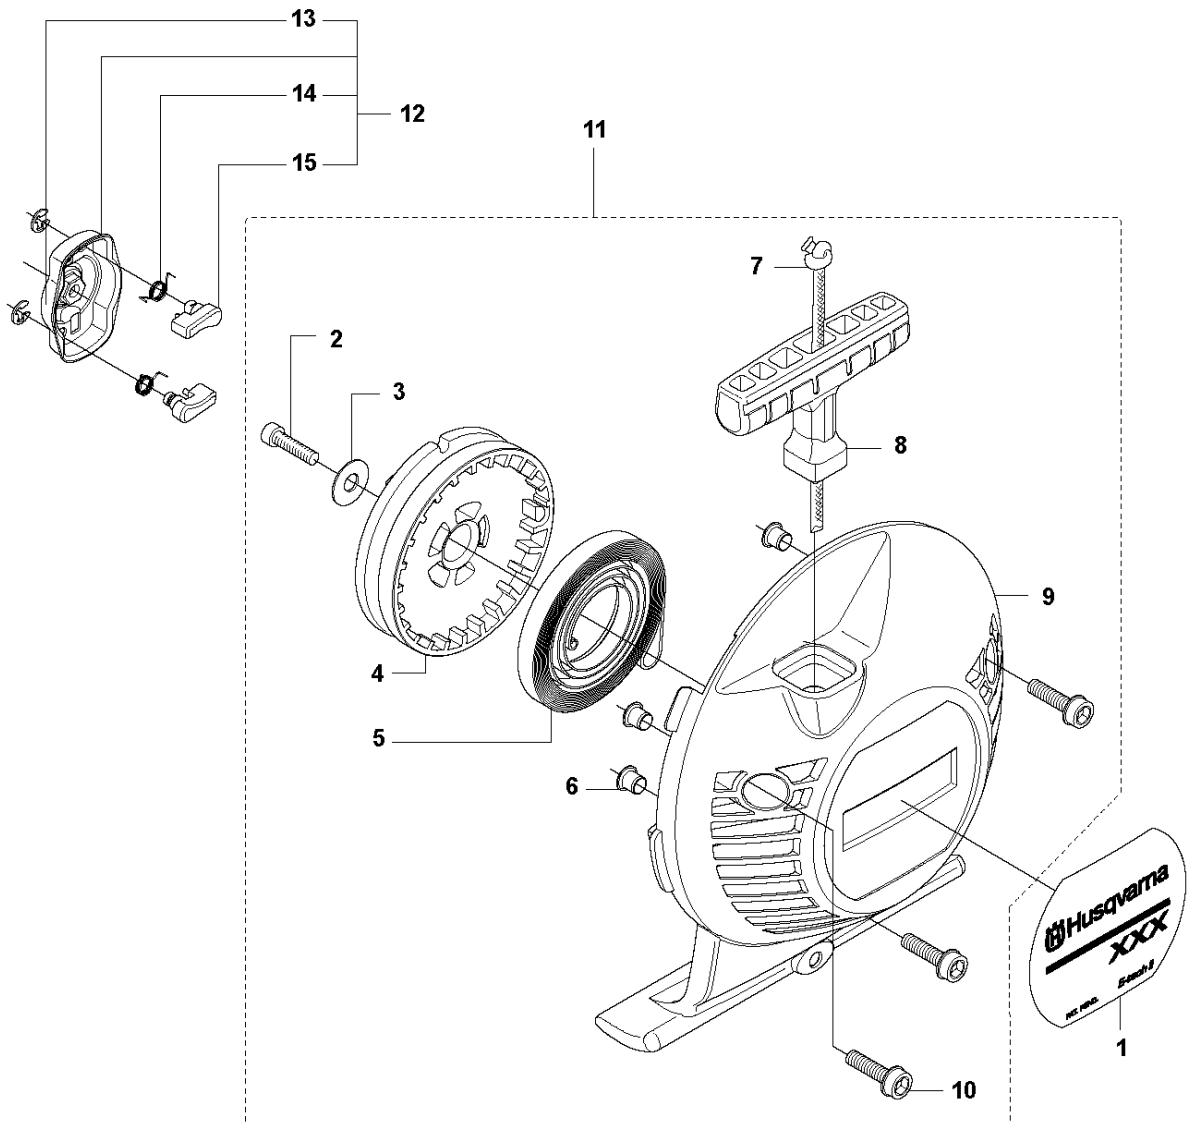

## STARTER

335 LS from 2014-12 -

Ref	Part No	Description	Remark	QTY KIT	
1	537 32 24-05	LABEL	333R	1	
1	537 32 24-06	LABEL	335Rx	1	
1	537 32 24-09	LABEL	335FR	1	
1	537 32 24-08	LABEL	335LS	1	
2	503 21 79-20	SCREW IH SCT		1	11
3	535 07 23-01	WASHER		1	11
4	537 32 50-02	STARTER PULLEY		1	11
5	503 85 99-01	RECOIL SPRING		1	11
6	537 37 38-02	TUBULAR RIVET		3	11
7	505 30 51-25	STARTER CORD		1	11
8	503 54 39-01	STARTER HANDLE		1	11
9	544 27 93-01	STARTER		1	11
10	503 20 03-20	SCREW IH SCFM		3	11
11	537 21 47-03	STARTER ASSY		1	
12	503 87 33-05	BRIDGE		1	
13	735 31 08-20	E-CLIP		2	12
14	503 87 36-01	SPRING		1	12
15	503 87 35-02	STARTER PAWL		2	12