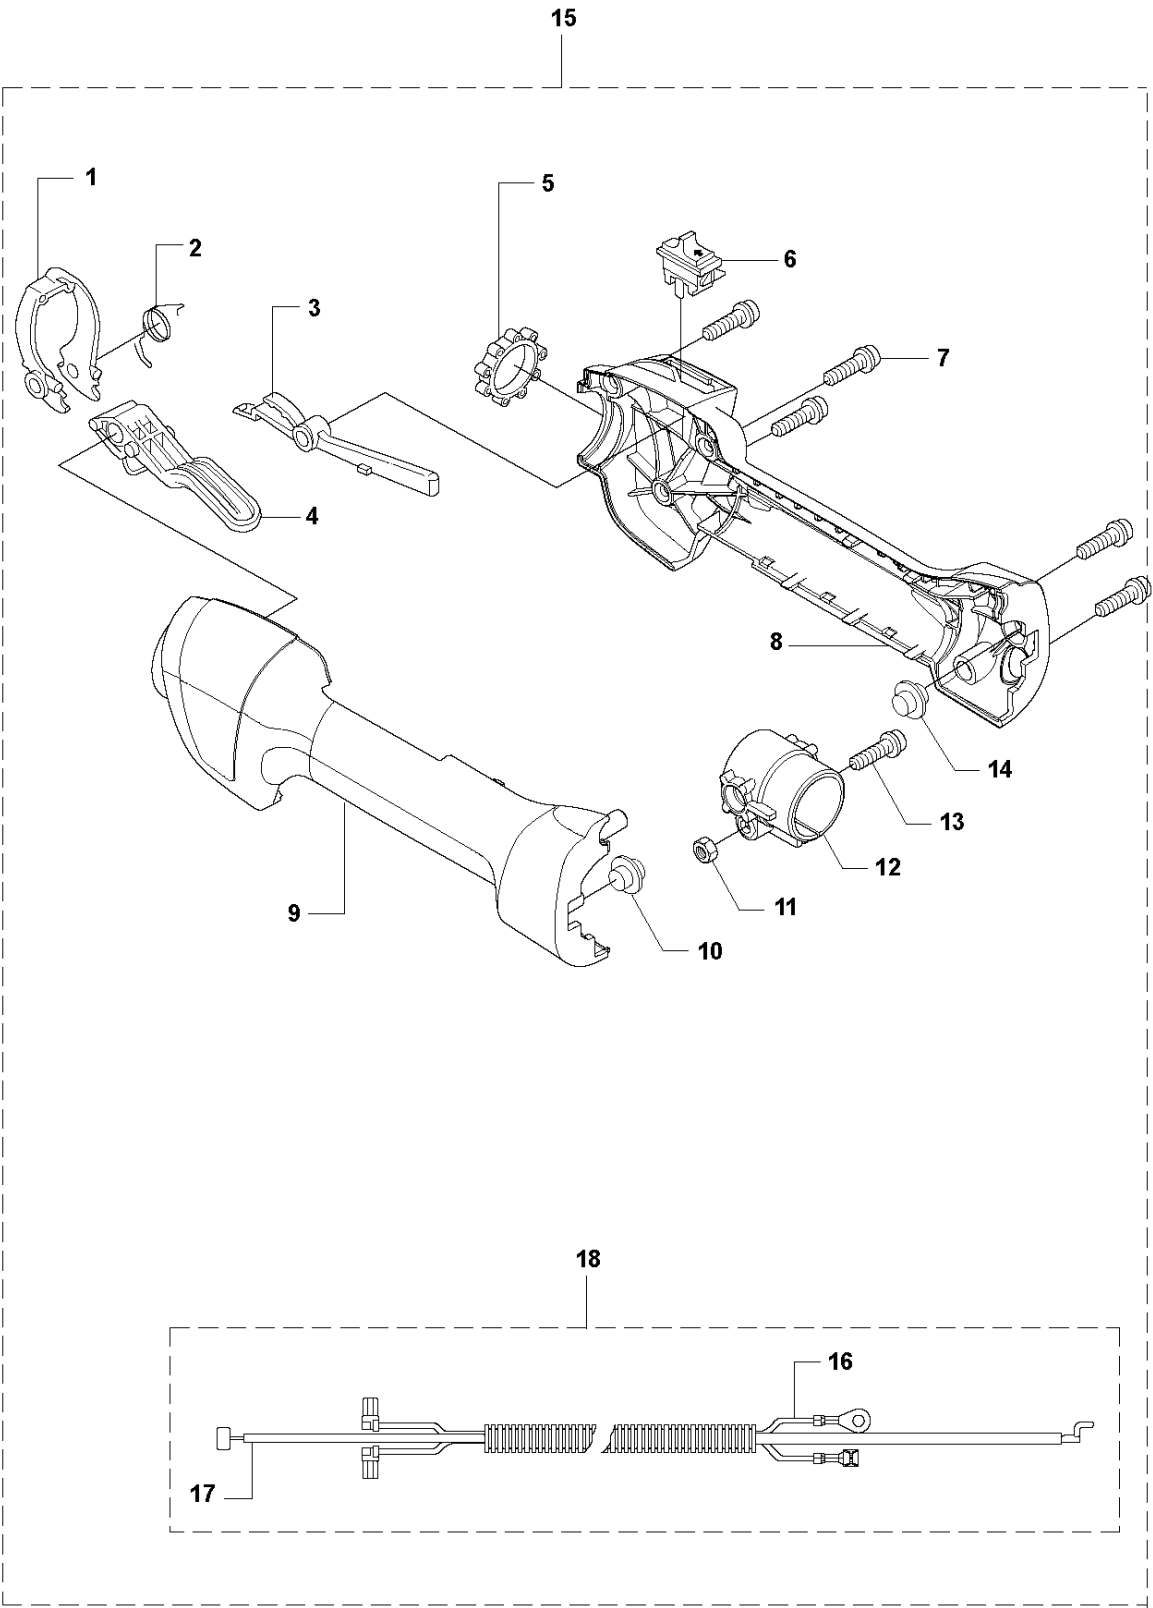

F 333RJ, 335Lx, 335LS, 335RJx
THROTTLE CONTROLS

THROTTLE CONTROLS

335 LS from 2014-12 -

Ref	Part No	Description	Remark	QTY	KIT
1	503 91 81-01	THROTTLE LEVER		1	15
2	544 10 08-01	RECOIL SPRING		1	15
3	503 87 80-01	THROTTLE LOCKOUT		1	15
4	503 87 79-03	THROTTLE TRIGGER		1	15
5	503 96 14-01	ABSORBER		1	15
6	537 41 90-01	SWITCH		1	15
7	503 21 66-18	SCREW IHSC T		5	15
8	544 23 84-01	HANDLE HALF	333RJ, 335LS	1	15
8	544 10 02-02	HANDLE HALF	335Lx, 335RJx	1	15
9	544 23 85-01	HANDLE HALF	333RJ, 335LS	1	15
9	544 10 03-02	HANDLE HALF	335Lx, 335RJx	1	15
10	544 10 17-02	DAMPER		1	15
11	731 23 14-01	HEXAGON NUT		1	15
12	544 11 21-01	RETAINER		1	15
13	503 20 03-20	SCREW IHSCFM		1	15
14	544 10 17-02	DAMPER		1	15
15	544 14 36-02	CONTROL	333RJ, 335Lx, 335LS, 335RJx	1	
16	503 87 85-06	SHORT CIRCUIT CABLE		1	15, 18
17	544 17 17-02	THROTTLE WIRE ASSY		1	15, 18
18	544 14 49-01	WIRING ASSY		1	15