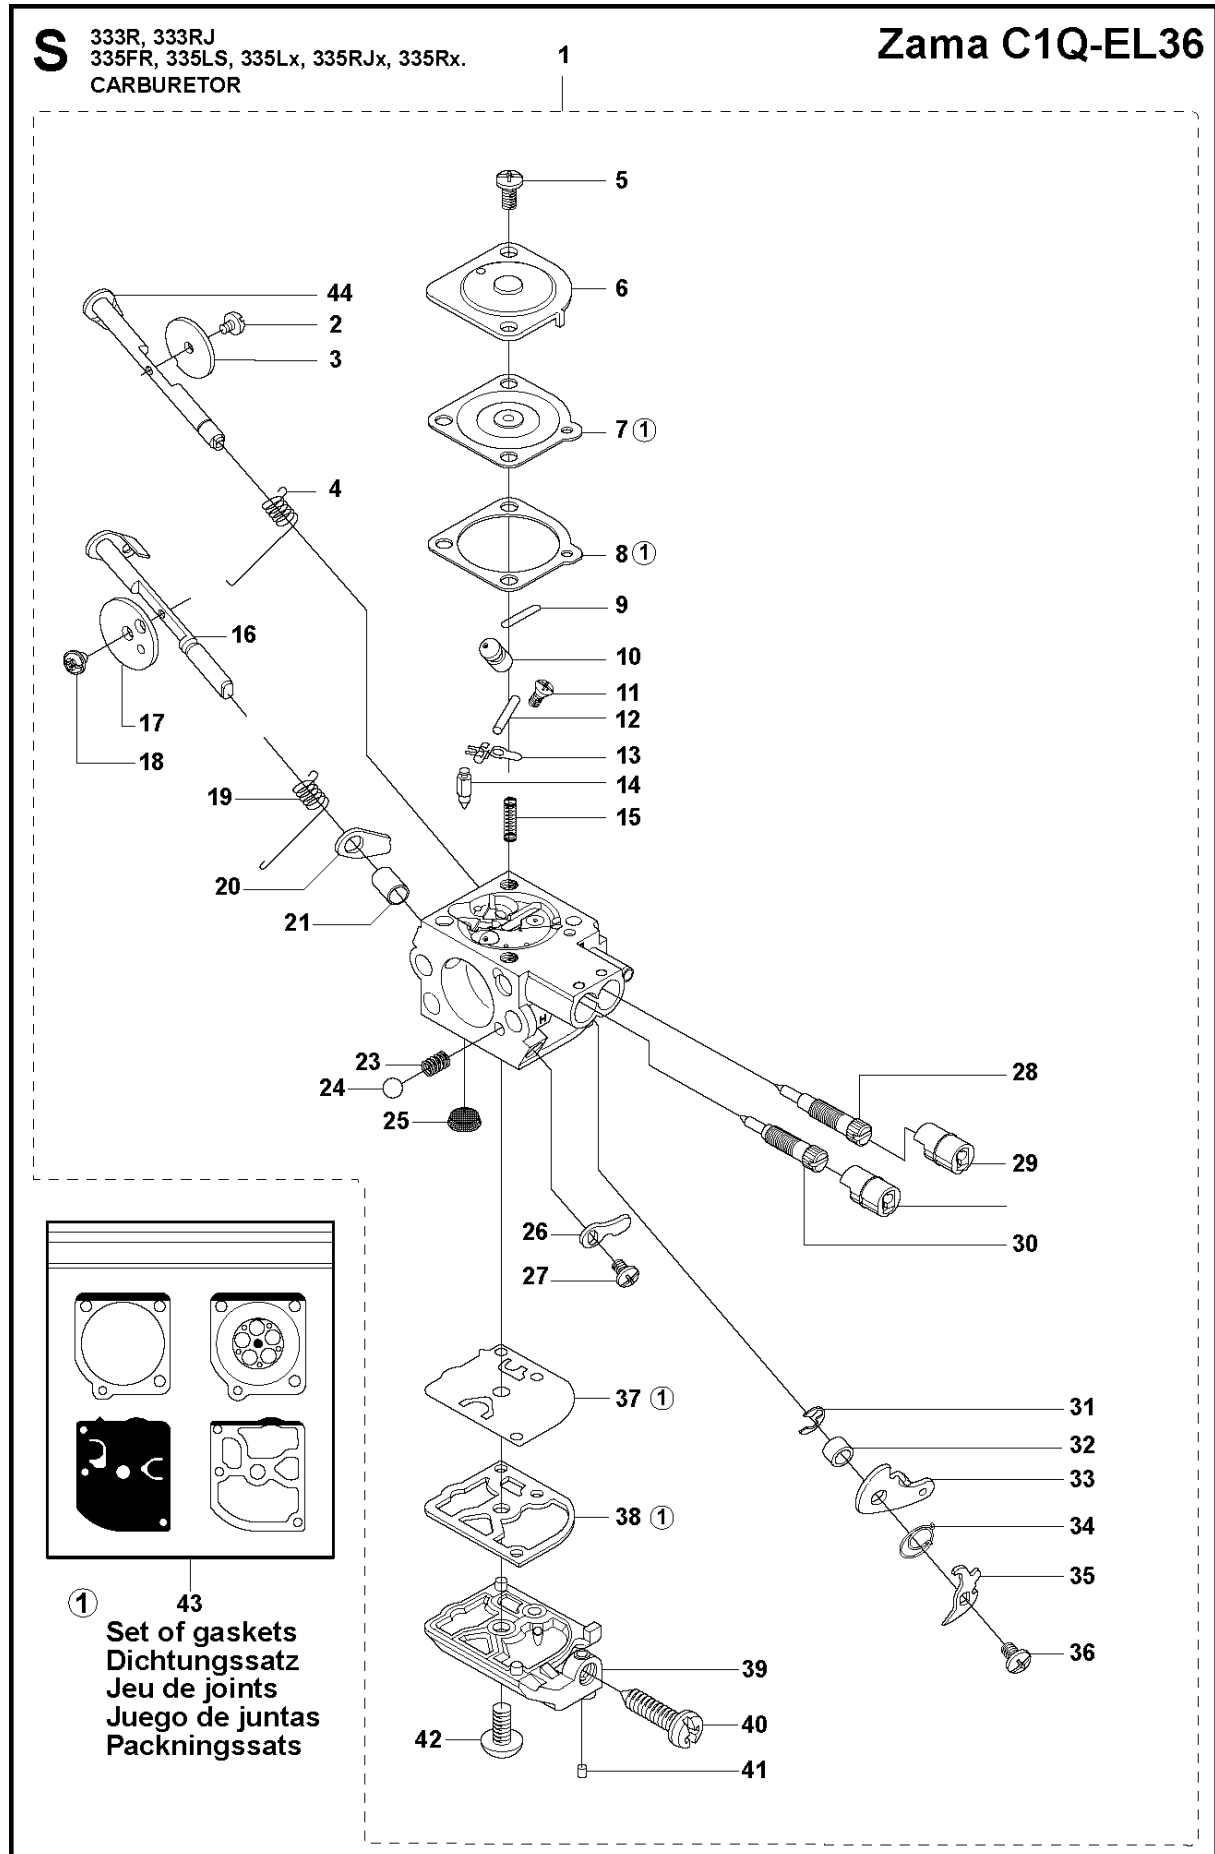

S 333R, 333RJ
335FR, 335LS, 335Lx, 335RJx, 335Rx.
CARBURETOR

Zama C1Q-EL36

CARBURETOR

335 LS from 2014-12 -

Ref	Part No	Description	Remark	QTY	KIT
1	544 32 56-01	CARBURETTOR		1	
2	503 47 92-01	SCREW		1	1
3	537 41 72-01	VALVE		1	1
4	544 37 24-01	SPRING		1	1
5	503 48 05-01	SCREW		2	1
6	503 97 43-01	COVER		1	1
7	537 04 89-01	DIAPHRAGM		1	1, 43
8	537 02 04-01	GASKET		1	1, 43
9	503 53 56-01	PLUG WELCH		1	1
10	537 38 73-01	NOZZLE ASSY		1	1
11	503 48 01-01	SCREW		1	1
12	503 48 00-01	PIN RETAINING SCREW		1	1
13	503 66 59-01	LEVER		1	1
14	503 47 97-01	VALVE		1	1
15	537 02 03-01	SPRING		1	1
16	544 37 22-01	SHAFT ASSY		1	1
17	537 02 11-01	VALVE		1	1
18	503 48 18-01	SCREW		1	1
19	544 37 26-01	SPRING		1	1
20	544 37 25-01	LEVER		1	1
21	544 42 70-01	COLLAR		1	1
23	537 01 26-01	SPRING		1	1
24	537 01 25-01	BALL		1	1
25	503 48 13-01	STRAINER		1	1
26	544 37 23-01	LEVER		1	1
27	503 47 90-01	SCREW		1	1
28	537 41 69-01	SCREW		1	1
29	537 41 70-01	LIMITER CAP		2	1
30	537 38 75-01	SCREW		1	1
31	537 38 52-01	CLIP		1	1
32	537 41 77-01	COLLAR		1	1
33	537 41 73-01	LEVER		1	1
34	537 41 78-01	SPRING THROTT.RETURN		1	1
35	537 41 74-01	LEVER		1	1
36	503 47 90-01	SCREW		1	1
37	537 02 00-01	DIAPHRAGM PUMP		1	1, 43
38	537 02 01-01	GASKET		1	1, 43
39	537 41 68-01	COVER		1	1
40	537 02 07-01	SCREW		1	1
41	503 48 11-01	PIECE		1	1
42	503 47 96-01	SCREW		1	1
43	531 00 45-52	GASKET KIT		1	
44	537 38 74-01	SHAFT ASSY		1	1