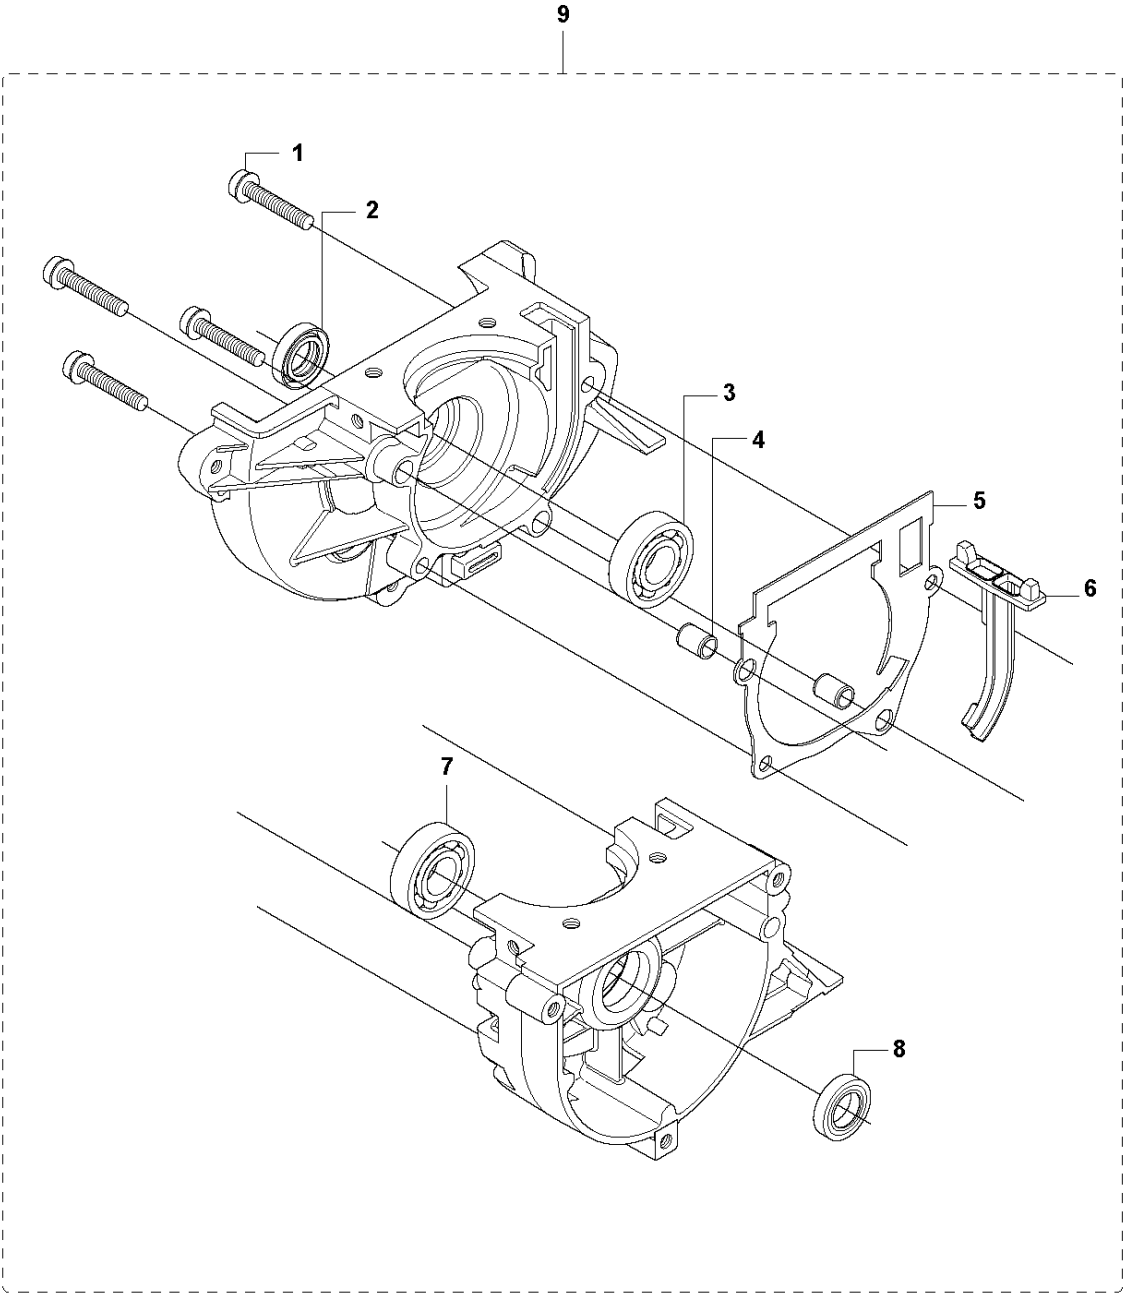

R 333R, 333RJ
335FR, 335LS, 335Lx, 335RJx, 335Rx.
CRANK CASE

CRANKCASE

335 LS from 2014-12 -

Ref	Part No	Description	Remark	QTY	KIT
1	503 20 02-30	SCREW IHSCFM		4	9
2	503 26 02-02	SEALING RING		1	9
3	738 21 01-10	BALL BEARING		1	9
4	501 27 08-01	GUIDE BUSHING		2	9
5	537 33 29-01	GASKET		1	9
6	537 32 42-01	INSERT		1	9
7	738 21 01-10	BALL BEARING		1	9
8	503 26 02-02	SEALING RING		1	9
9	544 03 89-01	CRANKCASE ASSY		1