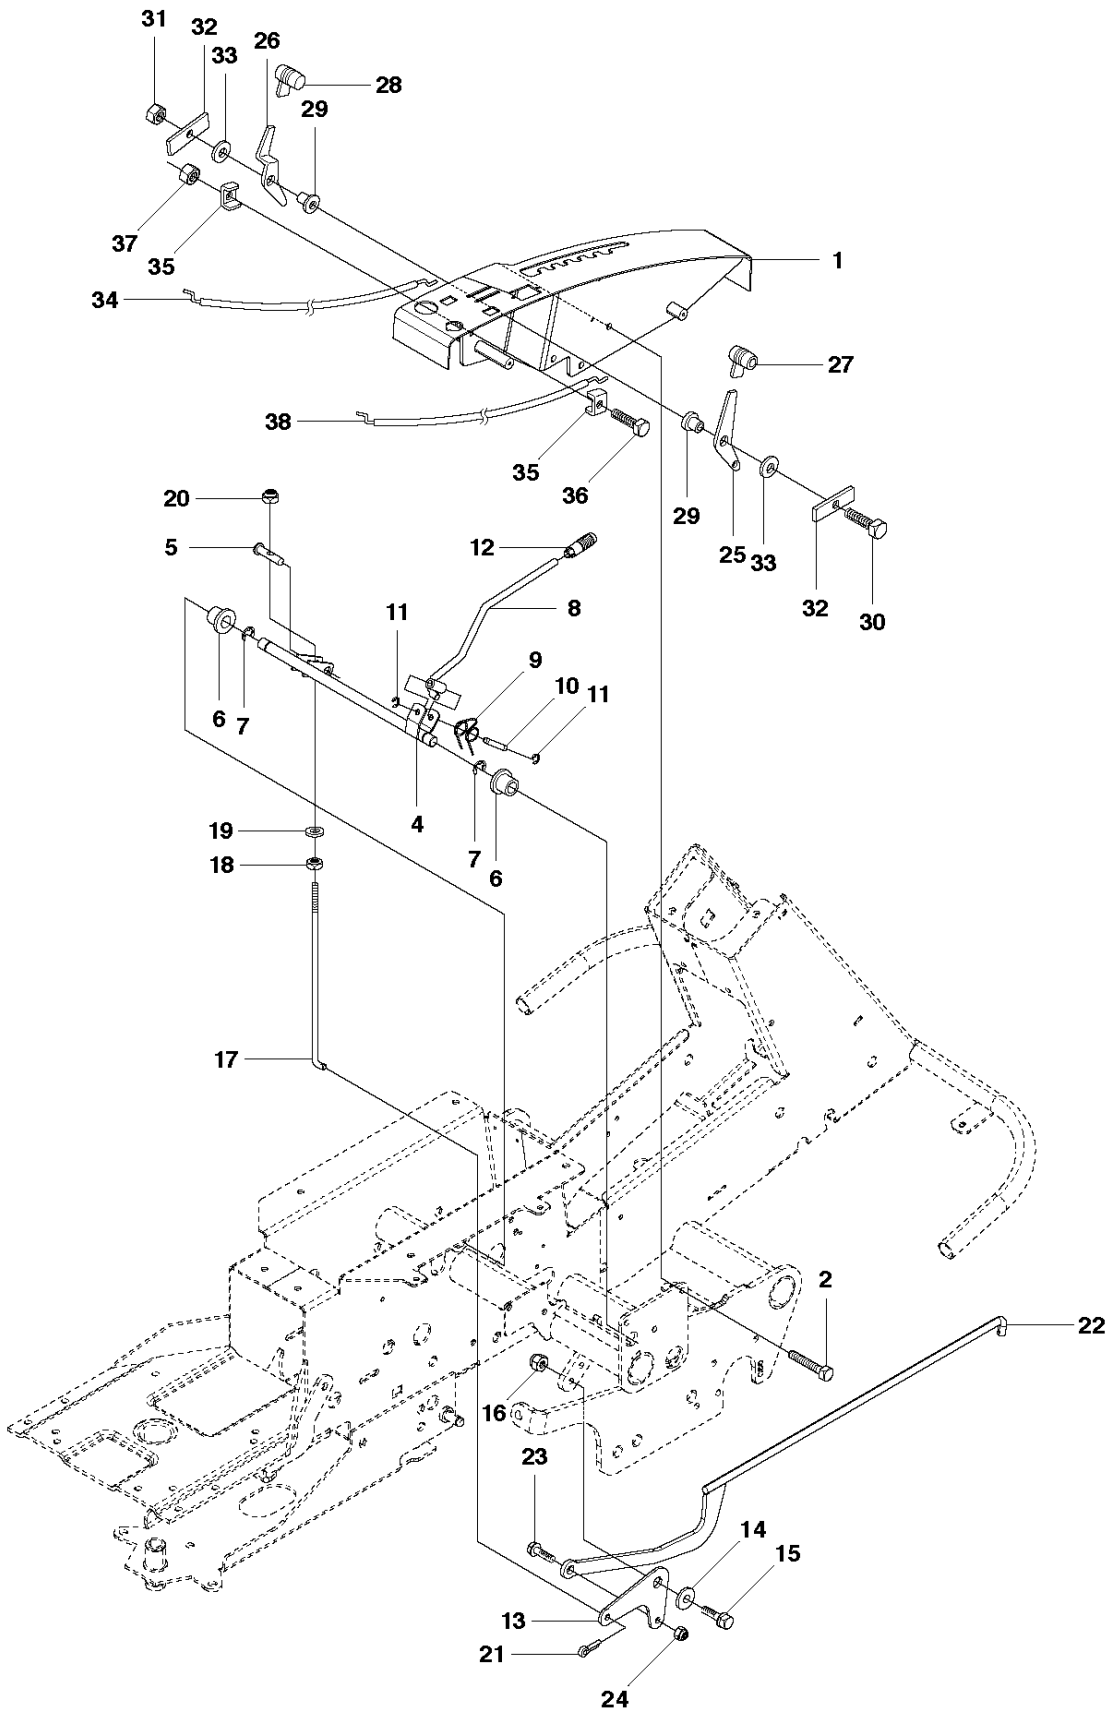

HEIGHT ADJUSTER & CONTROL UNIT

HEIGHT ADJUSTMENT

R422 Ts AWD, 967292101, 2015

Ref	Part No	Description	Remark	QTY KIT
1	535 47 54-02	CONTROL PLATE		1
2	725 24 51-71	SCREW EHHM		3
4	506 78 45-02	CONTROL LEVER		1
5	506 78 46-01	PEN		1
6	506 55 43-01	BEARING		2
7	735 31 22-20	E-CLIP		2
8	506 78 47-01	REGLERSPAK KPL.		1
9	506 53 14-01	SPRING		1
10	506 53 15-01	SHAFT		1
11	735 31 09-20	HARNESS		2
12	506 54 20-01	HANDLE		1
13	502 63 63-01	LINK		1
14	506 91 87-02	WASHER		1
15	725 24 53-71	SCREW EHHM		1
16	732 21 16-01	NUT		1
17	506 85 45-01	HEIGHT ROD		1
18	731 23 18-01	HEXAGON NUT		1
19	734 11 72-01	WASHER		1
20	732 21 18-01	LOCK NUT		1
21	721 61 83-01	SPLIT PIN		1
22	502 63 64-02	CONNECTOR		1
23	506 59 74-01	SCREW EHHFM		1
24	731 23 18-01	HEXAGON NUT		1
25	506 86 59-03	CONTROL		1
26	506 86 59-04	CONTROL		1
27	506 88 91-01	KNOB		1
28	506 88 91-02	KNOB		1
29	506 88 89-01	BUSHING		2
30	725 23 74-71	SCREW EHHM		1
31	732 21 16-01	NUT		1
32	506 92 85-02	LOCKWASHER		2
33	506 83 94-01	SPRING WASHER		2
34	506 86 39-08	THROTTLE CABLE ASSY		1
35	506 50 82-01	CLIP		2
36	725 23 35-51	SCREW EHHM		1
37	732 21 14-01	LOCK NUT		1
38	506 86 39-09	THROTTLE CABLE ASSY		1