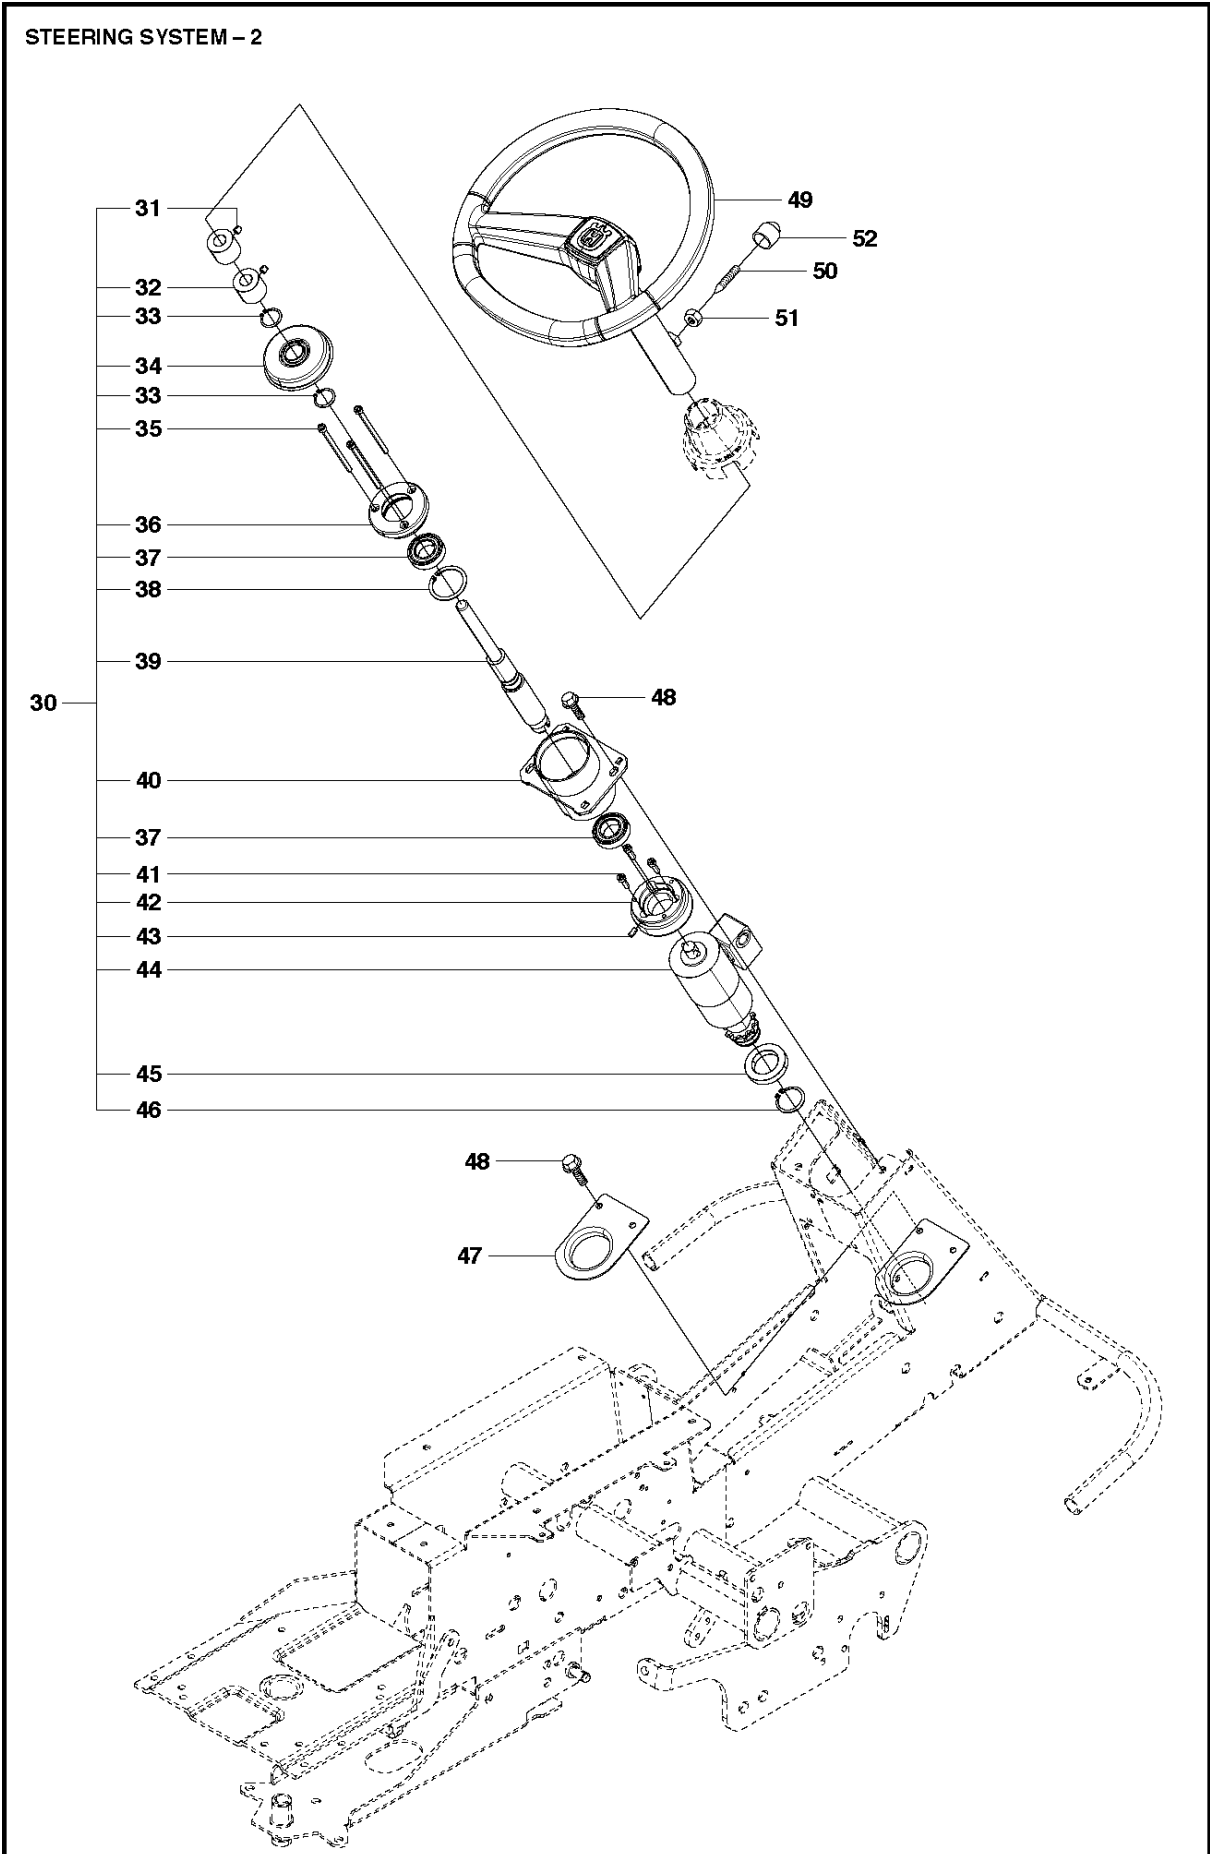

STEERING

R422 Ts AWD, 967292101, 2015

Ref	Part No	Description	Remark	QTY	KIT
30	502 63 60-01	COMFORT STEERING		1	
31	728 84 43-05	SCREW IHSETM		2	30
32	506 86 34-01	DRIVER		2	30
33	735 31 26-00	CIRCLIP		2	30
34	535 42 37-01	BELLOWS		1	30
35	535 43 28-01	SCREW IHSCM		3	30
36	535 42 36-01	BEARING HOUSING		1	30
37	738 21 05-04	BALL BEARING		2	30
38	735 31 40-10	CIRCLIP		1	30
39	535 42 19-01	STEERING ROD		1	30
40	502 29 62-01	REINFORCING TUBE		1	30
41	725 53 70-01	SCREW IHSCM		3	30
42	535 42 35-01	BEARING HOUSING		1	30
43	721 43 35-01	SPRING PIN		1	30
44	535 45 71-02	COMFORT STEERING		1	30
45	535 42 78-01	BALL BEARING		1	30
46	735 31 33-00	CIRCLIP		1	30
47	504 53 82-01	BEARING CAGE		1	
48	506 57 01-04	SCREW EHHFM		4	
49	544 37 52-01	STEERING WHEEL		1	
50	728 74 55-05	SCREW IHSETM		1	
51	731 23 18-01	HEXAGON NUT		1	
52	544 43 32-01	PROTECTIVE COVER		1