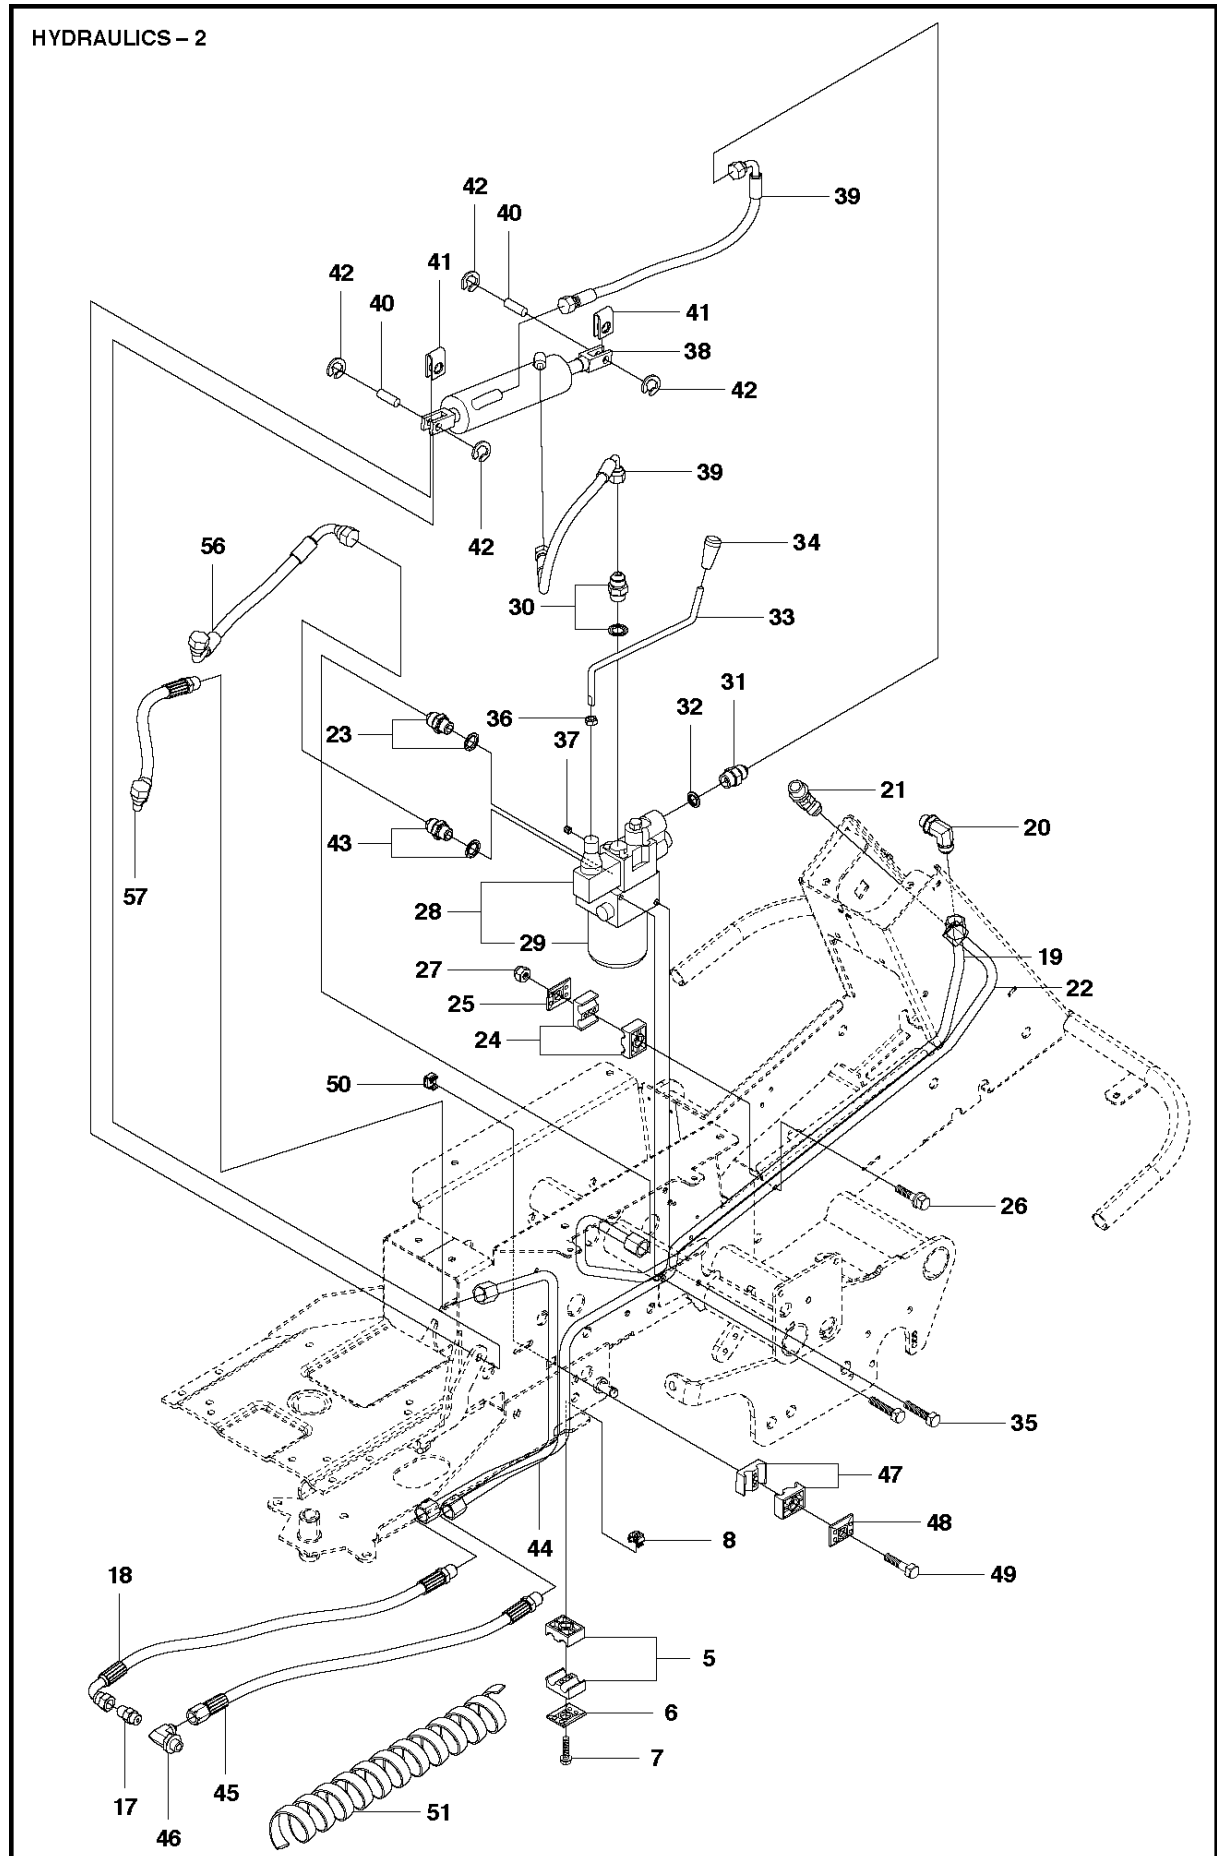

HYDRAULIC PUMP - MOTOR

R422 Ts AWD, 967292101, 2015

Ref	Part No	Description	Remark	QTY KIT
5	544 37 33-02	PIPE CLAMP		1
6	544 37 38-02	COVER PLATE		1
7	506 57 01-07	SCREW EHHFM		1
8	544 81 17-01	CAGE NUT		1
17	535 42 68-05	PIPE FITTING		1
18	535 45 03-01	HYDRAULIC HOSE		1
19	544 83 42-01	HYDRAULIC PIPE		1
20	535 43 73-01	PIPE FITTING		1
21	535 42 69-01	PIPE FITTING		1
22	504 20 99-01	HYDRAULIC PIPE		1
23	535 42 68-01	PIPE FITTING		1
24	544 37 33-03	PIPE CLAMP		1
25	535 43 85-01	COVER WASHER		1
26	535 47 52-45	SCREW EHHFM		1
27	732 21 16-01	NUT		1
28	522 53 56-02	FILTER UNIT		1
29	535 42 75-02	FILTER		1
30	535 42 68-05	PIPE FITTING		1
31	535 43 71-01	PIPE FITTING		1
32	535 43 72-01	RUBBER STEEL WASHER		1
33	505 44 00-01	LIFTING LEVER		1
34	535 43 82-01	KNOB		1
35	725 24 49-71	SCREW EHHM		2
36	731 23 18-01	HEXAGON NUT		1
37	728 84 43-05	SCREW IHSETM		1
38	535 42 72-01	CYLINDER ASSY		1
39	535 42 71-03	HYDRAULIC HOSE		2
40	535 43 76-01	LOCKING PIN		2
41	535 45 66-01	U-PLÅT		2
42	735 31 12-00	CIRCLIP		4
43	535 42 68-01	PIPE FITTING		1
44	504 64 34-01	HYDRAULIC PIPE		1
45	575 41 53-01	HYDRAULIC HOSE		1
46	535 43 73-05	PIPE FITTING		1
47	544 37 33-03	PIPE CLAMP		1
48	535 43 85-01	COVER WASHER		1
49	535 47 52-45	SCREW EHHFM		1
50	544 81 17-02	CAGE NUT		1
51	544 02 66-07	HOSE GUARD		1
56	505 52 04-01	HYDRAULIC HOSE		1
57	505 49 69-01	HYDRAULIC HOSE		1