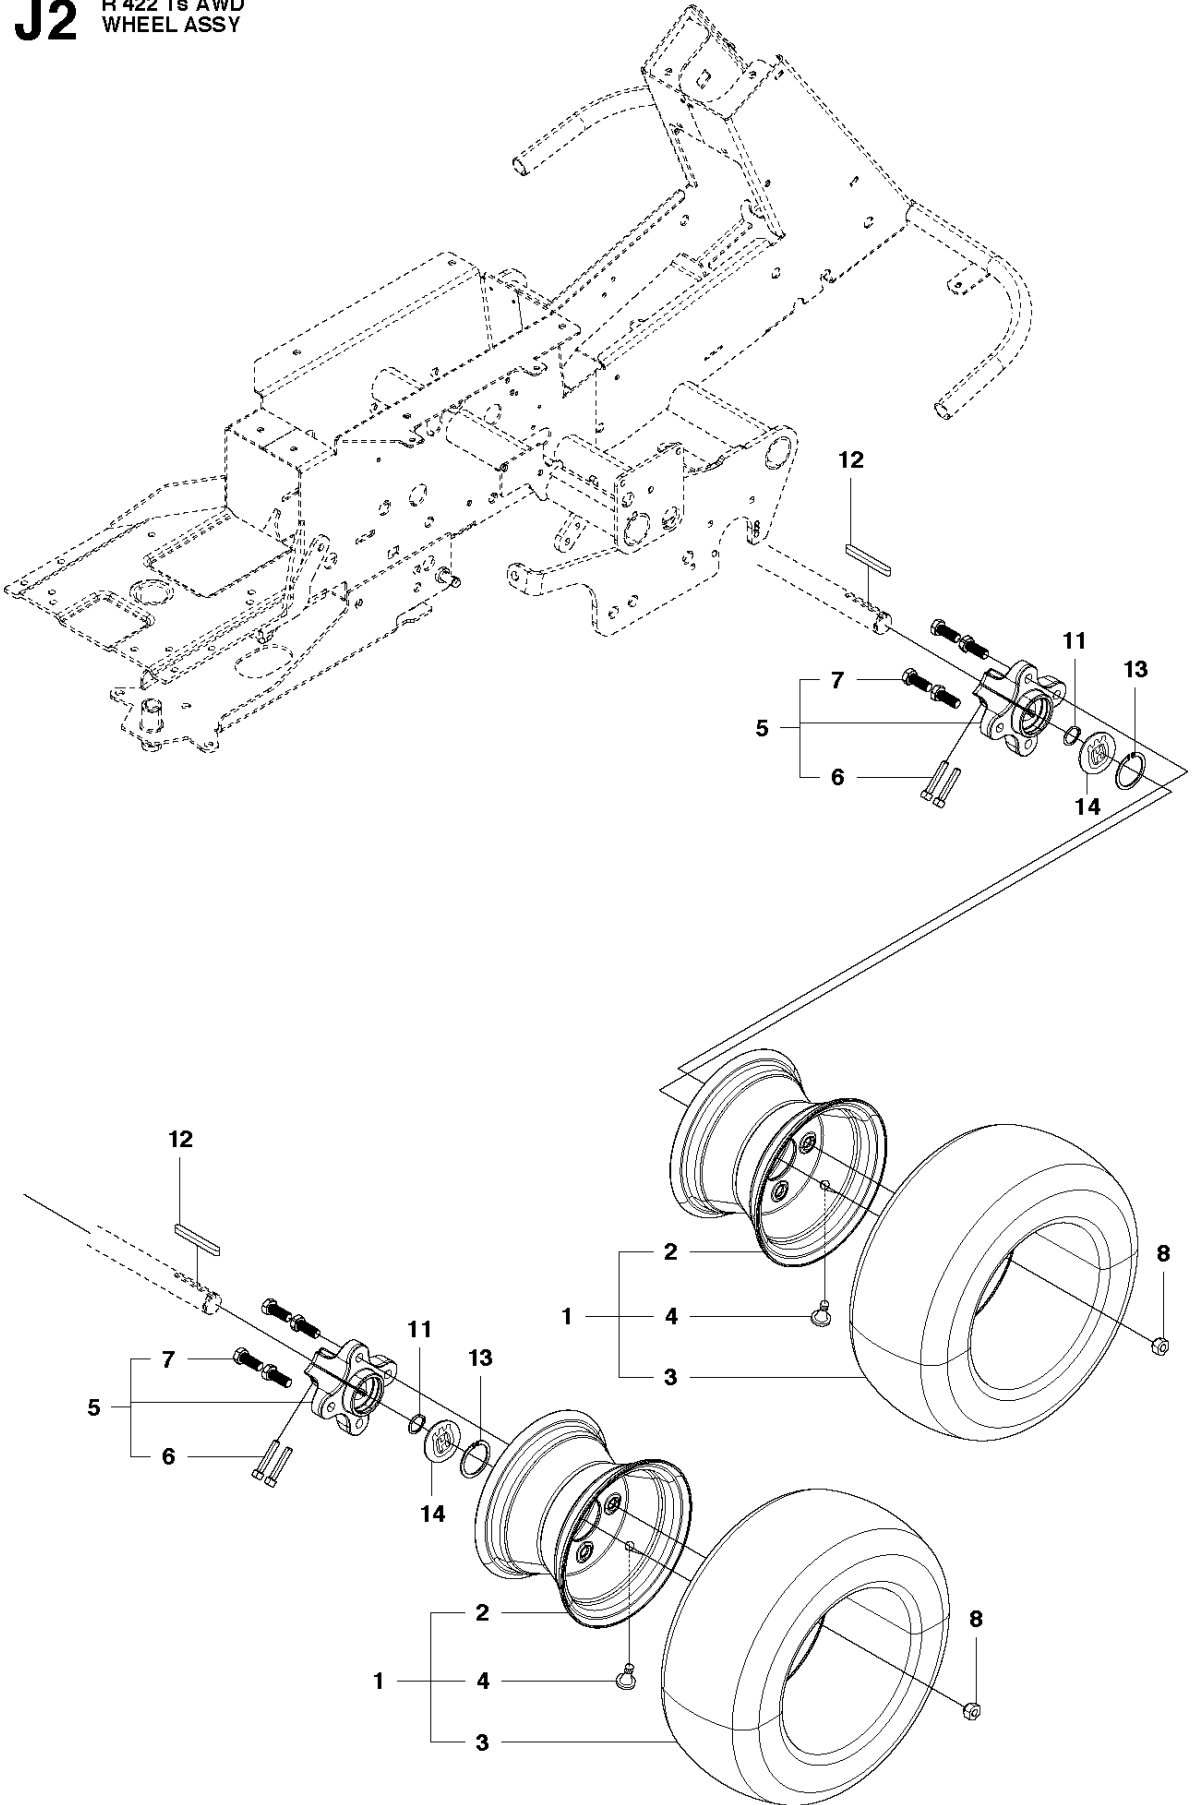

J2 R 422 Ts AWD
WHEEL ASSY

WHEELS & TIRES

R422 Ts AWD, 967292101, 2015

Ref	Part No	Description	Remark	QTY	KIT
1	504 63 00-02	WHEEL ASSY		4	
2	506 86 78-01	RIM		1	1
3	535 46 79-01	TYRE		1	1
4	506 57 43-01	VALVE ASSY		1	1
5	585 04 68-01	HUB ASSY		4	
6	725 54 60-01	SCREW IHSCM		1	5
7	586 93 74-01	SCREW EHHM		4	5
8	506 86 50-01	WHEEL NUT		16	
11	574 45 88-01	CIRCLIP		4	
12	506 55 59-01	WEDGE		4	
13	735 31 41-10	CIRCLIP		4	
14	577 59 15-01	COVER WASHER		4