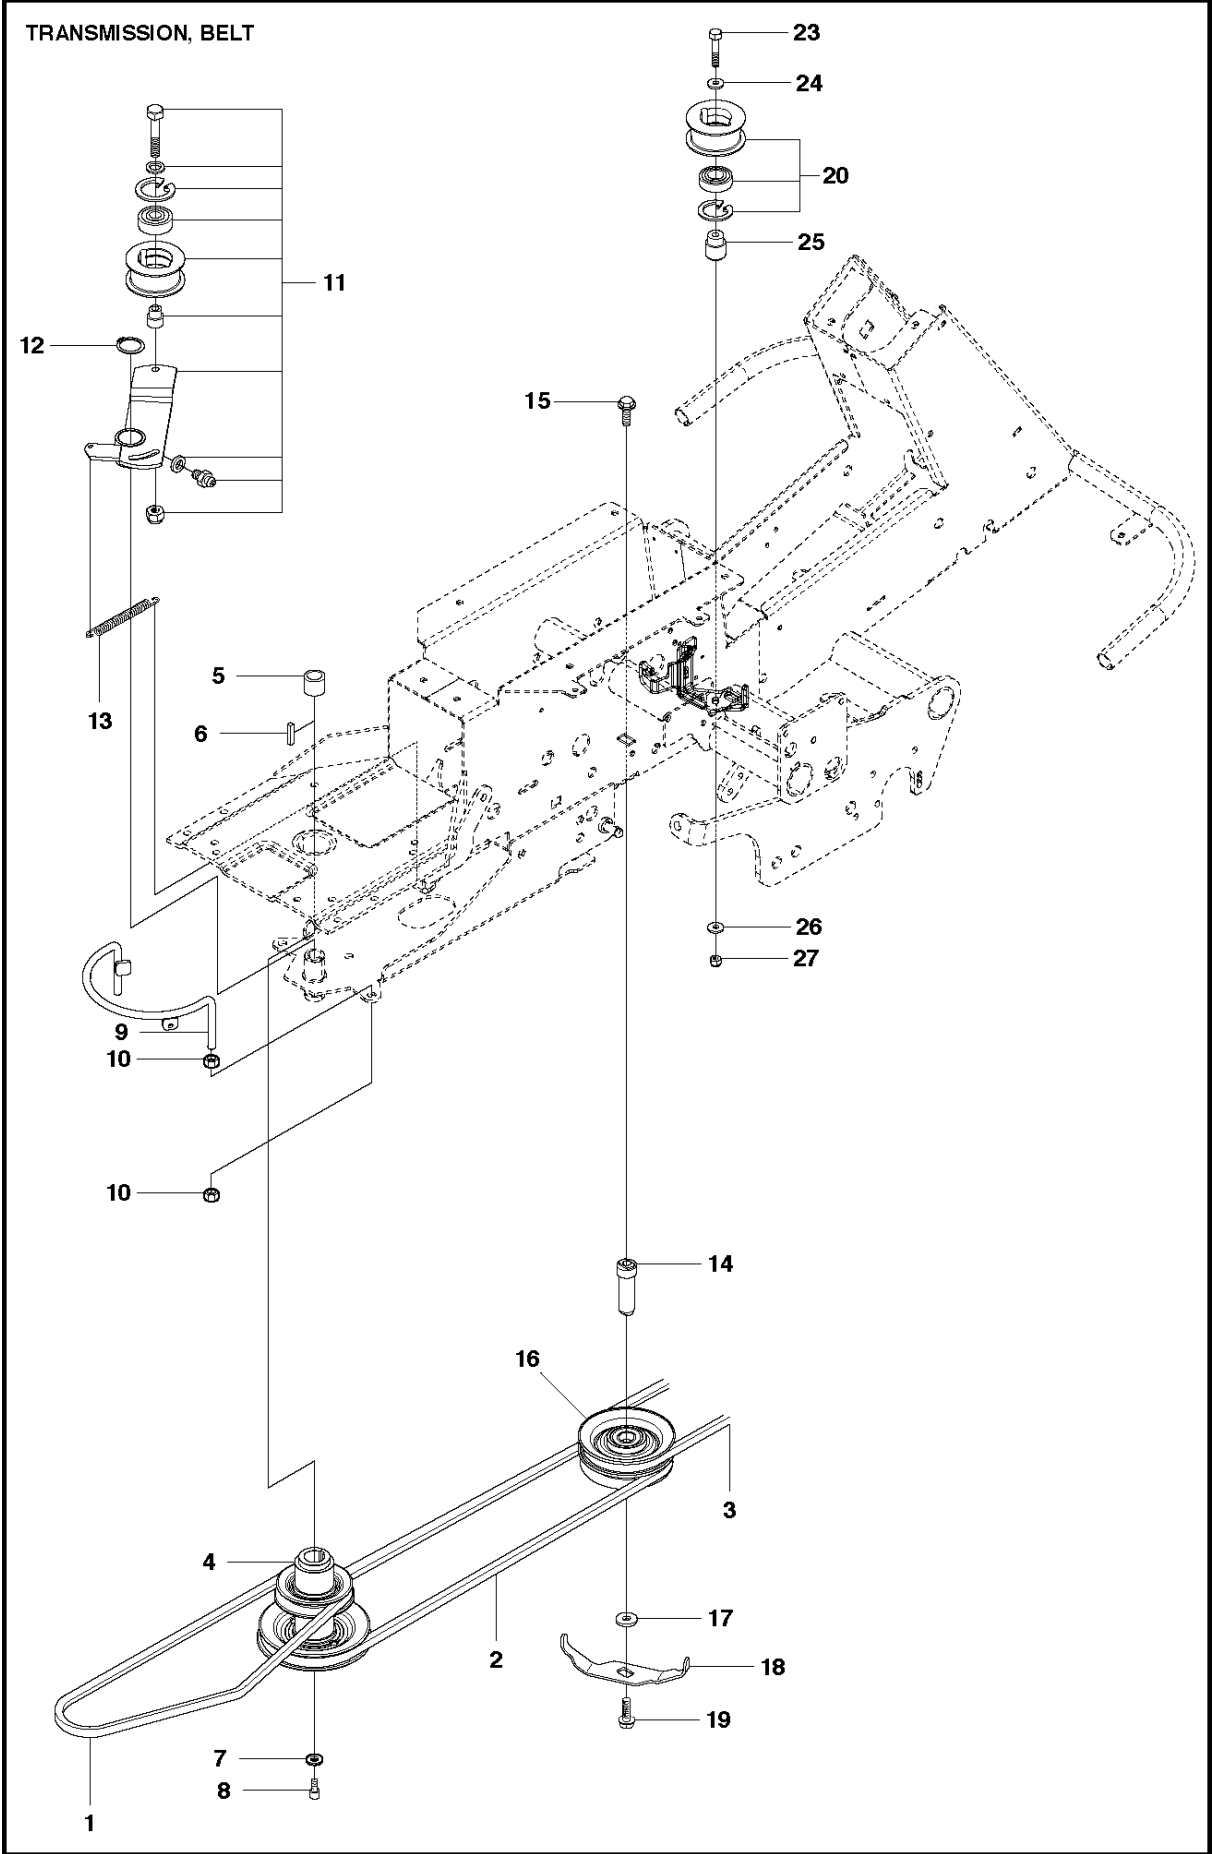

TRANSMISSION

R422 Ts AWD, 967292101, 2015

Ref	Part No	Description	Remark	QTY KIT
1	577 32 66-01	BELT		1
2	535 42 47-01	DRIVE BELT		1
3	535 42 48-01	DRIVE BELT		1
4	535 48 24-01	PULLEY		1
5	506 50 92-01	SPACING SLEEVE		1
6	506 55 59-01	WEDGE		1
7	506 59 75-01	WASHER		1
8	506 55 60-02	SCREW UNC		1
9	510 25 78-01	BELT GUIDE		1
10	731 23 20-51	HEXAGON NUT		4
11	535 48 44-02	BELT TENSIONER ASSY		1
12	735 31 26-00	CIRCLIP		1
13	506 66 56-01	SPRING		1
14	581 91 64-02	SHAFT		1
15	506 67 54-02	SCREW EHHFM		1
16	535 48 22-01	MELLANHJUL		1
17	586 32 02-01	DISTANCE		1
18	544 40 53-01	BELT GUIDE		1
19	586 32 04-01	SCREW		1
20	505 15 39-01	BELT TENSIONER WHEEL ASSY		1
23	725 24 61-51	SCREW EHHM		1
24	734 11 64-41	WASHER		1
25	544 00 29-01	BUSHING		1
26	734 11 64-01	WASHER		1
27	732 21 18-01	LOCK NUT		1