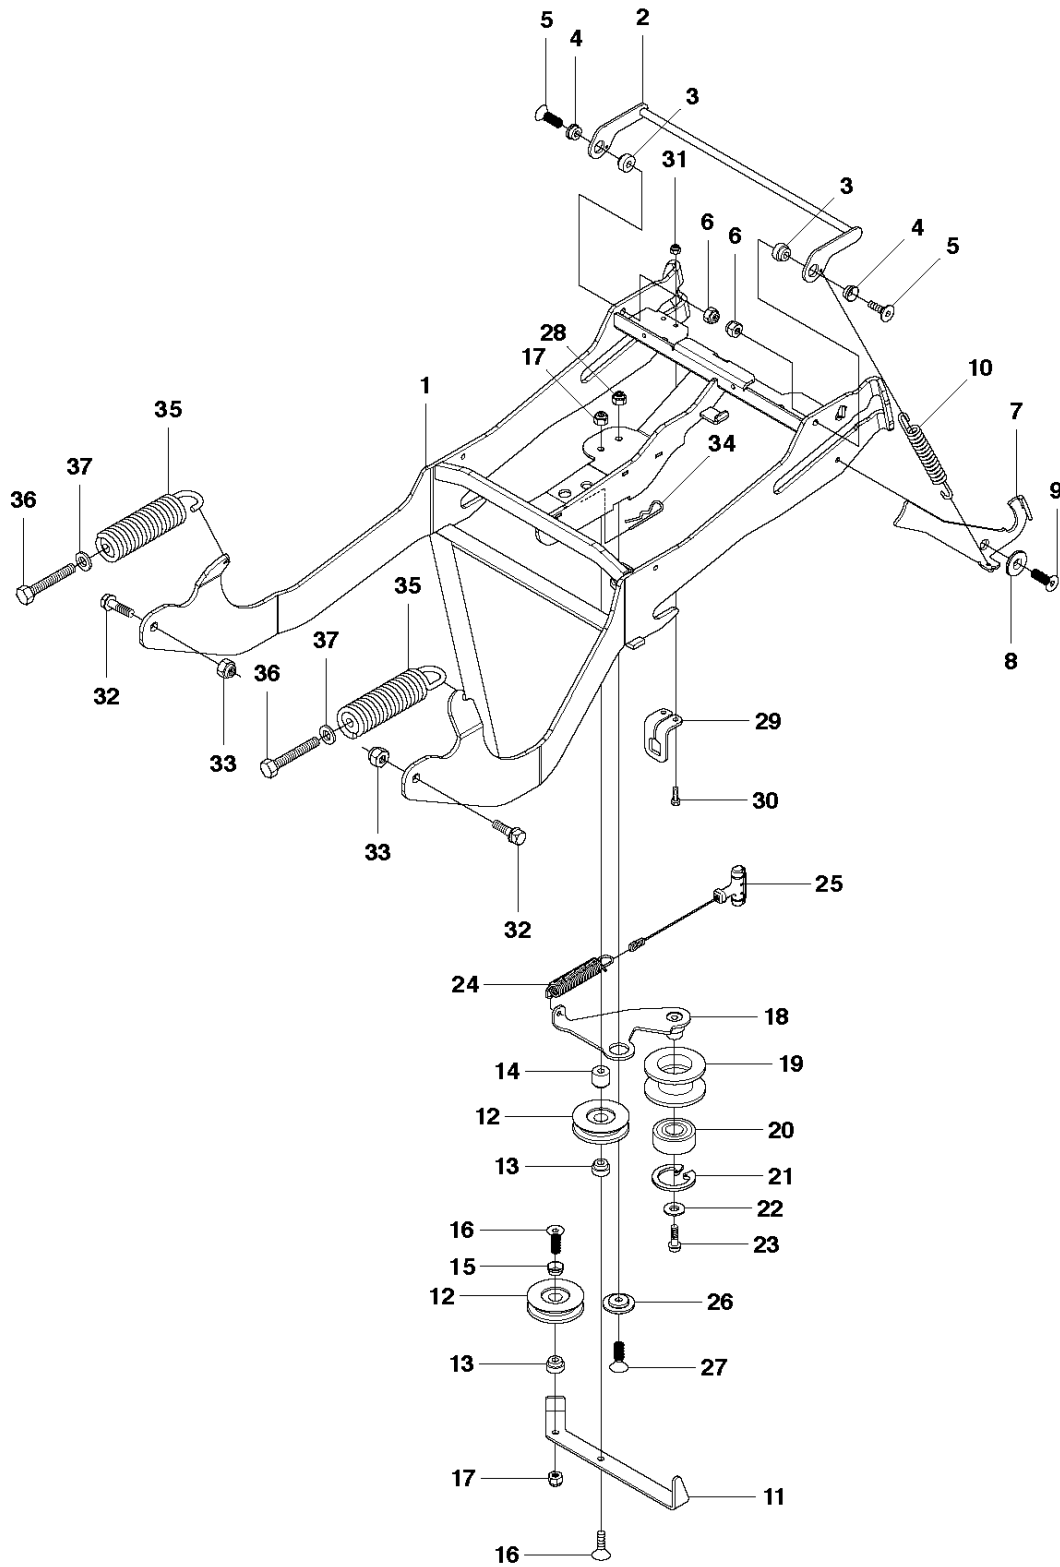

EQUIPMENT FRAME ASSY

FRAME

R422 Ts AWD, 967292101, 2015

Ref	Part No	Description	Remark	QTY KIT
1	586 19 30-01	EQUIPMENT FRAME		1
2	504 55 78-01	HOOK		1
3	544 00 34-01	BUSHING		2
4	506 99 33-02	SLEEVE		2
5	725 64 59-01	SCREW IHCSFM		2
6	732 21 18-01	LOCK NUT		2
7	504 55 80-01	LEVER		1
8	506 91 87-01	WASHER		1
9	725 64 48-01	SCREW IHCSFM		1
10	506 53 56-03	DRAW SPRING		1
11	504 81 28-01	BELT GUIDE		1
12	544 00 46-01	PULLEY ASSY		2
13	544 00 34-01	BUSHING		2
14	544 00 34-02	BUSHING		1
15	506 99 33-02	SLEEVE		1
16	725 64 59-01	SCREW IHCSFM		2
17	732 21 18-01	LOCK NUT		2
18	504 62 19-01	BELT TENSIONER		1
19	506 92 89-01	PULLEY		1
20	738 21 04-04	BALL BEARING		1
21	735 31 38-10	CIRCLIP		1
22	734 11 64-41	WASHER		1
23	506 55 83-02	SCREW EHHFT		1
24	504 62 24-01	SPRING		1
25	504 62 21-01	HANDLE ASSY		1
26	505 45 17-01	WASHER		1
27	725 64 53-01	SCREW IHCSFM		1
28	732 21 18-01	LOCK NUT		1
29	504 62 17-01	GUIDE		1
30	725 23 68-71	SCREW EHHM		2
31	732 21 16-01	NUT		2
32	506 89 58-01	COLLAR SCREW		2
33	732 25 22-01	HEXAGON LOCKING NUT		2
34	506 96 66-01	HAIR PIN COTTER		1
35	505 42 09-01	SPRING		2
36	725 25 15-71	SCREW EHHM		2
37	734 11 72-01	WASHER		2