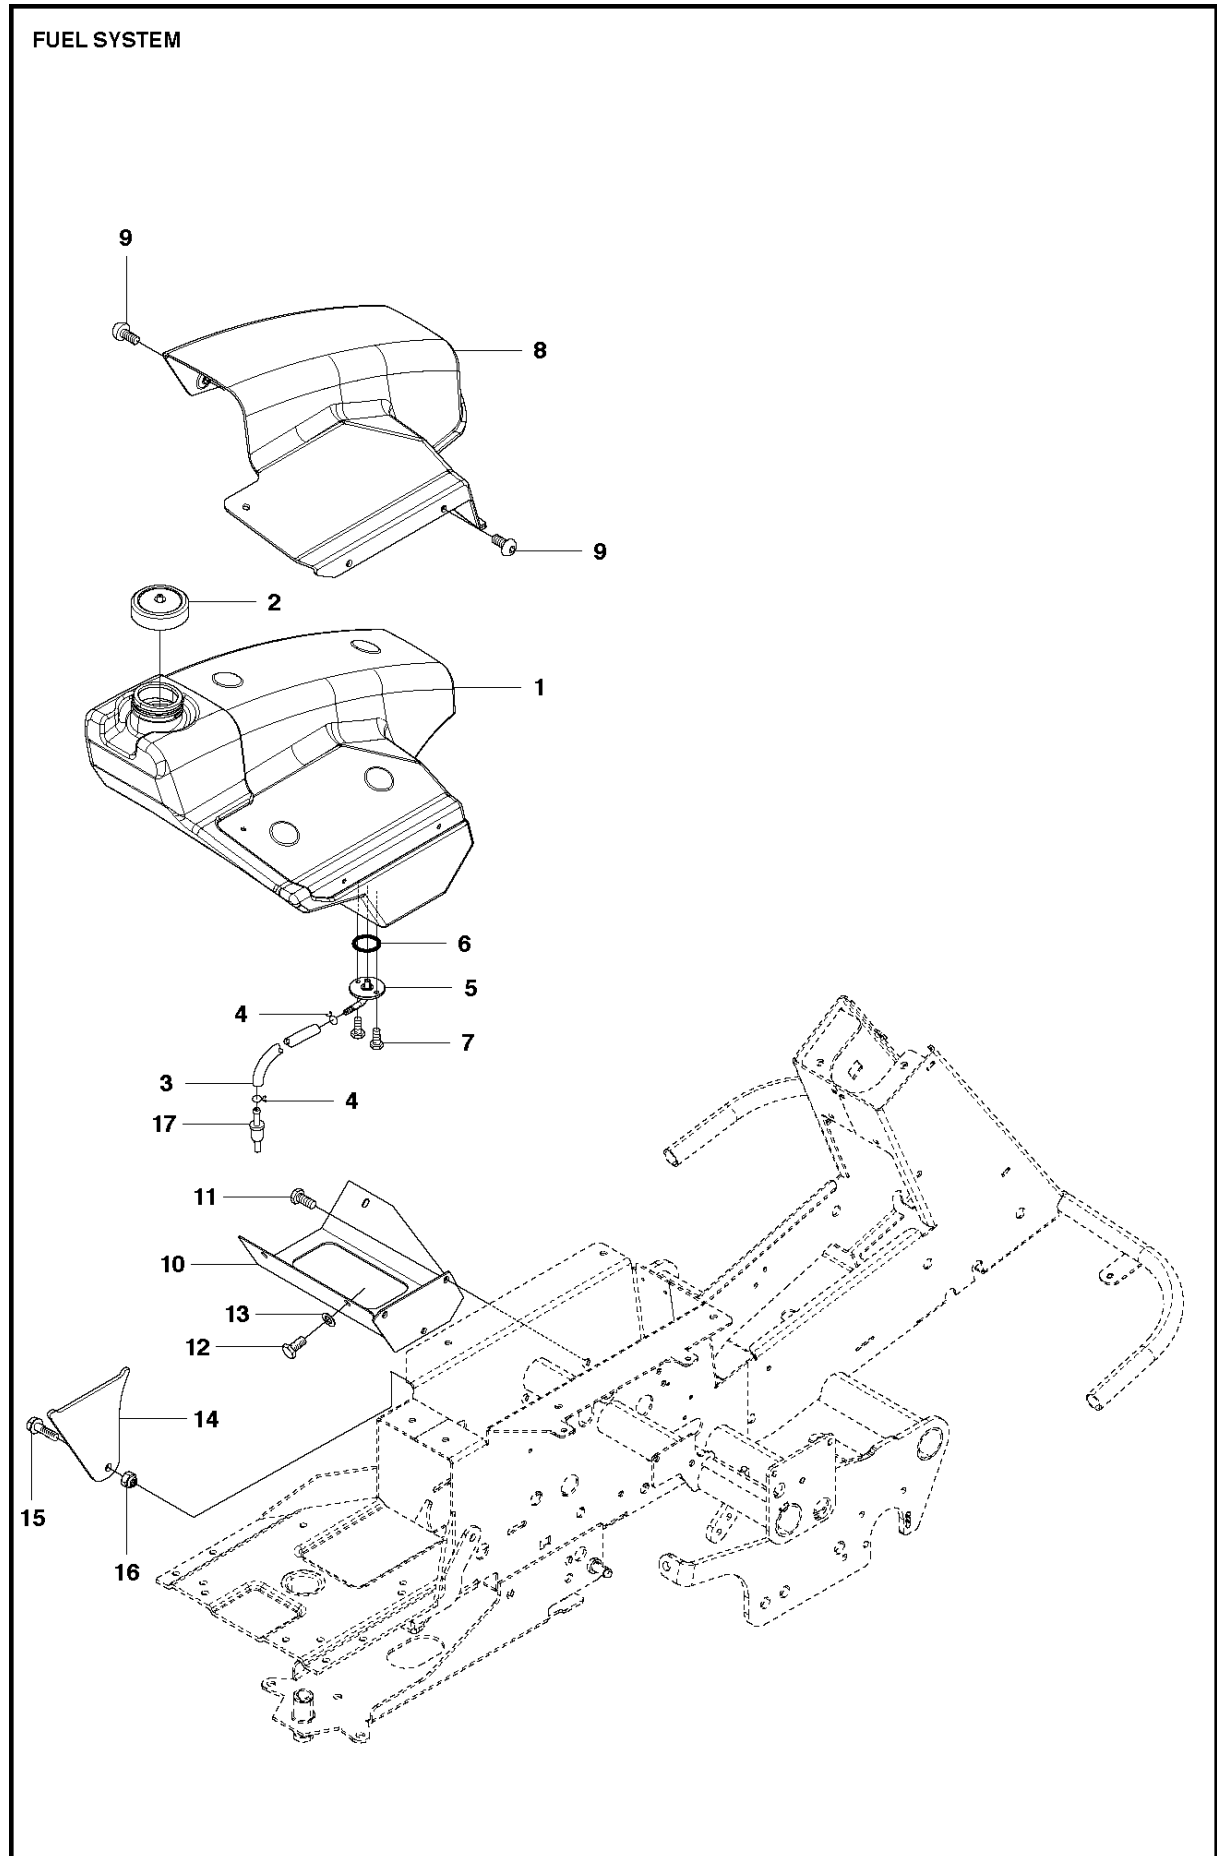

FUEL SYSTEM

R422 Ts AWD, 967292101, 2015

Ref	Part No	Description	Remark	QTY KIT
1	535 42 52-01	FUEL TANK		1
2	506 67 33-01	TANK CAP ASSY		1
3	504 80 00-07	FUEL HOSE		1
4	535 46 97-01	HOSE BRACE		2
5	506 89 18-01	CONNECTION		1
6	740 48 12-02	O-RING		1
7	535 41 56-19	SCREW		2
8	535 43 27-01	DESIGN COVER TANK		1
9	535 42 58-01	SCREW IHPANM		5
10	535 43 86-01	BRACKET		1
11	725 24 51-71	SCREW EHHM		3
12	725 23 66-51	HEXAGONAL SCREW M6X12		3
13	734 11 56-01	WASHER		3
14	535 43 88-01	TANK SUPPORT		1
15	725 24 95-71	SCREW EHHM		1
16	732 21 20-01	NUT		1
17	506 79 10-01	FUEL FILTER		1