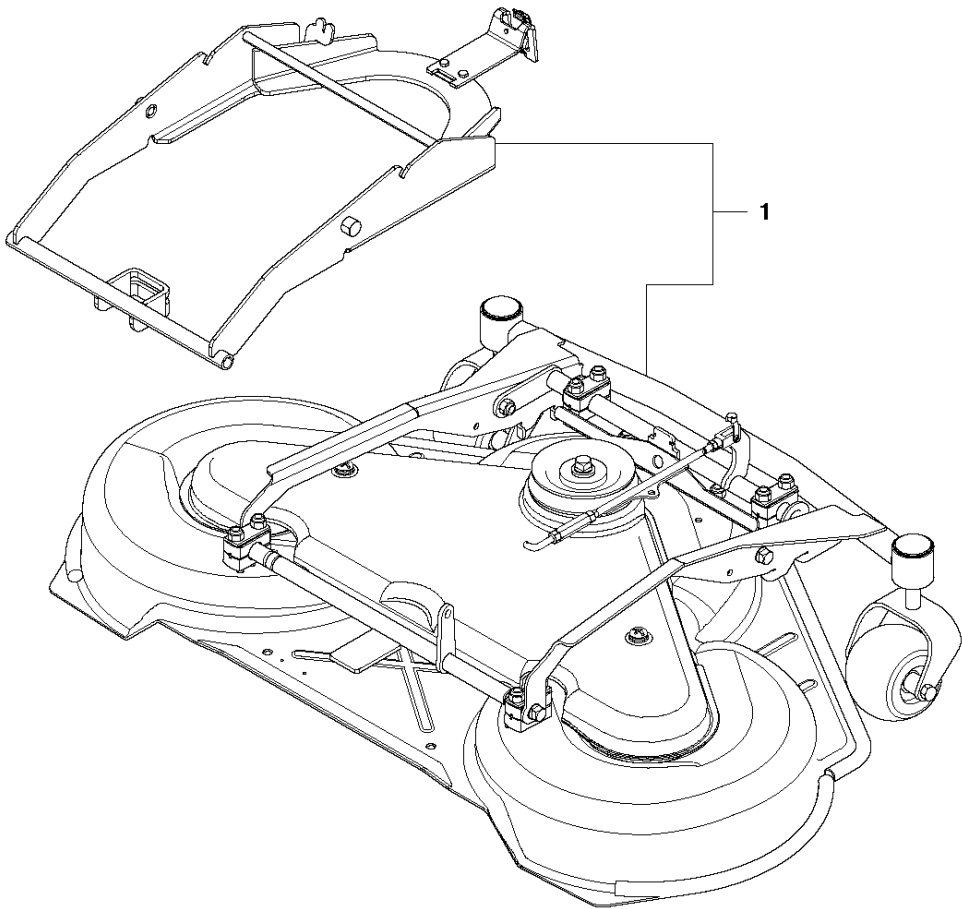

Ref	Part No	Description	Remark	QTY	KIT
1	504 56 99-01	DECK SHELL ASSY		1	
2	506 91 62-01	BLIND RIVET NUT		1	
3	544 44 93-01	PLUG		1	
4	506 57 01-04	SCREW EHHFM		1	
5	535 50 35-01	KNIFE BEARING		1	
6	544 06 78-01	BEARING HOUSING		1	5
7	535 42 87-01	SHAFT		1	5
8	535 42 88-01	SPACER		1	5
9	738 22 05-19	BALL BEARING		2	5
10	535 50 35-02	KNIFE BEARING		2	
11	544 06 78-01	BEARING HOUSING		1	10
12	535 42 87-02	SHAFT		1	10
13	535 42 88-01	SPACER		1	10
14	738 22 05-19	BALL BEARING		2	10
15	535 42 38-01	SCREW RSQM		12	
16	734 11 64-01	WASHER		12	
17	732 21 18-01	LOCK NUT		12	
18	535 42 90-01	PULLEY		4	
19	506 53 35-01	PARALLEL KEY		7	
20	535 42 88-01	SPACER		1	
21	535 42 92-01	WASHER		3	
22	725 25 42-51	SCREW EHHM		3	
23	535 50 42-01	BLADE BRACKET		3	
24	544 10 27-10	BLADE		3	
25	506 79 23-02	KNIFE PLATE		3	
26	725 25 42-51	SCREW EHHM		3	
27	506 54 07-01	BELT TENSIONER ASSY		1	
28	506 51 95-01	SPÄNNARM KPL.		1	27
29	506 53 27-01	PULLEY		1	27
30	734 11 64-41	WASHER		1	27
31	506 55 83-02	SCREW EHHFT		1	27
32	506 91 87-02	WASHER		1	
33	725 24 51-71	SCREW EHHM		1	
34	732 21 18-01	LOCK NUT		1	
35	506 53 31-01	SPRING		1	
36	544 11 33-01	BELT		1	
37	544 09 62-01	BELT COVER		1	
38	506 98 26-01	SCREW		2	
39	506 55 97-01	WASHER		2	
72	506 78 97-01	LABEL		1	
73	544 23 81-12	LABEL		1	
74	506 92 90-01	LABEL		1	

MOWER DECK, CT112 - 1