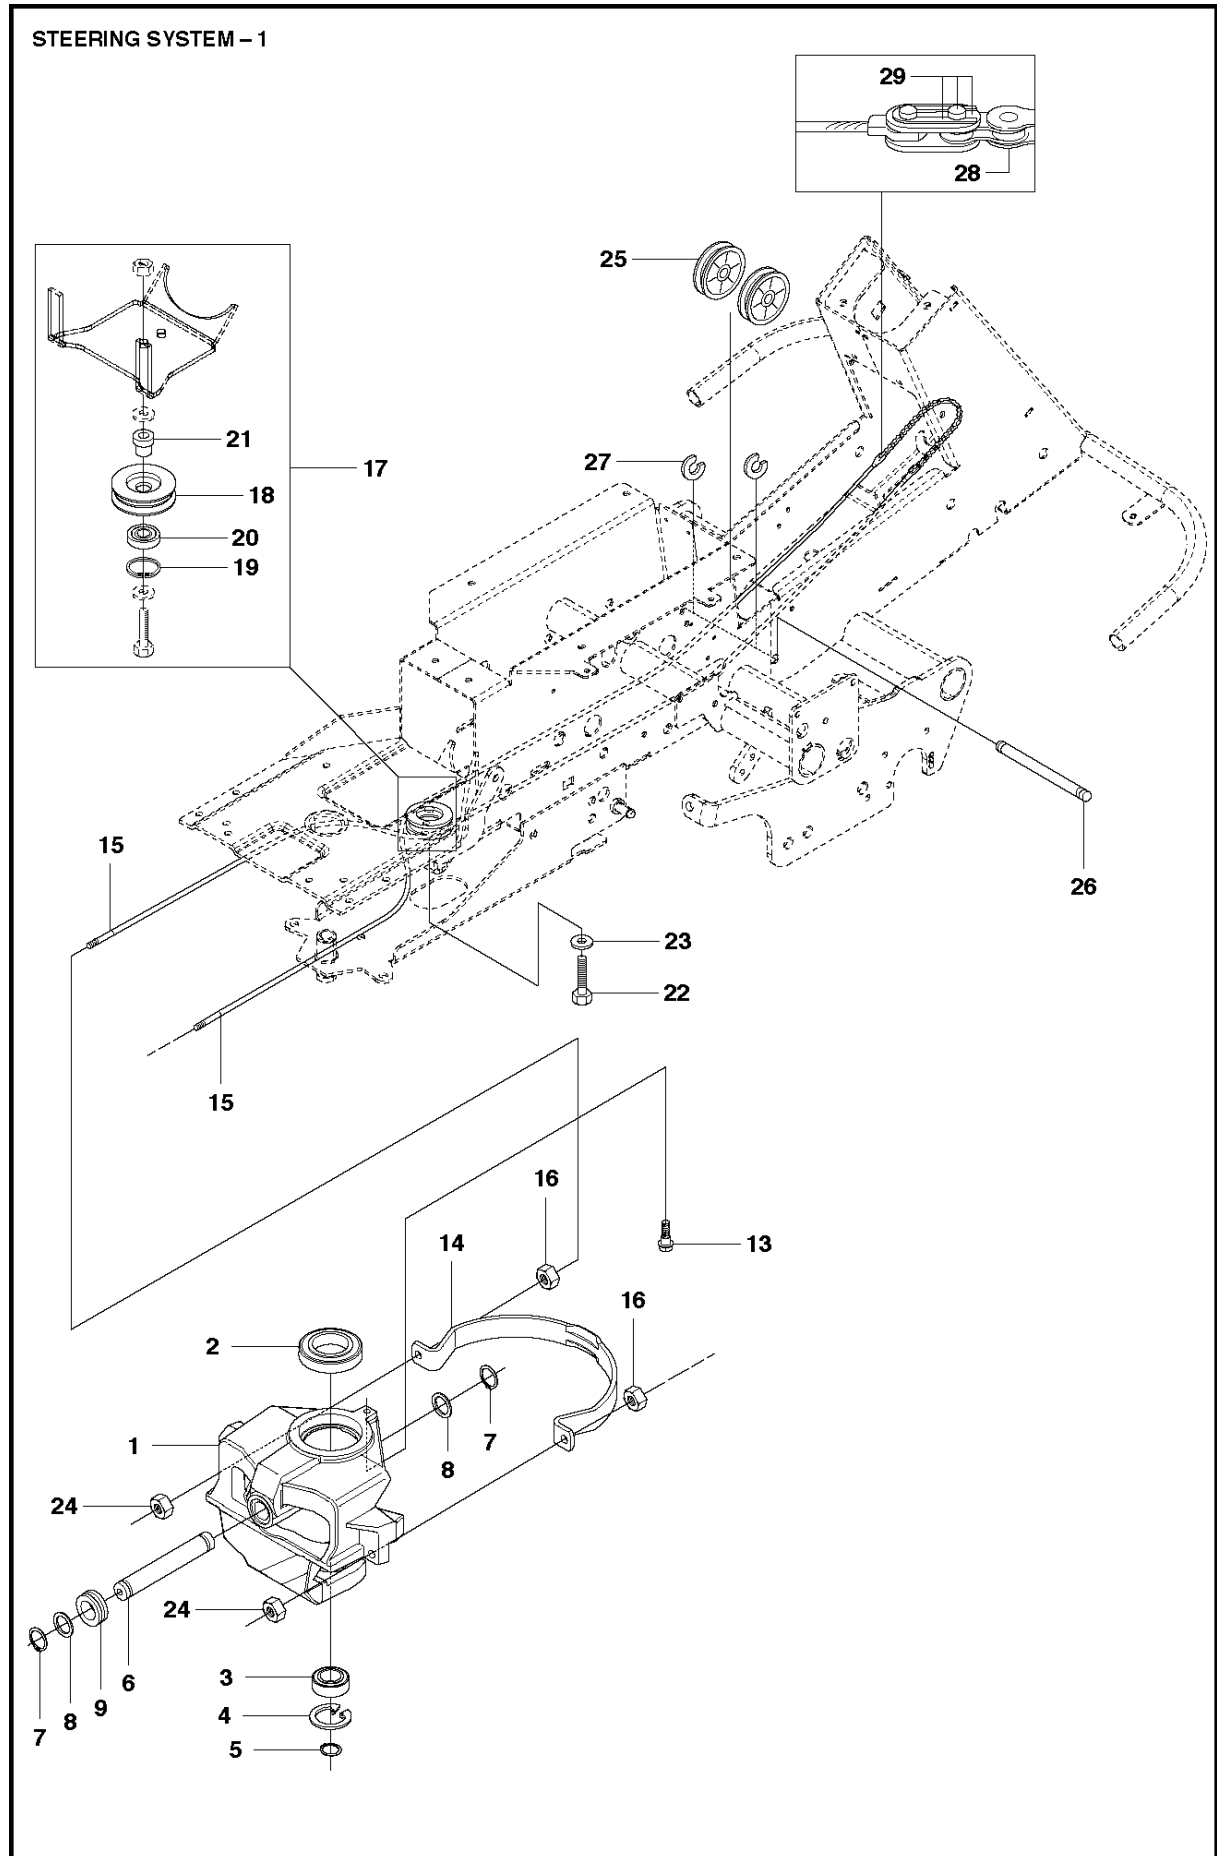

STEERING

R422 Ts AWD, 967292101, 2015

Ref	Part No	Description	Remark	QTY	KIT
1	578 36 74-01	SPINDLE		1	
2	738 21 10-04	BALL BEARING		1	
3	738 21 05-04	BALL BEARING		1	
4	735 31 40-10	CIRCLIP		1	
5	735 31 26-00	CIRCLIP		1	
6	535 46 30-01	SWING AXLE		1	
7	735 31 26-00	CIRCLIP		2	
8	506 77 34-01	WASHER		2	
9	740 68 14-21	V-RING		1	
13	506 59 74-01	SCREW EHHFM		1	
14	544 42 73-01	WIRE GUIDE		1	
15	577 19 99-03	WIRE ASSY		2	
16	731 23 20-51	HEXAGON NUT		2	
17	506 50 09-03	BARRING WHEEL		1	
18	535 42 41-01	BARRING WHEEL		1	17
19	735 31 40-10	CIRCLIP		1	17
20	738 22 04-19	BALL BEARING		1	17
21	506 50 08-02	BUSHING		1	17
22	725 25 00-51	SCREW EHHM		1	
23	734 11 74-41	WASHER		1	
24	732 21 20-51	NUT		2	
25	506 52 24-01	STARTER PULLEY		2	
26	506 53 94-03	SHAFT		1	
27	735 31 14-20	E-CLIP		2	
28	506 55 46-01	CHAIN		1	
29	506 55 47-01	LINKAGE		2