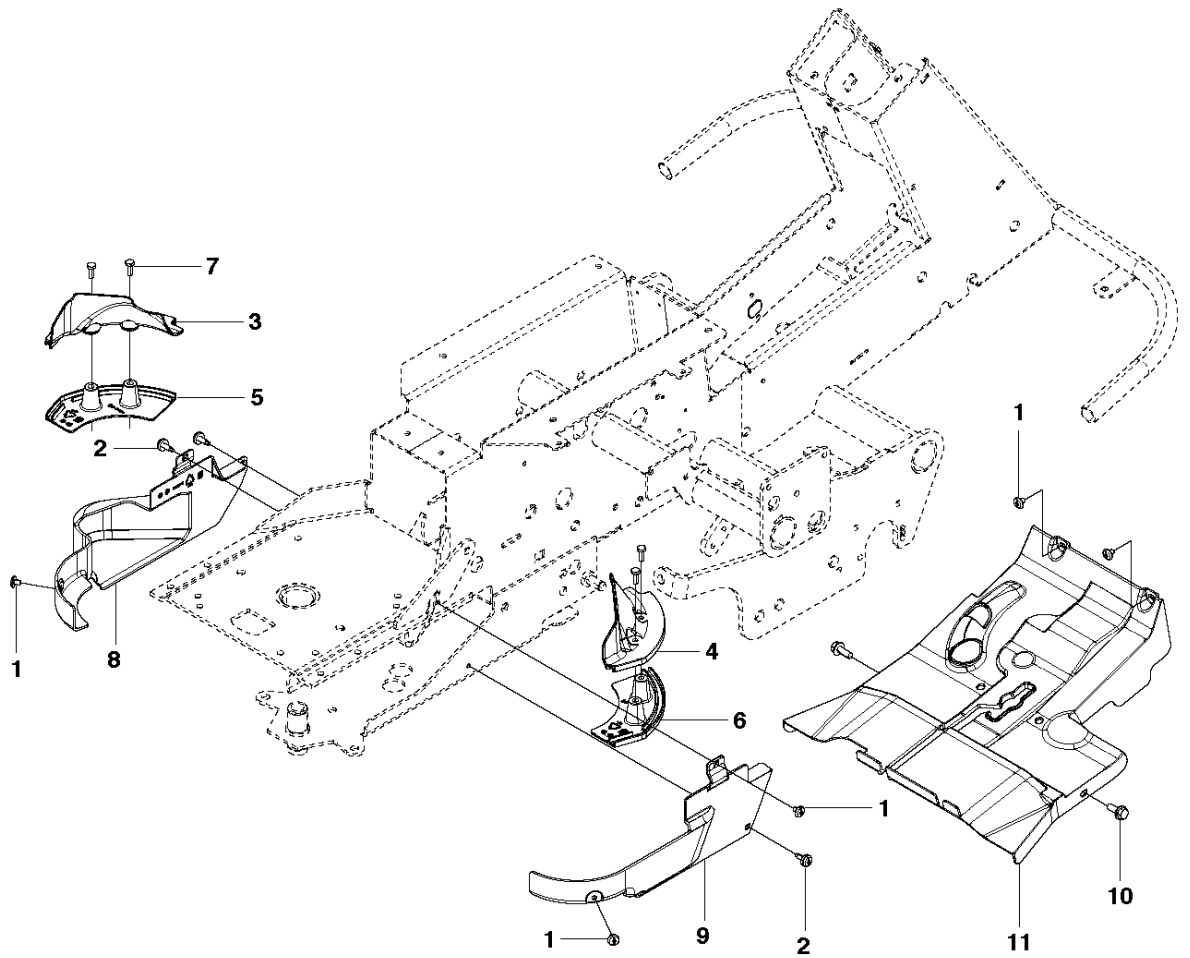

COVER & CHASSIS - 4

CHASSIS & ENCLOSURES

R422 Ts AWD, 967292101, 2015

Ref	Part No	Description	Remark	QTY KIT
1	522 55 73-01	SCREW		5
2	544 40 05-01	SCREW		3
3	510 22 25-01	BELT COVER		1
4	510 22 25-02	BELT COVER		1
5	510 22 27-01	BELT COVER		1
6	510 22 27-02	BELT COVER		1
7	725 23 68-61	SCREW EHHFT		4
8	510 22 21-01	BELT COVER		1
9	510 22 22-01	BELT COVER		1
10	506 57 01-04	SCREW EHHFM		2
11	510 41 82-02	BELT COVER		1