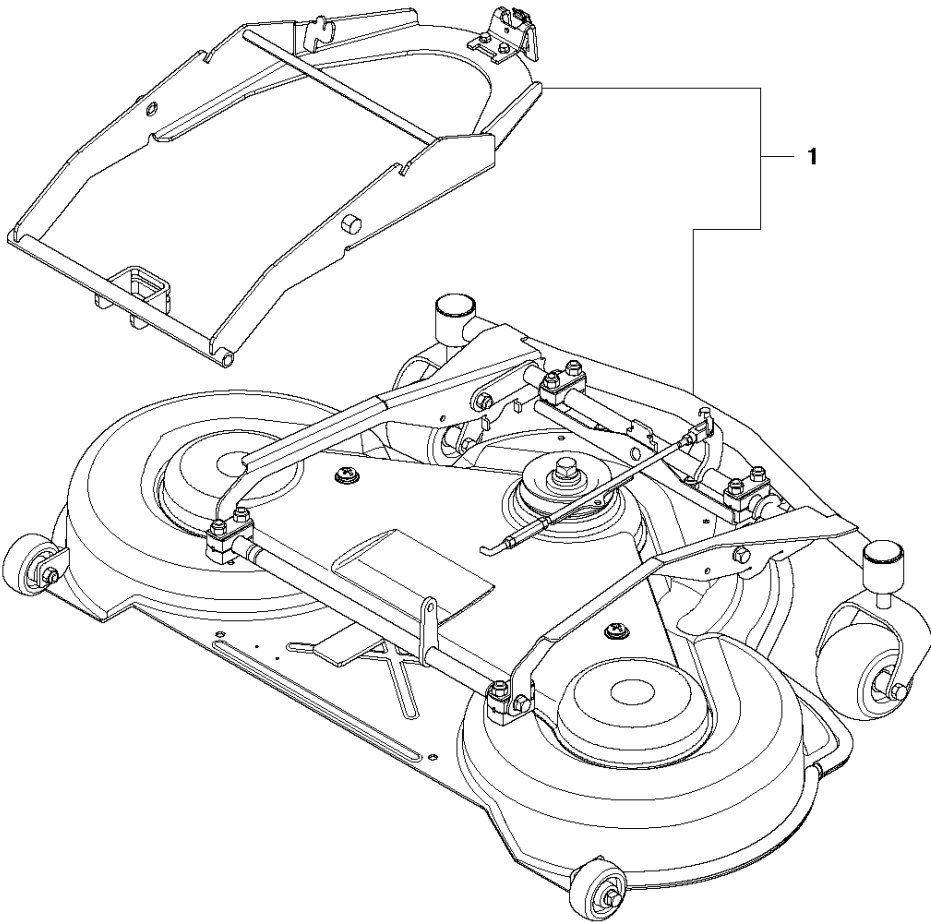

48"/122CM CUTTING DECK

R422 Ts AWD, 967292101, 2015

Ref	Part No	Description	Remark	QTY	KIT
1	522 50 56-01	CUTTING DECK KIT		1	
2	506 91 62-01	BLIND RIVET NUT		3	
3	535 42 83-02	PLUG ASSY		1	
4	725 24 60-51	SCREW EHHM		3	
5	734 11 64-01	WASHER		3	
6	535 42 86-01	BLADE HOUSING ASSY		1	
7	535 42 89-01	BEARING HOUSING		1	6
8	535 42 87-01	SHAFT		1	6
9	535 42 88-01	SPACER		1	6
10	738 22 05-19	BALL BEARING		2	6
11	535 42 86-02	BLADE HOUSING ASSY		2	
12	535 42 89-01	BEARING HOUSING		1	11
13	535 42 87-02	SHAFT		1	11
14	535 42 88-01	SPACER		1	11
15	738 22 05-19	BALL BEARING		2	11
16	535 42 38-01	SCREW RSQM		12	
17	734 11 64-01	WASHER		12	
18	732 21 18-01	LOCK NUT		12	
19	535 42 90-01	PULLEY		4	
20	506 53 35-01	PARALLEL KEY		7	
21	535 42 88-01	SPACER		1	
22	535 42 92-01	WASHER		3	
23	725 25 42-51	SCREW EHHM		3	
24	535 50 42-01	BLADE BRACKET		3	
25	535 42 94-10	BLADE		3	
26	506 79 23-02	KNIFE PLATE		3	
27	725 25 42-51	SCREW EHHM		3	
28	506 54 07-01	BELT TENSIONER ASSY		1	
29	506 51 95-01	SPÄNNARM KPL.		1	28
30	506 53 27-01	PULLEY		1	28
31	734 11 64-41	WASHER		1	28
32	506 55 83-02	SCREW EHHFT		1	28
33	506 91 87-02	WASHER		1	
34	725 24 51-71	SCREW EHHM		1	
35	732 21 18-01	LOCK NUT		1	
36	506 53 31-01	SPRING		1	
37	535 42 95-01	BELT		1	
38	535 42 96-01	BELT COVER		1	
39	506 98 26-01	SCREW		2	
40	506 55 97-01	WASHER		2	
41	589 24 56-01	WHEEL		2	
42	582 55 46-01	HUB		2	
43	577 37 67-01	SCREW EHHM		2	
44	732 21 20-51	NUT		2	
45	544 18 54-01	ROLLER		1	
46	544 22 10-01	SCREW EHHM		1	
47	732 21 22-01	NUT		1	
80	506 78 97-01	LABEL		1	
81	544 23 81-13	LABEL		1	
82	506 92 90-01	LABEL		1	
83	734 11 74-41	WASHER		2	

MOWER DECK, CT122 - 1