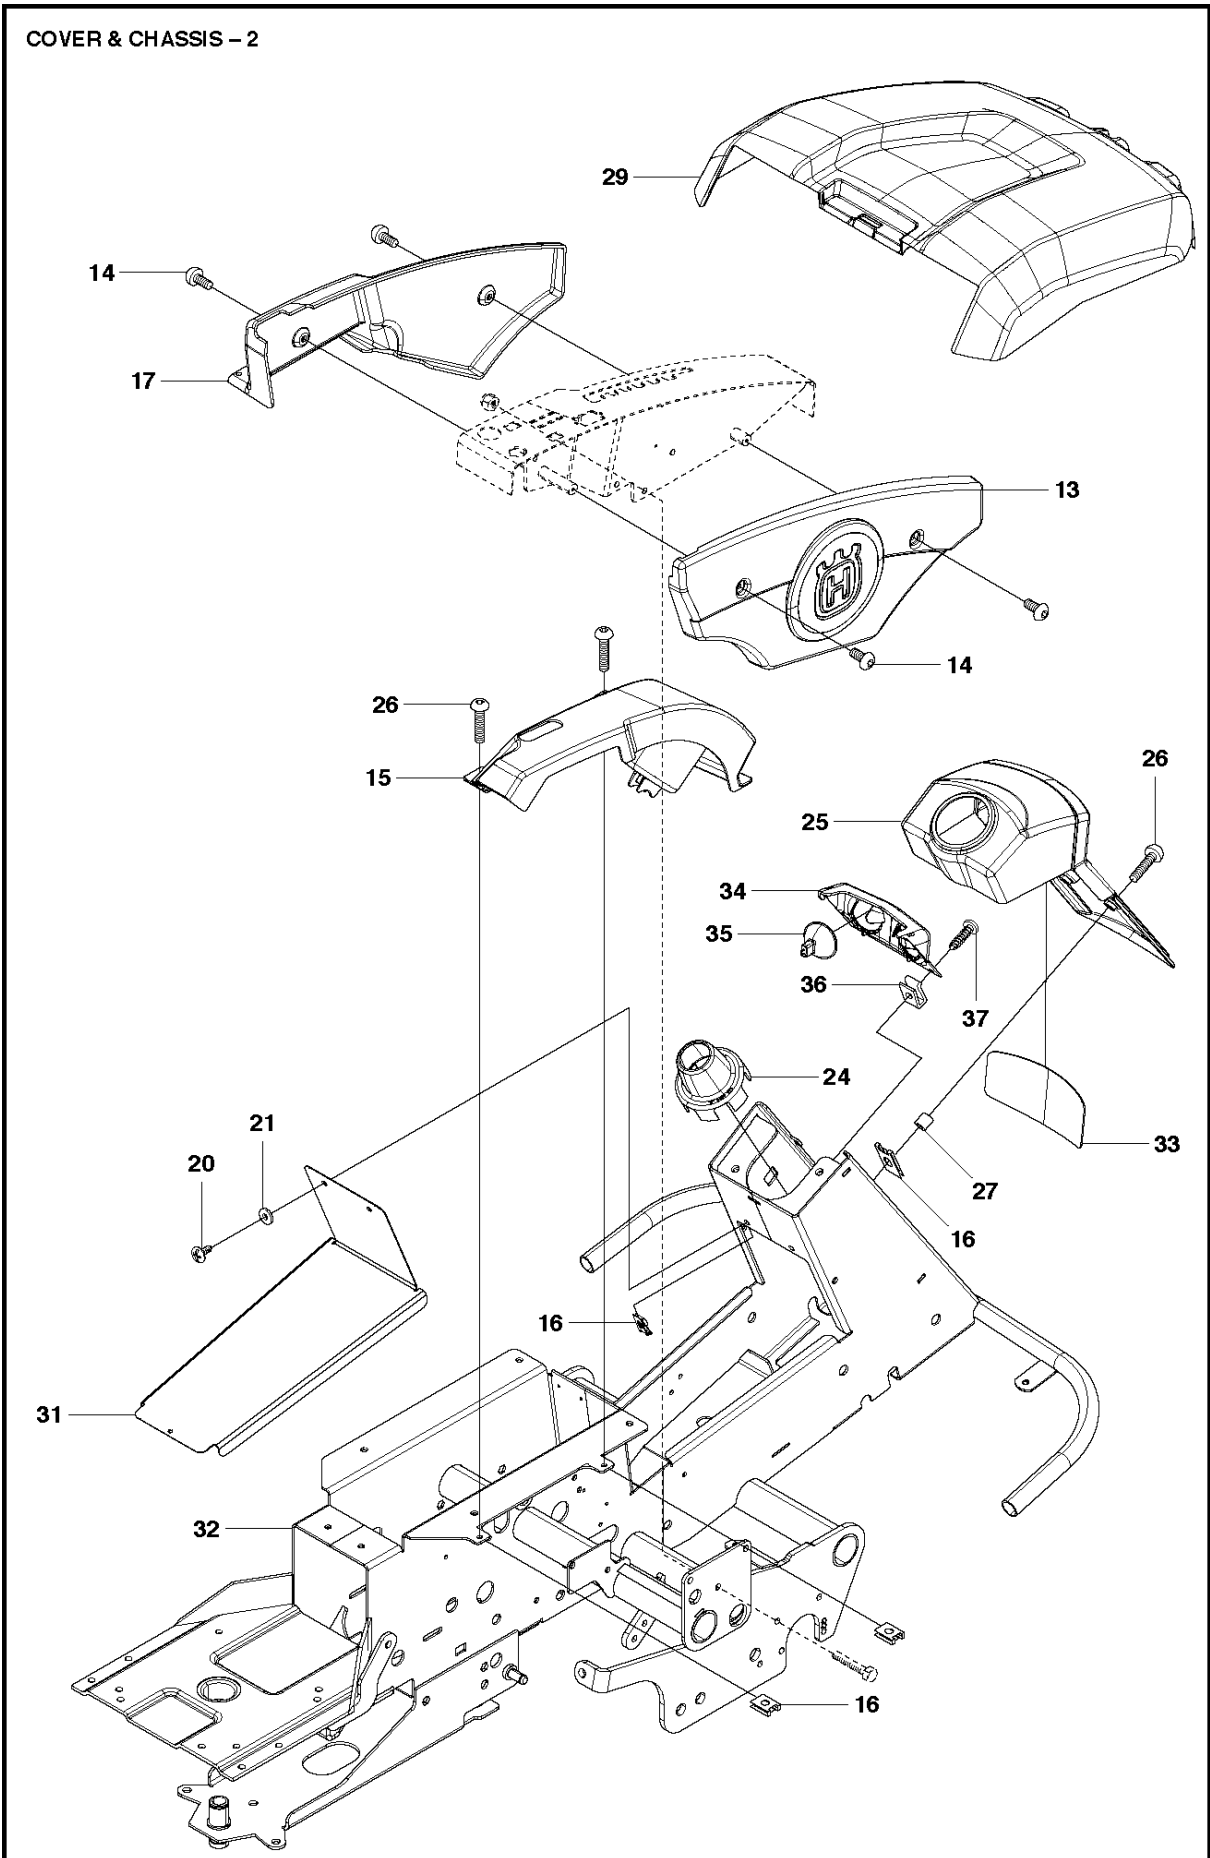

CHASSIS & ENCLOSURES

R422 Ts AWD, 967292101, 2015

Ref	Part No	Description	Remark	QTY KIT
13	502 63 75-01	CONTROL COVER		1
14	535 42 58-01	SCREW IHPANM		4
15	502 63 77-01	CONTROL COVER		1
16	535 42 91-01	SPRING NUT		6
17	535 47 65-01	CONTROL CAP INNER		1
20	506 98 26-01	SCREW		6
21	506 55 97-01	WASHER		8
24	535 46 05-01	SEALING		1
25	535 45 97-01	COVER		1
26	535 42 58-02	SCREW IHPANM		4
27	535 46 29-01	SPACER		2
29	586 21 02-01	COVER		1
31	535 42 15-01	LOCK GOLVTUNNEL		1
32	578 77 85-02	CHASSIS		1
33	535 44 71-01	LAMP CHIMNEY		1
34	535 44 67-01	HOUSING		1
35	535 44 68-01	LAMP		2
36	535 41 56-19	SCREW		2
37	506 89 20-01	SPEED NUT		2