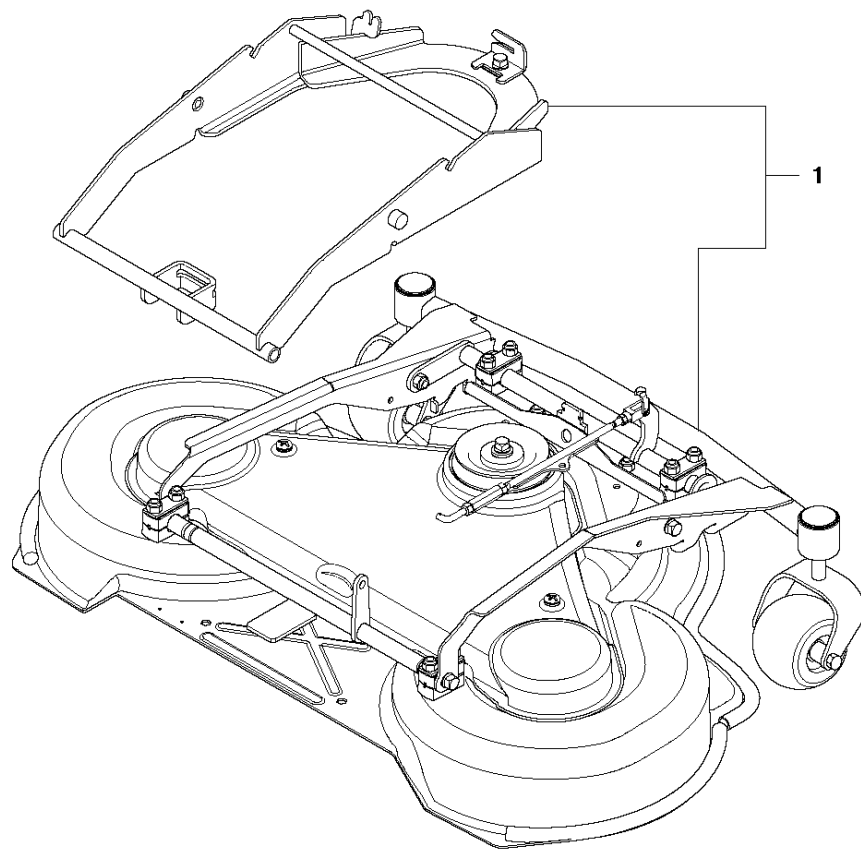

Ref	Part No	Description	Remark	QTY	KIT
1	504 56 98-01	DECK SHELL ASSY		1	
2	506 91 62-01	BLIND RIVET NUT		3	
3	544 44 92-01	PLUG		1	
4	506 57 01-04	SCREW EHHFM		3	
5	535 50 35-01	KNIFE BEARING		1	
6	544 06 78-01	BEARING HOUSING		1	5
7	535 42 87-01	SHAFT		1	5
8	535 42 88-01	SPACER		1	5
9	738 22 05-19	BALL BEARING		2	5
10	535 50 35-02	KNIFE BEARING		2	
11	544 06 78-01	BEARING HOUSING		1	10
12	535 42 87-02	SHAFT		1	10
13	535 42 88-01	SPACER		1	10
14	738 22 05-19	BALL BEARING		2	10
15	535 42 38-01	SCREW RSQM		12	
16	734 11 64-01	WASHER		12	
17	732 21 18-01	LOCK NUT		12	
18	535 42 90-01	PULLEY		4	
19	506 53 35-01	PARALLEL KEY		7	
20	535 42 88-01	SPACER		1	
21	535 42 92-01	WASHER		3	
22	725 25 42-51	SCREW EHHM		3	
23	535 50 42-01	BLADE BRACKET		3	
24	504 19 04-01	RIDE ON BLADE		3	
25	506 79 23-02	KNIFE PLATE		3	
26	725 25 42-51	SCREW EHHM		3	
27	506 54 07-01	BELT TENSIONER ASSY		1	
28	506 51 95-01	SPÄNNARM KPL.		1	27
29	506 53 27-01	PULLEY		1	27
30	734 11 64-41	WASHER		1	27
31	506 55 83-02	SCREW EHHFT		1	27
32	506 91 87-02	WASHER		1	
33	725 24 51-71	SCREW EHHM		1	
34	732 21 18-01	LOCK NUT		1	
35	506 53 31-01	SPRING		1	
36	544 11 32-01	BELT		1	
37	544 09 61-01	BELT COVER		1	
38	506 98 26-01	SCREW		2	
39	506 55 97-01	WASHER		2	
72	506 78 97-01	LABEL		1	
73	544 23 81-11	LABEL		1	
74	506 92 90-01	LABEL		1	

T MOWER DECK, CT103