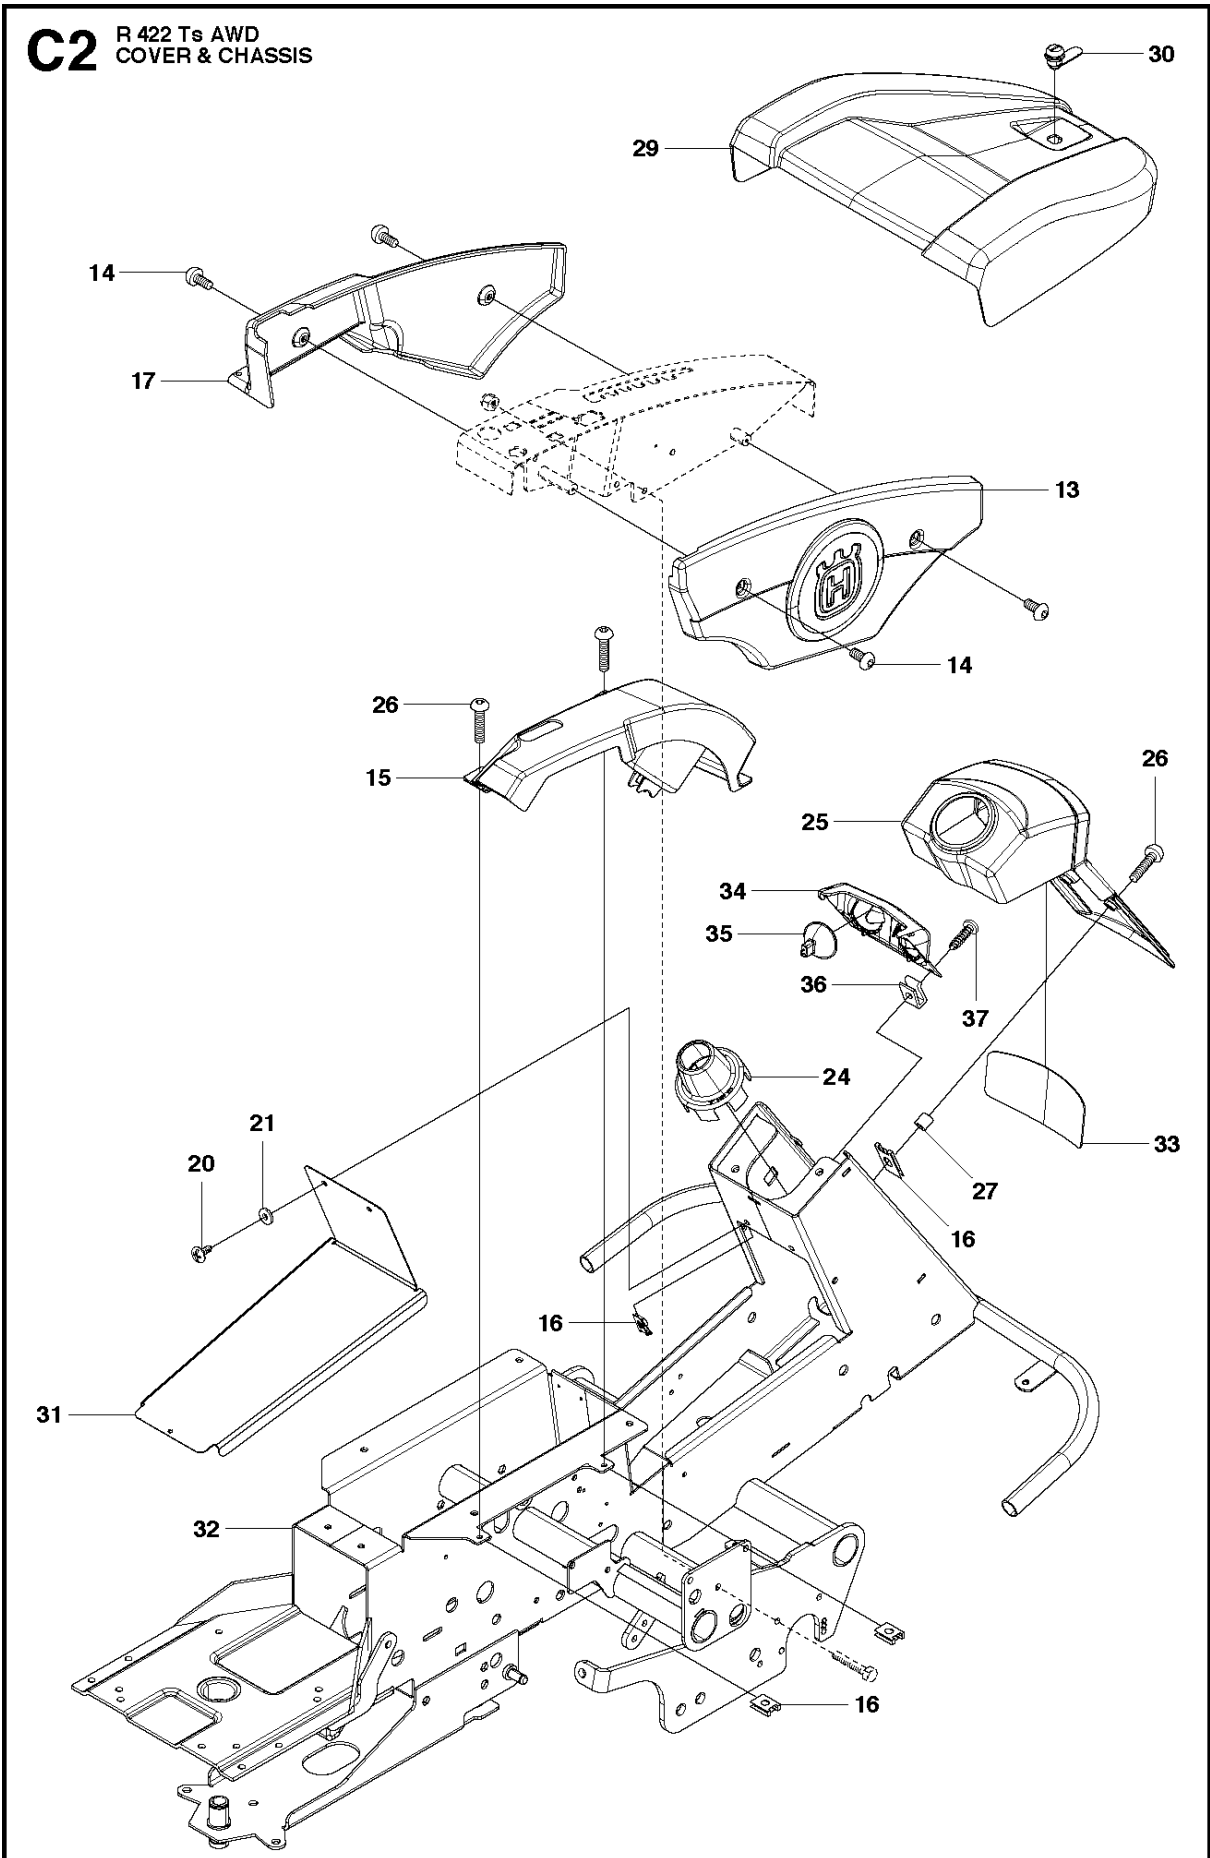

CHASSIS & ENCLOSURES

R422 Ts AWD, 966772901, 2014

Ref	Part No	Description	Remark	QTY KIT
13	502 63 75-01	CONTROL COVER		1
14	535 42 58-01	SCREW IHPANM		4
15	502 63 77-01	CONTROL COVER		1
16	535 42 91-01	SPRING NUT		6
17	535 47 65-01	CONTROL CAP INNER		1
20	506 98 26-01	SCREW		6
21	506 55 97-01	WASHER		8
24	535 46 05-01	SEALING		1
25	535 45 97-01	COVER		1
26	535 42 58-02	SCREW IHPANM		4
27	535 46 29-01	SPACER		2
29	502 28 69-01	UNIT COVER		1
30	525 39 05-01	LOCK		1
31	535 42 15-01	LOCK GOLVTUNNEL		1
32	578 77 85-02	CHASSIS		1
33	535 44 71-01	LAMP CHIMNEY		1
34	535 44 67-01	HOUSING		1
35	535 44 68-01	LAMP		2
36	535 41 56-19	SCREW		2
37	506 89 20-01	SPEED NUT		2