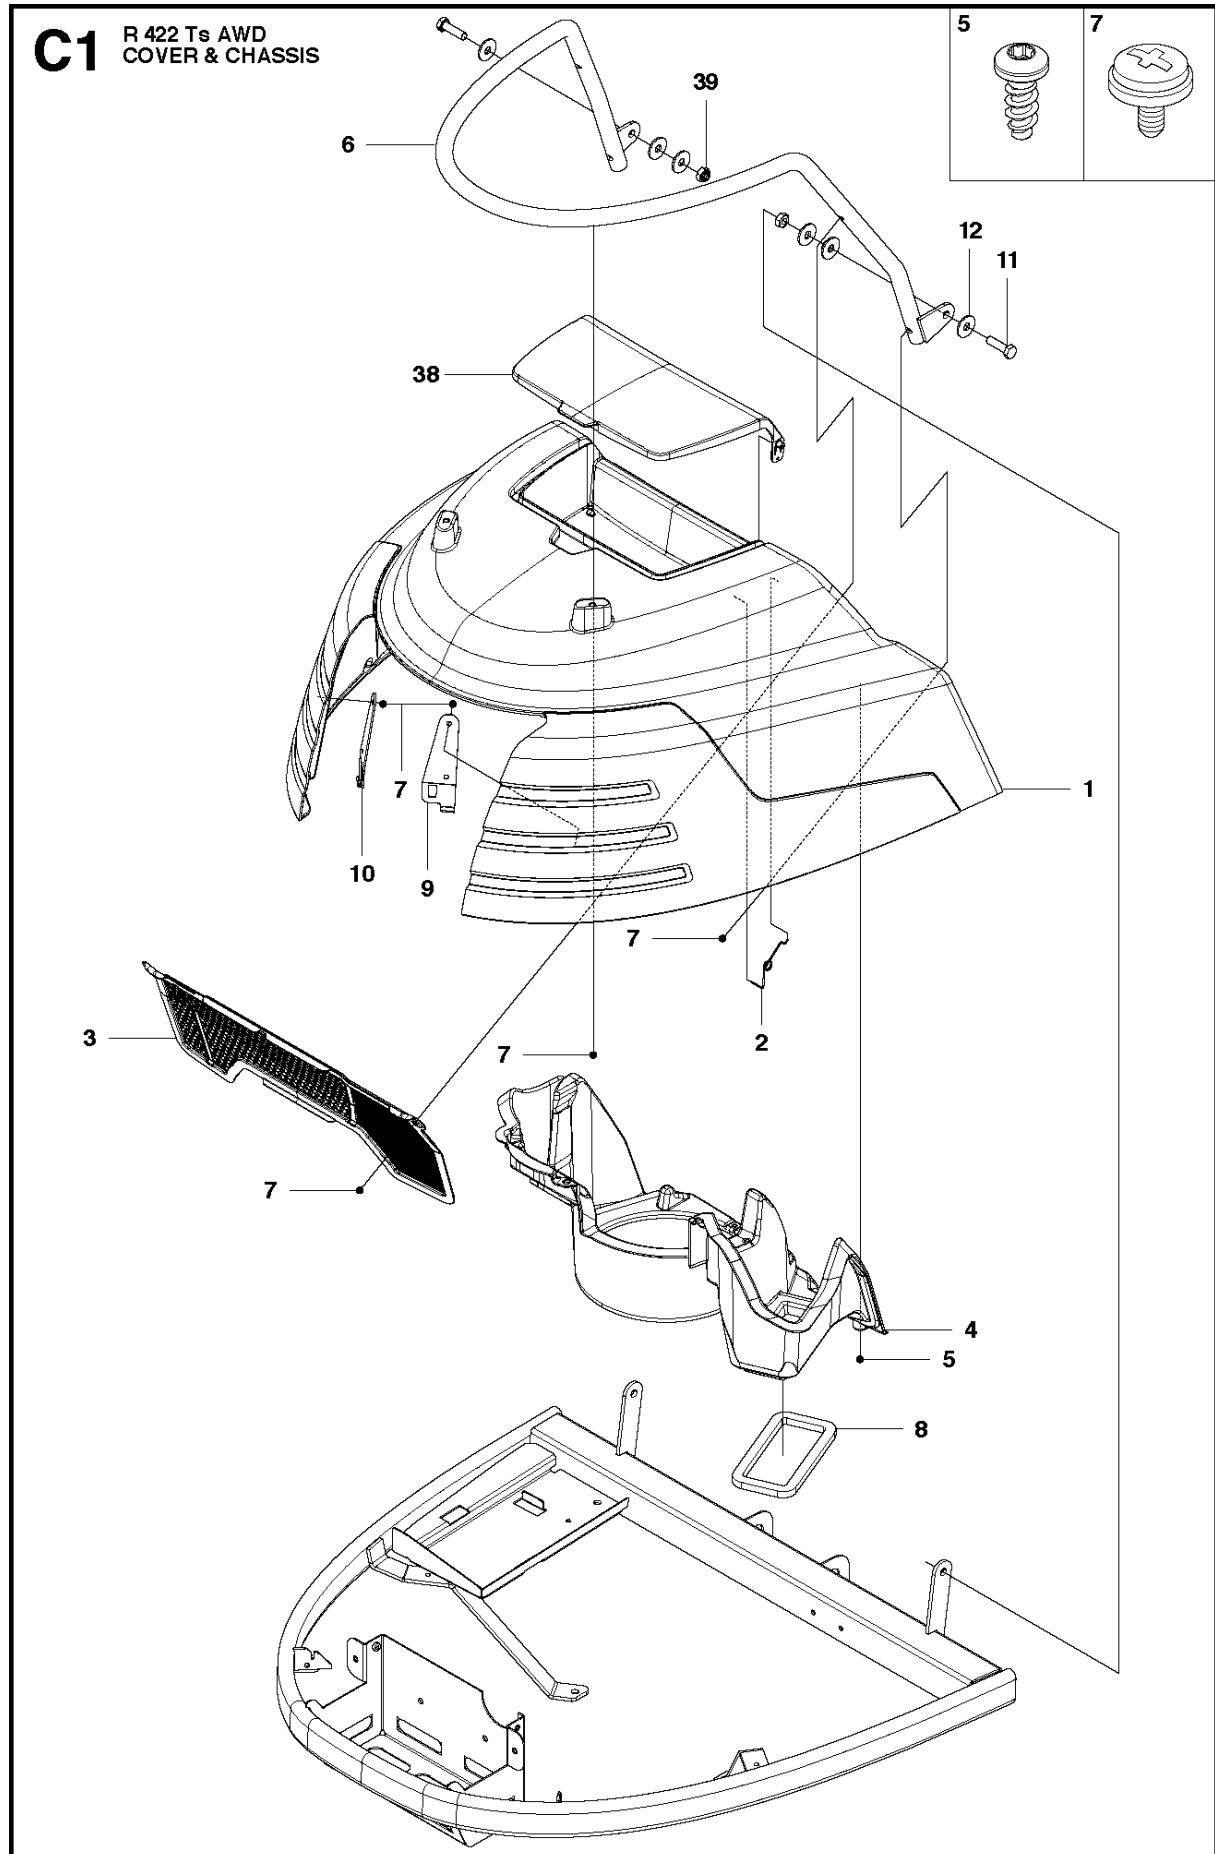

CHASSIS & ENCLOSURES

R422 Ts AWD, 966772901, 2014

Ref	Part No	Description	Remark	QTY KIT
1	581 81 96-01	ENGINE HOOD ASSY		1
2	504 12 41-01	SPRING		2
3	502 48 22-01	GRID		1
4	504 10 19-02	AIR CONDUCTOR		1
5	504 61 09-01	SCREW		5
6	502 49 46-01	LOAD CARRIER		1
7	544 40 05-01	SCREW		10
8	504 62 95-01	SEALING		1
9	504 61 39-01	GUIDE PLATE		1
10	504 61 39-02	GUIDE PLATE		1
11	725 24 97-51	SCREW		2
12	734 11 74-60	WASHER		6
38	504 10 14-01	LID		1
39	732 21 20-51	NUT		2