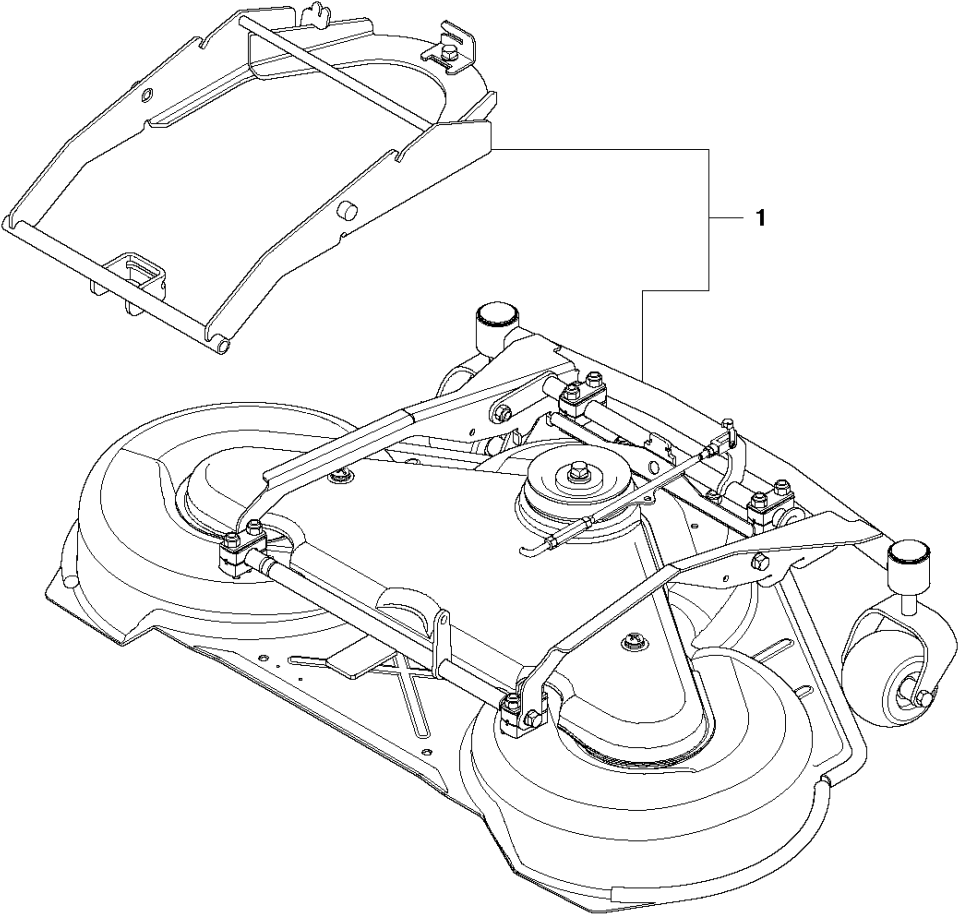

Ref	Part No	Description	Remark	QTY	KIT
1	504 56 99-01	DECK SHELL ASSY		1	
2	506 91 62-01	BLIND RIVET NUT		1	
3	544 44 93-01	PLUG		1	
4	506 57 01-04	SCREW EHHFM		1	
5	535 50 35-01	KNIFE BEARING		1	
6	544 06 78-01	BEARING HOUSING		1	5
7	535 42 87-01	SHAFT		1	5
8	535 42 88-01	SPACER		1	5
9	738 22 05-19	BALL BEARING		2	5
10	535 50 35-02	KNIFE BEARING		2	
11	544 06 78-01	BEARING HOUSING		1	10
12	535 42 87-02	SHAFT		1	10
13	535 42 88-01	SPACER		1	10
14	738 22 05-19	BALL BEARING		2	10
15	535 42 38-01	SCREW RSQM		12	
16	734 11 64-01	WASHER		12	
17	732 21 18-01	LOCK NUT		12	
18	535 42 90-01	PULLEY		4	
19	506 53 35-01	PARALLEL KEY		7	
20	535 42 88-01	SPACER		1	
21	535 42 92-01	WASHER		3	
22	725 25 42-51	SCREW EHHM		3	
23	535 50 42-01	BLADE BRACKET		3	
24	544 10 27-01	BLADE		3	
25	506 79 23-02	KNIFE PLATE		3	
26	725 25 42-51	SCREW EHHM		3	
27	506 54 07-01	BELT TENSIONER ASSY		1	
28	506 51 95-01	SPÄNNARM KPL.		1	27
29	506 53 27-01	PULLEY		1	27
30	734 11 64-41	WASHER		1	27
31	506 55 83-02	SCREW EHHFT		1	27
32	506 91 87-02	WASHER		1	
33	725 24 51-71	SCREW EHHM		1	
34	732 21 18-01	LOCK NUT		1	
35	506 53 31-01	SPRING		1	
36	544 11 33-01	BELT		1	
37	544 09 62-01	BELT COVER		1	
38	506 98 26-01	SCREW		2	
39	506 55 97-01	WASHER		2	
72	506 78 97-01	LABEL		1	
73	544 23 81-12	LABEL		1	
74	506 92 90-01	LABEL		1	

U MOWER DECK, CT112