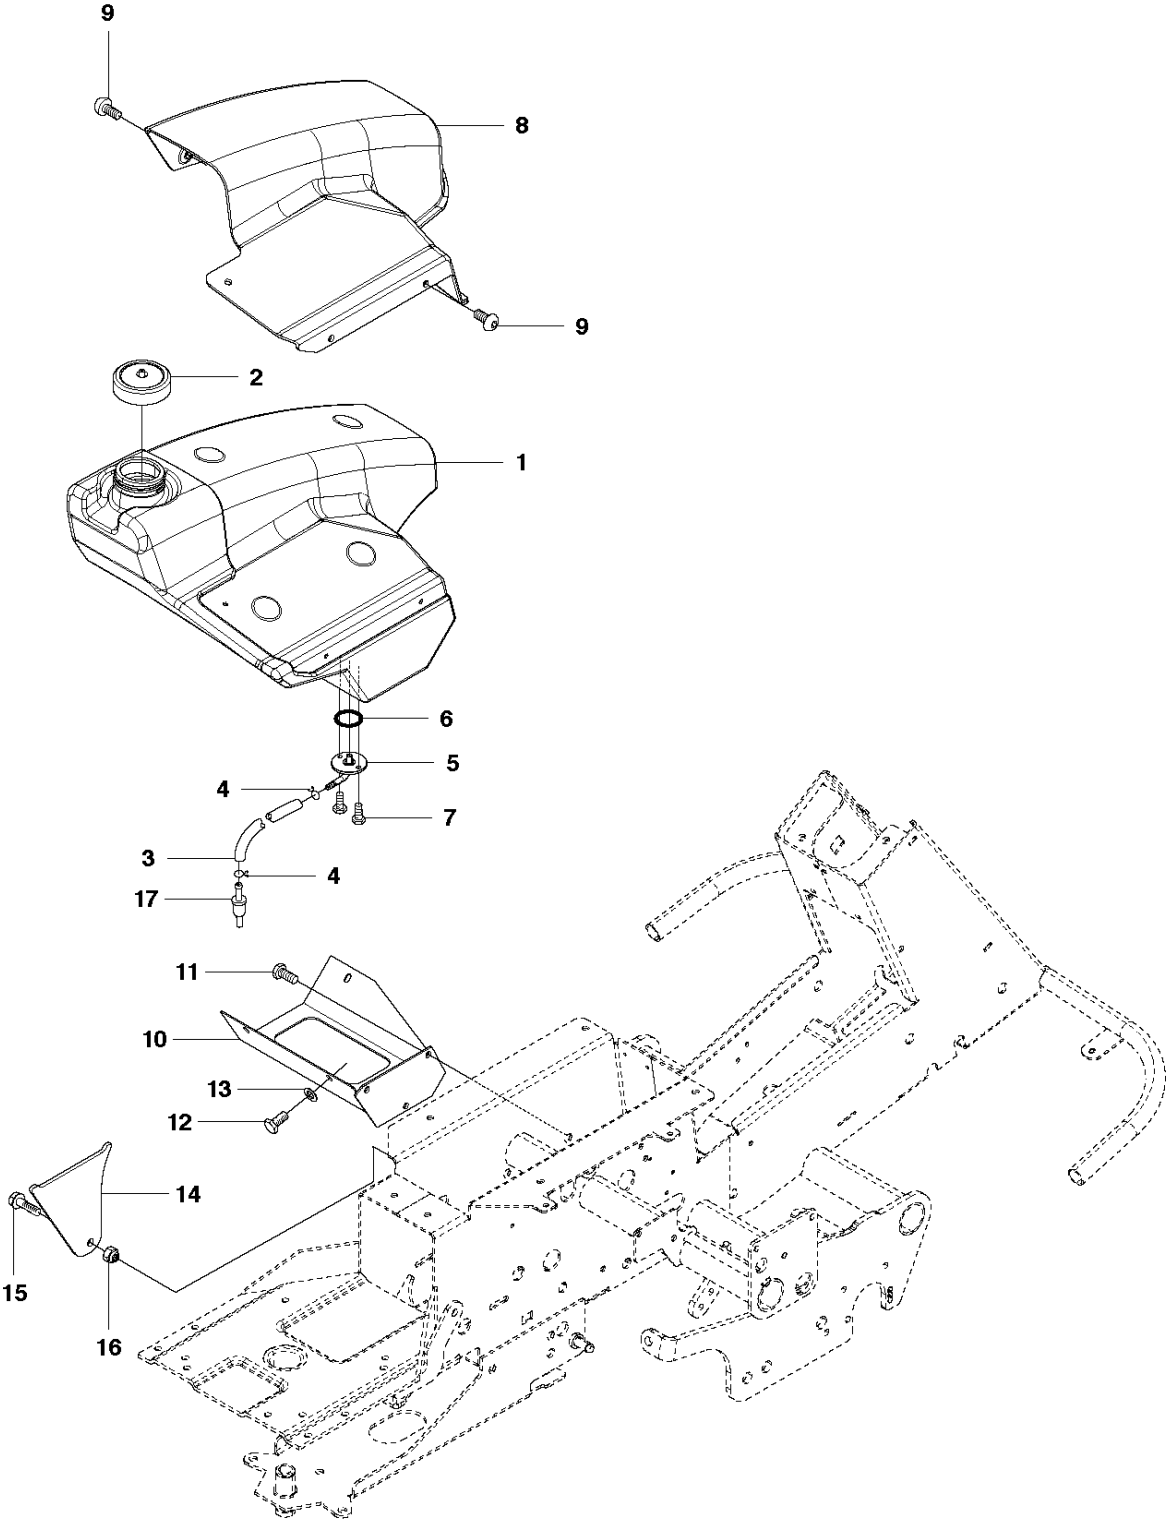

B R 422 Ts AWD
FUEL SYSTEM

FUEL SYSTEM

R422 Ts AWD, 966772901, 2014

Ref	Part No	Description	Remark	QTY KIT
1	535 42 52-01	FUEL TANK		1
2	506 67 33-01	TANK CAP ASSY		1
3	504 80 00-07	FUEL HOSE		1
4	535 46 97-01	HOSE BRACE		2
5	506 89 18-01	CONNECTION		1
6	740 48 12-02	O-RING		1
7	535 41 56-19	SCREW		2
8	535 43 27-01	DESIGN COVER TANK		1
9	535 42 58-01	SCREW IHANM		5
10	535 43 86-01	BRACKET ASSY		1
11	725 24 51-71	SCREW EHHM		3
12	725 23 66-51	HEXAGONAL SCREW M6X12		3
13	734 11 56-01	WASHER		3
14	535 43 88-01	TANK SUPPORT		1
15	725 24 95-71	SCREW EHHM		1
16	732 21 20-01	NUT		1
17	506 79 10-01	FUEL FILTER		1