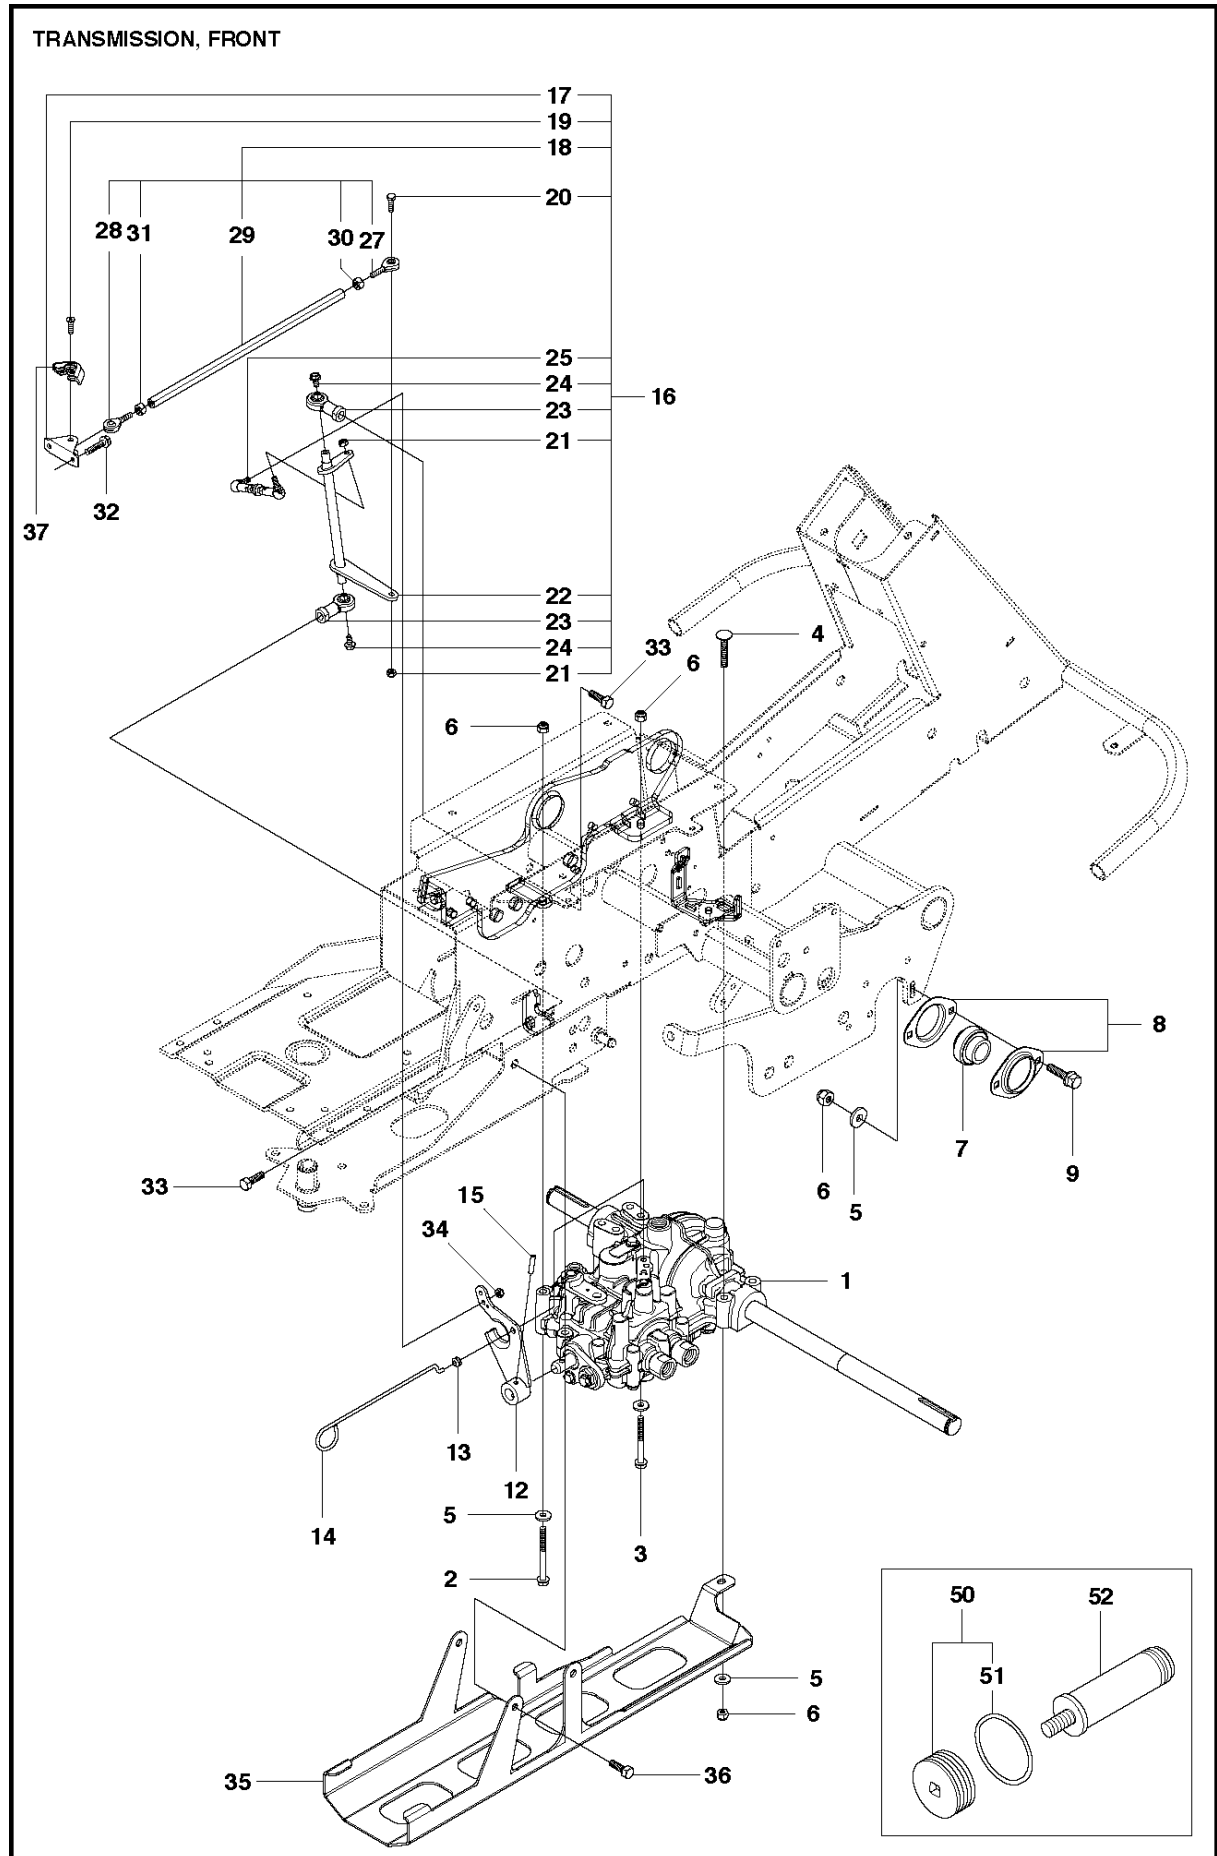

TRANSMISSION

R422 Ts AWD, 966772901, 2014

Ref	Part No	Description	Remark	QTY	KIT
1	577 53 19-01	TRANSMISSION		1	
2	725 24 67-51	SCREW EHHM		1	
3	725 24 64-51	SCREW EHHM		1	
4	535 42 38-03	SCREW RSQM		1	
5	734 11 64-01	WASHER		5	
6	732 21 18-01	LOCK NUT		5	
7	544 00 89-02	BEARING		1	
8	544 00 90-02	BEARING HOUSING		2	
9	506 57 01-05	SCREW EHHFM		2	
12	578 29 19-01	LEVER		1	
13	503 73 58-01	BUSHING		1	
14	535 49 97-01	ARM		1	
15	721 43 47-01	SPRING PIN		1	
16	544 84 15-01	LINK ASSY		1	
17	535 49 28-02	BRACKET		1	16
18	544 45 67-01	ROD		1	16
19	544 84 17-01	SCREW		1	16
20	522 62 21-01	SCREW EHHM		1	16
21	732 21 16-01	NUT		2	16
22	535 49 74-02	LEVER		1	16
23	506 95 17-01	ROD END		2	16
24	535 47 52-12	SCREW EHHFM		2	16
25	544 44 19-01	ADJUSTING ROD		1	16
27	535 48 66-01	ROD END		1	18
28	535 48 66-02	ROD END		1	18
29	535 48 65-01	ROD		1	18
30	731 23 16-01	HEXAGON NUT		1	18
31	503 22 10-18	HEXAGON NUT		1	18
32	725 23 66-51	HEXAGONAL SCREW M6X12		2	
33	725 24 93-71	SCREW EHHM		2	
34	732 21 16-01	NUT		1	
35	544 84 57-01	SKID PLATE		1	
36	506 57 01-04	SCREW EHHFM		1	
37	585 00 15-01	COVER		1	
50	574 51 51-01	KIT		1	
51	574 51 52-01	O-RING		1	50
52	535 40 28-19	FILTER		1