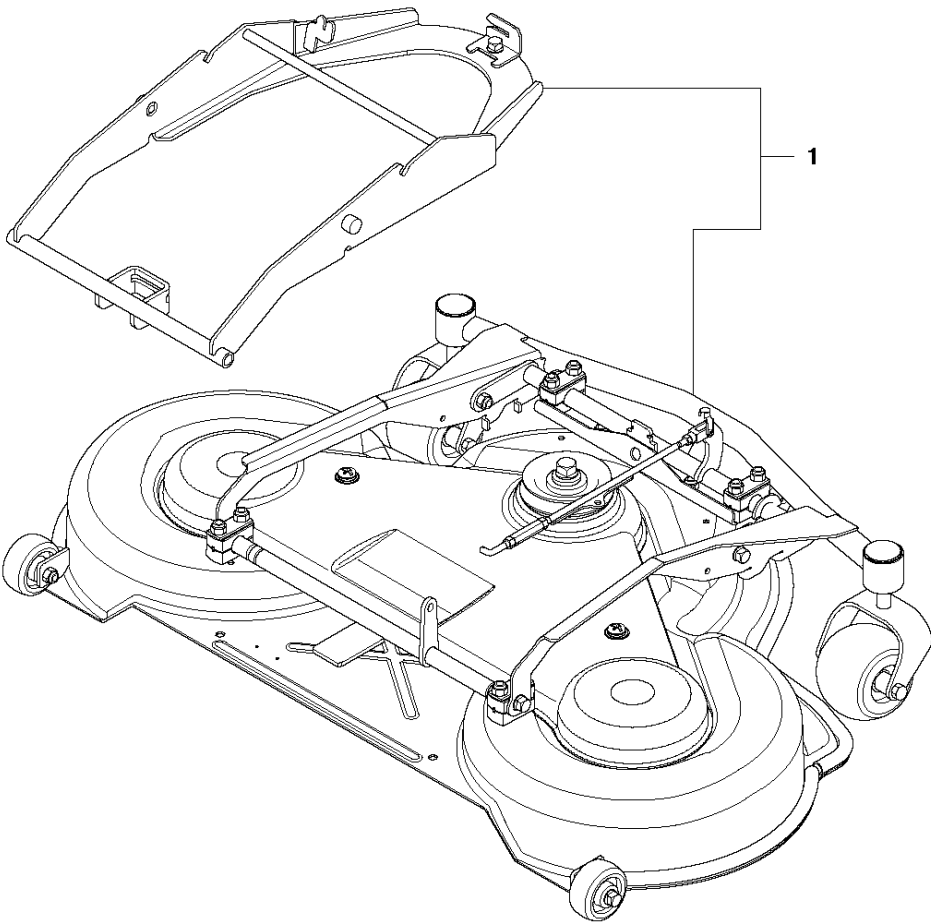

Ref	Part No	Description	Remark	QTY KIT
1	522 50 56-01	CUTTING DECK KIT		1
2	506 91 62-01	BLIND RIVET NUT		3
3	535 42 83-02	PLUG ASSY		1
4	725 24 60-51	SCREW EHHM		3
5	734 11 64-01	WASHER		3
6	535 42 86-01	BLADE HOUSING ASSY		1
7	535 42 89-01	BEARING HOUSING		1 6
8	535 42 87-01	SHAFT		1 6
9	535 42 88-01	SPACER		1 6
10	738 22 05-19	BALL BEARING		2 6
11	535 42 86-02	BLADE HOUSING ASSY		2
12	535 42 89-01	BEARING HOUSING		1 11
13	535 42 87-02	SHAFT		1 11
14	535 42 88-01	SPACER		1 11
15	738 22 05-19	BALL BEARING		2 11
16	535 42 38-01	SCREW RSQM		12
17	734 11 64-01	WASHER		12
18	732 21 18-01	LOCK NUT		12
19	535 42 90-01	PULLEY		4
20	506 53 35-01	PARALLEL KEY		7
21	535 42 88-01	SPACER		1
22	535 42 92-01	WASHER		3
23	725 25 42-51	SCREW EHHM		3
24	535 50 42-01	BLADE BRACKET		3
25	535 42 94-01	RIDE ON BLADE		3
26	506 79 23-02	KNIFE PLATE		3
27	725 25 42-51	SCREW EHHM		3
28	506 54 07-01	BELT TENSIONER ASSY		1
29	506 51 95-01	SPÄNNARM KPL.		1 28
30	506 53 27-01	PULLEY		1 28
31	734 11 64-41	WASHER		1 28
32	506 55 83-02	SCREW EHHFT		1 28
33	506 91 87-02	WASHER		1
34	725 24 51-71	SCREW EHHM		1
35	732 21 18-01	LOCK NUT		1
36	506 53 31-01	SPRING		1
37	535 42 95-01	BELT		1
38	535 42 96-01	BELT COVER		1
39	506 98 26-01	SCREW		2
40	506 55 97-01	WASHER		2
41	505 44 16-01	WHEEL		2
42	505 45 03-01	TUBE		2
43	725 25 02-71	SCREW EHHM		2
44	732 21 20-01	NUT		2
45	544 18 54-01	ROLLER		1
46	544 22 10-01	SCREW EHHM		1
47	732 21 22-01	NUT		1
80	506 78 97-01	LABEL		1
81	544 23 81-13	LABEL		1
82	506 92 90-01	LABEL		1
83	734 11 74-41	WASHER		2

V MOWER DECK, CT122