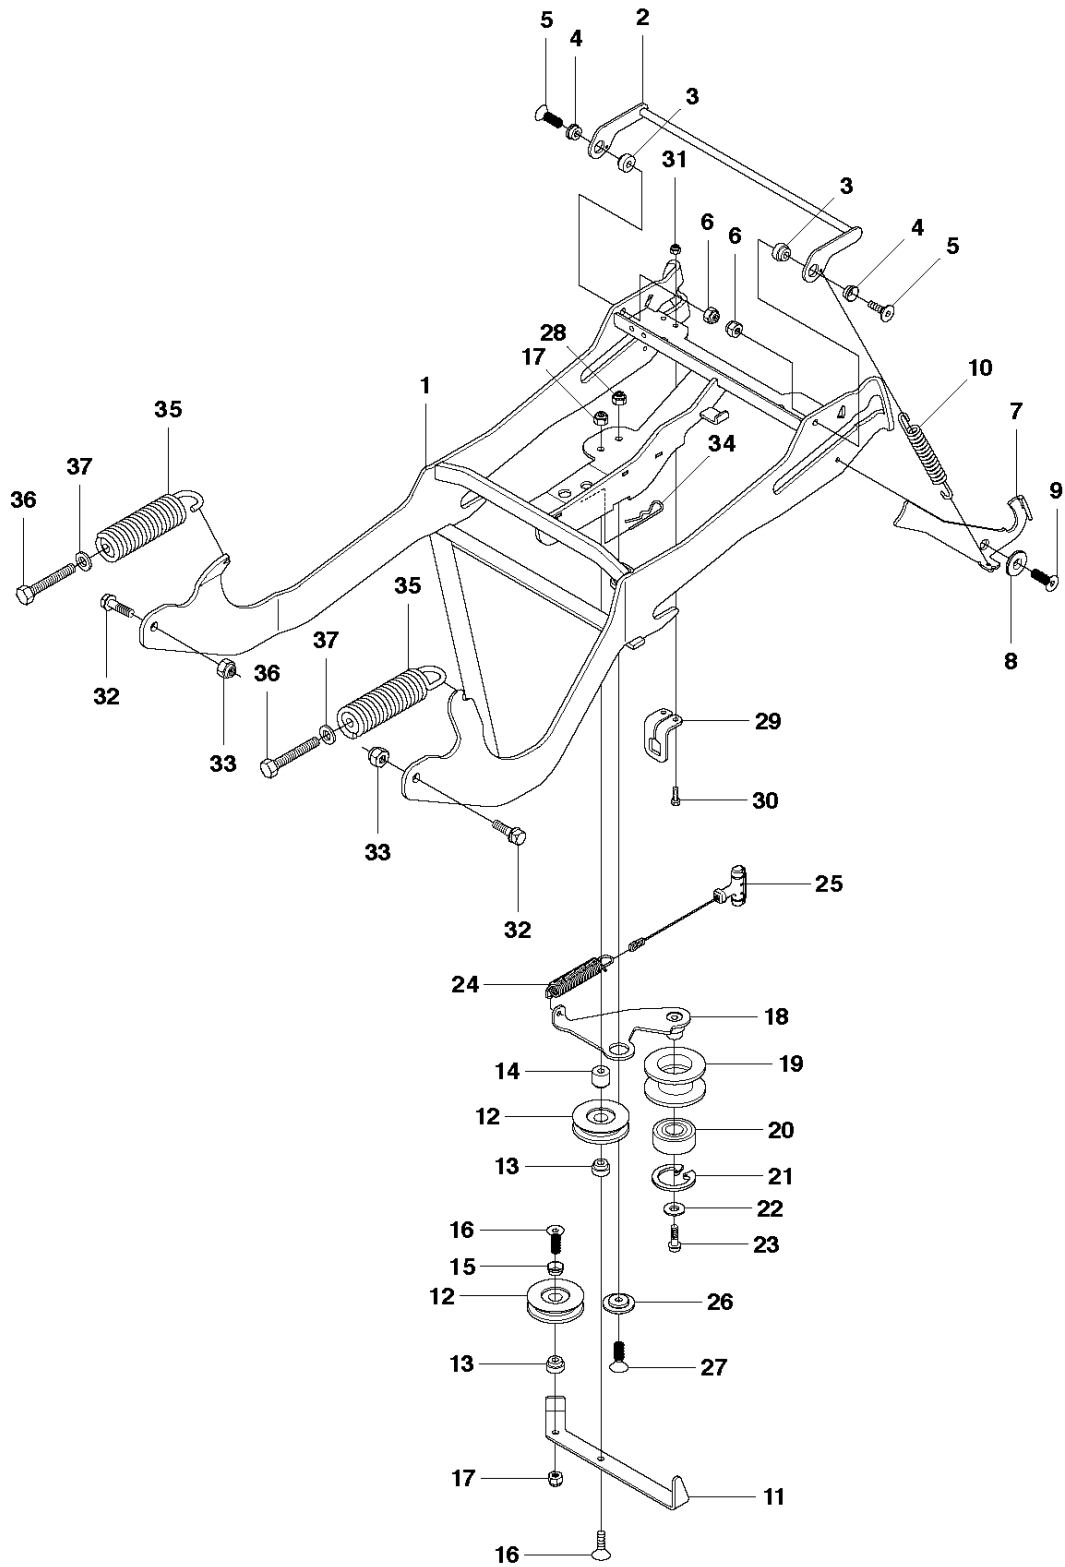

R R 422 Ts AWD
EQUIPMENT FRAME ASSY

FRAME

R422 Ts AWD, 966772901, 2014

Ref	Part No	Description	Remark	QTY KIT
1	502 63 79-01	EQUIPMENT FRAME		1
2	504 55 78-01	HOOK		1
3	544 00 34-01	BUSHING		2
4	506 99 33-02	SLEEVE		2
5	725 64 59-01	SCREW IHCSFM		2
6	732 21 18-01	LOCK NUT		2
7	504 55 80-01	LEVER		1
8	506 91 87-01	WASHER		1
9	725 64 48-01	SCREW IHCSFM		1
10	506 53 56-03	DRAW SPRING		1
11	504 81 28-01	BELT GUIDE		1
12	544 00 46-01	PULLEY ASSY		2
13	544 00 34-01	BUSHING		2
14	544 00 34-02	BUSHING		1
15	506 99 33-02	SLEEVE		1
16	725 64 59-01	SCREW IHCSFM		2
17	732 21 18-01	LOCK NUT		2
18	504 62 19-01	BELT TENSIONER		1
19	506 92 89-01	PULLEY		1
20	738 21 04-04	BALL BEARING		1
21	735 31 38-10	CIRCLIP		1
22	734 11 64-41	WASHER		1
23	506 55 83-02	SCREW EHHFT		1
24	504 62 24-01	SPRING		1
25	504 62 21-01	HANDLE ASSY		1
26	505 45 17-01	WASHER		1
27	725 64 53-01	SCREW IHCSFM		1
28	732 21 18-01	LOCK NUT		1
29	504 62 17-01	GUIDE		1
30	725 23 68-71	SCREW EHHM		2
31	732 21 16-01	NUT		2
32	506 89 58-01	COLLAR SCREW		2
33	732 25 22-01	HEXAGON LOCKING NUT		2
34	506 96 66-01	HAIR PIN COTTER		1
35	505 42 09-01	SPRING		2
36	725 25 15-71	SCREW EHHM		2
37	734 11 72-01	WASHER		2