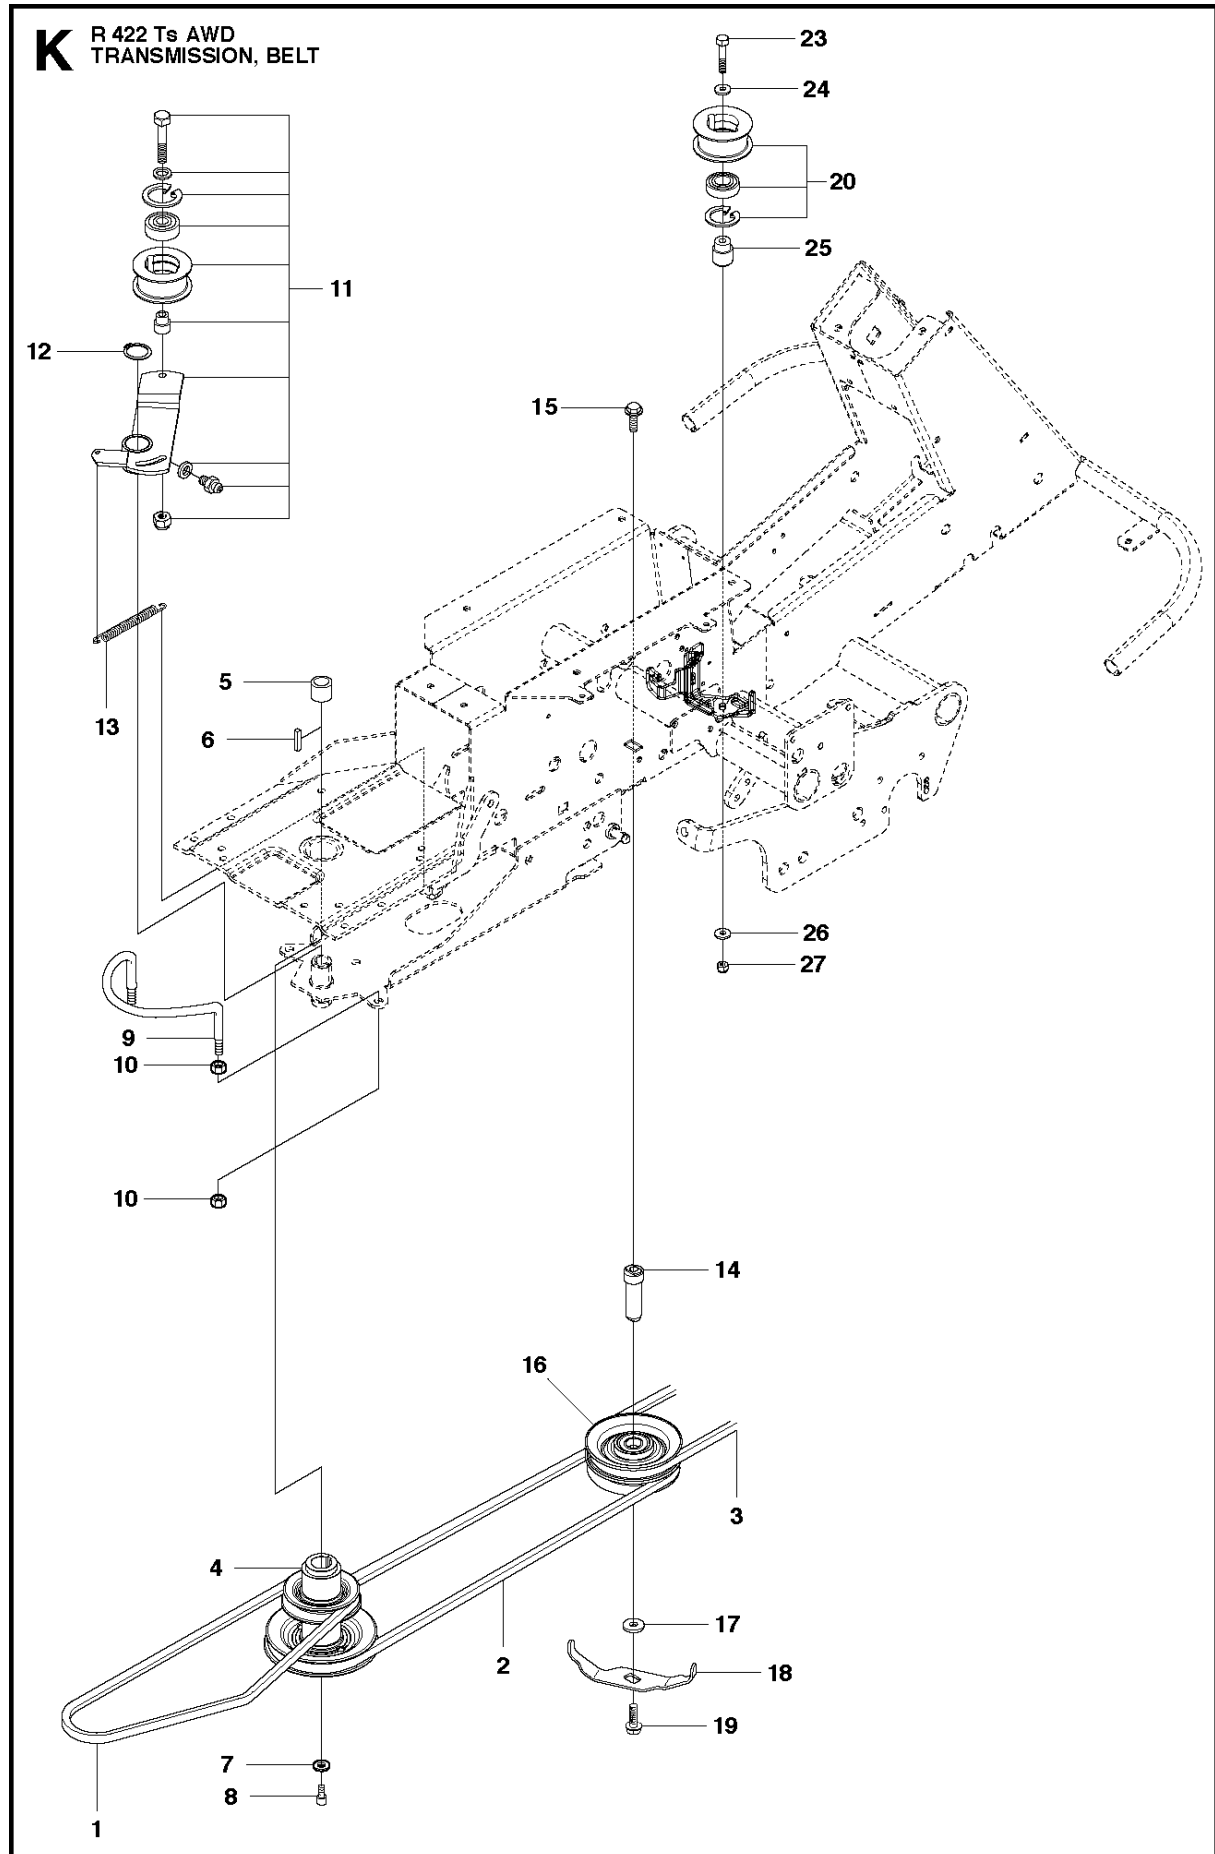

TRANSMISSION

R422 Ts AWD, 966772901, 2014

Ref	Part No	Description	Remark	QTY KIT
1	577 32 66-01	BELT		1
2	535 42 47-01	DRIVE BELT		1
3	535 42 48-01	DRIVE BELT		1
4	535 48 24-01	PULLEY		1
5	506 50 92-01	SPACING SLEEVE		1
6	506 55 59-01	WEDGE		1
7	506 59 75-01	WASHER		1
8	506 55 60-02	SCREW UNC		1
9	506 66 45-01	BELT GUIDE		1
10	731 23 20-51	HEXAGON NUT		4
11	535 48 44-02	BELT TENSIONER ASSY		1
12	735 31 26-00	CIRCLIP		1
13	506 66 56-01	SPRING		1
14	581 91 64-02	SHAFT		1
15	506 67 54-02	SCREW EHHFM		1
16	535 48 22-01	MELLANHJUL		1
17	586 32 02-01	DISTANCE		1
18	544 40 53-01	BELT GUIDE		1
19	586 32 04-01	SCREW		1
20	505 15 39-01	BELT TENSIONER WHEEL ASSY		1
23	725 24 61-51	SCREW EHHM		1
24	734 11 64-41	WASHER		1
25	544 00 29-01	BUSHING		1
26	734 11 64-01	WASHER		1
27	732 21 18-01	LOCK NUT		1