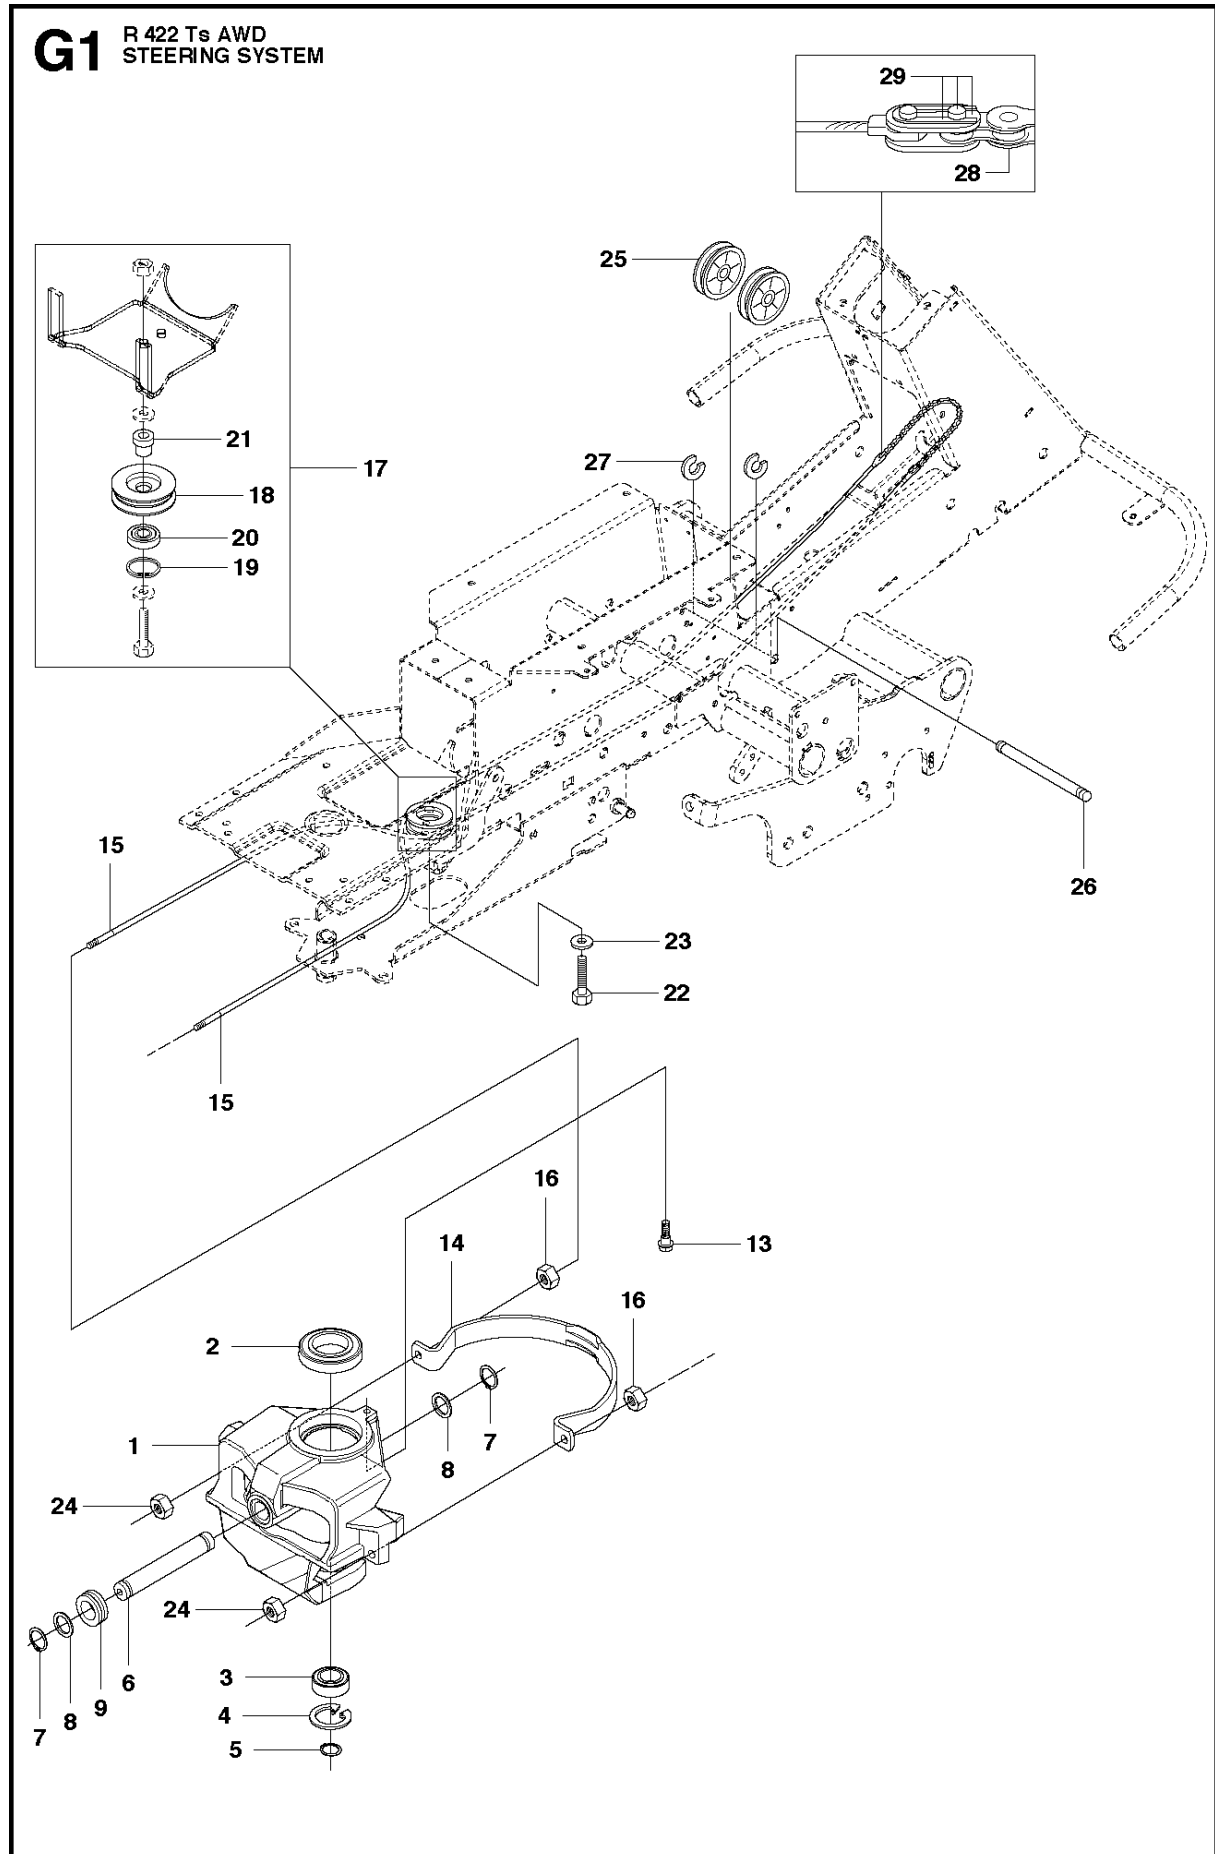

STEERING

R422 Ts AWD, 966772901, 2014

Ref	Part No	Description	Remark	QTY	KIT
1	578 36 74-01	SPINDLE		1	
2	738 21 10-04	BALL BEARING		1	
3	738 21 05-04	BALL BEARING		1	
4	735 31 40-10	CIRCLIP		1	
5	735 31 26-00	CIRCLIP		1	
6	535 46 30-01	SWING AXLE		1	
7	735 31 26-00	CIRCLIP		2	
8	506 77 34-01	WASHER		2	
9	740 68 14-21	V-RING		1	
13	506 59 74-01	COLLAR SCREW		1	
14	544 42 73-01	WIRE GUIDE		1	
15	577 19 99-03	WIRE ASSY		2	
16	731 23 20-51	HEXAGON NUT		2	
17	506 50 09-03	BARRING WHEEL		1	
18	535 42 41-01	BARRING WHEEL		1	17
19	735 31 40-10	CIRCLIP		1	17
20	738 22 04-19	BALL BEARING		1	17
21	506 50 08-02	BUSHING		1	17
22	725 25 00-51	SCREW EHHM		1	
23	734 11 74-41	WASHER		1	
24	732 21 20-51	NUT		2	
25	506 52 24-01	STARTER PULLEY		2	
26	506 53 94-03	SHAFT		1	
27	735 31 14-20	E-CLIP		2	
28	506 55 46-01	CHAIN		1	
29	506 55 47-01	LINKAGE		2