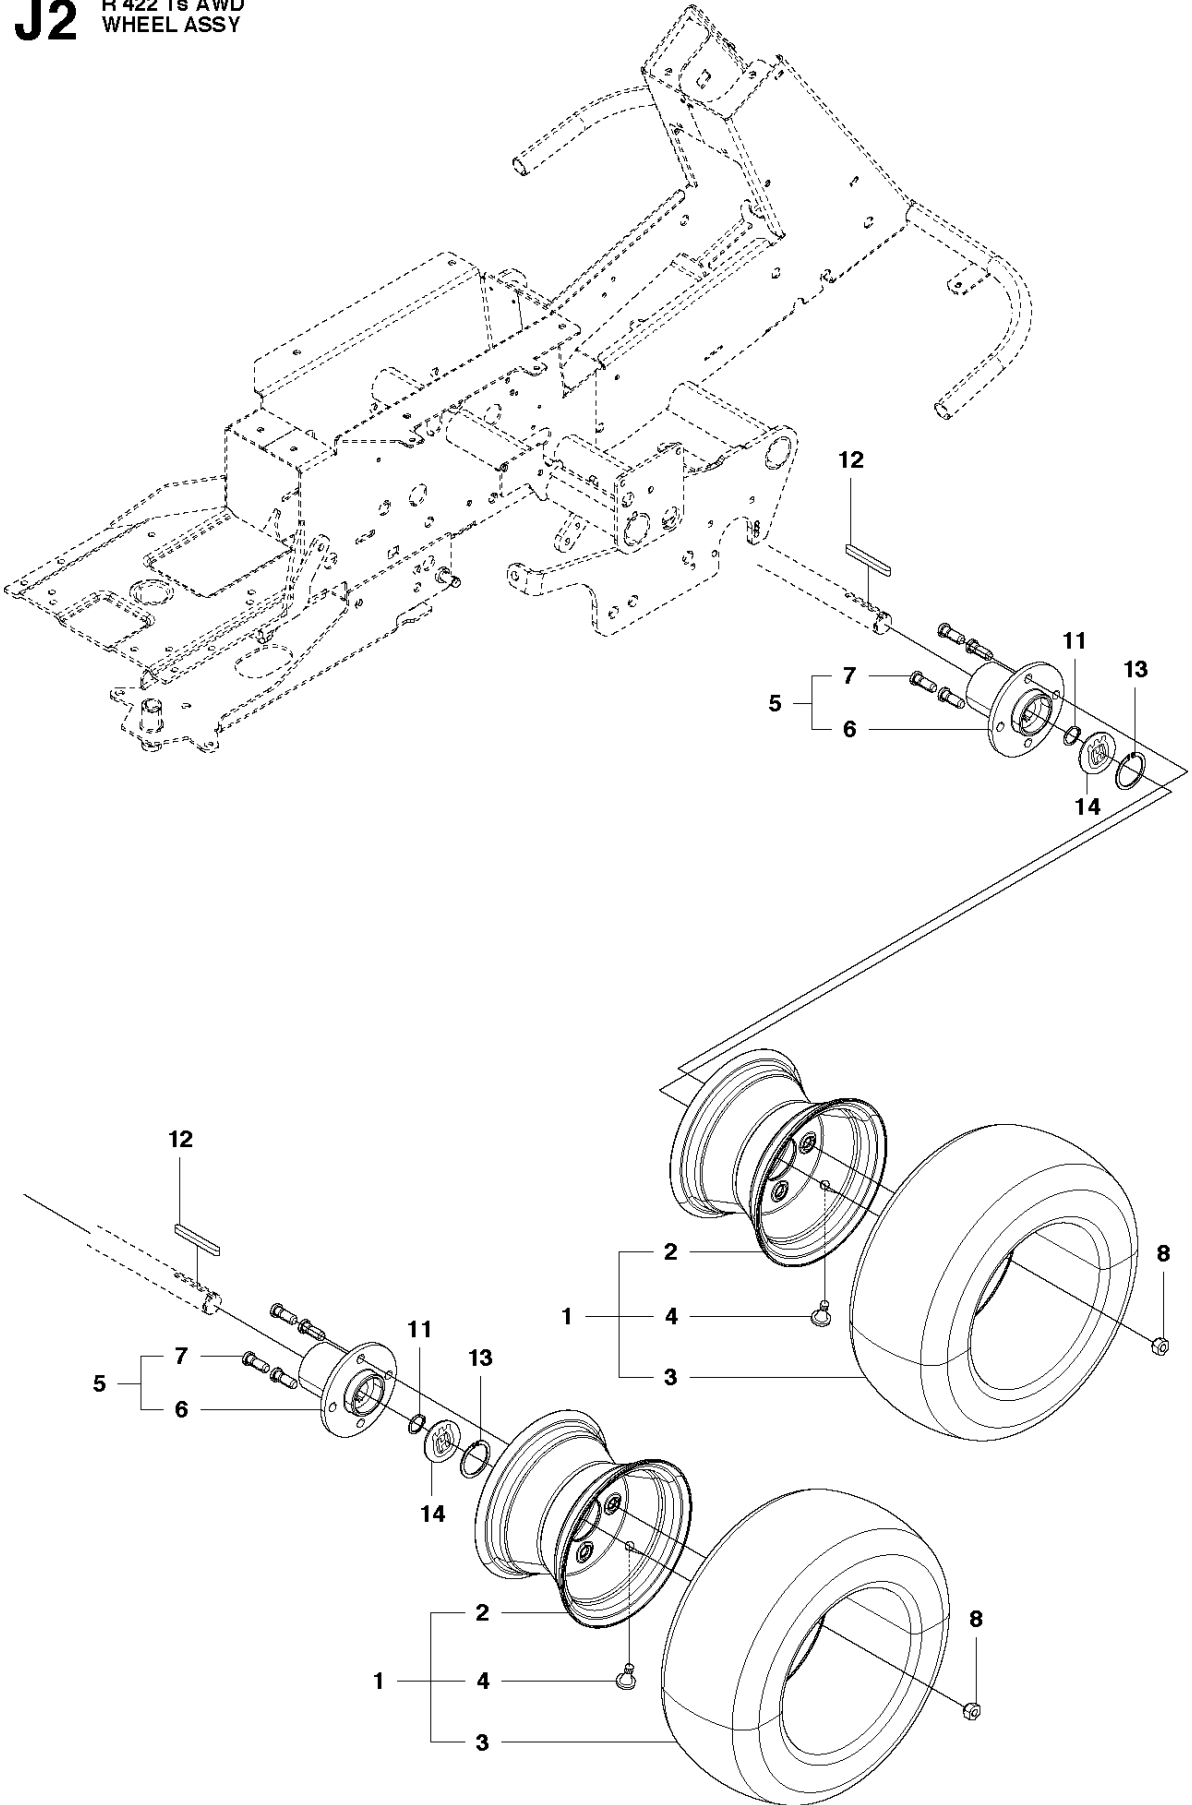

J2 R 422 Ts AWD
WHEEL ASSY

WHEELS & TIRES

R422 Ts AWD, 966772901, 2014

Ref	Part No	Description	Remark	QTY	KIT
1	504 63 00-02	WHEEL ASSY		4	
2	506 86 78-01	RIM		1	1
3	535 46 79-01	TYRE		1	1
4	506 57 43-01	VALVE ASSY		1	1
5	577 57 30-01	HUB ASSY		4	
6	506 89 00-01	HUB		1	5
7	506 89 02-01	BOLT		4	5
8	506 86 50-01	WHEEL NUT		16	
11	574 45 88-01	CIRCLIP		4	
12	506 55 59-01	WEDGE		4	
13	735 31 41-10	CIRCLIP		4	
14	577 59 15-01	COVER WASHER		4