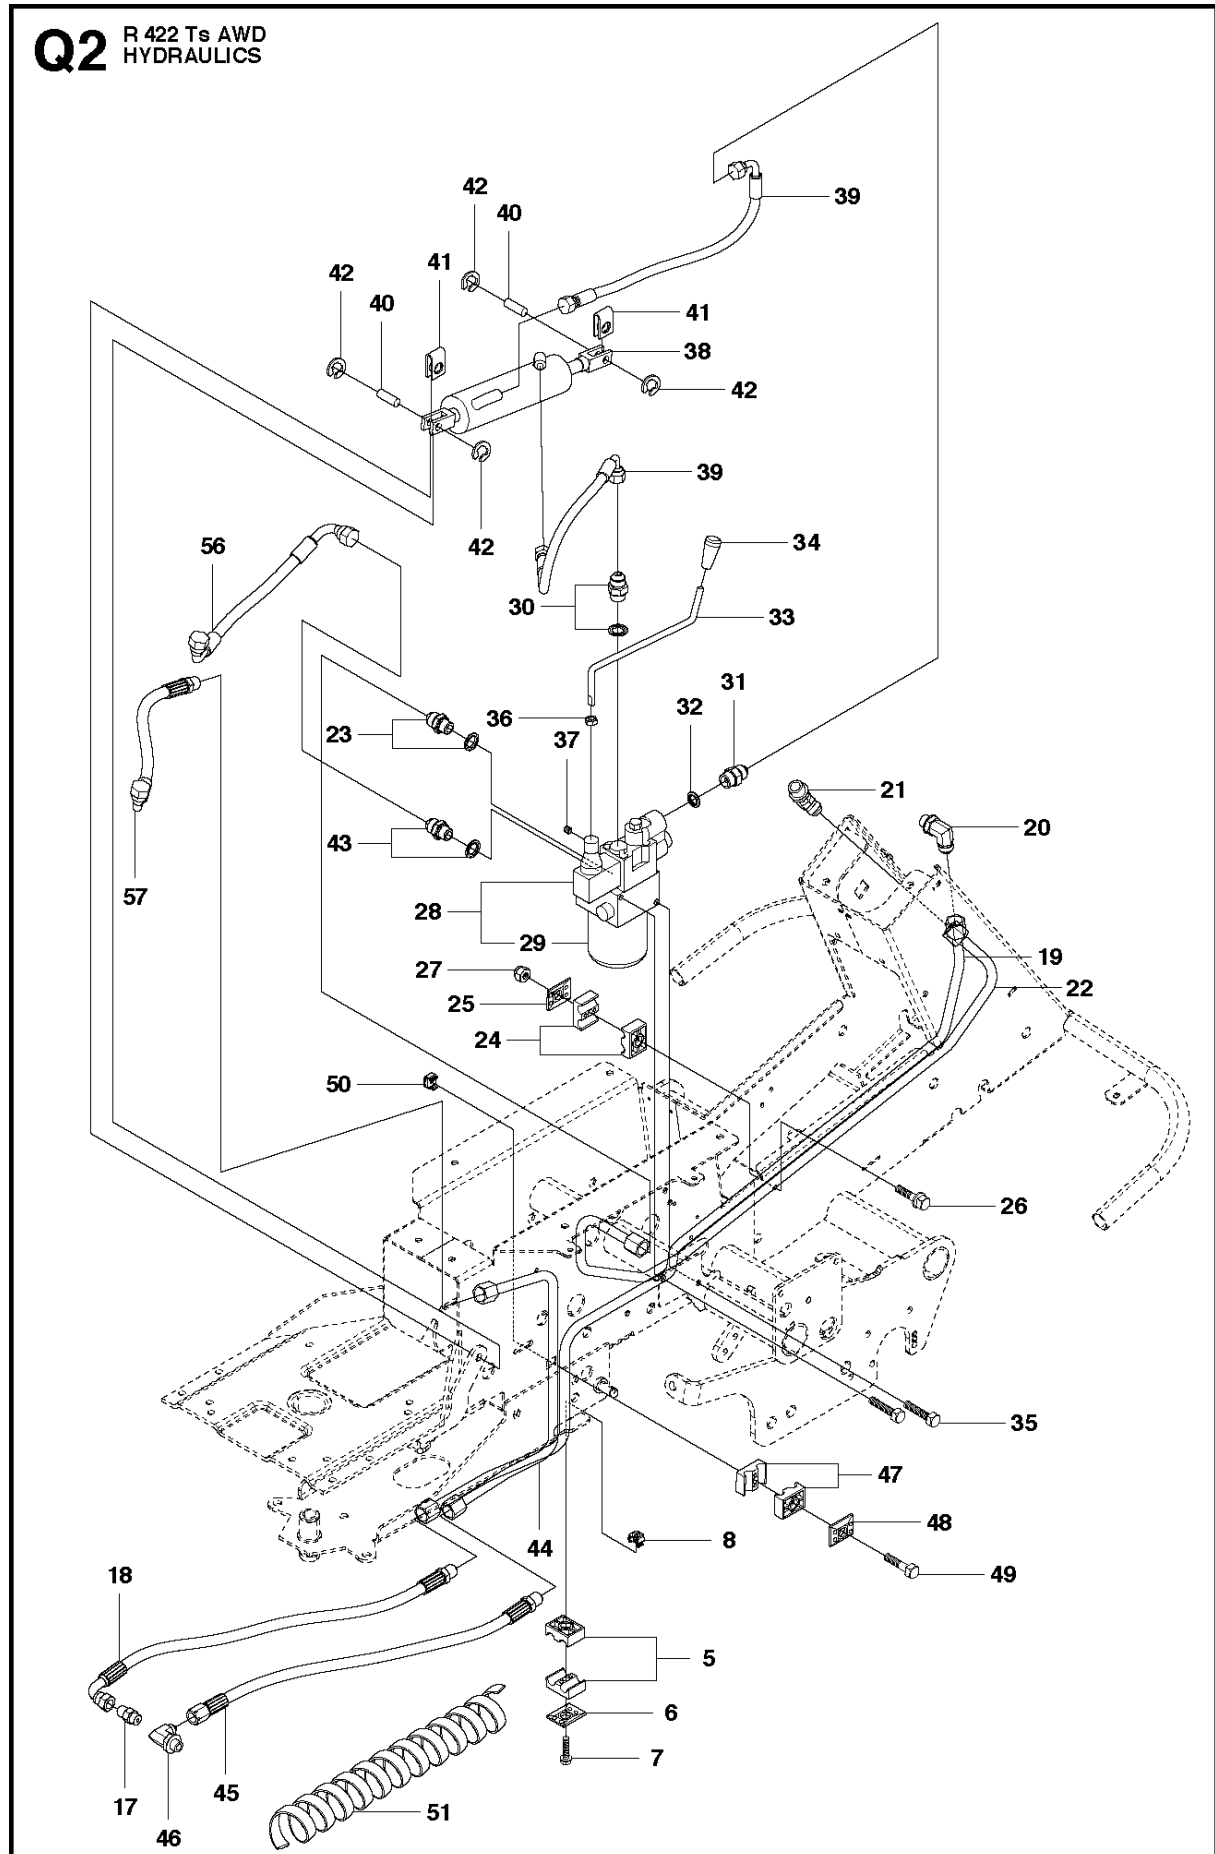

HYDRAULIC PUMP - MOTOR

R422 Ts AWD, 966772901, 2014

Ref	Part No	Description	Remark	QTY KIT
5	544 37 33-02	PIPE CLAMP		1
6	544 37 38-02	COVER PLATE		1
7	506 57 01-07	SCREW EHHFM		1
8	544 81 17-01	CAGE NUT		1
17	535 42 68-05	PIPE FITTING		1
18	535 45 03-01	HYDRAULIC HOSE		1
19	544 83 42-01	HYDRAULIC PIPE		1
20	535 43 73-01	PIPE FITTING		1
21	535 42 69-01	PIPE FITTING		1
22	504 20 99-01	HYDRAULIC PIPE		1
23	535 42 68-01	PIPE FITTING		1
24	544 37 33-03	PIPE CLAMP		1
25	535 43 85-01	COVER WASHER		1
26	535 47 52-45	SCREW EHHFM		1
27	732 21 16-01	NUT		1
28	522 53 56-02	FILTER UNIT		1
29	535 42 75-02	FILTER		1
30	535 42 68-05	PIPE FITTING		1
31	535 43 71-01	PIPE FITTING		1
32	535 43 72-01	RUBBER STEEL WASHER		1
33	505 44 00-01	LIFTING LEVER		1
34	535 43 82-01	KNOB		1
35	725 24 49-71	SCREW EHHM		2
36	731 23 18-01	HEXAGON NUT		1
37	728 84 43-05	SCREW IHSETM		1
38	535 42 72-01	CYLINDER ASSY		1
39	535 42 71-03	HYDRAULIC HOSE		2
40	535 43 76-01	LOCKING PIN		2
41	535 45 66-01	U-PLÅT		2
42	735 31 12-00	CIRCLIP		4
43	535 42 68-01	PIPE FITTING		1
44	504 64 34-01	HYDRAULIC PIPE		1
45	575 41 53-01	HYDRAULIC HOSE		1
46	535 43 73-05	PIPE FITTING		1
47	544 37 33-03	PIPE CLAMP		1
48	535 43 85-01	COVER WASHER		1
49	535 47 52-45	SCREW EHHFM		1
50	544 81 17-02	CAGE NUT		1
51	544 02 66-07	HOSE GUARD		1
56	505 52 04-01	HYDRAULIC HOSE		1
57	505 49 69-01	HYDRAULIC HOSE		1