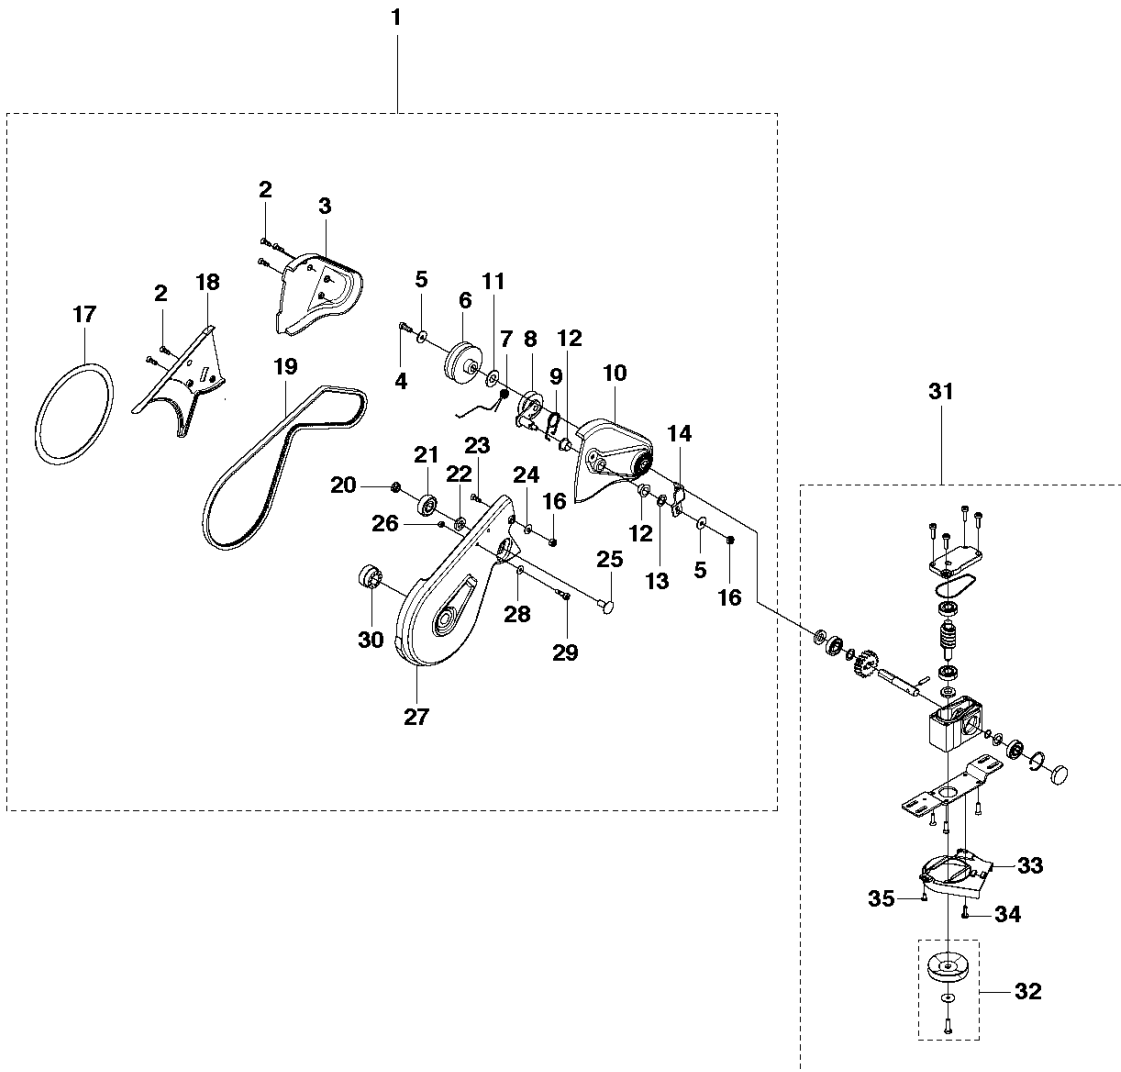

# SPARE PARTS LIST

LAWN MOWERS: CONSUMER  
WALK-BEHINDS

LB553 Se, 967256701, 2014-02, AU, NZ

**D** LB 553S e, AUS/NZ  
ENGINE

## ENGINE

LB553 Se, 967256701, 2014-02, AU, NZ

Ref	Part No	Description	Remark	QTY KIT
1	725 24 61-51	SCREW EHHM		2
2	722 78 39-02	BLIND RIVET		2
3	502 88 05-01	DEFLECTOR		1
4	.	TBD	GCV160 A0 S4-HB-SD	1
6	734 11 64-01	WASHER		2
7	732 21 18-01	LOCK NUT		1
8	502 88 29-01	SCREW		1
9	502 94 53-02	V-BELT		1
10	502 87 22-01	BLADE SUPPORT		1
11	584 47 45-01	BELT COVER		1
12	502 43 52-01	SCREW ITPANTT		4
13	503 25 94-01	WASHER		1
14	502 88 14-01	MOWER BLADE		1
16	503 33 25-01	SPRING		1
17	504 45 64-02	SCREW EHHI		1
18	585 83 52-05	DECAL		1

## GEAR BOX

LB553 Se, 967256701, 2014-02, AU, NZ

Ref	Part No	Description	Remark	QTY KIT	
1	585 19 26-01	TRANSMISSION KIT			
2	578 97 60-01	SCREW ITXPANTT		5	1
3	578 26 55-02	COVER		1	1
4	504 45 67-01	SCREW IHSCM		1	1
5	734 18 13-51	WASHER		2	1
6	578 77 11-01	PULLEY		1	1
7	502 88 03-01	SPRING		1	1
8	503 32 30-02	PULLEY ASSY		1	1
9	503 32 66-01	SPRING		1	1
10	578 34 28-02	HOUSING ASSY		1	1
11	504 45 73-01	WASHER		1	1
12	503 27 71-01	BUSHING		2	1
13	504 46 08-01	WASHER		1	1
14	578 89 91-01	LEVER		1	1
16	732 25 16-01	HEXAGON LOCKING NUT		2	1
17	578 26 56-01	SEALING RING		1	1
18	578 26 54-02	COVER		1	1
19	580 79 40-01	V-BELT	Kit: 5254799-01 (Belt with shell)	1	1
20	503 31 76-01	BARREL NUT		1	1
21	738 22 01-19	BALL BEARING	6201-2RS1	1	1
22	504 46 06-01	WASHER		1	1
23	725 63 69-51	SCREW IHCSFM		1	1
24	503 32 40-01	SPRING		1	1
25	727 64 51-51	SCREW RSQM		1	1
26	732 25 14-01	HEXAGON LOCKING NUT		1	1
27	578 26 52-02	HOUSING		1	1
28	504 45 60-01	WASHER, 5X13X1		1	1
29	504 46 19-01	SCREW IHSCM		1	1
30	503 32 44-01	BUSHING		1	1
31	503 32 81-05	WORM GEAR ASSY		1	
32	585 51 44-02	PULLEY KIT	For wormgear 5033281-03/-04/-05	1	31
33	522 54 63-01	BELT GUARD		1	31
34	504 46 70-01	SCREW ITXPANM		1	31
35	522 63 56-01	SCREW ITXPANM		1	31