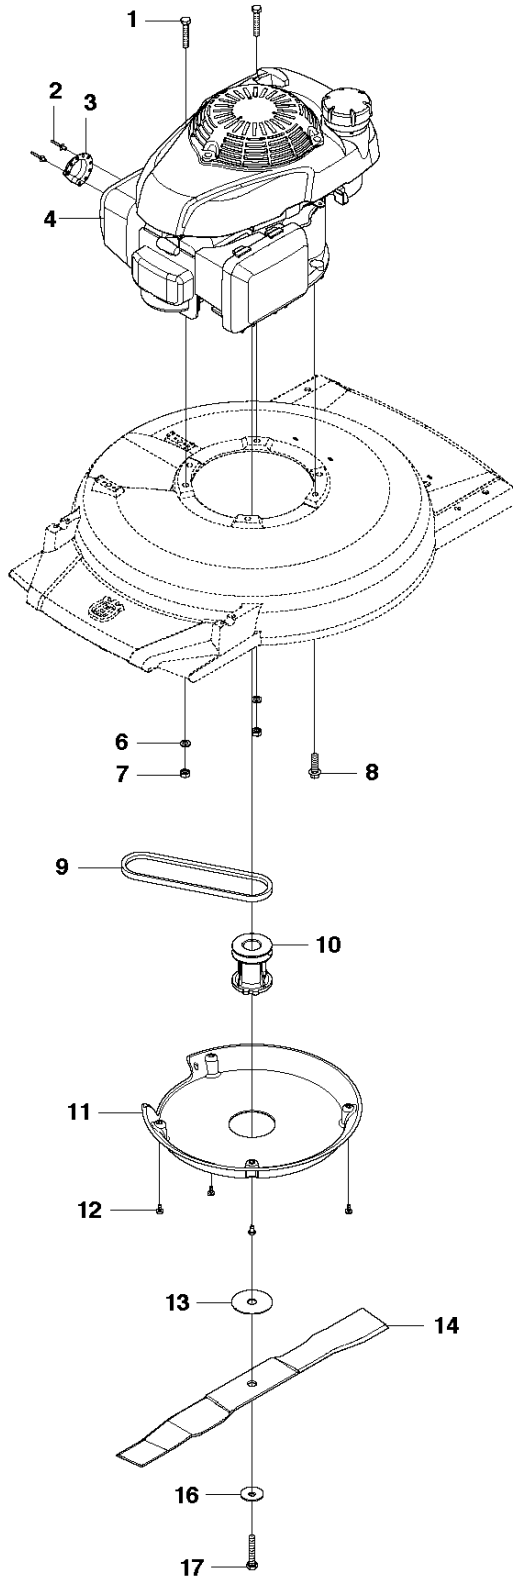

# SPARE PARTS LIST

LAWN MOWERS: CONSUMER  
WALK-BEHINDS

LB553 Se, 967256701, 2014-02, AU, NZ

**D** LB 553S e, AUS/NZ  
ENGINE

## ENGINE

LB553 Se, 967256701, 2014-02, AU, NZ

Ref	Part No	Description	Remark	QTY KIT
1	725 24 61-51	SCREW EHHM		2
2	722 78 39-02	BLIND RIVET		2
3	502 88 05-01	DEFLECTOR		1
4	.	TBD	GCV160 A0 S4-HB-SD	1
6	734 11 64-01	WASHER		2
7	732 21 18-01	LOCK NUT		1
8	502 88 29-01	SCREW		1
9	502 94 53-02	V-BELT		1
10	502 87 22-01	BLADE SUPPORT		1
11	584 47 45-01	BELT COVER		1
12	502 43 52-01	SCREW ITPANTT		4
13	503 25 94-01	WASHER		1
14	502 88 14-01	MOWER BLADE		1
16	503 33 25-01	SPRING		1
17	504 45 64-02	SCREW EHHI		1
18	585 83 52-05	DECAL		1

## HANDLE

LB553 Se, 967256701, 2014-02, AU, NZ

Ref	Part No	Description	Remark	QTY	KIT
1	503 31 11-02	BAIL ARM ASSY		1	
2	576 64 19-01	HANDLE GRIP		1	
3	503 32 09-01	BUSHING		1	
4	734 18 20-51	WASHER		1	
5	725 23 81-51	SCREW EHHM		1	
6	504 45 99-01	WASHER		1	
7	732 25 16-01	HEXAGON LOCKING NUT		1	
8	503 31 12-01	CABLE		1	
9	502 90 64-04	HANDLE ASSY		1	
10	531 20 49-61	WASHER		1	
11	579 14 37-02	CONTROL		1	
12	504 46 15-01	SCREW CRPANM		4	
13	503 31 17-02	PLATE		1	
14	502 90 35-02	HANDLE ASSY		1	
15	731 23 18-01	HEXAGON NUT		4	
16	735 21 64-01	LOCK WASHER		4	
17	503 31 25-01	ANTI-VIBRATION MOUNT		4	
18	503 29 83-01	LEVER ASSY		1	
19	504 45 73-01	WASHER		1	
20	727 65 43-51	SCREW RSQM		1	21
21	502 89 17-02	HANDLE ASSY		1	
22	504 46 45-02	ADJUSTING WHEEL		2	
23	735 31 12-00	CIRCLIP		2	