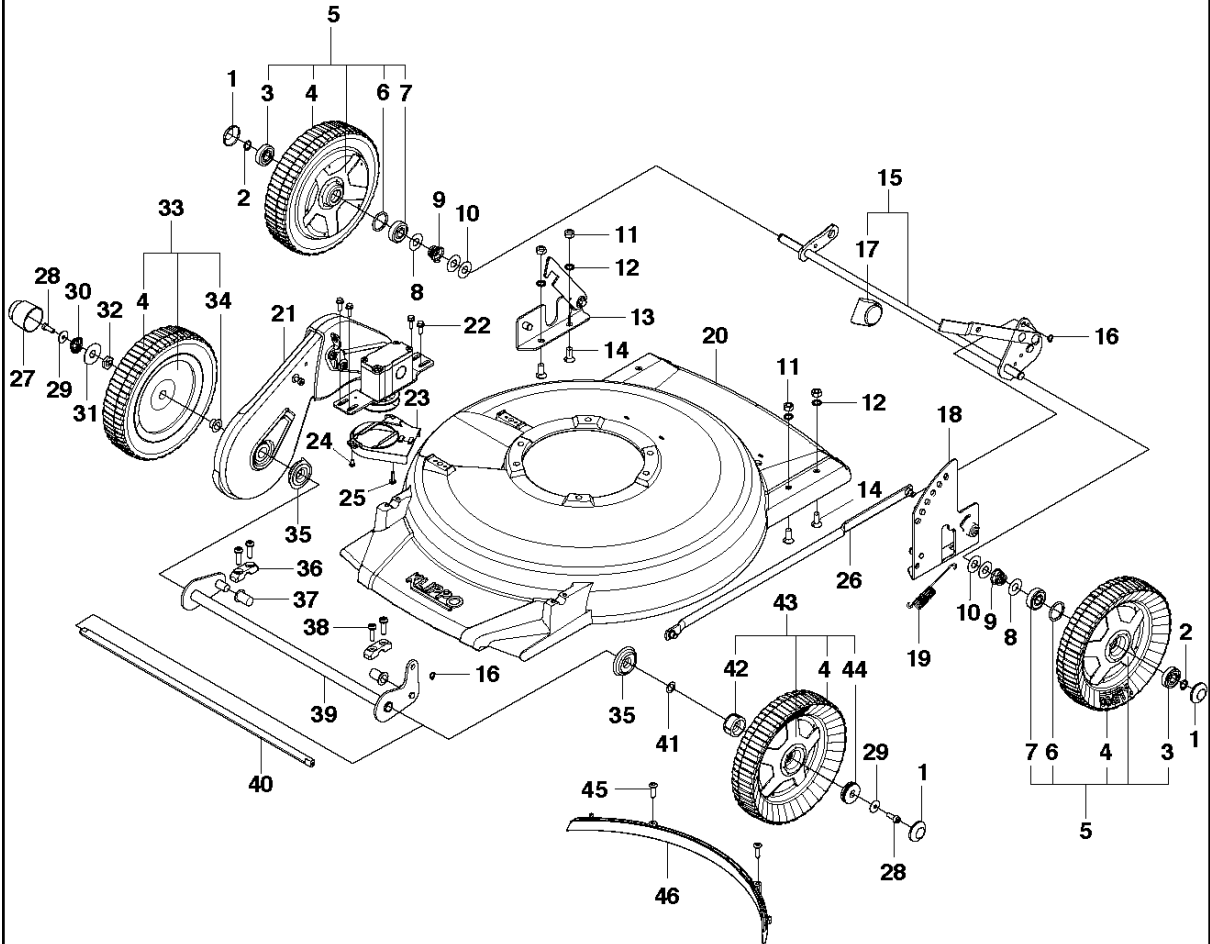

A LB 553S e, AUS/NZ
DECK

MOWER DECK / CUTTING DECK

LB553 Se, 967256701, 2014-02, AU, NZ

Ref	Part No	Description	Remark	QTY	KIT
1	503 27 51-01	HUB CAP		3	
2	504 45 83-01	CIRCLIP		2	
3	502 88 27-01	BALL BEARING	6201-2RS/B9	2	5
4	510 10 96-01	TYRE		4	5, 33, 43
5	503 27 54-02	WHEEL ASSY		2	
6	504 46 18-01	SPACER RING		2	5
7	503 24 29-01	BALL BEARING	6201-2RS	2	5
8	504 45 76-01	WASHER		2	
9	504 45 73-01	WASHER		4	
10	503 33 30-01	SPRING		2	
11	731 23 18-01	HEXAGON NUT		4	
12	735 21 64-01	LOCK WASHER		4	
13	503 26 58-02	HANDLE SUPPORT ASSY		1	
14	504 45 70-01	SCREW SLCSFM		4	
15	503 25 81-01	REAR AXLE ASSY		1	
16	735 31 10-00	CIRCLIP		2	
17	504 46 47-01	KNOB		1	
18	503 24 90-02	INDEX PLATE ASSY		1	
19	503 25 76-01	SPRING		1	
20	505 43 72-02	CHASSIS		1	
21	578 26 66-02	GEAR BOX ASSY		1	
22	725 23 29-61	SCREW EHHFT		4	
23	522 54 63-01	BELT GUARD		1	
24	522 63 56-01	SCREW ITXPANM		1	
25	504 46 70-01	SCREW ITXPANM		1	
26	503 24 94-02	ROD ASSY		1	
27	504 46 51-01	HUB CAP		1	
28	504 45 67-01	SCREW IHSCM		2	
29	504 45 99-01	WASHER		2	
30	503 33 23-01	SPRING		1	
31	504 46 09-01	WASHER		1	
32	504 46 13-01	DRIVER		1	
33	503 31 74-02	WHEEL ASSY		1	
34	503 27 71-01	BUSHING		1	33
35	504 46 36-01	BUSHING		2	
36	504 46 38-02	BRACKET		2	
37	502 89 81-02	CASING		2	
38	504 45 71-01	SCREW ITXPANM		4	
39	503 26 92-01	FRONT AXLE		1	
40	502 87 38-01	DRIVE SHAFT		1	
41	504 45 98-01	WASHER		1	
42	503 27 64-01	BUSHING		1	43
43	503 27 55-02	WHEEL ASSY		1	
44	503 27 62-01	BUSHING		1	43
45	504 45 65-01	SCREW ITXPANT		2	
46	503 24 31-01	MULCH WALL		1	
47	579 73 39-01	DECAL		1	
48	574 20 78-01	LABEL		1	
49	513 99 61-00	DECAL		1