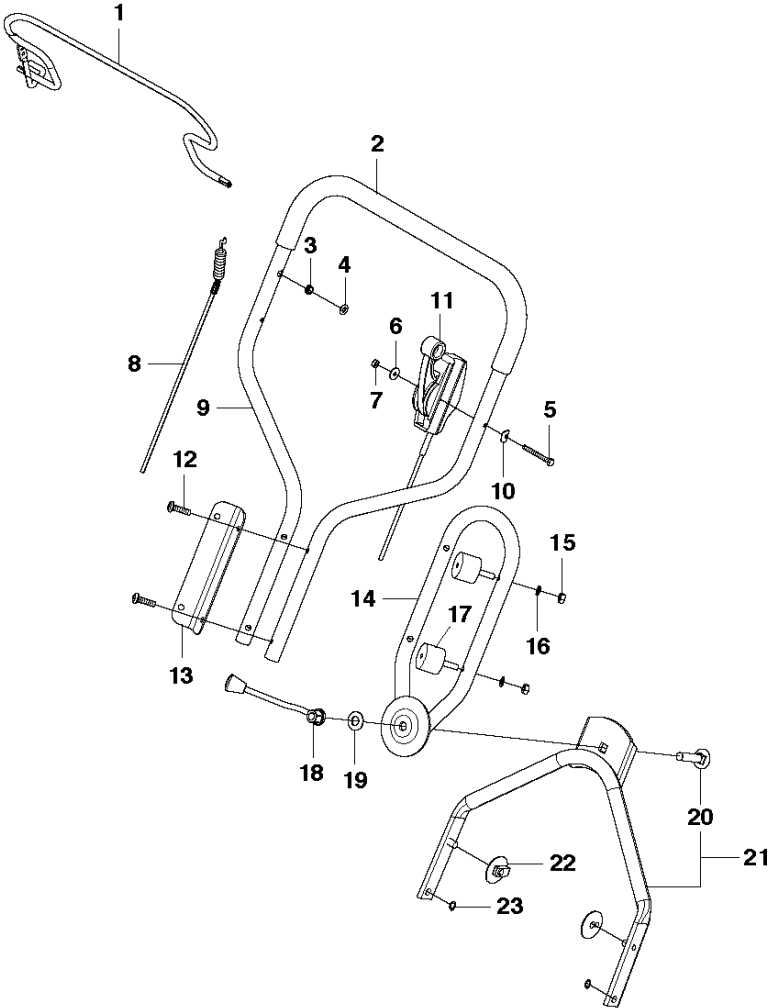

C LB 553S e, AUS/NZ
HANDLE

HANDLE

LB553 Se, 967256701, 2014-02, AU, NZ

Ref	Part No	Description	Remark	QTY	KIT
1	503 31 11-02	BAIL ARM ASSY		1	
2	576 64 19-01	HANDLE GRIP		1	
3	503 32 09-01	BUSHING		1	
4	734 18 20-51	WASHER		1	
5	725 23 81-51	SCREW EHHM		1	
6	504 45 99-01	WASHER		1	
7	732 25 16-01	HEXAGON LOCKING NUT		1	
8	503 31 12-01	CABLE		1	
9	502 90 64-04	HANDLE ASSY		1	
10	531 20 49-61	WASHER		1	
11	579 14 37-02	CONTROL		1	
12	504 46 15-01	SCREW CRPANM		4	
13	503 31 17-02	PLATE		1	
14	502 90 35-02	HANDLE ASSY		1	
15	731 23 18-01	HEXAGON NUT		4	
16	735 21 64-01	LOCK WASHER		4	
17	503 31 25-01	ANTI-VIBRATION MOUNT		4	
18	503 29 83-01	LEVER ASSY		1	
19	504 45 73-01	WASHER		1	
20	727 65 43-51	SCREW RSQM		1	21
21	502 89 17-02	HANDLE ASSY		1	
22	504 46 45-02	ADJUSTING WHEEL		2	
23	735 31 12-00	CIRCLIP		2