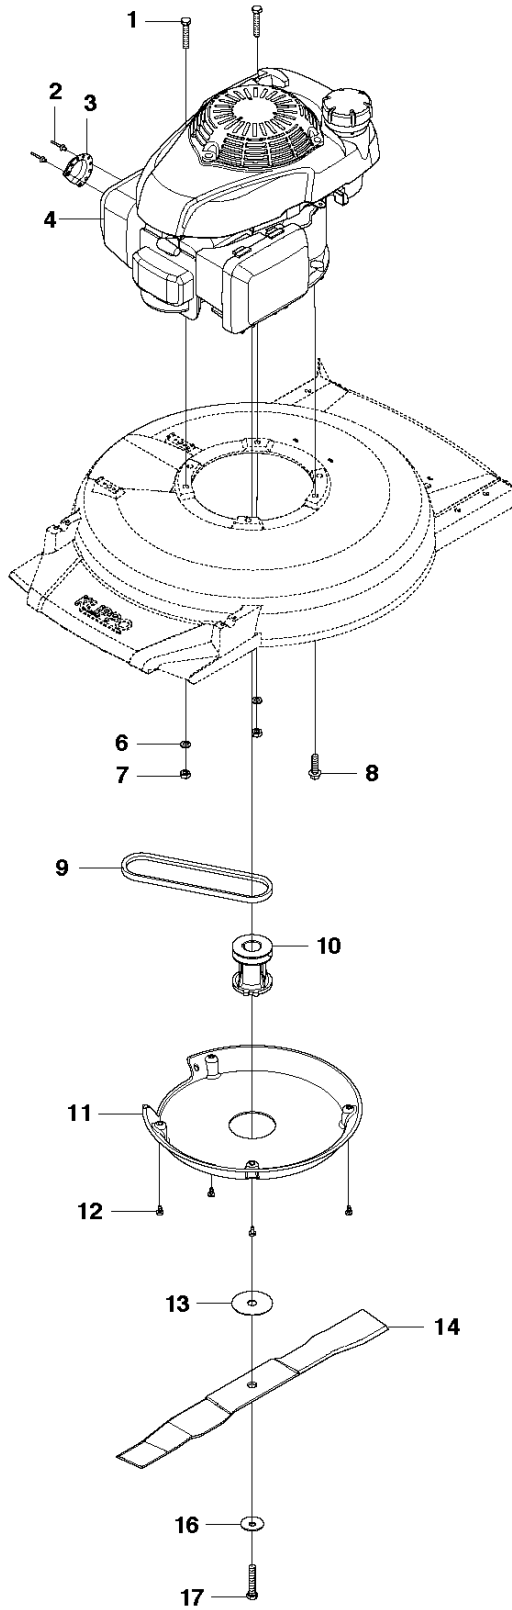

# SPARE PARTS LIST

LAWN MOWERS: CONSUMER  
WALK-BEHINDS

LB548 Se, 967256901, 2014-02

**D** LB 548S e  
ENGINE

## ENGINE

LB548 Se, 967256901, 2014-02

Ref	Part No	Description	Remark	QTY	KIT
1	581 66 24-01	ENGINE COVER		2	
2	722 78 39-02	BLIND RIVET		2	1
3	502 88 05-01	DEFLECTOR		1	1
4	.	TBD	GCV160 A0 S4-HB-SD	1	1
6	734 11 64-01	WASHER		2	
7	732 21 18-01	LOCK NUT		2	
8	502 88 29-01	SCREW		1	
9	502 94 53-01	BELT	Kit: 5254800-01 (Belt with shell)	1	
10	502 87 22-01	BLADE SUPPORT		1	
11	586 94 41-01	BELT COVER		1	
12	502 43 52-01	SCREW ITXPANTT		4	11
13	503 25 94-01	WASHER		1	
14	502 88 13-01	MOWER BLADE		1	
16	503 33 25-01	SPRING		1	
17	504 45 64-02	SCREW EHHI		1	
18	585 83 52-03	DECAL		1	

## HANDLE

LB548 Se, 967256901, 2014-02

Ref	Part No	Description	Remark	QTY	KIT
1	503 31 11-02	BAIL ARM ASSY		1	
2	576 64 19-01	HANDLE GRIP		1	
3	503 32 09-01	BUSHING		1	
4	734 18 20-51	WASHER		1	
5	725 23 81-51	SCREW EHHM		1	
6	504 45 99-01	WASHER		1	
7	732 25 16-01	HEXAGON LOCKING NUT		1	
8	585 40 20-05	CABLE		1	
9	502 90 64-04	HANDLE ASSY		1	
10	531 20 49-61	WASHER		1	
11	579 14 37-02	CONTROL		1	
12	504 46 15-01	SCREW CRPANM		4	
13	503 31 17-02	PLATE		1	
14	502 90 35-02	HANDLE ASSY		1	
15	731 23 18-01	HEXAGON NUT		4	
16	735 21 64-01	LOCKWASHER		4	
17	503 31 25-01	ANTI-VIBRATION MOUNT		4	
18	503 29 83-01	LEVER ASSY		1	
19	504 45 73-01	WASHER		1	
20	727 65 43-51	SCREW RSQM		1	21
21	503 28 43-02	HANDLE ASSY		1	
22	504 46 45-02	ADJUSTMENT WHEEL		2	
23	735 31 12-00	CIRCLIP		2	