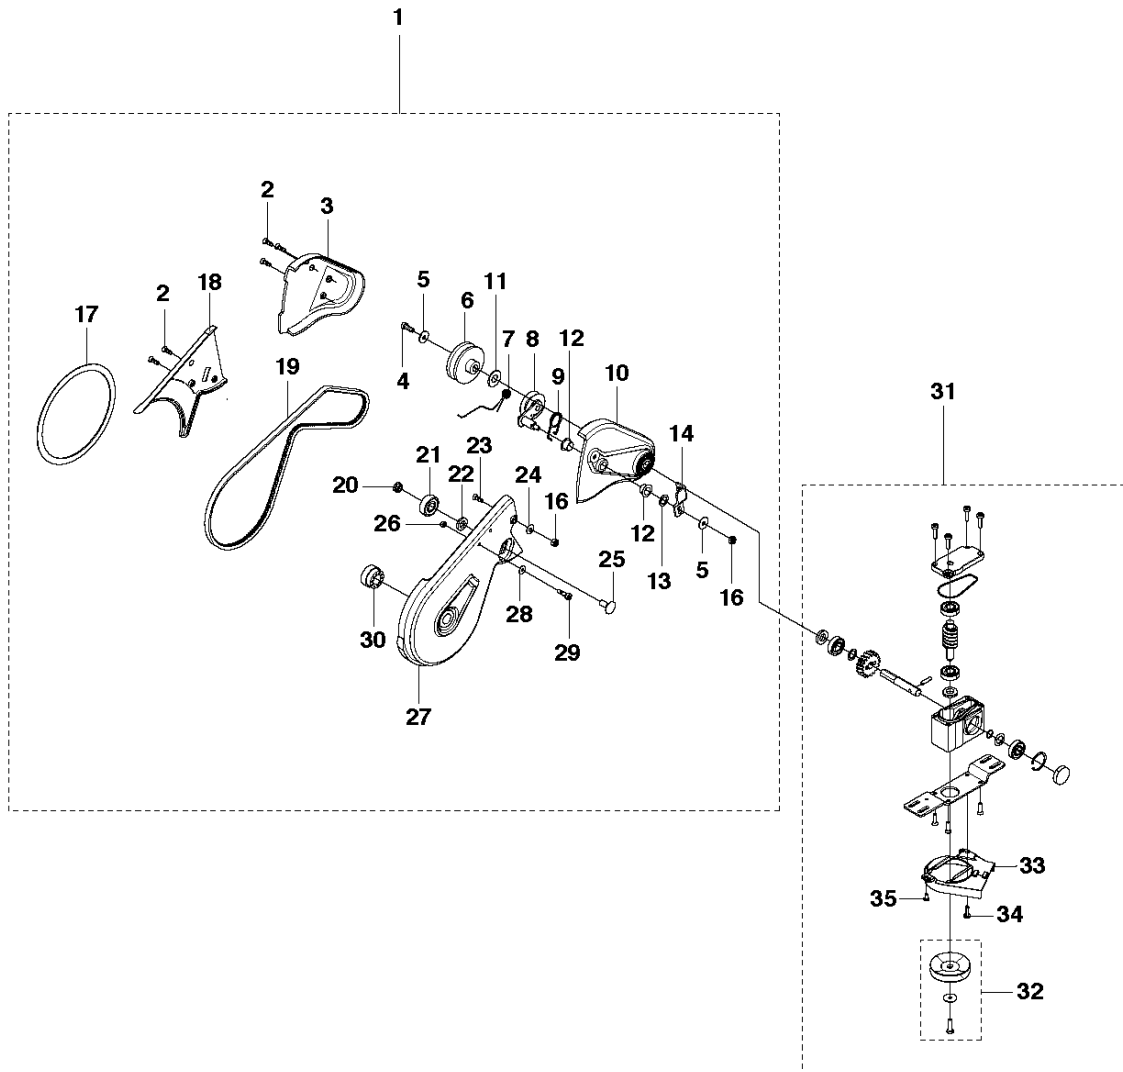

B GEAR
Mulch

GEAR BOX

LB548 Se, 967256901, 2014-02

Ref	Part No	Description	Remark	QTY KIT	
1	585 19 26-01	TRANSMISSION KIT			
2	578 97 60-01	SCREW ITXPANTT		5	1
3	578 26 55-02	COVER		1	1
4	504 45 67-01	SCREW IHSCM		1	1
5	734 18 13-51	WASHER		2	1
6	578 77 11-01	PULLEY		1	1
7	502 88 03-01	SPRING		1	1
8	503 32 30-02	PULLEY ASSY		1	1
9	503 32 66-01	SPRING		1	1
10	578 34 28-02	HOUSING ASSY		1	1
11	504 45 73-01	WASHER		1	1
12	503 27 71-01	BUSHING		2	1
13	504 46 08-01	WASHER		1	1
14	578 89 91-01	LEVER		1	1
16	732 25 16-01	HEXAGON LOCKING NUT		2	1
17	578 26 56-01	SEALING RING		1	1
18	578 26 54-02	COVER		1	1
19	580 79 40-01	V-BELT	Kit: 5254799-01 (Belt with shell)	1	1
20	503 31 76-01	BARREL NUT		1	1
21	738 22 01-19	BALL BEARING	6201-2RS1	1	1
22	504 46 06-01	WASHER		1	1
23	725 63 69-51	SCREW IHCSFM		1	1
24	503 32 40-01	SPRING		1	1
25	727 64 51-51	SCREW		1	1
26	732 25 14-01	HEXAGON LOCKING NUT		1	1
27	578 26 52-02	HOUSING		1	1
28	504 45 60-01	WASHER, 5X13X1		1	1
29	504 46 19-01	SCREW IHSCM		1	1
30	503 32 44-01	BUSHING		1	1
31	503 32 81-05	WORM GEAR ASSY		1	
32	585 51 44-02	PULLEY KIT		1	31
33	522 54 63-01	BELT GUARD		1	31
34	504 46 70-01	SCREW ITXPANM		1	31
35	522 63 56-01	SCREW ITXPANM		1	31