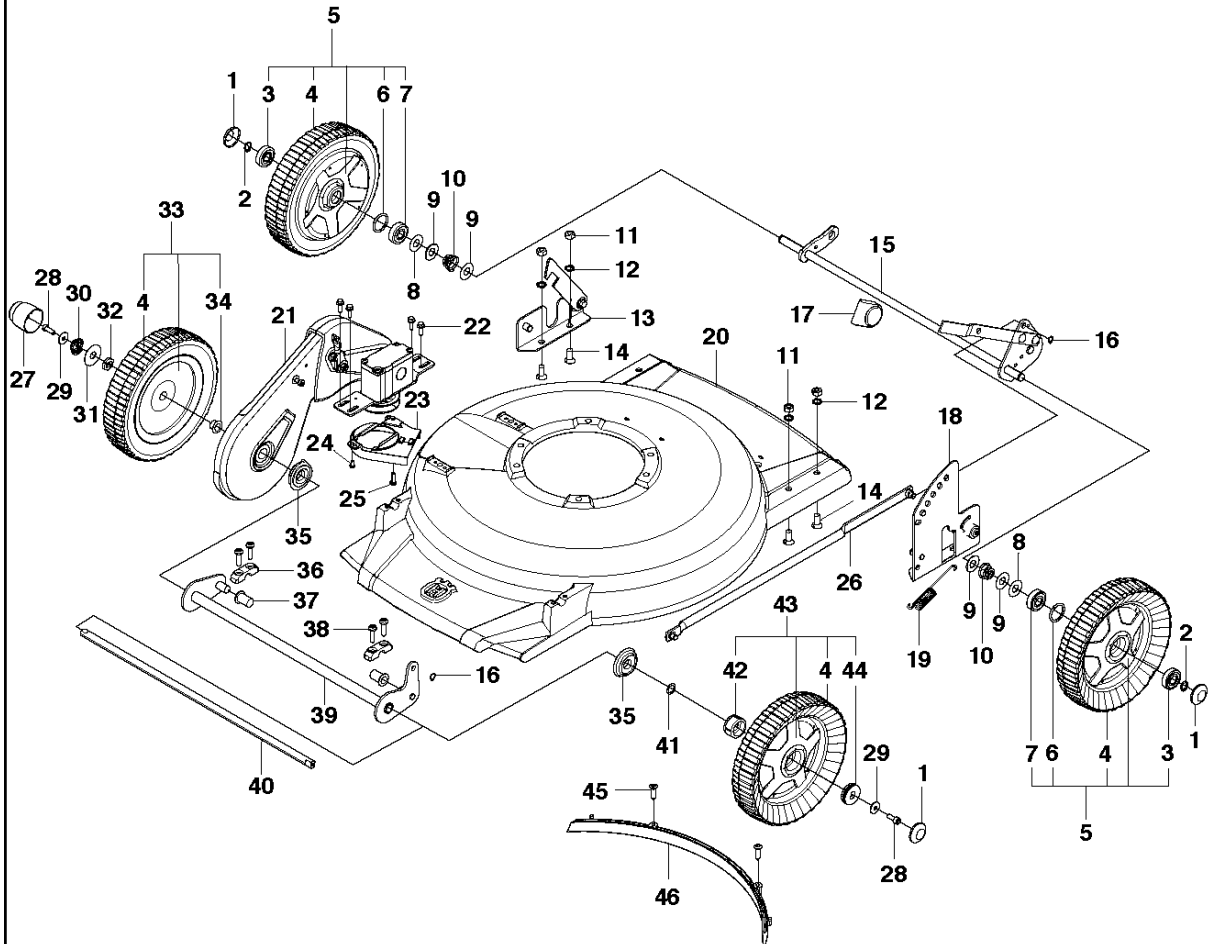

A LB 548S e
DECK

MOWER DECK / CUTTING DECK

LB548 Se, 967256901, 2014-02

Ref	Part No	Description	Remark	QTY	KIT
1	503 27 51-01	HUB CAP		3	
2	504 45 83-01	CIRCLIP		2	
3	502 88 27-01	BALL BEARING	6201-2RS/B9	2	5
4	510 10 96-01	TYRE		4	5, 33, 43
5	503 27 54-02	WHEEL ASSY		2	
6	504 46 18-01	SPACER RING		2	5
7	503 24 29-01	BALL BEARING	6201-2RS	2	5
8	504 45 76-01	WASHER		2	
9	504 45 73-01	WASHER		4	
10	503 33 30-01	SPRING		2	
11	731 23 18-01	HEXAGON NUT		4	
12	735 21 64-01	LOCKWASHER		4	
13	503 26 58-02	HANDLE SUPPORT ASSY		1	
14	504 45 70-01	SCREW SLCSFM		4	
15	503 25 80-01	REAR AXLE ASSY		1	
16	735 31 10-00	CIRCLIP		2	
17	504 46 47-01	KNOB		1	
18	503 24 90-02	INDEX PLATE ASSY		1	
19	503 25 76-01	SPRING		1	
20	505 43 87-05	CHASSIS		1	
21	585 19 26-02	TRANSMISSION KIT		1	
22	725 23 29-61	SCREW EHHFT		4	
23	522 54 63-01	BELT GUARD		1	
24	522 63 56-01	SCREW ITXPANM		1	
25	504 46 70-01	SCREW ITXPANM		1	
26	503 24 95-02	ROD ASSY		1	
27	504 46 51-01	HUB CAP		1	
28	504 45 67-01	SCREW IHSCM		2	
29	504 45 99-01	WASHER		2	
30	503 33 23-01	SPRING		1	
31	504 46 09-01	WASHER		1	
32	504 46 13-01	DRIVER		1	
33	503 31 74-02	WHEEL ASSY		1	
34	503 27 71-01	BUSHING		1	33
35	504 46 36-01	BUSHING		2	
36	504 46 38-02	BRACKET		2	
37	502 89 81-02	CASING		2	
38	504 45 71-01	SCREW ITXPANM		4	
39	503 26 92-01	FRONT AXLE		1	
40	502 87 38-01	DRIVE SHAFT		1	
41	504 45 98-01	WASHER		1	
42	503 27 64-01	BUSHING		1	43
43	503 27 55-02	WHEEL ASSY		1	
44	503 27 62-01	BUSHING		1	43
45	504 45 65-01	SCREW ITXPANT		2	
46	503 24 30-01	MULCH WALL		1	
47	579 73 39-01	DECAL		1	
48	520 29 05-07	LABEL		1	
49	574 20 78-01	LABEL		1	
50	513 99 61-00	DECAL		1