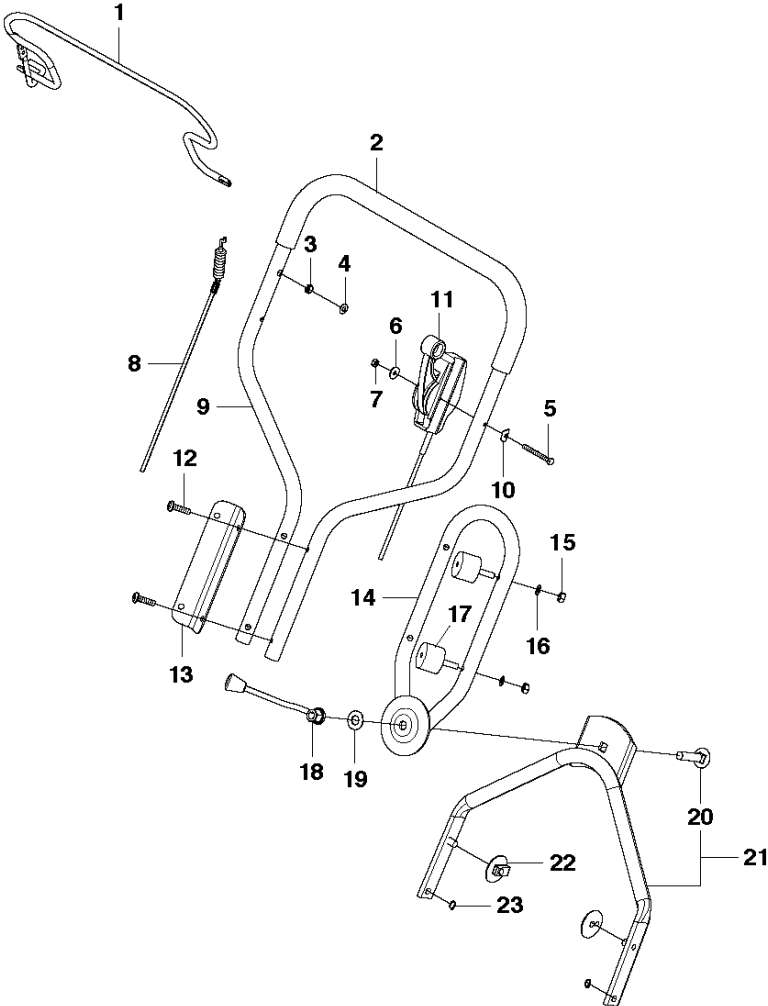

C LB 548S e
HANDLE

HANDLE

LB548 Se, 967256901, 2014-02

Ref	Part No	Description	Remark	QTY	KIT
1	503 31 11-02	BAIL ARM ASSY		1	
2	576 64 19-01	HANDLE GRIP		1	
3	503 32 09-01	BUSHING		1	
4	734 18 20-51	WASHER		1	
5	725 23 81-51	SCREW EHHM		1	
6	504 45 99-01	WASHER		1	
7	732 25 16-01	HEXAGON LOCKING NUT		1	
8	585 40 20-05	CABLE		1	
9	502 90 64-04	HANDLE ASSY		1	
10	531 20 49-61	WASHER		1	
11	579 14 37-02	CONTROL		1	
12	504 46 15-01	SCREW CRPANM		4	
13	503 31 17-02	PLATE		1	
14	502 90 35-02	HANDLE ASSY		1	
15	731 23 18-01	HEXAGON NUT		4	
16	735 21 64-01	LOCKWASHER		4	
17	503 31 25-01	ANTI-VIBRATION MOUNT		4	
18	503 29 83-01	LEVER ASSY		1	
19	504 45 73-01	WASHER		1	
20	727 65 43-51	SCREW RSQM		1	21
21	503 28 43-02	HANDLE ASSY		1	
22	504 46 45-02	ADJUSTMENT WHEEL		2	
23	735 31 12-00	CIRCLIP		2