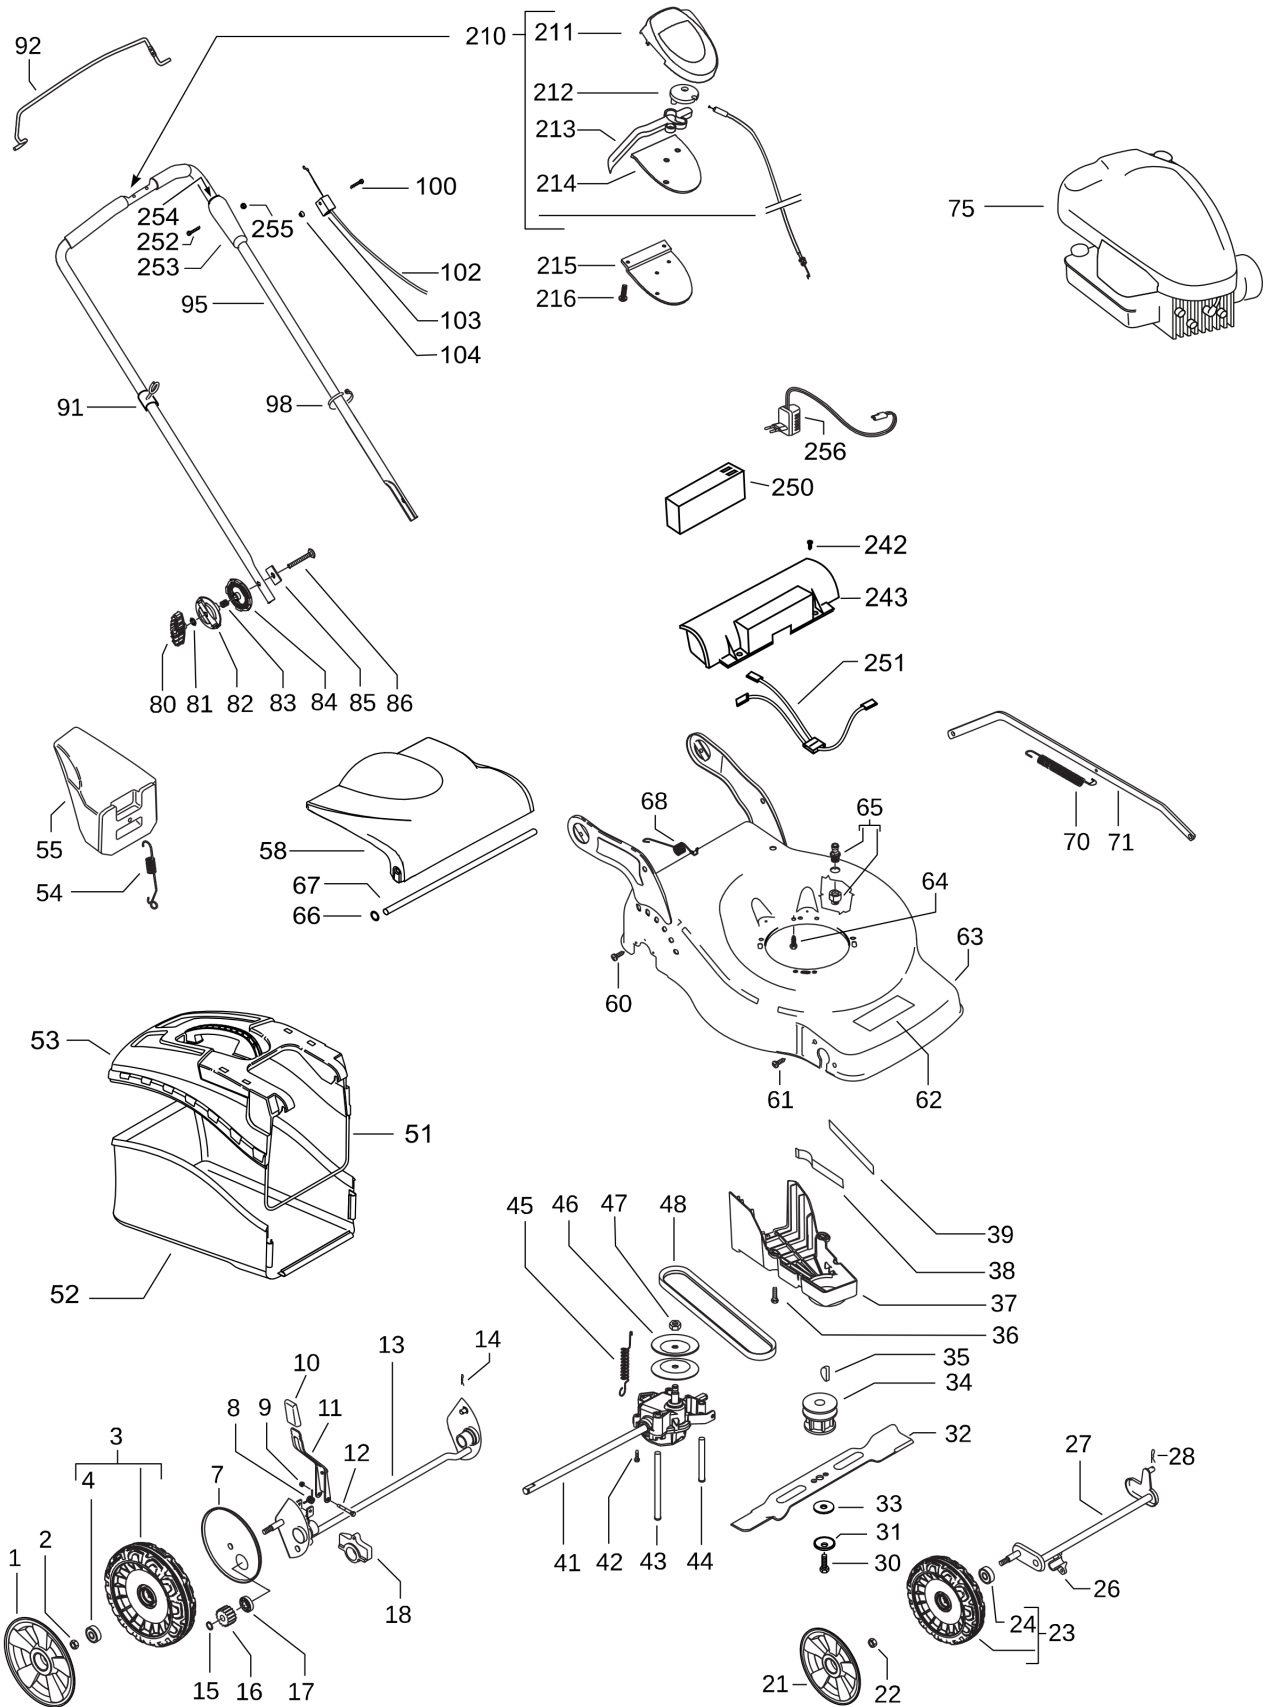

Item	PN	Description	Qty
1	544 44 39-01	wheel cover Ø210	2
2	504 85 78-01	nut M8, self locking, flanged	2
3	544 91 69-01	wheel assy Ø210	2
4	531 20 87-78	ball bearing	4
7	504 82 73-01	dust shield	2
8	583 95 13-02	spring, wheel regulator lever	1
9	531 20 84-92	nut M5, self locking	1
10	574 61 05-01	handle, wheel regulator	1
11	581 17 86-01	wheel regulator lever	1
12	538 23 58-07	screw M5x45, self threading	1
13	504 80 01-01	rear axle	1
14	531 20 66-53	cotter pin	1
15	531 20 87-72	seeger	2
16	544 34 23-01	gear	2
17	531 20 87-78	ball bearing	2
18	531 20 59-44	rear axle housing	2
21	544 44 40-01	wheel cover Ø190	1
22	504 85 78-01	nut M8, self locking, flanged	2
23	544 91 73-01	wheel assy Ø190	2
24	531 20 87-78	ball bearing	4
26	577 38 42-01	front axle housing	2
27	504 85 65-01	front axle	1
28	531 20 66-53	cotter pin	1
30	531 20 80-08	screw, 3/8"	1
31	531 20 72-37	spring washer	1
32	531 21 10-17	mulching blade	1
33	531 20 72-43	washer	1
34	581 84 30-01	blade support	1
35	505 29 09-01	key	1
36	531 20 78-56	screw 5x10	3
37	544 46 22-01	belt cover	1
38	504 04 61-01	belt guide	1
39	544 46 25-01	belt guide	1
41	544 34 32-03	gear box	1
42	510 03 75-01	screw 4x12, self threading	2
43	544 93 44-01	belt guide	1
44	544 93 43-01	belt guide	1
45	544 93 47-01	gear box spring	1
46	504 54 79-01	pulley plate	2
47	504 54 80-01	nut	2
48	504 03 48-01	belt Z28 10X710	1
51	574 86 94-01	sack frame	1
52	525 34 81-04	sack	1
53	574 61 03-01	hard top	1
54	522 85 77-01	spring, mulching plug	1

Item	PN	Description	Qty
55	531 21 06-17	mulching plug	1
58	574 61 02-01	safety flap	1
60	531 20 66-77	screw 4,8x19, self threading	2
61	525 43 31-01	screw 4.3x16, self threading	4
62	531 21 24-78	label, Husqvarna	1
63	531 21 38-97	deck	1
64	531 21 28-51	screw 3/8" + split washer	3
65	531 20 58-48	snap on connector 1/2"	1
66	584 81 69-03	star lock washer	2
67	531 21 14-41	safety flap bar	1
68	531 21 18-40	spring	1
70	531 21 37-83	wheel regulation spring	1
71	580 96 33-02	wheel regulation bar	1
75	———	engine, Briggs & Stratton, model number 126T076695H1	1
80	531 20 58-40	knob	2
81	531 20 49-22	washer	2
82	531 21 14-74	locking disc, outer	2
83	531 21 14-76	spring	2
84	531 21 14-73	locking disc, inner	2
85	531 21 15-81	plate	2
86	531 21 14-80	screw M8x55	2
91	578 39 93-01	starter cable guide	1
92	544 46 38-01	brake lever	1
95	581 78 31-02	handle	1
98	531 20 55-81	binder	3
100	531 20 63-46	screw	1
102	531 21 35-22	brake cable	1
103	531 20 80-43	cable support	1
104	531 20 52-13	nut	1
210	544 93 29-01	EZ control assy	1
211	532 18 82-79	upper cover	1
212	532 18 73-53	pulley	1
213	532 19 02-83	lever	1
214	532 18 82-78	lower cover	1
215	532 18 70-97	plate	1
216	532 18 16-98	screw	5
242	576 04 74-01	screw M5x16	2
243	580 70 50-01	grass seal	1
250	580 74 75-01	battery	1
251	581 64 66-02	wires assy	1
252	544 21 84-40	screw	1
253	580 60 92-01	electric start	1
254	580 91 52-01	push button	1
255	732 21 16-01	nut	1
256	532 19 24-36	battery charger	1