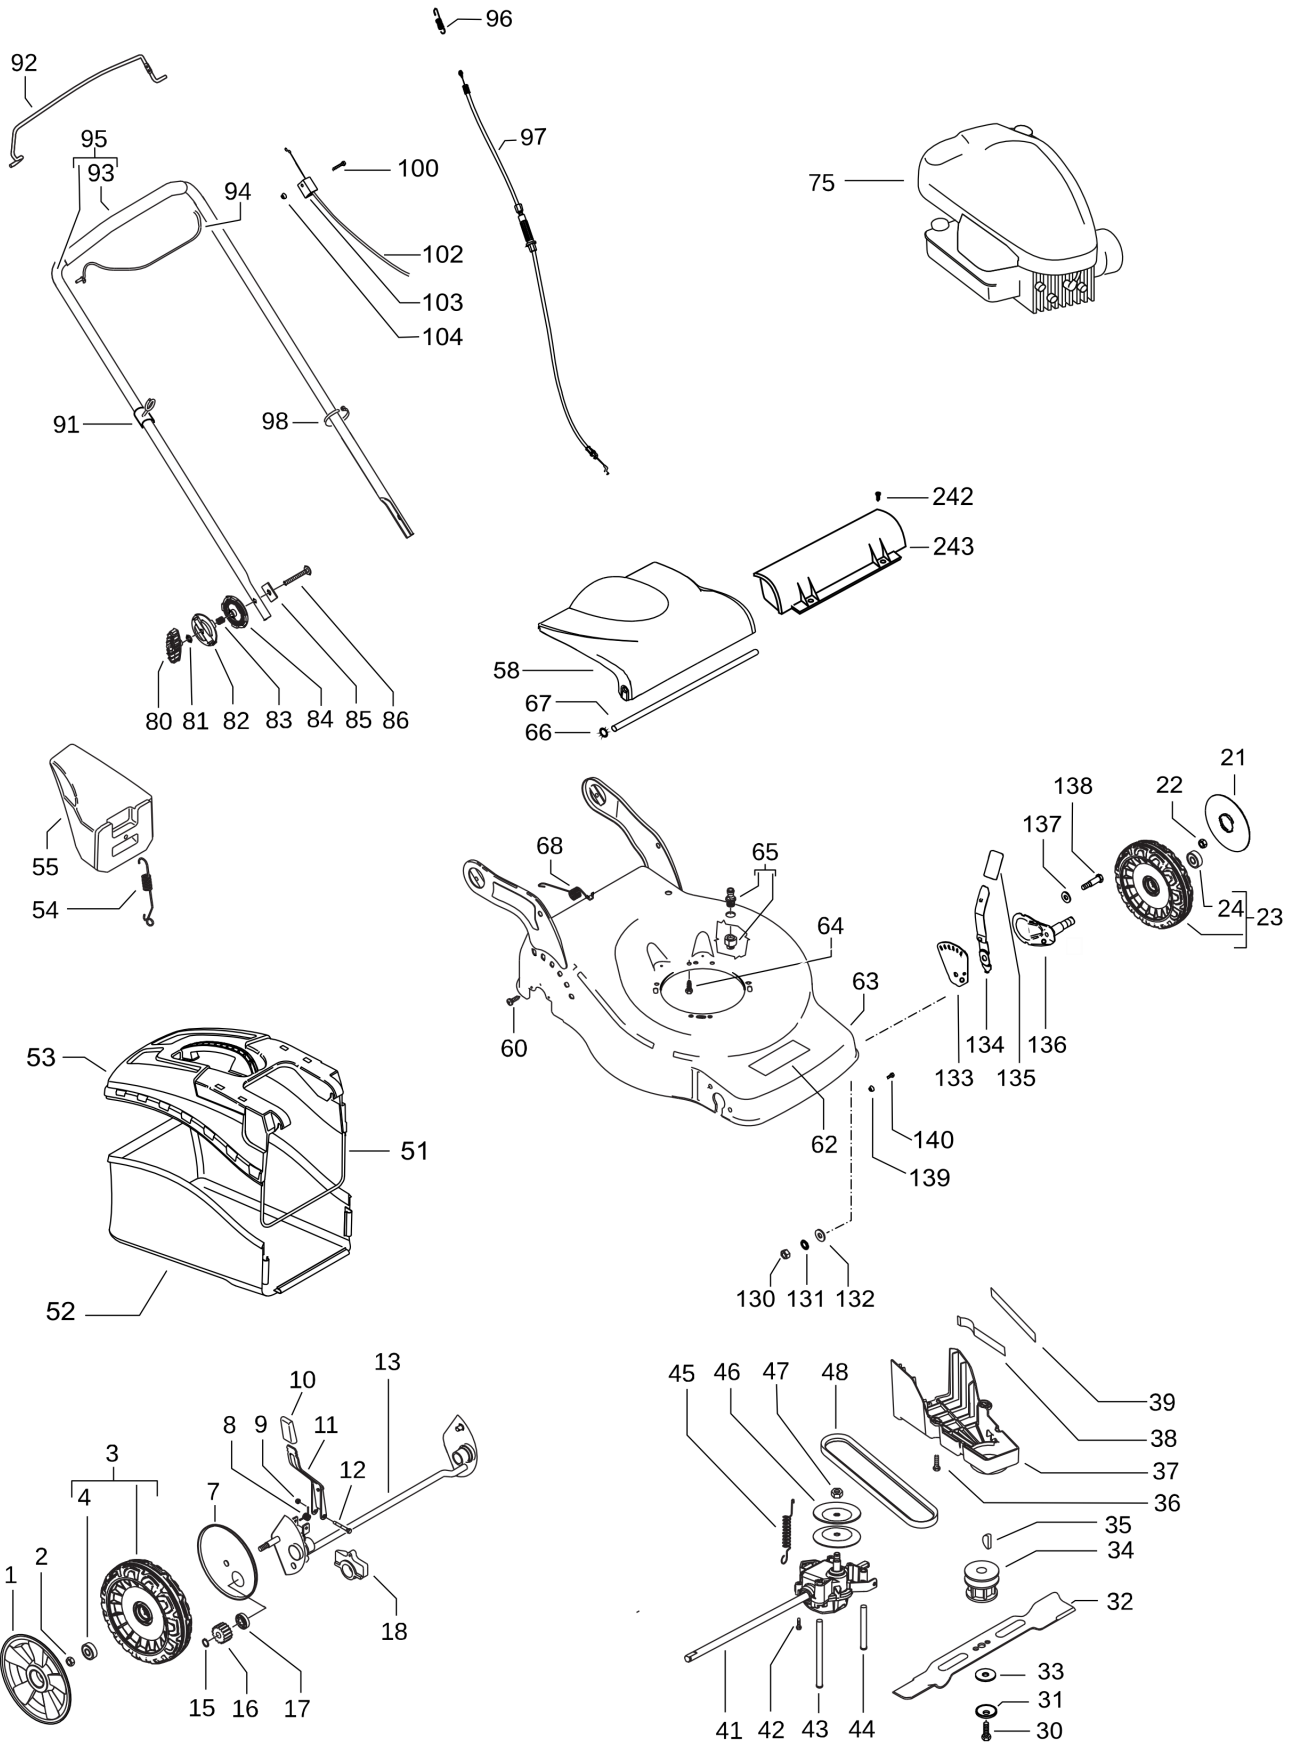

Item	PN	Description	Qty
1	544 44 39-01	wheel cover Ø210	2
2	504 85 78-01	nut M8, self locking, flanged	2
3	544 91 69-01	wheel assy Ø210	2
4	531 20 87-78	ball bearing	4
7	504 82 73-01	dust shield	2
8	583 95 13-02	spring, wheel regulator lever	1
9	531 20 84-92	nut M5, self locking	1
10	574 61 05-01	handle, wheel regulator	1
11	581 17 86-01	wheel regulator lever	1
12	538 23 58-07	screw M5x45, self threading	1
13	504 80 01-01	rear axle	1
15	531 20 87-72	seeger	2
16	544 34 23-01	gear	2
17	531 20 87-78	ball bearing	2
18	531 20 59-44	rear axle housing	2
21	544 44 40-01	wheel cover Ø190	1
22	504 85 78-01	nut M8, self locking, flanged	2
23	544 91 73-01	wheel assy Ø190	2
24	531 20 87-78	ball bearing	4
30	531 20 80-08	screw, 3/8"	1
31	531 20 72-37	spring washer	1
32	531 21 10-17	mulching blade	1
33	531 20 72-43	washer	1
34	581 84 30-01	blade support	1
35	505 29 09-01	key	1
36	531 20 78-56	screw 5x10	3
37	544 46 22-01	belt cover	1
38	504 04 61-01	belt guide	1
39	544 46 25-01	belt guide	1
41	544 34 32-03	gear box	1
42	510 03 75-01	screw 4x12, self threading	2
43	544 93 44-01	belt guide	1
44	544 93 43-01	belt guide	1
45	544 93 47-01	gear box spring	1
46	504 54 79-01	pulley plate	2
47	504 54 80-01	nut	2
48	504 03 48-01	belt Z28 10X710	1
51	574 86 94-01	sack frame	1
52	525 34 81-04	sack	1
53	574 61 03-01	hard top	1
54	522 85 77-01	spring, mulching plug	1
55	531 21 06-17	mulching plug	1
58	574 61 02-01	safety flap	1

Item	PN	Description	Qty
60	531 20 66-77	screw 4,8x19, self threading	2
62	531 21 24-78	label, Husqvarna	1
63	531 21 38-97	deck	1
64	531 21 28-51	screw 3/8" + split washer	3
65	531 20 58-48	snap on connector 1/2"	1
66	584 81 69-03	star lock washer	2
67	531 21 14-41	safety flap bar	1
68	531 21 18-40	spring	1
75	—	engine, Briggs & Stratton, model number 126T026837H1	1
80	531 20 58-40	handle	2
81	531 20 49-22	washer	2
82	531 21 14-74	locking disc, outer	2
83	531 21 14-76	spring	2
84	531 21 14-73	locking disc, inner	2
85	531 21 15-81	plate	2
86	531 21 14-80	screw M8x55	2
91	578 39 93-01	starter cable guide	1
92	531 21 26-76	clutch lever	1
93	531 21 07-25	sheating	1
94	531 20 58-63	opc lever	1
95	581 78 30-02	handle w. sheating	1
96	531 21 05-73	spring, clutch	1
97	544 90 80-01	drive cable	1
98	531 20 55-81	binder	3
100	531 20 63-46	screw	1
102	531 21 35-22	brake cable	1
103	531 20 80-43	cable support	1
104	531 20 52-13	nut	1
130	531 20 79-78	nut M10	2
131	531 20 89-74	washer	2
132	531 20 79-89	washer	2
133	576 55 50-01	bracket, wheel adj.	2
134	544 45 25-01	wheel regulator lever	2
135	574 61 05-01	handle, wheel regulator lever	2
136	504 85 14-01	wheels support	2
137	531 20 60-20	washer	2
138	531 20 49-12	screw M10	2
139	531 20 52-13	nut M5	2
140	531 20 72-70	screw M5	2
242	576 04 74-01	screw M5x16	2
243	579 30 09-01	grass seal	1