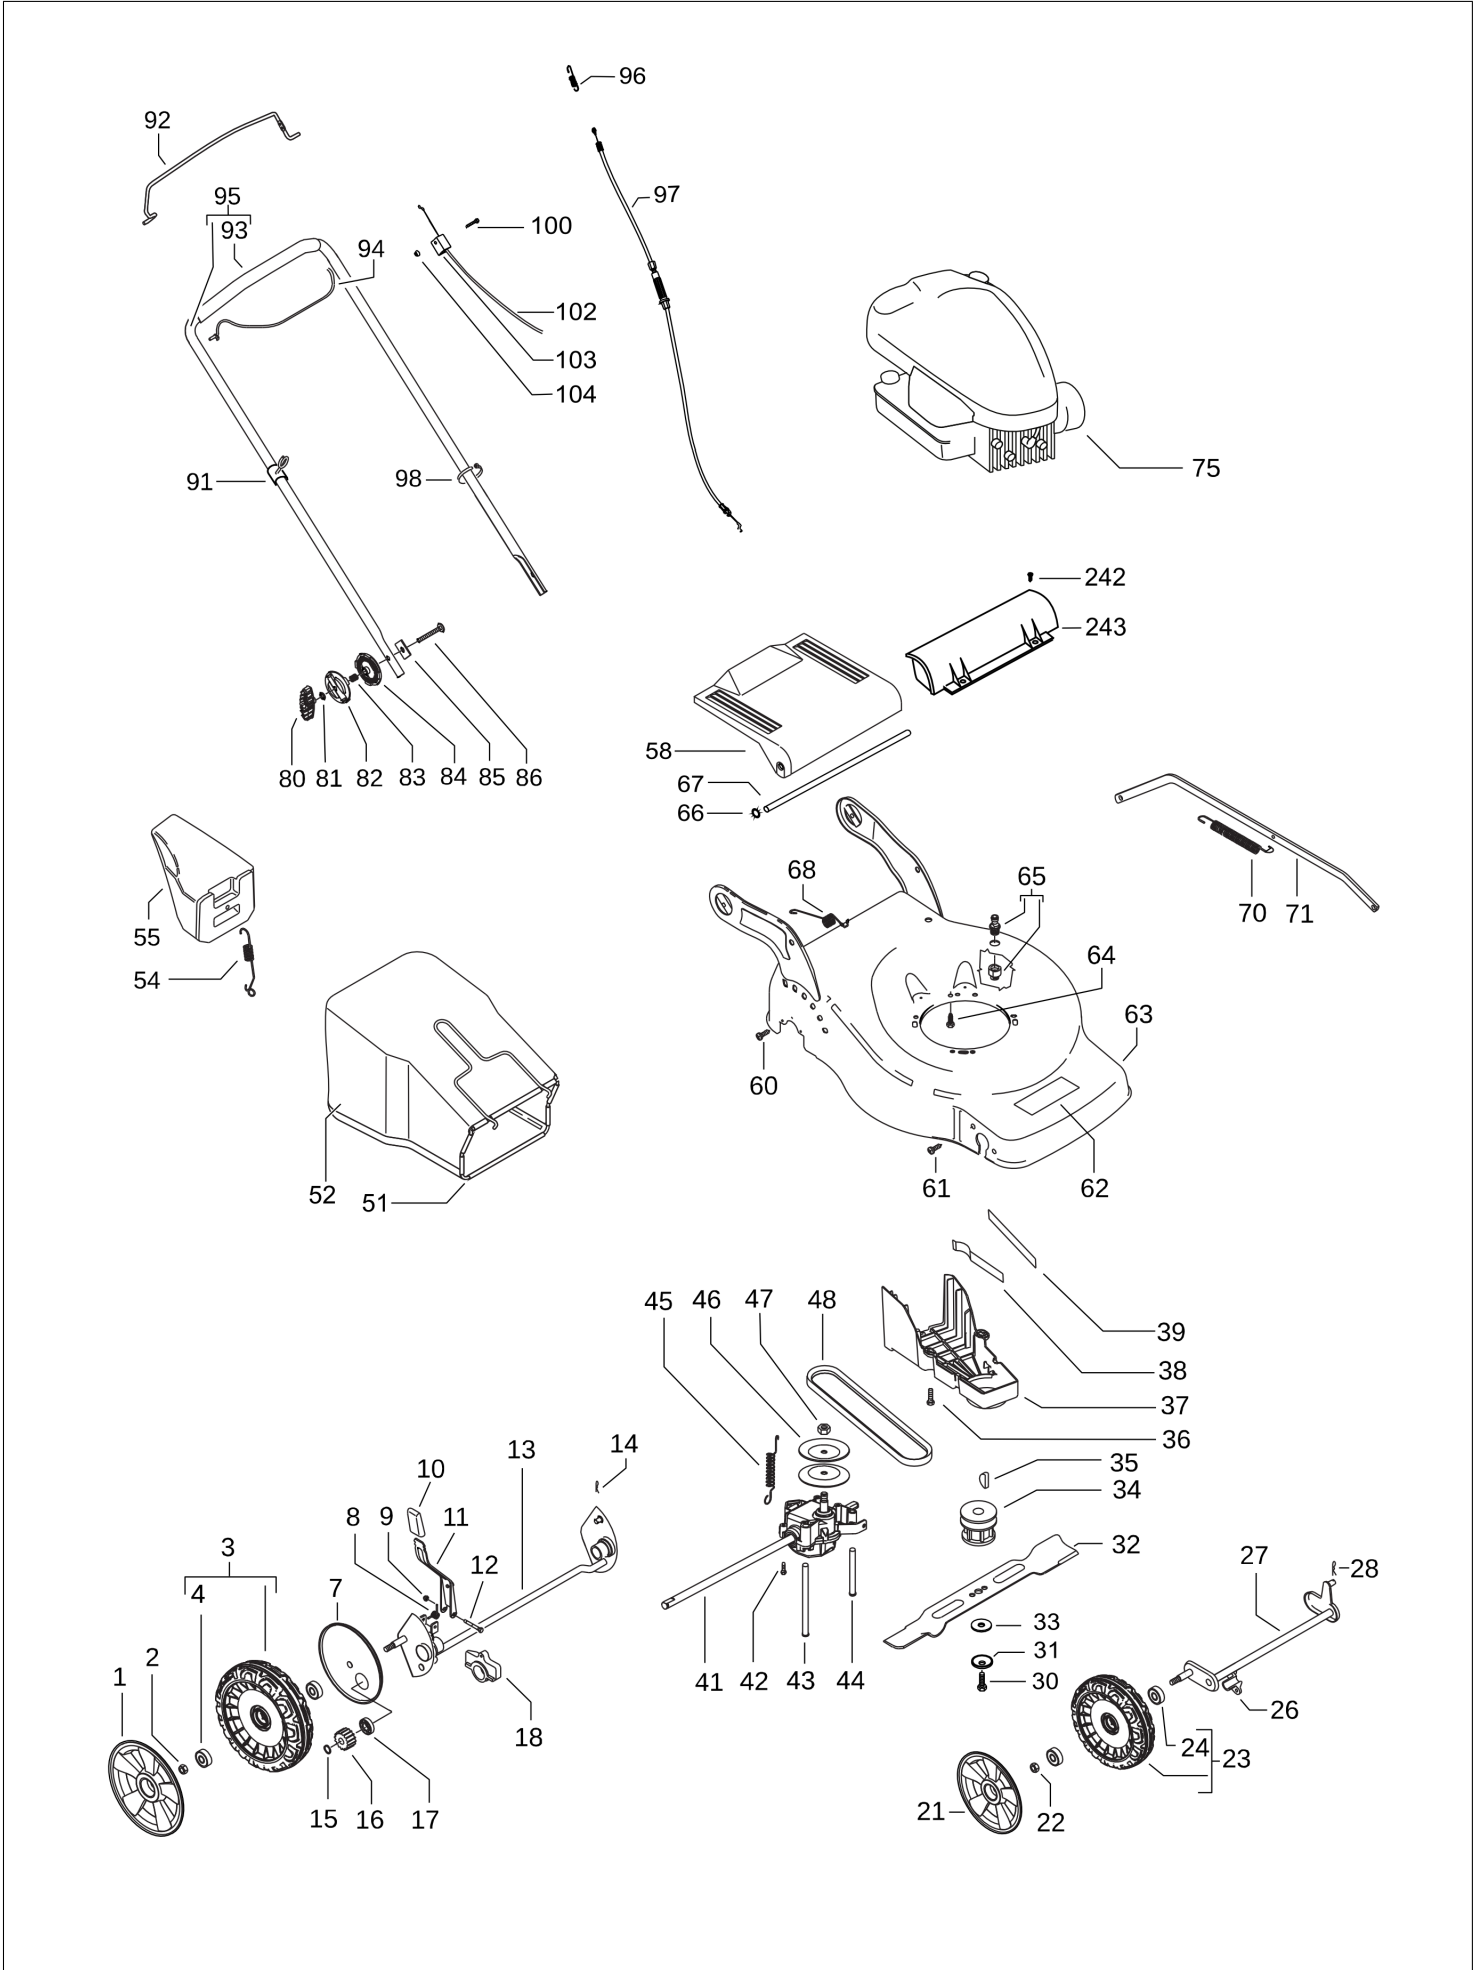

Reservdelar

Item	PN	Description	Qty
1	544 44 39-01	wheel cover Ø210	2
2	504 85 78-01	nut M8, self locking, flanged	2
3	544 91 69-01	wheel assy Ø210	2
4	531 20 87-78	ball bearing	4
7	504 82 73-01	dust shield Ø210	2
8	583 95 13-02	spring, wheel regulator lever	1
9	531 20 84-92	nut M5, self locking	1
10	574 61 05-01	handle, wheel regulator	1
11	581 17 86-01	wheel regulator lever	1
12	538 23 58-07	screw M5x45	1
13	504 80 01-01	rear axle	1
14	531 20 66-53	cotter pin	1
15	531 20 87-72	seeger	2
16	544 34 23-01	gear	2
17	531 20 87-78	ball bearing	2
18	531 20 59-44	rear axle housing	2
21	544 44 40-01	wheel cover Ø190	1
22	504 85 78-01	nut M8, self locking, flanged	2
23	544 91 73-01	wheel assy Ø190	2
24	531 20 87-78	ball bearing	4
26	577 38 42-01	front axle housing	2
27	504 85 65-01	front axle	1
28	531 20 66-53	cotter pin	1
30	531 20 80-08	screw, 3/8"	1
31	531 20 72-37	spring washer	1
32	531 21 10-17	mulching blade	1
33	531 20 72-43	washer	1
34	581 84 30-01	blade support	1
35	505 29 09-01	key	1
36	531 20 78-56	screw 5x10	3
37	544 46 22-01	belt cover	1
38	504 04 61-01	belt guide	1
39	544 46 25-01	belt guide	1
41	544 34 32-03	gear box	1
42	510 03 75-01	screw 4x16, self threading	2
43	544 93 44-01	belt guide	1
44	544 93 43-01	belt guide	1
45	544 93 47-01	gear box spring	1
46	504 54 79-01	pulley plate	2
47	504 54 80-01	nut	1