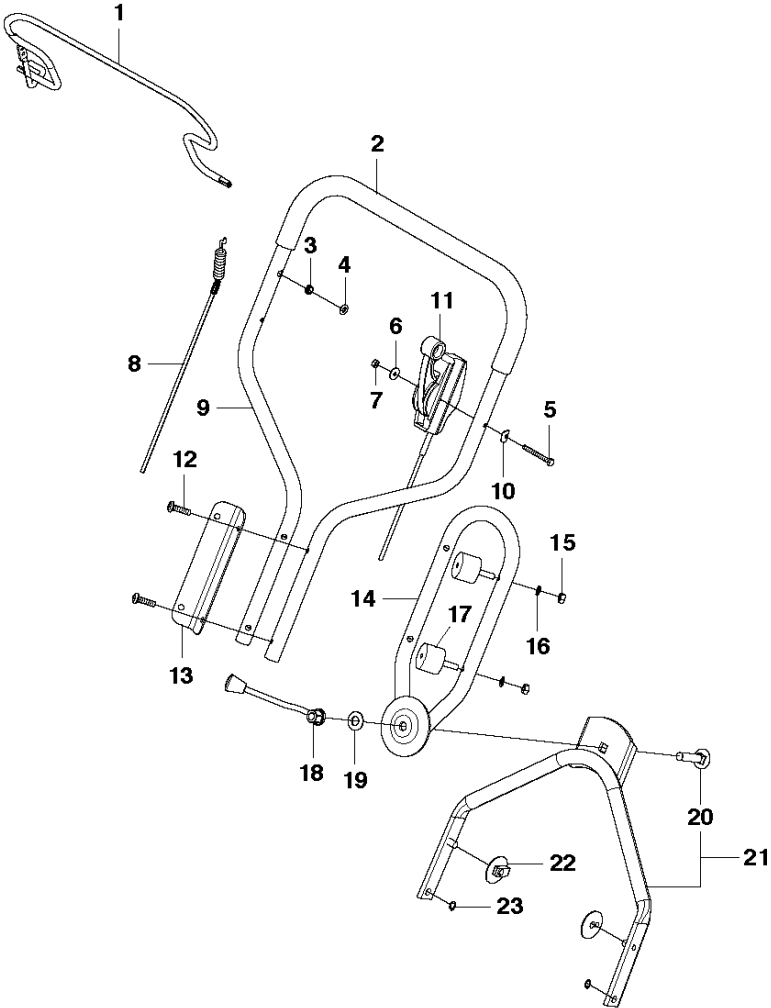

C LB 553S e, AUS/NZ
HANDLE

HANDLE

LB553 Se, 967256701, 2014-02, AU, NZ

Ref	Part No	Description	Remark	QTY	KIT
1	503 31 11-02	BAIL ARM ASSY		1	
2	576 64 19-01	HANDLE GRIP		1	
3	503 32 09-01	BUSHING		1	
4	734 18 20-51	WASHER		1	
5	725 23 81-51	SCREW EHHM		1	
6	504 45 99-01	WASHER		1	
7	732 25 16-01	HEXAGON LOCKING NUT		1	
8	585 40 20-05	CABLE		1	
9	502 90 64-04	HANDLE ASSY		1	
10	531 20 49-61	WASHER		1	
11	579 14 37-02	CONTROL		1	
12	504 46 15-01	SCREW CRPANM		4	
13	503 31 17-02	PLATE		1	
14	502 90 35-02	HANDLE ASSY		1	
15	731 23 18-01	HEXAGON NUT		4	
16	735 21 64-01	LOCKWASHER		4	
17	503 31 25-01	ANTI-VIBRATION MOUNT		4	
18	503 29 83-01	LEVER ASSY		1	
19	504 45 73-01	WASHER		1	
20	727 65 43-51	SCREW RSQM		1	21
21	502 89 17-02	HANDLE ASSY		1	
22	504 46 45-02	ADJUSTMENT WHEEL		2	
23	735 31 12-00	CIRCLIP		2