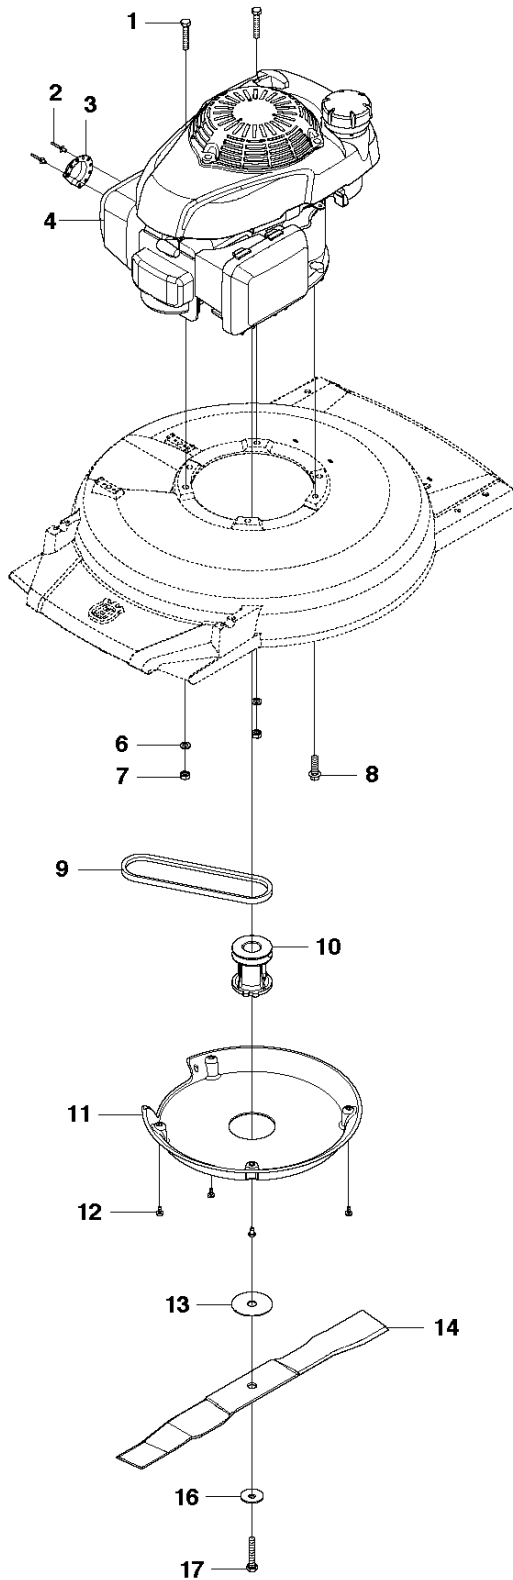

SPARE PARTS LIST

LAWN MOWERS: CONSUMER
WALK-BEHINDS

LB553 Se, 967256701, 2014-02, AU, NZ

D LB 553S e, AUS/NZ
ENGINE

ENGINE

LB553 Se, 967256701, 2014-02, AU, NZ

Ref	Part No	Description	Remark	QTY KIT
1	725 24 61-51	SCREW EHHM		2
2	722 78 39-02	BLIND RIVET		2
3	502 88 05-01	DEFLECTOR		1
4	.	TBD	GCV160 A0 S4-HB-SD	1
6	734 11 64-01	WASHER		2
7	732 21 18-01	LOCK NUT		1
8	502 88 29-01	SCREW		1
9	589 57 12-01	BELT		1
10	502 87 22-01	BLADE SUPPORT		1
11	584 47 45-01	BELT COVER		1
12	502 43 52-01	SCREW IXPANTT		4
13	503 25 94-01	WASHER		1
14	502 88 14-01	MOWER BLADE		1
16	503 33 25-01	SPRING		1
17	504 45 64-02	SCREW EHHI		1
18	585 83 52-05	DECAL		1

C LB 553S e, AUS/NZ
HANDLE

HANDLE

LB553 Se, 967256701, 2014-02, AU, NZ

Ref	Part No	Description	Remark	QTY	KIT
1	503 31 11-02	BAIL ARM ASSY		1	
2	576 64 19-01	HANDLE GRIP		1	
3	503 32 09-01	BUSHING		1	
4	734 18 20-51	WASHER		1	
5	725 23 81-51	SCREW EHHM		1	
6	504 45 99-01	WASHER		1	
7	732 25 16-01	HEXAGON LOCKING NUT		1	
8	585 40 20-05	CABLE		1	
9	502 90 64-04	HANDLE ASSY		1	
10	531 20 49-61	WASHER		1	
11	579 14 37-02	CONTROL		1	
12	504 46 15-01	SCREW CRPANM		4	
13	503 31 17-02	PLATE		1	
14	502 90 35-02	HANDLE ASSY		1	
15	731 23 18-01	HEXAGON NUT		4	
16	735 21 64-01	LOCKWASHER		4	
17	503 31 25-01	ANTI-VIBRATION MOUNT		4	
18	503 29 83-01	LEVER ASSY		1	
19	504 45 73-01	WASHER		1	
20	727 65 43-51	SCREW RSQM		1	21
21	502 89 17-02	HANDLE ASSY		1	
22	504 46 45-02	ADJUSTMENT WHEEL		2	
23	735 31 12-00	CIRCLIP		2	