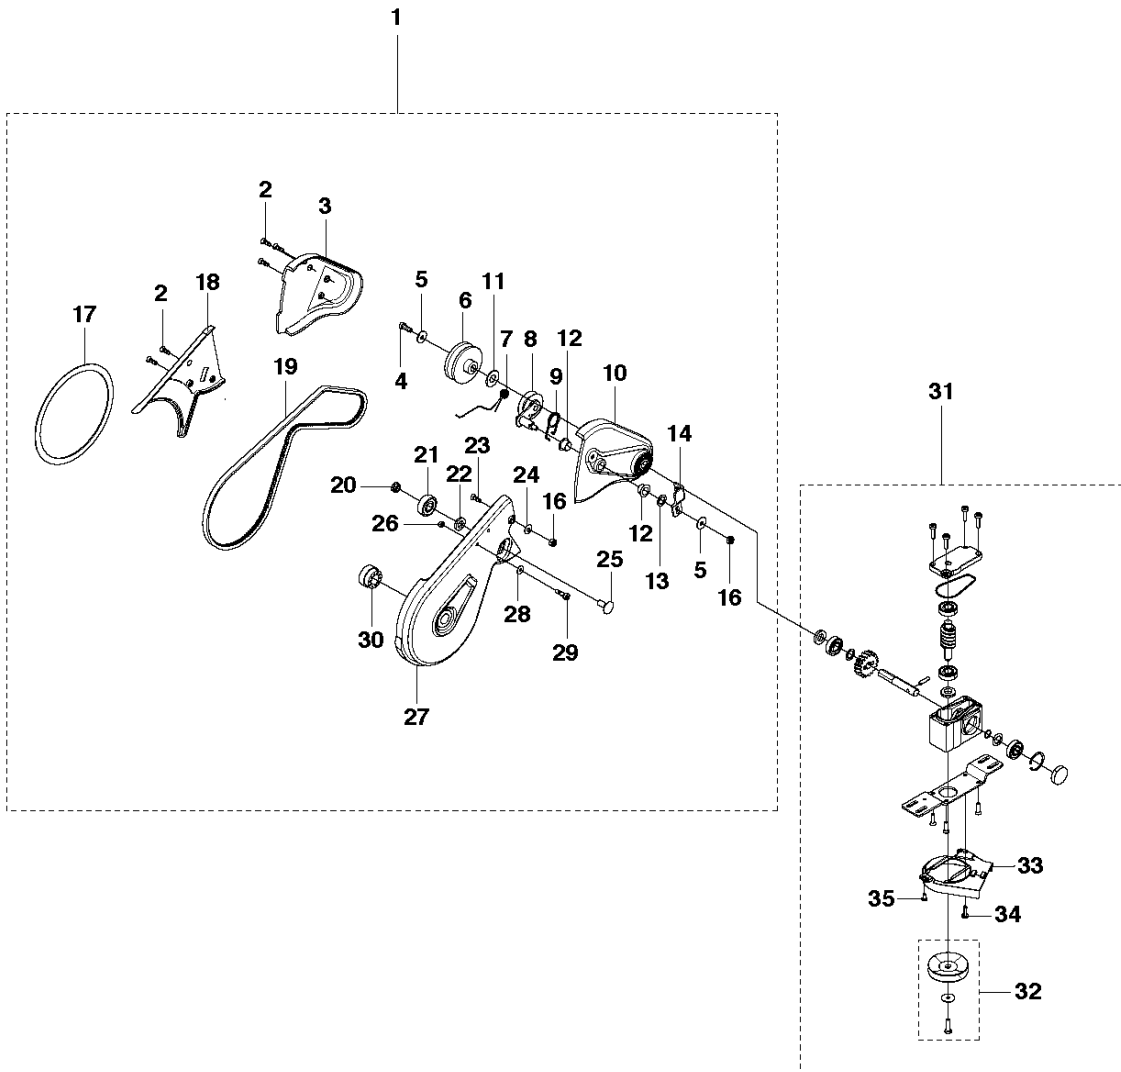

SPARE PARTS LIST

LAWN MOWERS: CONSUMER
WALK-BEHINDS

LB553 Se, 967256701, 2014-02, AU, NZ

D LB 553S e, AUS/NZ
ENGINE

ENGINE

LB553 Se, 967256701, 2014-02, AU, NZ

Ref	Part No	Description	Remark	QTY KIT
1	725 24 61-51	SCREW EHHM		2
2	722 78 39-02	BLIND RIVET		2
3	502 88 05-01	DEFLECTOR		1
4	.	TBD	GCV160 A0 S4-HB-SD	1
6	734 11 64-01	WASHER		2
7	732 21 18-01	LOCK NUT		1
8	502 88 29-01	SCREW		1
9	589 57 12-01	BELT		1
10	502 87 22-01	BLADE SUPPORT		1
11	584 47 45-01	BELT COVER		1
12	502 43 52-01	SCREW IXPANTT		4
13	503 25 94-01	WASHER		1
14	502 88 14-01	MOWER BLADE		1
16	503 33 25-01	SPRING		1
17	504 45 64-02	SCREW EHHI		1
18	585 83 52-05	DECAL		1

B GEAR
Mulch

GEAR BOX

LB553 Se, 967256701, 2014-02, AU, NZ

Ref	Part No	Description	Remark	QTY KIT	
1	585 19 26-01	TRANSMISSION KIT			
2	578 97 60-01	SCREW ITXPANTT		5	1
3	578 26 55-02	COVER		1	1
4	504 45 67-01	SCREW IHSCM		1	1
5	734 18 13-51	WASHER		2	1
6	578 77 11-01	PULLEY		1	1
7	502 88 03-01	SPRING		1	1
8	503 32 30-02	PULLEY ASSY		1	1
9	503 32 66-01	SPRING		1	1
10	578 34 28-02	HOUSING ASSY		1	1
11	504 45 73-01	WASHER		1	1
12	503 27 71-01	BUSHING		2	1
13	504 46 08-01	WASHER		1	1
14	578 89 91-01	LEVER		1	1
16	732 25 16-01	HEXAGON LOCKING NUT		2	1
17	578 26 56-01	SEALING RING		1	1
18	578 26 54-02	COVER		1	1
19	589 57 10-01	BELT	Kit: 5254799-01 (Belt with shell)	1	1
20	503 31 76-01	BARREL NUT		1	1
21	738 22 01-19	BALL BEARING	6201-2RS1	1	1
22	504 46 06-01	WASHER		1	1
23	725 63 69-51	SCREW IHCSFM		1	1
24	503 32 40-01	SPRING		1	1
25	727 64 51-51	SCREW		1	1
26	732 25 14-01	HEXAGON LOCKING NUT		1	1
27	578 26 52-02	HOUSING		1	1
28	504 45 60-01	WASHER, 5X13X1		1	1
29	504 46 19-01	SCREW IHSCM		1	1
30	503 32 44-01	BUSHING		1	1
31	503 32 81-05	WORM GEAR ASSY		1	
32	585 51 44-02	PULLEY KIT	For wormgear 5033281-03/-04/-05	1	31
33	522 54 63-01	BELT GUARD		1	31
34	504 46 70-01	SCREW ITXPANM		1	31
35	522 63 56-01	SCREW ITXPANM		1	31