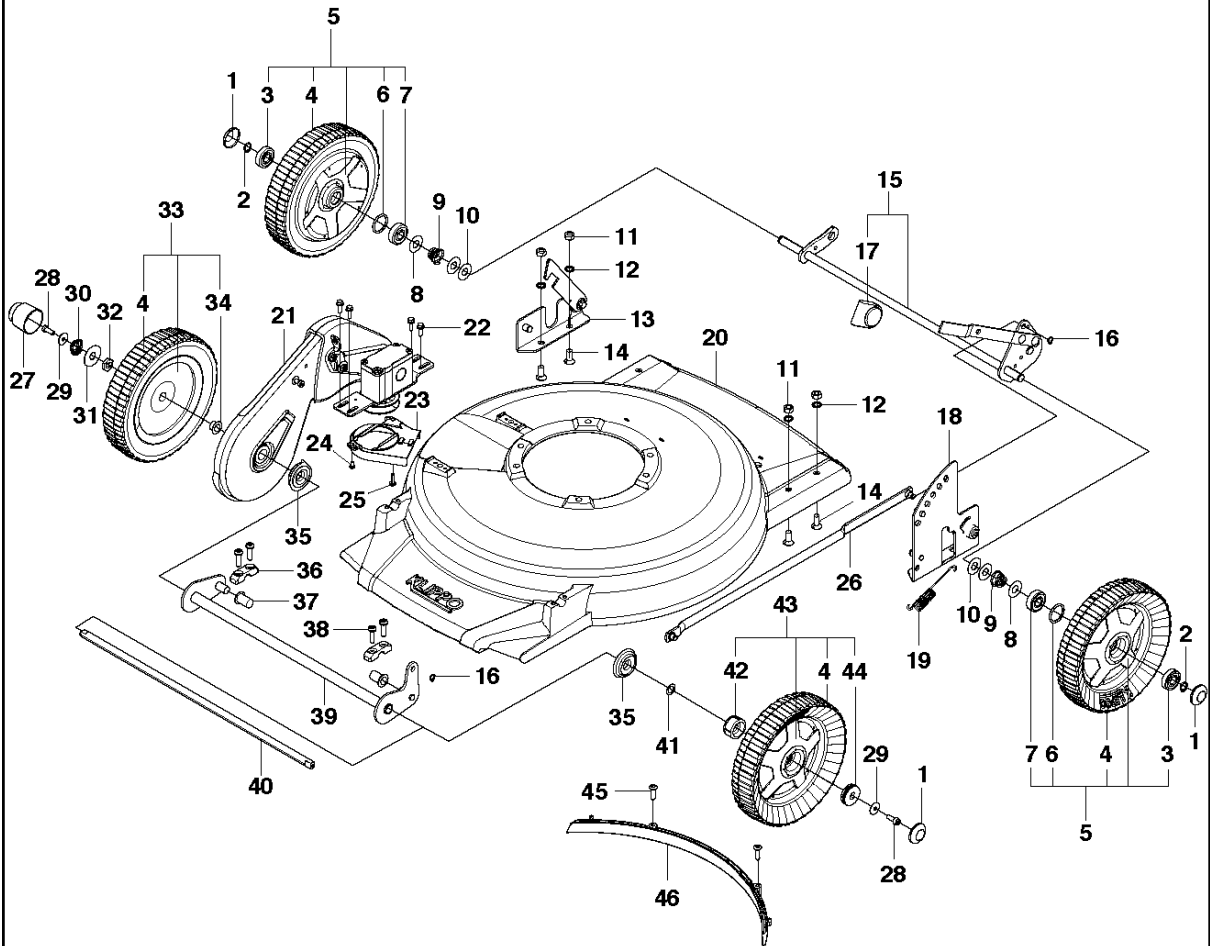

A LB 553S e, AUS/NZ
DECK

MOWER DECK / CUTTING DECK

LB553 Se, 967256701, 2014-02, AU, NZ

Ref	Part No	Description	Remark	QTY	KIT
1	503 27 51-01	HUB CAP		3	
2	504 45 83-01	CIRCLIP		2	
3	502 88 27-01	BALL BEARING	6201-2RS/B9	2	5
4	510 10 96-01	TYRE		4	5, 33, 43
5	503 27 54-02	WHEEL ASSY		2	
6	504 46 18-01	SPACER RING		2	5
7	503 24 29-01	BALL BEARING	6201-2RS	2	5
8	504 45 76-01	WASHER		2	
9	504 45 73-01	WASHER		4	
10	503 33 30-01	SPRING		2	
11	731 23 18-01	HEXAGON NUT		4	
12	735 21 64-01	LOCKWASHER		4	
13	503 26 58-02	HANDLE SUPPORT ASSY		1	
14	504 45 70-01	SCREW SLCSFM		4	
15	503 25 81-01	REAR AXLE ASSY		1	
16	735 31 10-00	CIRCLIP		2	
17	504 46 47-01	KNOB		1	
18	503 24 90-02	INDEX PLATE ASSY		1	
19	503 25 76-01	SPRING		1	
20	505 43 72-02	CHASSIS		1	
21	578 26 66-02	GEARBOX ASSY		1	
22	725 23 29-61	SCREW EHHFT		4	
23	522 54 63-01	BELT GUARD		1	
24	522 63 56-01	SCREW ITXPANM		1	
25	504 46 70-01	SCREW ITXPANM		1	
26	503 24 94-02	ROD ASSY		1	
27	504 46 51-01	HUB CAP		1	
28	504 45 67-01	SCREW IHSCM		2	
29	504 45 99-01	WASHER		2	
30	503 33 23-01	SPRING		1	
31	504 46 09-01	WASHER		1	
32	504 46 13-01	DRIVER		1	
33	503 31 74-02	WHEEL ASSY		1	
34	503 27 71-01	BUSHING		1	33
35	504 46 36-01	BUSHING		2	
36	504 46 38-02	BRACKET		2	
37	502 89 81-02	CASING		2	
38	504 45 71-01	SCREW ITXPANM		4	
39	503 26 92-01	FRONT AXLE		1	
40	502 87 38-01	DRIVE SHAFT		1	
41	504 45 98-01	WASHER		1	
42	503 27 64-01	BUSHING		1	43
43	503 27 55-02	WHEEL ASSY		1	
44	503 27 62-01	BUSHING		1	43
45	504 45 65-01	SCREW ITXPANT		2	
46	503 24 31-01	MULCH WALL		1	
49	513 99 61-00	DECAL		1