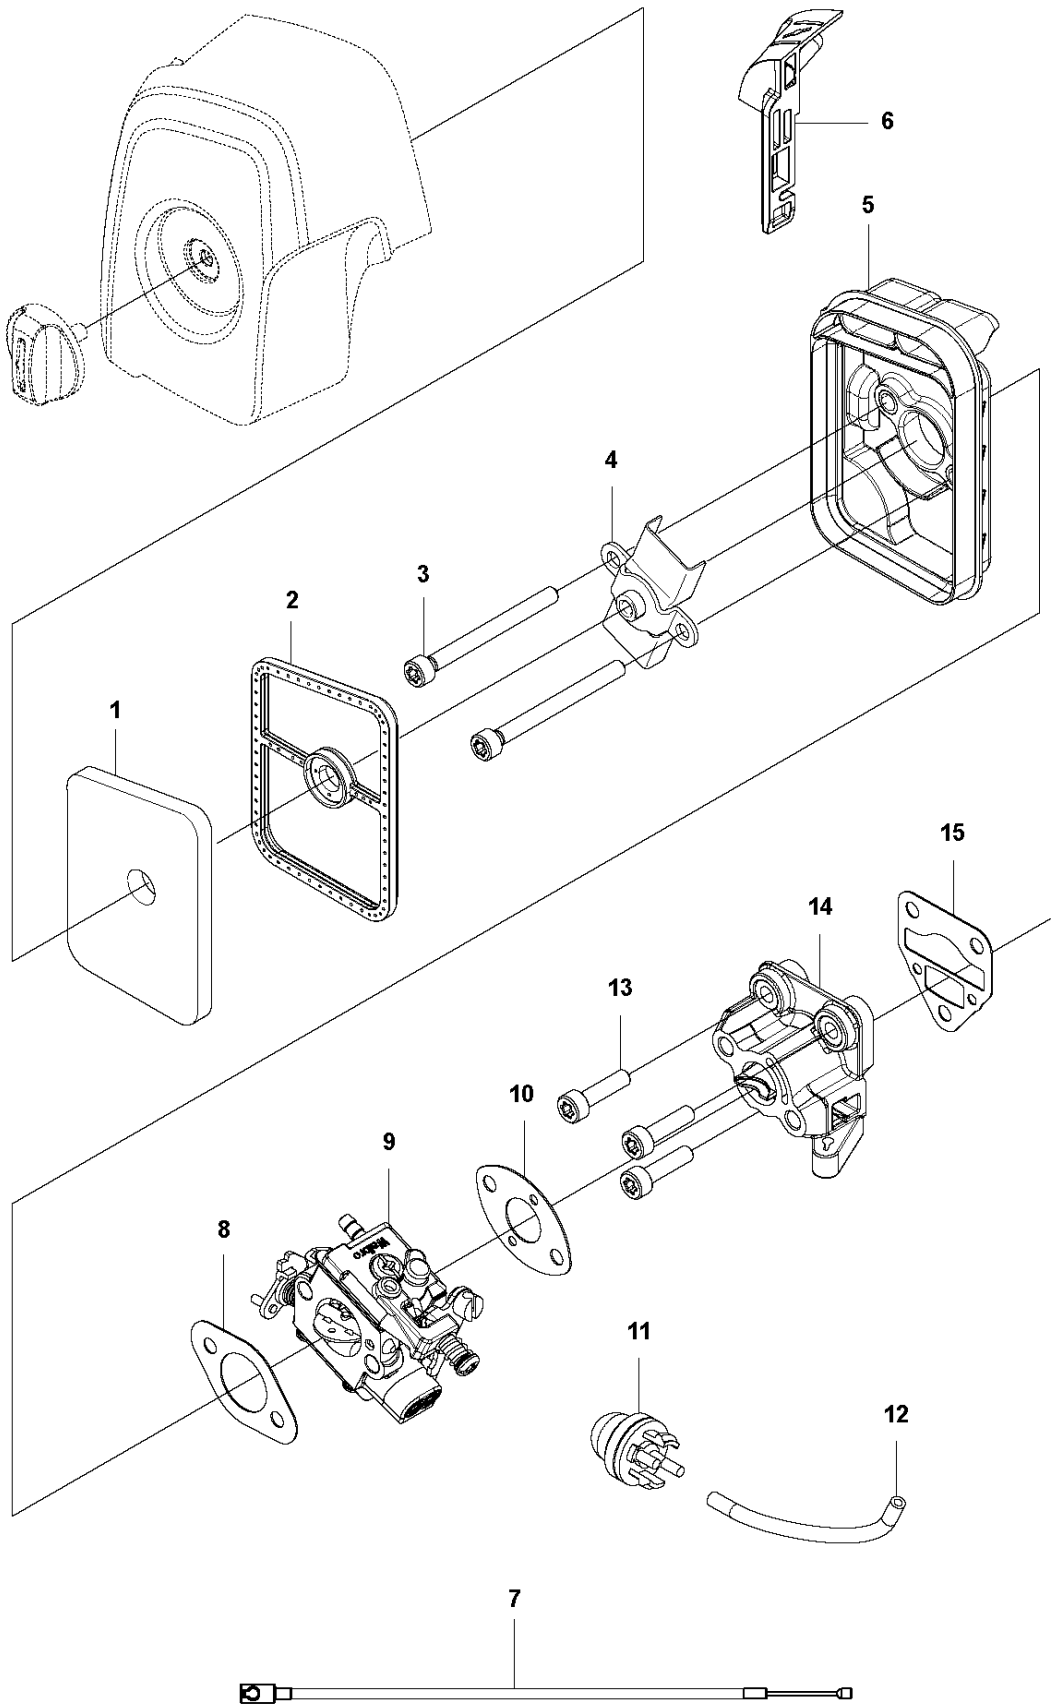

M 525PT5S
CARBURETOR

CARBURETOR

525 PT5S

Ref	Part No	Description	Remark	QTY KIT
1	520 97 63-01	SCREW		1
2	577 81 57-01	SCREW		1
3	513 59 32-01	SPRING		1
4	579 19 06-01	COVER		1
5	520 95 48-01	GASKET		1
6	502 21 36-01	DIAPHRAGM PUMP		1
7	513 40 08-01	SWIVEL		1
8	516 52 42-01	WASHER		1
9	506 73 86-01	RING		1
10	579 19 07-01	SHAFT		1
11	577 81 55-01	SPRING		1
12	520 75 98-01	SCREW		1
13	520 97 86-01	VALVE		1
14	520 95 70-01	SCREEN		1
15	505 05 79-01	SPRING		1
16	584 90 12-01	PISTON ASSY		1
17	520 75 98-01	SCREW		1
18	579 19 08-01	LEVER		1
19	505 05 65-01	RING		1
20	579 19 10-01	SHAFT		1
21	516 52 42-01	WASHER		1
22	584 90 13-01	LEVER		1
23	579 19 11-01	SPRING		1
24	520 75 98-01	SCREW		1
25	581 15 49-01	VALVE		1
26	578 89 54-01	SPRING		1
27	520 97 74-01	PIN		1
28	577 80 72-01	LEVER		1
29	521 08 54-01	VALVE.INLET		1
30	577 80 71-01	SCREW		1
31	516 97 21-01	GASKET		1
32	577 80 70-01	DIAPHRAGM		1
33	514 18 92-01	COVER		1
34	520 97 88-01	SCREW ASSY		4
35	514 24 26-01	BALL		1
36	514 24 33-01	SPRING.CHOKE		1
37	580 68 48-01	GASKET KIT	Coomopes by item 5, 6, 31 and 32	1

E 525PT5S
CARBURETOR & AIR FILTER

CARBURETOR & AIR FILTER

525 PT5S

Ref	Part No	Description	Remark	QTY KIT
1	581 04 74-01	AIR FILTER		1
2	581 45 18-01	AIR FILTER		1
3	580 46 72-01	BOLT		2
4	580 43 79-01	PLATE		1
5	581 04 70-01	FILTER HOUSING		1
6	577 84 83-01	CHOKE CONTROL		1
7	578 86 43-01	THROTTLE CABLE		1
8	577 88 24-02	GASKET		1
9	584 90 14-01	CARBURETTOR		1
10	576 39 91-02	GASKET		1
11	503 93 66-01	PRIMER HOUSING		1
12	577 05 05-01	PIPE		1
13	504 11 43-01	SCREW		3
14	578 90 83-01	INSULATOR		1
15	576 39 89-01	GASKET		1