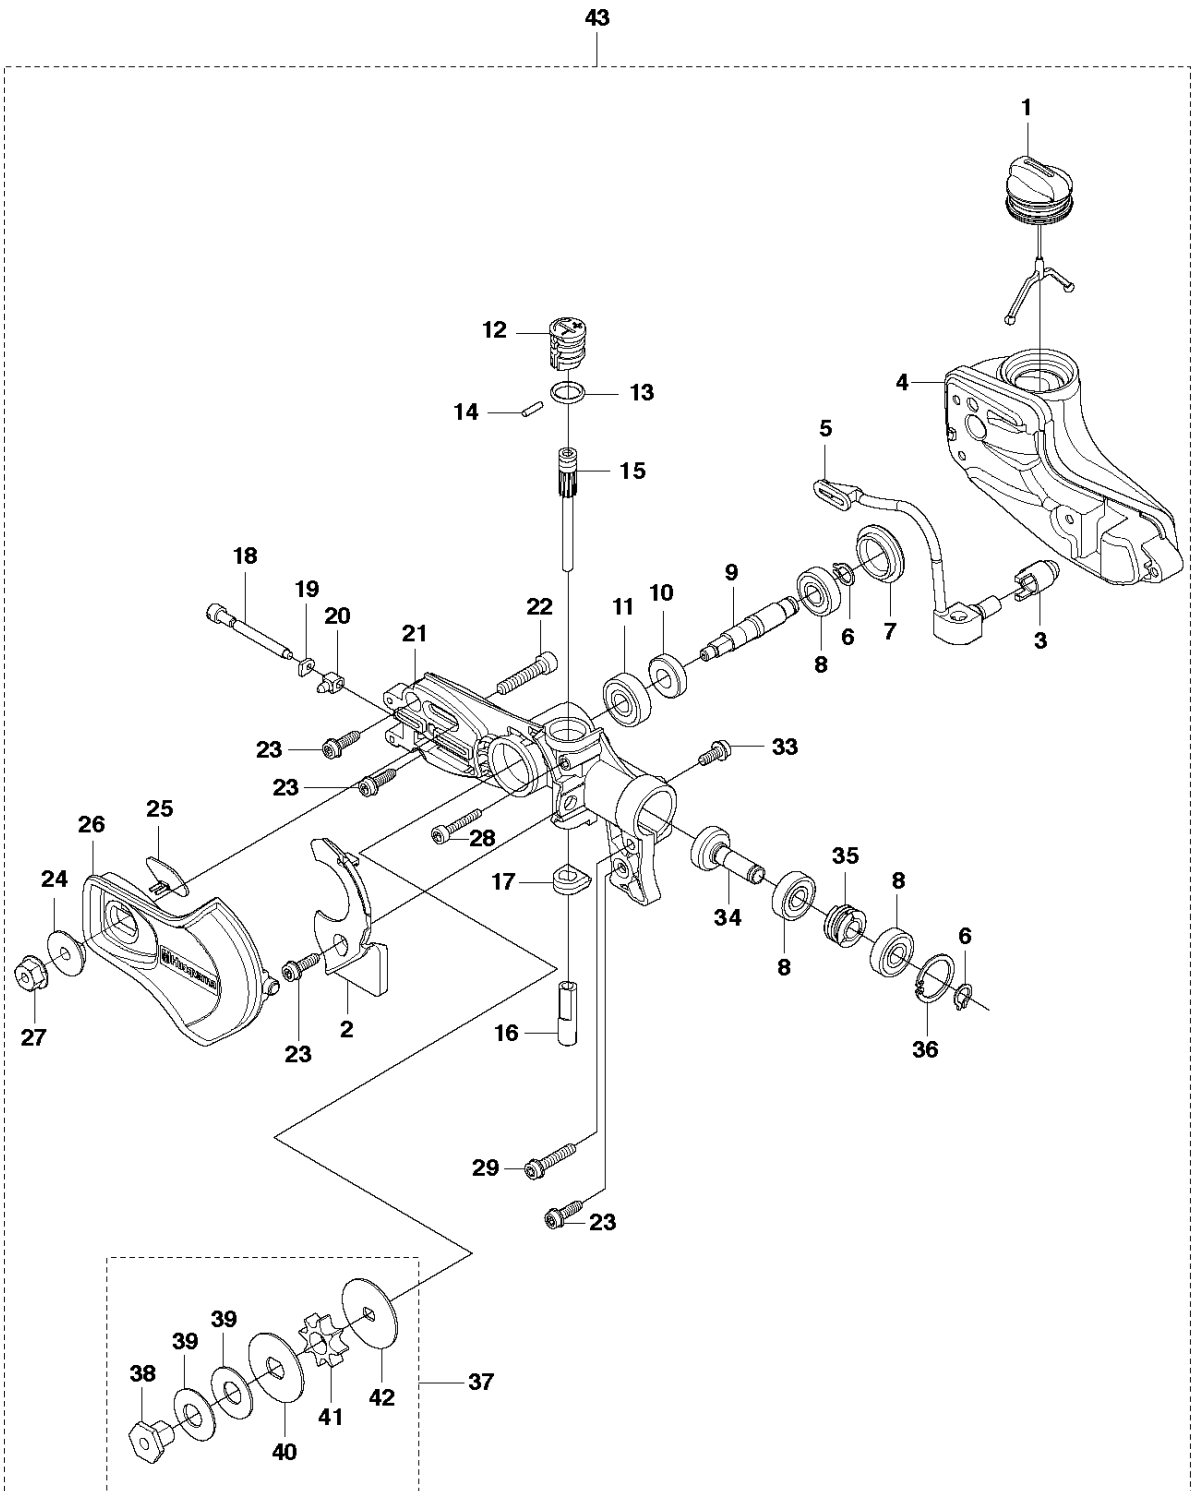

A 525PT5S
SAW HEAD

SAW HEAD

525 PT5S

Ref	Part No	Description	Remark	QTY	KIT
1	505 41 52-01	TANK CAP ASSY		1	43
2	525 61 31-01	COVER		1	43
3	510 04 43-01	OIL SCREEN		1	43
4	577 66 70-01	OIL TANK		1	43
5	525 49 06-01	OIL HOSE		1	43
6	735 31 11-00	CIRCLIP		2	43
7	574 82 98-01	COVER		1	43
8	738 21 99-04	BALL BEARING		3	43
9	525 49 04-01	SHAFT		1	43
10	575 35 56-01	GEAR WHEEL		1	43
11	738 21 00-04	BALL BEARING		1	43
12	525 48 16-01	KNOB		1	43
13	740 43 10-14	O-RING		1	43
14	503 24 09-11	NEEDLE ROLLER		1	43
15	540 05 79-01	PUMP PISTON		1	43
16	537 15 48-01	PUMP CYLINDER		1	43
17	576 39 59-01	FASTENER		1	43
18	501 81 92-01	SCREW		1	43
19	501 45 27-02	LOCK NUT		1	43
20	501 45 41-01	NUT		1	43
21	523 85 37-02	GEAR HOUSING		1	43
22	576 83 10-01	SCREW IHSCM		1	43
23	573 92 58-01	SCREW ITXSCFT		3	43
24	525 49 07-01	BUSHING		1	43
25	574 40 47-01	RUBBER		1	43
26	525 48 14-01	COVER		1	43
27	503 22 00-07	HEXAGON NUT		4	43
28	525 76 09-05	SCREW ITXSCM		1	43
29	525 75 51-04	SCREW ITXSCFM		1	43
33	525 75 51-05	SCREW ITXSCFM		1	43
34	575 35 55-01	PINION		1	43
35	525 48 97-01	WORM GEAR		1	43
36	735 31 25-10	CIRCLIP		1	43
37	585 48 31-01	SPROCKET	"for 1/4"" Chain"	1	43
37	585 48 31-02	SPROCKET	"for 3/8"" chain" (US only)	1	43
38	580 76 04-01	NUT		1	37, 43
39	581 12 61-01	DISC SPRING		2	37, 43
40	585 84 19-02	WASHER		1	37, 43
41	580 76 05-01	SPUR SPROCKET	"for 1/4"" Chain"	1	37, 43
41	581 10 00-01	SPUR SPROCKET	"for 3/8"" chain" (US only)	1	37, 43
42	585 84 19-01	WASHER		1	43
43	575 78 43-06	POLE SAW HEAD	"for 1/4"" Chain"	1	
43	575 78 43-07	POLE SAW HEAD	"for 3/8"" chain" (US only)	1