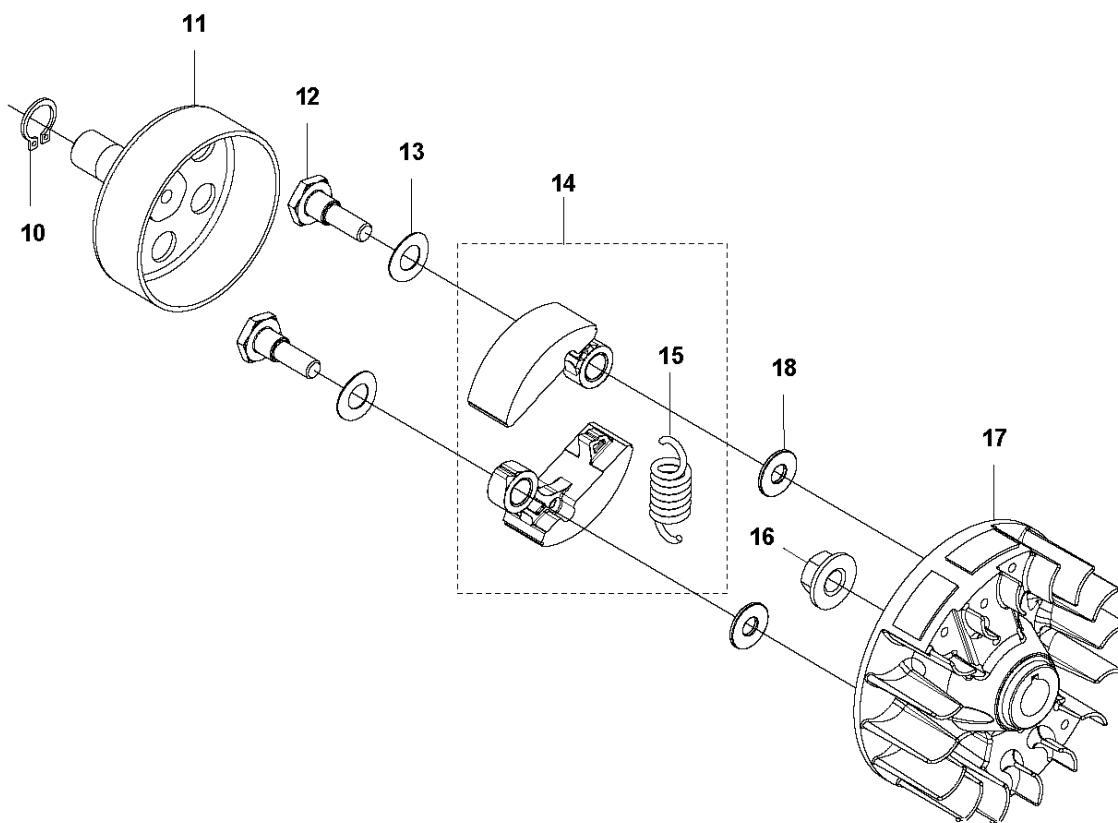

J 525PT5S
IGNITION SYSTEM & CLUTCH

IGNITION SYSTEM & CLUTCH

525 PT5S

Ref	Part No	Description	Remark	QTY	KIT
1	588 14 15-01	IGNITION COIL		1	
2	584 82 66-01	IGNITION CABLE		1	1
3	579 59 07-01	TUBE		1	1
4	586 10 72-01	SPARK PLUG CAP		1	1
5	580 63 48-01	SPRING		1	1
6	584 96 81-01	SPARK PLUG	BPMR-8Y : NGK	1	
7	521 51 58-01	BOLT		2	
8	521 76 97-01	SPACER		2	
9	577 85 17-01	SHORT CIRCUIT CABLE		1	
10	516 12 41-01	RING		1	
11	581 14 20-01	CLUTCH DRUM		1	
12	513 18 96-01	SCREW		2	
13	521 75 82-01	WASHER		2	
14	577 05 28-01	CLUTCH ASSY		1	
15	576 40 07-01	CLUTCH SPRING		1	14
16	504 11 80-01	NUT		1	
17	578 96 78-01	FLYWHEEL		1	
18	505 05 44-01	WASHER		2	