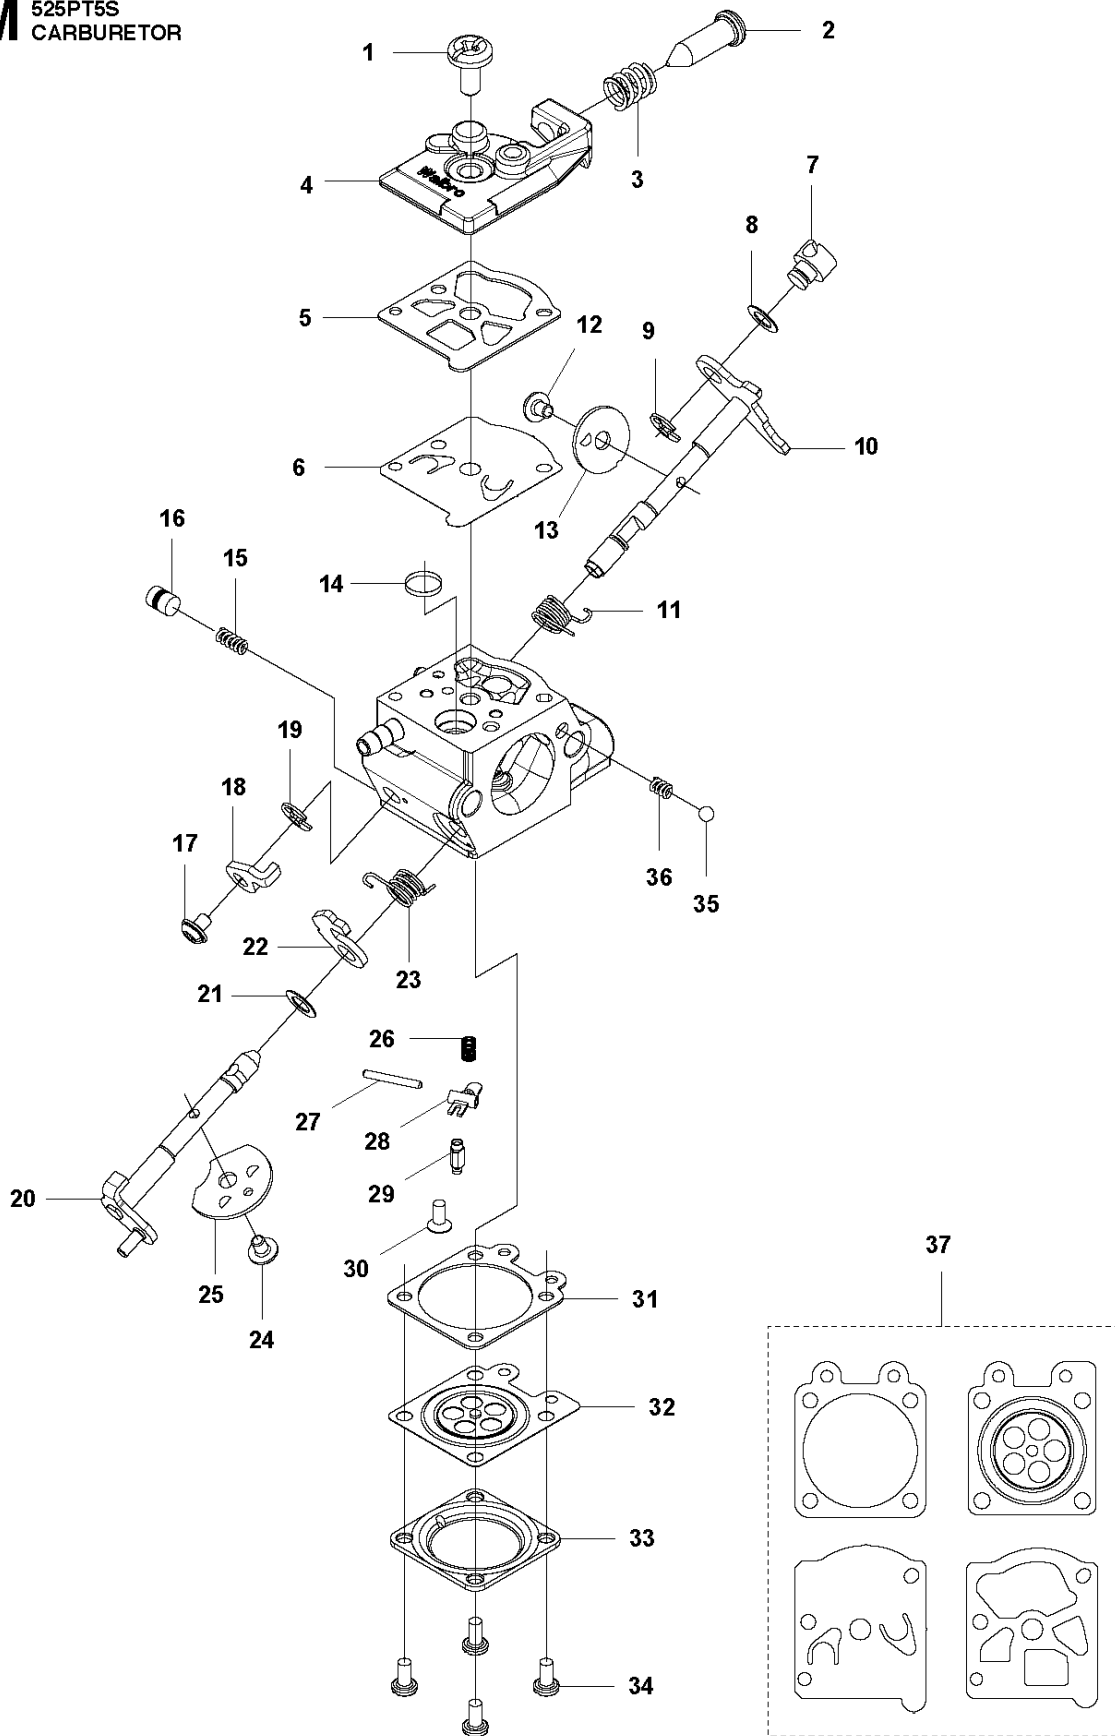

SPARE PARTS LIST

POLE PRUNER/POLE SAWS

525 PT5S

N 525PT5S
ACCESSORIES

ACCESSORIES

525 PT5S

Ref	Part No	Description	Remark	QTY	KIT
1	575 73 82-02	COMBINATION WRENCH		1	
2	501 69 17-01	COMBINATION WRENCH		1	
3	503 55 86-01	SPANNER		1	
5	579 06 49-01	GREASE	100 g	1	
6	537 21 62-03	HARNESS		1	
7	575 84 22-58	BAR	"10"" , 1/4"" - 1,3 mm"	1	
7	575 84 22-64	BAR	"12"" , 1/4"" - 1,3 mm"	1	
7	585 82 91-44	BAR	"12"" 3/8"" mini 1,3mm"	1	
8	501 84 40-58	SAW CHAIN	"10"" , 1/4"" - 1,3mm. 58DL"	1	
8	501 84 40-64	SAW CHAIN	"12"" , 1/4"" - 1,3 mm. 64DL"	1	
8	501 84 70-44	SAW CHAIN	"12"" 3/8"" mini 1,3"	1	
9	537 12 99-01	BAR GUARD		1	
10	578 44 99-01	HARNESS	Balance flex	1	
11	574 83 01-01	SHEET		1	13
12	574 35 35-05	SCREW ITXSCM		2	13
13	588 19 77-01	HOOK	Kit	1	
14	579 83 41-01	ACCESSORY BAG	To be used with Harness 578 44 99-01	1	

M 525PT5S
CARBURETOR

CARBURETOR

525 PT5S

Ref	Part No	Description	Remark	QTY KIT
1	520 97 63-01	SCREW		1
2	577 81 57-01	SCREW		1
3	513 59 32-01	SPRING		1
4	579 19 06-01	COVER		1
5	520 95 48-01	GASKET		1
6	502 21 36-01	DIAPHRAGM PUMP		1
7	513 40 08-01	SWIVEL		1
8	516 52 42-01	WASHER		1
9	506 73 86-01	RING		1
10	579 19 07-01	SHAFT		1
11	577 81 55-01	SPRING		1
12	520 75 98-01	SCREW		1
13	520 97 86-01	VALVE		1
14	520 95 70-01	SCREEN		1
15	505 05 79-01	SPRING		1
16	584 90 12-01	PISTON ASSY		1
17	520 75 98-01	SCREW		1
18	579 19 08-01	LEVER		1
19	505 05 65-01	RING		1
20	579 19 10-01	SHAFT		1
21	516 52 42-01	WASHER		1
22	584 90 13-01	LEVER		1
23	579 19 11-01	SPRING		1
24	520 75 98-01	SCREW		1
25	581 15 49-01	VALVE		1
26	578 89 54-01	SPRING		1
27	520 97 74-01	PIN		1
28	577 80 72-01	LEVER		1
29	521 08 54-01	VALVE.INLET		1
30	577 80 71-01	SCREW		1
31	516 97 21-01	GASKET		1
32	577 80 70-01	DIAPHRAGM		1
33	514 18 92-01	COVER		1
34	520 97 88-01	SCREW ASSY		4
35	514 24 26-01	BALL		1
36	514 24 33-01	SPRING.CHOKE		1
37	580 68 48-01	GASKET KIT	Coomopes by item 5, 6, 31 and 32	1