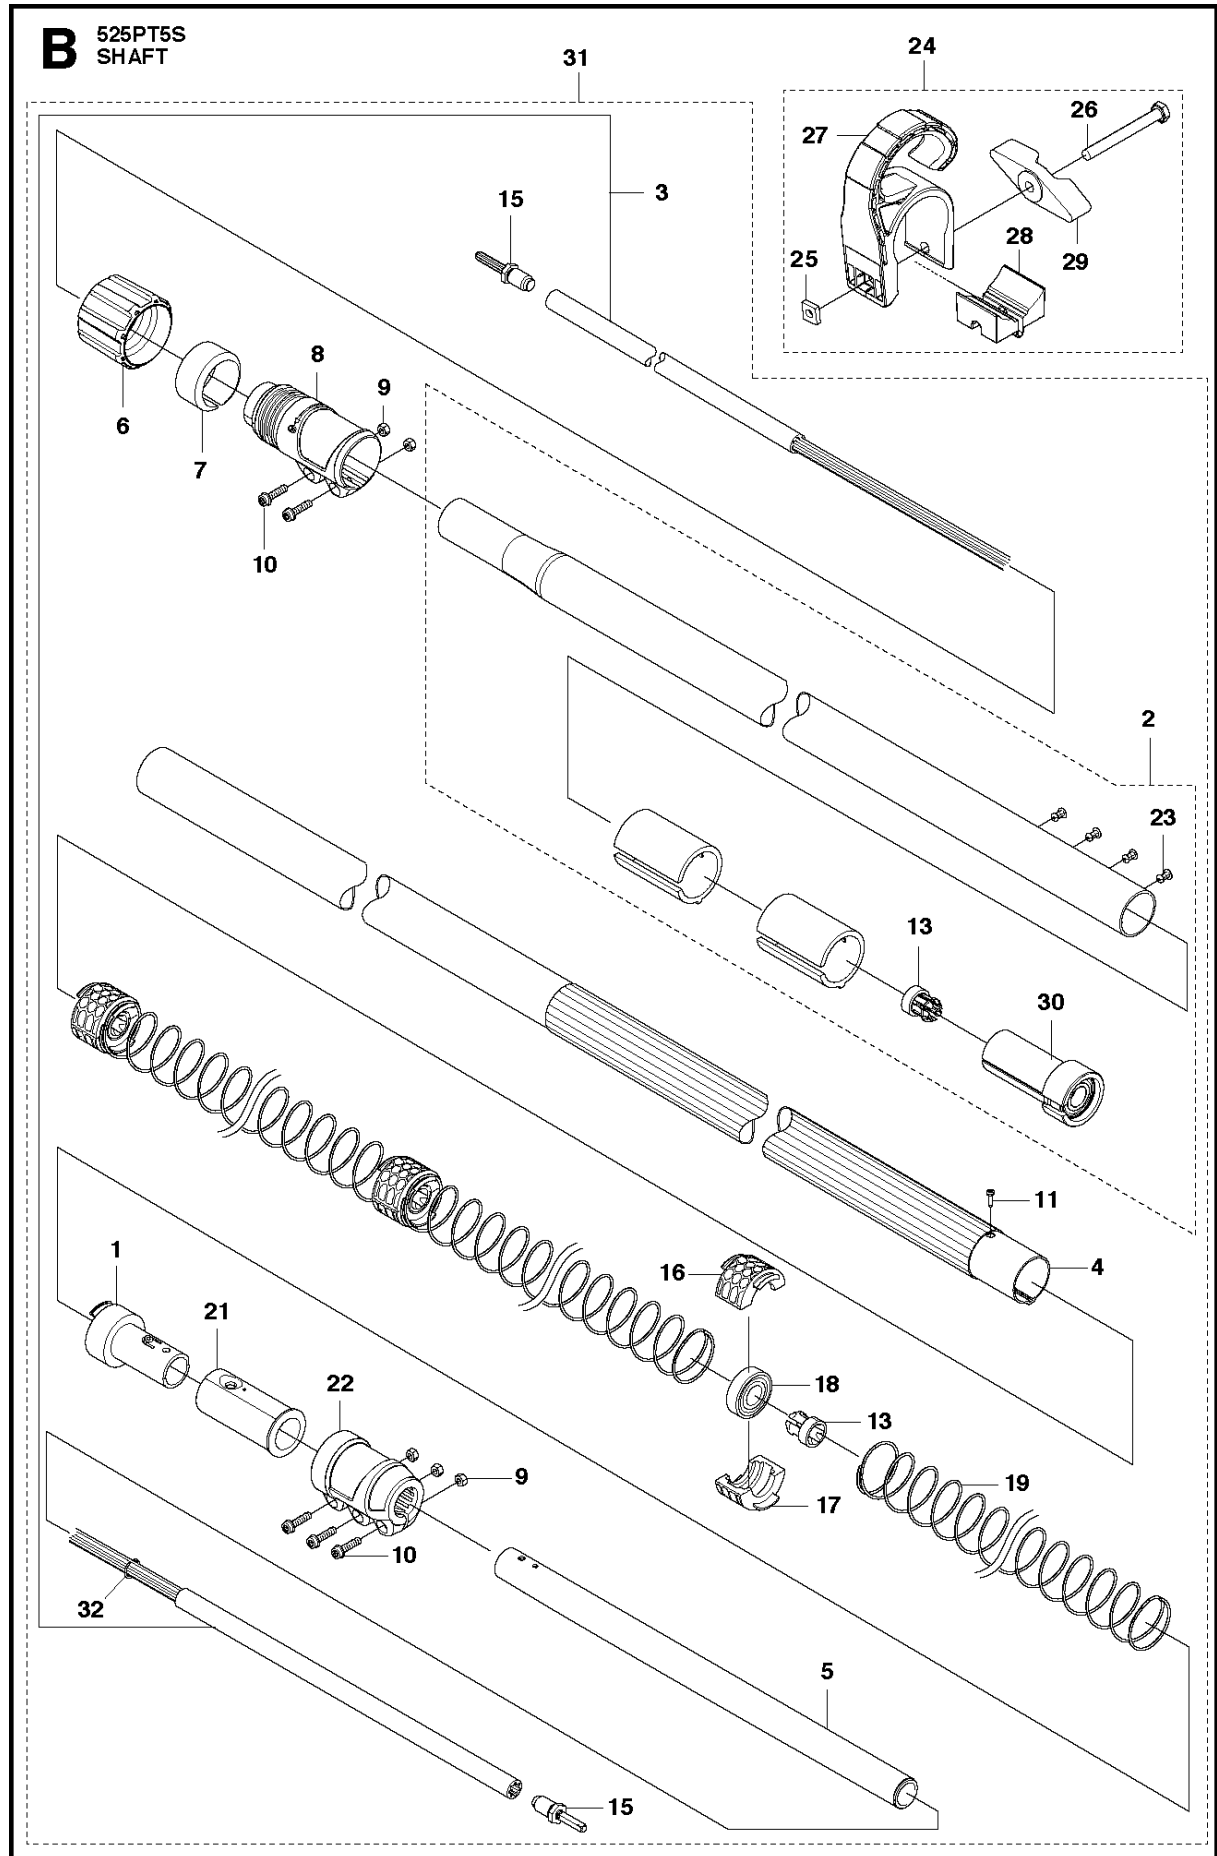

A 525PT5S
SAW HEAD

SAW HEAD

525 PT5S

Ref	Part No	Description	Remark	QTY	KIT
1	505 41 52-01	TANK CAP ASSY		1	43
2	525 61 31-01	COVER		1	43
3	510 04 43-01	OIL SCREEN		1	43
4	577 66 70-01	OIL TANK		1	43
5	525 49 06-01	OIL HOSE		1	43
6	735 31 11-00	CIRCLIP		2	43
7	574 82 98-01	COVER		1	43
8	738 21 99-04	BALL BEARING		3	43
9	525 49 04-01	SHAFT		1	43
10	575 35 56-01	GEAR WHEEL		1	43
11	738 21 00-04	BALL BEARING		1	43
12	525 48 16-01	KNOB		1	43
13	740 43 10-14	O-RING		1	43
14	503 24 09-11	NEEDLE ROLLER		1	43
15	540 05 79-01	PUMP PISTON		1	43
16	537 15 48-01	PUMP CYLINDER		1	43
17	576 39 59-01	FASTENER		1	43
18	501 81 92-01	SCREW		1	43
19	501 45 27-02	LOCK NUT		1	43
20	501 45 41-01	NUT		1	43
21	523 85 37-02	GEAR HOUSING		1	43
22	576 83 10-01	SCREW IHSCM		1	43
23	573 92 58-01	SCREW ITXSCFT		3	43
24	525 49 07-01	BUSHING		1	43
25	574 40 47-01	RUBBER		1	43
26	525 48 14-01	COVER		1	43
27	503 22 00-07	HEXAGON NUT		4	43
28	525 76 09-05	SCREW ITXSCM		1	43
29	525 75 51-04	SCREW ITXSCFM		1	43
33	525 75 51-05	SCREW ITXSCFM		1	43
34	575 35 55-01	PINION		1	43
35	525 48 97-01	WORM GEAR		1	43
36	735 31 25-10	CIRCLIP		1	43
37	585 48 31-01	SPROCKET	"for 1/4"" Chain"	1	43
37	585 48 31-02	SPROCKET	"for 3/8"" chain" (US only)	1	43
38	580 76 04-01	NUT		1	37, 43
39	581 12 61-01	DISC SPRING		2	37, 43
40	585 84 19-02	WASHER		1	37, 43
41	580 76 05-01	SPUR SPROCKET	"for 1/4"" Chain"	1	37, 43
41	581 10 00-01	SPUR SPROCKET	"for 3/8"" chain" (US only)	1	37, 43
42	585 84 19-01	WASHER		1	43
43	575 78 43-06	POLE SAW HEAD	"for 1/4"" Chain"	1	
43	575 78 43-07	POLE SAW HEAD	"for 3/8"" chain" (US only)	1	