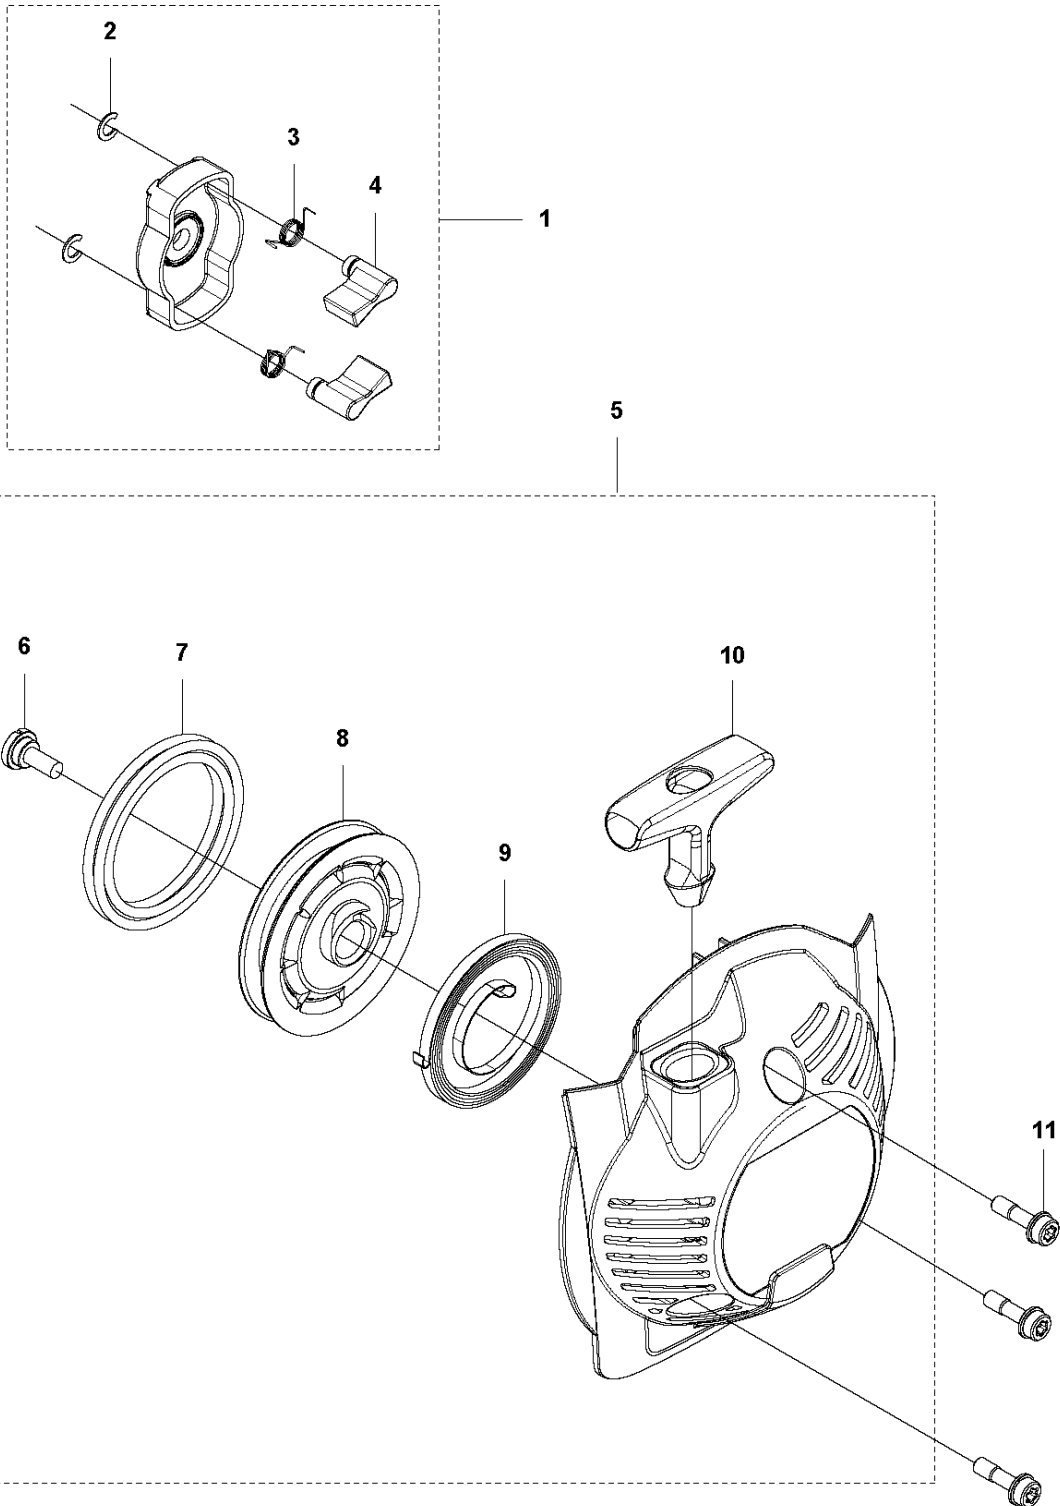

F 525PT5S
STARTER

STARTER

525 PT5S

Ref	Part No	Description	Remark	QTY	KIT
1	581 14 65-01	STARTER PULLEY		1	
2	521 60 04-01	E-RING		2	1
3	521 60 03-01	SPRING		2	1
4	521 60 02-01	RATCHET		2	1
5	578 99 25-01	STARTER		1	
6	506 61 30-01	SCREW		1	5
7	579 06 46-01	ROPE		1	5
8	579 06 48-01	STARTER PULLEY		1	5
9	504 11 50-01	SPRING.SPIRAL		1	5
10	575 48 95-01	STARTER HANDLE		1	5
11	577 81 54-01	BOLT		3	
12	579 36 96-01	DECAL		1