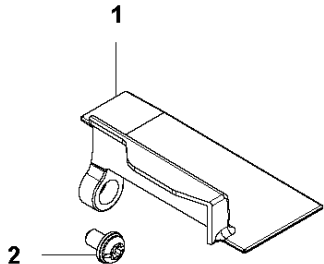

L 525PT5S
CRANKSHAFT

CRANKSHAFT

525 PT5S

Ref	Part No	Description	Remark	QTY KIT
1	576 40 46-01	MUFFLER		1
2	544 25 68-01	SCREW		1
3	506 68 94-01	KEY		1
4	504 12 15-01	SEALING		2
5	506 61 03-01	BEARING		2
6	579 22 32-01	CRANKSHAFT		1
7	576 40 27-01	BEARING		1