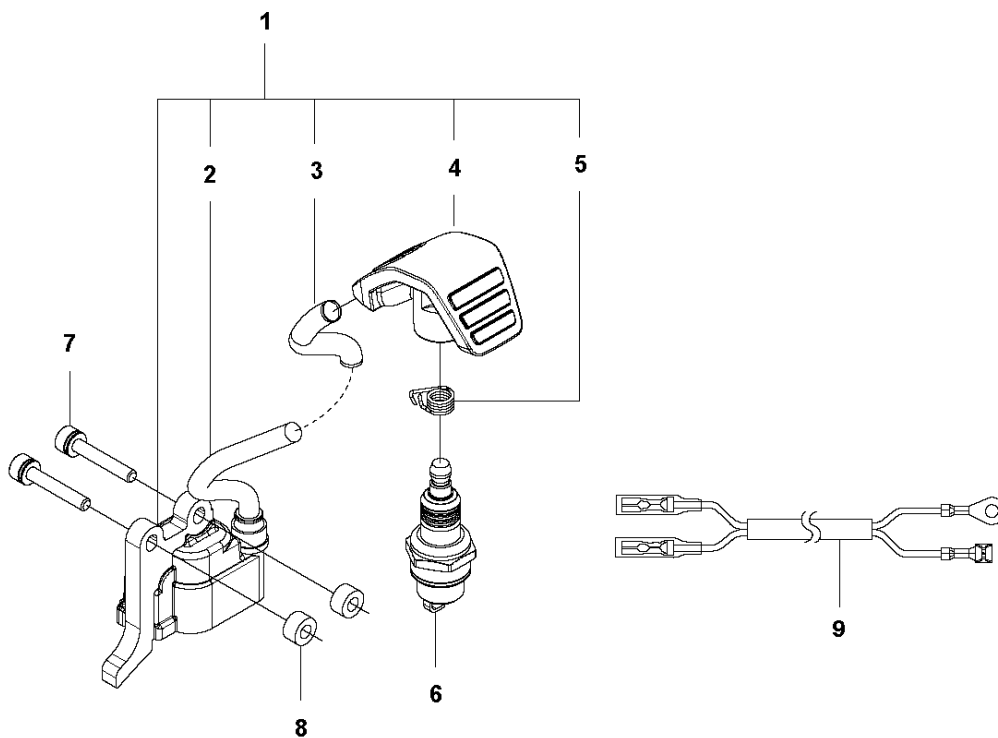

J 525PT5S
IGNITION SYSTEM & CLUTCH

IGNITION SYSTEM & CLUTCH

525 PT5S

Ref	Part No	Description	Remark	QTY	KIT
1	588 14 15-01	IGNITION COIL		1	
2	584 82 66-01	IGNITION CABLE		1	1
3	579 59 07-01	TUBE		1	1
4	586 10 72-01	SPARK PLUG CAP		1	1
5	580 63 48-01	SPRING		1	1
6	584 96 81-01	SPARK PLUG	BPMR-8Y : NGK	1	
7	521 51 58-01	BOLT		2	
8	521 76 97-01	SPACER		2	
9	577 85 17-01	SHORT CIRCUIT CABLE		1	
10	516 12 41-01	RING		1	
11	581 14 20-01	CLUTCH DRUM		1	
12	513 18 96-01	SCREW		2	
13	521 75 82-01	WASHER		2	
14	577 05 28-01	CLUTCH ASSY		1	
15	576 40 07-01	CLUTCH SPRING		1	14
16	504 11 80-01	NUT		1	
17	578 96 78-01	FLYWHEEL		1	
18	505 05 44-01	WASHER		2	