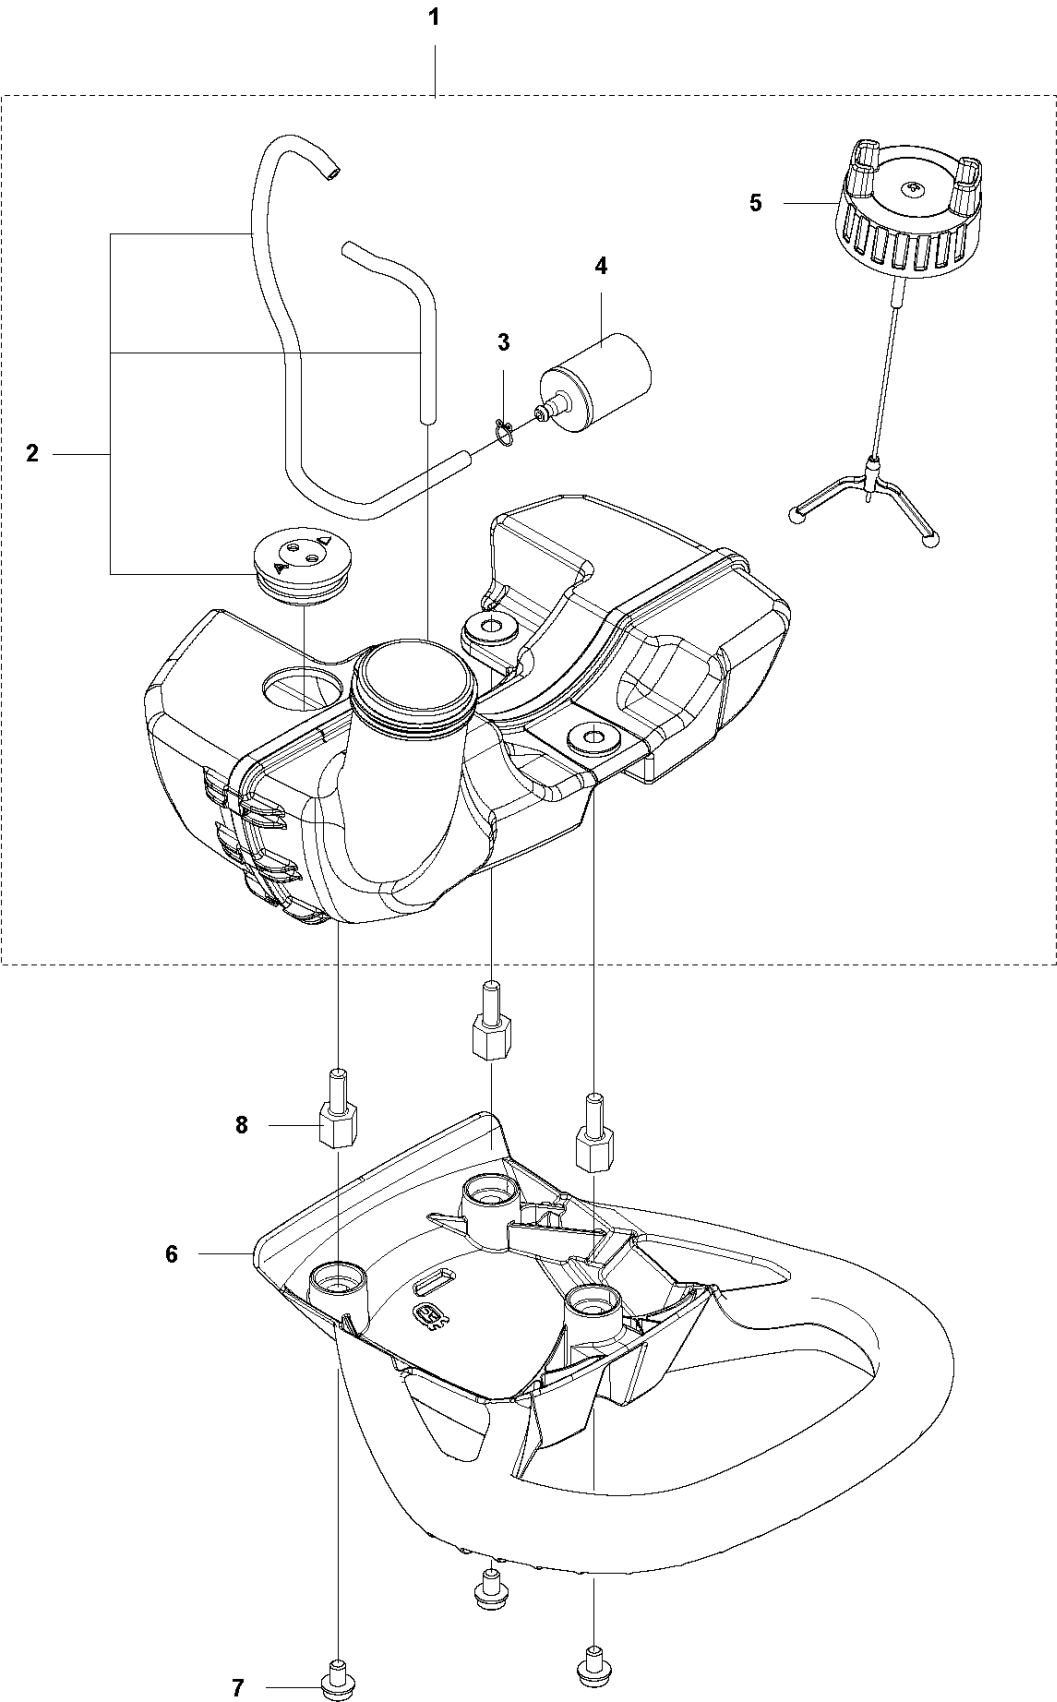

H 525PT5S
FUEL TANK

FUEL TANK

525 PT5S

Ref	Part No	Description	Remark	QTY	KIT
1	576 40 51-01	FUEL TANK		1	
1	576 40 51-02	FUEL TANK	Australia / New Zealand	1	
2	579 21 03-02	HOSE ASSY		1	1
2	577 50 99-03	PIPE	Australia / New Zealand	1	
3	506 70 70-01	CLIP		1	1
4	503 44 32-01	FILTER		1	1
5	579 64 57-03	TANK CAP		1	1
6	587 36 59-01	BUMPER		1	
7	525 75 51-08	SCREW ITXSCFM		3	
8	587 61 56-01	STUD SCREW		3