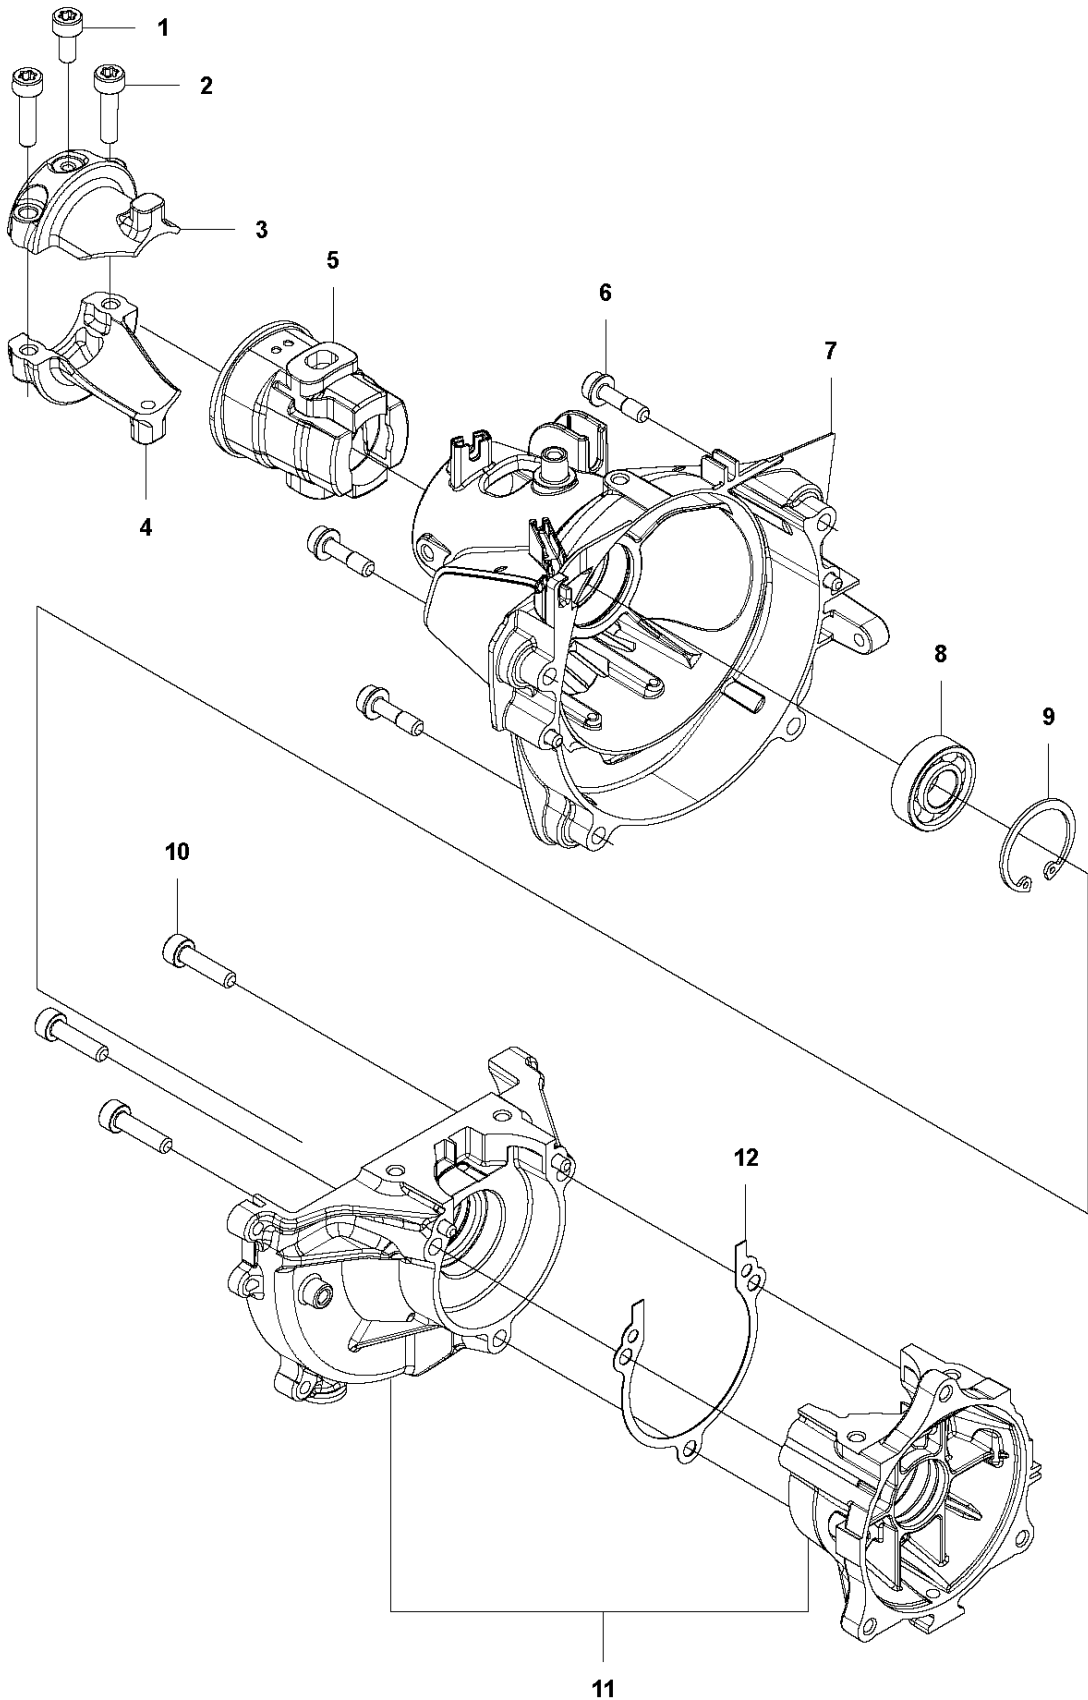

G 525PT5S
CRANKCASE

CRANKCASE

525 PT5S

Ref	Part No	Description	Remark	QTY KIT
1	529 26 81-01	BOLT		1
2	577 94 20-01	BOLT		2
3	576 42 07-02	BRACKET		1
4	576 42 08-02	BRACKET		1
5	576 42 05-01	CUSHION		1
6	577 81 54-01	BOLT		4
7	588 56 77-01	HOUSING		1
8	525 95 32-01	BEARING		1
9	506 60 99-01	RING		1
10	504 11 43-01	SCREW		3
11	581 30 86-02	CRANKCASE		1
12	576 39 95-02	GASKET		1