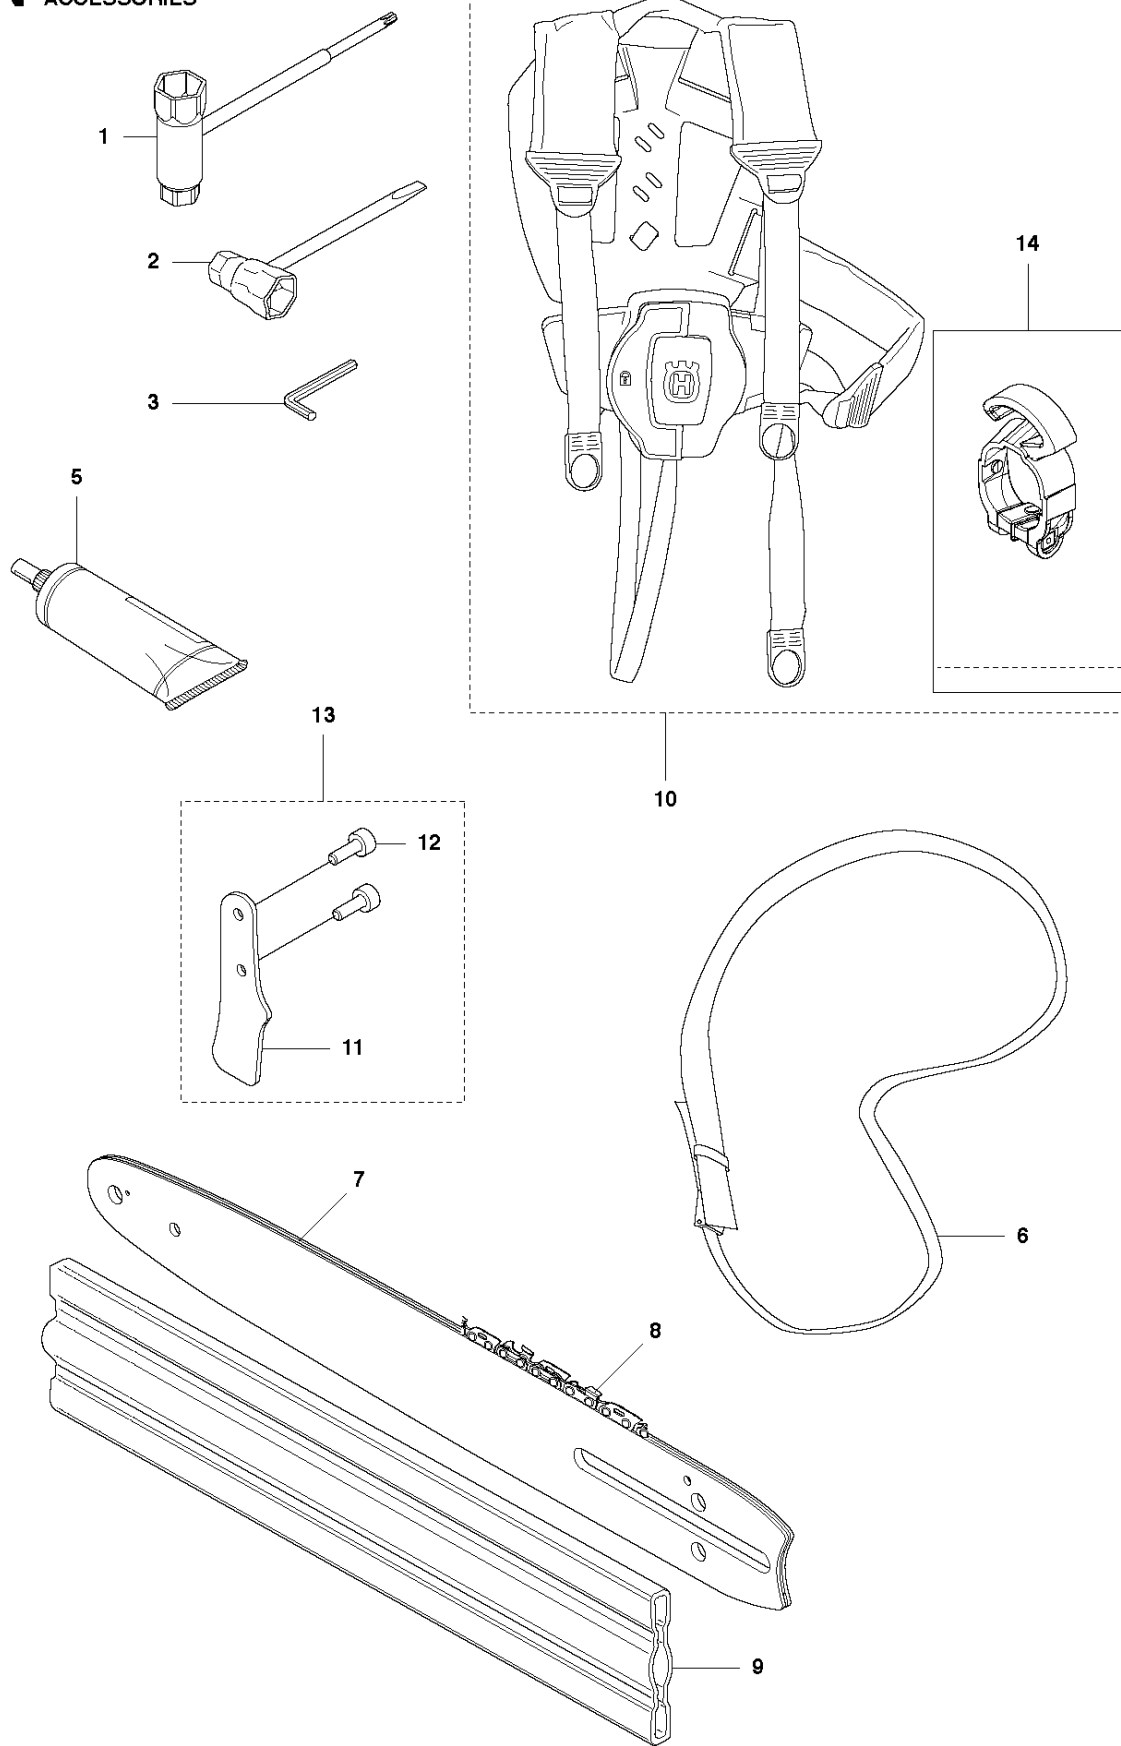

SPARE PARTS LIST

POLE PRUNER/POLE SAWS

525 PT5S

N 525PT5S
ACCESSORIES

ACCESSORIES

525 PT5S

Ref	Part No	Description	Remark	QTY	KIT
1	575 73 82-02	COMBINATION WRENCH		1	
2	501 69 17-01	COMBINATION WRENCH		1	
3	503 55 86-01	SPANNER		1	
5	579 06 49-01	GREASE	100 g	1	
6	537 21 62-03	HARNESS		1	
7	575 84 22-58	BAR	"10"" , 1/4"" - 1,3 mm"	1	
7	575 84 22-64	BAR	"12"" , 1/4"" - 1,3 mm"	1	
7	585 82 91-44	BAR	"12"" 3/8"" mini 1,3mm"	1	
8	501 84 40-58	SAW CHAIN	"10"" , 1/4"" - 1,3mm. 58DL"	1	
8	501 84 40-64	SAW CHAIN	"12"" , 1/4"" - 1,3 mm. 64DL"	1	
8	501 84 70-44	SAW CHAIN	"12"" 3/8"" mini 1,3"	1	
9	537 12 99-01	BAR GUARD		1	
10	578 44 99-01	HARNESS	Balance flex	1	
11	574 83 01-01	SHEET		1	13
12	574 35 35-05	SCREW ITXSCM		2	13
13	588 19 77-01	HOOK	Kit	1	
14	579 83 41-01	ACCESSORY BAG	To be used with Harness 578 44 99-01	1	

M 525PT5S
CARBURETOR

CARBURETOR

525 PT5S

Ref	Part No	Description	Remark	QTY KIT
1	520 97 63-01	SCREW		1
2	577 81 57-01	SCREW		1
3	513 59 32-01	SPRING		1
4	579 19 06-01	COVER		1
5	520 95 48-01	GASKET		1
6	502 21 36-01	DIAPHRAGM PUMP		1
7	513 40 08-01	SWIVEL		1
8	516 52 42-01	WASHER		1
9	506 73 86-01	RING		1
10	579 19 07-01	SHAFT		1
11	577 81 55-01	SPRING		1
12	520 75 98-01	SCREW		1
13	520 97 86-01	VALVE		1
14	520 95 70-01	SCREEN		1
15	505 05 79-01	SPRING		1
16	584 90 12-01	PISTON ASSY		1
17	520 75 98-01	SCREW		1
18	579 19 08-01	LEVER		1
19	505 05 65-01	RING		1
20	579 19 10-01	SHAFT		1
21	516 52 42-01	WASHER		1
22	584 90 13-01	LEVER		1
23	579 19 11-01	SPRING		1
24	520 75 98-01	SCREW		1
25	581 15 49-01	VALVE		1
26	578 89 54-01	SPRING		1
27	520 97 74-01	PIN		1
28	577 80 72-01	LEVER		1
29	521 08 54-01	VALVE.INLET		1
30	577 80 71-01	SCREW		1
31	516 97 21-01	GASKET		1
32	577 80 70-01	DIAPHRAGM		1
33	514 18 92-01	COVER		1
34	520 97 88-01	SCREW ASSY		4
35	514 24 26-01	BALL		1
36	514 24 33-01	SPRING.CHOKE		1
37	580 68 48-01	GASKET KIT	Coomopes by item 5, 6, 31 and 32	1