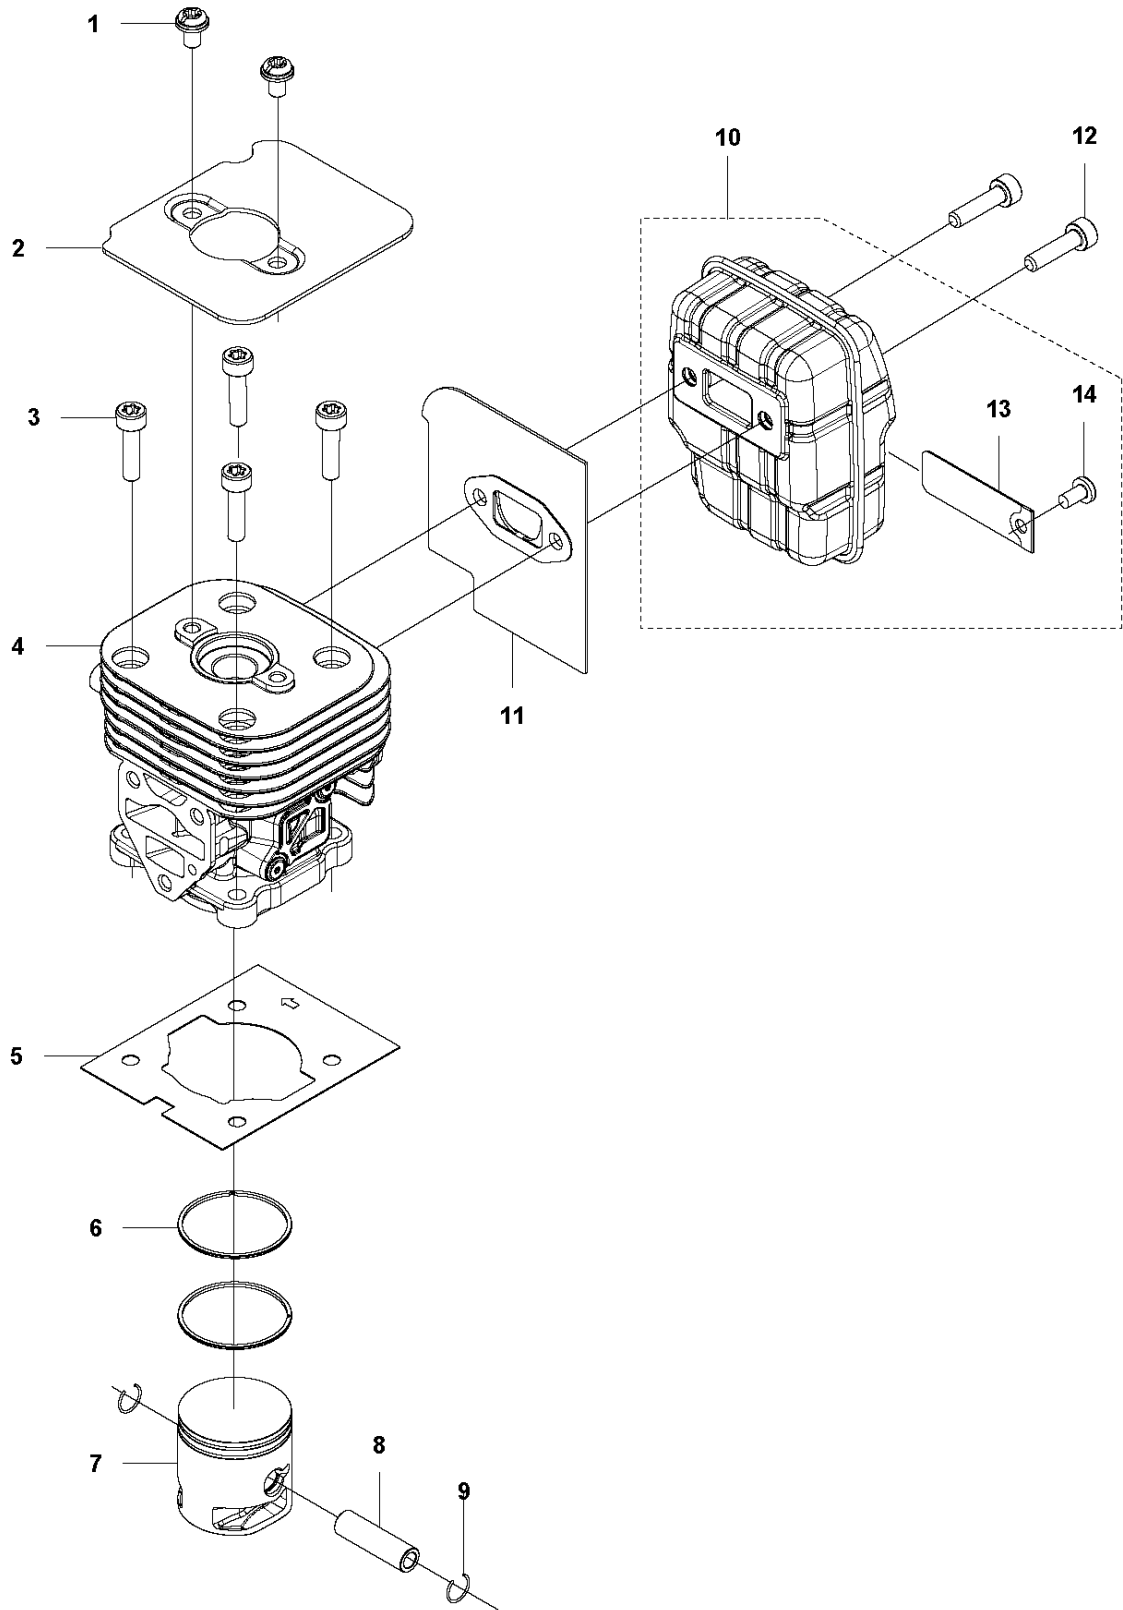

K 525PT5S
CYLINDER PISTON & MUFFLER

CYLINDER, PISTON & MUFFLER

525 PT5S

Ref	Part No	Description	Remark	QTY	KIT
1	544 25 68-01	SCREW		2	
2	578 78 53-01	PLATE		1	
3	504 11 43-01	SCREW		4	
4	577 97 90-01	CYLINDER		1	
5	576 39 87-02	GASKET		1	
6	506 61 81-01	RING		2	
7	577 91 74-01	PISTON		1	
8	505 04 07-01	PIN		1	
9	505 04 52-01	RING		2	
10	585 24 86-01	MUFFLER		1	
10	580 52 36-01	MUFFLER ASSY	USA	1	
10	585 03 29-01	MUFFLER ASSY	Australia / New Zealand	1	
11	578 40 81-01	GASKET		1	
12	504 11 43-01	SCREW		2	
13	580 51 44-01	SPARK ARRESTER		1	10
14	729 57 74-05	SCREW CRPANT		1	10