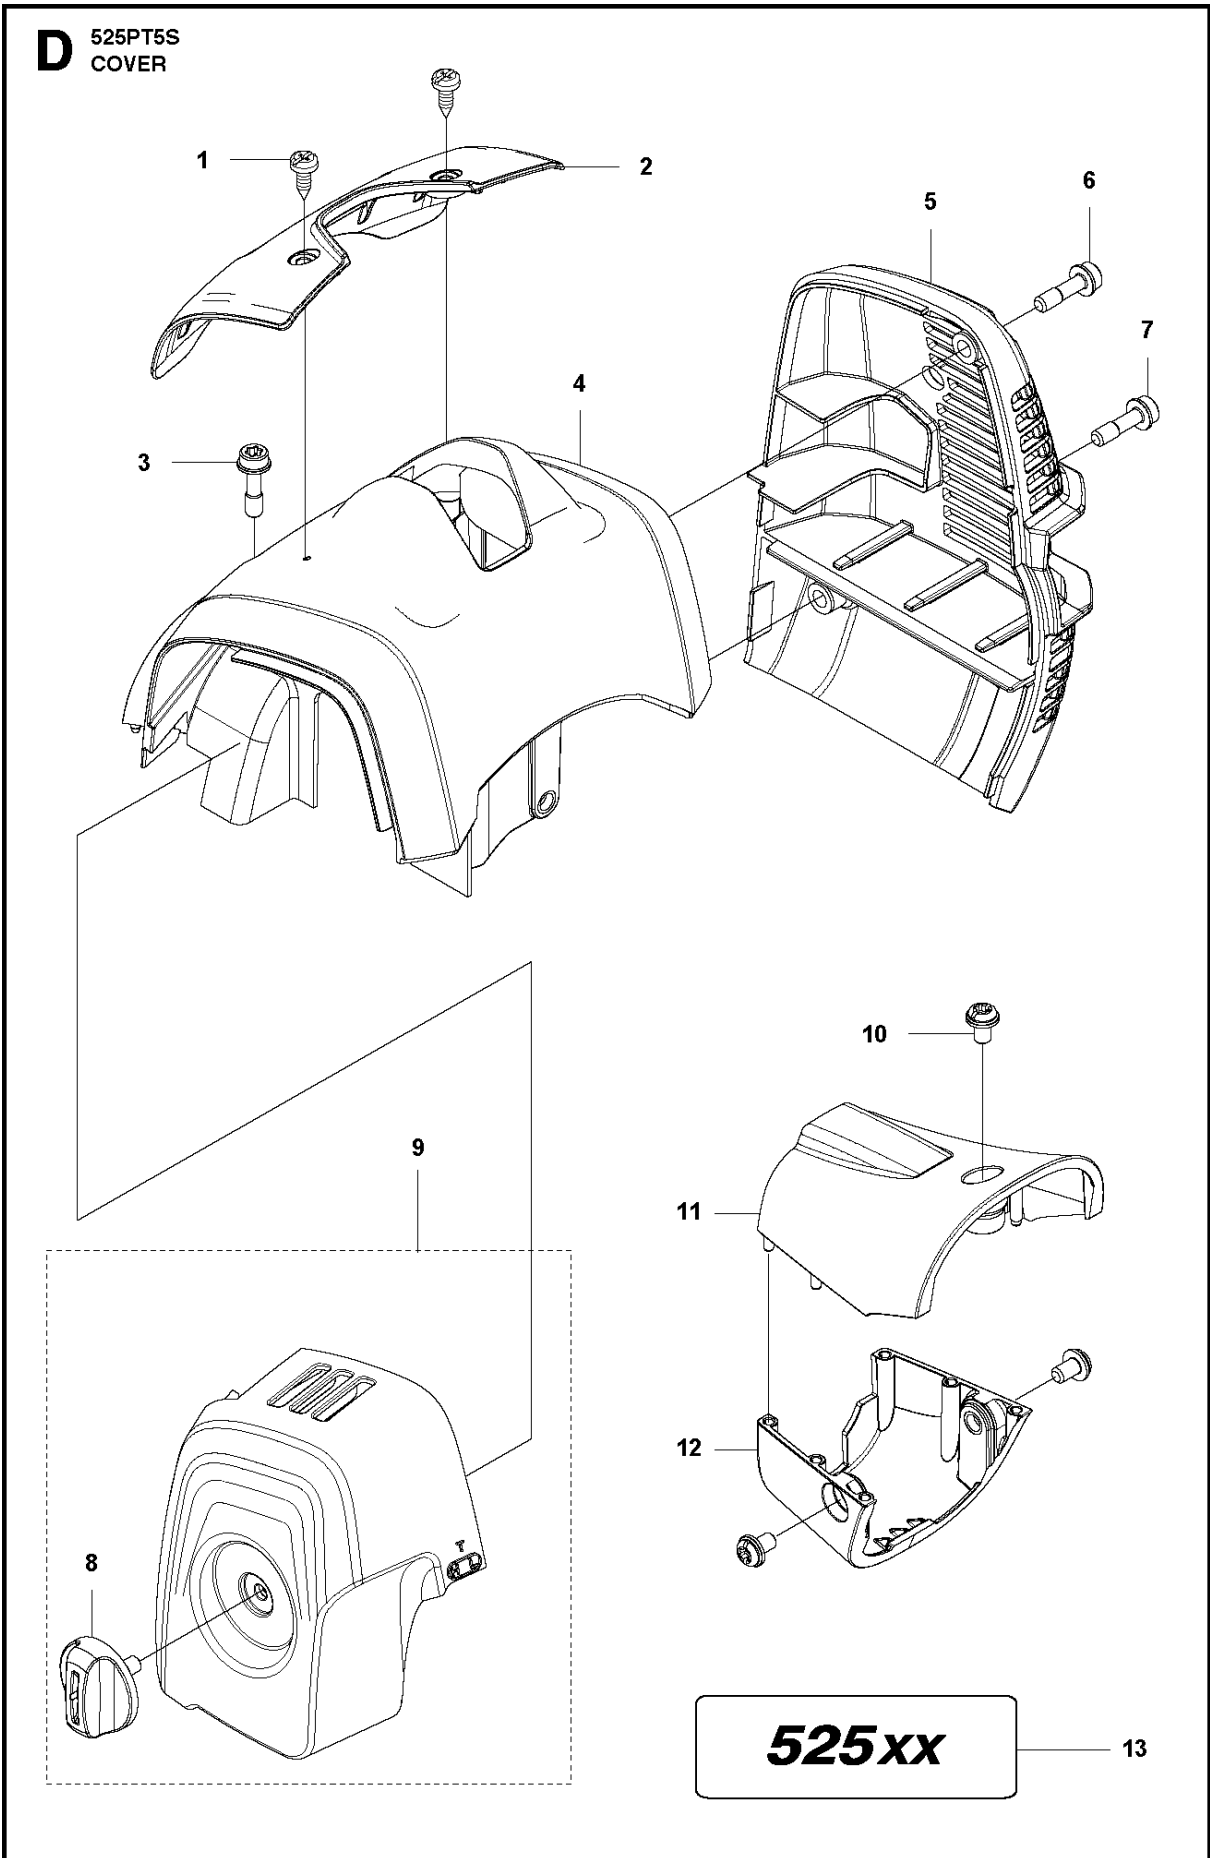

D 525PT5S
COVER

COVER

525 PT5S

Ref	Part No	Description	Remark	QTY	KIT
1	503 21 35-12	SCREW CCRPANT		2	
2	576 40 45-01	ARM PROTECTION		1	
3	577 81 54-01	BOLT		1	
4	588 26 18-01	CYLINDER COVER		1	
5	576 40 47-01	MUFFLER GUARD		1	
6	577 81 54-01	BOLT		1	
7	577 81 54-01	BOLT		1	
8	576 99 24-02	KNOB		1	9
9	581 04 73-01	FILTER COVER ASSY		1	
10	544 25 68-01	SCREW		3	
11	577 84 82-01	COVER	524L, 525L, LS, LST, RJD	1	
11	577 85 11-01	COVER	RS	1	
12	577 84 81-01	COVER	524L, 525L, LS, LST, RJD	1	
12	577 85 10-01	COVER	RS	1	
13	579 44 58-06	DECAL	525L	1