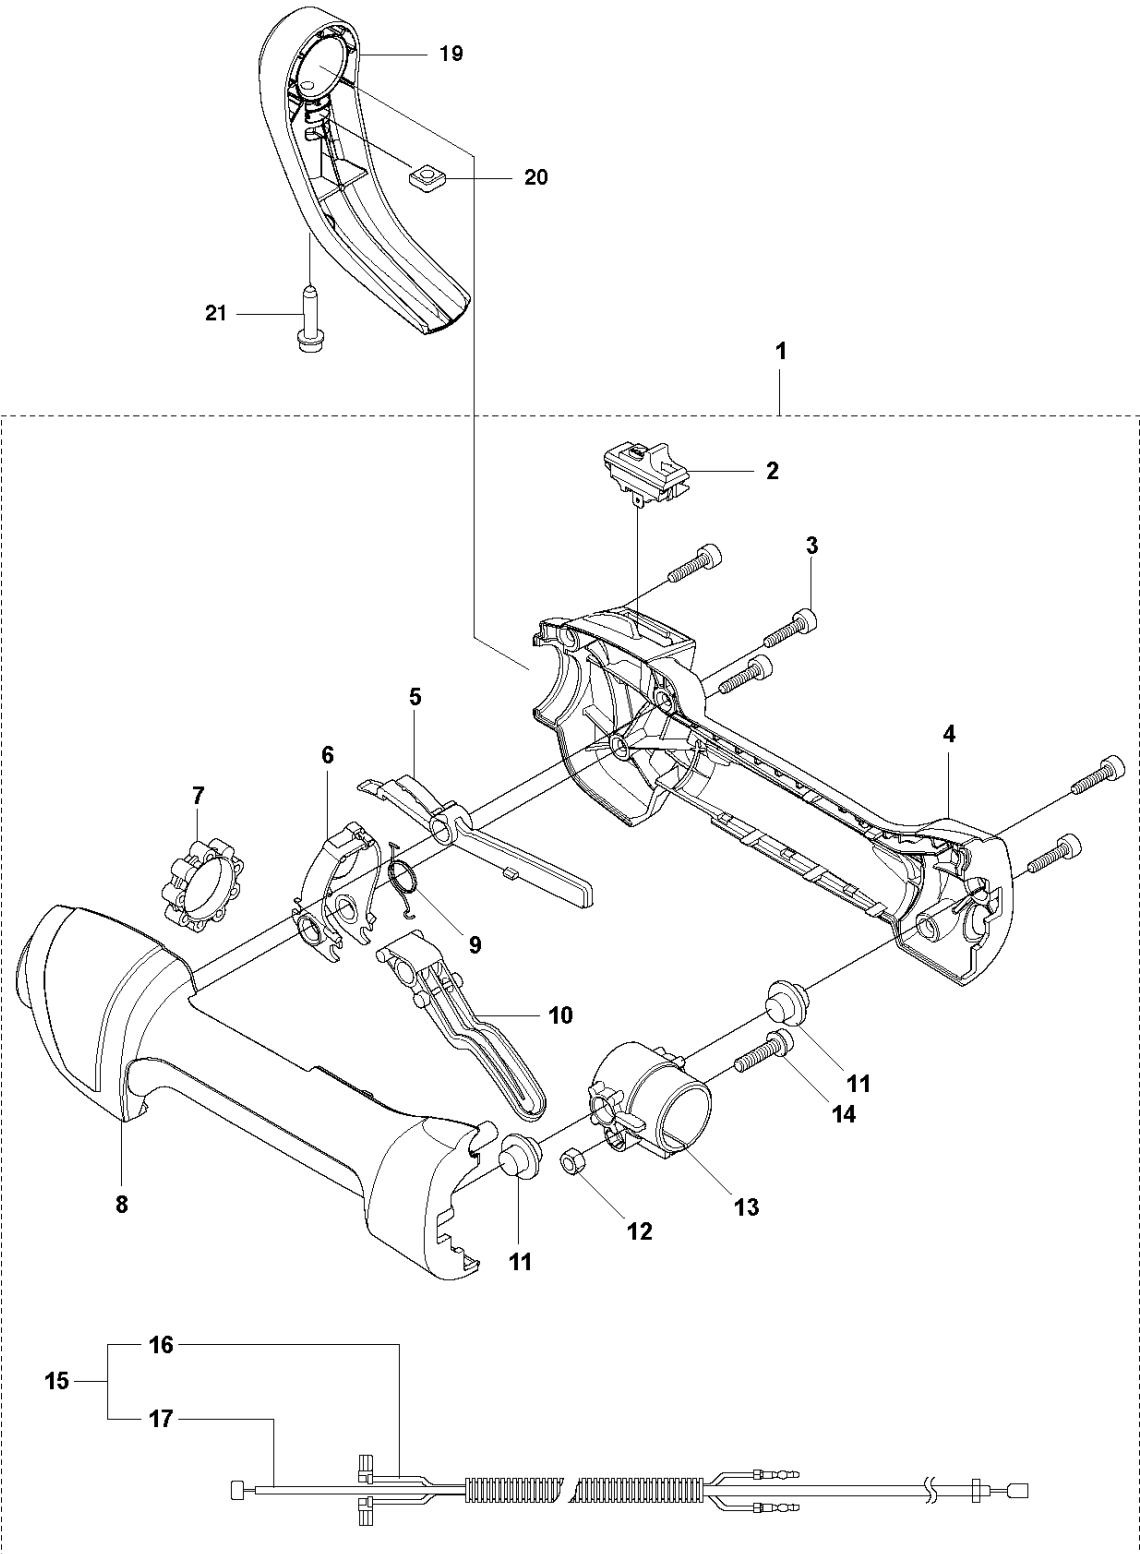

C 525PT5S
THROTTLE CONTROLS

THROTTLE CONTROLS

525 PT5S

Ref	Part No	Description	Remark	QTY	KIT
1	578 27 95-01	THROTTLE CONTROL	L, LS, LST, RJX	1	
1	578 27 95-02	THROTTLE CONTROL	LK, RJD, (LST Australia)	1	
2	537 41 90-01	SWITCH		1	1
3	575 96 05-01	SCREW IHSCCT		5	1
4	544 23 84-01	HANDLE HALF	L, LS, LST, RJX	1	1
4	544 10 02-02	HANDLE HALF	LK, RJD, (LST Australia)	1	1
5	503 87 80-01	THROTTLE LOCKOUT		1	1
6	503 91 81-01	THROTTLE LEVER		1	1
7	503 96 14-01	ABSORBER		1	1
8	544 23 85-01	HANDLE HALF	L, LS, LST, RJX	1	1
8	544 10 03-02	HANDLE HALF	LK, RJD, (LST Australia)	1	1
9	544 10 08-01	RECOIL SPRING		1	1
10	503 87 79-03	THROTTLE TRIGGER		1	1
11	544 10 17-03	DAMPER	L, LS, LST, RJX	2	1
11	544 10 17-02	DAMPER	LK, RJD, (LST Australia)	2	1
12	731 23 14-01	HEXAGON NUT		1	1
13	544 11 21-01	RETAINER		1	1
14	506 68 90-01	BOLT		1	1
15	578 27 96-01	WIRING		1	1
16	502 53 16-01	SHORT CIRCUIT CABLE		1	1, 15
17	578 86 78-01	THROTTLE CABLE		1	1, 15
19	523 06 26-01	TRIGGER	GUARD	1	
20	503 22 65-01	SQUARE NUT		1	
21	503 20 16-02	SCREW IHSCFM		1