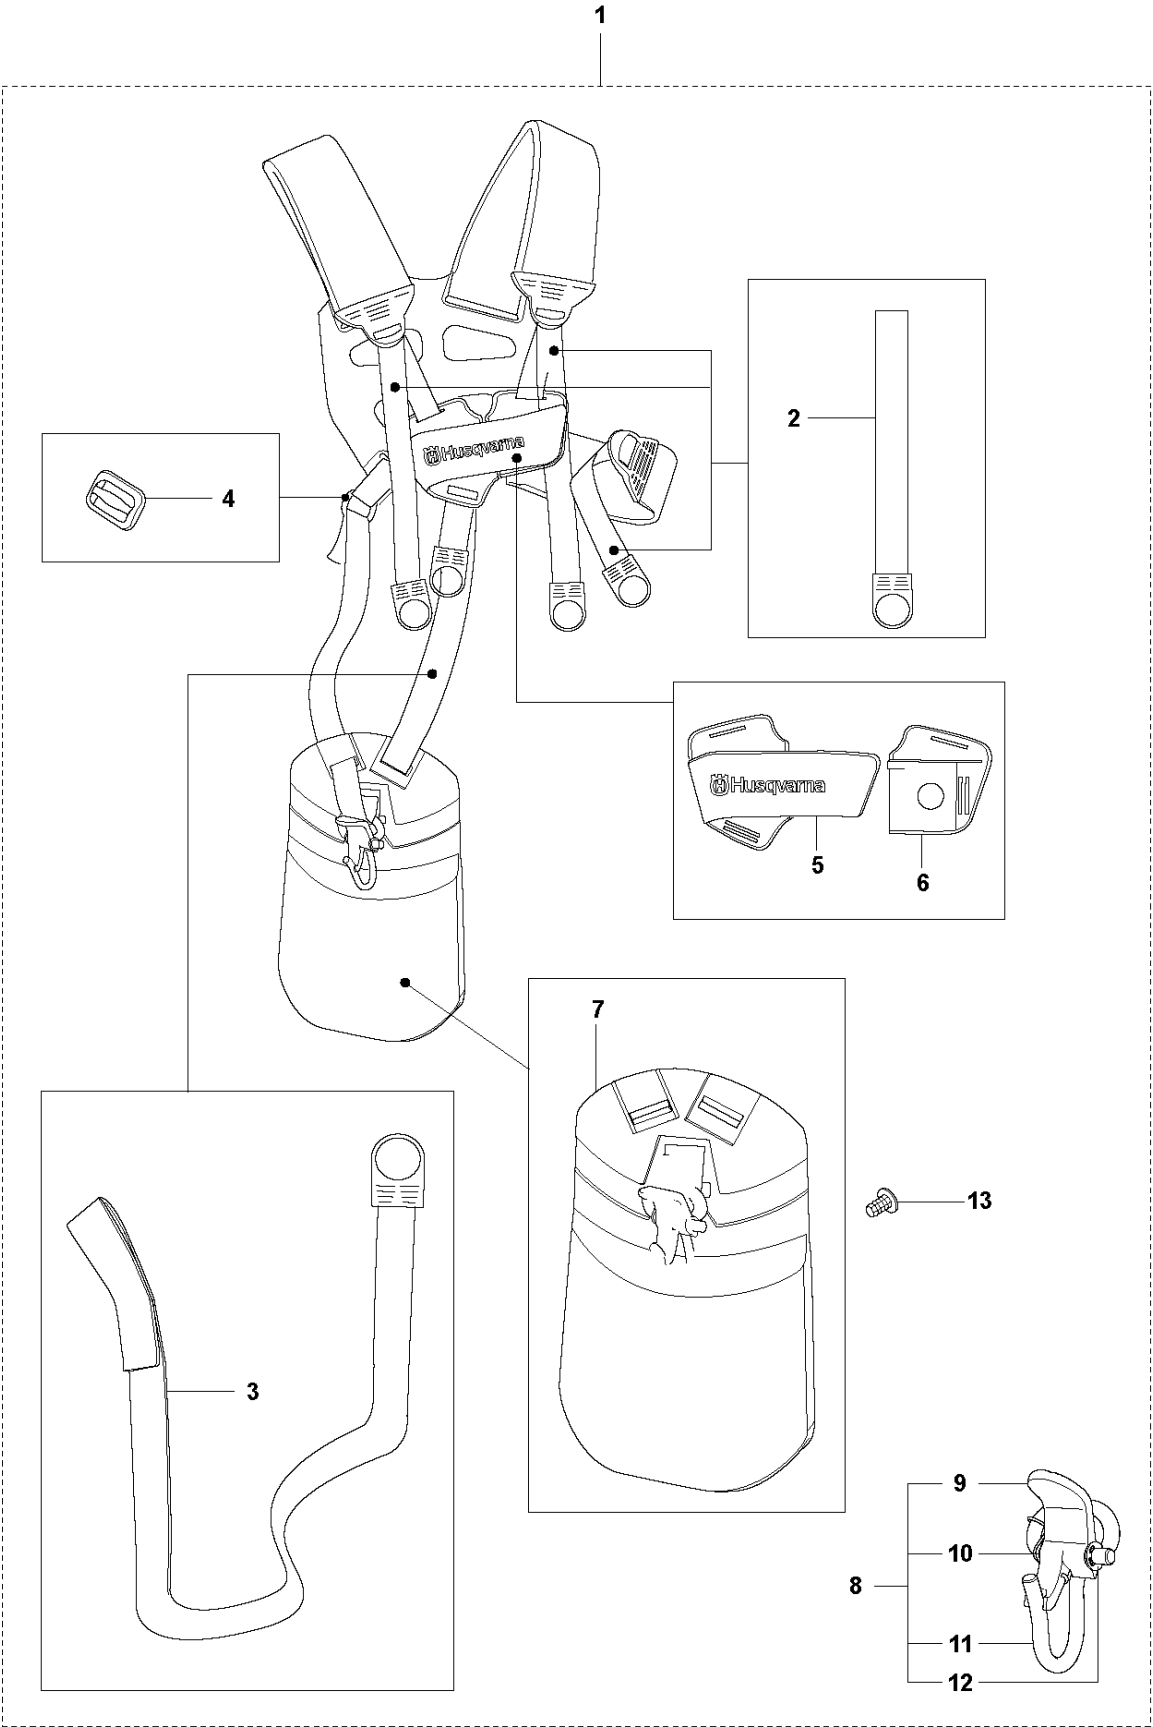

S Duo Balance HARNESS

HARNES

525 RJX

Ref	Part No	Description	Remark	QTY	KIT
1	537 27 57-01	HARNES		1	
1	537 27 57-03	HARNES	US	1	1
2	503 99 61-01	BAND		3	1
3	503 99 61-03	BAND		1	1
4	537 11 35-01	RETAINER		1	1
5	537 28 84-01	FRONT PIECE		1	1
6	537 28 83-01	FRONT PIECE		1	1
7	537 27 59-01	HIP PAD		1	1
8	502 02 28-01	HOOK		1	1
9	502 02 30-02	LOCK		1	1,8
10	586 34 10-01	SPRING		1	1,8
11	502 02 29-02	HOOK		1	1,8
12	735 31 09-20	E-CLIP		1	1,8
13	537 17 54-01	HIP PAD		3	1