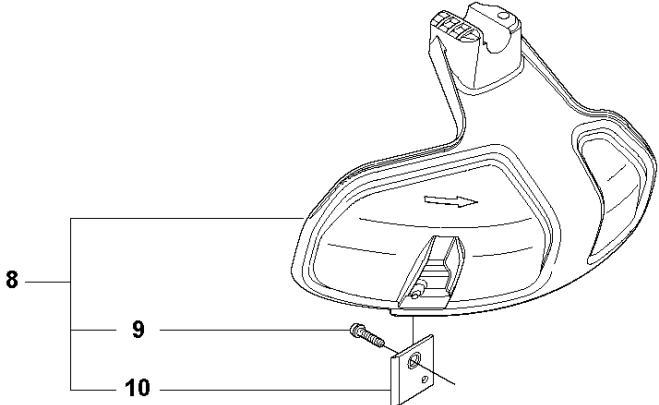

524L, 525L, LS, LST, LK, RJJ, RJD, RS, RX, RXT, RK