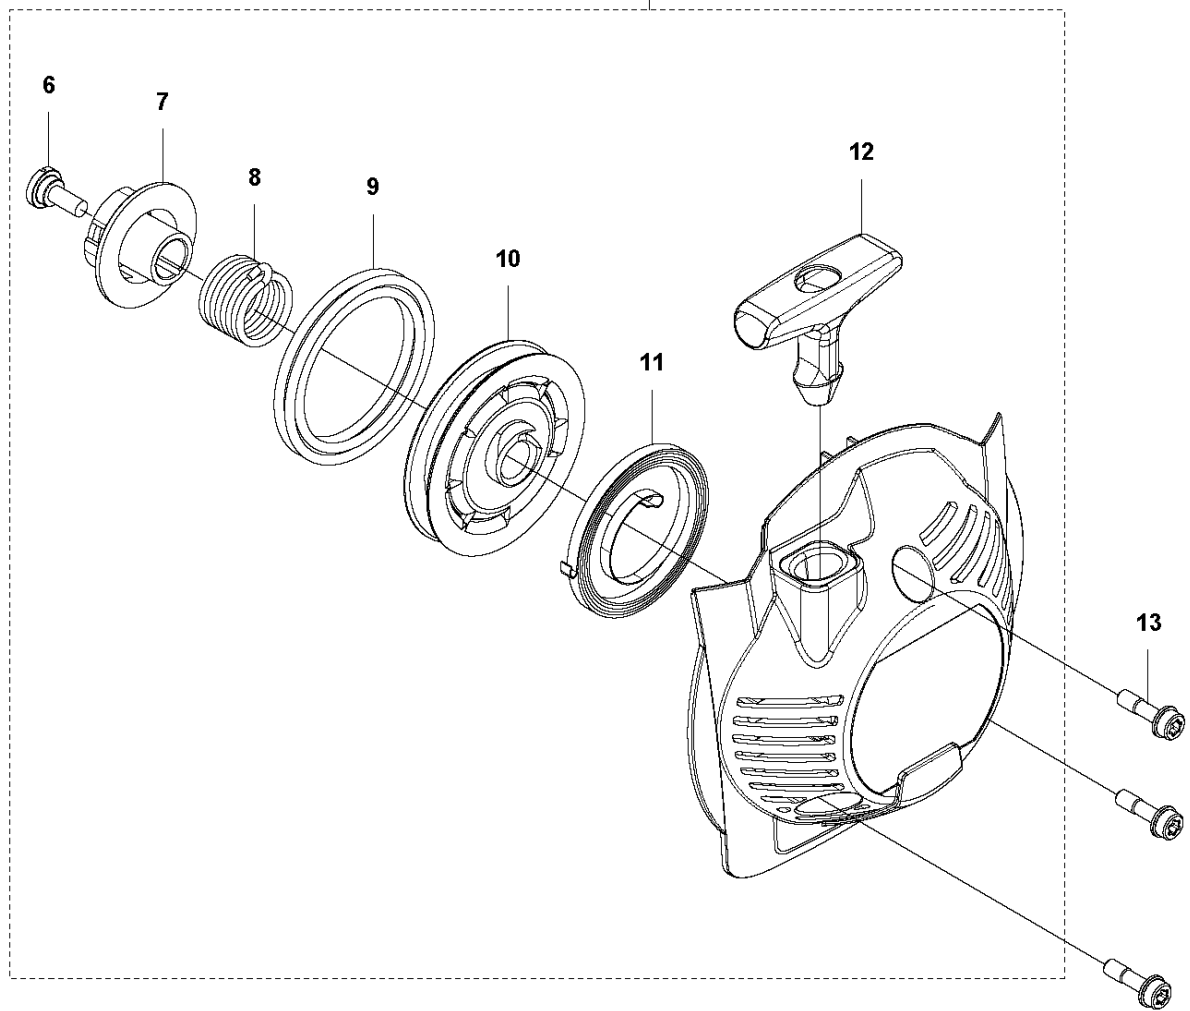

J2 525 LK, RJX, RXT, RX, RK
STARTER

STARTER

525 RJX

Ref	Part No	Description	Remark	QTY	KIT
1	581 14 65-01	STARTER PULLEY		1	
2	521 60 04-01	E-RING		2	1
3	521 60 03-01	SPRING		2	1
4	521 60 02-01	RATCHET		2	1
5	577 84 92-01	STARTER ASSY		1	
5	578 99 25-01	STARTER	US	1	
6	521 60 00-01	SCREW		1	5
7	576 40 12-01	PULLEY	Not needed for US model	1	5
8	577 13 41-01	SPRING	Not needed for US model	1	5
9	577 84 87-01	ROPE		1	5
9	579 06 46-01	ROPE	US	1	
10	577 84 88-01	REEL		1	5
10	579 06 48-01	STARTER PULLEY	US	1	
11	504 11 50-01	SPRING.SPIRAL		1	5
12	575 48 95-01	STARTER HANDLE		1	5
13	577 81 54-01	BOLT		3	
14	579 36 96-01	DECAL		1