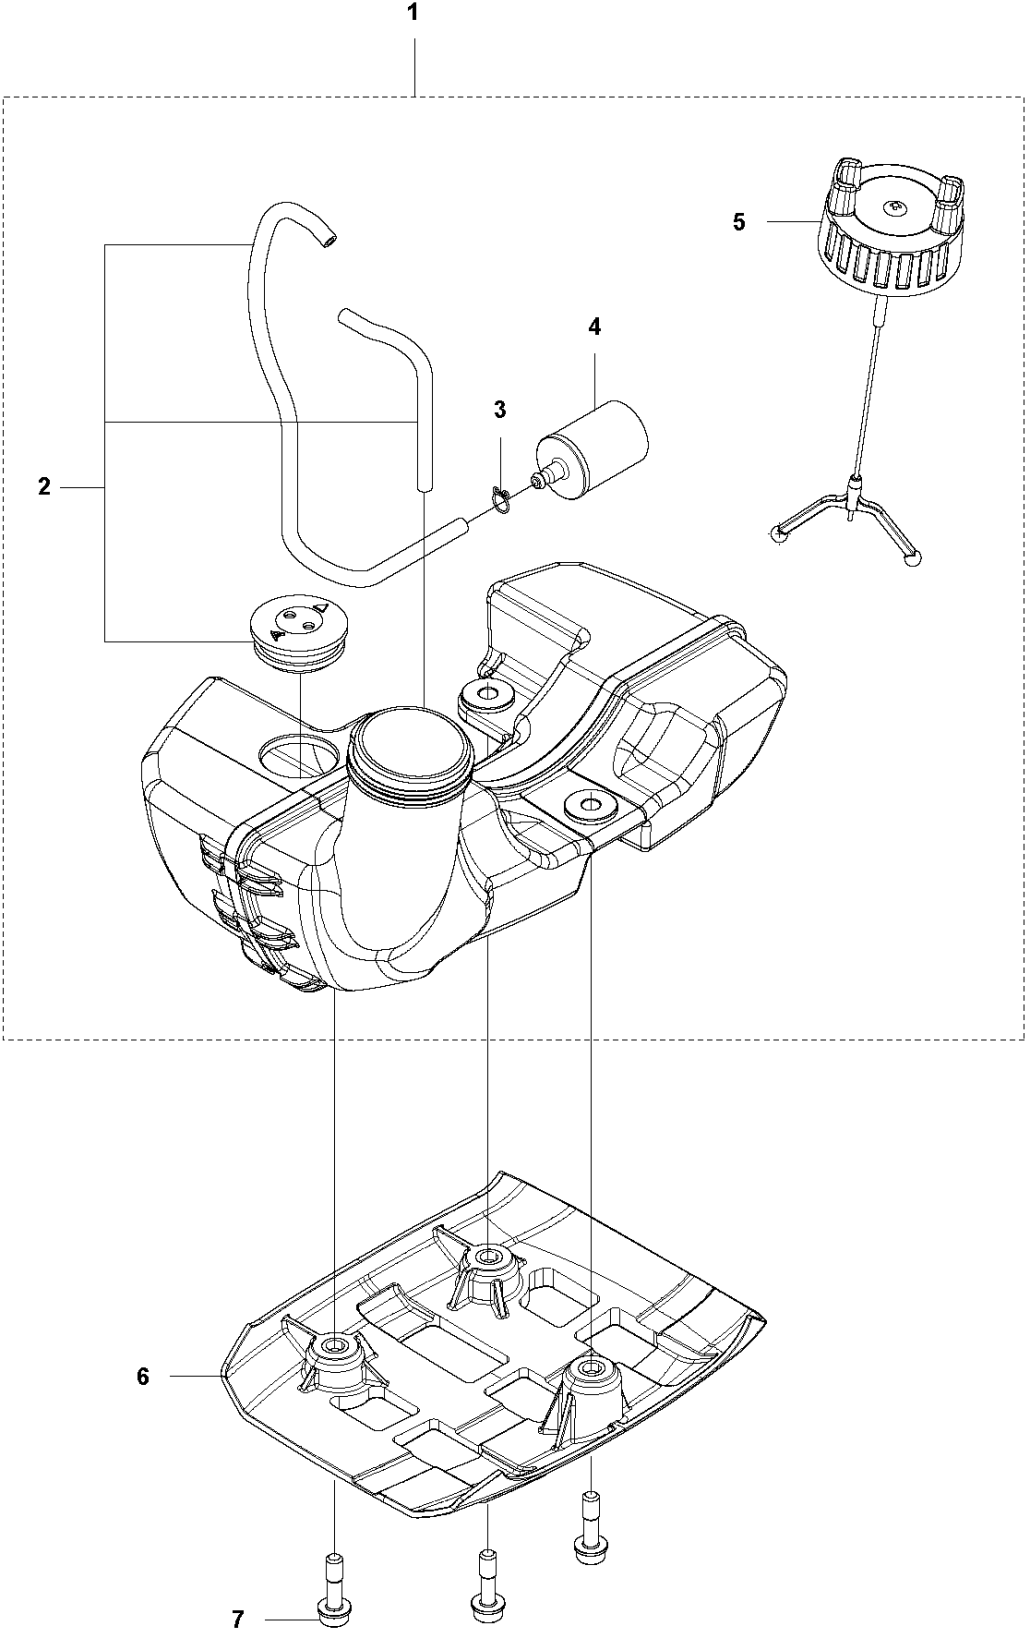

K2 524L, 525LK, RJX, RX, RXT, RK
FUEL TANK

FUEL TANK

525 RJX

Ref	Part No	Description	Remark	QTY	KIT
1	576 40 51-01	FUEL TANK	US	1	
1	576 40 51-02	FUEL TANK		1	
2	577 50 99-03	PIPE		1	1
2	579 21 03-02	HOSE ASSY	US	1	
3	506 70 70-01	CLIP		1	1
4	503 44 32-01	FUEL FILTER		1	1
5	579 64 57-03	TANK CAP		1	1
6	576 40 49-01	SKID PLATE		1	
7	577 81 54-01	BOLT		1