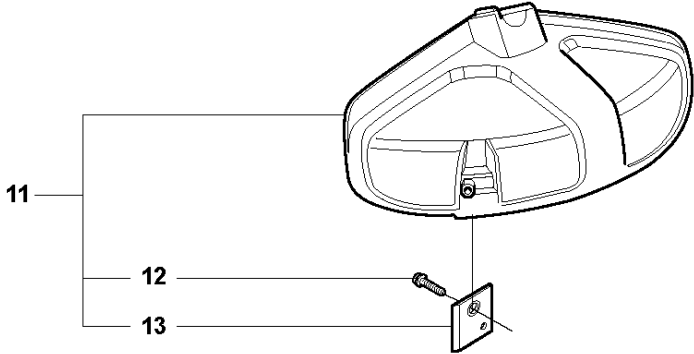

524L, 525L, LS, LST, LK, RJJ, RJD, RS, RX, RXT, RK