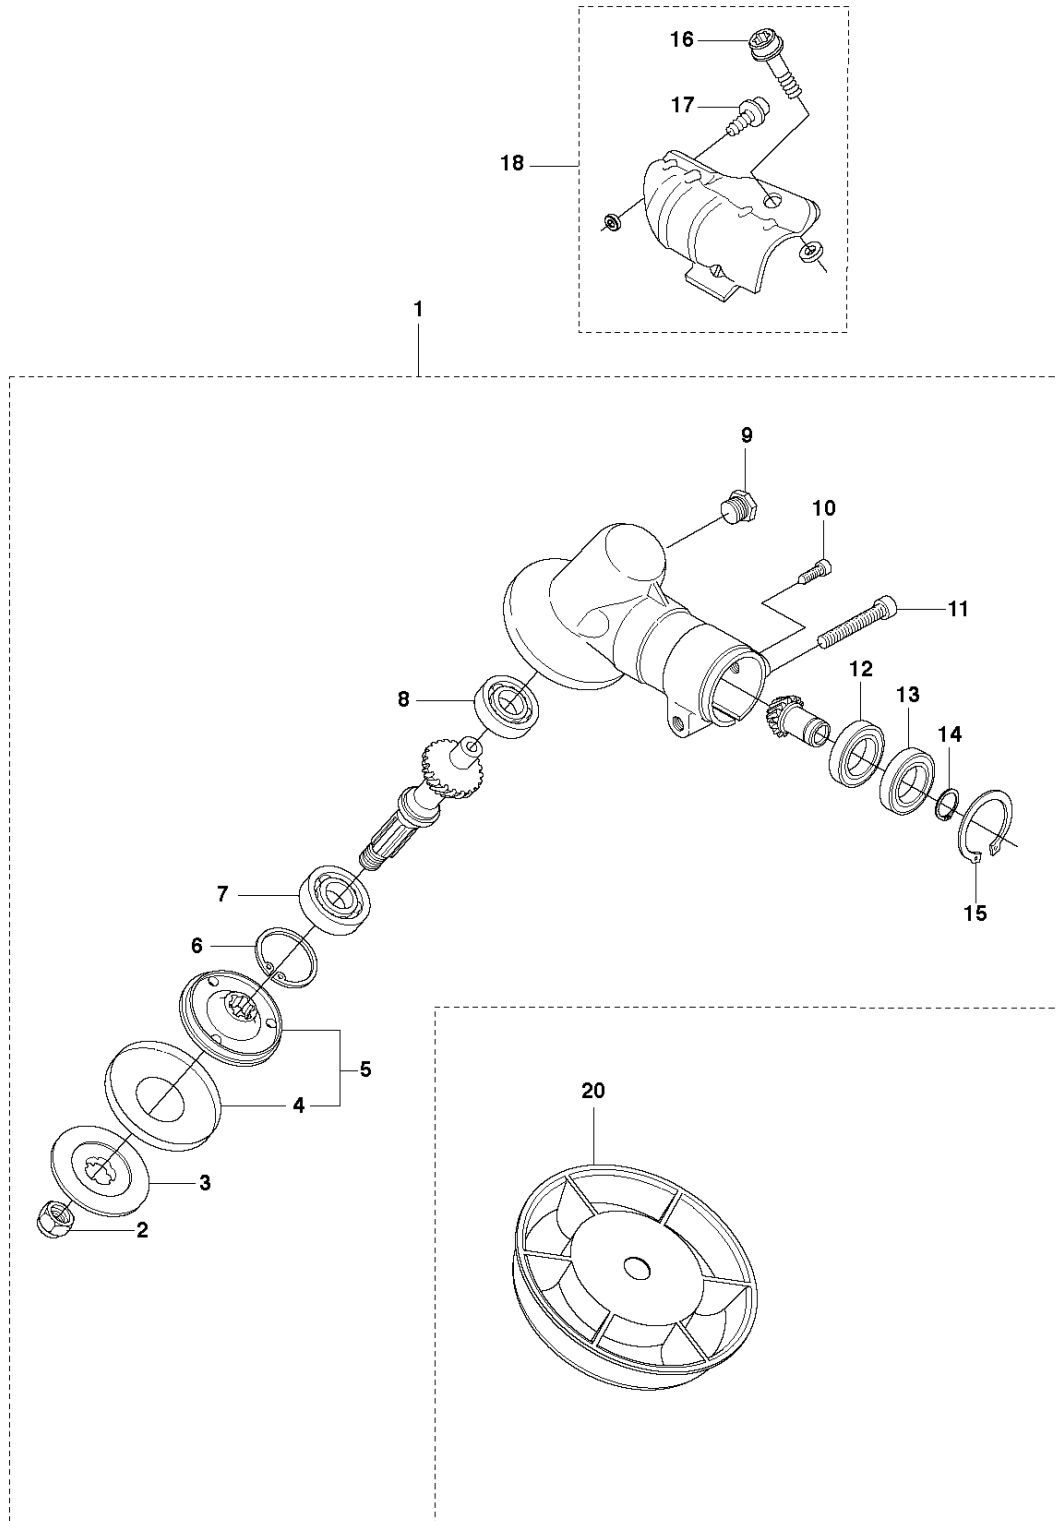

## ACCESSORIES

525 RJX

Ref	Part No	Description	Remark	QTY	KIT
1	502 28 59-01	STOP		1	
2	575 73 82-02	COMBINATION WRENCH		1	
3	501 60 02-03	SCREWDRIVER		1	
4	502 21 58-01	WRENCH		1	
5	531 00 92-48	FILTER OIL		1	
6	503 97 64-01	GREASE		1	
7	537 35 36-01	LOOP		1	
8	537 13 04-02	KNOB		1	7
9	537 35 01-01	LOOP		1	7
10	725 23 31-51	SCREW		1	7
11	537 31 29-01	TRANSPORT GUARD	200 - 275mm	1	
12	537 21 62-01	HARNESS		1	
12	537 21 62-02	HARNESS	USA	1	
13	537 21 63-01	HARNESS		1	
13	537 21 63-02	HARNESS	USA	1	
14	503 73 40-01	FRONT PIECE		1	13
15	503 73 41-02	FRONT PIECE		1	13
16	502 02 28-02	WELT HOOK		1	13

## ACCESSORIES

525 RJX

Ref	Part No	Description	Remark	QTY	KIT
1	537 29 95-01	SAW BLADE GUARD	RX, RXT, RK	1	
2	573 99 43-04	SCREW IHSCFMO		2	1
3	537 04 75-01	CLAMP		1	1
4	537 29 34-01	ADAPTER		1	1
5	537 21 71-01	SAW BLADE GUARD		1	1
6	503 20 03-16	SCREW IHSCFM		4	1
7	574 03 95-01	LOCKING NUT		4	1
8	503 97 71-01	TRIMMER GUARD		1	
9	503 21 07-16	SCREW IHSCCT		1	8
10	503 79 88-01	BLADE		1	8
11	503 93 42-02	COMBI GUARD		1	
12	503 21 07-16	SCREW IHSCCT		1	11
13	503 79 88-01	BLADE		1	11

## BEVEL GEAR

525 RJX

Ref	Part No	Description	Remark	QTY	KIT
1	537 19 92-02	BEVEL GEAR ASSY		1	
2	503 85 63-01	NUT		1	1
3	537 28 56-01	SUPPORT FLANGE		1	1
4	537 29 26-01	CUP		1	1
5	537 23 49-01	DRIVER ASSY		1	1
6	735 31 28-10	CIRCLIP		1	1
7	503 25 24-01	BALL BEARING		1	1
8	738 21 98-00	BALL BEARING		1	1
9	503 20 15-01	SCREW IHHM		1	1
10	503 20 14-12	SCREW IHSCFMO		1	1
11	503 20 07-25	SCREW IHSCFM		1	1
12	738 21 99-00	BALL BEARING		1	1
13	738 21 99-02	BALL BEARING		1	1
14	735 31 11-00	CIRCLIP		1	1
15	735 31 25-10	CIRCLIP		1	1
16	544 21 84-20	SCREW ITXSCM		1	18
17	501 98 10-01	SCREW ITXSCM		1	18
18	574 30 69-03	CLAMP		1	
20	503 89 01-01	SUPPORT CUP		1	