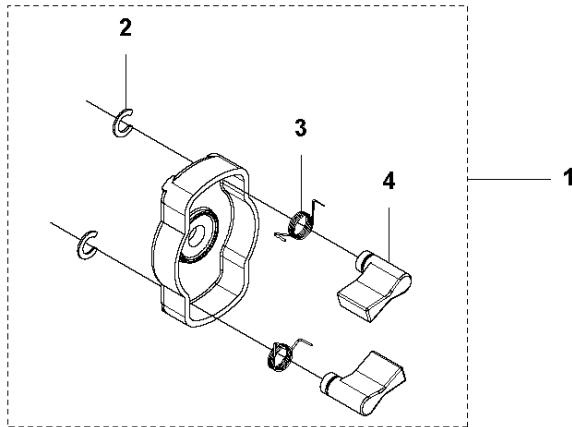

J2 525 LK, RJX, RXT, RX, RK
STARTER

STARTER

525 RJX

Ref	Part No	Description	Remark	QTY	KIT
1	581 14 65-01	STARTER PULLEY		1	
2	521 60 04-01	E-RING		2	1
3	521 60 03-01	SPRING		2	1
4	521 60 02-01	RATCHET		2	1
5	577 84 92-01	STARTER ASSY		1	
5	578 99 25-01	STARTER	US	1	
6	521 60 00-01	SCREW		1	5
7	576 40 12-01	PULLEY	Not needed for US model	1	5
8	577 13 41-01	SPRING	Not needed for US model	1	5
9	577 84 87-01	ROPE		1	5
9	579 06 46-01	ROPE	US	1	
10	577 84 88-01	REEL		1	5
10	579 06 48-01	STARTER PULLEY	US	1	
11	504 11 50-01	SPRING.SPIRAL		1	5
12	575 48 95-01	STARTER HANDLE		1	5
13	577 81 54-01	BOLT		3	
14	579 36 96-01	DECAL		1