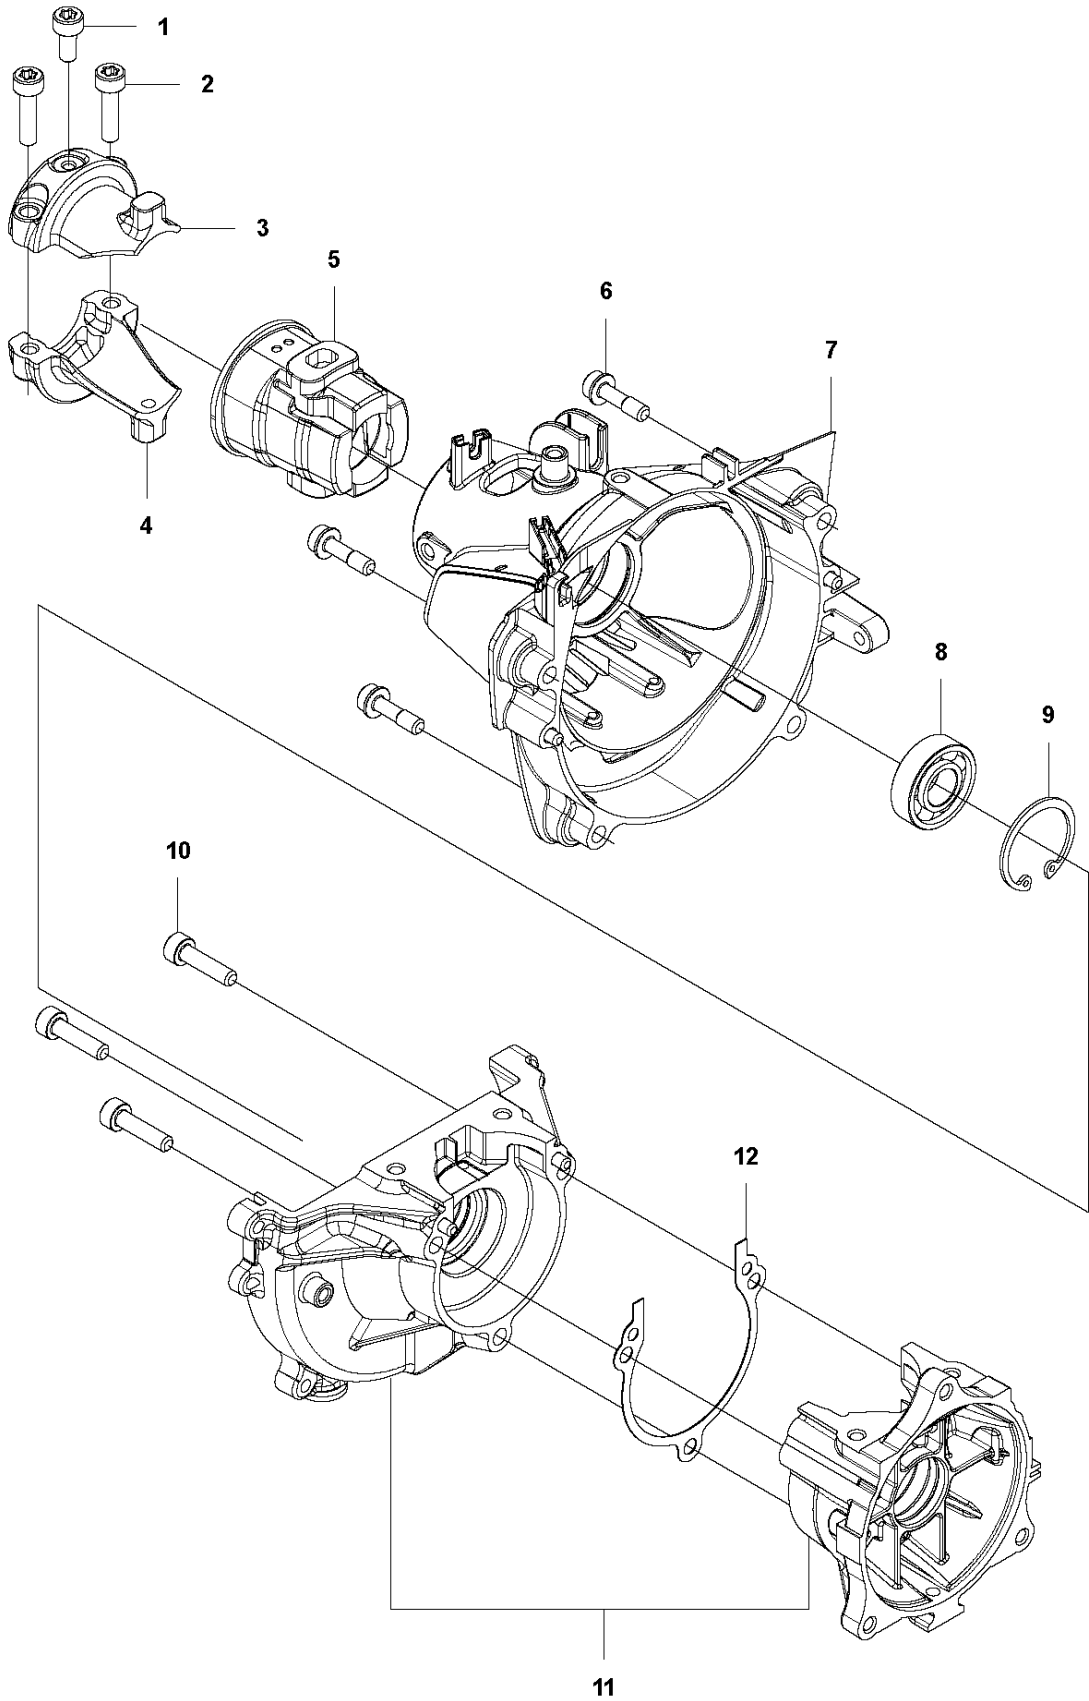

N 524, 525
CRANK CASE

CRANKCASE

525 RJX

Ref	Part No	Description	Remark	QTY KIT
1	529 26 81-01	BOLT		1
2	577 94 20-01	BOLT		2
3	576 42 07-02	BRACKET		1
4	576 42 08-02	BRACKET		1
5	576 42 05-01	CUSHION		1
6	577 81 54-01	BOLT		4
7	588 56 77-01	HOUSING		1
8	525 95 32-01	BEARING		1
9	506 60 99-01	RING		1
10	504 11 43-01	SCREW		3
11	581 30 86-02	CRANKCASE		1
12	576 39 95-02	GASKET		1