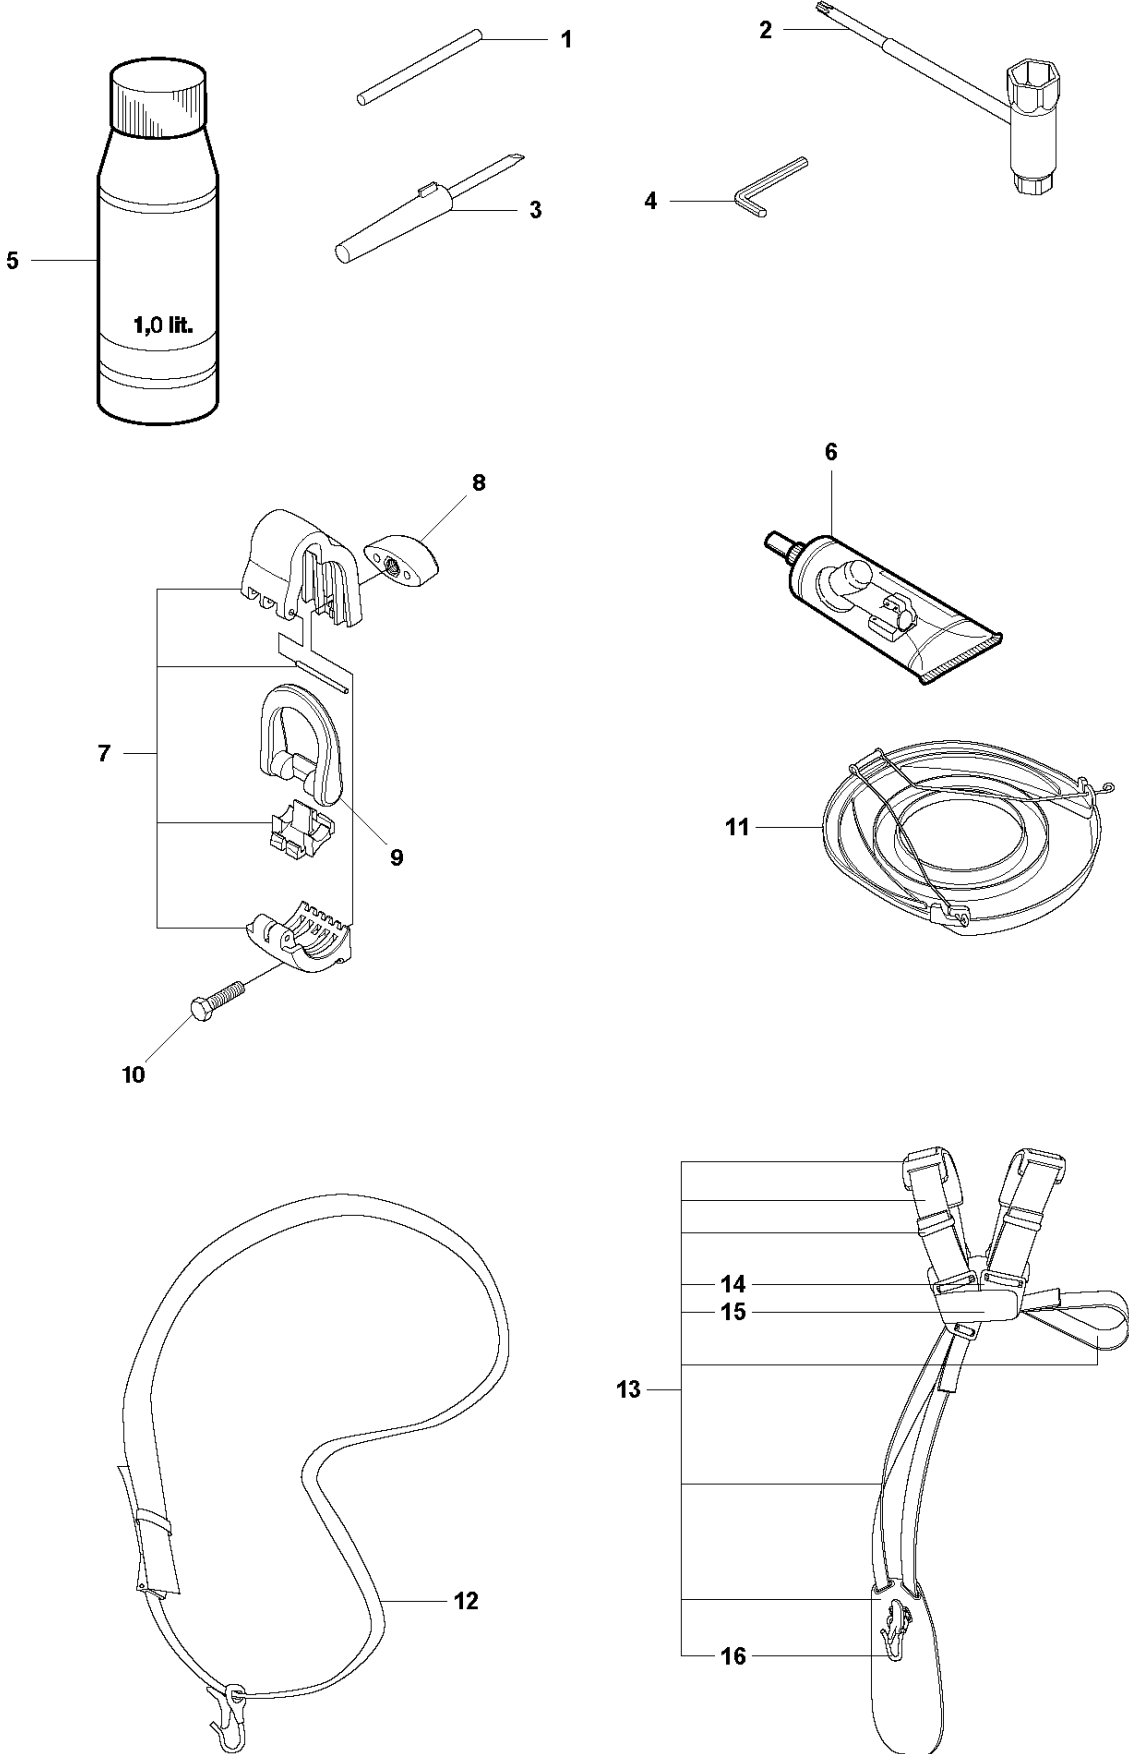

## ACCESSORIES

525 RJX

Ref	Part No	Description	Remark	QTY	KIT
1	502 28 59-01	STOP		1	
2	575 73 82-02	COMBINATION WRENCH		1	
3	501 60 02-03	SCREWDRIVER		1	
4	502 21 58-01	WRENCH		1	
5	531 00 92-48	FILTER OIL		1	
6	503 97 64-01	GREASE		1	
7	537 35 36-01	LOOP		1	
8	537 13 04-02	KNOB		1	7
9	537 35 01-01	LOOP		1	7
10	725 23 31-51	SCREW		1	7
11	537 31 29-01	TRANSPORT GUARD	200 - 275mm	1	
12	537 21 62-01	HARNESS		1	
12	537 21 62-02	HARNESS	USA	1	
13	537 21 63-01	HARNESS		1	
13	537 21 63-02	HARNESS	USA	1	
14	503 73 40-01	FRONT PIECE		1	13
15	503 73 41-02	FRONT PIECE		1	13
16	502 02 28-02	WELT HOOK		1	13