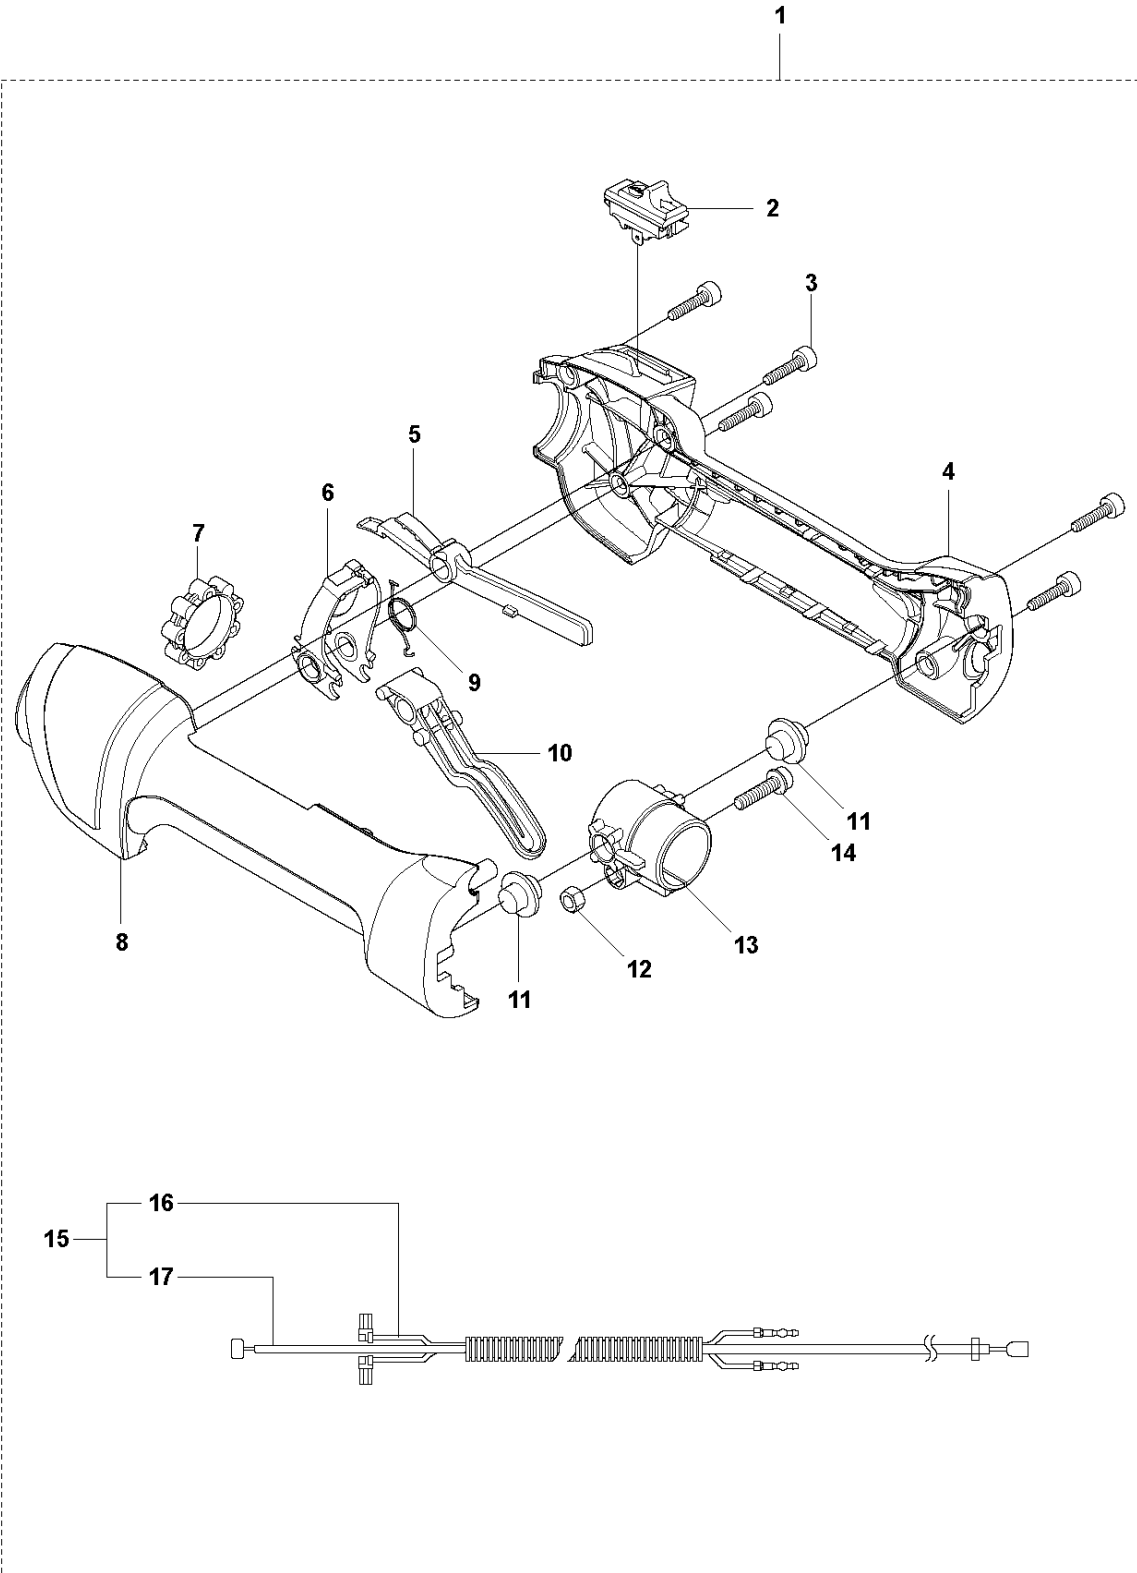

F 524L, 525L, LS, LST, LK, RJX, RJD
THROTTLE CONTROLS

THROTTLE CONTROLS

525 RJX

Ref	Part No	Description	Remark	QTY	KIT
1	578 27 95-01	THROTTLE CONTROL	L, LS, LST, RJX	1	
1	578 27 95-02	THROTTLE CONTROL	LK, RJD, (LST Australia)	1	
2	537 41 90-01	SWITCH		1	1
3	575 96 05-01	SCREW IH SCT		5	1
4	544 23 84-01	HANDLE HALF	L, LS, LST, RJX	1	1
4	544 10 02-02	HANDLE HALF	LK, RJD, (LST Australia)	1	1
5	503 87 80-01	THROTTLE LOCKOUT		1	1
6	503 91 81-01	THROTTLE LEVER		1	1
7	503 96 14-01	ABSORBER		1	1
8	544 23 85-01	HANDLE HALF	L, LS, LST, RJX	1	1
8	544 10 03-02	HANDLE HALF	LK, RJD, (LST Australia)	1	1
9	544 10 08-01	RECOIL SPRING		1	1
10	503 87 79-03	THROTTLE TRIGGER		1	1
11	544 10 17-03	DAMPER	L, LS, LST, RJX	2	1
11	544 10 17-02	DAMPER	LK, RJD, (LST Australia)	2	1
12	731 23 14-01	HEXAGON NUT		1	1
13	544 11 21-01	RETAINER		1	1
14	506 68 90-01	BOLT		1	1
15	578 27 96-01	WIRING		1	1
16	502 53 16-01	SHORT CIRCUIT CABLE		1	1, 15
17	578 86 78-01	THROTTLE CABLE		1	1, 15