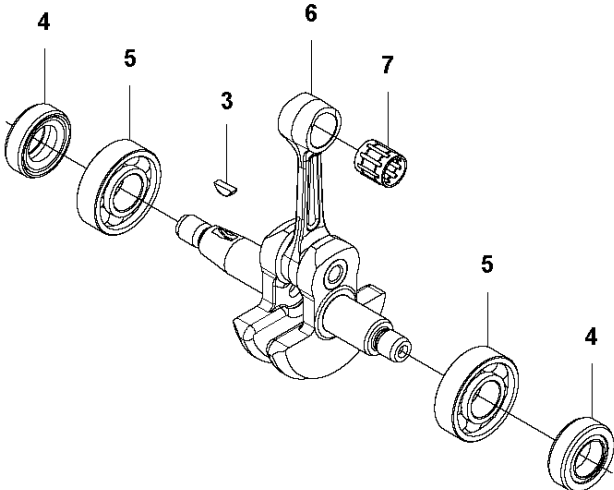

P 524, 525
CRANK SHAFT

CRANKSHAFT

525 RJX

Ref	Part No	Description	Remark	QTY KIT
1	576 40 46-01	MUFFLER		1
2	544 25 68-01	SCREW		1
3	506 68 94-01	KEY		1
4	504 12 15-01	SEALING		2
5	506 61 03-01	BEARING		2
6	579 22 32-01	CRANKSHAFT		1
7	576 40 27-01	BEARING		1