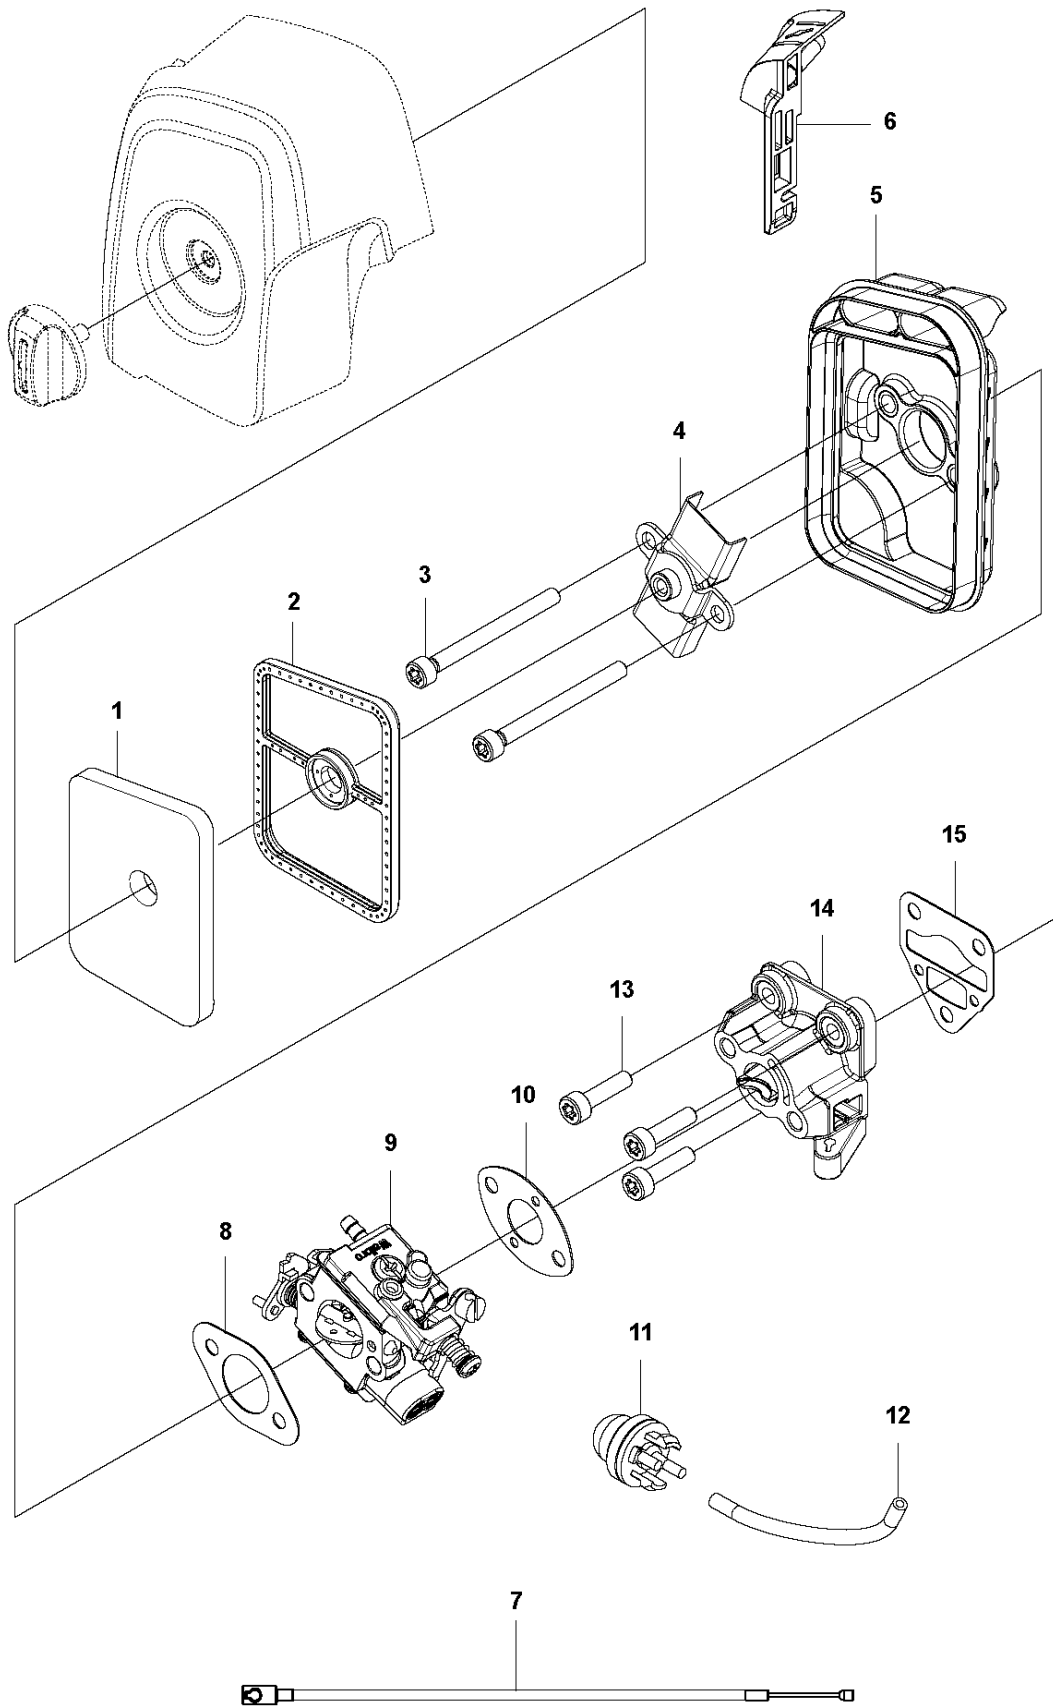

H2 525 LK, RJX, RX, RXT, RK
CARBURETOR & AIRFILTER

CARBURETOR & AIR FILTER

525 RJX

Ref	Part No	Description	Remark	QTY KIT
1	577 85 15-01	AIR FILTER	US	1
1	581 04 74-01	AIR FILTER		1
2	576 40 16-01	AIR FILTER	US	1
2	581 45 18-01	AIR FILTER		1
3	580 46 72-01	BOLT		2
4	580 43 79-01	PLATE	US	1
4	585 48 85-01	PLATE		1
5	577 85 13-01	FILTER HOUSING	US	1
5	581 04 70-01	FILTER HOUSING		1
6	577 84 83-01	CHOKE CONTROL		1
7	590 90 00-01	THROTTLE CABLE		1
8	577 88 24-02	GASKET		1
9	584 90 14-01	CARBURETTOR		1
10	576 39 91-02	GASKET		1
11	503 93 66-01	PURGE		1
12	577 05 05-01	PIPE		1
13	504 11 43-01	SCREW		3
14	578 90 83-01	INSULATOR		1
15	576 39 89-01	GASKET		1