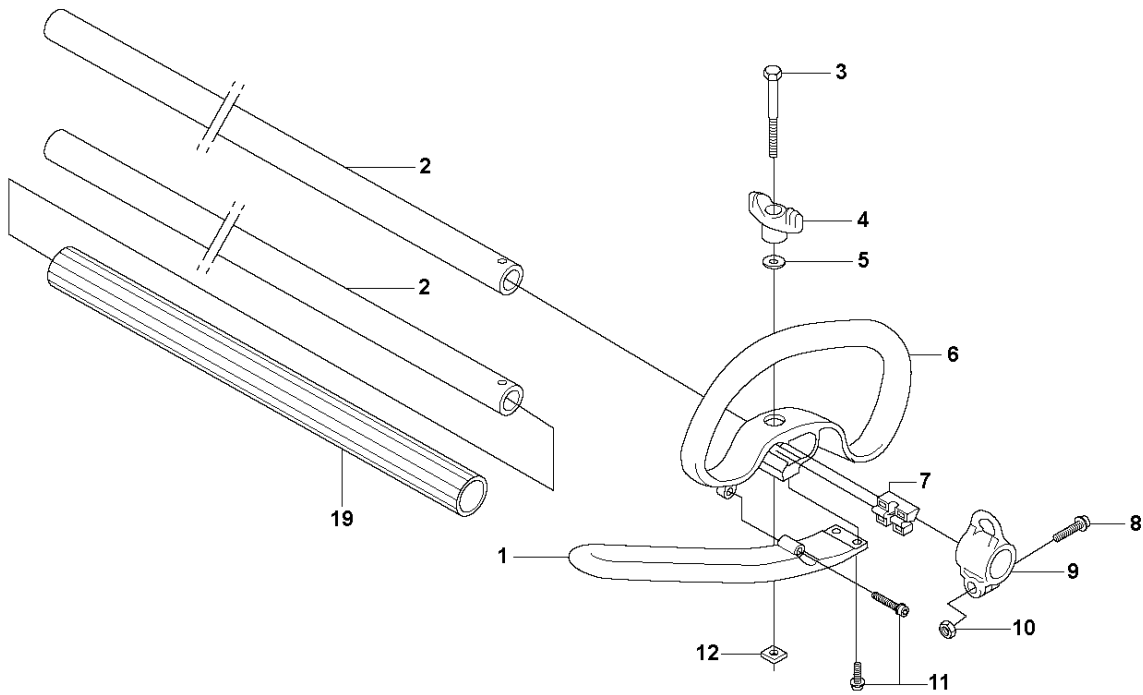

B 524L, 525L, LS, LST, RJX,
SHAFT & HANDLE

SHAFT & HANDLE

525 RJX

Ref	Part No	Description	Remark	QTY KIT
1	503 99 78-04	HANDLE	RJX, (L, LST, RJD Australia)	1
2	584 97 79-01	TUBE	L=1484 Ø24mm	1
3	510 90 61-01	BOLT	L, LS, LST, RJD, RJX, LK USA, M6x35	1
3	725 23 80-51	SCREW EHHM	RJX, LK M6x50	1
4	503 87 90-01	KNOB	RJX, LK	1
5	503 23 00-61	WASHER	RJX, LK	1
6	503 87 19-06	HANDLE	L, LS, LST, RJX	1
6	503 87 19-08	HANDLE	LK, RJD, (LST Australia)	1
7	503 94 03-01	DISTANCE		1
8	525 75 51-01	SCREW ITXSCFM	RJX	1
9	503 94 10-01	HOOK	RJX	1
10	731 23 14-01	HEXAGON NUT	RJX	1
11	580 63 33-01	SCREW ITXSCFT	RJX, (L, LST, RJD Australia)	3
12	502 19 71-01	SQUARE NUT		1
13	581 81 51-01	DRIVE SHAFT	L=1515 Ø7mm	1
14	587 11 19-07	LABEL		1
15	503 79 56-01	LABEL		1
16	537 10 10-01	LABEL	RJX	1