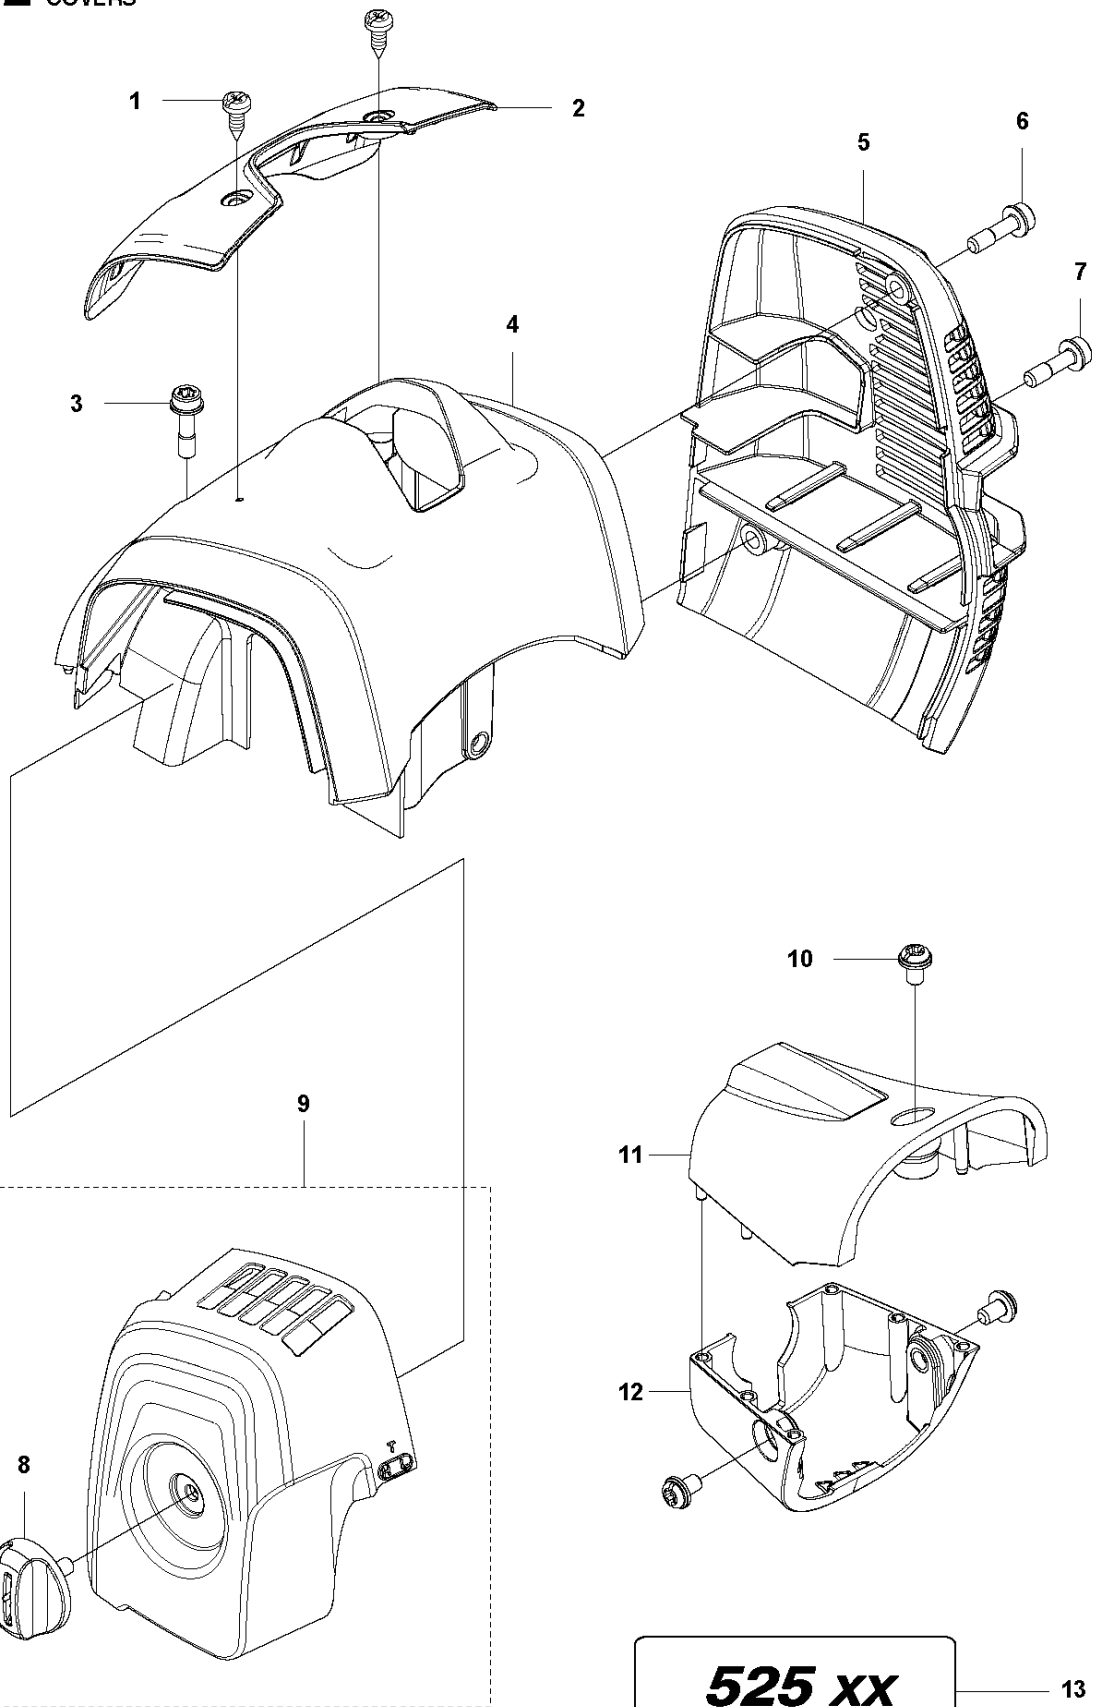

G2 525 LK, RJX, RX, RXT, RK
COVERS

COVER

525 RJX

Ref	Part No	Description	Remark	QTY	KIT
1	503 21 35-12	SCREW CCRPANT		2	
2	576 40 45-01	ARM PROTECTION		1	
3	577 81 54-01	BOLT		1	
4	592 62 13-01	CYLINDER COVER	To be used with 576404101 Housing clutch	1	
4	592 62 13-02	CYLINDER COVER	To be used with 588567701 Housing clutch	1	
5	576 40 47-01	MUFFLER GUARD		1	
6	577 81 54-01	BOLT		1	
7	577 81 54-01	BOLT		1	
8	576 99 24-02	KNOB		1	9
9	578 40 88-01	FILTER COVER	US	1	
9	581 04 73-01	FILTER COVER ASSY		1	
10	544 25 68-01	SCREW		3	
11	577 84 82-01	COVER		1	
12	577 84 81-01	COVER		1	
13	579 44 58-13	DECAL	525LK	1	
13	579 44 58-10	DECAL	525RJX	1	
13	579 44 58-07	DECAL	525RX	1	
13	579 44 58-08	DECAL	525RXT	1	
13	579 44 58-09	DECAL	525RK	1