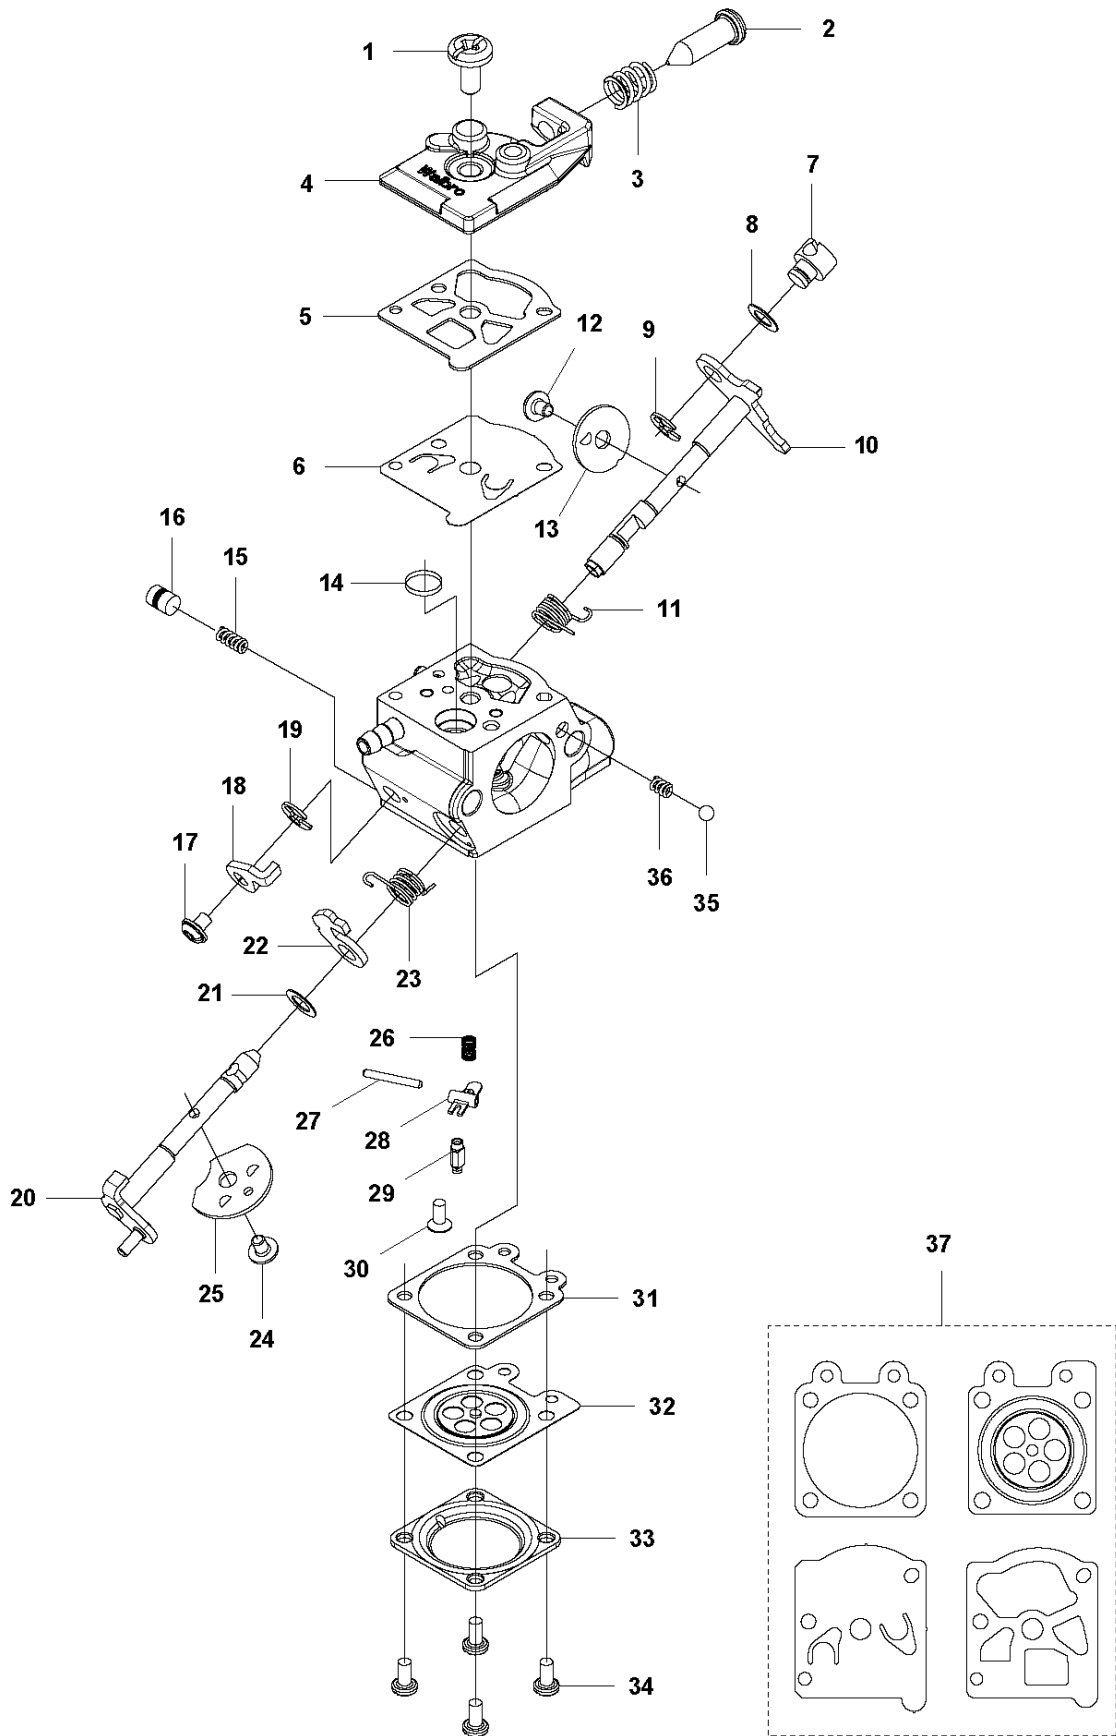

## BEVEL GEAR

525 RJX

Ref	Part No	Description	Remark	QTY	KIT
1	537 19 92-02	BEVEL GEAR ASSY		1	
2	503 85 63-01	NUT		1	1
3	537 28 56-01	SUPPORT FLANGE		1	1
4	537 29 26-01	CUP		1	1
5	537 23 49-01	DRIVER ASSY		1	1
6	735 31 28-10	CIRCLIP		1	1
7	503 25 24-01	BALL BEARING		1	1
8	738 21 98-00	BALL BEARING		1	1
9	503 20 15-01	SCREW IHHM		1	1
10	503 20 14-12	SCREW IHSCFMO		1	1
11	503 20 07-25	SCREW IHSCFM		1	1
12	738 21 99-00	BALL BEARING		1	1
13	738 21 99-02	BALL BEARING		1	1
14	735 31 11-00	CIRCLIP		1	1
15	735 31 25-10	CIRCLIP		1	1
16	544 21 84-20	SCREW ITXSCM		1	18
17	501 98 10-01	SCREW ITXSCM		1	18
18	574 30 69-03	CLAMP		1	
20	503 89 01-01	SUPPORT CUP		1	

## CARBURETOR

525 RJX

Ref	Part No	Description	Remark	QTY KIT
1	520 97 63-01	SCREW		1
2	577 81 57-01	SCREW		1
3	513 59 32-01	SPRING		1
4	579 19 06-01	COVER		1
5	520 95 48-01	GASKET		1
6	502 21 36-01	DIAPHRAGM PUMP		1
7	513 40 08-01	SWIVEL		1
8	516 52 42-01	WASHER		1
9	506 73 86-01	RING		1
10	579 19 07-01	SHAFT		1
11	577 81 55-01	SPRING		1
12	520 75 98-01	SCREW		1
13	520 97 86-01	VALVE		1
14	520 95 70-01	SCREEN		1
15	505 05 79-01	SPRING		1
16	521 57 83-01	PISTON		1
17	520 75 98-01	SCREW		1
18	579 19 08-01	LEVER		1
19	505 05 65-01	RING		1
20	579 19 10-01	SHAFT		1
21	516 52 42-01	WASHER		1
22	584 90 13-01	LEVER		1
23	579 19 11-01	SPRING		1
24	520 75 98-01	SCREW		1
25	581 15 49-01	VALVE		1
26	578 89 54-01	SPRING		1
27	520 97 74-01	PIN		1
28	577 80 72-01	LEVER		1
29	521 08 54-01	VALVE.INLET		1
30	577 80 71-01	SCREW		1
31	516 97 21-01	GASKET		1
32	577 80 70-01	DIAPHRAGM		1
33	514 18 92-01	COVER		1
34	520 97 88-01	SCREW ASSY		4
35	514 24 26-01	BALL		1
36	514 24 33-01	SPRING.CHOKE		1
37	580 68 48-01	GASKET KIT	Coomopes by item 5, 6, 31 and 32	1