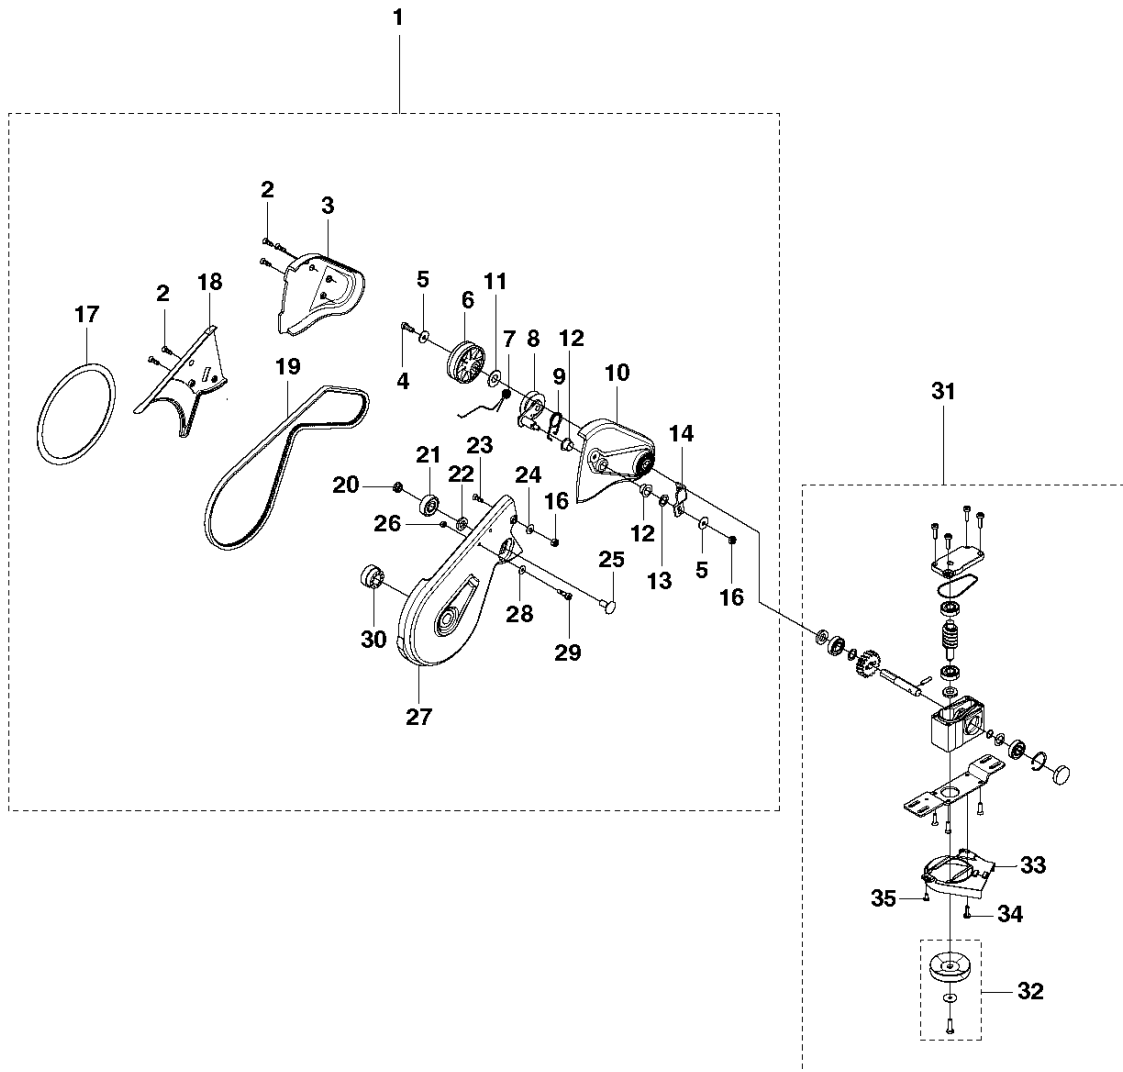

SPARE PARTS LIST

LAWN MOWERS: CONSUMER
WALK-BEHINDS

LB548 Se, 967256901, 2016-01

D LB 548S e
ENGINE

ENGINE

LB548 Se, 967256901, 2016-01

Ref	Part No	Description	Remark	QTY	KIT
1	725 24 61-51	SCREW EHHM		2	
2	722 78 39-02	BLIND RIVET		1	
3	502 88 05-01	DEFLECTOR		1	
4	.	TBD	GCV160 A0 S4-HB-SD	1	
6	734 11 64-01	WASHER		1	
7	732 21 18-01	LOCK NUT		2	
8	502 88 29-01	SCREW		1	
9	589 57 11-01	BELT	Kit: 5254800-01 (Belt with shell)	1	
10	588 82 40-01	BLADE SUPPORT		1	
11	586 94 41-01	BELT COVER		1	
12	502 43 52-01	SCREW ITXPANTT		1	11
13	503 25 94-01	WASHER		1	
14	502 88 13-10	MOWER BLADE		1	
16	503 33 25-01	SPRING		1	
17	504 45 64-02	SCREW EHHI		1	
18	585 83 52-03	DECAL		1	

B GEAR
Mulch

GEAR BOX

LB548 Se, 967256901, 2016-01

Ref	Part No	Description	Remark	QTY	KIT
1	585 19 26-02	TRANSMISSION KIT		1	
2	578 97 60-01	SCREW ITXPANTT		5	1
3	578 26 55-02	COVER		1	1
4	504 45 67-01	SCREW IHSCM		1	1
5	734 18 13-51	WASHER		2	1
6	587 23 54-01	PULLEY		1	1
7	502 88 03-01	SPRING		1	1
8	503 32 32-01	PULLEY ASSY		1	1
9	503 32 66-01	SPRING		1	1
10	578 34 28-02	HOUSING ASSY		1	1
11	504 45 73-01	WASHER		1	1
12	503 27 71-01	BUSHING		2	1
13	504 46 08-01	WASHER		1	1
14	578 89 91-01	LEVER		1	1
16	732 25 16-01	HEXAGON LOCKING NUT		2	1
17	578 26 56-01	SEALING RING		1	1
18	578 26 54-02	COVER		1	1
19	589 57 10-01	BELT	Kit: 5254799-01 (Belt with shell)	1	1
20	503 31 76-01	BARREL NUT		1	1
21	738 22 01-19	BALL BEARING	6201-2RS1	1	1
22	504 46 06-01	WASHER		1	1
23	725 63 69-51	SCREW IHCSFM		1	1
24	503 32 40-01	SPRING		1	1
25	727 64 51-51	SCREW		1	1
26	732 25 14-01	HEXAGON LOCKING NUT		1	1
27	578 26 52-02	HOUSING		1	1
28	504 45 60-01	WASHER, 5X13X1		1	1
29	504 46 19-01	SCREW IHSCM		1	1
30	503 32 44-01	BUSHING		1	1
31	503 32 81-05	WORM GEAR ASSY		1	
32	585 40 06-01	PULLEY KIT		1	31
33	522 54 63-01	BELT GUARD		1	31
34	504 46 70-01	SCREW ITXPANM		1	31
35	522 63 56-01	SCREW ITXPANM		1	31