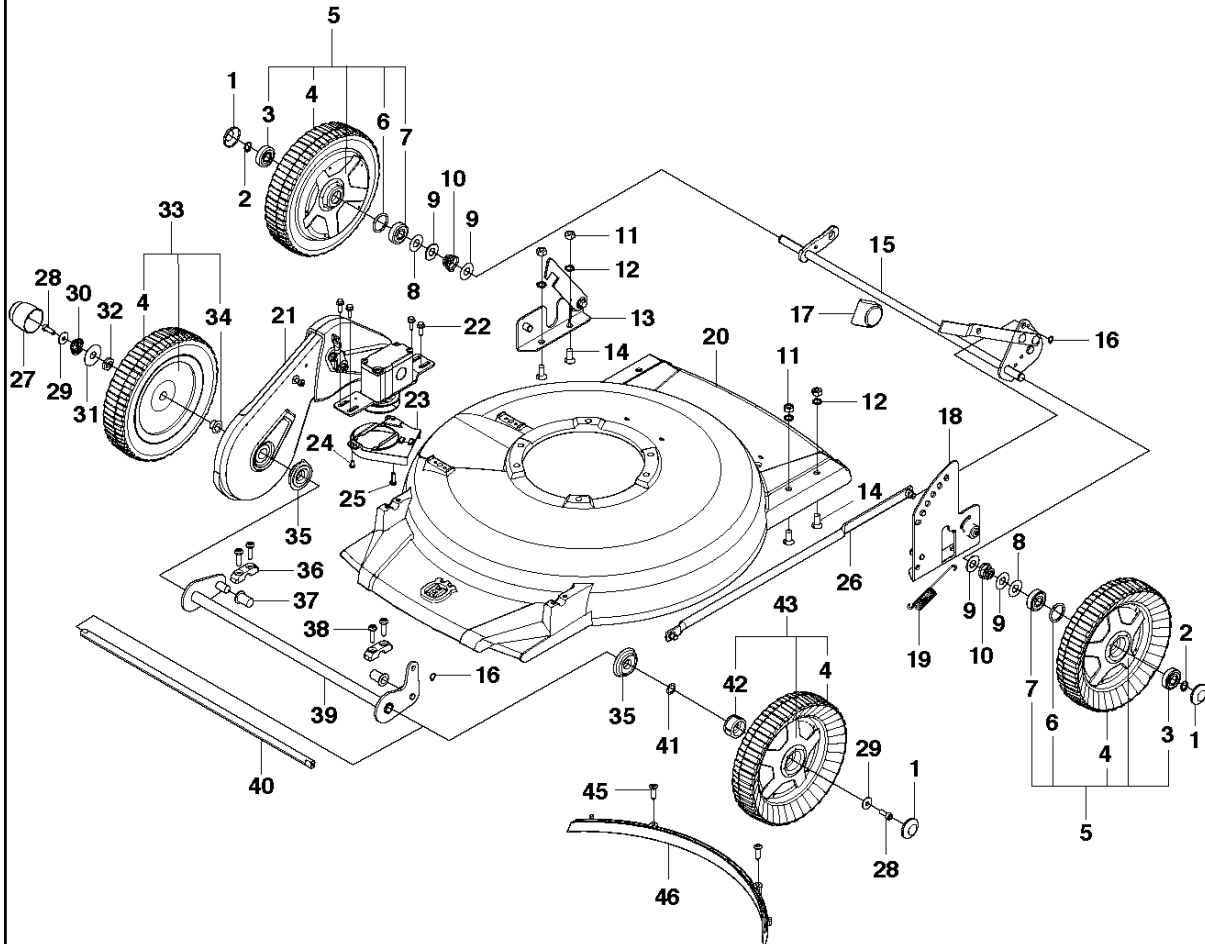

A LB 548S e
DECK

50

47

MOWER DECK / CUTTING DECK

LB548 Se, 967256901, 2016-01

Ref	Part No	Description	Remark	QTY	KIT
1	503 27 51-01	HUB CAP		3	
2	504 45 83-01	CIRCLIP		2	
3	502 88 27-01	BALL BEARING	6201-2RS/B9	2	5
4	510 10 96-01	TYRE		4	5, 33, 43
5	503 27 54-02	WHEEL ASSY		2	
6	504 46 18-01	SPACER RING		2	5
7	503 24 29-01	BALL BEARING	6201-2RS	2	5
8	504 45 76-01	WASHER		2	
9	504 45 73-01	WASHER		4	
10	503 33 30-01	SPRING		2	
11	731 23 18-01	HEXAGON NUT		4	
12	735 21 64-01	LOCKWASHER		4	
13	503 26 58-02	HANDLE SUPPORT ASSY		1	
14	504 45 70-01	SCREW SLCSFM		4	
15	503 25 80-01	REAR AXLE ASSY		1	
16	735 31 10-00	CIRCLIP		2	
17	504 46 47-01	KNOB		1	
18	503 24 90-02	INDEX PLATE ASSY		1	
19	503 25 76-01	SPRING		1	
20	505 43 87-05	CHASSIS		1	
21	585 19 26-02	TRANSMISSION KIT		1	
22	725 23 29-61	SCREW EHHFT		4	
23	522 54 63-01	BELT GUARD		1	
24	522 63 56-01	SCREW ITXPANM		1	
25	504 46 70-01	SCREW ITXPANM		1	
26	503 24 95-02	ROD ASSY		1	
27	504 46 51-01	HUB CAP		1	
28	504 45 67-01	SCREW IHSCM		2	
29	504 45 99-01	WASHER		2	
30	503 33 23-01	SPRING		1	
31	504 46 09-01	WASHER		1	
32	504 46 13-01	DRIVER		1	
33	503 31 74-02	WHEEL ASSY		1	
34	503 27 71-01	BUSHING		1	33
35	504 46 36-01	BUSHING		2	
36	504 46 38-02	BRACKET		2	
37	502 89 81-02	CASING		2	
38	504 45 71-01	SCREW ITXPANM		4	
39	503 26 92-01	FRONT AXLE		1	
40	502 87 38-01	DRIVE SHAFT		1	
41	504 45 98-01	WASHER		1	
42	503 27 64-01	BUSHING		1	43
43	503 27 55-04	WHEEL ASSY		1	
45	504 45 65-01	SCREW ITXPANT		2	
46	503 24 30-01	MULCH WALL		1	
47	579 73 39-01	DECAL		1	
50	513 99 61-00	DECAL		1