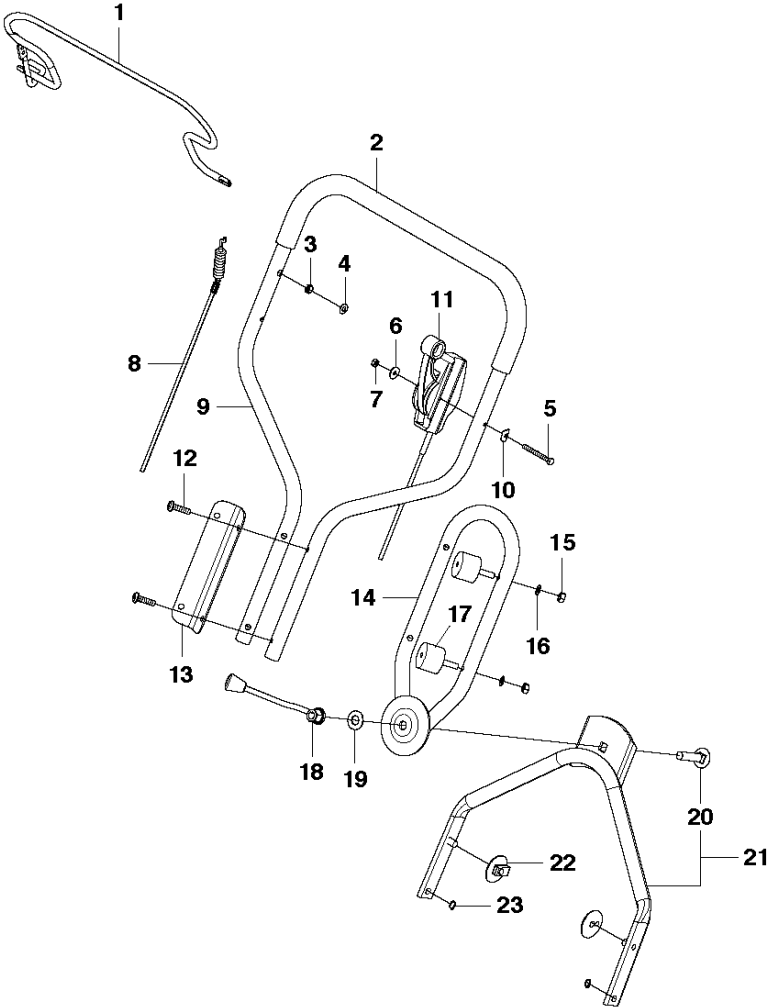

C LB 548S e
HANDLE

HANDLE

LB548 Se, 967256901, 2016-01

Ref	Part No	Description	Remark	QTY	KIT
1	503 31 11-02	BAIL ARM ASSY		1	
2	576 64 19-01	HANDLE GRIP		1	
3	503 32 09-01	BUSHING		1	
4	734 18 20-51	WASHER		1	
5	725 23 81-51	SCREW EHHM		1	
6	504 45 99-01	WASHER		1	
7	732 25 16-01	HEXAGON LOCKING NUT		1	
8	585 40 20-05	CABLE		1	
9	502 90 64-04	HANDLE ASSY		1	
10	531 20 49-61	WASHER		1	
11	579 14 37-02	CONTROL		1	
12	504 46 15-01	SCREW CRPANM		4	
13	503 31 17-02	PLATE		1	
14	502 90 35-02	HANDLE ASSY		1	
15	731 23 18-01	HEXAGON NUT		4	
16	735 21 64-01	LOCKWASHER		4	
17	503 31 25-01	ANTI-VIBRATION MOUNT		4	
18	503 29 83-01	LEVER ASSY		1	
19	504 45 73-01	WASHER		1	
20	727 65 43-51	SCREW RSQM		1	21
21	503 28 43-02	HANDLE ASSY		1	
22	504 46 45-02	ADJUSTMENT WHEEL		2	
23	735 31 12-00	CIRCLIP		2