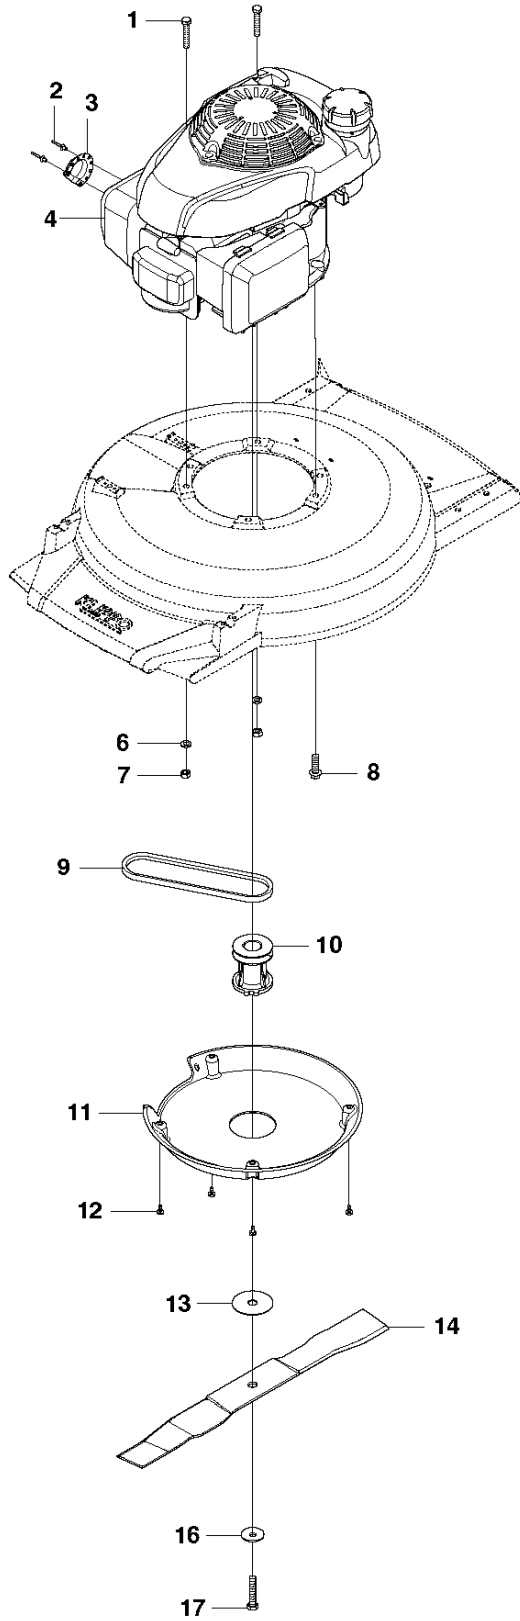

SPARE PARTS LIST

LAWN MOWERS: CONSUMER
WALK-BEHINDS

LB548 Se, 967256901, 2016-01

D LB 548S e
ENGINE

ENGINE

LB548 Se, 967256901, 2016-01

Ref	Part No	Description	Remark	QTY	KIT
1	725 24 61-51	SCREW EHHM		2	
2	722 78 39-02	BLIND RIVET		1	
3	502 88 05-01	DEFLECTOR		1	
4	.	TBD	GCV160 A0 S4-HB-SD	1	
6	734 11 64-01	WASHER		1	
7	732 21 18-01	LOCK NUT		2	
8	502 88 29-01	SCREW		1	
9	589 57 11-01	BELT	Kit: 5254800-01 (Belt with shell)	1	
10	588 82 40-01	BLADE SUPPORT		1	
11	586 94 41-01	BELT COVER		1	
12	502 43 52-01	SCREW ITXPANTT		1	11
13	503 25 94-01	WASHER		1	
14	502 88 13-10	MOWER BLADE		1	
16	503 33 25-01	SPRING		1	
17	504 45 64-02	SCREW EHHI		1	
18	585 83 52-03	DECAL		1	

C LB 548S e
HANDLE

HANDLE

LB548 Se, 967256901, 2016-01

Ref	Part No	Description	Remark	QTY	KIT
1	503 31 11-02	BAIL ARM ASSY		1	
2	576 64 19-01	HANDLE GRIP		1	
3	503 32 09-01	BUSHING		1	
4	734 18 20-51	WASHER		1	
5	725 23 81-51	SCREW EHHM		1	
6	504 45 99-01	WASHER		1	
7	732 25 16-01	HEXAGON LOCKING NUT		1	
8	585 40 20-05	CABLE		1	
9	502 90 64-04	HANDLE ASSY		1	
10	531 20 49-61	WASHER		1	
11	579 14 37-02	CONTROL		1	
12	504 46 15-01	SCREW CRPANM		4	
13	503 31 17-02	PLATE		1	
14	502 90 35-02	HANDLE ASSY		1	
15	731 23 18-01	HEXAGON NUT		4	
16	735 21 64-01	LOCKWASHER		4	
17	503 31 25-01	ANTI-VIBRATION MOUNT		4	
18	503 29 83-01	LEVER ASSY		1	
19	504 45 73-01	WASHER		1	
20	727 65 43-51	SCREW RSQM		1	21
21	503 28 43-02	HANDLE ASSY		1	
22	504 46 45-02	ADJUSTMENT WHEEL		2	
23	735 31 12-00	CIRCLIP		2	