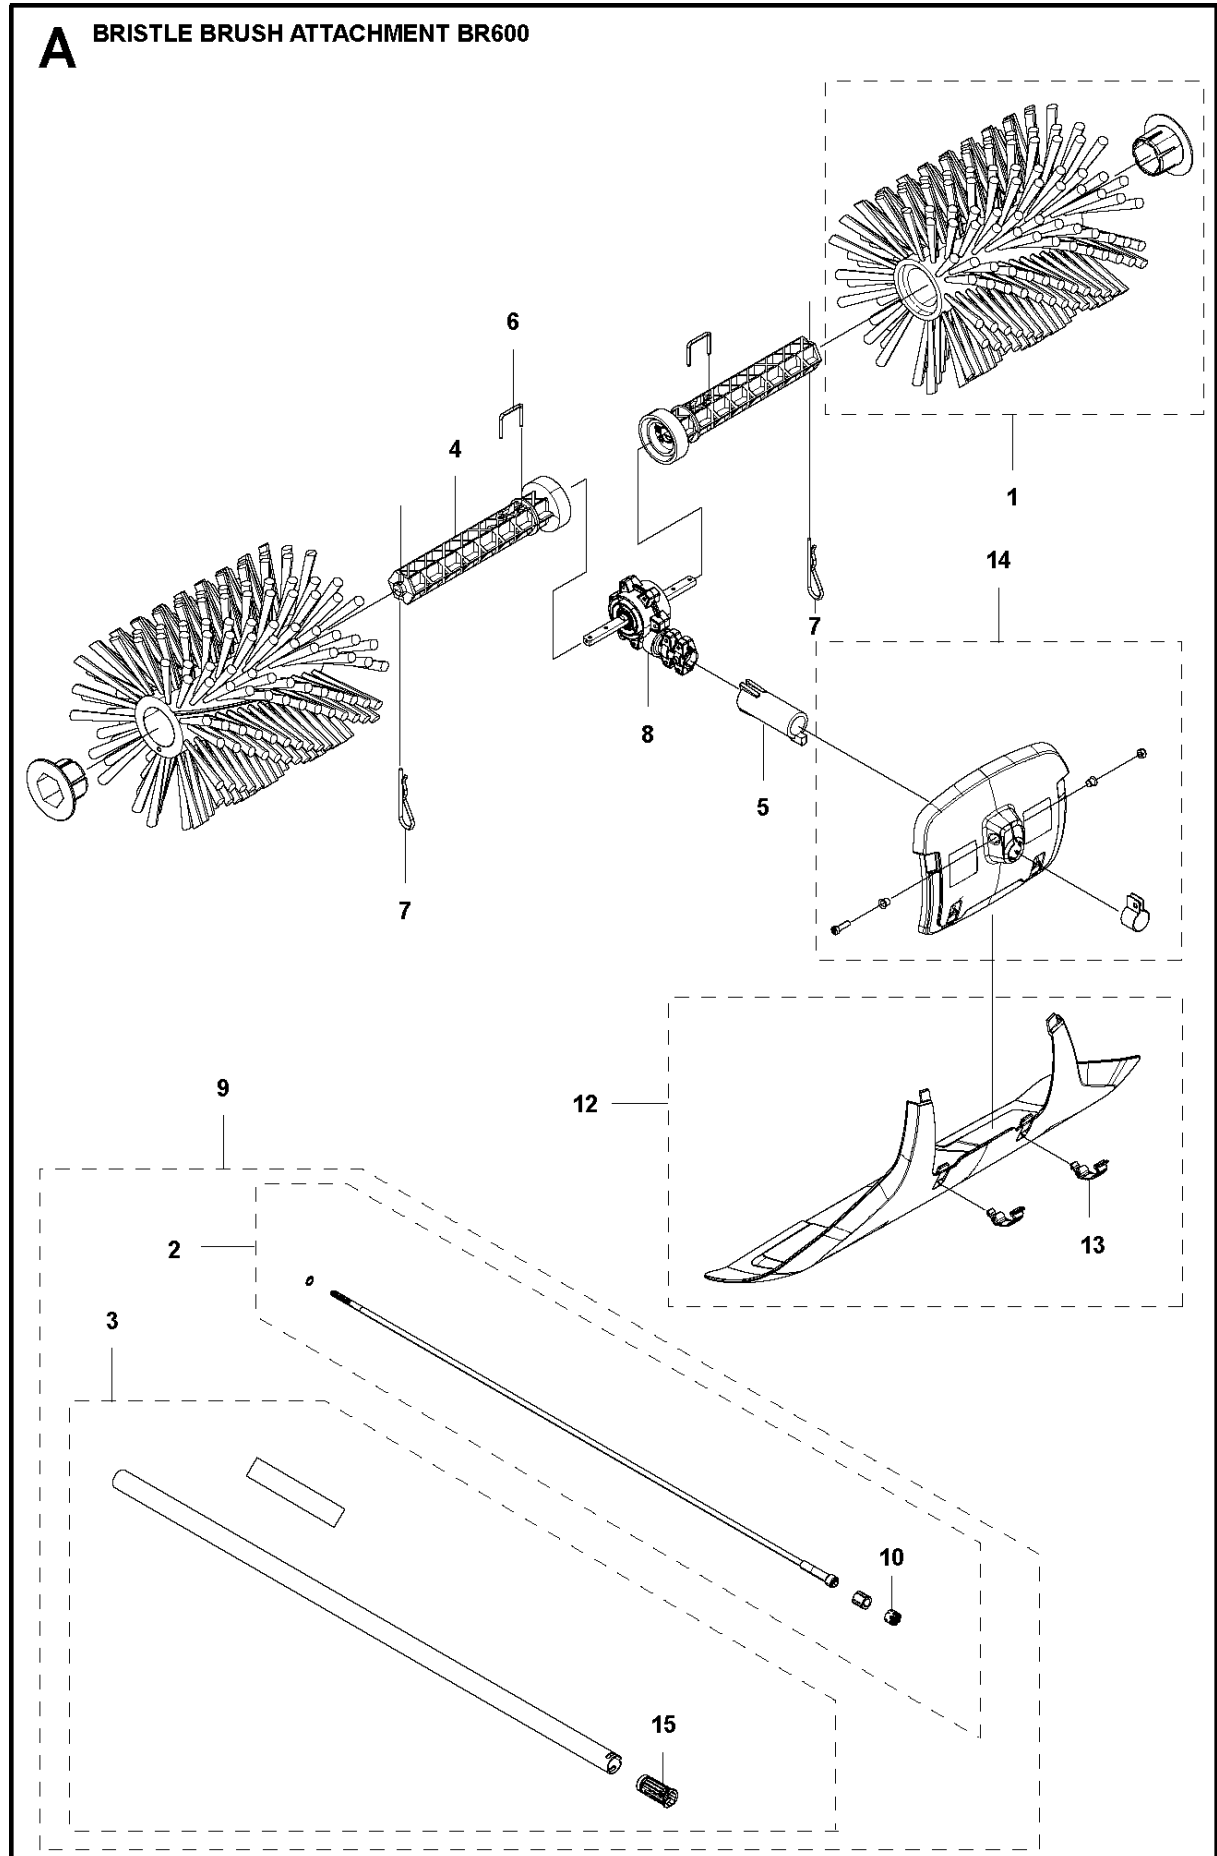

SPARE PARTS LIST

ACCESSORIES AND TOOLS

BRISTLE BRUSH ATTACHMENT BR600
(967296701)

PRODUCT COMPLETE

BRISTLE BRUSH ATTACHMENT BR600 (967296701)

Ref	Part No	Description	Remark	QTY	KIT
1	588 93 65-01	BRUSH		2	
2	587 67 66-02	DRIVE SHAFT ASSY		1	9
3	587 67 59-02	TUBE		1	9
4	577 87 47-01	ADAPTER		2	
5	588 01 65-01	DISTANCE		1	
6	577 87 55-01	RIVET		2	
7	578 43 03-01	LOCKING SPRING		2	
8	577 63 49-01	GEAR ASSY		1	
9	579 26 88-02	TUBE		1	
10	583 93 83-01	CLIP		1	2,9
12	579 70 69-01	COVER		1	
13	503 89 47-02	SNÄPPE		2	12
14	579 70 90-01	COVER		1	
15	579 31 95-01	PLUG		1	3,9