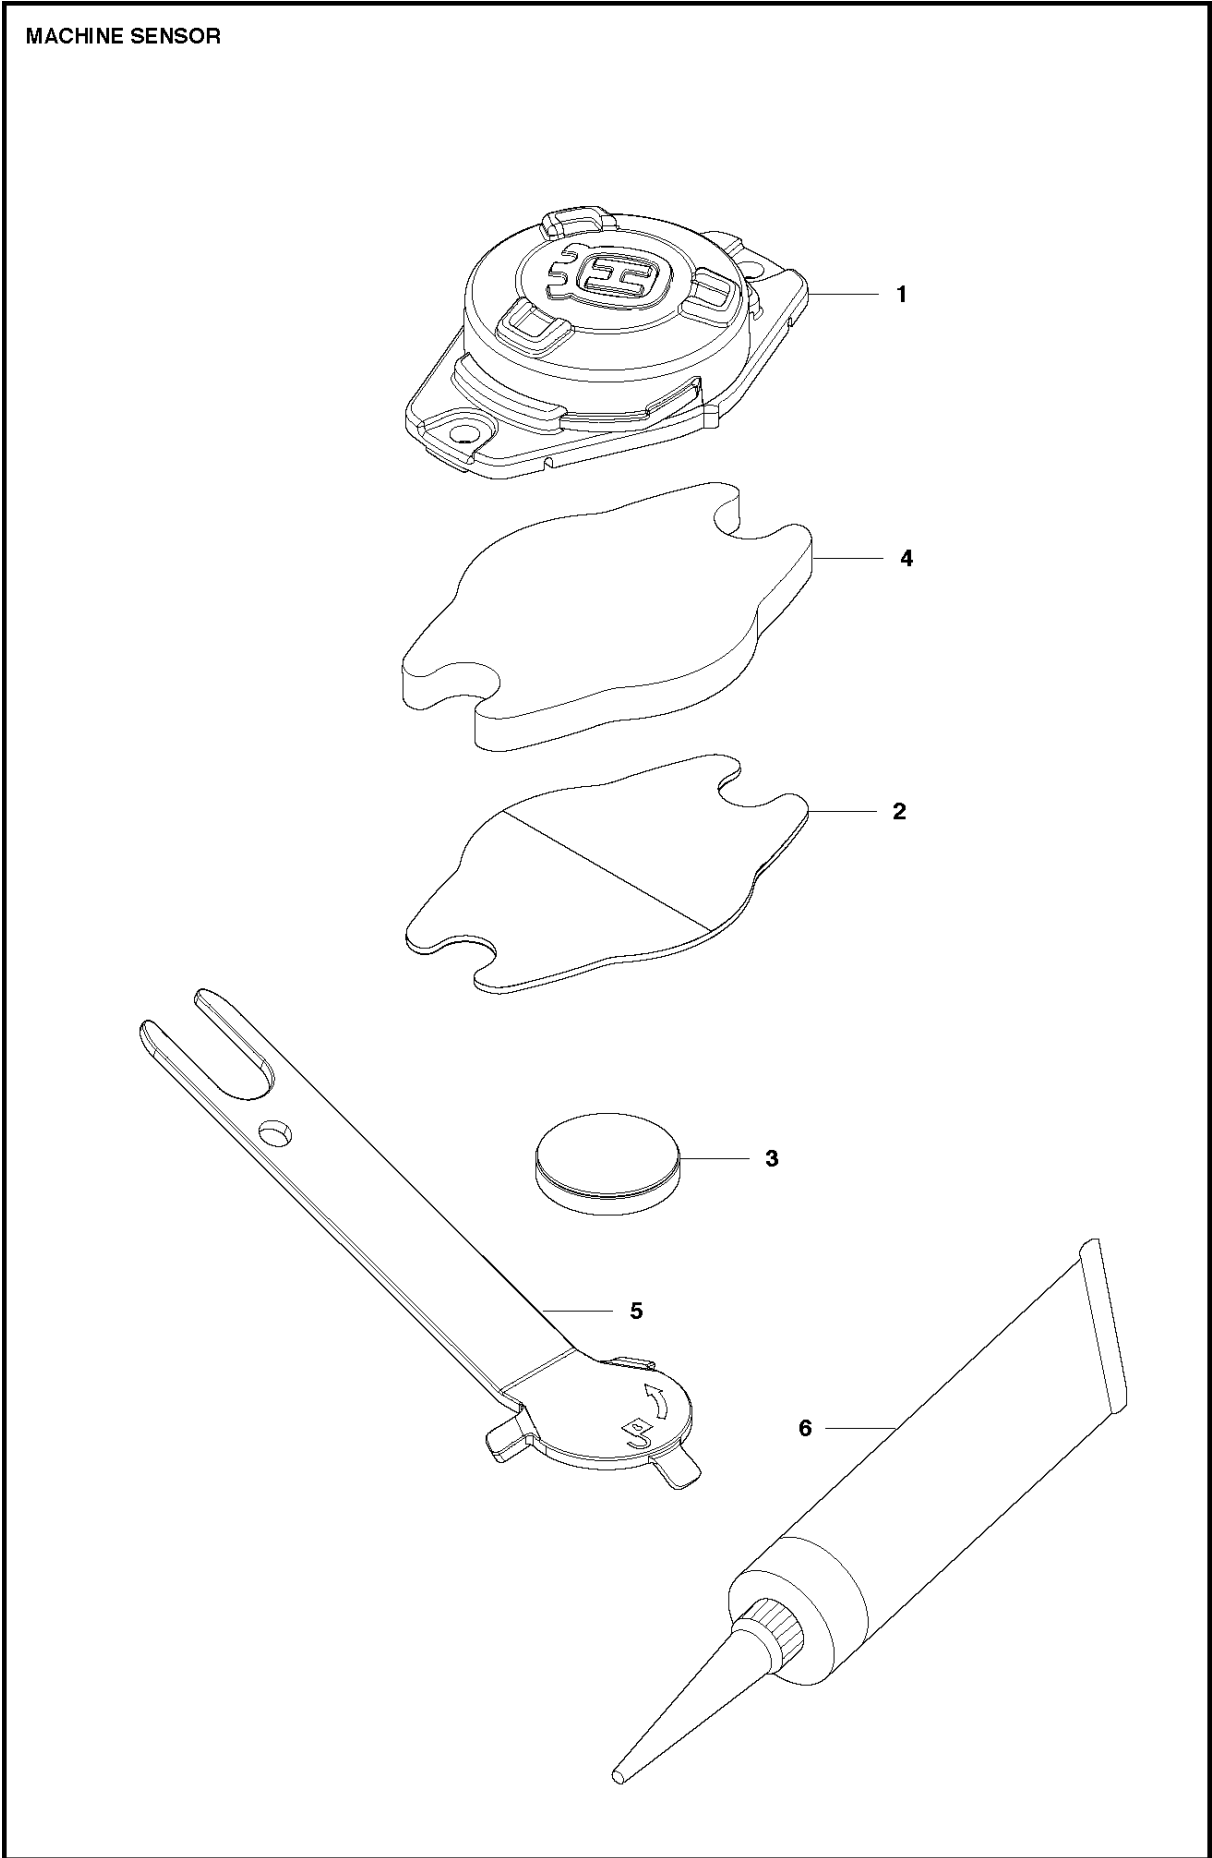

SPARE PARTS LIST

ACCESSORIES AND TOOLS

HFS (HUSQVARNA FLEET SERVICES)

BASE STATION

HFS (HUSQVARNA FLEET SERVICES)

Ref	Part No	Description	Remark	QTY KIT
1	584 91 85-01	DECAL		1
2	584 92 42-01	ADAPTER		1
3	584 91 86-01	CABLE		1
4	584 91 87-01	BRACKET		1
5	584 92 40-01	BASE STATION		1

MACHINE SENSOR

HFS (HUSQVARNA FLEET SERVICES)

Ref	Part No	Description	Remark	QTY KIT
1	580 79 50-01	HOLDER ASSY		1
2	580 78 04-01	TAPE		1
3	586 65 97-01	BATTERY		1
4	581 96 15-01	SLEEVE		1
5	580 66 93-01	KEY		1
6	503 26 72-01	GLUE		1