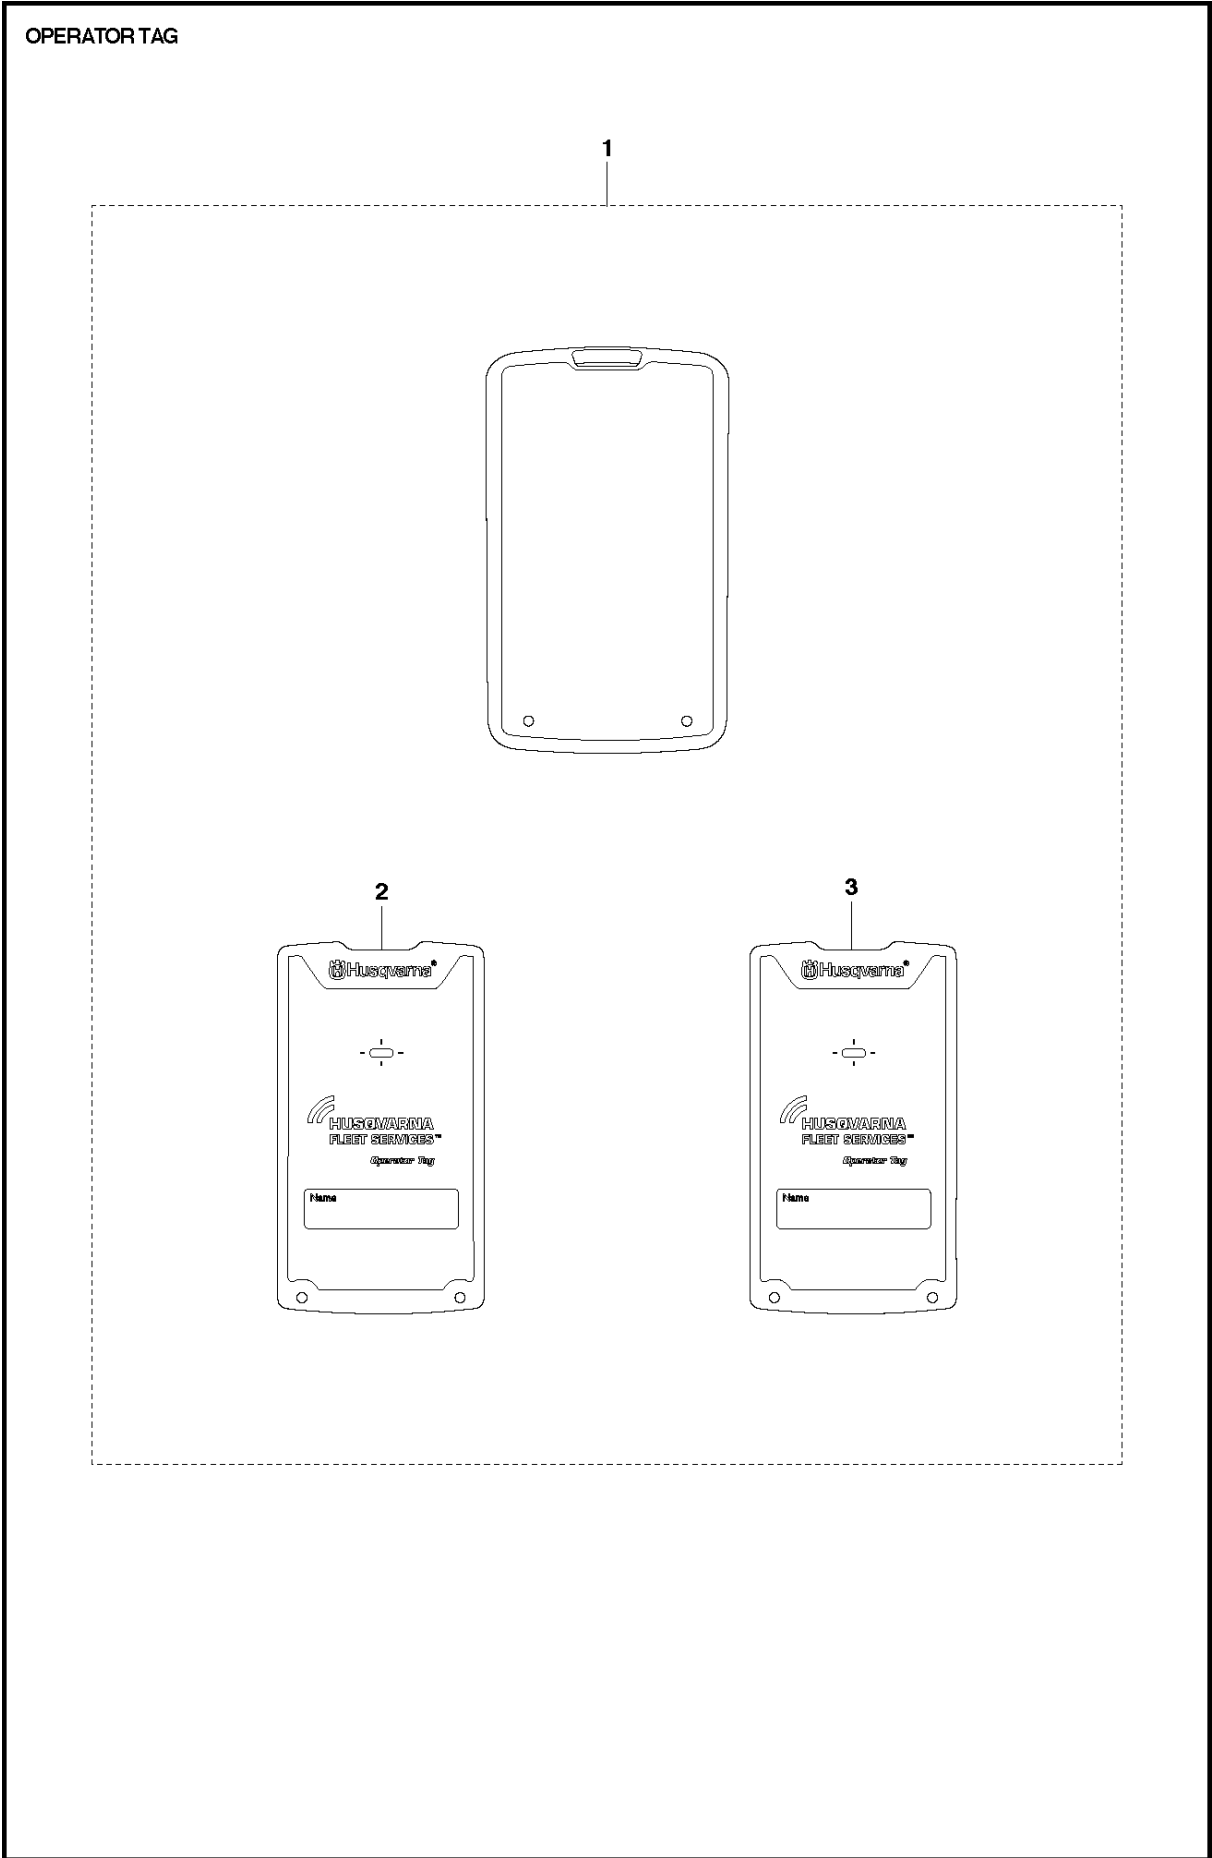

SPARE PARTS LIST

ACCESSORIES AND TOOLS

HFS (HUSQVARNA FLEET SERVICES)

BASE STATION

HFS (HUSQVARNA FLEET SERVICES)

Ref	Part No	Description	Remark	QTY KIT
1	584 91 85-01	DECAL		1
2	584 92 42-01	ADAPTER		1
3	584 91 86-01	CABLE		1
4	584 91 87-01	BRACKET		1
5	584 92 40-01	BASE STATION		1

MACHINE SENSOR

HFS (HUSQVARNA FLEET SERVICES)

Ref	Part No	Description	Remark	QTY KIT
1	580 79 50-01	HOLDER ASSY		1
2	580 78 04-01	TAPE		1
3	586 65 97-01	BATTERY		1
4	581 96 15-01	SLEEVE		1
5	580 66 93-01	KEY		1
6	503 26 72-01	GLUE		1

OPERATOR TAG

HFS (HUSQVARNA FLEET SERVICES)

Ref	Part No	Description	Remark	QTY KIT
1	584 92 43-01	OPERATOR TAG		1
2	584 91 83-01	DECAL		1
3	584 91 83-02	DECAL		1