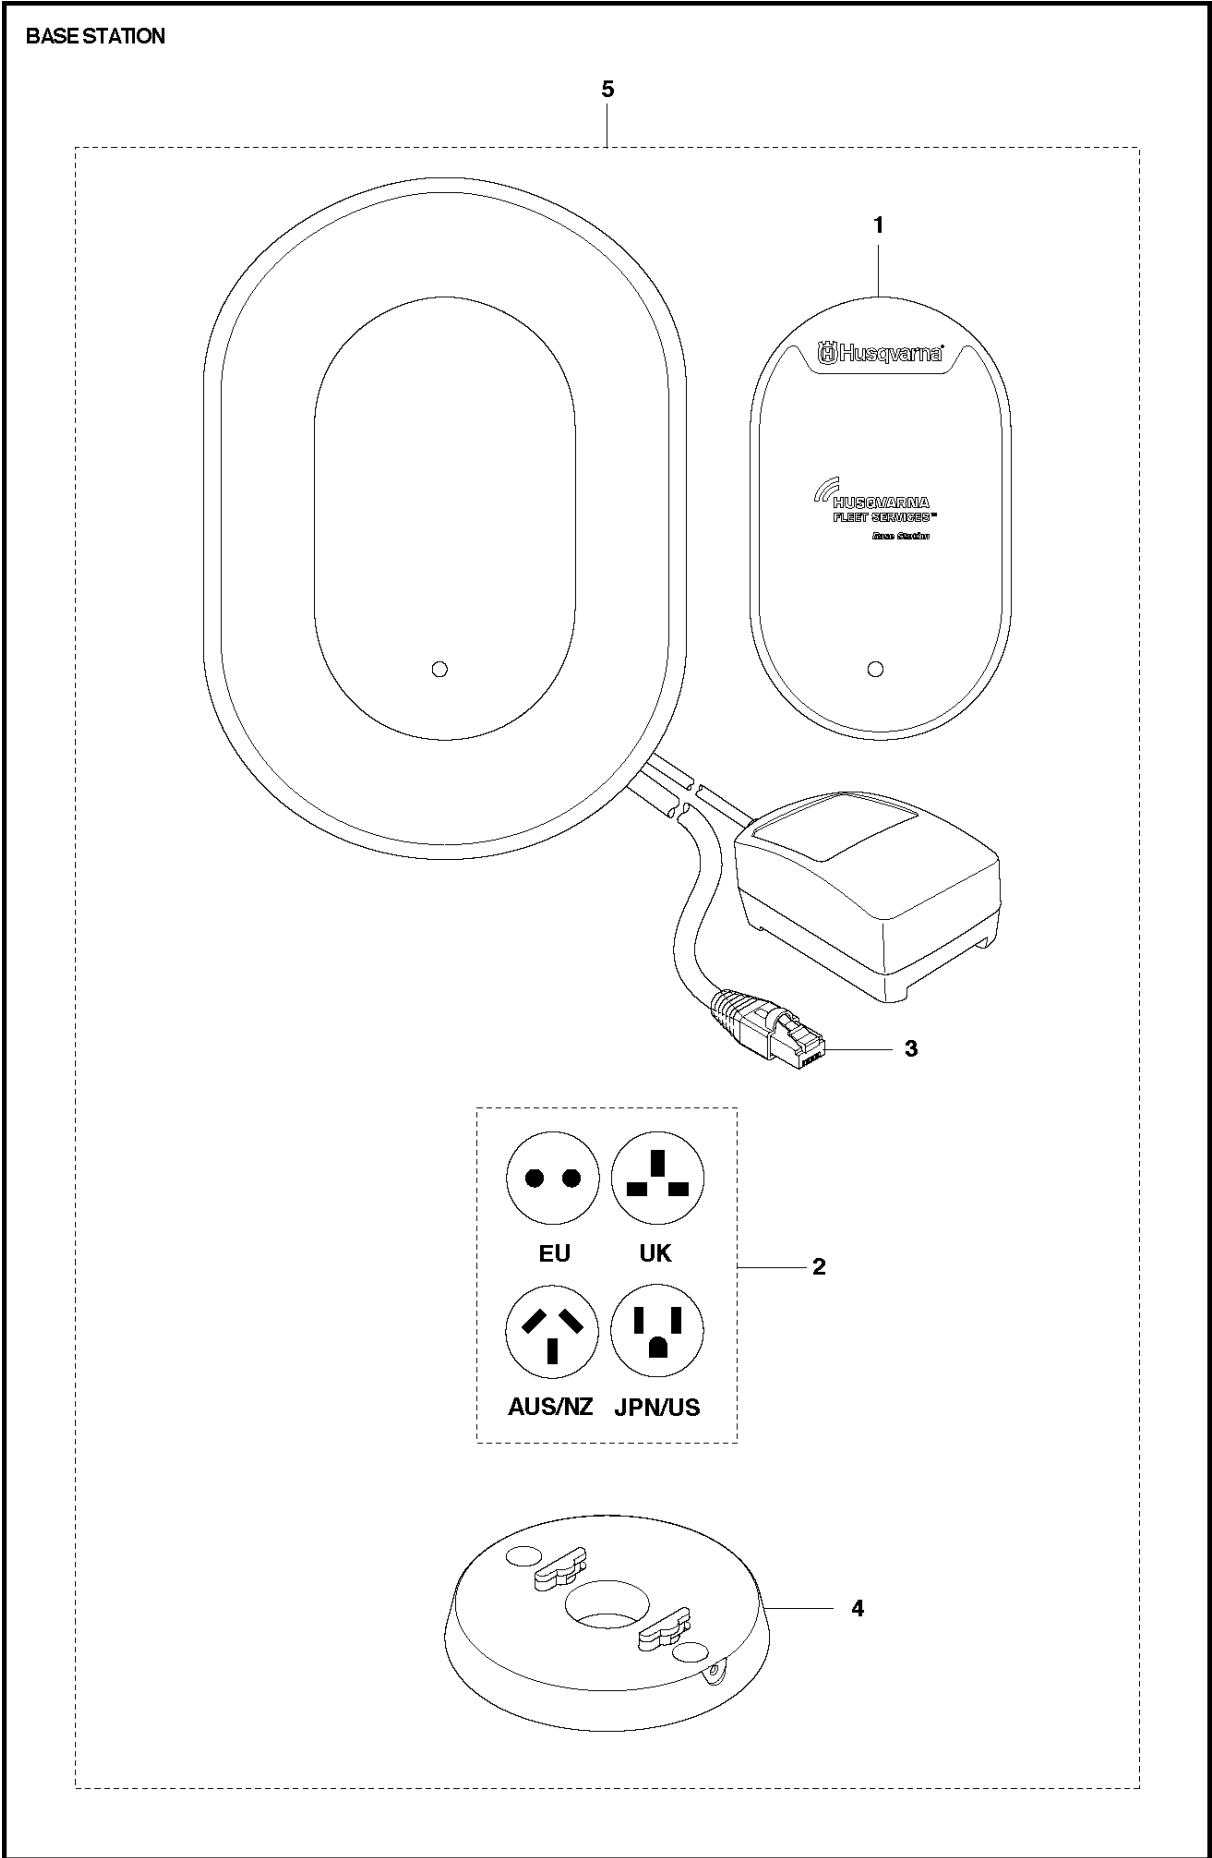

SPARE PARTS LIST

ACCESSORIES AND TOOLS

HFS (HUSQVARNA FLEET SERVICES)

BASE STATION

HFS (HUSQVARNA FLEET SERVICES)

Ref	Part No	Description	Remark	QTY KIT
1	584 91 85-01	DECAL		1
2	584 92 42-01	ADAPTER		1
3	584 91 86-01	CABLE		1
4	584 91 87-01	BRACKET		1
5	584 92 40-01	BASE STATION		1

MACHINE SENSOR

HFS (HUSQVARNA FLEET SERVICES)

Ref	Part No	Description	Remark	QTY KIT
1	580 79 50-01	HOLDER ASSY		1
2	580 78 04-01	TAPE		1
3	586 65 97-01	BATTERY		1
4	581 96 15-01	SLEEVE		1
5	580 66 93-01	KEY		1
6	503 26 72-01	GLUE		1