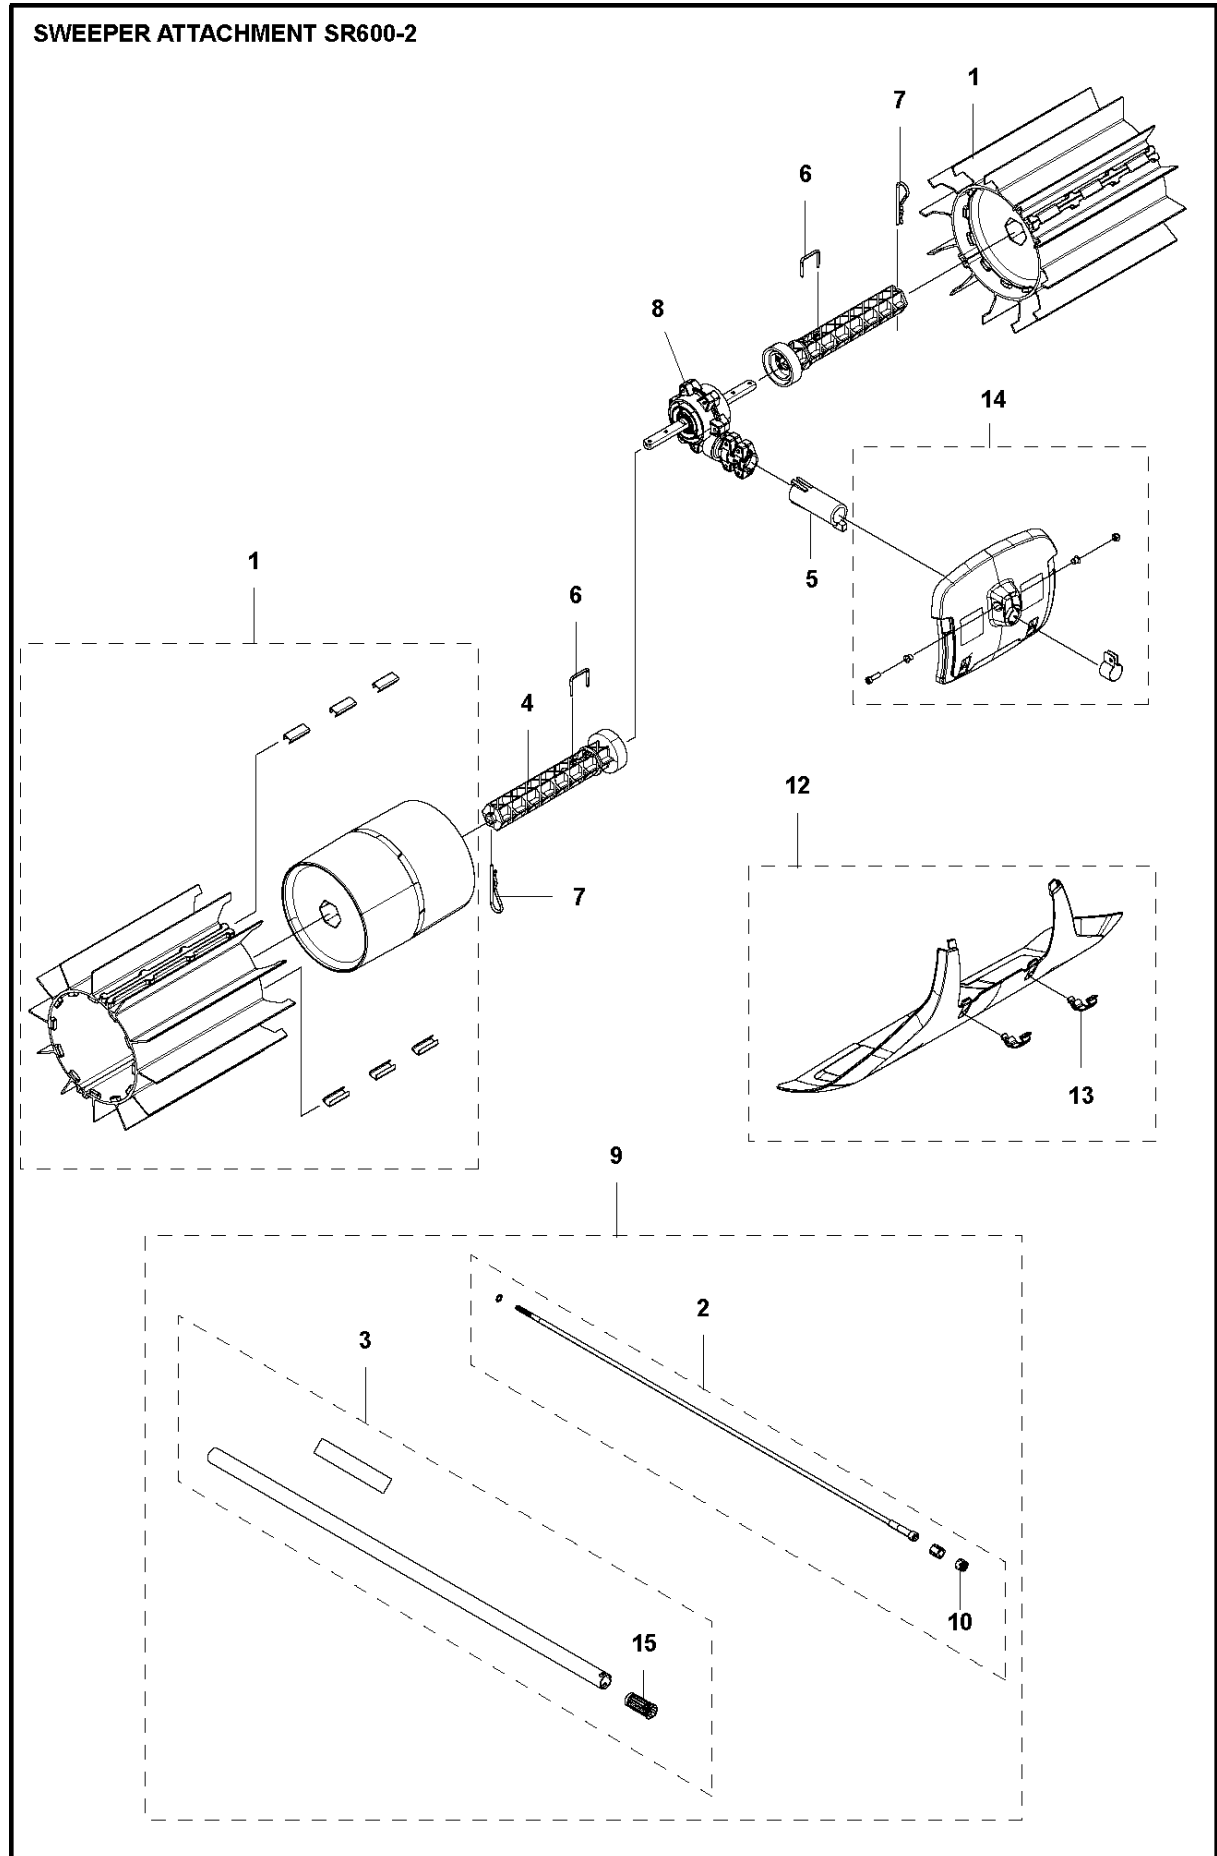

SPARE PARTS LIST

ACCESSORIES AND TOOLS

SWEEPER ATTACHMENT SR600

PRODUCT COMPLETE

SWEEPER ATTACHMENT SR600

Ref	Part No	Description	Remark	QTY	KIT
1	577 99 79-01	SWEEPER		2	
2	587 67 66-02	DRIVE SHAFT ASSY		1	9
3	587 67 59-02	TUBE		1	9
4	577 87 47-01	ADAPTER		2	
5	588 01 65-01	DISTANCE		1	
6	577 87 55-01	RIVET		2	
7	578 43 03-01	LOCKING SPRING		2	
8	577 63 49-01	GEAR ASSY		1	
9	579 26 88-02	TUBE		1	
10	583 93 83-01	CLIP		1	2,9
12	579 70 69-01	COVER		1	
13	503 89 47-02	SNAP		2	12
14	579 70 90-01	COVER		1	
15	579 31 95-01	PLUG		1	3,9