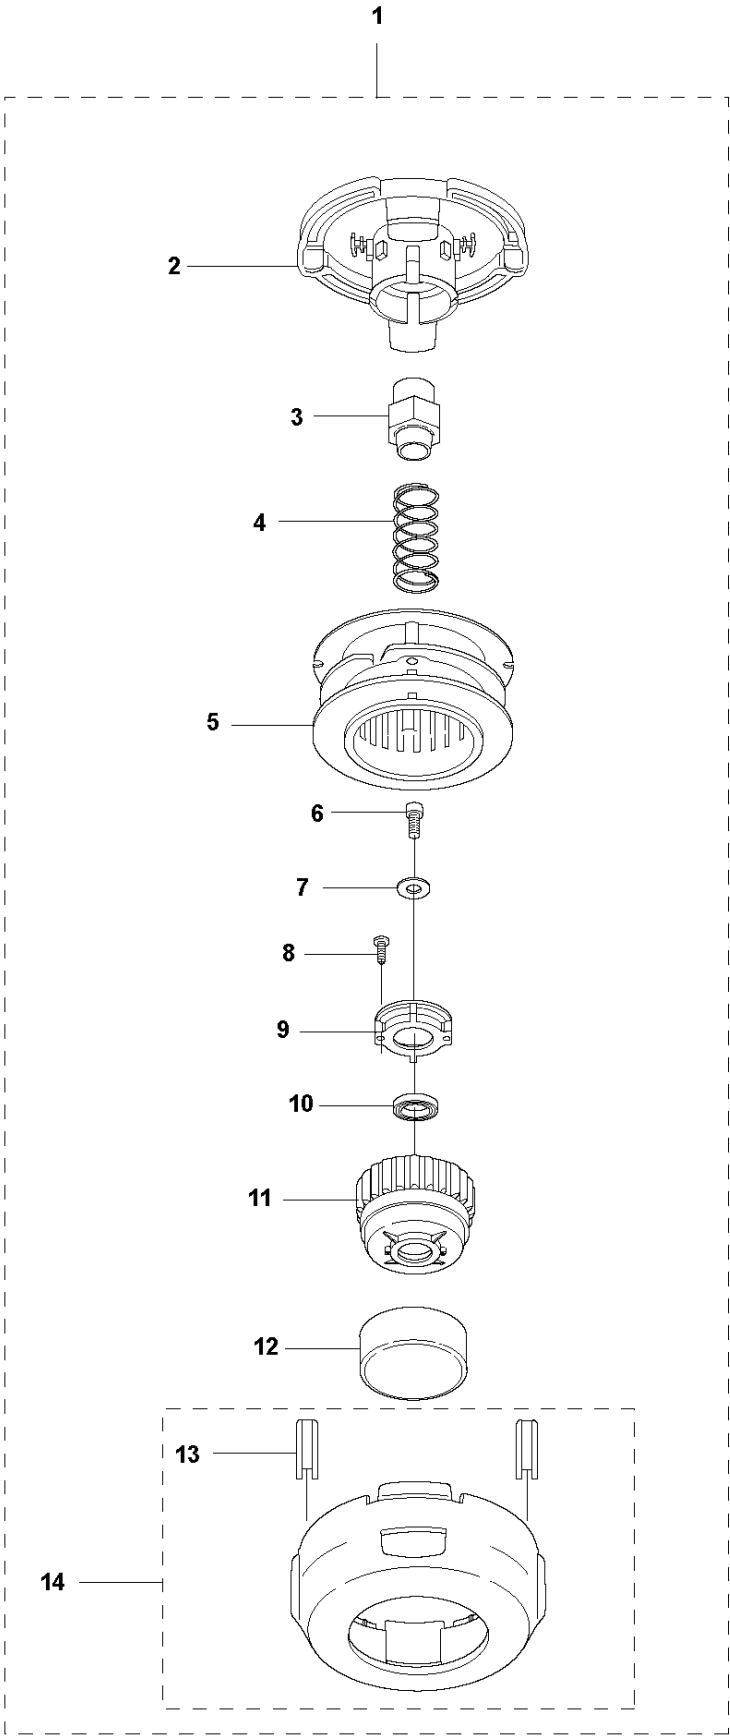

# SPARE PARTS LIST

ACCESSORIES AND TOOLS

T35X, 578446501, 578446601

**A** TRIMMER HEAD  
T35X

## TRIMMER HEAD

T35X, 578446501, 578446601

Ref	Part No	Description	Remark	QTY KIT	
1	581 93 50-01	TRIMMER HEAD	M10. Not for sale - order no 578 44 65-01	1	
1	581 93 50-02	TRIMMER HEAD	M12. Not for sale - order no 578 44 66-01	1	
2	537 18 55-01	HOUSING		1	1
3	544 45 54-01	ADAPTER	M10	1	1
3	544 45 54-02	ADAPTER	M12	1	1
4	537 27 19-01	SPRING		1	1
5	537 18 57-02	REEL		1	1
6	537 32 99-01	SCREW		1	1
7	537 33 00-01	WASHER		1	1
8	725 52 22-55	SCREW IHSCM		2	1
9	537 27 51-01	BEARING CAGE		1	1
10	503 25 26-01	BALL BEARING		1	1
11	544 45 50-01	KNOB		1	1
12	544 45 53-01	KNOB		1	1
13	501 33 04-01	GROMMET		2	1,14
14	544 04 44-02	LID		1	1