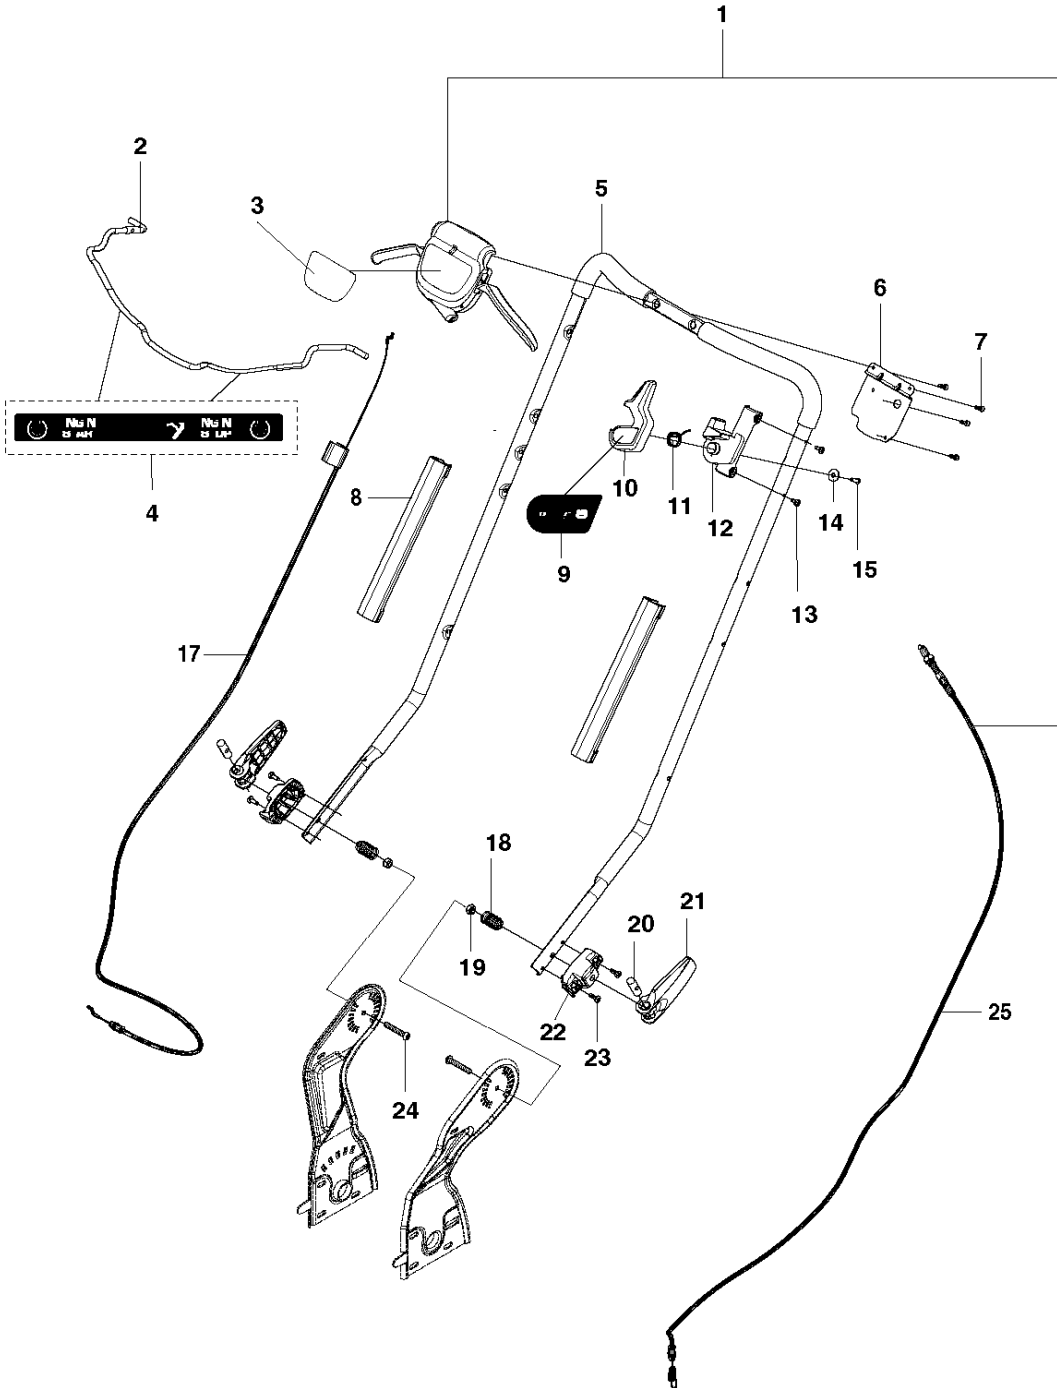

B ALPHA LC348 VI
HANDLE

HANDLE

LC348 VI Classic, 967605101, 2016

Ref	Part No	Description	Remark	QTY	KIT
1	584 86 14-01	CONTROL		1	
2	584 44 25-04	BAIL		1	
3	584 82 49-01	LABEL		1	
4	587 24 07-01	DECAL		2	
5	584 86 00-03	HANDLE ASSY		1	
6	577 70 14-01	BRACKET		1	
7	574 39 14-01	SCREW ITPANT		6	
8	584 21 12-01	CABLE HOLDER		2	
9	587 26 07-02	DECAL		1	
10	585 05 43-02	CONTROL LEVER		1	
11	585 05 44-01	TORSION SPRING		1	
12	585 05 44-02	TORSION SPRING		1	
13	502 43 52-01	SCREW ITPANTT		2	
14	734 11 54-41	WASHER		1	
15	574 39 14-01	SCREW ITPANT		1	
17	585 40 20-11	CABLE		1	
18	504 63 81-01	SPRING		2	
19	732 21 18-01	LOCK NUT		2	
20	505 53 11-01	PEN		2	
21	504 13 83-01	LEVER		2	
22	580 77 62-01	ADJUSTMENT DISC		2	
23	502 43 52-03	SCREW ITPANTT		2	
24	505 52 46-01	SCREW ITPANTT		2	
25	577 27 66-02	CABLE		1	1