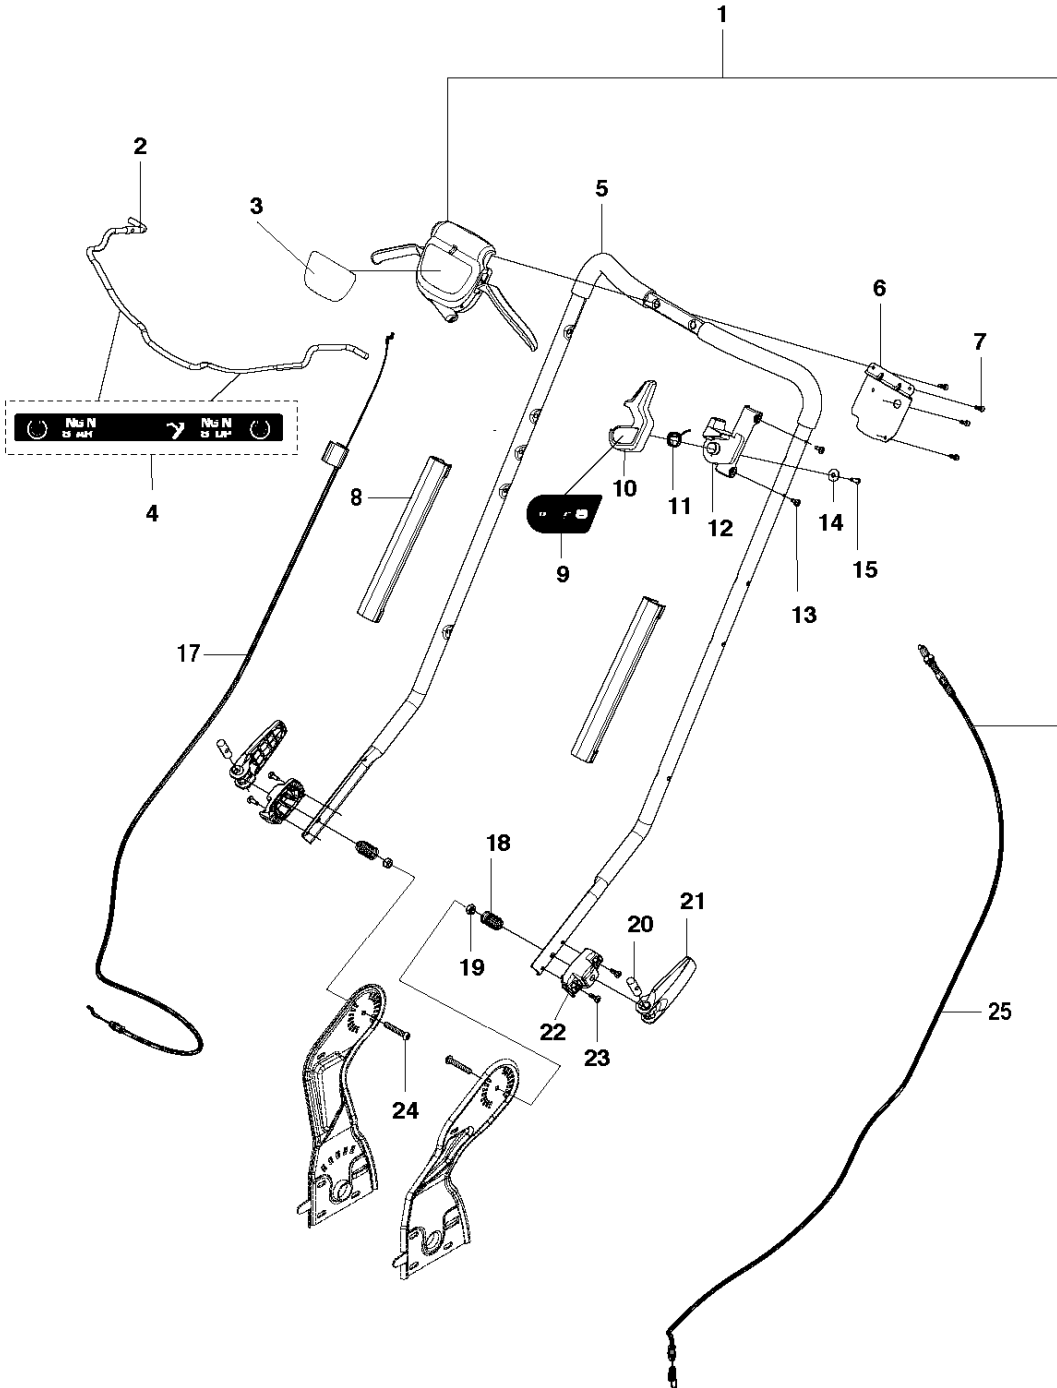

B ALPHA LC353 VI
HANDLE

HANDLE

LC353 VI Classic, 967605301, 2016

Ref	Part No	Description	Remark	QTY	KIT
1	584 86 14-01	CONTROL		1	
2	584 44 25-04	BAIL		1	
3	584 82 49-01	LABEL		1	
4	587 24 07-01	DECAL		2	
5	584 86 00-03	HANDLE ASSY		1	
6	577 70 14-01	BRACKET		1	
7	574 39 14-01	SCREW ITPANT		6	
8	584 21 12-01	CABLE HOLDER		2	
9	587 26 07-02	DECAL		1	
10	585 05 43-02	CONTROL LEVER		1	
11	585 05 44-01	TORSION SPRING		1	
12	585 05 44-02	TORSION SPRING		1	
13	502 43 52-01	SCREW ITPANTT		2	
14	734 11 54-41	WASHER		1	
15	574 39 14-01	SCREW ITPANT		1	
17	585 40 20-11	CABLE		1	
18	504 63 81-01	SPRING		2	
19	732 21 18-01	LOCK NUT		2	
20	505 53 11-01	PEN		2	
21	504 13 83-01	LEVER		2	
22	580 77 62-01	ADJUSTMENT DISC		2	
23	502 43 52-03	SCREW ITPANTT		2	
24	505 52 46-01	SCREW ITPANTT		2	
25	577 27 66-02	CABLE		1	1