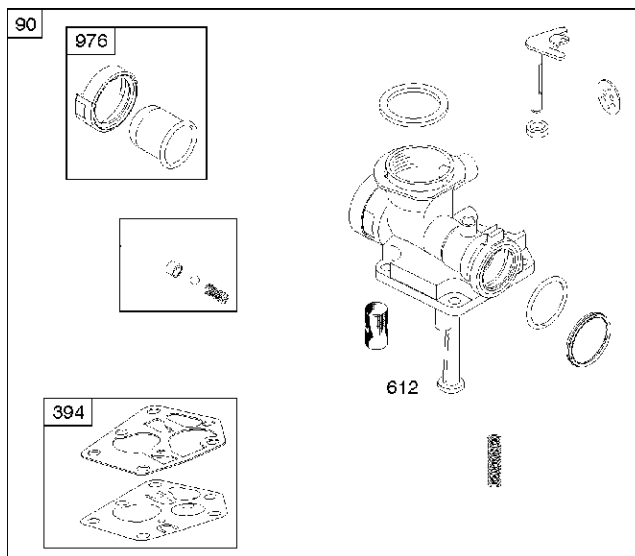

# SPARE PARTS LIST

ENGINES & TRANSMISSIONS

BRIGGS & STRATTON ENGINES,  
09T5020134H1, 2017-01

## Carburetor &amp; Air filter

BRIGGS &amp; STRATTON ENGINES, 09T5020134H1, 2017-01

Ref	Part No	Description	Remark	QTY KIT
90	585 61 64-01	CARBURETTOR	795477	1
300	582 31 08-03	MUFFLER	692307	1
394	585 61 51-01	DIAPHRAGM	795083	1
535	585 61 49-01	AIR FILTER	698369	1
612	589 66 98-96	TUBE	496046S	1
957	585 61 52-01	CAP	497929S	1
976	582 31 08-54	PURGE	694394	1
N/A	589 66 98-16	AIR FILTER	Foam, Workshop package, 4216	6
N/A	589 66 98-11	PURGE	Workshop package, 4178	5
N/A	589 66 98-94	SERVICE KIT	Tune up kit, Workshop package, 992230	1

Cover

BRIGGS & STRATTON ENGINES, 09T5020134H1, 2017-01

Ref	Part No	Description	Remark	QTY KIT
333A	585 61 68-01	ARMATURE	591420	1
362	585 39 09-01	SPARK PLUG CAP	793351	1
635	582 31 35-85	SPARK PLUG CAP	66538S	1
851	584 96 04-01	SPARK PLUG CAP	493880S	1
851A	585 24 24-01	SPARK PLUG CAP	692424	1

## Crankshaft

BRIGGS &amp; STRATTON ENGINES, 09T5020134H1, 2017-01

Ref	Part No	Description	Remark	QTY KIT
16	585 61 56-01	CRANKSHAFT	796211	1
24	582 28 90-90	WOODRUFF KEY	222698S	1
25	585 61 66-01	PISTON	795691	1
29	585 61 67-01	CONNECTING ROD	699655	1
46	585 61 69-01	CAMSHAFT	691998	1
358	585 61 59-01	GASKET KIT	590777	1
1095	585 61 58-01	GASKET KIT	498526	1
N/A	589 66 98-07	KEY	Flywheel, Workshop package, 4144	50