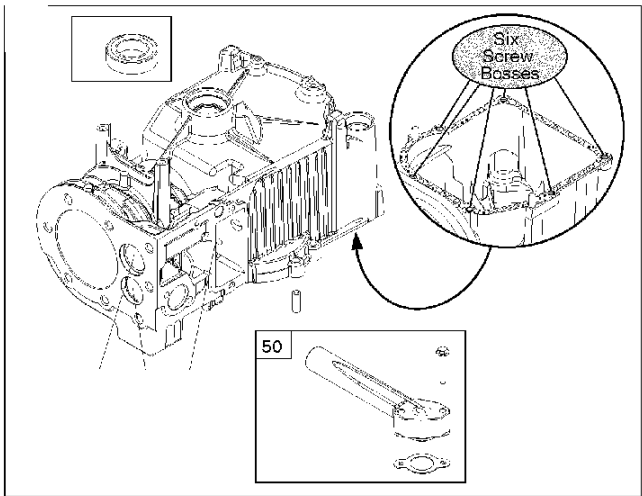

## Crankshaft

BRIGGS &amp; STRATTON ENGINES, 09T5020134H1, 2017-01

Ref	Part No	Description	Remark	QTY KIT
16	585 61 56-01	CRANKSHAFT	796211	1
24	582 28 90-90	WOODRUFF KEY	222698S	1
25	585 61 66-01	PISTON	795691	1
29	585 61 67-01	CONNECTING ROD	699655	1
46	585 61 69-01	CAMSHAFT	691998	1
358	585 61 59-01	GASKET KIT	590777	1
1095	585 61 58-01	GASKET KIT	498526	1
N/A	589 66 98-07	KEY	Flywheel, Workshop package, 4144	50

**WARNING LABEL**

**REQUIRED** when replacing parts with warning labels affixed.

**WARNING LABEL**

**REQUIRED** when replacing parts with warning labels affixed.

**OPERATOR'S MANUAL**

**REPAIR MANUAL**

**EMISSIONS LABEL**

## Cylinder

BRIGGS &amp; STRATTON ENGINES, 09T5020134H1, 2017-01

Ref	Part No	Description	Remark	QTY KIT
50	525 26 67-01	INLET PIPE ASSY	699644	1
337	582 31 23-71	SPARK PLUG CAP	796112S	1
362	585 39 09-01	SPARK PLUG CAP	793351	1
635	582 31 35-85	SPARK PLUG CAP	66538S	1
N/A	589 66 98-12	KEY	Flywheel, Workshop package, 4181	10

Starter

BRIGGS & STRATTON ENGINES, 09T5020134H1, 2017-01

Ref	Part No	Description	Remark	QTY KIT
60	585 61 53-01	GRIP	691915	1
459	582 31 05-24	GRIPPER	281505S	1
608	585 61 55-01	ROPE	499706	1
1210	585 61 54-01	PULLEY	499901	1
1211	585 61 54-01	PULLEY	499901	1
N/A	589 66 98-14	RATCHET	Workshop package, 4204	10