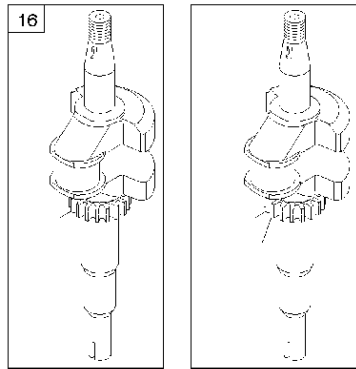

## Carburetor &amp; Air filter

BRIGGS &amp; STRATTON ENGINES, 09T5020134H1, 2017-01

Ref	Part No	Description	Remark	QTY KIT
90	585 61 64-01	CARBURETTOR	795477	1
300	582 31 08-03	MUFFLER	692307	1
394	585 61 51-01	DIAPHRAGM	795083	1
535	585 61 49-01	AIR FILTER	698369	1
612	589 66 98-96	TUBE	496046S	1
957	585 61 52-01	CAP	497929S	1
976	582 31 08-54	PURGE	694394	1
N/A	589 66 98-16	AIR FILTER	Foam, Workshop package, 4216	6
N/A	589 66 98-11	PURGE	Workshop package, 4178	5
N/A	589 66 98-94	SERVICE KIT	Tune up kit, Workshop package, 992230	1

Cover

BRIGGS & STRATTON ENGINES, 09T5020134H1, 2017-01

Ref	Part No	Description	Remark	QTY KIT
333A	585 61 68-01	ARMATURE	591420	1
362	585 39 09-01	SPARK PLUG CAP	793351	1
635	582 31 35-85	SPARK PLUG CAP	66538S	1
851	584 96 04-01	SPARK PLUG CAP	493880S	1
851A	585 24 24-01	SPARK PLUG CAP	692424	1

## Crankshaft

BRIGGS &amp; STRATTON ENGINES, 09T5020134H1, 2017-01

Ref	Part No	Description	Remark	QTY KIT
16	585 61 56-01	CRANKSHAFT	796211	1
24	582 28 90-90	WOODRUFF KEY	222698S	1
25	585 61 66-01	PISTON	795691	1
29	585 61 67-01	CONNECTING ROD	699655	1
46	585 61 69-01	CAMSHAFT	691998	1
358	585 61 59-01	GASKET KIT	590777	1
1095	585 61 58-01	GASKET KIT	498526	1
N/A	589 66 98-07	KEY	Flywheel, Workshop package, 4144	50

## Cylinder

BRIGGS &amp; STRATTON ENGINES, 09T5020134H1, 2017-01

Ref	Part No	Description	Remark	QTY KIT
50	525 26 67-01	INLET PIPE ASSY	699644	1
337	582 31 23-71	SPARK PLUG CAP	796112S	1
362	585 39 09-01	SPARK PLUG CAP	793351	1
635	582 31 35-85	SPARK PLUG CAP	66538S	1
N/A	589 66 98-12	KEY	Flywheel, Workshop package, 4181	10