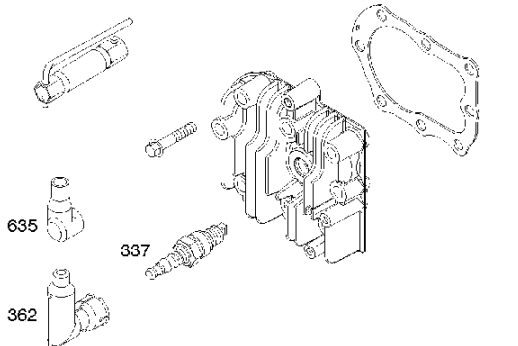

## Crankshaft

BRIGGS &amp; STRATTON ENGINES, 09T5020134H1, 2017-01

Ref	Part No	Description	Remark	QTY KIT
16	585 61 56-01	CRANKSHAFT	796211	1
24	582 28 90-90	WOODRUFF KEY	222698S	1
25	585 61 66-01	PISTON	795691	1
29	585 61 67-01	CONNECTING ROD	699655	1
46	585 61 69-01	CAMSHAFT	691998	1
358	585 61 59-01	GASKET KIT	590777	1
1095	585 61 58-01	GASKET KIT	498526	1
N/A	589 66 98-07	KEY	Flywheel, Workshop package, 4144	50

**WARNING LABEL**

**REQUIRED** when replacing parts with warning labels affixed.

**WARNING LABEL**

**REQUIRED** when replacing parts with warning labels affixed.

**OPERATOR'S MANUAL**

**REPAIR MANUAL**

**EMISSIONS LABEL**

## Cylinder

BRIGGS &amp; STRATTON ENGINES, 09T5020134H1, 2017-01

Ref	Part No	Description	Remark	QTY KIT
50	525 26 67-01	INLET PIPE ASSY	699644	1
337	582 31 23-71	SPARK PLUG CAP	796112S	1
362	585 39 09-01	SPARK PLUG CAP	793351	1
635	582 31 35-85	SPARK PLUG CAP	66538S	1
N/A	589 66 98-12	KEY	Flywheel, Workshop package, 4181	10

Starter

BRIGGS & STRATTON ENGINES, 09T5020134H1, 2017-01

Ref	Part No	Description	Remark	QTY KIT
60	585 61 53-01	GRIP	691915	1
459	582 31 05-24	GRIPPER	281505S	1
608	585 61 55-01	ROPE	499706	1
1210	585 61 54-01	PULLEY	499901	1
1211	585 61 54-01	PULLEY	499901	1
N/A	589 66 98-14	RATCHET	Workshop package, 4204	10