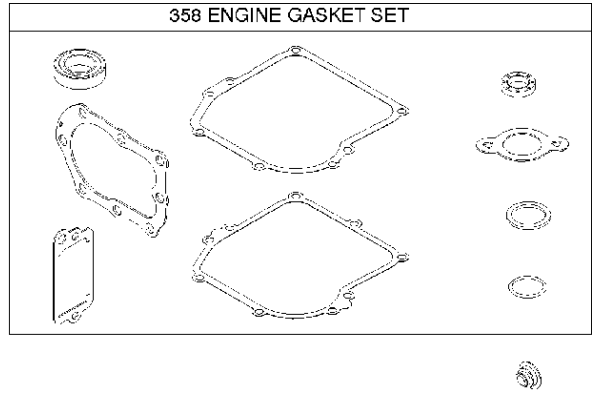

# SPARE PARTS LIST

ENGINES & TRANSMISSIONS

BRIGGS & STRATTON ENGINES,  
09T5020134H1, 2017-01

## Carburetor &amp; Air filter

BRIGGS &amp; STRATTON ENGINES, 09T5020134H1, 2017-01

Ref	Part No	Description	Remark	QTY KIT
90	585 61 64-01	CARBURETTOR	795477	1
300	582 31 08-03	MUFFLER	692307	1
394	585 61 51-01	DIAPHRAGM	795083	1
535	585 61 49-01	AIR FILTER	698369	1
612	589 66 98-96	TUBE	496046S	1
957	585 61 52-01	CAP	497929S	1
976	582 31 08-54	PURGE	694394	1
N/A	589 66 98-16	AIR FILTER	Foam, Workshop package, 4216	6
N/A	589 66 98-11	PURGE	Workshop package, 4178	5
N/A	589 66 98-94	SERVICE KIT	Tune up kit, Workshop package, 992230	1

Cover

BRIGGS & STRATTON ENGINES, 09T5020134H1, 2017-01

Ref	Part No	Description	Remark	QTY KIT
333A	585 61 68-01	ARMATURE	591420	1
362	585 39 09-01	SPARK PLUG CAP	793351	1
635	582 31 35-85	SPARK PLUG CAP	66538S	1
851	584 96 04-01	SPARK PLUG CAP	493880S	1
851A	585 24 24-01	SPARK PLUG CAP	692424	1

## Crankshaft

BRIGGS &amp; STRATTON ENGINES, 09T5020134H1, 2017-01

Ref	Part No	Description	Remark	QTY KIT
16	585 61 56-01	CRANKSHAFT	796211	1
24	582 28 90-90	WOODRUFF KEY	222698S	1
25	585 61 66-01	PISTON	795691	1
29	585 61 67-01	CONNECTING ROD	699655	1
46	585 61 69-01	CAMSHAFT	691998	1
358	585 61 59-01	GASKET KIT	590777	1
1095	585 61 58-01	GASKET KIT	498526	1
N/A	589 66 98-07	KEY	Flywheel, Workshop package, 4144	50