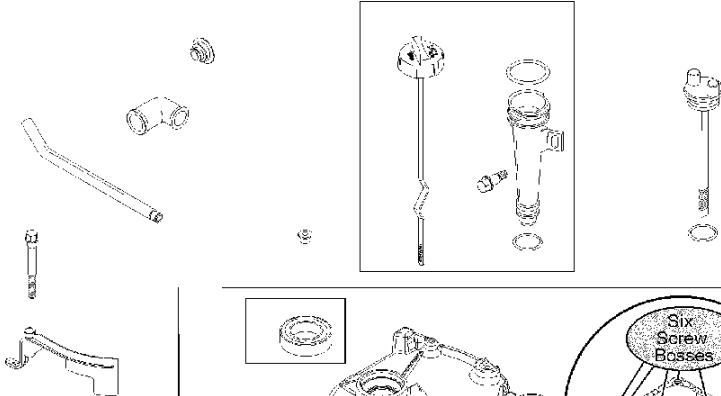

## Crankshaft

BRIGGS &amp; STRATTON ENGINES, 09T5020134H1, 2017-01

Ref	Part No	Description	Remark	QTY KIT
16	585 61 56-01	CRANKSHAFT	796211	1
24	582 28 90-90	WOODRUFF KEY	222698S	1
25	585 61 66-01	PISTON	795691	1
29	585 61 67-01	CONNECTING ROD	699655	1
46	585 61 69-01	CAMSHAFT	691998	1
358	585 61 59-01	GASKET KIT	590777	1
1095	585 61 58-01	GASKET KIT	498526	1
N/A	589 66 98-07	KEY	Flywheel, Workshop package, 4144	50

**WARNING LABEL**

**REQUIRED** when replacing parts with warning labels affixed.

**WARNING LABEL**

**REQUIRED** when replacing parts with warning labels affixed.

**OPERATOR'S MANUAL**

**REPAIR MANUAL**

**EMISSIONS LABEL**

## Cylinder

BRIGGS &amp; STRATTON ENGINES, 09T5020134H1, 2017-01

Ref	Part No	Description	Remark	QTY KIT
50	525 26 67-01	INLET PIPE ASSY	699644	1
337	582 31 23-71	SPARK PLUG CAP	796112S	1
362	585 39 09-01	SPARK PLUG CAP	793351	1
635	582 31 35-85	SPARK PLUG CAP	66538S	1
N/A	589 66 98-12	KEY	Flywheel, Workshop package, 4181	10

Starter

BRIGGS & STRATTON ENGINES, 09T5020134H1, 2017-01

Ref	Part No	Description	Remark	QTY KIT
60	585 61 53-01	GRIP	691915	1
459	582 31 05-24	GRIPPER	281505S	1
608	585 61 55-01	ROPE	499706	1
1210	585 61 54-01	PULLEY	499901	1
1211	585 61 54-01	PULLEY	499901	1
N/A	589 66 98-14	RATCHET	Workshop package, 4204	10