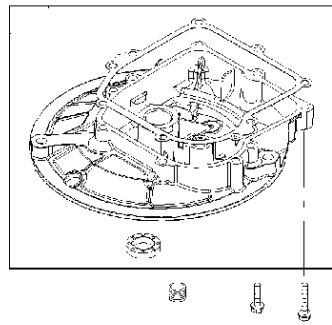

## Carburetor &amp; Air filter

BRIGGS &amp; STRATTON ENGINES, 09T5020134H1, 2017-01

Ref	Part No	Description	Remark	QTY KIT
90	585 61 64-01	CARBURETTOR	795477	1
300	582 31 08-03	MUFFLER	692307	1
394	585 61 51-01	DIAPHRAGM	795083	1
535	585 61 49-01	AIR FILTER	698369	1
612	589 66 98-96	TUBE	496046S	1
957	585 61 52-01	CAP	497929S	1
976	582 31 08-54	PURGE	694394	1
N/A	589 66 98-16	AIR FILTER	Foam, Workshop package, 4216	6
N/A	589 66 98-11	PURGE	Workshop package, 4178	5
N/A	589 66 98-94	SERVICE KIT	Tune up kit, Workshop package, 992230	1

Cover

BRIGGS & STRATTON ENGINES, 09T5020134H1, 2017-01

Ref	Part No	Description	Remark	QTY KIT
333A	585 61 68-01	ARMATURE	591420	1
362	585 39 09-01	SPARK PLUG CAP	793351	1
635	582 31 35-85	SPARK PLUG CAP	66538S	1
851	584 96 04-01	SPARK PLUG CAP	493880S	1
851A	585 24 24-01	SPARK PLUG CAP	692424	1

## Crankshaft

BRIGGS &amp; STRATTON ENGINES, 09T5020134H1, 2017-01

Ref	Part No	Description	Remark	QTY KIT
16	585 61 56-01	CRANKSHAFT	796211	1
24	582 28 90-90	WOODRUFF KEY	222698S	1
25	585 61 66-01	PISTON	795691	1
29	585 61 67-01	CONNECTING ROD	699655	1
46	585 61 69-01	CAMSHAFT	691998	1
358	585 61 59-01	GASKET KIT	590777	1
1095	585 61 58-01	GASKET KIT	498526	1
N/A	589 66 98-07	KEY	Flywheel, Workshop package, 4144	50

## Cylinder

BRIGGS &amp; STRATTON ENGINES, 09T5020134H1, 2017-01

Ref	Part No	Description	Remark	QTY KIT
50	525 26 67-01	INLET PIPE ASSY	699644	1
337	582 31 23-71	SPARK PLUG CAP	796112S	1
362	585 39 09-01	SPARK PLUG CAP	793351	1
635	582 31 35-85	SPARK PLUG CAP	66538S	1
N/A	589 66 98-12	KEY	Flywheel, Workshop package, 4181	10