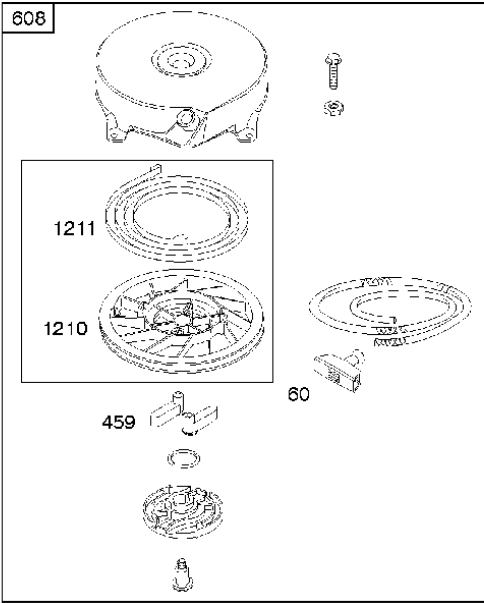

## Crankshaft

BRIGGS &amp; STRATTON ENGINES, 09T5020134H1, 2017-01

Ref	Part No	Description	Remark	QTY KIT
16	585 61 56-01	CRANKSHAFT	796211	1
24	582 28 90-90	WOODRUFF KEY	222698S	1
25	585 61 66-01	PISTON	795691	1
29	585 61 67-01	CONNECTING ROD	699655	1
46	585 61 69-01	CAMSHAFT	691998	1
358	585 61 59-01	GASKET KIT	590777	1
1095	585 61 58-01	GASKET KIT	498526	1
N/A	589 66 98-07	KEY	Flywheel, Workshop package, 4144	50

**WARNING LABEL**

**REQUIRED** when replacing parts with warning labels affixed.

**WARNING LABEL**

**REQUIRED** when replacing parts with warning labels affixed.

**OPERATOR'S MANUAL**

**REPAIR MANUAL**

**EMISSIONS LABEL**

## Cylinder

BRIGGS &amp; STRATTON ENGINES, 09T5020134H1, 2017-01

Ref	Part No	Description	Remark	QTY KIT
50	525 26 67-01	INLET PIPE ASSY	699644	1
337	582 31 23-71	SPARK PLUG CAP	796112S	1
362	585 39 09-01	SPARK PLUG CAP	793351	1
635	582 31 35-85	SPARK PLUG CAP	66538S	1
N/A	589 66 98-12	KEY	Flywheel, Workshop package, 4181	10

Starter

BRIGGS & STRATTON ENGINES, 09T5020134H1, 2017-01

Ref	Part No	Description	Remark	QTY KIT
60	585 61 53-01	GRIP	691915	1
459	582 31 05-24	GRIPPER	281505S	1
608	585 61 55-01	ROPE	499706	1
1210	585 61 54-01	PULLEY	499901	1
1211	585 61 54-01	PULLEY	499901	1
N/A	589 66 98-14	RATCHET	Workshop package, 4204	10