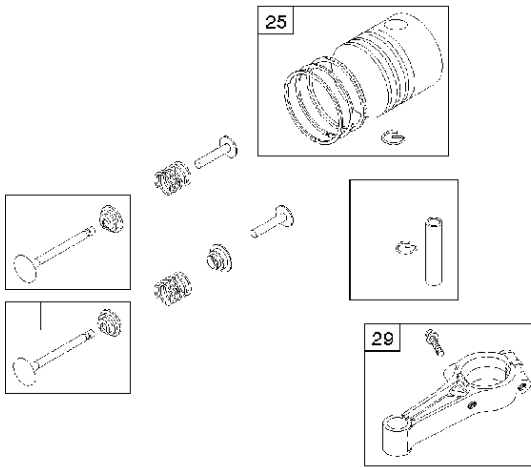

## Carburetor &amp; Air filter

BRIGGS &amp; STRATTON ENGINES, 09T5020134H1, 2017-01

Ref	Part No	Description	Remark	QTY KIT
90	585 61 64-01	CARBURETTOR	795477	1
300	582 31 08-03	MUFFLER	692307	1
394	585 61 51-01	DIAPHRAGM	795083	1
535	585 61 49-01	AIR FILTER	698369	1
612	589 66 98-96	TUBE	496046S	1
957	585 61 52-01	CAP	497929S	1
976	582 31 08-54	PURGE	694394	1
N/A	589 66 98-16	AIR FILTER	Foam, Workshop package, 4216	6
N/A	589 66 98-11	PURGE	Workshop package, 4178	5
N/A	589 66 98-94	SERVICE KIT	Tune up kit, Workshop package, 992230	1

Cover

BRIGGS & STRATTON ENGINES, 09T5020134H1, 2017-01

Ref	Part No	Description	Remark	QTY KIT
333A	585 61 68-01	ARMATURE	591420	1
362	585 39 09-01	SPARK PLUG CAP	793351	1
635	582 31 35-85	SPARK PLUG CAP	66538S	1
851	584 96 04-01	SPARK PLUG CAP	493880S	1
851A	585 24 24-01	SPARK PLUG CAP	692424	1

## Crankshaft

BRIGGS &amp; STRATTON ENGINES, 09T5020134H1, 2017-01

Ref	Part No	Description	Remark	QTY KIT
16	585 61 56-01	CRANKSHAFT	796211	1
24	582 28 90-90	WOODRUFF KEY	222698S	1
25	585 61 66-01	PISTON	795691	1
29	585 61 67-01	CONNECTING ROD	699655	1
46	585 61 69-01	CAMSHAFT	691998	1
358	585 61 59-01	GASKET KIT	590777	1
1095	585 61 58-01	GASKET KIT	498526	1
N/A	589 66 98-07	KEY	Flywheel, Workshop package, 4144	50

## Cylinder

BRIGGS &amp; STRATTON ENGINES, 09T5020134H1, 2017-01

Ref	Part No	Description	Remark	QTY KIT
50	525 26 67-01	INLET PIPE ASSY	699644	1
337	582 31 23-71	SPARK PLUG CAP	796112S	1
362	585 39 09-01	SPARK PLUG CAP	793351	1
635	582 31 35-85	SPARK PLUG CAP	66538S	1
N/A	589 66 98-12	KEY	Flywheel, Workshop package, 4181	10