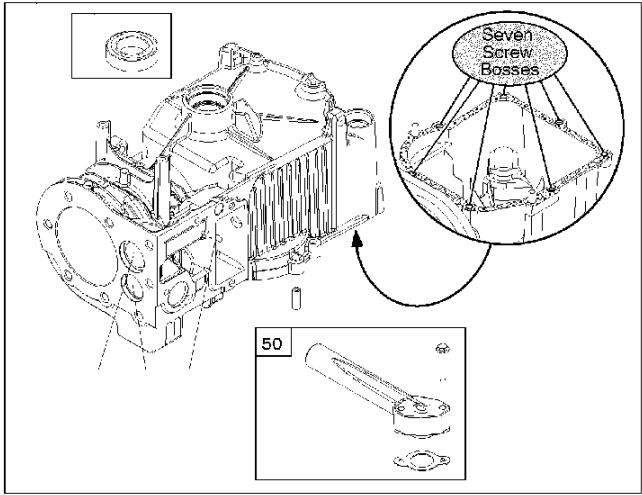

## Crankshaft

BRIGGS &amp; STRATTON ENGINES, 09T5020134H1, 2017-01

Ref	Part No	Description	Remark	QTY KIT
16	585 61 56-01	CRANKSHAFT	796211	1
24	582 28 90-90	WOODRUFF KEY	222698S	1
25	585 61 66-01	PISTON	795691	1
29	585 61 67-01	CONNECTING ROD	699655	1
46	585 61 69-01	CAMSHAFT	691998	1
358	585 61 59-01	GASKET KIT	590777	1
1095	585 61 58-01	GASKET KIT	498526	1
N/A	589 66 98-07	KEY	Flywheel, Workshop package, 4144	50

**WARNING LABEL**

**REQUIRED** when replacing parts with warning labels affixed.

**WARNING LABEL**

**REQUIRED** when replacing parts with warning labels affixed.

**OPERATOR'S MANUAL**

**REPAIR MANUAL**

**EMISSIONS LABEL**

## Cylinder

BRIGGS &amp; STRATTON ENGINES, 09T5020134H1, 2017-01

Ref	Part No	Description	Remark	QTY KIT
50	525 26 67-01	INLET PIPE ASSY	699644	1
337	582 31 23-71	SPARK PLUG CAP	796112S	1
362	585 39 09-01	SPARK PLUG CAP	793351	1
635	582 31 35-85	SPARK PLUG CAP	66538S	1
N/A	589 66 98-12	KEY	Flywheel, Workshop package, 4181	10

Starter

BRIGGS & STRATTON ENGINES, 09T5020134H1, 2017-01

Ref	Part No	Description	Remark	QTY KIT
60	585 61 53-01	GRIP	691915	1
459	582 31 05-24	GRIPPER	281505S	1
608	585 61 55-01	ROPE	499706	1
1210	585 61 54-01	PULLEY	499901	1
1211	585 61 54-01	PULLEY	499901	1
N/A	589 66 98-14	RATCHET	Workshop package, 4204	10