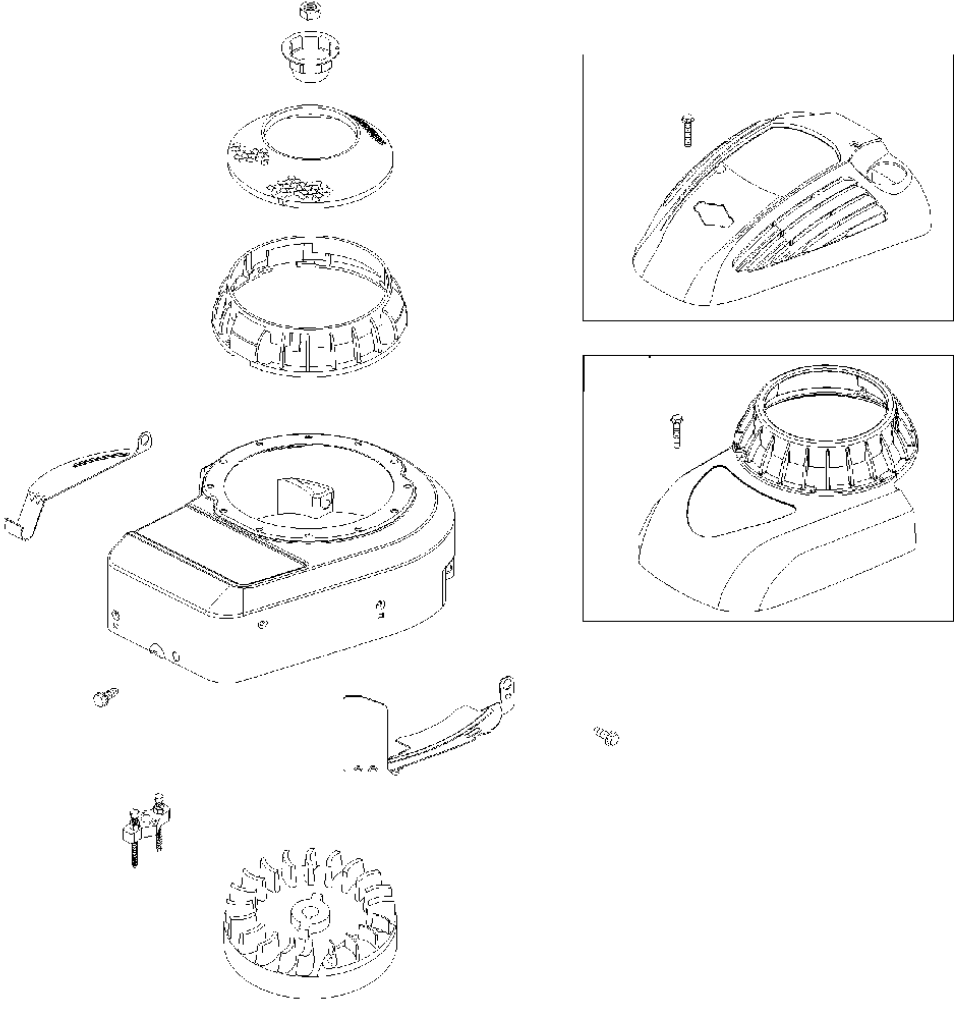

## Crankshaft

BRIGGS &amp; STRATTON ENGINES, 09T5020134H1, 2017-01

Ref	Part No	Description	Remark	QTY KIT
16	585 61 56-01	CRANKSHAFT	796211	1
24	582 28 90-90	WOODRUFF KEY	222698S	1
25	585 61 66-01	PISTON	795691	1
29	585 61 67-01	CONNECTING ROD	699655	1
46	585 61 69-01	CAMSHAFT	691998	1
358	585 61 59-01	GASKET KIT	590777	1
1095	585 61 58-01	GASKET KIT	498526	1
N/A	589 66 98-07	KEY	Flywheel, Workshop package, 4144	50

**WARNING LABEL**

**REQUIRED** when replacing parts with warning labels affixed.

**WARNING LABEL**

**REQUIRED** when replacing parts with warning labels affixed.

**OPERATOR'S MANUAL**

**REPAIR MANUAL**

**EMISSIONS LABEL**

## Cylinder

BRIGGS &amp; STRATTON ENGINES, 09T5020134H1, 2017-01

Ref	Part No	Description	Remark	QTY KIT
50	525 26 67-01	INLET PIPE ASSY	699644	1
337	582 31 23-71	SPARK PLUG CAP	796112S	1
362	585 39 09-01	SPARK PLUG CAP	793351	1
635	582 31 35-85	SPARK PLUG CAP	66538S	1
N/A	589 66 98-12	KEY	Flywheel, Workshop package, 4181	10