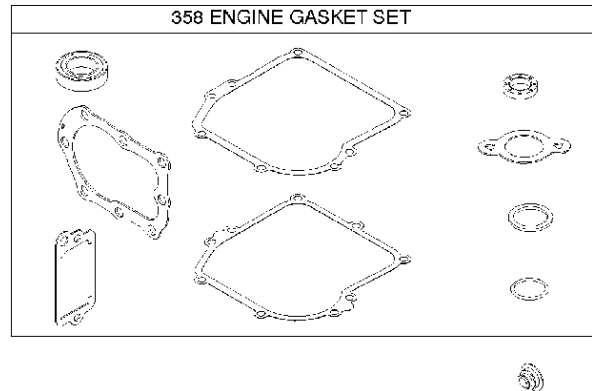

SPARE PARTS LIST

ENGINES & TRANSMISSIONS

BRIGGS & STRATTON ENGINES,
09T5022229H1, 2017-01

Carburetor & Air filter

BRIGGS & STRATTON ENGINES, 09T5022229H1, 2017-01

Ref	Part No	Description	Remark	QTY KIT
90	585 61 64-01	CARBURETTOR	795477	1
300	582 31 08-03	MUFFLER	692307	1
394	585 61 51-01	DIAPHRAGM	795083	1
535	585 61 49-01	AIR FILTER	698369	1
612	589 66 98-96	TUBE	496046S	1
957	585 61 52-01	CAP	497929S	1
976	582 31 08-54	PURGE	694394	1
N/A	589 66 98-16	AIR FILTER	Foam, Workshop package, 4216	6
N/A	589 66 98-11	PURGE	Workshop package, 4178	5
N/A	589 66 98-94	SERVICE KIT	Tune up kit, Workshop package, 992230	1

Cover

BRIGGS & STRATTON ENGINES, 09T5022229H1, 2017-01

Ref	Part No	Description	Remark	QTY KIT
333A	585 61 68-01	ARMATURE	591420	1
362	585 39 09-01	SPARK PLUG CAP	793351	1
635	582 31 35-85	SPARK PLUG CAP	66538S	1
851	584 96 04-01	SPARK PLUG CAP	493880S	1
851A	585 24 24-01	SPARK PLUG CAP	692424	1

Crankshaft

BRIGGS & STRATTON ENGINES, 09T5022229H1, 2017-01

Ref	Part No	Description	Remark	QTY KIT
16	585 61 56-01	CRANKSHAFT	796211	1
24	582 28 90-90	WOODRUFF KEY	222698S	1
25	585 61 66-01	PISTON	795691	1
29	585 61 67-01	CONNECTING ROD	699655	1
46	585 61 69-01	CAMSHAFT	691998	1
358	585 61 59-01	GASKET KIT	590777	1
1095	585 61 58-01	GASKET KIT	498526	1
N/A	589 66 98-12	KEY	Flywheel, Workshop package, 4181	10
N/A	589 66 98-07	KEY	Flywheel, Workshop package, 4144	50