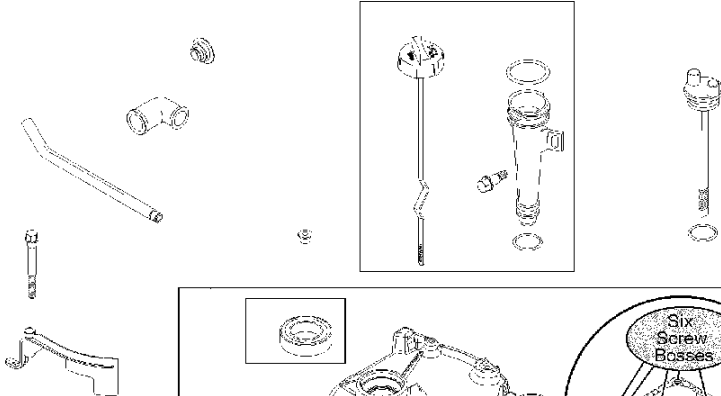

Crankshaft

BRIGGS & STRATTON ENGINES, 09T5022229H1, 2017-01

Ref	Part No	Description	Remark	QTY KIT
16	585 61 56-01	CRANKSHAFT	796211	1
24	582 28 90-90	WOODRUFF KEY	222698S	1
25	585 61 66-01	PISTON	795691	1
29	585 61 67-01	CONNECTING ROD	699655	1
46	585 61 69-01	CAMSHAFT	691998	1
358	585 61 59-01	GASKET KIT	590777	1
1095	585 61 58-01	GASKET KIT	498526	1
N/A	589 66 98-12	KEY	Flywheel, Workshop package, 4181	10
N/A	589 66 98-07	KEY	Flywheel, Workshop package, 4144	50

WARNING LABEL

REQUIRED when replacing parts with warning labels affixed.

WARNING LABEL

REQUIRED when replacing parts with warning labels affixed.

OPERATOR'S MANUAL

REPAIR MANUAL

EMISSIONS LABEL

Cylinder

BRIGGS & STRATTON ENGINES, 09T5022229H1, 2017-01

Ref	Part No	Description	Remark	QTY KIT
50	525 26 67-01	INLET PIPE ASSY	699644	1
337	582 31 23-71	SPARK PLUG CAP	796112S	1
362	585 39 09-01	SPARK PLUG CAP	793351	1
635	582 31 35-85	SPARK PLUG CAP	66538S	1

Starter

BRIGGS & STRATTON ENGINES, 09T5022229H1, 2017-01

Ref	Part No	Description	Remark	QTY KIT
60	585 61 53-01	GRIP	691915	1
459	582 31 05-24	GRIPPER	281505S	1
1210	585 61 54-01	PULLEY	499901	1
1211	585 61 54-01	PULLEY	499901	1
608	585 61 55-01	ROPE	499706	1
N/A	589 66 98-14	RATCHET	Workshop package, 4204	10