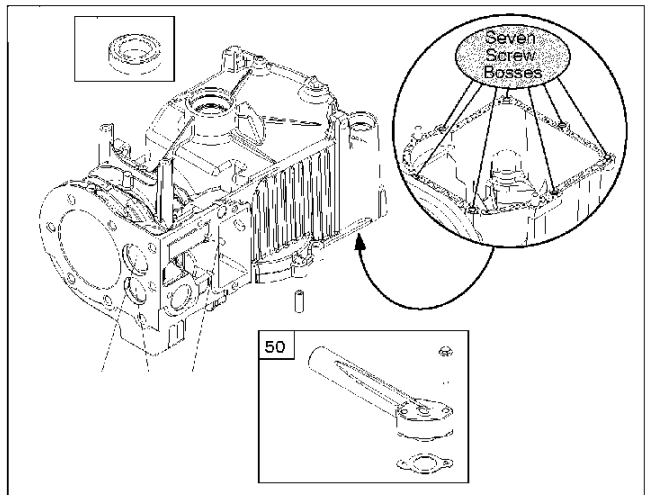

Crankshaft

BRIGGS & STRATTON ENGINES, 09T5022229H1, 2017-01

Ref	Part No	Description	Remark	QTY KIT
16	585 61 56-01	CRANKSHAFT	796211	1
24	582 28 90-90	WOODRUFF KEY	222698S	1
25	585 61 66-01	PISTON	795691	1
29	585 61 67-01	CONNECTING ROD	699655	1
46	585 61 69-01	CAMSHAFT	691998	1
358	585 61 59-01	GASKET KIT	590777	1
1095	585 61 58-01	GASKET KIT	498526	1
N/A	589 66 98-12	KEY	Flywheel, Workshop package, 4181	10
N/A	589 66 98-07	KEY	Flywheel, Workshop package, 4144	50

WARNING LABEL

REQUIRED when replacing parts with warning labels affixed.

WARNING LABEL

REQUIRED when replacing parts with warning labels affixed.

OPERATOR'S MANUAL

REPAIR MANUAL

EMISSIONS LABEL

Cylinder

BRIGGS & STRATTON ENGINES, 09T5022229H1, 2017-01

Ref	Part No	Description	Remark	QTY KIT
50	525 26 67-01	INLET PIPE ASSY	699644	1
337	582 31 23-71	SPARK PLUG CAP	796112S	1
362	585 39 09-01	SPARK PLUG CAP	793351	1
635	582 31 35-85	SPARK PLUG CAP	66538S	1

Starter

BRIGGS & STRATTON ENGINES, 09T5022229H1, 2017-01

Ref	Part No	Description	Remark	QTY KIT
60	585 61 53-01	GRIP	691915	1
459	582 31 05-24	GRIPPER	281505S	1
1210	585 61 54-01	PULLEY	499901	1
1211	585 61 54-01	PULLEY	499901	1
608	585 61 55-01	ROPE	499706	1
N/A	589 66 98-14	RATCHET	Workshop package, 4204	10