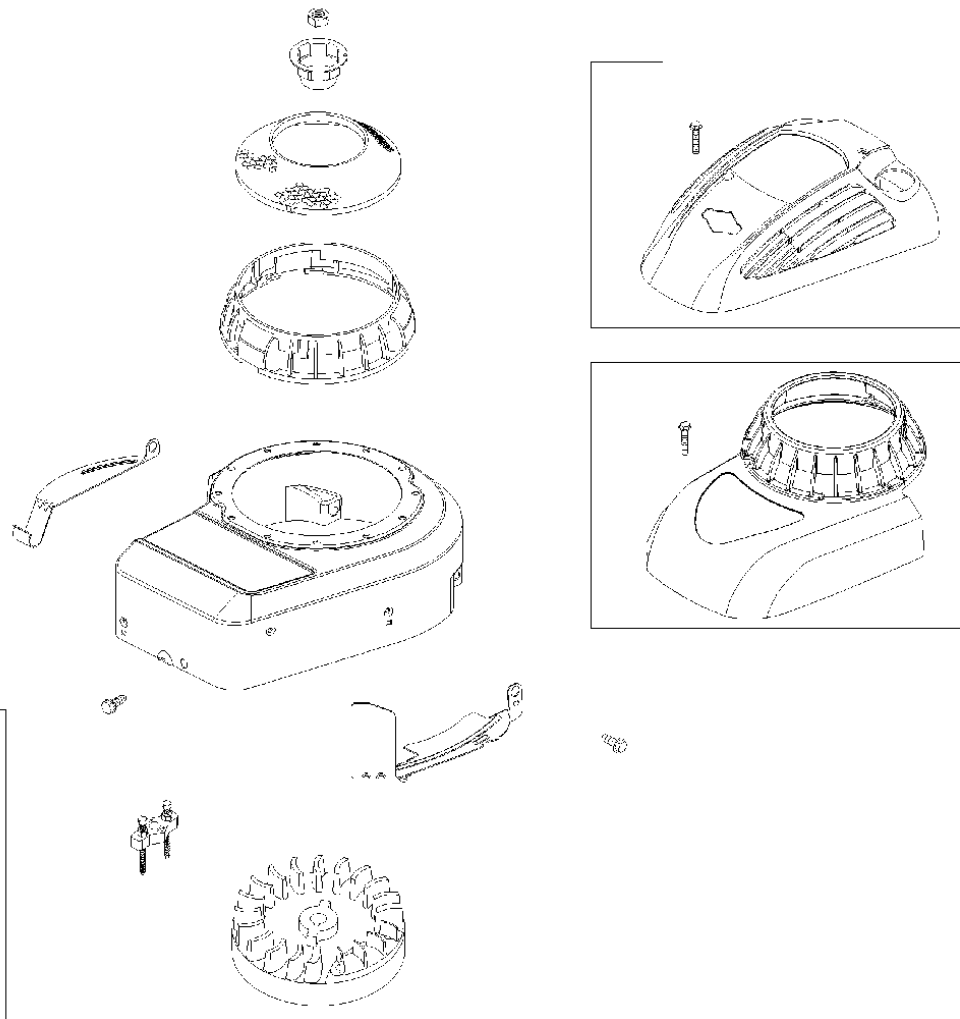

Crankshaft

BRIGGS & STRATTON ENGINES, 09T5022229H1, 2017-01

Ref	Part No	Description	Remark	QTY KIT
16	585 61 56-01	CRANKSHAFT	796211	1
24	582 28 90-90	WOODRUFF KEY	222698S	1
25	585 61 66-01	PISTON	795691	1
29	585 61 67-01	CONNECTING ROD	699655	1
46	585 61 69-01	CAMSHAFT	691998	1
358	585 61 59-01	GASKET KIT	590777	1
1095	585 61 58-01	GASKET KIT	498526	1
N/A	589 66 98-12	KEY	Flywheel, Workshop package, 4181	10
N/A	589 66 98-07	KEY	Flywheel, Workshop package, 4144	50

WARNING LABEL

REQUIRED when replacing parts with warning labels affixed.

WARNING LABEL

REQUIRED when replacing parts with warning labels affixed.

OPERATOR'S MANUAL

REPAIR MANUAL

EMISSIONS LABEL

Cylinder

BRIGGS & STRATTON ENGINES, 09T5022229H1, 2017-01

Ref	Part No	Description	Remark	QTY KIT
50	525 26 67-01	INLET PIPE ASSY	699644	1
337	582 31 23-71	SPARK PLUG CAP	796112S	1
362	585 39 09-01	SPARK PLUG CAP	793351	1
635	582 31 35-85	SPARK PLUG CAP	66538S	1

Starter

BRIGGS & STRATTON ENGINES, 09T5022229H1, 2017-01

Ref	Part No	Description	Remark	QTY KIT
60	585 61 53-01	GRIP	691915	1
459	582 31 05-24	GRIPPER	281505S	1
1210	585 61 54-01	PULLEY	499901	1
1211	585 61 54-01	PULLEY	499901	1
608	585 61 55-01	ROPE	499706	1
N/A	589 66 98-14	RATCHET	Workshop package, 4204	10