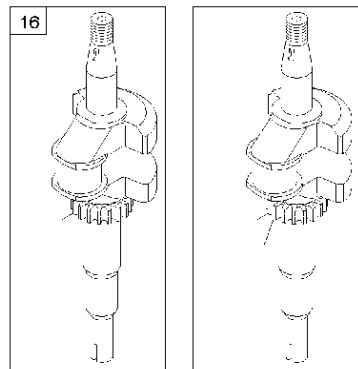

SPARE PARTS LIST

ENGINES & TRANSMISSIONS

BRIGGS & STRATTON ENGINES,
09T5022229H1, 2017-01

Carburetor & Air filter

BRIGGS & STRATTON ENGINES, 09T5022229H1, 2017-01

Ref	Part No	Description	Remark	QTY KIT
90	585 61 64-01	CARBURETTOR	795477	1
300	582 31 08-03	MUFFLER	692307	1
394	585 61 51-01	DIAPHRAGM	795083	1
535	585 61 49-01	AIR FILTER	698369	1
612	589 66 98-96	TUBE	496046S	1
957	585 61 52-01	CAP	497929S	1
976	582 31 08-54	PURGE	694394	1
N/A	589 66 98-16	AIR FILTER	Foam, Workshop package, 4216	6
N/A	589 66 98-11	PURGE	Workshop package, 4178	5
N/A	589 66 98-94	SERVICE KIT	Tune up kit, Workshop package, 992230	1

Cover

BRIGGS & STRATTON ENGINES, 09T5022229H1, 2017-01

Ref	Part No	Description	Remark	QTY KIT
333A	585 61 68-01	ARMATURE	591420	1
362	585 39 09-01	SPARK PLUG CAP	793351	1
635	582 31 35-85	SPARK PLUG CAP	66538S	1
851	584 96 04-01	SPARK PLUG CAP	493880S	1
851A	585 24 24-01	SPARK PLUG CAP	692424	1

Crankshaft

BRIGGS & STRATTON ENGINES, 09T5022229H1, 2017-01

Ref	Part No	Description	Remark	QTY KIT
16	585 61 56-01	CRANKSHAFT	796211	1
24	582 28 90-90	WOODRUFF KEY	222698S	1
25	585 61 66-01	PISTON	795691	1
29	585 61 67-01	CONNECTING ROD	699655	1
46	585 61 69-01	CAMSHAFT	691998	1
358	585 61 59-01	GASKET KIT	590777	1
1095	585 61 58-01	GASKET KIT	498526	1
N/A	589 66 98-12	KEY	Flywheel, Workshop package, 4181	10
N/A	589 66 98-07	KEY	Flywheel, Workshop package, 4144	50

BRIGGS & STRATTON ENGINES, 09T5022229H1, 2017-01

Ref	Part No	Description	Remark	QTY KIT
50	525 26 67-01	INLET PIPE ASSY	699644	1
337	582 31 23-71	SPARK PLUG CAP	796112S	1
362	585 39 09-01	SPARK PLUG CAP	793351	1
635	582 31 35-85	SPARK PLUG CAP	66538S	1