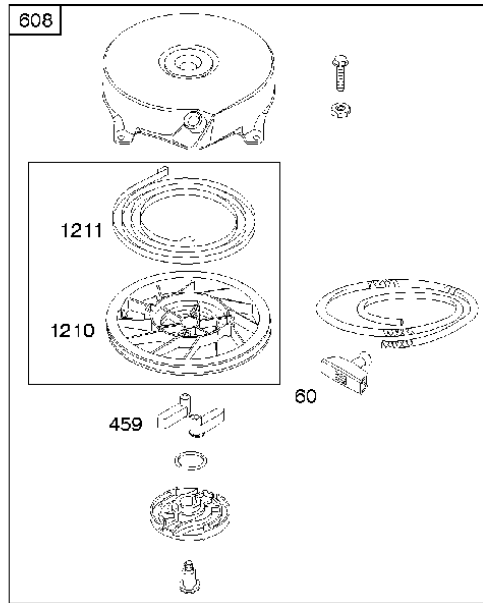

Crankshaft

BRIGGS & STRATTON ENGINES, 09T5022229H1, 2017-01

Ref	Part No	Description	Remark	QTY KIT
16	585 61 56-01	CRANKSHAFT	796211	1
24	582 28 90-90	WOODRUFF KEY	222698S	1
25	585 61 66-01	PISTON	795691	1
29	585 61 67-01	CONNECTING ROD	699655	1
46	585 61 69-01	CAMSHAFT	691998	1
358	585 61 59-01	GASKET KIT	590777	1
1095	585 61 58-01	GASKET KIT	498526	1
N/A	589 66 98-12	KEY	Flywheel, Workshop package, 4181	10
N/A	589 66 98-07	KEY	Flywheel, Workshop package, 4144	50

WARNING LABEL

REQUIRED when replacing parts with warning labels affixed.

WARNING LABEL

REQUIRED when replacing parts with warning labels affixed.

OPERATOR'S MANUAL

REPAIR MANUAL

EMISSIONS LABEL

Cylinder

BRIGGS & STRATTON ENGINES, 09T5022229H1, 2017-01

Ref	Part No	Description	Remark	QTY KIT
50	525 26 67-01	INLET PIPE ASSY	699644	1
337	582 31 23-71	SPARK PLUG CAP	796112S	1
362	585 39 09-01	SPARK PLUG CAP	793351	1
635	582 31 35-85	SPARK PLUG CAP	66538S	1

Starter

BRIGGS & STRATTON ENGINES, 09T5022229H1, 2017-01

Ref	Part No	Description	Remark	QTY KIT
60	585 61 53-01	GRIP	691915	1
459	582 31 05-24	GRIPPER	281505S	1
1210	585 61 54-01	PULLEY	499901	1
1211	585 61 54-01	PULLEY	499901	1
608	585 61 55-01	ROPE	499706	1
N/A	589 66 98-14	RATCHET	Workshop package, 4204	10