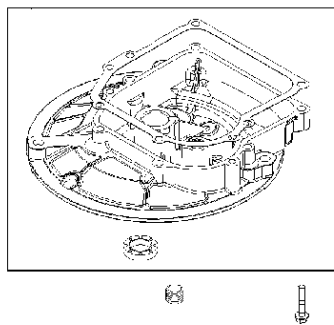

SPARE PARTS LIST

ENGINES & TRANSMISSIONS

BRIGGS & STRATTON ENGINES,
09T5022229H1, 2017-01

Carburetor & Air filter

BRIGGS & STRATTON ENGINES, 09T5022229H1, 2017-01

Ref	Part No	Description	Remark	QTY KIT
90	585 61 64-01	CARBURETTOR	795477	1
300	582 31 08-03	MUFFLER	692307	1
394	585 61 51-01	DIAPHRAGM	795083	1
535	585 61 49-01	AIR FILTER	698369	1
612	589 66 98-96	TUBE	496046S	1
957	585 61 52-01	CAP	497929S	1
976	582 31 08-54	PURGE	694394	1
N/A	589 66 98-16	AIR FILTER	Foam, Workshop package, 4216	6
N/A	589 66 98-11	PURGE	Workshop package, 4178	5
N/A	589 66 98-94	SERVICE KIT	Tune up kit, Workshop package, 992230	1

Cover

BRIGGS & STRATTON ENGINES, 09T5022229H1, 2017-01

Ref	Part No	Description	Remark	QTY KIT
333A	585 61 68-01	ARMATURE	591420	1
362	585 39 09-01	SPARK PLUG CAP	793351	1
635	582 31 35-85	SPARK PLUG CAP	66538S	1
851	584 96 04-01	SPARK PLUG CAP	493880S	1
851A	585 24 24-01	SPARK PLUG CAP	692424	1

Crankshaft

BRIGGS & STRATTON ENGINES, 09T5022229H1, 2017-01

Ref	Part No	Description	Remark	QTY KIT
16	585 61 56-01	CRANKSHAFT	796211	1
24	582 28 90-90	WOODRUFF KEY	222698S	1
25	585 61 66-01	PISTON	795691	1
29	585 61 67-01	CONNECTING ROD	699655	1
46	585 61 69-01	CAMSHAFT	691998	1
358	585 61 59-01	GASKET KIT	590777	1
1095	585 61 58-01	GASKET KIT	498526	1
N/A	589 66 98-12	KEY	Flywheel, Workshop package, 4181	10
N/A	589 66 98-07	KEY	Flywheel, Workshop package, 4144	50

BRIGGS & STRATTON ENGINES, 09T5022229H1, 2017-01

Ref	Part No	Description	Remark	QTY KIT
50	525 26 67-01	INLET PIPE ASSY	699644	1
337	582 31 23-71	SPARK PLUG CAP	796112S	1
362	585 39 09-01	SPARK PLUG CAP	793351	1
635	582 31 35-85	SPARK PLUG CAP	66538S	1