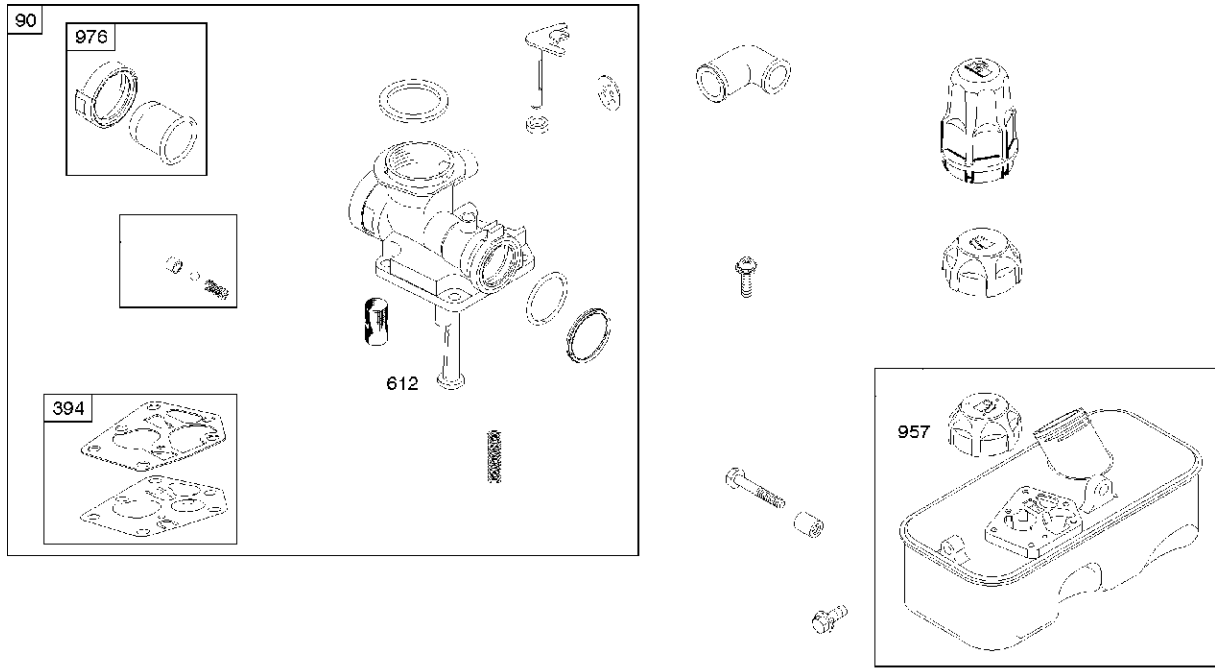

SPARE PARTS LIST

ENGINES & TRANSMISSIONS

BRIGGS & STRATTON ENGINES,
09T5022229H1, 2017-01

Carburetor & Air filter

BRIGGS & STRATTON ENGINES, 09T5022229H1, 2017-01

Ref	Part No	Description	Remark	QTY KIT
90	585 61 64-01	CARBURETTOR	795477	1
300	582 31 08-03	MUFFLER	692307	1
394	585 61 51-01	DIAPHRAGM	795083	1
535	585 61 49-01	AIR FILTER	698369	1
612	589 66 98-96	TUBE	496046S	1
957	585 61 52-01	CAP	497929S	1
976	582 31 08-54	PURGE	694394	1
N/A	589 66 98-16	AIR FILTER	Foam, Workshop package, 4216	6
N/A	589 66 98-11	PURGE	Workshop package, 4178	5
N/A	589 66 98-94	SERVICE KIT	Tune up kit, Workshop package, 992230	1

Cover

BRIGGS & STRATTON ENGINES, 09T5022229H1, 2017-01

Ref	Part No	Description	Remark	QTY KIT
333A	585 61 68-01	ARMATURE	591420	1
362	585 39 09-01	SPARK PLUG CAP	793351	1
635	582 31 35-85	SPARK PLUG CAP	66538S	1
851	584 96 04-01	SPARK PLUG CAP	493880S	1
851A	585 24 24-01	SPARK PLUG CAP	692424	1

Crankshaft

BRIGGS & STRATTON ENGINES, 09T5022229H1, 2017-01

Ref	Part No	Description	Remark	QTY KIT
16	585 61 56-01	CRANKSHAFT	796211	1
24	582 28 90-90	WOODRUFF KEY	222698S	1
25	585 61 66-01	PISTON	795691	1
29	585 61 67-01	CONNECTING ROD	699655	1
46	585 61 69-01	CAMSHAFT	691998	1
358	585 61 59-01	GASKET KIT	590777	1
1095	585 61 58-01	GASKET KIT	498526	1
N/A	589 66 98-12	KEY	Flywheel, Workshop package, 4181	10
N/A	589 66 98-07	KEY	Flywheel, Workshop package, 4144	50