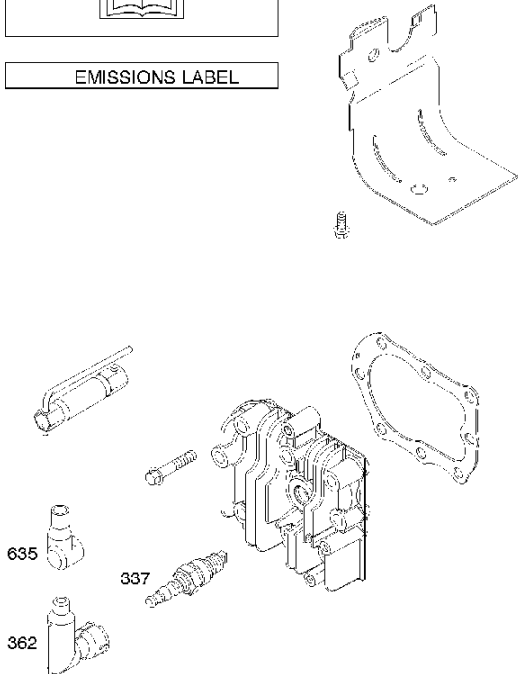

Crankshaft

BRIGGS & STRATTON ENGINES, 09T5022229H1, 2017-01

Ref	Part No	Description	Remark	QTY KIT
16	585 61 56-01	CRANKSHAFT	796211	1
24	582 28 90-90	WOODRUFF KEY	222698S	1
25	585 61 66-01	PISTON	795691	1
29	585 61 67-01	CONNECTING ROD	699655	1
46	585 61 69-01	CAMSHAFT	691998	1
358	585 61 59-01	GASKET KIT	590777	1
1095	585 61 58-01	GASKET KIT	498526	1
N/A	589 66 98-12	KEY	Flywheel, Workshop package, 4181	10
N/A	589 66 98-07	KEY	Flywheel, Workshop package, 4144	50

WARNING LABEL

REQUIRED when replacing parts with warning labels affixed.

WARNING LABEL

REQUIRED when replacing parts with warning labels affixed.

OPERATOR'S MANUAL

REPAIR MANUAL

EMISSIONS LABEL

Cylinder

BRIGGS & STRATTON ENGINES, 09T5022229H1, 2017-01

Ref	Part No	Description	Remark	QTY KIT
50	525 26 67-01	INLET PIPE ASSY	699644	1
337	582 31 23-71	SPARK PLUG CAP	796112S	1
362	585 39 09-01	SPARK PLUG CAP	793351	1
635	582 31 35-85	SPARK PLUG CAP	66538S	1

Starter

BRIGGS & STRATTON ENGINES, 09T5022229H1, 2017-01

Ref	Part No	Description	Remark	QTY KIT
60	585 61 53-01	GRIP	691915	1
459	582 31 05-24	GRIPPER	281505S	1
1210	585 61 54-01	PULLEY	499901	1
1211	585 61 54-01	PULLEY	499901	1
608	585 61 55-01	ROPE	499706	1
N/A	589 66 98-14	RATCHET	Workshop package, 4204	10