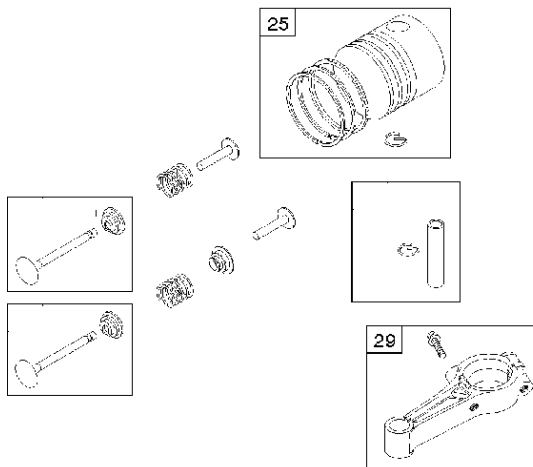

SPARE PARTS LIST

ENGINES & TRANSMISSIONS

BRIGGS & STRATTON ENGINES,
09T5022229H1, 2017-01

Carburetor & Air filter

BRIGGS & STRATTON ENGINES, 09T5022229H1, 2017-01

Ref	Part No	Description	Remark	QTY KIT
90	585 61 64-01	CARBURETTOR	795477	1
300	582 31 08-03	MUFFLER	692307	1
394	585 61 51-01	DIAPHRAGM	795083	1
535	585 61 49-01	AIR FILTER	698369	1
612	589 66 98-96	TUBE	496046S	1
957	585 61 52-01	CAP	497929S	1
976	582 31 08-54	PURGE	694394	1
N/A	589 66 98-16	AIR FILTER	Foam, Workshop package, 4216	6
N/A	589 66 98-11	PURGE	Workshop package, 4178	5
N/A	589 66 98-94	SERVICE KIT	Tune up kit, Workshop package, 992230	1

Cover

BRIGGS & STRATTON ENGINES, 09T5022229H1, 2017-01

Ref	Part No	Description	Remark	QTY KIT
333A	585 61 68-01	ARMATURE	591420	1
362	585 39 09-01	SPARK PLUG CAP	793351	1
635	582 31 35-85	SPARK PLUG CAP	66538S	1
851	584 96 04-01	SPARK PLUG CAP	493880S	1
851A	585 24 24-01	SPARK PLUG CAP	692424	1

Crankshaft

BRIGGS & STRATTON ENGINES, 09T5022229H1, 2017-01

Ref	Part No	Description	Remark	QTY KIT
16	585 61 56-01	CRANKSHAFT	796211	1
24	582 28 90-90	WOODRUFF KEY	222698S	1
25	585 61 66-01	PISTON	795691	1
29	585 61 67-01	CONNECTING ROD	699655	1
46	585 61 69-01	CAMSHAFT	691998	1
358	585 61 59-01	GASKET KIT	590777	1
1095	585 61 58-01	GASKET KIT	498526	1
N/A	589 66 98-12	KEY	Flywheel, Workshop package, 4181	10
N/A	589 66 98-07	KEY	Flywheel, Workshop package, 4144	50

BRIGGS & STRATTON ENGINES, 09T5022229H1, 2017-01

Ref	Part No	Description	Remark	QTY KIT
50	525 26 67-01	INLET PIPE ASSY	699644	1
337	582 31 23-71	SPARK PLUG CAP	796112S	1
362	585 39 09-01	SPARK PLUG CAP	793351	1
635	582 31 35-85	SPARK PLUG CAP	66538S	1