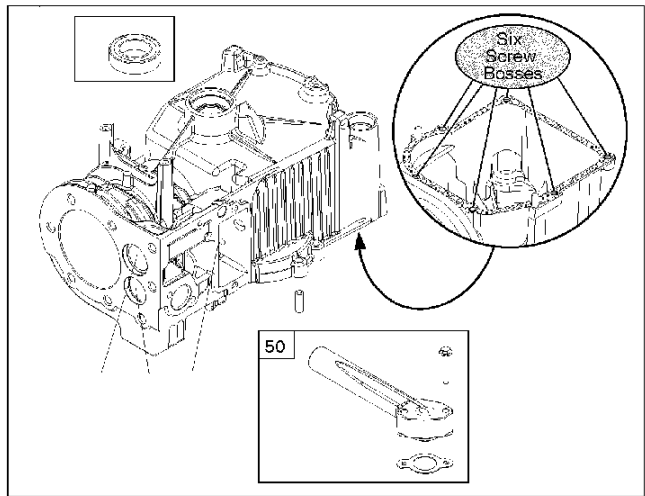

Crankshaft

BRIGGS & STRATTON ENGINES, 09T5022229H1, 2017-01

Ref	Part No	Description	Remark	QTY KIT
16	585 61 56-01	CRANKSHAFT	796211	1
24	582 28 90-90	WOODRUFF KEY	222698S	1
25	585 61 66-01	PISTON	795691	1
29	585 61 67-01	CONNECTING ROD	699655	1
46	585 61 69-01	CAMSHAFT	691998	1
358	585 61 59-01	GASKET KIT	590777	1
1095	585 61 58-01	GASKET KIT	498526	1
N/A	589 66 98-12	KEY	Flywheel, Workshop package, 4181	10
N/A	589 66 98-07	KEY	Flywheel, Workshop package, 4144	50

WARNING LABEL

REQUIRED when replacing parts with warning labels affixed.

WARNING LABEL

REQUIRED when replacing parts with warning labels affixed.

OPERATOR'S MANUAL

REPAIR MANUAL

EMISSIONS LABEL

Cylinder

BRIGGS & STRATTON ENGINES, 09T5022229H1, 2017-01

Ref	Part No	Description	Remark	QTY KIT
50	525 26 67-01	INLET PIPE ASSY	699644	1
337	582 31 23-71	SPARK PLUG CAP	796112S	1
362	585 39 09-01	SPARK PLUG CAP	793351	1
635	582 31 35-85	SPARK PLUG CAP	66538S	1

Starter

BRIGGS & STRATTON ENGINES, 09T5022229H1, 2017-01

Ref	Part No	Description	Remark	QTY KIT
60	585 61 53-01	GRIP	691915	1
459	582 31 05-24	GRIPPER	281505S	1
1210	585 61 54-01	PULLEY	499901	1
1211	585 61 54-01	PULLEY	499901	1
608	585 61 55-01	ROPE	499706	1
N/A	589 66 98-14	RATCHET	Workshop package, 4204	10