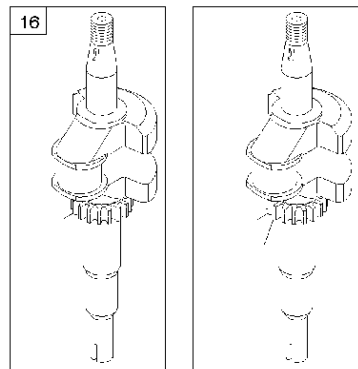

## Carburetor

BRIGGS &amp; STRATTON ENGINES, 10T8020205H1, 2017-01

Ref	Part No	Description	Remark	QTY	KIT
394	585 61 51-01	DIAPHRAGM	795083	1	
612	589 66 98-96	TUBE	496046S	1	
957	585 61 52-01	CAP	497929S	1	
976	582 31 08-54	PURGE	694394	1	
N/A	589 66 98-09	FUEL CAP	Workshop package, 4150	20	
N/A	589 66 98-06	FUEL CAP	Workshop package, 4132	5	
N/A	589 66 98-11	PURGE	Workshop package, 4178	5	

## Controls

BRIGGS &amp; STRATTON ENGINES, 10T8020205H1, 2017-01

Ref	Part No	Description	Remark	QTY KIT
333A	585 61 68-01	ARMATURE	591420	1
362	585 39 09-01	SPARK PLUG CAP	793351	1
635	582 31 35-85	SPARK PLUG CAP	66538S	1
851	584 96 04-01	SPARK PLUG CAP	493880S	1
851A	585 24 24-01	SPARK PLUG CAP	692424	1

## Crankshaft

BRIGGS &amp; STRATTON ENGINES, 10T8020205H1, 2017-01

Ref	Part No	Description	Remark	QTY KIT
16	589 66 98-76	CRANKSHAFT	796216	1
24	582 28 90-90	WOODRUFF KEY	222698S	1
25	585 61 66-01	PISTON	795691	1
29	585 61 72-01	CONNECTING ROD	699654	1
46	585 61 69-01	CAMSHAFT	691998	1
358	585 61 59-01	GASKET KIT	590777	1
1095	585 61 58-01	GASKET KIT	498526	1
N/A	589 66 98-12	KEY	Flywheel, Workshop package, 4181	10
N/A	589 66 98-07	KEY	Flywheel, Workshop package, 4144	50