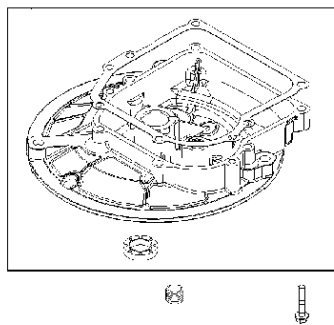

## Carburetor

BRIGGS &amp; STRATTON ENGINES, 10T8020205H1, 2017-01

Ref	Part No	Description	Remark	QTY	KIT
394	585 61 51-01	DIAPHRAGM	795083	1	
612	589 66 98-96	TUBE	496046S	1	
957	585 61 52-01	CAP	497929S	1	
976	582 31 08-54	PURGE	694394	1	
N/A	589 66 98-09	FUEL CAP	Workshop package, 4150	20	
N/A	589 66 98-06	FUEL CAP	Workshop package, 4132	5	
N/A	589 66 98-11	PURGE	Workshop package, 4178	5	

## Controls

BRIGGS &amp; STRATTON ENGINES, 10T8020205H1, 2017-01

Ref	Part No	Description	Remark	QTY KIT
333A	585 61 68-01	ARMATURE	591420	1
362	585 39 09-01	SPARK PLUG CAP	793351	1
635	582 31 35-85	SPARK PLUG CAP	66538S	1
851	584 96 04-01	SPARK PLUG CAP	493880S	1
851A	585 24 24-01	SPARK PLUG CAP	692424	1

## Crankshaft

BRIGGS &amp; STRATTON ENGINES, 10T8020205H1, 2017-01

Ref	Part No	Description	Remark	QTY KIT
16	589 66 98-76	CRANKSHAFT	796216	1
24	582 28 90-90	WOODRUFF KEY	222698S	1
25	585 61 66-01	PISTON	795691	1
29	585 61 72-01	CONNECTING ROD	699654	1
46	585 61 69-01	CAMSHAFT	691998	1
358	585 61 59-01	GASKET KIT	590777	1
1095	585 61 58-01	GASKET KIT	498526	1
N/A	589 66 98-12	KEY	Flywheel, Workshop package, 4181	10
N/A	589 66 98-07	KEY	Flywheel, Workshop package, 4144	50