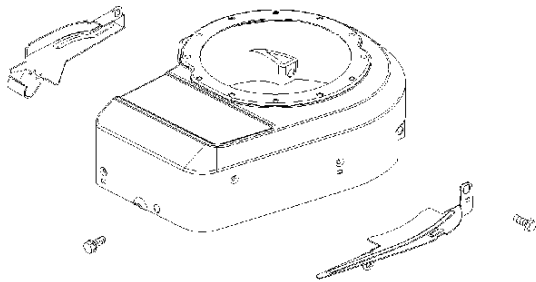

## Crankshaft

BRIGGS &amp; STRATTON ENGINES, 10T8020205H1, 2017-01

Ref	Part No	Description	Remark	QTY KIT
16	589 66 98-76	CRANKSHAFT	796216	1
24	582 28 90-90	WOODRUFF KEY	222698S	1
25	585 61 66-01	PISTON	795691	1
29	585 61 72-01	CONNECTING ROD	699654	1
46	585 61 69-01	CAMSHAFT	691998	1
358	585 61 59-01	GASKET KIT	590777	1
1095	585 61 58-01	GASKET KIT	498526	1
N/A	589 66 98-12	KEY	Flywheel, Workshop package, 4181	10
N/A	589 66 98-07	KEY	Flywheel, Workshop package, 4144	50

**WARNING LABEL**

**REQUIRED** when replacing parts with warning labels affixed.

**WARNING LABEL**

**REQUIRED** when replacing parts with warning labels affixed.

**OPERATOR'S MANUAL**

**REPAIR MANUAL**

**EMISSIONS LABEL**

Cylinder

BRIGGS & STRATTON ENGINES, 10T8020205H1, 2017-01

Ref	Part No	Description	Remark	QTY KIT
50	525 26 67-01	INLET PIPE ASSY	699644	1
337	582 31 23-71	SPARK PLUG CAP	796112S	1
362	585 39 09-01	SPARK PLUG CAP	793351	1
635	582 31 35-85	SPARK PLUG CAP	66538S	1