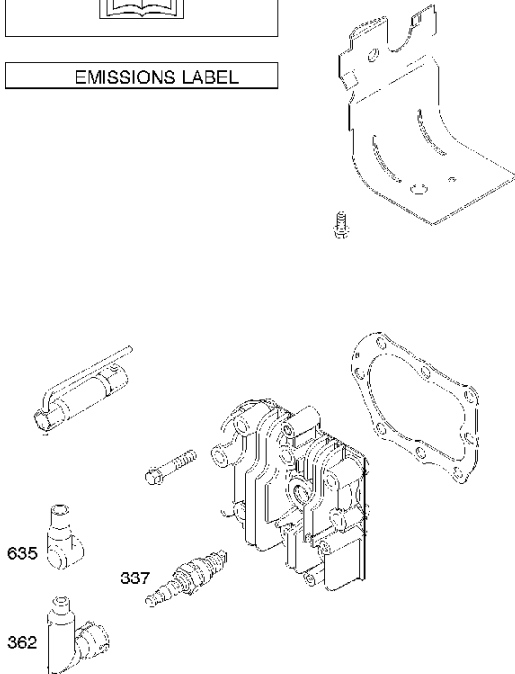

## Crankshaft

BRIGGS &amp; STRATTON ENGINES, 10T8020205H1, 2017-01

Ref	Part No	Description	Remark	QTY KIT
16	589 66 98-76	CRANKSHAFT	796216	1
24	582 28 90-90	WOODRUFF KEY	222698S	1
25	585 61 66-01	PISTON	795691	1
29	585 61 72-01	CONNECTING ROD	699654	1
46	585 61 69-01	CAMSHAFT	691998	1
358	585 61 59-01	GASKET KIT	590777	1
1095	585 61 58-01	GASKET KIT	498526	1
N/A	589 66 98-12	KEY	Flywheel, Workshop package, 4181	10
N/A	589 66 98-07	KEY	Flywheel, Workshop package, 4144	50

**WARNING LABEL**

**REQUIRED** when replacing parts with warning labels affixed.

**WARNING LABEL**

**REQUIRED** when replacing parts with warning labels affixed.

**OPERATOR'S MANUAL**

**REPAIR MANUAL**

**EMISSIONS LABEL**

Cylinder

BRIGGS & STRATTON ENGINES, 10T8020205H1, 2017-01

Ref	Part No	Description	Remark	QTY KIT
50	525 26 67-01	INLET PIPE ASSY	699644	1
337	582 31 23-71	SPARK PLUG CAP	796112S	1
362	585 39 09-01	SPARK PLUG CAP	793351	1
635	582 31 35-85	SPARK PLUG CAP	66538S	1

Starter

BRIGGS & STRATTON ENGINES, 10T8020205H1, 2017-01

Ref	Part No	Description	Remark	QTY KIT
60	585 61 53-01	GRIP	691915	1
60A	585 39 07-01	HANDLE	281434S	1
459	582 31 05-24	GRIPPER	281505S	1
608	585 61 55-01	ROPE	499706	1
1210	585 61 54-01	PULLEY	499901	1
1211	585 61 54-01	PULLEY	499901	1
N/A	589 66 98-14	RATCHET	Workshop package, 4204	10