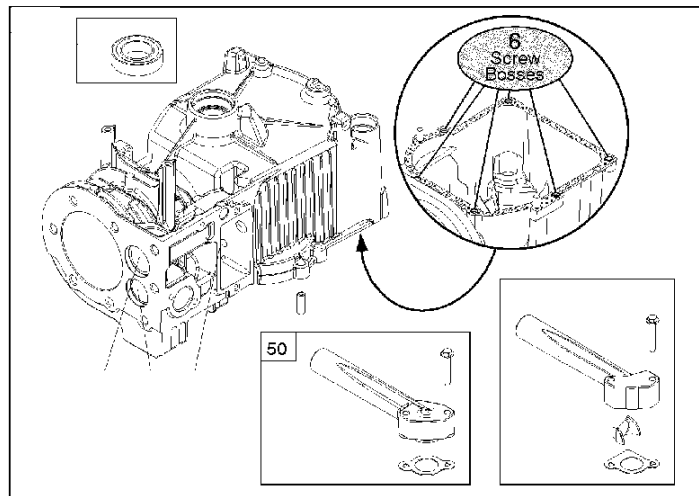

## Crankshaft

BRIGGS &amp; STRATTON ENGINES, 10T8020205H1, 2017-01

Ref	Part No	Description	Remark	QTY KIT
16	589 66 98-76	CRANKSHAFT	796216	1
24	582 28 90-90	WOODRUFF KEY	222698S	1
25	585 61 66-01	PISTON	795691	1
29	585 61 72-01	CONNECTING ROD	699654	1
46	585 61 69-01	CAMSHAFT	691998	1
358	585 61 59-01	GASKET KIT	590777	1
1095	585 61 58-01	GASKET KIT	498526	1
N/A	589 66 98-12	KEY	Flywheel, Workshop package, 4181	10
N/A	589 66 98-07	KEY	Flywheel, Workshop package, 4144	50

**WARNING LABEL**

**REQUIRED** when replacing parts with warning labels affixed.

**WARNING LABEL**

**REQUIRED** when replacing parts with warning labels affixed.

**OPERATOR'S MANUAL**

**REPAIR MANUAL**

**EMISSIONS LABEL**

Cylinder

BRIGGS & STRATTON ENGINES, 10T8020205H1, 2017-01

Ref	Part No	Description	Remark	QTY KIT
50	525 26 67-01	INLET PIPE ASSY	699644	1
337	582 31 23-71	SPARK PLUG CAP	796112S	1
362	585 39 09-01	SPARK PLUG CAP	793351	1
635	582 31 35-85	SPARK PLUG CAP	66538S	1

Starter

BRIGGS & STRATTON ENGINES, 10T8020205H1, 2017-01

Ref	Part No	Description	Remark	QTY KIT
60	585 61 53-01	GRIP	691915	1
60A	585 39 07-01	HANDLE	281434S	1
459	582 31 05-24	GRIPPER	281505S	1
608	585 61 55-01	ROPE	499706	1
1210	585 61 54-01	PULLEY	499901	1
1211	585 61 54-01	PULLEY	499901	1
N/A	589 66 98-14	RATCHET	Workshop package, 4204	10