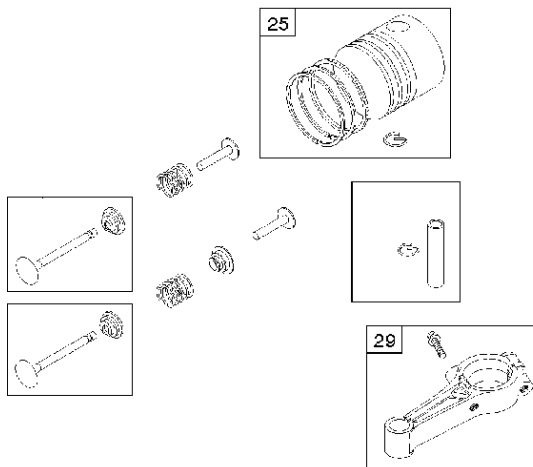

## Carburetor

BRIGGS &amp; STRATTON ENGINES, 10T8020205H1, 2017-01

Ref	Part No	Description	Remark	QTY	KIT
394	585 61 51-01	DIAPHRAGM	795083	1	
612	589 66 98-96	TUBE	496046S	1	
957	585 61 52-01	CAP	497929S	1	
976	582 31 08-54	PURGE	694394	1	
N/A	589 66 98-09	FUEL CAP	Workshop package, 4150	20	
N/A	589 66 98-06	FUEL CAP	Workshop package, 4132	5	
N/A	589 66 98-11	PURGE	Workshop package, 4178	5	

## Controls

BRIGGS &amp; STRATTON ENGINES, 10T8020205H1, 2017-01

Ref	Part No	Description	Remark	QTY KIT
333A	585 61 68-01	ARMATURE	591420	1
362	585 39 09-01	SPARK PLUG CAP	793351	1
635	582 31 35-85	SPARK PLUG CAP	66538S	1
851	584 96 04-01	SPARK PLUG CAP	493880S	1
851A	585 24 24-01	SPARK PLUG CAP	692424	1

## Crankshaft

BRIGGS &amp; STRATTON ENGINES, 10T8020205H1, 2017-01

Ref	Part No	Description	Remark	QTY KIT
16	589 66 98-76	CRANKSHAFT	796216	1
24	582 28 90-90	WOODRUFF KEY	222698S	1
25	585 61 66-01	PISTON	795691	1
29	585 61 72-01	CONNECTING ROD	699654	1
46	585 61 69-01	CAMSHAFT	691998	1
358	585 61 59-01	GASKET KIT	590777	1
1095	585 61 58-01	GASKET KIT	498526	1
N/A	589 66 98-12	KEY	Flywheel, Workshop package, 4181	10
N/A	589 66 98-07	KEY	Flywheel, Workshop package, 4144	50

Cylinder

BRIGGS & STRATTON ENGINES, 10T8020205H1, 2017-01

Ref	Part No	Description	Remark	QTY KIT
50	525 26 67-01	INLET PIPE ASSY	699644	1
337	582 31 23-71	SPARK PLUG CAP	796112S	1
362	585 39 09-01	SPARK PLUG CAP	793351	1
635	582 31 35-85	SPARK PLUG CAP	66538S	1