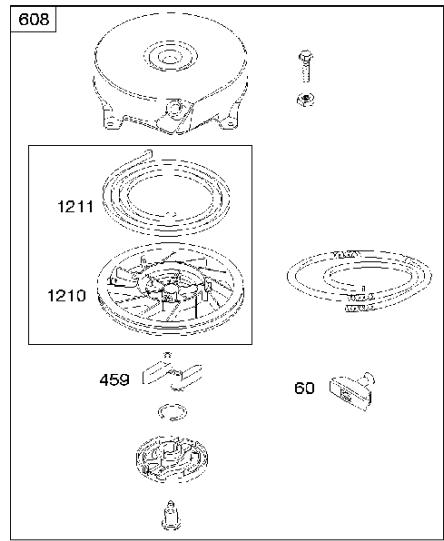

## Crankshaft

BRIGGS &amp; STRATTON ENGINES, 10T8020205H1, 2017-01

Ref	Part No	Description	Remark	QTY KIT
16	589 66 98-76	CRANKSHAFT	796216	1
24	582 28 90-90	WOODRUFF KEY	222698S	1
25	585 61 66-01	PISTON	795691	1
29	585 61 72-01	CONNECTING ROD	699654	1
46	585 61 69-01	CAMSHAFT	691998	1
358	585 61 59-01	GASKET KIT	590777	1
1095	585 61 58-01	GASKET KIT	498526	1
N/A	589 66 98-12	KEY	Flywheel, Workshop package, 4181	10
N/A	589 66 98-07	KEY	Flywheel, Workshop package, 4144	50

**WARNING LABEL**

**REQUIRED** when replacing parts with warning labels affixed.

**WARNING LABEL**

**REQUIRED** when replacing parts with warning labels affixed.

**OPERATOR'S MANUAL**

**REPAIR MANUAL**

**EMISSIONS LABEL**

Cylinder

BRIGGS & STRATTON ENGINES, 10T8020205H1, 2017-01

Ref	Part No	Description	Remark	QTY KIT
50	525 26 67-01	INLET PIPE ASSY	699644	1
337	582 31 23-71	SPARK PLUG CAP	796112S	1
362	585 39 09-01	SPARK PLUG CAP	793351	1
635	582 31 35-85	SPARK PLUG CAP	66538S	1

Starter

BRIGGS & STRATTON ENGINES, 10T8020205H1, 2017-01

Ref	Part No	Description	Remark	QTY KIT
60	585 61 53-01	GRIP	691915	1
60A	585 39 07-01	HANDLE	281434S	1
459	582 31 05-24	GRIPPER	281505S	1
608	585 61 55-01	ROPE	499706	1
1210	585 61 54-01	PULLEY	499901	1
1211	585 61 54-01	PULLEY	499901	1
N/A	589 66 98-14	RATCHET	Workshop package, 4204	10