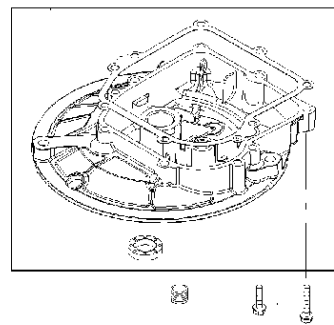

## Carburetor

BRIGGS &amp; STRATTON ENGINES, 10T8020205H1, 2017-01

Ref	Part No	Description	Remark	QTY	KIT
394	585 61 51-01	DIAPHRAGM	795083	1	
612	589 66 98-96	TUBE	496046S	1	
957	585 61 52-01	CAP	497929S	1	
976	582 31 08-54	PURGE	694394	1	
N/A	589 66 98-09	FUEL CAP	Workshop package, 4150	20	
N/A	589 66 98-06	FUEL CAP	Workshop package, 4132	5	
N/A	589 66 98-11	PURGE	Workshop package, 4178	5	

## Controls

BRIGGS &amp; STRATTON ENGINES, 10T8020205H1, 2017-01

Ref	Part No	Description	Remark	QTY KIT
333A	585 61 68-01	ARMATURE	591420	1
362	585 39 09-01	SPARK PLUG CAP	793351	1
635	582 31 35-85	SPARK PLUG CAP	66538S	1
851	584 96 04-01	SPARK PLUG CAP	493880S	1
851A	585 24 24-01	SPARK PLUG CAP	692424	1

## Crankshaft

BRIGGS &amp; STRATTON ENGINES, 10T8020205H1, 2017-01

Ref	Part No	Description	Remark	QTY KIT
16	589 66 98-76	CRANKSHAFT	796216	1
24	582 28 90-90	WOODRUFF KEY	222698S	1
25	585 61 66-01	PISTON	795691	1
29	585 61 72-01	CONNECTING ROD	699654	1
46	585 61 69-01	CAMSHAFT	691998	1
358	585 61 59-01	GASKET KIT	590777	1
1095	585 61 58-01	GASKET KIT	498526	1
N/A	589 66 98-12	KEY	Flywheel, Workshop package, 4181	10
N/A	589 66 98-07	KEY	Flywheel, Workshop package, 4144	50