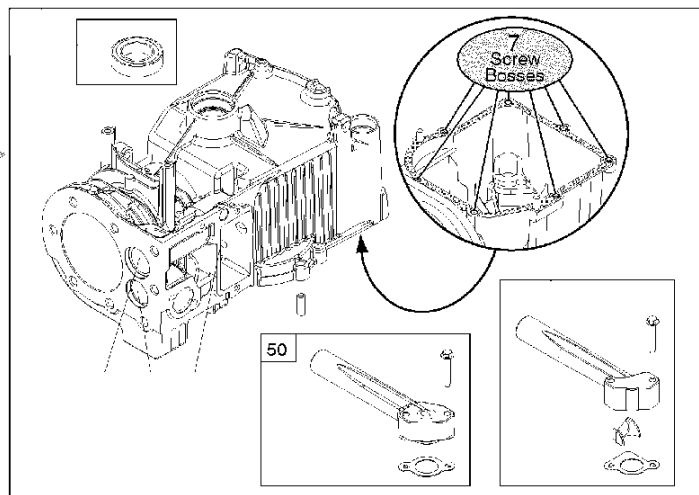

## Crankshaft

BRIGGS &amp; STRATTON ENGINES, 10T8020205H1, 2017-01

Ref	Part No	Description	Remark	QTY KIT
16	589 66 98-76	CRANKSHAFT	796216	1
24	582 28 90-90	WOODRUFF KEY	222698S	1
25	585 61 66-01	PISTON	795691	1
29	585 61 72-01	CONNECTING ROD	699654	1
46	585 61 69-01	CAMSHAFT	691998	1
358	585 61 59-01	GASKET KIT	590777	1
1095	585 61 58-01	GASKET KIT	498526	1
N/A	589 66 98-12	KEY	Flywheel, Workshop package, 4181	10
N/A	589 66 98-07	KEY	Flywheel, Workshop package, 4144	50

**WARNING LABEL**

**REQUIRED** when replacing parts with warning labels affixed.

**WARNING LABEL**

**REQUIRED** when replacing parts with warning labels affixed.

**OPERATOR'S MANUAL**

**REPAIR MANUAL**

**EMISSIONS LABEL**

Cylinder

BRIGGS & STRATTON ENGINES, 10T8020205H1, 2017-01

Ref	Part No	Description	Remark	QTY KIT
50	525 26 67-01	INLET PIPE ASSY	699644	1
337	582 31 23-71	SPARK PLUG CAP	796112S	1
362	585 39 09-01	SPARK PLUG CAP	793351	1
635	582 31 35-85	SPARK PLUG CAP	66538S	1

Starter

BRIGGS & STRATTON ENGINES, 10T8020205H1, 2017-01

Ref	Part No	Description	Remark	QTY KIT
60	585 61 53-01	GRIP	691915	1
60A	585 39 07-01	HANDLE	281434S	1
459	582 31 05-24	GRIPPER	281505S	1
608	585 61 55-01	ROPE	499706	1
1210	585 61 54-01	PULLEY	499901	1
1211	585 61 54-01	PULLEY	499901	1
N/A	589 66 98-14	RATCHET	Workshop package, 4204	10