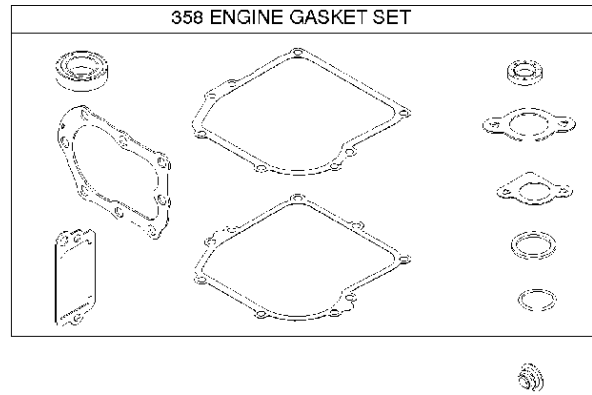

## Carburetor

BRIGGS &amp; STRATTON ENGINES, 10T8020205H1, 2017-01

Ref	Part No	Description	Remark	QTY	KIT
394	585 61 51-01	DIAPHRAGM	795083	1	
612	589 66 98-96	TUBE	496046S	1	
957	585 61 52-01	CAP	497929S	1	
976	582 31 08-54	PURGE	694394	1	
N/A	589 66 98-09	FUEL CAP	Workshop package, 4150	20	
N/A	589 66 98-06	FUEL CAP	Workshop package, 4132	5	
N/A	589 66 98-11	PURGE	Workshop package, 4178	5	

## Controls

BRIGGS &amp; STRATTON ENGINES, 10T8020205H1, 2017-01

Ref	Part No	Description	Remark	QTY KIT
333A	585 61 68-01	ARMATURE	591420	1
362	585 39 09-01	SPARK PLUG CAP	793351	1
635	582 31 35-85	SPARK PLUG CAP	66538S	1
851	584 96 04-01	SPARK PLUG CAP	493880S	1
851A	585 24 24-01	SPARK PLUG CAP	692424	1

## Crankshaft

BRIGGS &amp; STRATTON ENGINES, 10T8020205H1, 2017-01

Ref	Part No	Description	Remark	QTY KIT
16	589 66 98-76	CRANKSHAFT	796216	1
24	582 28 90-90	WOODRUFF KEY	222698S	1
25	585 61 66-01	PISTON	795691	1
29	585 61 72-01	CONNECTING ROD	699654	1
46	585 61 69-01	CAMSHAFT	691998	1
358	585 61 59-01	GASKET KIT	590777	1
1095	585 61 58-01	GASKET KIT	498526	1
N/A	589 66 98-12	KEY	Flywheel, Workshop package, 4181	10
N/A	589 66 98-07	KEY	Flywheel, Workshop package, 4144	50